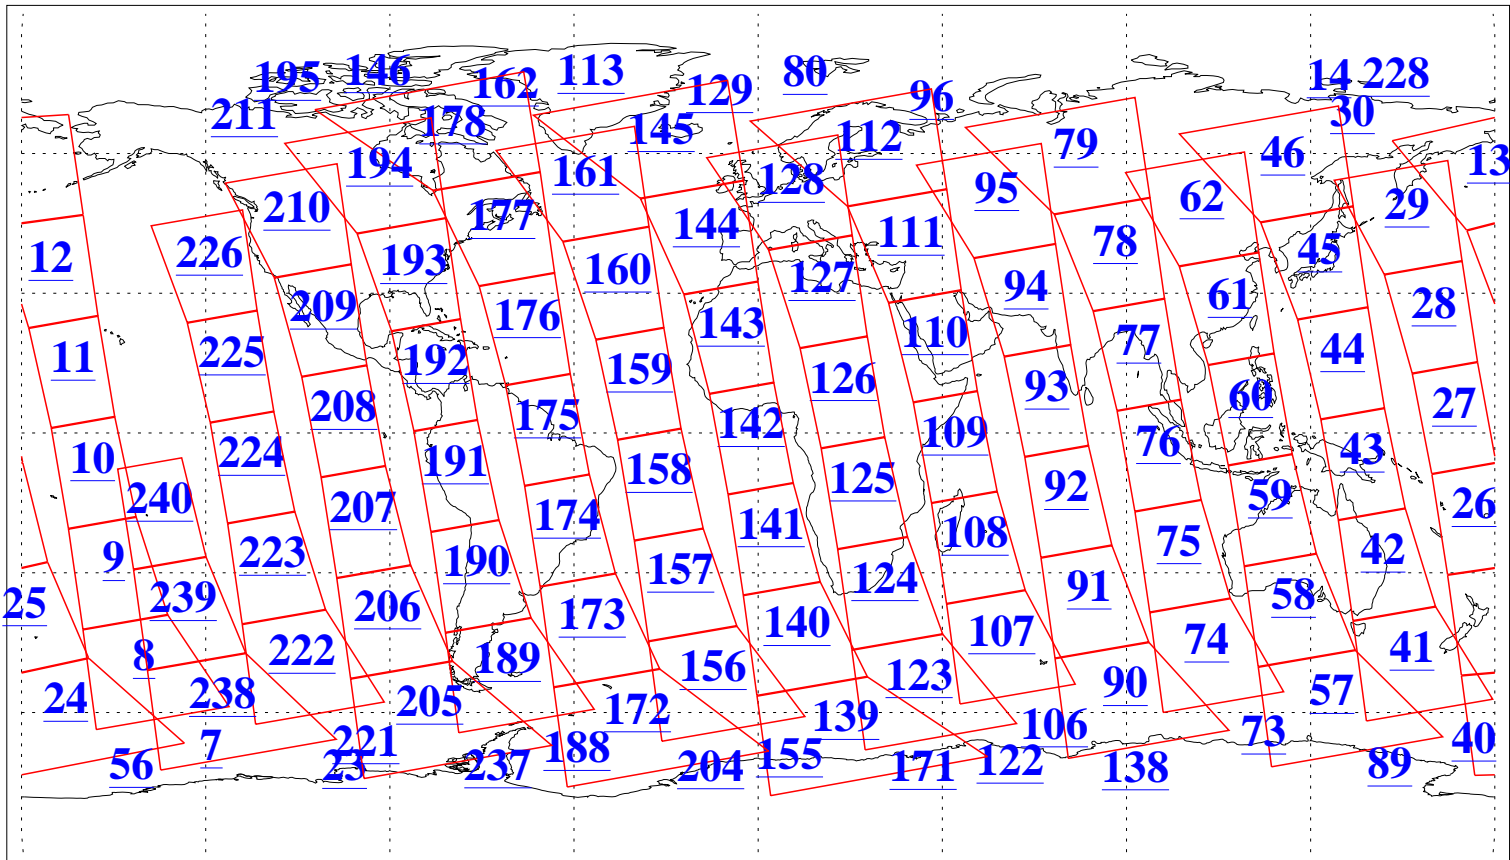

L1B Availability
 AMSU Granules: 236
 HSB Granules: 0
 AIRS Granules: 236

26 Apr 2024
 DoY 117
 Aqua Day 8028
 Granules: 1 to 120

Granules: 121 to 240

Legend: AMSU Available, HSB Available, AIRS Available

L1B Availability
 AMSU Granules: 236
 HSB Granules: 0
 AIRS Granules: 236

26 Apr 2024
 DoY 117
 Aqua Day 8028

Ascending Granules

Descending Granules

Legend: AMSU Available, HSB Available, AIRS Available

L1B Availability
 AMSU Granules: 236
 HSB Granules: 0
 AIRS Granules: 236

26 Apr 2024
 DoY 117
 Aqua Day 8028

Northern Hemisphere Granules

Southern Hemisphere Granules

Legend: AMSU Available, HSB Available, **AIRS Available**