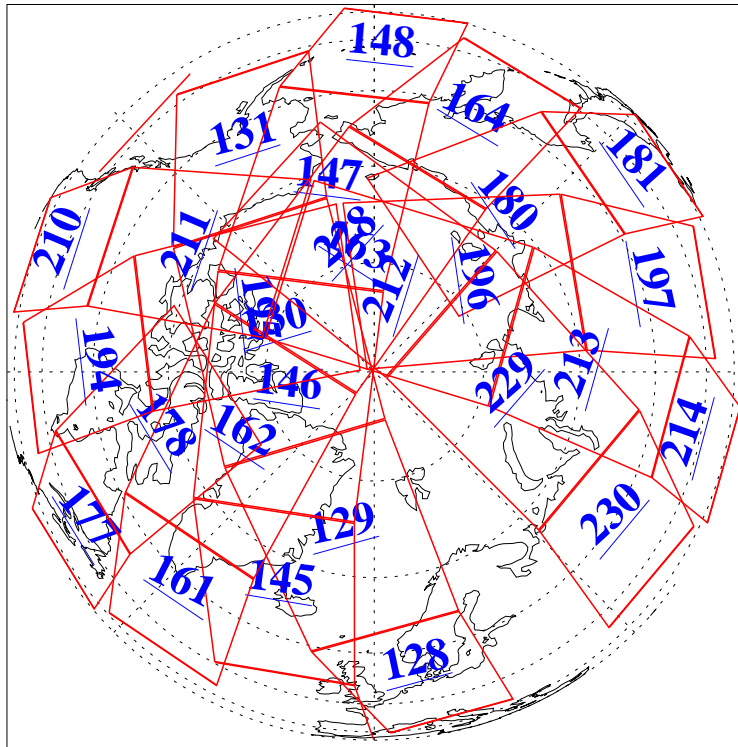

L1B Availability
 AMSU Granules: 236
 HSB Granules: 0
 AIRS Granules: 236

26 Apr 2024
 DoY 117
 Aqua Day 8028

Ascending Granules

Descending Granules

Legend: AMSU Available, HSB Available, AIRS Available

L1B Availability
 AMSU Granules: 236
 HSB Granules: 0
 AIRS Granules: 236

26 Apr 2024
 DoY 117
 Aqua Day 8028

Northern Hemisphere Granules

Southern Hemisphere Granules

Legend: AMSU Available, HSB Available, **AIRS Available**