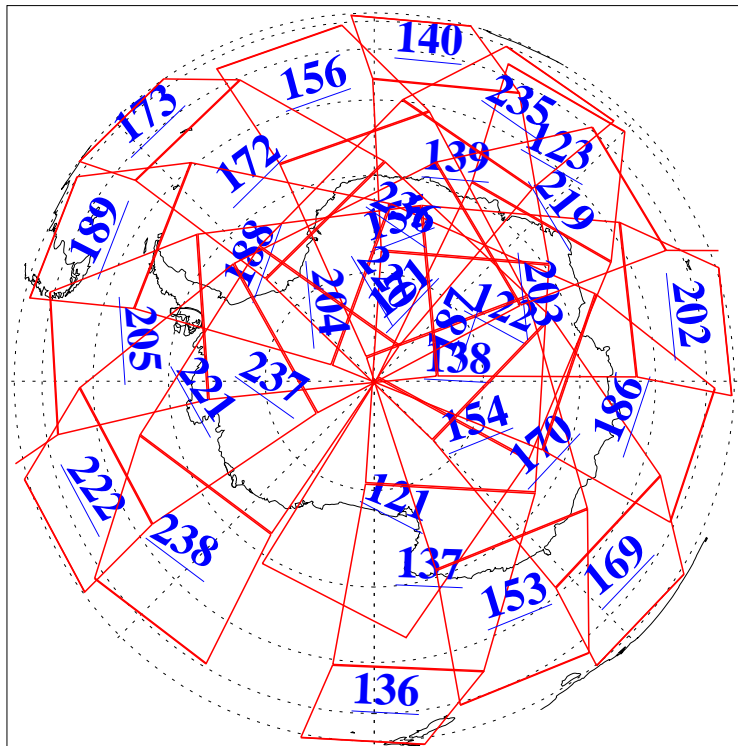

L1B Availability
 AMSU Granules: 236
 HSB Granules: 0
 AIRS Granules: 236

26 Apr 2024
 DoY 117
 Aqua Day 8028

Ascending Granules

Descending Granules

Legend: AMSU Available, HSB Available, AIRS Available

L1B Availability
 AMSU Granules: 236
 HSB Granules: 0
 AIRS Granules: 236

26 Apr 2024
 DoY 117
 Aqua Day 8028

Northern Hemisphere Granules

Southern Hemisphere Granules

Legend: AMSU Available, HSB Available, **AIRS Available**