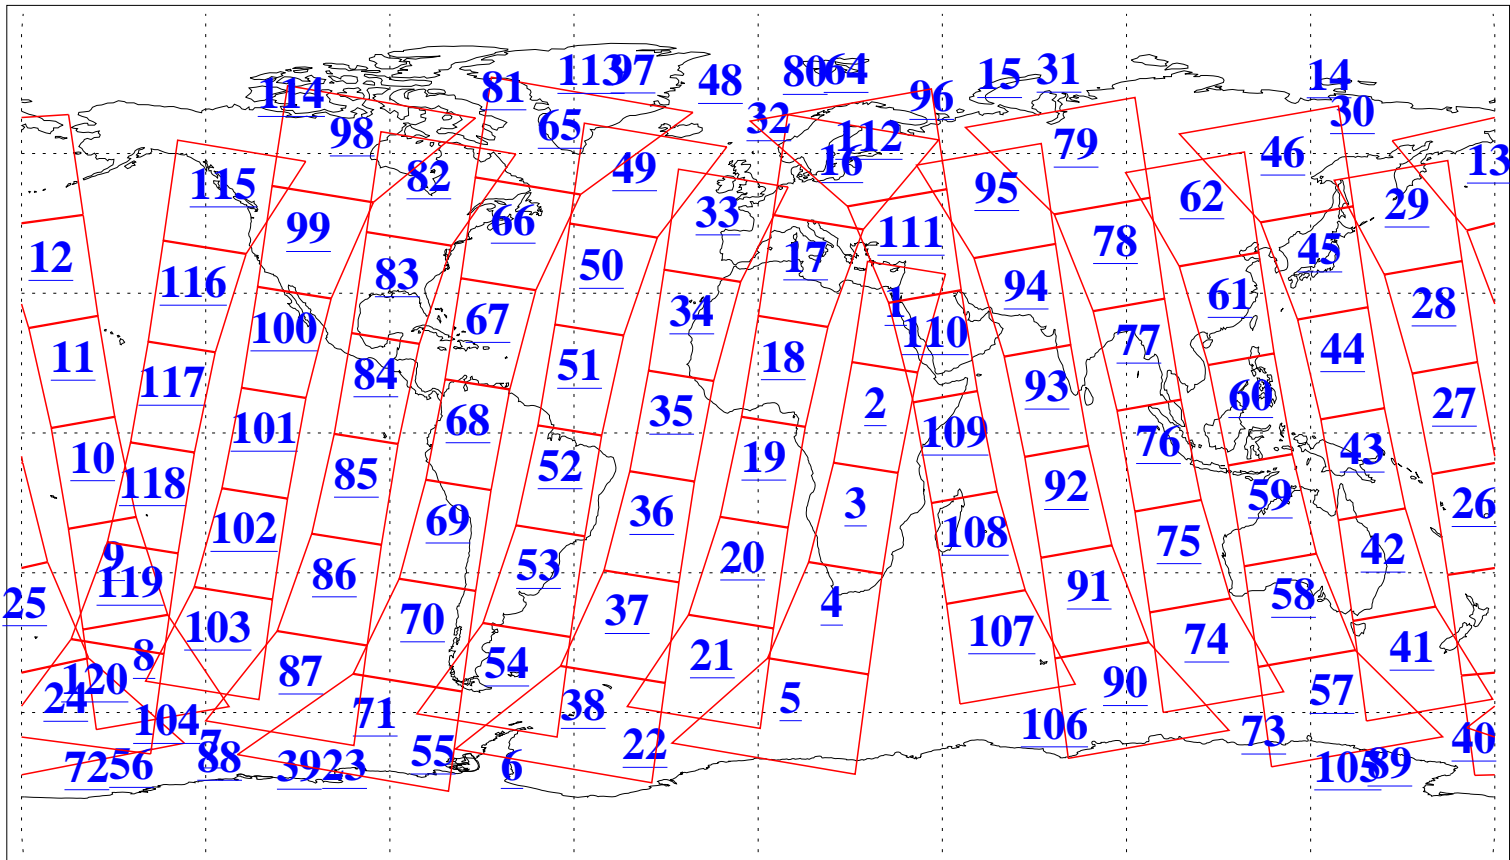

L1B Availability
 AMSU Granules: 236
 HSB Granules: 0
 AIRS Granules: 236

26 Apr 2024
 DoY 117
 Aqua Day 8028
 Granules: 1 to 120

Granules: 121 to 240

Legend: AMSU Available, HSB Available, AIRS Available

L1B Availability
 AMSU Granules: 236
 HSB Granules: 0
 AIRS Granules: 236

26 Apr 2024
 DoY 117
 Aqua Day 8028

Ascending Granules

Descending Granules

Legend: AMSU Available, HSB Available, AIRS Available

L1B Availability
 AMSU Granules: 236
 HSB Granules: 0
 AIRS Granules: 236

26 Apr 2024
 DoY 117
 Aqua Day 8028

Northern Hemisphere Granules

Southern Hemisphere Granules

Legend: AMSU Available, HSB Available, **AIRS Available**