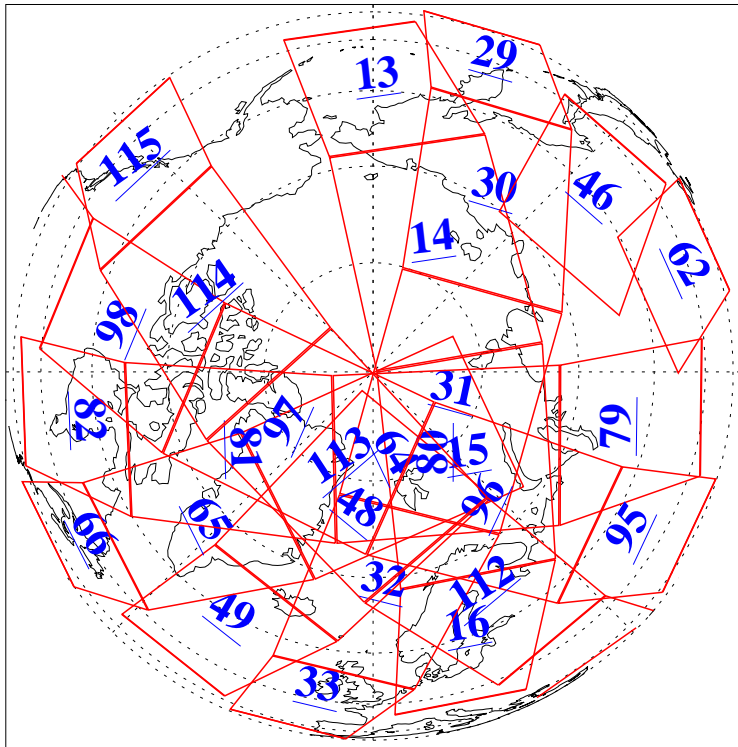

L1B Availability
 AMSU Granules: 236
 HSB Granules: 0
 AIRS Granules: 236

26 Apr 2024
 DoY 117
 Aqua Day 8028
 Granules: 1 to 120

Granules: 121 to 240

Legend: AMSU Available, HSB Available, AIRS Available

L1B Availability
 AMSU Granules: 236
 HSB Granules: 0
 AIRS Granules: 236

26 Apr 2024
 DoY 117
 Aqua Day 8028

Ascending Granules

Descending Granules

Legend: AMSU Available, HSB Available, AIRS Available

L1B Availability
 AMSU Granules: 236
 HSB Granules: 0
 AIRS Granules: 236

26 Apr 2024
 DoY 117
 Aqua Day 8028

Northern Hemisphere Granules

Southern Hemisphere Granules

Legend: AMSU Available, HSB Available, **AIRS Available**