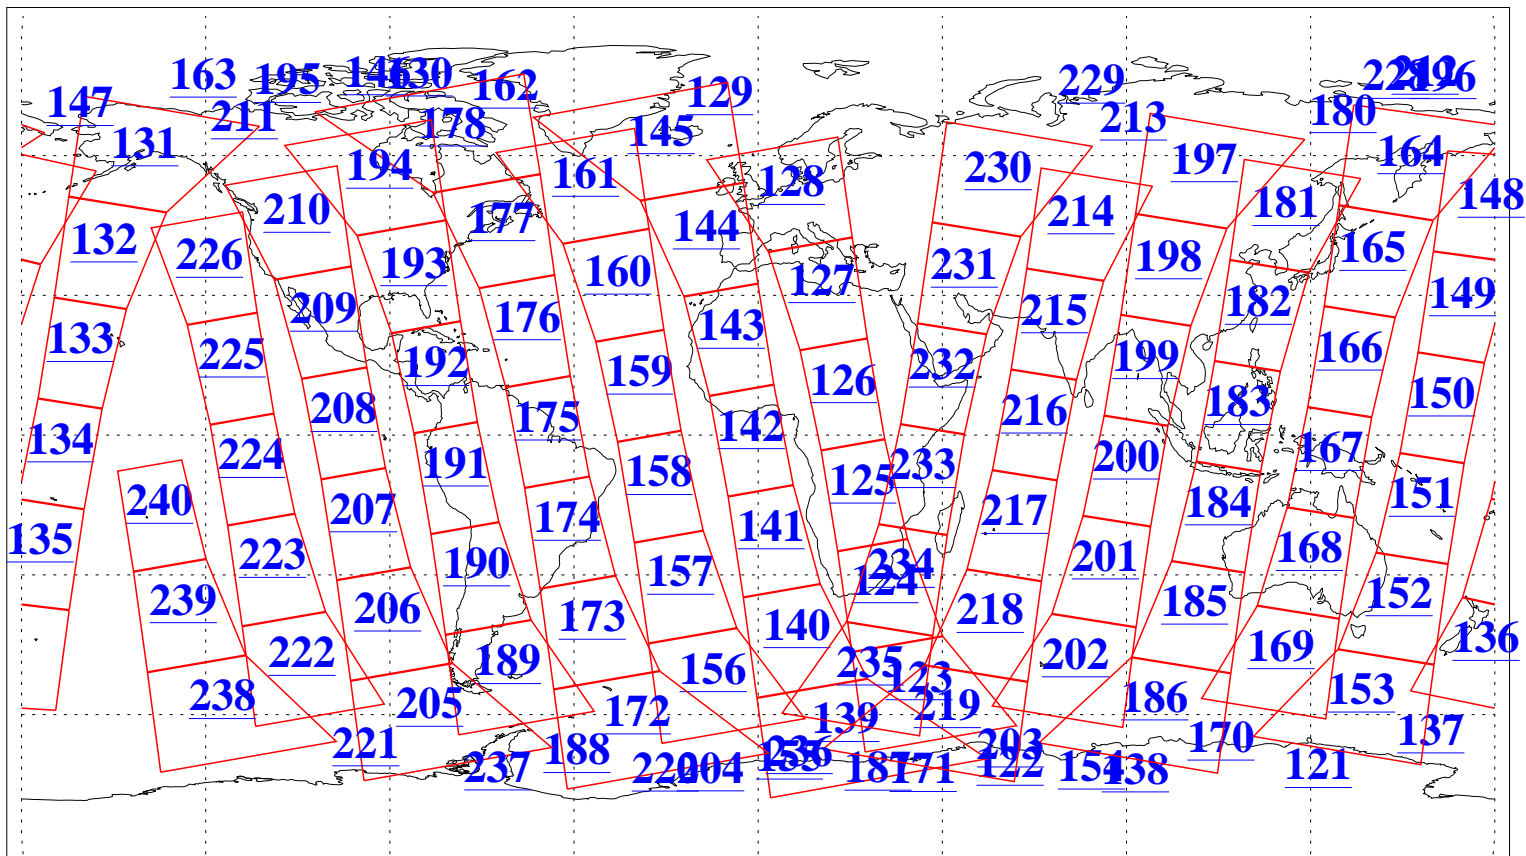

L1B Availability
 AMSU Granules: 236
 HSB Granules: 0
 AIRS Granules: 236

26 Apr 2024
 DoY 117
 Aqua Day 8028
 Granules: 1 to 120

Granules: 121 to 240

Legend: AMSU Available, HSB Available, AIRS Available

L1B Availability
 AMSU Granules: 236
 HSB Granules: 0
 AIRS Granules: 236

26 Apr 2024
 DoY 117
 Aqua Day 8028

Ascending Granules

Descending Granules

Legend: AMSU Available, HSB Available, AIRS Available

L1B Availability
 AMSU Granules: 236
 HSB Granules: 0
 AIRS Granules: 236

26 Apr 2024
 DoY 117
 Aqua Day 8028

Northern Hemisphere Granules

Southern Hemisphere Granules

Legend: AMSU Available, HSB Available, **AIRS Available**