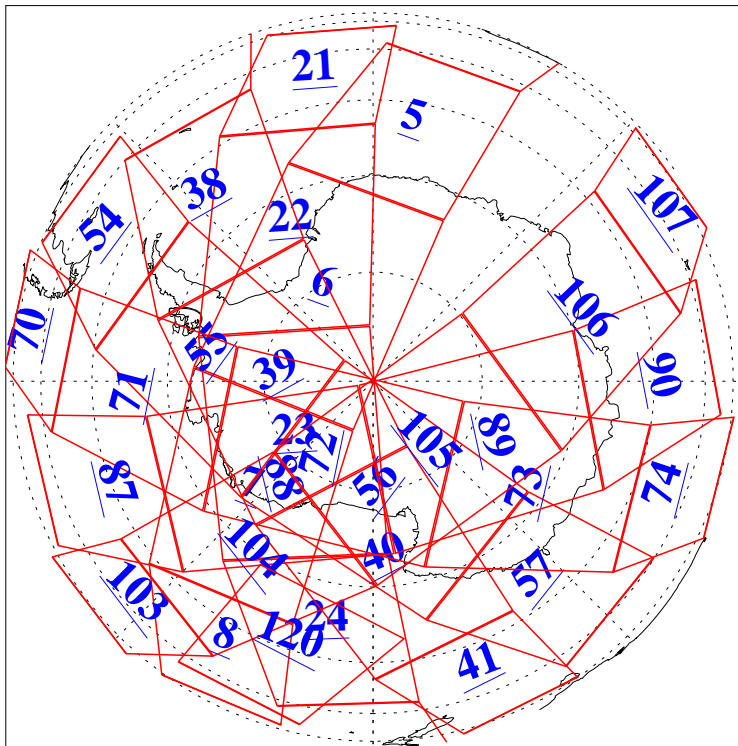

L1B Availability
 AMSU Granules: 236
 HSB Granules: 0
 AIRS Granules: 236

26 Apr 2024
 DoY 117
 Aqua Day 8028
 Granules: 1 to 120

Granules: 121 to 240

Legend: AMSU Available, HSB Available, AIRS Available

L1B Availability
 AMSU Granules: 236
 HSB Granules: 0
 AIRS Granules: 236

26 Apr 2024
 DoY 117
 Aqua Day 8028

Ascending Granules

Descending Granules

Legend: AMSU Available, HSB Available, AIRS Available

L1B Availability
 AMSU Granules: 236
 HSB Granules: 0
 AIRS Granules: 236

26 Apr 2024
 DoY 117
 Aqua Day 8028

Northern Hemisphere Granules

Southern Hemisphere Granules

Legend: AMSU Available, HSB Available, **AIRS Available**