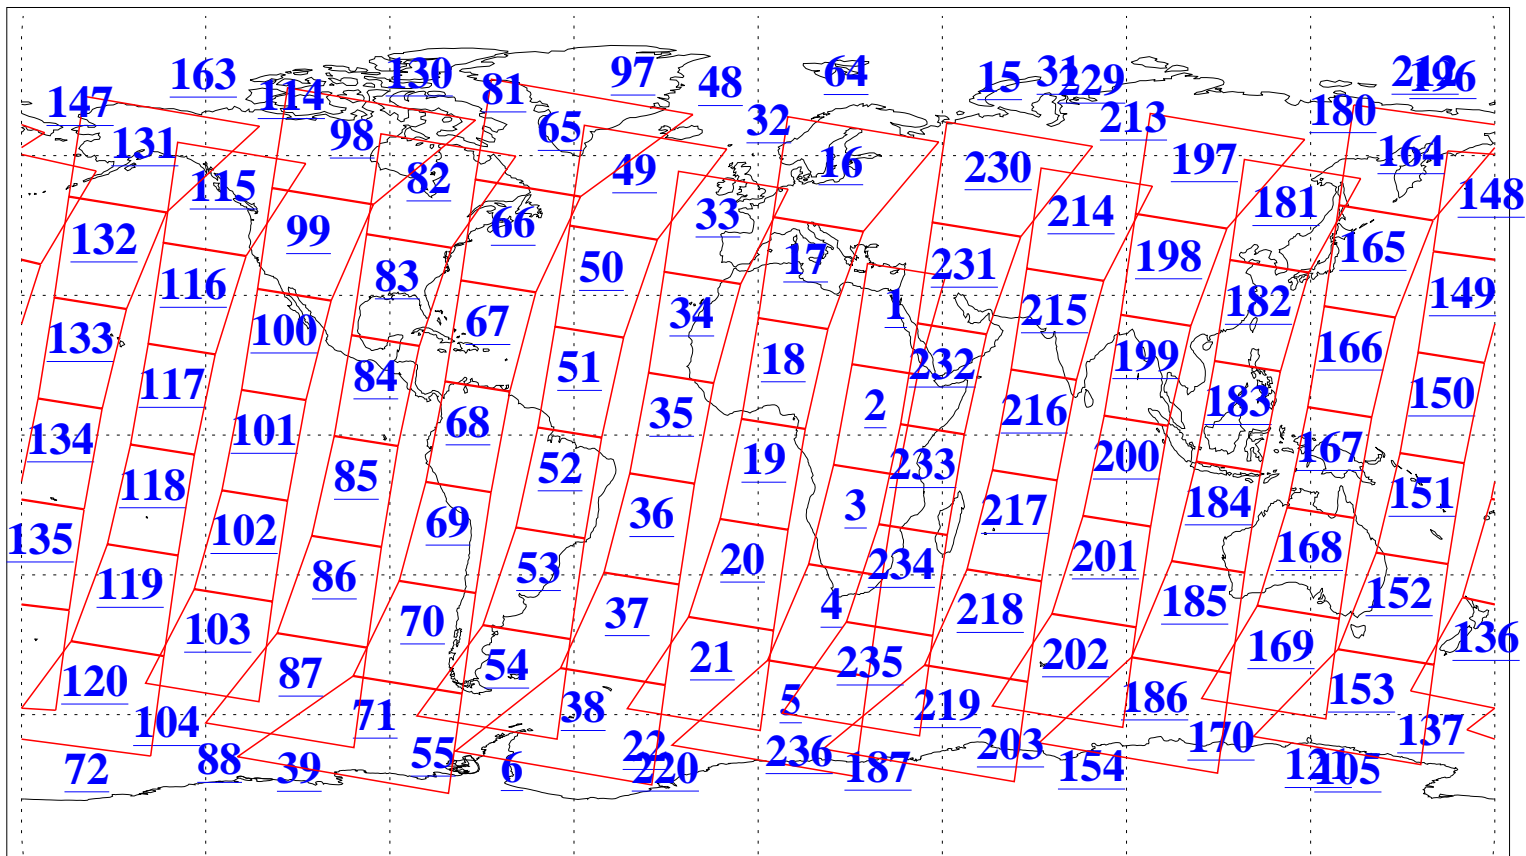

L1B Availability
 AMSU Granules: 236
 HSB Granules: 0
 AIRS Granules: 236

26 Apr 2024
 DoY 117
 Aqua Day 8028
 Granules: 1 to 120

Granules: 121 to 240

Legend: AMSU Available, HSB Available, AIRS Available

L1B Availability
 AMSU Granules: 236
 HSB Granules: 0
 AIRS Granules: 236

26 Apr 2024
 DoY 117
 Aqua Day 8028

Ascending Granules

Descending Granules

Legend: AMSU Available, HSB Available, AIRS Available

L1B Availability
 AMSU Granules: 236
 HSB Granules: 0
 AIRS Granules: 236

26 Apr 2024
 DoY 117
 Aqua Day 8028

Northern Hemisphere Granules

Southern Hemisphere Granules

Legend: AMSU Available, HSB Available, **AIRS Available**