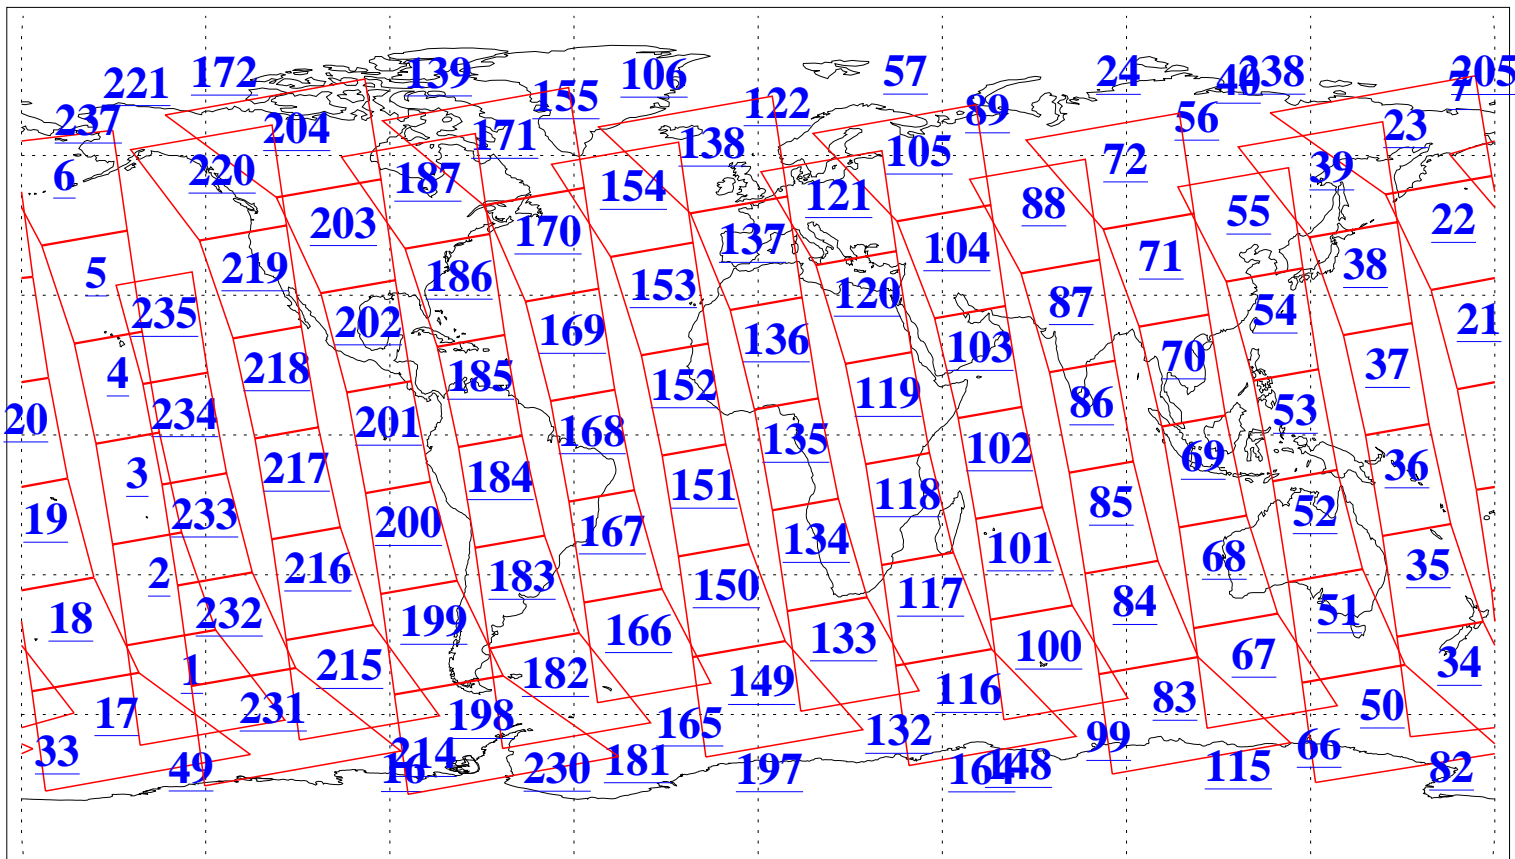

L1B Availability
 AMSU Granules: 237
 HSB Granules: 0
 AIRS Granules: 236

25 Apr 2024
 DoY 116
 Aqua Day 8027
 Granules: 1 to 120

Granules: 121 to 240

Legend: AMSU Available, HSB Available, AIRS Available

L1B Availability
AMSU Granules: 237
HSB Granules: 0
AIRS Granules: 236

25 Apr 2024
DoY 116
Aqua Day 8027

Ascending Granules

Descending Granules

Legend: AMSU Available, *HSB Available*, *AIRS Available*

L1B Availability
 AMSU Granules: 237
 HSB Granules: 0
 AIRS Granules: 236

25 Apr 2024
 DoY 116
 Aqua Day 8027

Northern Hemisphere Granules

Southern Hemisphere Granules

Legend: AMSU Available, **HSB Available**, **AIRS Available**