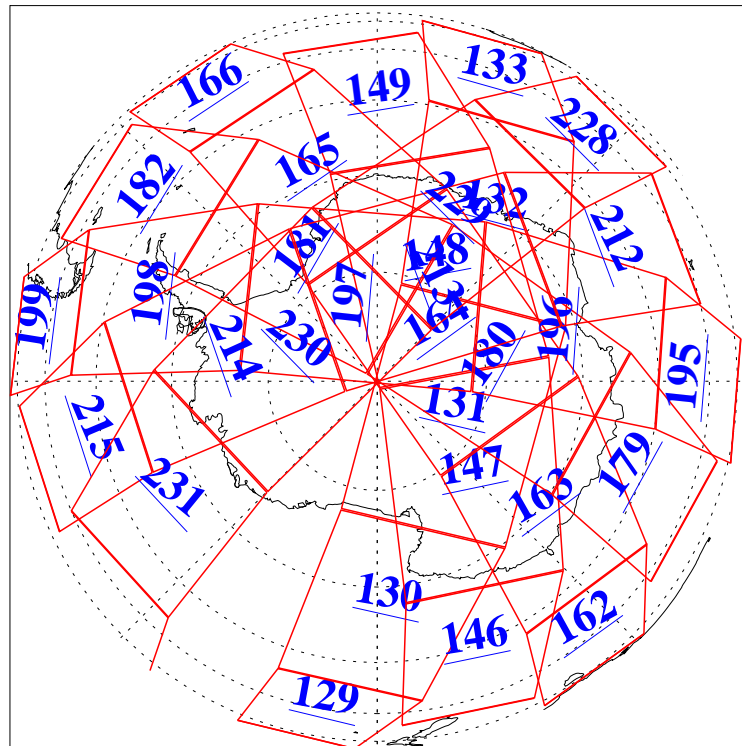

L1B Availability
 AMSU Granules: 237
 HSB Granules: 0
 AIRS Granules: 236

25 Apr 2024
 DoY 116
 Aqua Day 8027
 Granules: 1 to 120

Granules: 121 to 240

Legend: AMSU Available, HSB Available, AIRS Available

L1B Availability
AMSU Granules: 237
HSB Granules: 0
AIRS Granules: 236

25 Apr 2024
DoY 116
Aqua Day 8027

Ascending Granules

Descending Granules

Legend: AMSU Available, *HSB Available*, *AIRS Available*

L1B Availability
 AMSU Granules: 237
 HSB Granules: 0
 AIRS Granules: 236

25 Apr 2024
 DoY 116
 Aqua Day 8027

Northern Hemisphere Granules

Southern Hemisphere Granules

Legend: AMSU Available, **HSB Available**, **AIRS Available**