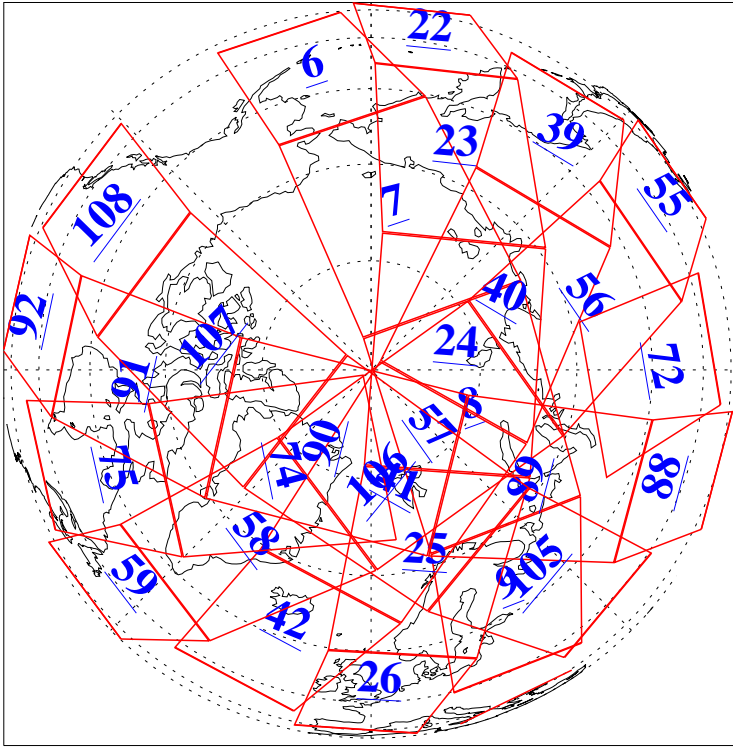

L1B Availability
 AMSU Granules: 237
 HSB Granules: 0
 AIRS Granules: 236

25 Apr 2024
 DoY 116
 Aqua Day 8027
 Granules: 1 to 120

Granules: 121 to 240

Legend: AMSU Available, HSB Available, AIRS Available

L1B Availability
AMSU Granules: 237
HSB Granules: 0
AIRS Granules: 236

25 Apr 2024
DoY 116
Aqua Day 8027

Ascending Granules

Descending Granules

Legend: AMSU Available, *HSB Available*, *AIRS Available*

L1B Availability
 AMSU Granules: 237
 HSB Granules: 0
 AIRS Granules: 236

25 Apr 2024
 DoY 116
 Aqua Day 8027

Northern Hemisphere Granules

Southern Hemisphere Granules

Legend: AMSU Available, **HSB Available**, **AIRS Available**