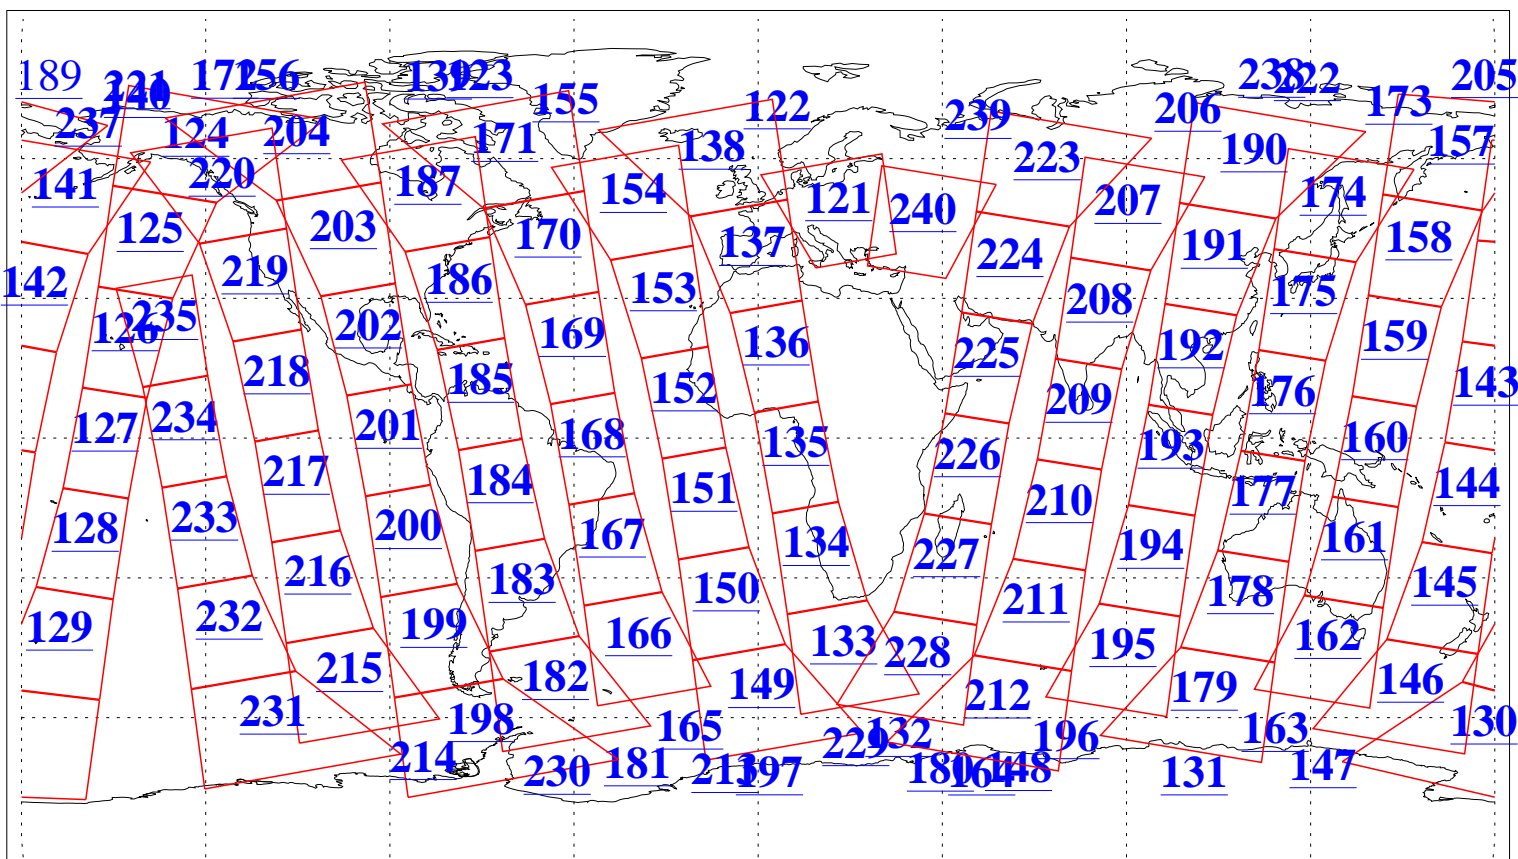

L1B Availability
 AMSU Granules: 237
 HSB Granules: 0
 AIRS Granules: 236

25 Apr 2024
 DoY 116
 Aqua Day 8027
 Granules: 1 to 120

Granules: 121 to 240

Legend: AMSU Available, HSB Available, AIRS Available

L1B Availability
AMSU Granules: 237
HSB Granules: 0
AIRS Granules: 236

25 Apr 2024
DoY 116
Aqua Day 8027

Ascending Granules

Descending Granules

Legend: AMSU Available, *HSB Available*, *AIRS Available*

L1B Availability
 AMSU Granules: 237
 HSB Granules: 0
 AIRS Granules: 236