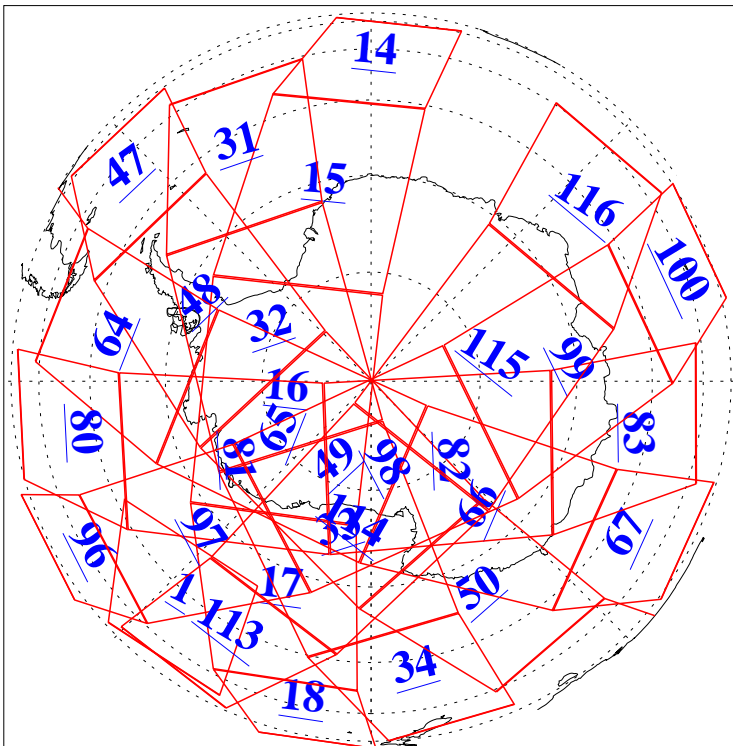

L1B Availability
 AMSU Granules: 237
 HSB Granules: 0
 AIRS Granules: 236

25 Apr 2024
 DoY 116
 Aqua Day 8027
 Granules: 1 to 120

Granules: 121 to 240

Legend: AMSU Available, HSB Available, AIRS Available

L1B Availability
AMSU Granules: 237
HSB Granules: 0
AIRS Granules: 236

25 Apr 2024
DoY 116
Aqua Day 8027

Ascending Granules

Descending Granules

Legend: AMSU Available, *HSB Available*, *AIRS Available*

L1B Availability
 AMSU Granules: 237
 HSB Granules: 0
 AIRS Granules: 236

25 Apr 2024
 DoY 116
 Aqua Day 8027

Northern Hemisphere Granules

Southern Hemisphere Granules

Legend: AMSU Available, **HSB Available**, **AIRS Available**