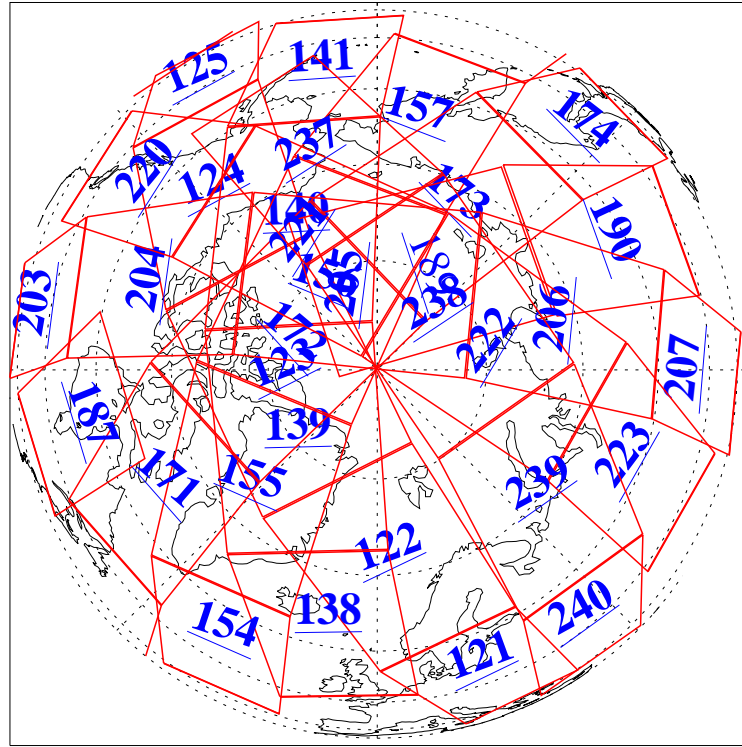

L1B Availability
AMSU Granules: 237
HSB Granules: 0
AIRS Granules: 236

25 Apr 2024
DoY 116
Aqua Day 8027

Ascending Granules

Descending Granules

Legend: AMSU Available, *HSB Available*, *AIRS Available*

L1B Availability
 AMSU Granules: 237
 HSB Granules: 0
 AIRS Granules: 236

25 Apr 2024
 DoY 116
 Aqua Day 8027

Northern Hemisphere Granules

Southern Hemisphere Granules

Legend: AMSU Available, **HSB Available**, **AIRS Available**