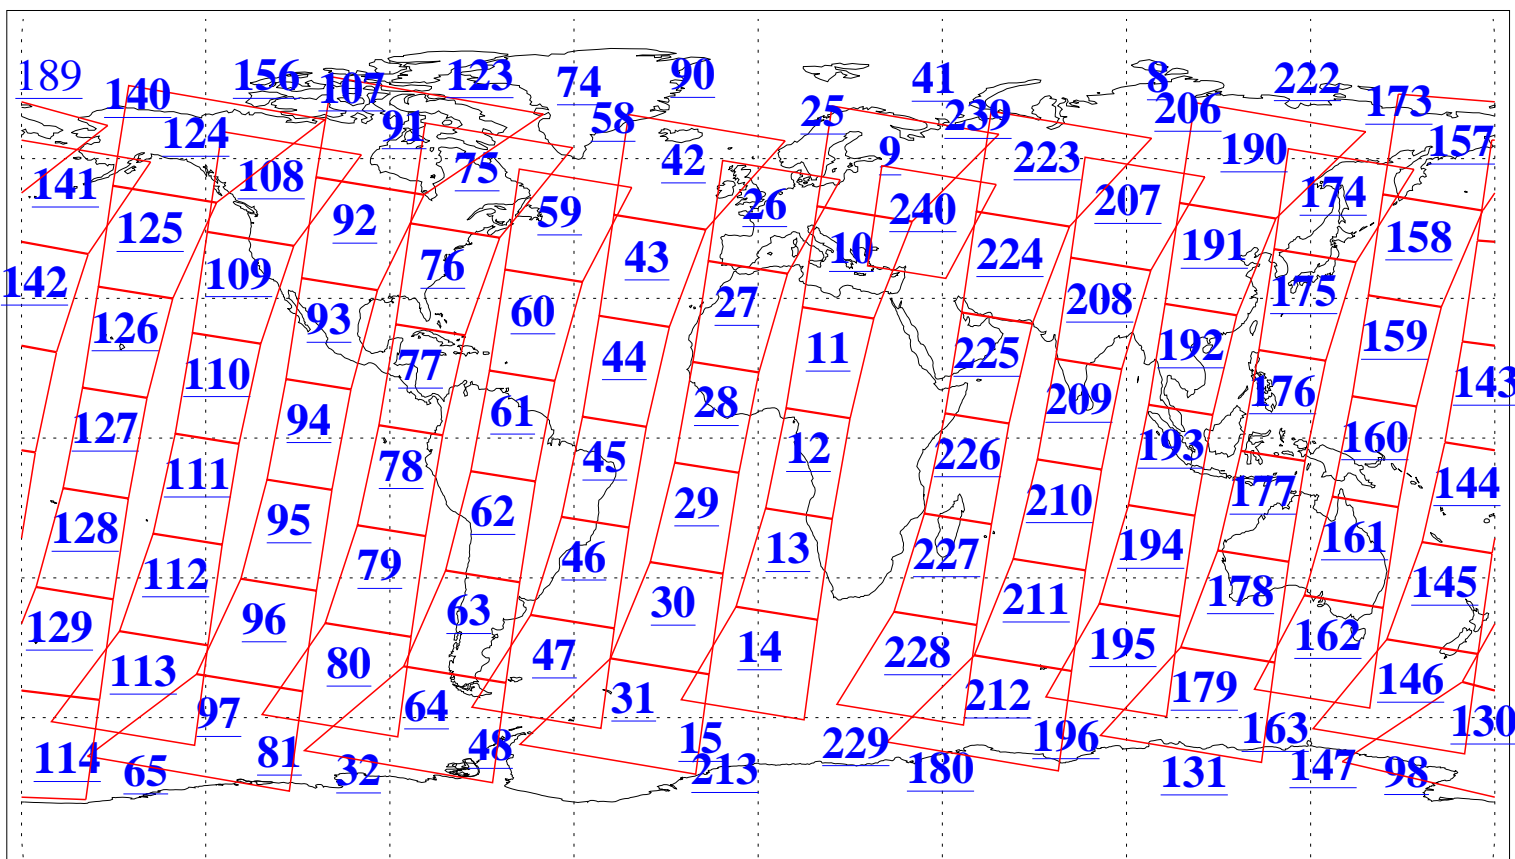

L1B Availability
 AMSU Granules: 237
 HSB Granules: 0
 AIRS Granules: 236

25 Apr 2024
 DoY 116
 Aqua Day 8027
 Granules: 1 to 120

Granules: 121 to 240

Legend: AMSU Available, HSB Available, AIRS Available

L1B Availability
AMSU Granules: 237
HSB Granules: 0
AIRS Granules: 236

25 Apr 2024
DoY 116
Aqua Day 8027

Ascending Granules

Descending Granules

Legend: AMSU Available, *HSB Available*, *AIRS Available*

L1B Availability
 AMSU Granules: 237
 HSB Granules: 0
 AIRS Granules: 236

25 Apr 2024
 DoY 116
 Aqua Day 8027

Northern Hemisphere Granules

Southern Hemisphere Granules

Legend: AMSU Available, **HSB Available**, **AIRS Available**