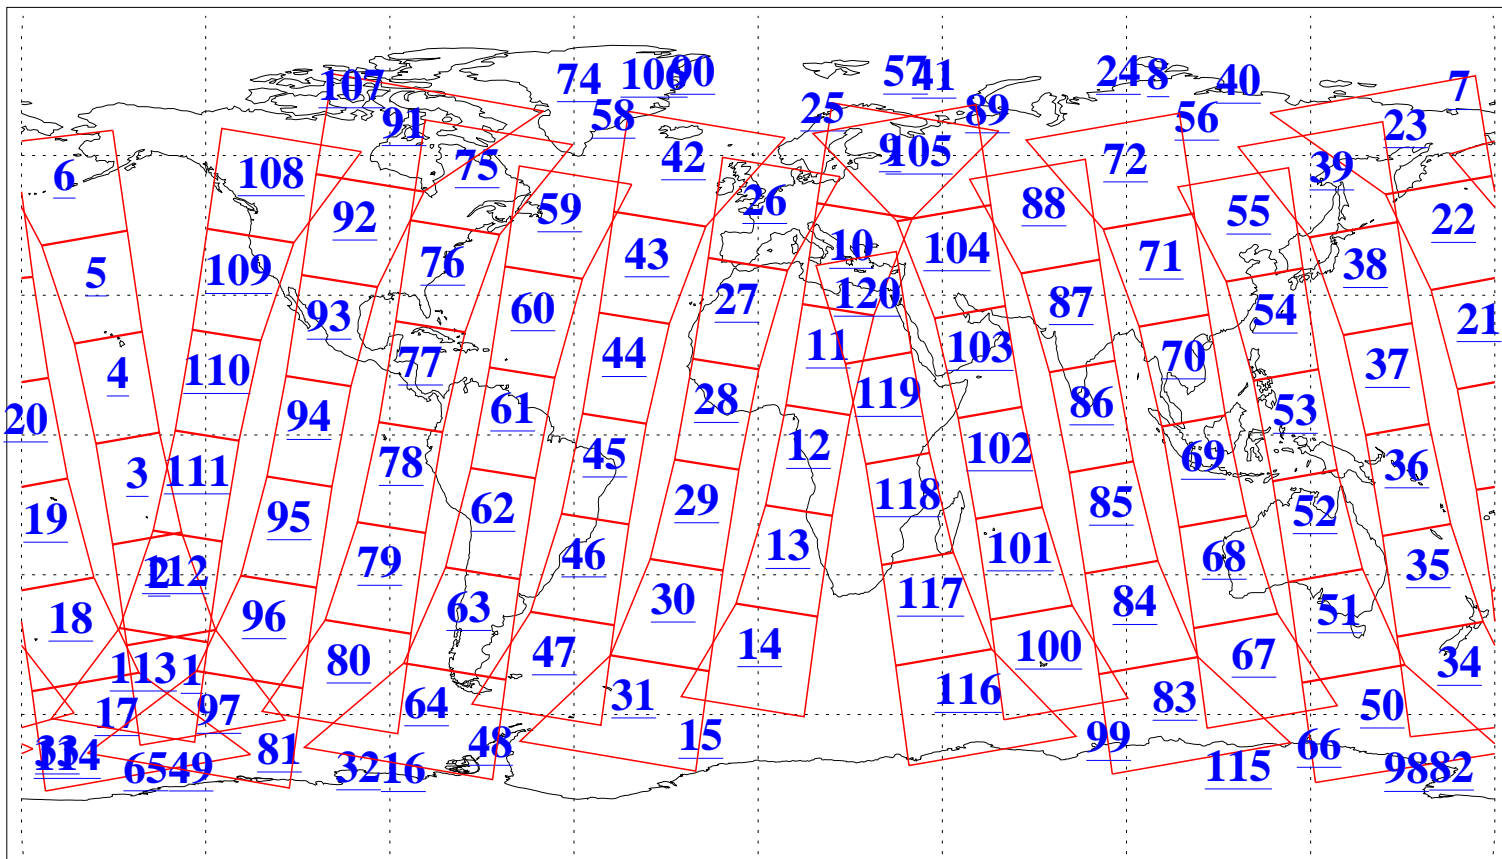

L1B Availability
 AMSU Granules: 237
 HSB Granules: 0
 AIRS Granules: 236

25 Apr 2024
 DoY 116
 Aqua Day 8027
 Granules: 1 to 120

Granules: 121 to 240

Legend: AMSU Available, HSB Available, AIRS Available

L1B Availability
AMSU Granules: 237
HSB Granules: 0
AIRS Granules: 236

25 Apr 2024
DoY 116
Aqua Day 8027

Ascending Granules

Descending Granules

Legend: AMSU Available, *HSB Available*, *AIRS Available*

L1B Availability
 AMSU Granules: 237
 HSB Granules: 0
 AIRS Granules: 236

25 Apr 2024
 DoY 116
 Aqua Day 8027

Northern Hemisphere Granules

Southern Hemisphere Granules

Legend: AMSU Available, **HSB Available**, **AIRS Available**