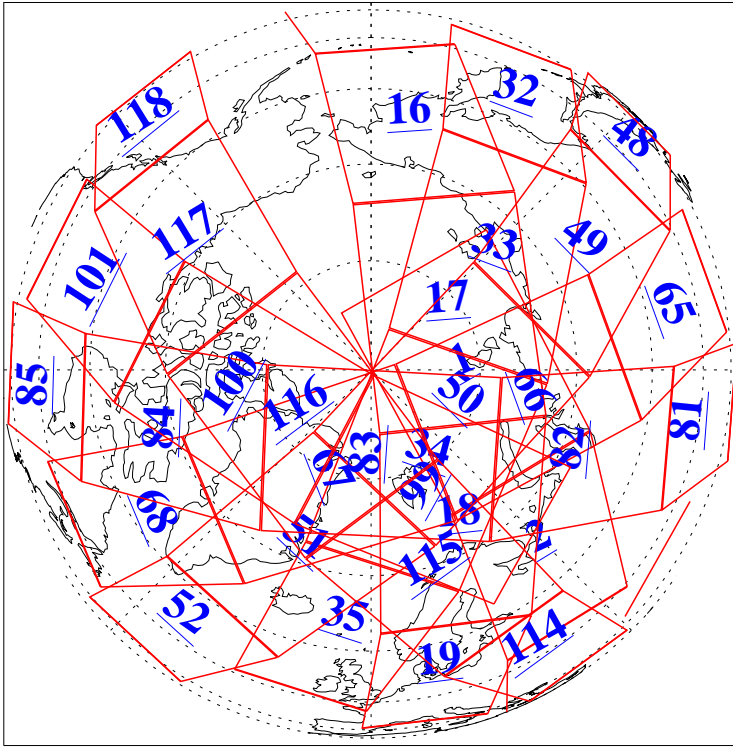

L1B Availability
AMSU Granules: 237
HSB Granules: 0
AIRS Granules: 237

24 Apr 2024
DoY 115
Aqua Day 8026
Granules: 1 to 120

Granules: 121 to 240

Legend: AMSU Available, HSB Available, AIRS Available

L1B Availability
AMSU Granules: 237
HSB Granules: 0
AIRS Granules: 237

24 Apr 2024
DoY 115
Aqua Day 8026
Ascending Granules

Descending Granules

Legend: AMSU Available, *HSB Available*, AIRS Available

L1B Availability
 AMSU Granules: 237
 HSB Granules: 0
 AIRS Granules: 237

24 Apr 2024
 DoY 115
 Aqua Day 8026

Northern Hemisphere Granules

Southern Hemisphere Granules

Legend: AMSU Available, HSB Available, **AIRS Available**