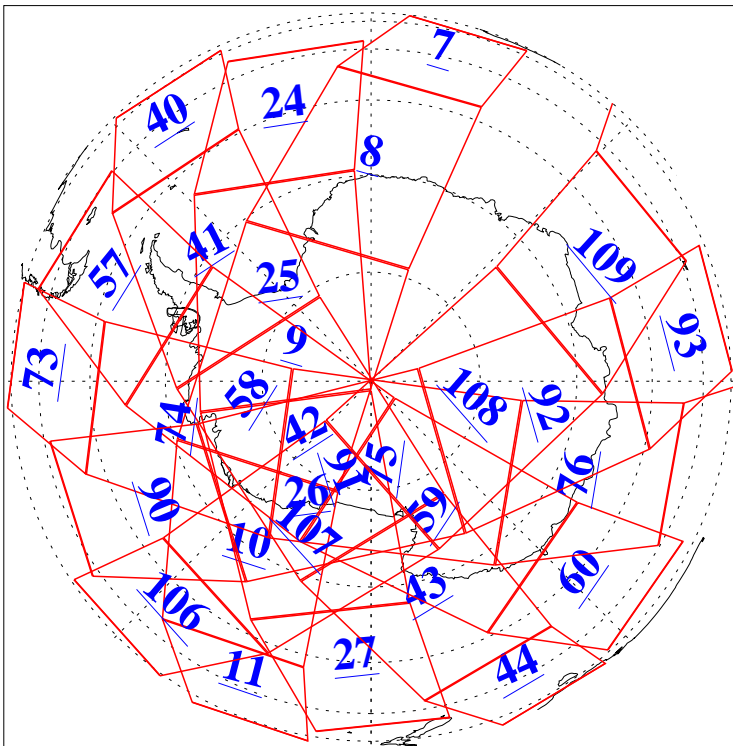

24 Apr 2024
DoY 115
Aqua Day 8026
Ascending Granules

Descending Granules

Legend: AMSU Available, *HSB Available*, AIRS Available

L1B Availability
 AMSU Granules: 237
 HSB Granules: 0
 AIRS Granules: 237

24 Apr 2024
 DoY 115
 Aqua Day 8026

Northern Hemisphere Granules

Southern Hemisphere Granules

Legend: AMSU Available, HSB Available, **AIRS Available**