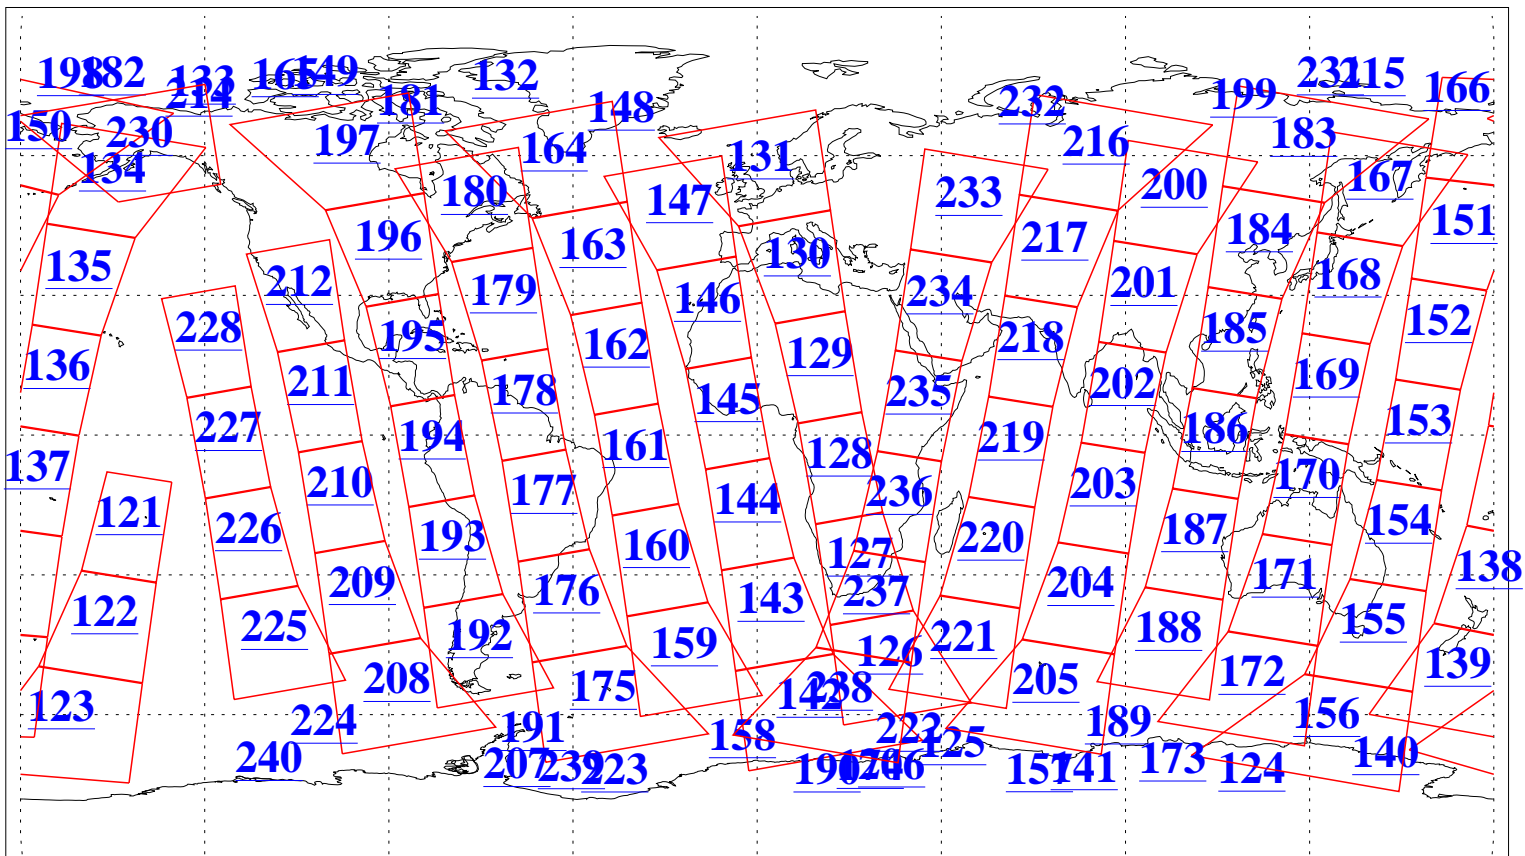

L1B Availability
AMSU Granules: 237
HSB Granules: 0
AIRS Granules: 237

24 Apr 2024
DoY 115
Aqua Day 8026
Granules: 1 to 120

Granules: 121 to 240

Legend: AMSU Available, HSB Available, AIRS Available

L1B Availability
AMSU Granules: 237
HSB Granules: 0
AIRS Granules: 237

24 Apr 2024
DoY 115
Aqua Day 8026
Ascending Granules

Descending Granules

Legend: AMSU Available, *HSB Available*, AIRS Available

L1B Availability
 AMSU Granules: 237
 HSB Granules: 0
 AIRS Granules: 237

24 Apr 2024
 DoY 115
 Aqua Day 8026

Northern Hemisphere Granules

Southern Hemisphere Granules

Legend: AMSU Available, HSB Available, **AIRS Available**