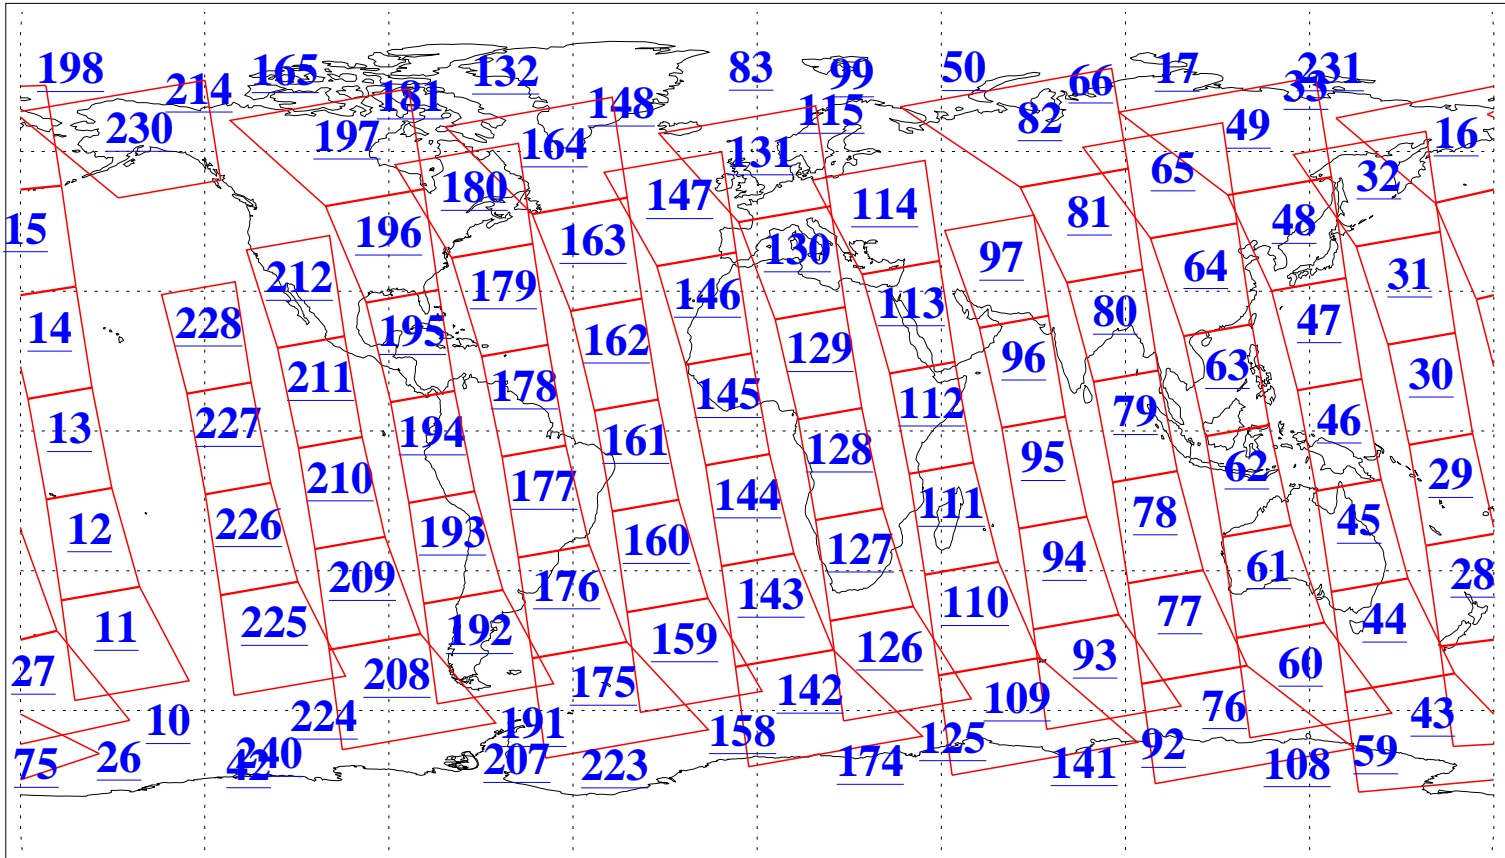

L1B Availability
AMSU Granules: 237
HSB Granules: 0
AIRS Granules: 237

24 Apr 2024
DoY 115
Aqua Day 8026
Granules: 1 to 120

Granules: 121 to 240

Legend: AMSU Available, HSB Available, AIRS Available

L1B Availability
AMSU Granules: 237
HSB Granules: 0
AIRS Granules: 237

24 Apr 2024
DoY 115
Aqua Day 8026
Ascending Granules

Descending Granules

Legend: AMSU Available, *HSB Available*, AIRS Available

L1B Availability
 AMSU Granules: 237
 HSB Granules: 0
 AIRS Granules: 237

24 Apr 2024
 DoY 115
 Aqua Day 8026

Northern Hemisphere Granules

Southern Hemisphere Granules

Legend: AMSU Available, HSB Available, **AIRS Available**