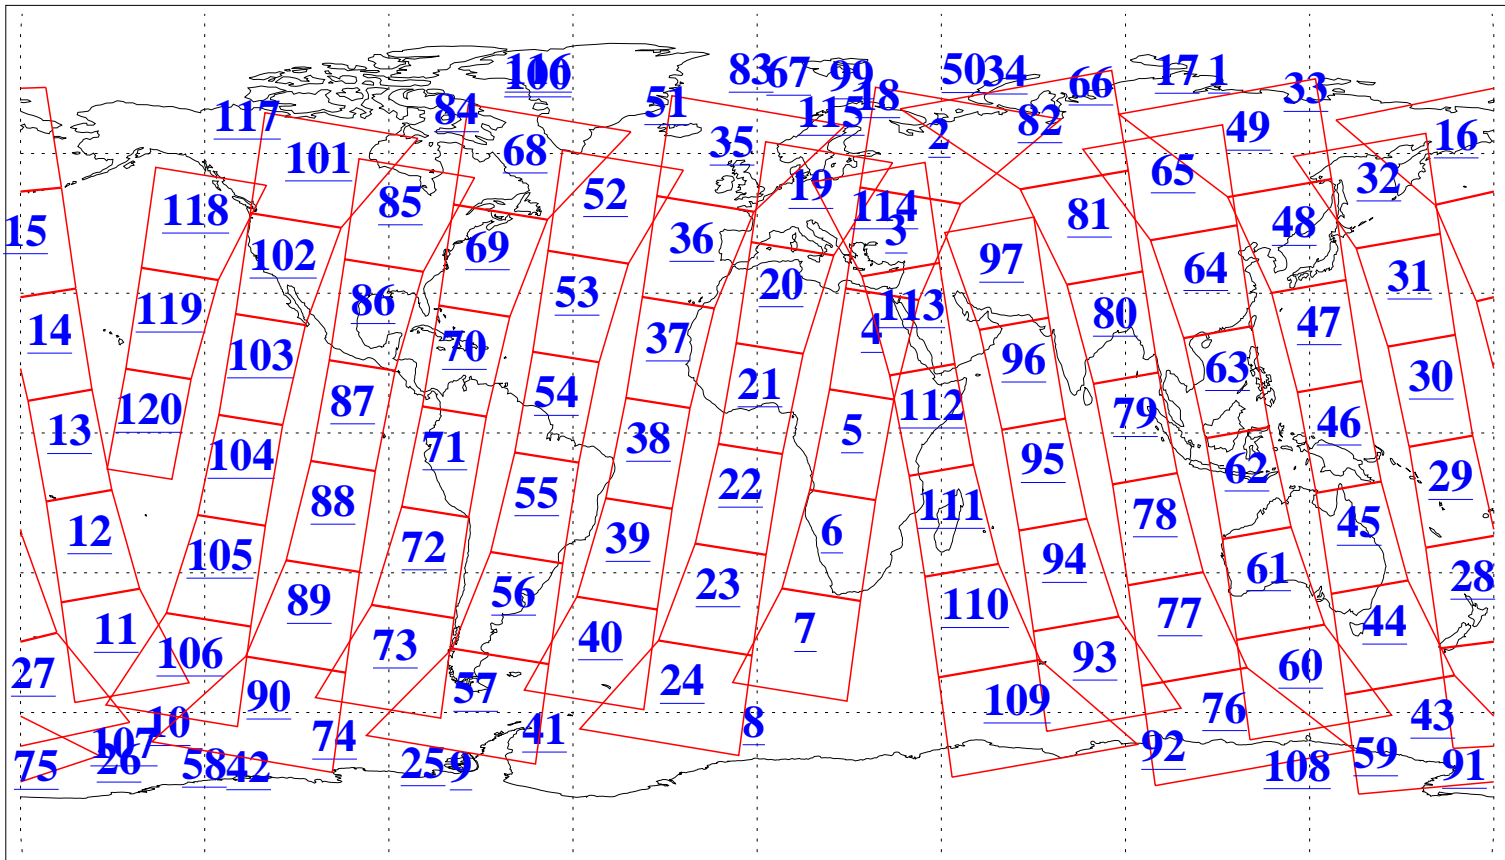

L1B Availability
AMSU Granules: 237
HSB Granules: 0
AIRS Granules: 237

24 Apr 2024
DoY 115
Aqua Day 8026
Granules: 1 to 120

Granules: 121 to 240

Legend: AMSU Available, HSB Available, AIRS Available

L1B Availability
AMSU Granules: 237
HSB Granules: 0
AIRS Granules: 237

24 Apr 2024
DoY 115
Aqua Day 8026
Ascending Granules

Descending Granules

Legend: AMSU Available, *HSB Available*, AIRS Available

L1B Availability
 AMSU Granules: 237
 HSB Granules: 0
 AIRS Granules: 237

24 Apr 2024
 DoY 115
 Aqua Day 8026

Northern Hemisphere Granules

Southern Hemisphere Granules

Legend: AMSU Available, HSB Available, **AIRS Available**