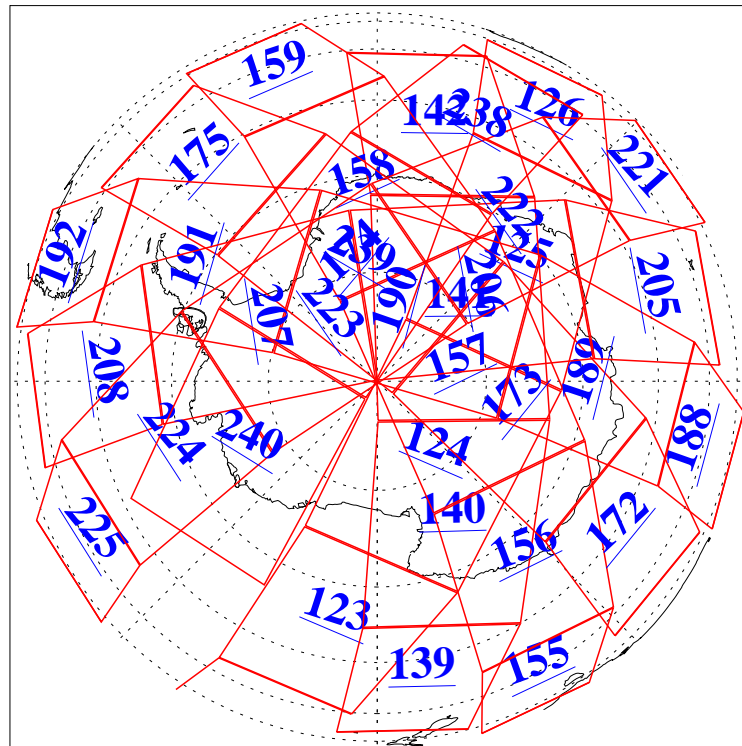

L1B Availability
AMSU Granules: 237
HSB Granules: 0
AIRS Granules: 237

24 Apr 2024
DoY 115
Aqua Day 8026
Granules: 1 to 120

Granules: 121 to 240

Legend: AMSU Available, HSB Available, AIRS Available

L1B Availability
AMSU Granules: 237
HSB Granules: 0
AIRS Granules: 237

24 Apr 2024
DoY 115
Aqua Day 8026
Ascending Granules

Descending Granules

Legend: AMSU Available, *HSB Available*, AIRS Available

L1B Availability
 AMSU Granules: 237
 HSB Granules: 0
 AIRS Granules: 237

24 Apr 2024
 DoY 115
 Aqua Day 8026

Northern Hemisphere Granules

Southern Hemisphere Granules

Legend: AMSU Available, HSB Available, **AIRS Available**