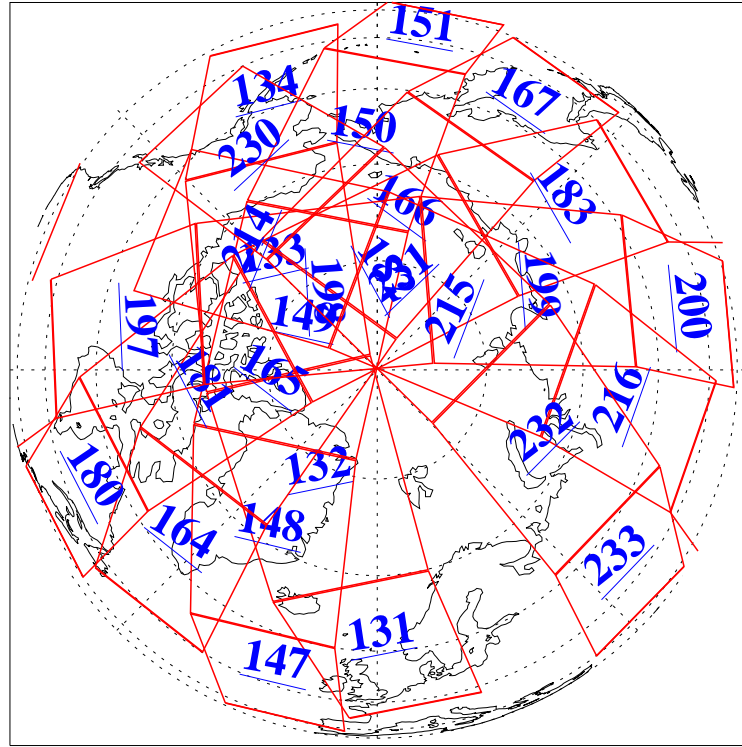

L1B Availability
AMSU Granules: 237
HSB Granules: 0
AIRS Granules: 237

24 Apr 2024
DoY 115
Aqua Day 8026
Granules: 1 to 120

Granules: 121 to 240

Legend: AMSU Available, HSB Available, AIRS Available

L1B Availability
AMSU Granules: 237
HSB Granules: 0
AIRS Granules: 237

24 Apr 2024
DoY 115
Aqua Day 8026
Ascending Granules

Descending Granules

Legend: AMSU Available, *HSB Available*, AIRS Available

L1B Availability
 AMSU Granules: 237
 HSB Granules: 0
 AIRS Granules: 237

24 Apr 2024
 DoY 115
 Aqua Day 8026

Northern Hemisphere Granules

Southern Hemisphere Granules

Legend: AMSU Available, HSB Available, **AIRS Available**