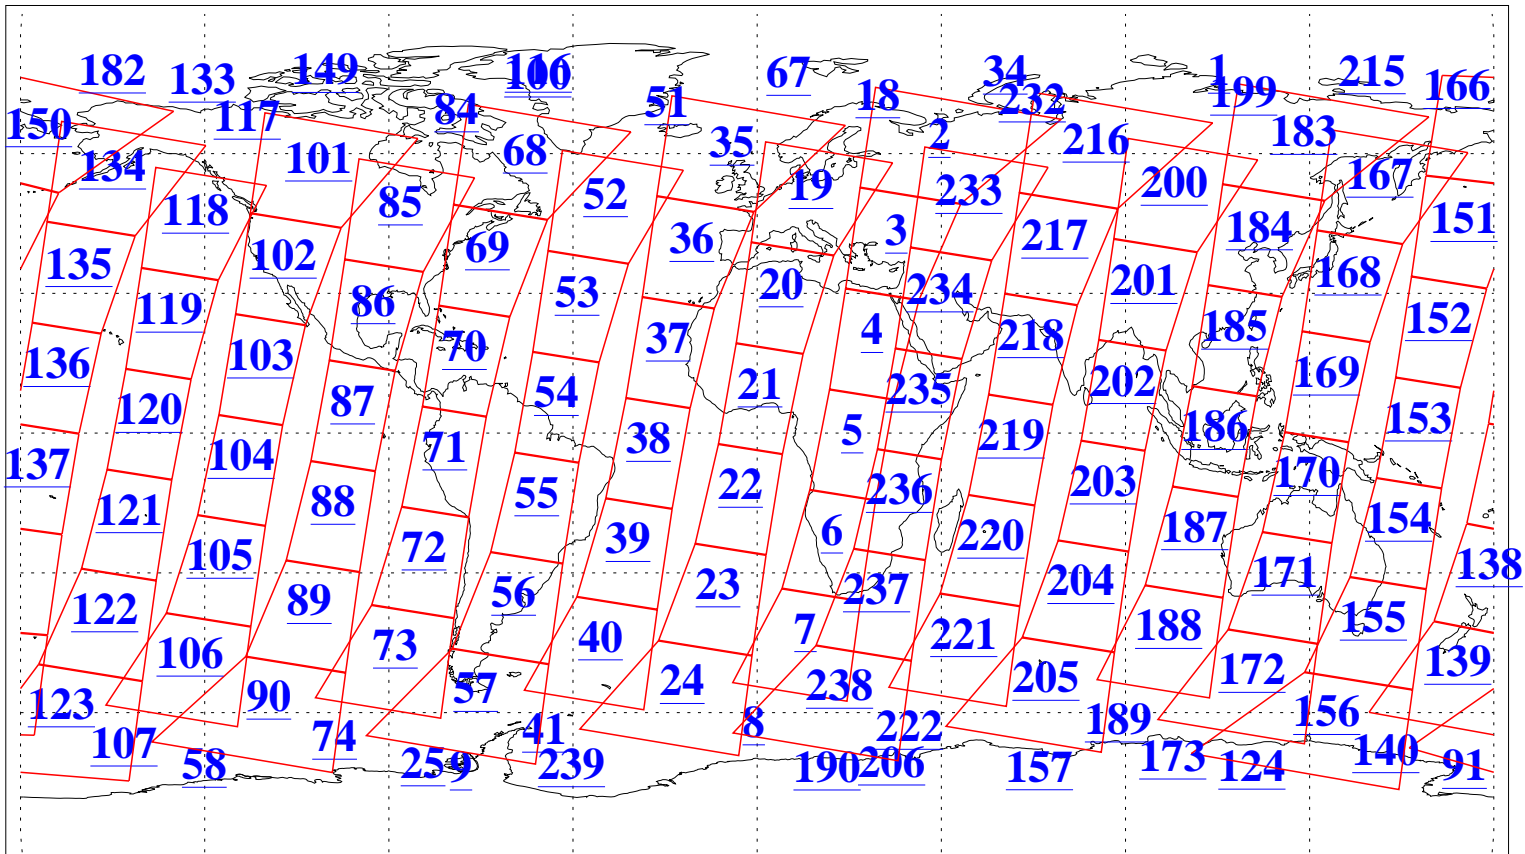

L1B Availability
AMSU Granules: 237
HSB Granules: 0
AIRS Granules: 237

24 Apr 2024
DoY 115
Aqua Day 8026
Granules: 1 to 120

Granules: 121 to 240

Legend: AMSU Available, HSB Available, AIRS Available

L1B Availability
AMSU Granules: 237
HSB Granules: 0
AIRS Granules: 237

24 Apr 2024
DoY 115
Aqua Day 8026
Ascending Granules

Descending Granules

Legend: AMSU Available, *HSB Available*, AIRS Available

L1B Availability
 AMSU Granules: 237
 HSB Granules: 0
 AIRS Granules: 237

24 Apr 2024
 DoY 115
 Aqua Day 8026

Northern Hemisphere Granules

Southern Hemisphere Granules

Legend: AMSU Available, HSB Available, **AIRS Available**