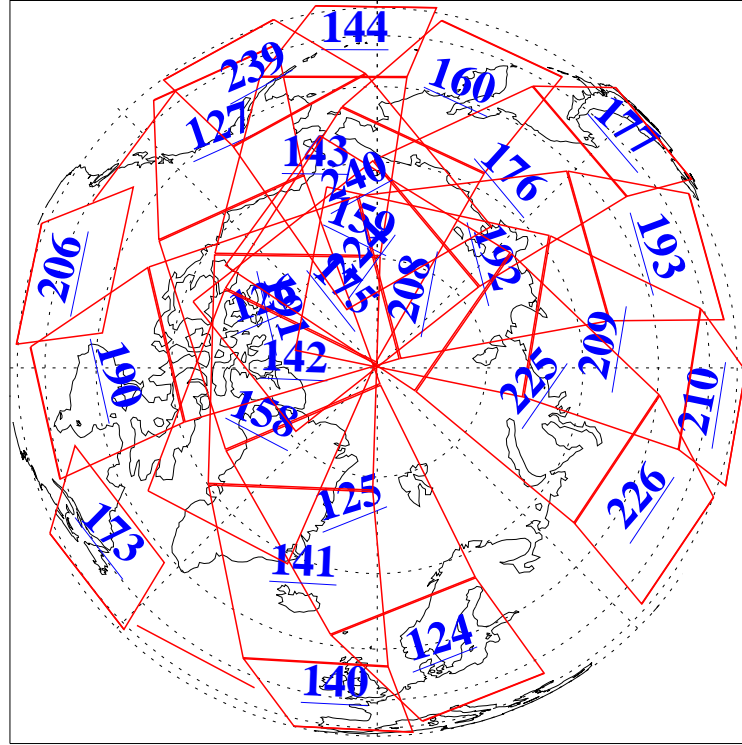

L1B Availability  
 AMSU Granules: 216  
 HSB Granules: 0  
 AIRS Granules: 216

23 Apr 2024  
 DoY 114  
 Aqua Day 8025

Ascending Granules

Descending Granules

Legend: AMSU Available, HSB Available, AIRS Available

L1B Availability  
AMSU Granules: 216  
HSB Granules: 0  
AIRS Granules: 216

23 Apr 2024  
DoY 114  
Aqua Day 8025

Northern Hemisphere Granules

Southern Hemisphere Granules

Legend: AMSU Available, HSB Available, AIRS Available