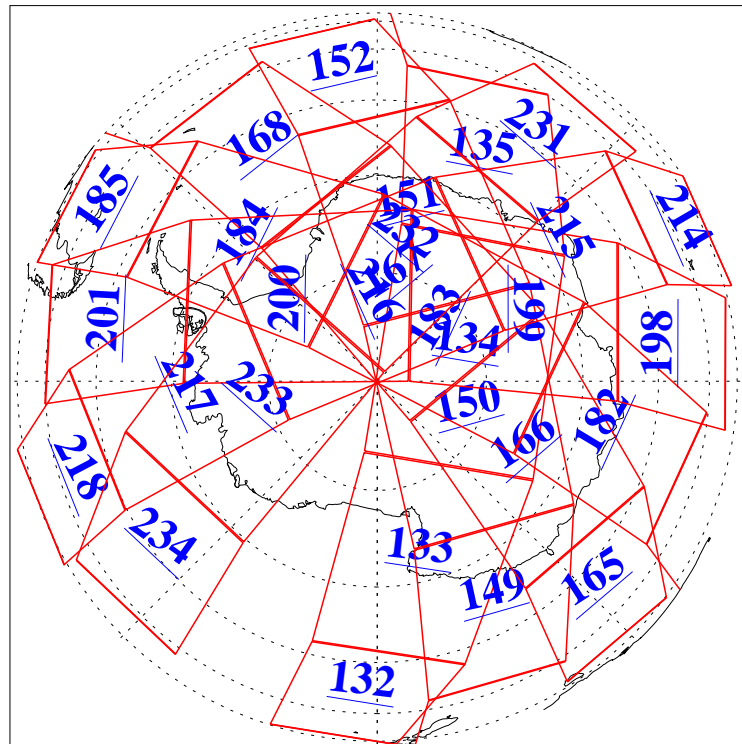

L1B Availability  
 AMSU Granules: 216  
 HSB Granules: 0  
 AIRS Granules: 216

23 Apr 2024  
 DoY 114  
 Aqua Day 8025

Ascending Granules

Descending Granules

Legend: AMSU Available, HSB Available, AIRS Available

L1B Availability  
AMSU Granules: 216  
HSB Granules: 0  
AIRS Granules: 216

23 Apr 2024  
DoY 114  
Aqua Day 8025

Northern Hemisphere Granules

Southern Hemisphere Granules

Legend: AMSU Available, HSB Available, AIRS Available