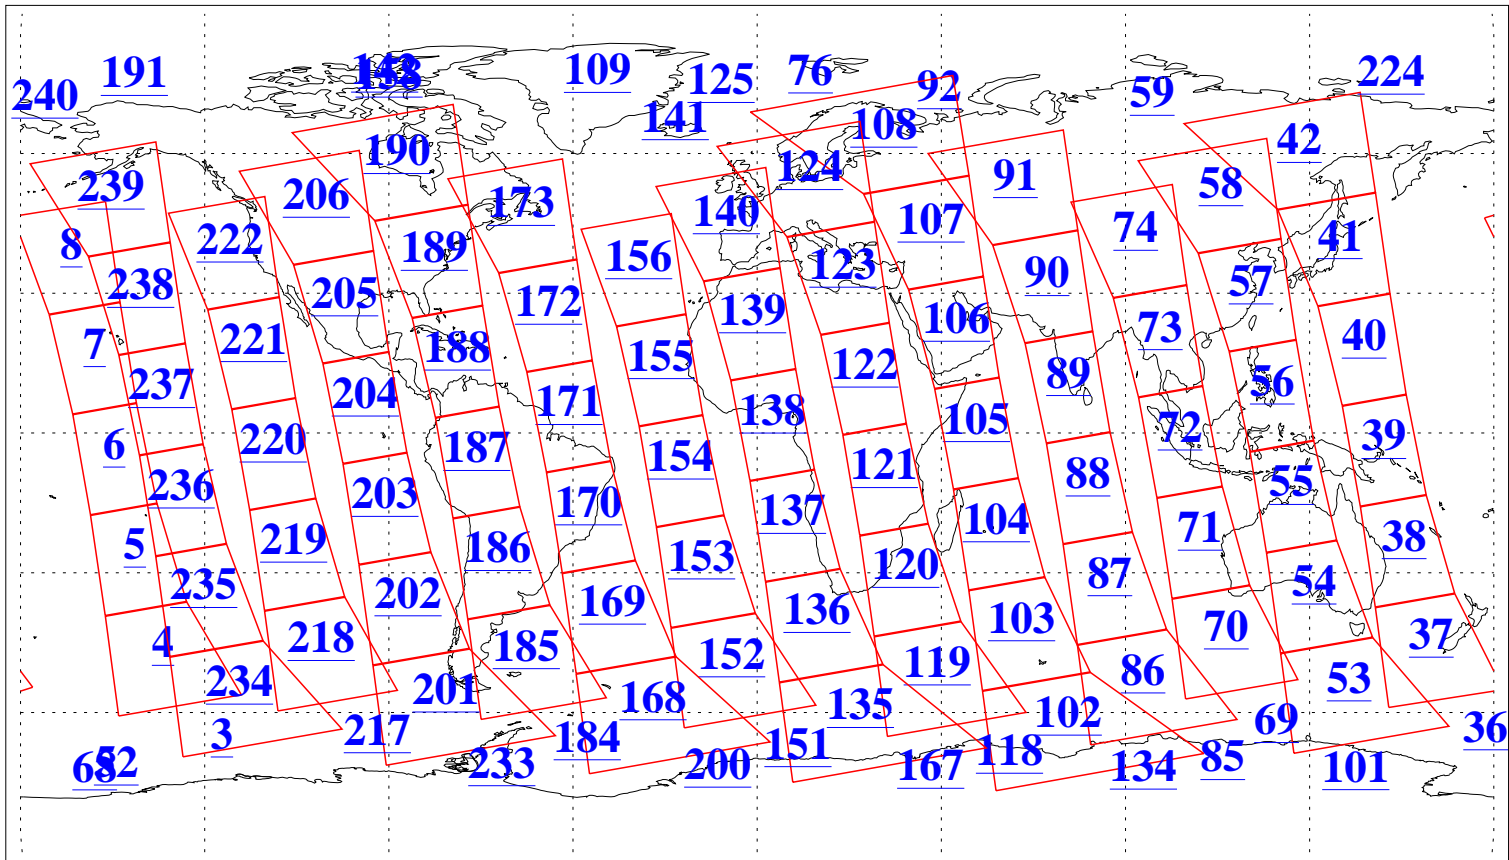

L1B Availability  
 AMSU Granules: 216  
 HSB Granules: 0  
 AIRS Granules: 216

23 Apr 2024  
 DoY 114  
 Aqua Day 8025  
 Granules: 1 to 120

Granules: 121 to 240

Legend: AMSU Available, *HSB Available*, *AIRS Available*

L1B Availability  
 AMSU Granules: 216  
 HSB Granules: 0  
 AIRS Granules: 216

23 Apr 2024  
 DoY 114  
 Aqua Day 8025

Ascending Granules

Descending Granules

Legend: AMSU Available, HSB Available, AIRS Available

L1B Availability  
AMSU Granules: 216  
HSB Granules: 0  
AIRS Granules: 216

23 Apr 2024  
DoY 114  
Aqua Day 8025

Northern Hemisphere Granules

Southern Hemisphere Granules

Legend: AMSU Available, HSB Available, AIRS Available