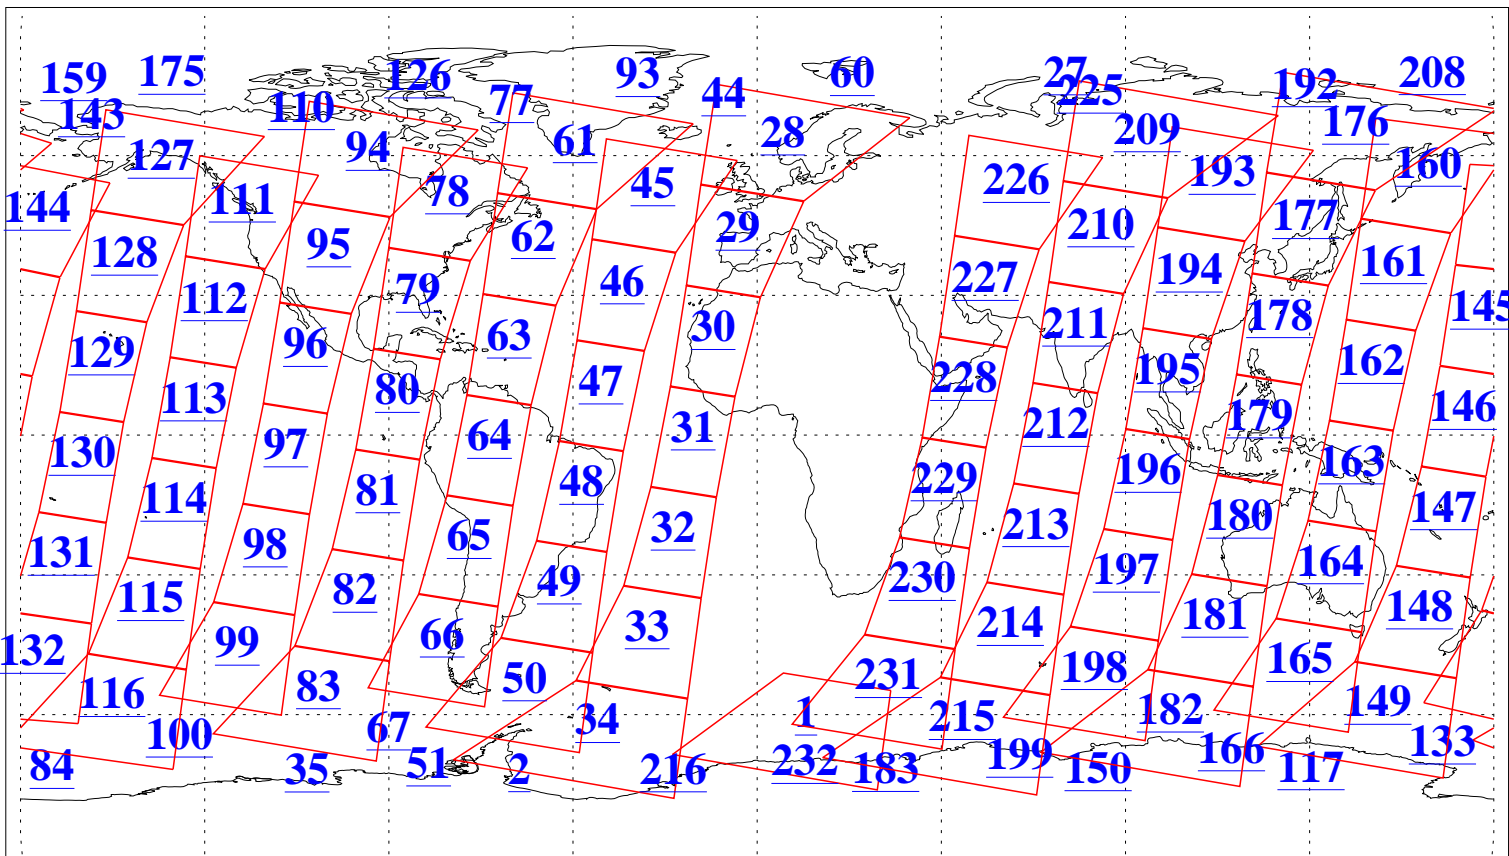

L1B Availability  
 AMSU Granules: 216  
 HSB Granules: 0  
 AIRS Granules: 216

23 Apr 2024  
 DoY 114  
 Aqua Day 8025  
 Granules: 1 to 120

Granules: 121 to 240

Legend: AMSU Available, *HSB Available*, *AIRS Available*

L1B Availability  
 AMSU Granules: 216  
 HSB Granules: 0  
 AIRS Granules: 216

23 Apr 2024  
 DoY 114  
 Aqua Day 8025

Ascending Granules

Descending Granules

Legend: AMSU Available, HSB Available, AIRS Available

L1B Availability  
AMSU Granules: 216  
HSB Granules: 0  
AIRS Granules: 216

23 Apr 2024  
DoY 114  
Aqua Day 8025

Northern Hemisphere Granules

Southern Hemisphere Granules

Legend: AMSU Available, HSB Available, AIRS Available