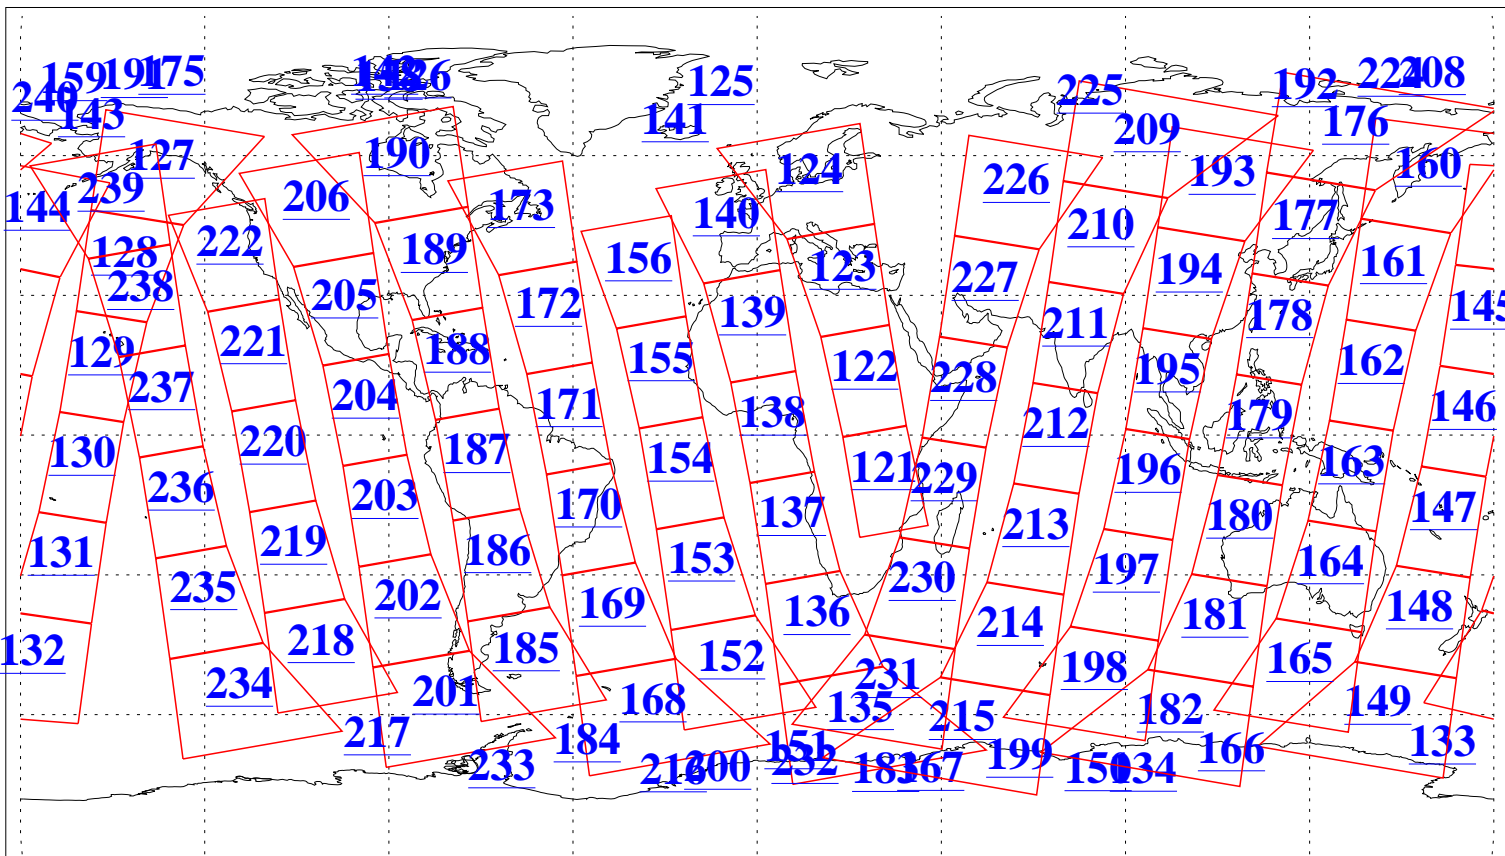

L1B Availability  
 AMSU Granules: 216  
 HSB Granules: 0  
 AIRS Granules: 216

23 Apr 2024  
 DoY 114  
 Aqua Day 8025  
 Granules: 1 to 120

Granules: 121 to 240

Legend: AMSU Available, *HSB Available*, *AIRS Available*

L1B Availability  
 AMSU Granules: 216  
 HSB Granules: 0  
 AIRS Granules: 216

23 Apr 2024  
 DoY 114  
 Aqua Day 8025

Ascending Granules

Descending Granules

Legend: AMSU Available, HSB Available, AIRS Available

L1B Availability  
AMSU Granules: 216  
HSB Granules: 0  
AIRS Granules: 216

23 Apr 2024  
DoY 114  
Aqua Day 8025

Northern Hemisphere Granules

Southern Hemisphere Granules

Legend: AMSU Available, HSB Available, AIRS Available