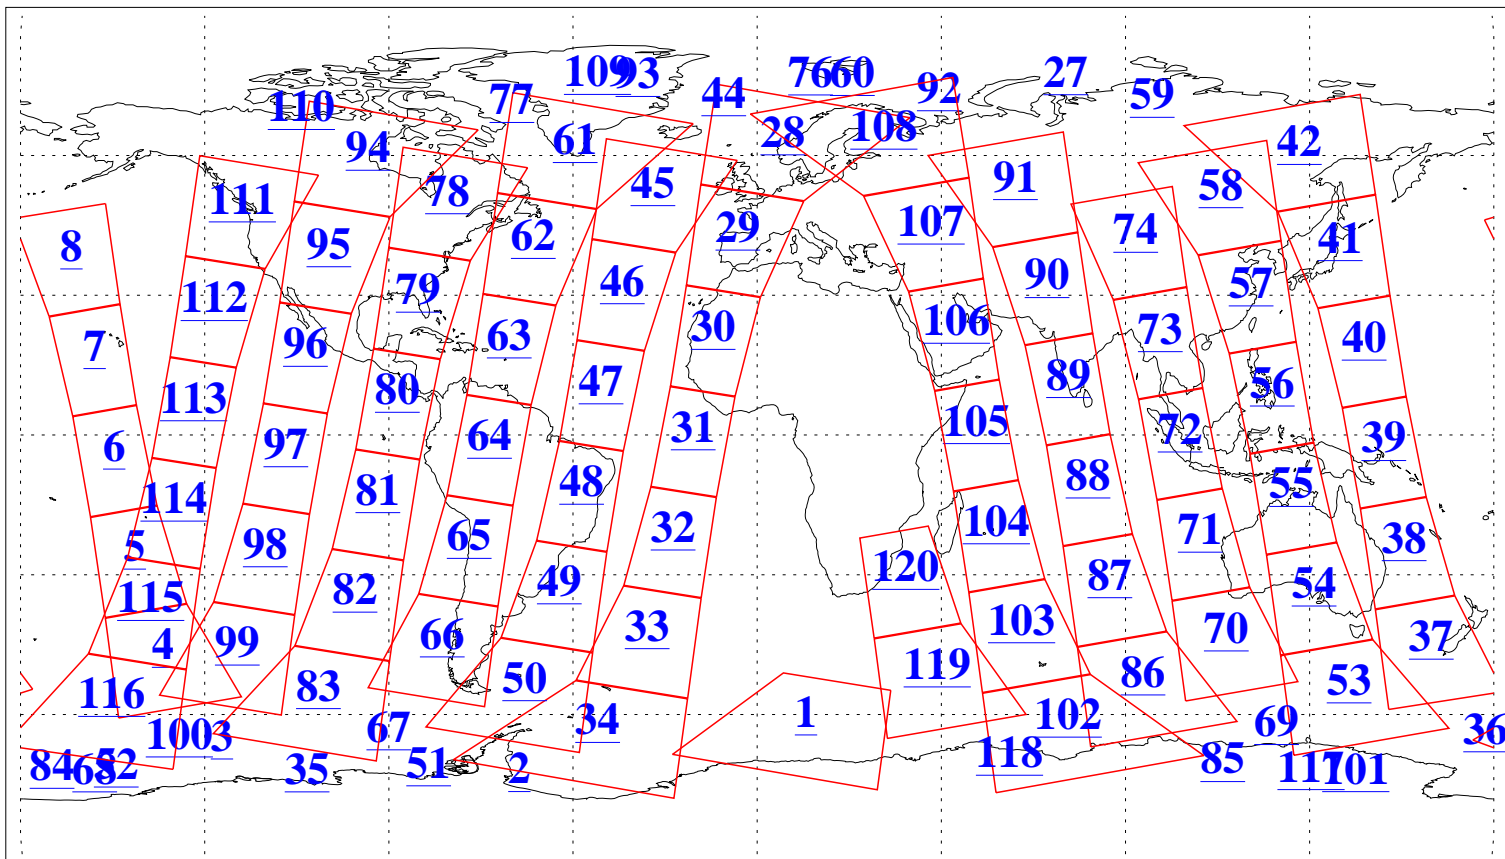

L1B Availability  
 AMSU Granules: 216  
 HSB Granules: 0  
 AIRS Granules: 216

23 Apr 2024  
 DoY 114  
 Aqua Day 8025  
 Granules: 1 to 120

Granules: 121 to 240

Legend: AMSU Available, *HSB Available*, *AIRS Available*

L1B Availability  
 AMSU Granules: 216  
 HSB Granules: 0  
 AIRS Granules: 216

23 Apr 2024  
 DoY 114  
 Aqua Day 8025

Ascending Granules

Descending Granules

Legend: AMSU Available, HSB Available, AIRS Available

L1B Availability  
AMSU Granules: 216  
HSB Granules: 0  
AIRS Granules: 216

23 Apr 2024  
DoY 114  
Aqua Day 8025

Northern Hemisphere Granules

Southern Hemisphere Granules

Legend: AMSU Available, HSB Available, AIRS Available