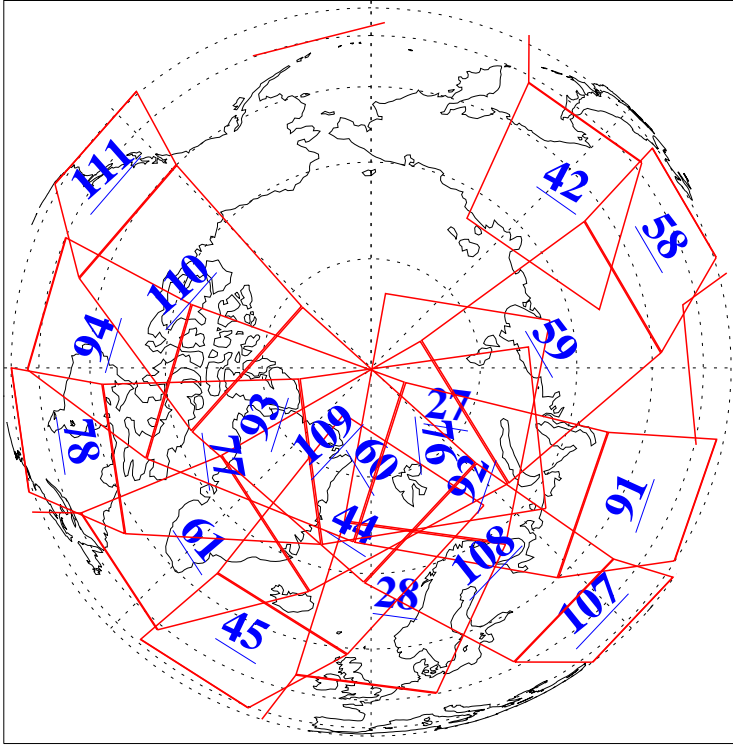

L1B Availability  
 AMSU Granules: 216  
 HSB Granules: 0  
 AIRS Granules: 216

23 Apr 2024  
 DoY 114  
 Aqua Day 8025  
 Granules: 1 to 120

Granules: 121 to 240

Legend: AMSU Available, *HSB Available*, *AIRS Available*

L1B Availability  
 AMSU Granules: 216  
 HSB Granules: 0  
 AIRS Granules: 216

23 Apr 2024  
 DoY 114  
 Aqua Day 8025

Ascending Granules

Descending Granules

Legend: AMSU Available, HSB Available, AIRS Available

L1B Availability  
AMSU Granules: 216  
HSB Granules: 0  
AIRS Granules: 216

23 Apr 2024  
DoY 114  
Aqua Day 8025

Northern Hemisphere Granules

Southern Hemisphere Granules

Legend: AMSU Available, HSB Available, AIRS Available