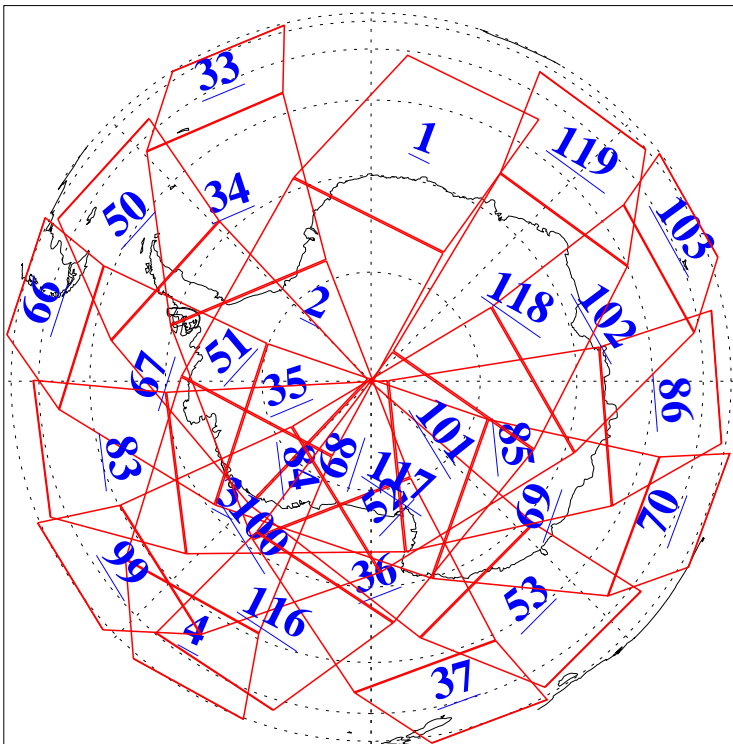

L1B Availability  
 AMSU Granules: 216  
 HSB Granules: 0  
 AIRS Granules: 216

23 Apr 2024  
 DoY 114  
 Aqua Day 8025  
 Granules: 1 to 120

Granules: 121 to 240

Legend: AMSU Available, *HSB Available*, *AIRS Available*

L1B Availability  
 AMSU Granules: 216  
 HSB Granules: 0  
 AIRS Granules: 216

23 Apr 2024  
 DoY 114  
 Aqua Day 8025

Ascending Granules

Descending Granules

Legend: AMSU Available, HSB Available, AIRS Available

L1B Availability  
AMSU Granules: 216  
HSB Granules: 0  
AIRS Granules: 216

23 Apr 2024  
DoY 114  
Aqua Day 8025

Northern Hemisphere Granules

Southern Hemisphere Granules

Legend: AMSU Available, HSB Available, AIRS Available