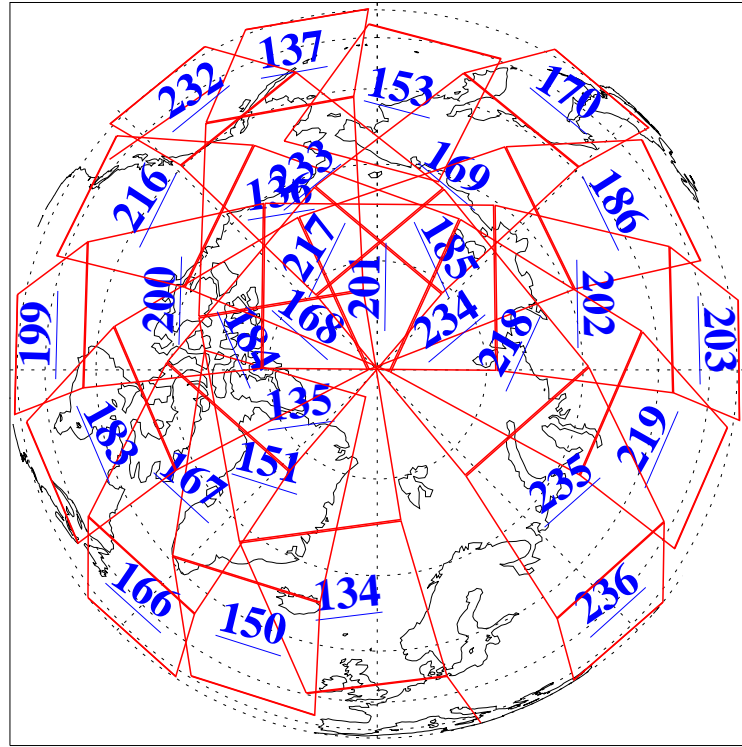

22 Apr 2024
DoY 113
Aqua Day 8024

Ascending Granules

Descending Granules

Legend: AMSU Available, HSB Available, AIRS Available

L1B Availability
 AMSU Granules: 237
 HSB Granules: 0
 AIRS Granules: 237

22 Apr 2024
 DoY 113
 Aqua Day 8024

Northern Hemisphere Granules

Southern Hemisphere Granules

Legend: AMSU Available, HSB Available, **AIRS Available**