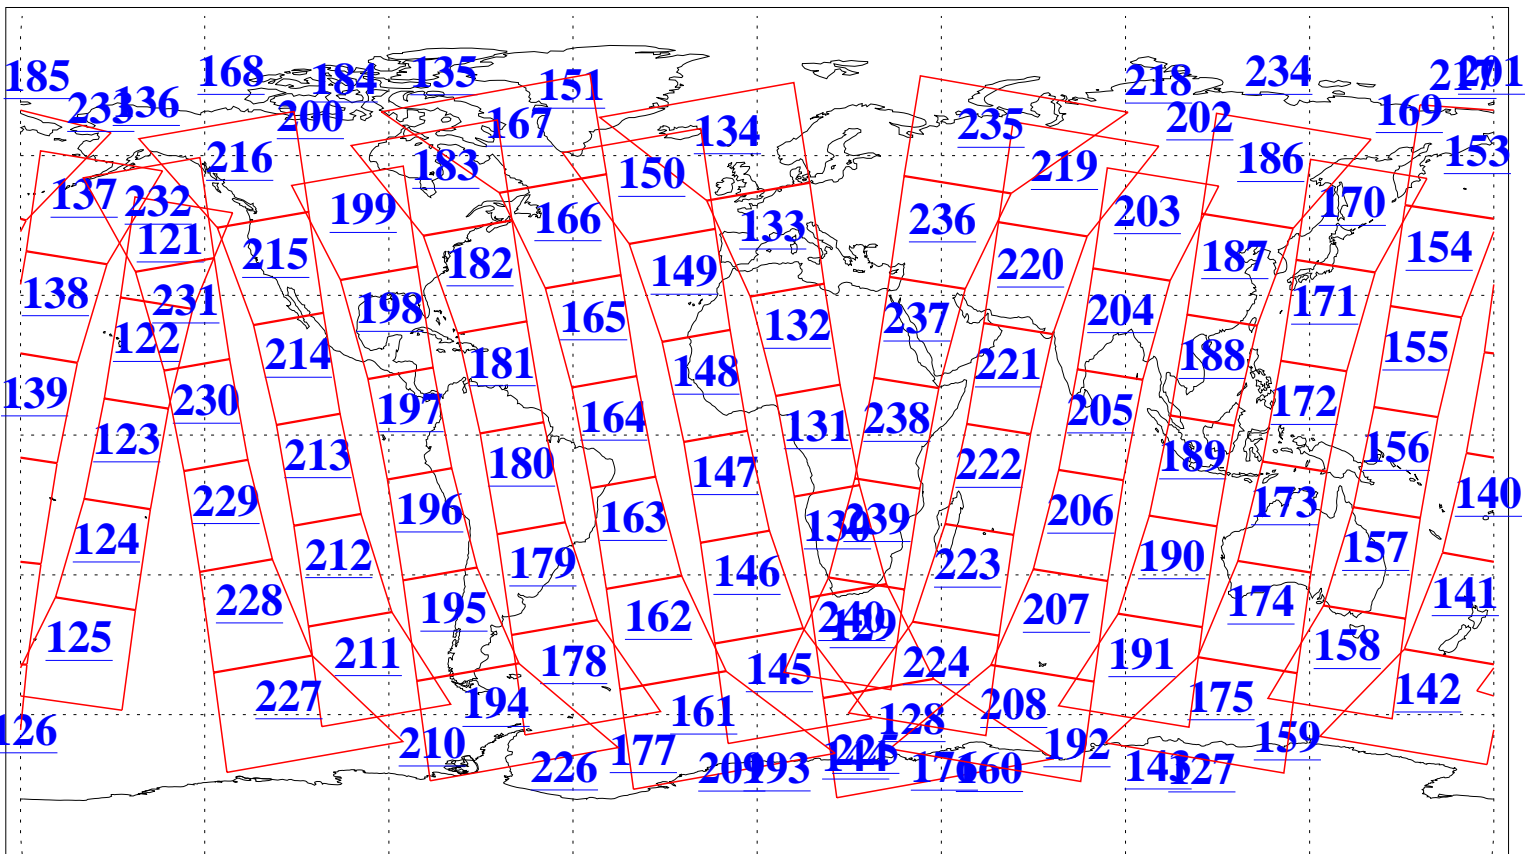

L1B Availability
AMSU Granules: 237
HSB Granules: 0
AIRS Granules: 237

22 Apr 2024
DoY 113
Aqua Day 8024
Granules: 1 to 120

Granules: 121 to 240

Legend: AMSU Available, *HSB Available*, AIRS Available

L1B Availability
AMSU Granules: 237
HSB Granules: 0
AIRS Granules: 237

22 Apr 2024
DoY 113
Aqua Day 8024

Ascending Granules

Descending Granules

Legend: AMSU Available, HSB Available, AIRS Available

L1B Availability
 AMSU Granules: 237
 HSB Granules: 0
 AIRS Granules: 237

22 Apr 2024
 DoY 113
 Aqua Day 8024

Northern Hemisphere Granules

Southern Hemisphere Granules

Legend: AMSU Available, HSB Available, **AIRS Available**