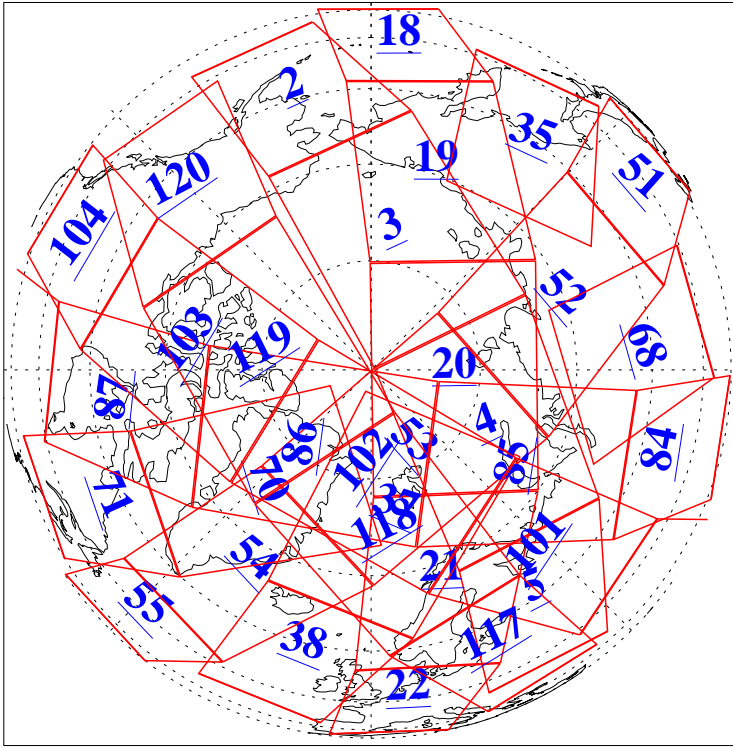

L1B Availability
AMSU Granules: 237
HSB Granules: 0
AIRS Granules: 237

22 Apr 2024
DoY 113
Aqua Day 8024
Granules: 1 to 120

Granules: 121 to 240

Legend: AMSU Available, *HSB Available*, AIRS Available

L1B Availability
AMSU Granules: 237
HSB Granules: 0
AIRS Granules: 237

22 Apr 2024
DoY 113
Aqua Day 8024

Ascending Granules

Descending Granules

Legend: AMSU Available, HSB Available, AIRS Available

L1B Availability
 AMSU Granules: 237
 HSB Granules: 0
 AIRS Granules: 237

22 Apr 2024
 DoY 113
 Aqua Day 8024

Northern Hemisphere Granules

Southern Hemisphere Granules

Legend: AMSU Available, HSB Available, **AIRS Available**