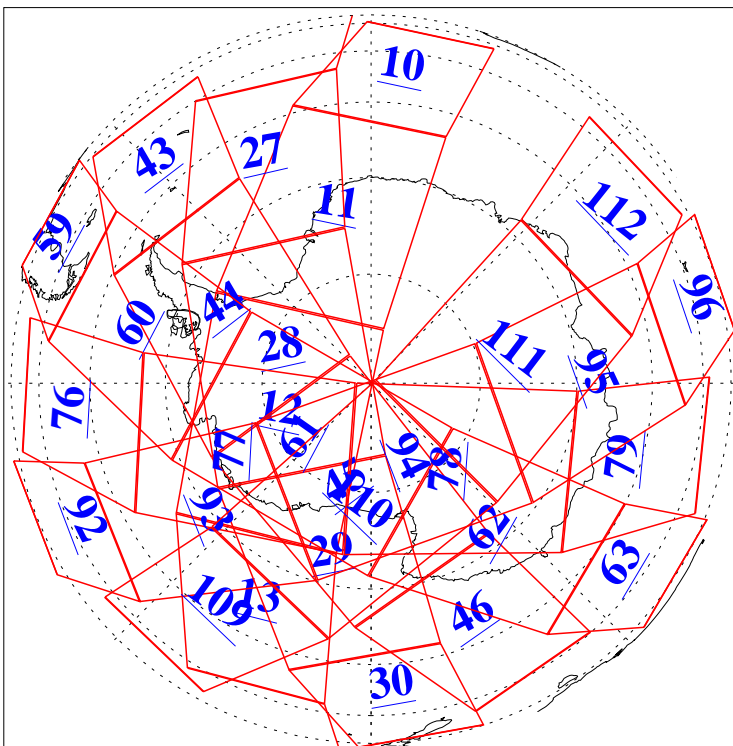

L1B Availability
AMSU Granules: 237
HSB Granules: 0
AIRS Granules: 237

22 Apr 2024
DoY 113
Aqua Day 8024
Granules: 1 to 120

Granules: 121 to 240

Legend: AMSU Available, *HSB Available*, AIRS Available

L1B Availability
AMSU Granules: 237
HSB Granules: 0
AIRS Granules: 237

22 Apr 2024
DoY 113
Aqua Day 8024

Ascending Granules

Descending Granules

Legend: AMSU Available, HSB Available, AIRS Available

L1B Availability
 AMSU Granules: 237
 HSB Granules: 0
 AIRS Granules: 237

22 Apr 2024
 DoY 113
 Aqua Day 8024

Northern Hemisphere Granules

Southern Hemisphere Granules

Legend: AMSU Available, HSB Available, **AIRS Available**