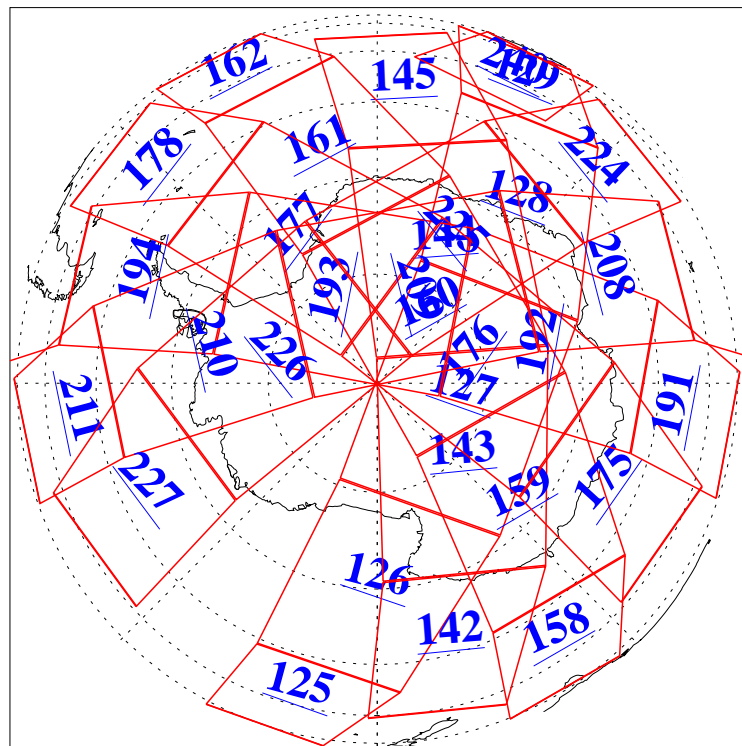

22 Apr 2024
DoY 113
Aqua Day 8024

Ascending Granules

Descending Granules

Legend: AMSU Available, HSB Available, AIRS Available

L1B Availability
 AMSU Granules: 237
 HSB Granules: 0
 AIRS Granules: 237

22 Apr 2024
 DoY 113
 Aqua Day 8024

Northern Hemisphere Granules

Southern Hemisphere Granules

Legend: AMSU Available, HSB Available, **AIRS Available**