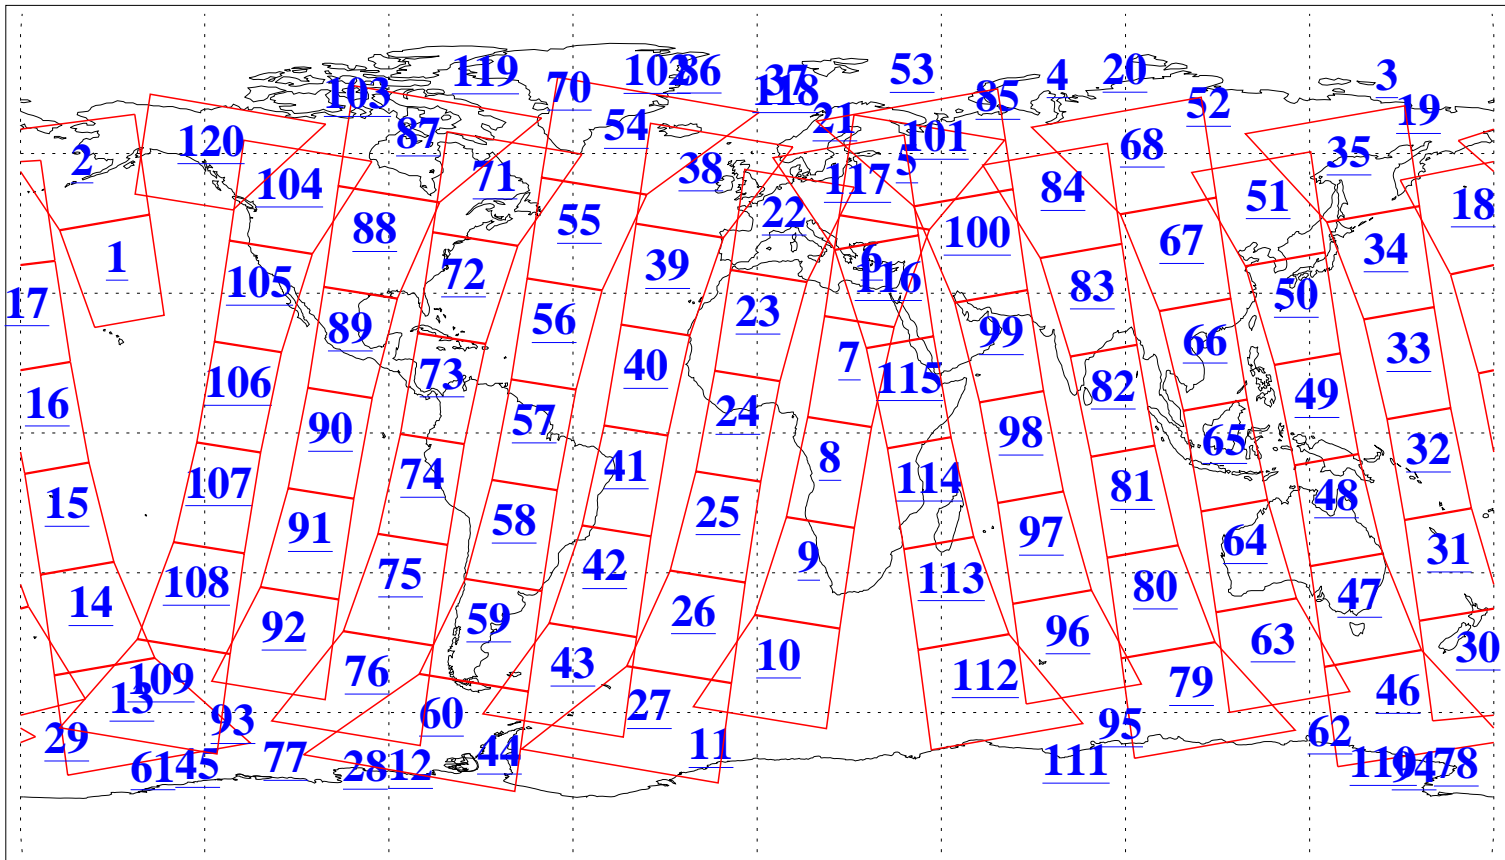

L1B Availability
AMSU Granules: 237
HSB Granules: 0
AIRS Granules: 237

22 Apr 2024
DoY 113
Aqua Day 8024
Granules: 1 to 120

Granules: 121 to 240

Legend: AMSU Available, *HSB Available*, AIRS Available

L1B Availability
AMSU Granules: 237
HSB Granules: 0
AIRS Granules: 237

22 Apr 2024
DoY 113
Aqua Day 8024

Ascending Granules

Descending Granules

Legend: AMSU Available, HSB Available, AIRS Available

L1B Availability
 AMSU Granules: 237
 HSB Granules: 0
 AIRS Granules: 237

22 Apr 2024
 DoY 113
 Aqua Day 8024

Northern Hemisphere Granules

Southern Hemisphere Granules

Legend: AMSU Available, HSB Available, **AIRS Available**