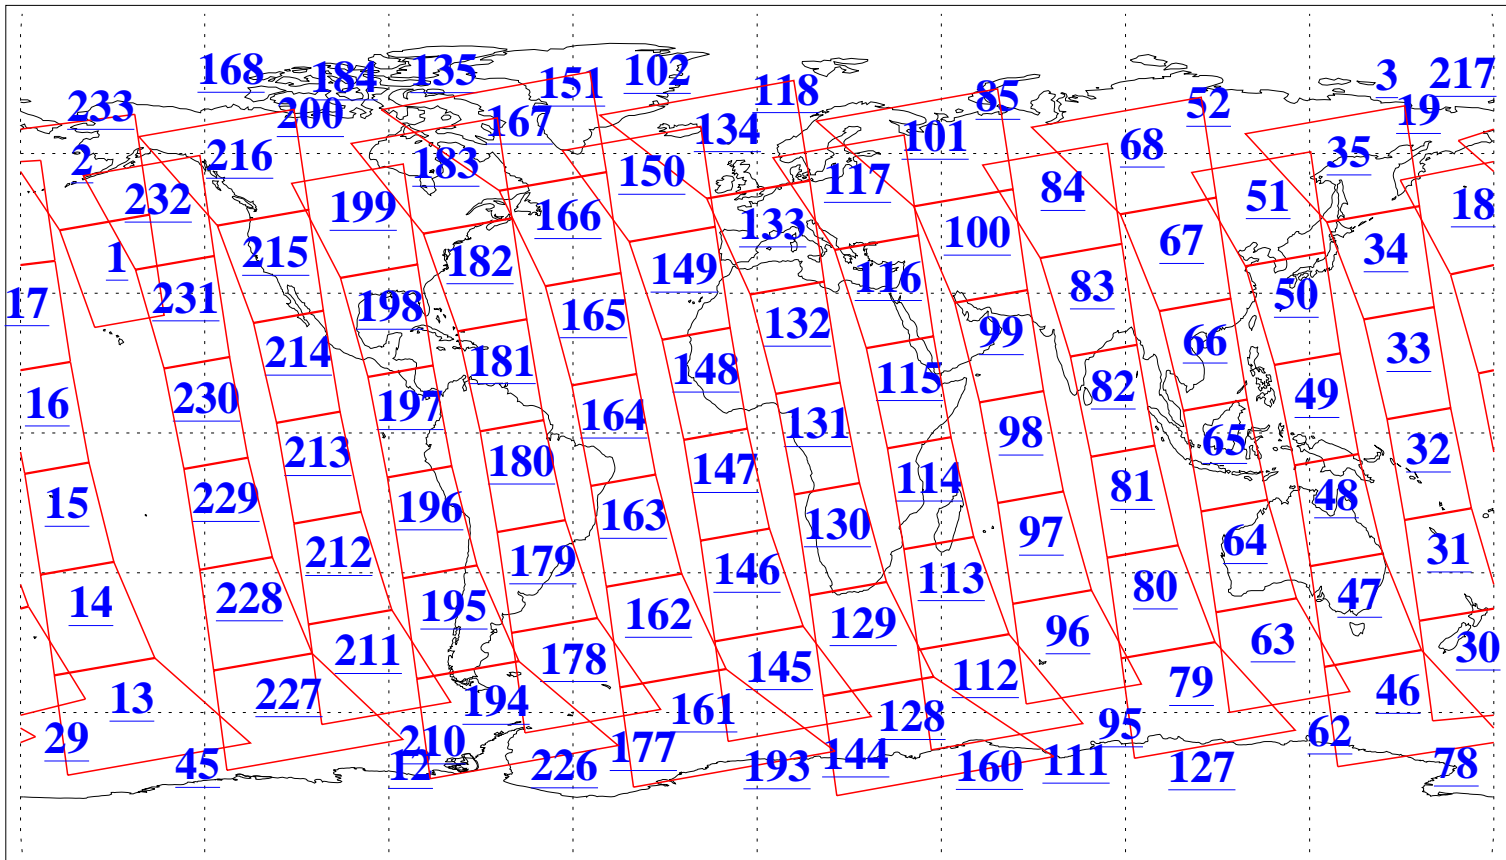

L1B Availability
AMSU Granules: 237
HSB Granules: 0
AIRS Granules: 237

22 Apr 2024
DoY 113
Aqua Day 8024
Granules: 1 to 120

Granules: 121 to 240

Legend: AMSU Available, *HSB Available*, AIRS Available

L1B Availability
AMSU Granules: 237
HSB Granules: 0
AIRS Granules: 237

22 Apr 2024
DoY 113
Aqua Day 8024

Ascending Granules

Descending Granules

Legend: AMSU Available, HSB Available, AIRS Available

L1B Availability
 AMSU Granules: 237
 HSB Granules: 0
 AIRS Granules: 237

22 Apr 2024
 DoY 113
 Aqua Day 8024

Northern Hemisphere Granules

Southern Hemisphere Granules

Legend: AMSU Available, HSB Available, **AIRS Available**