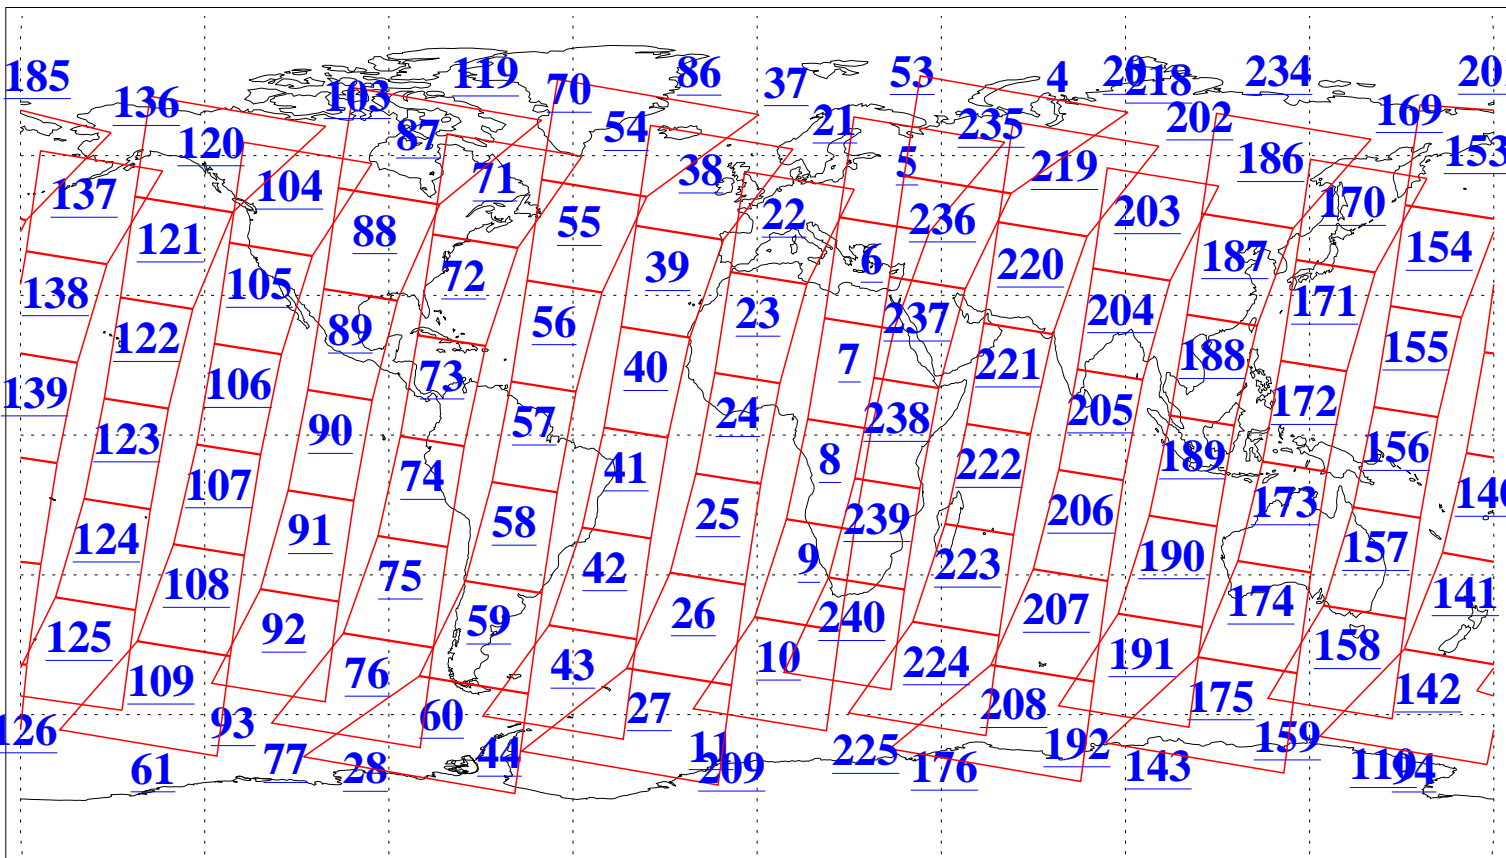

L1B Availability
AMSU Granules: 237
HSB Granules: 0
AIRS Granules: 237

22 Apr 2024
DoY 113
Aqua Day 8024
Granules: 1 to 120

Granules: 121 to 240

Legend: AMSU Available, *HSB Available*, AIRS Available

L1B Availability
AMSU Granules: 237
HSB Granules: 0
AIRS Granules: 237

22 Apr 2024
DoY 113
Aqua Day 8024

Ascending Granules

Descending Granules

Legend: AMSU Available, HSB Available, AIRS Available

L1B Availability
 AMSU Granules: 237
 HSB Granules: 0
 AIRS Granules: 237

22 Apr 2024
 DoY 113
 Aqua Day 8024

Northern Hemisphere Granules

Southern Hemisphere Granules

Legend: AMSU Available, HSB Available, **AIRS Available**