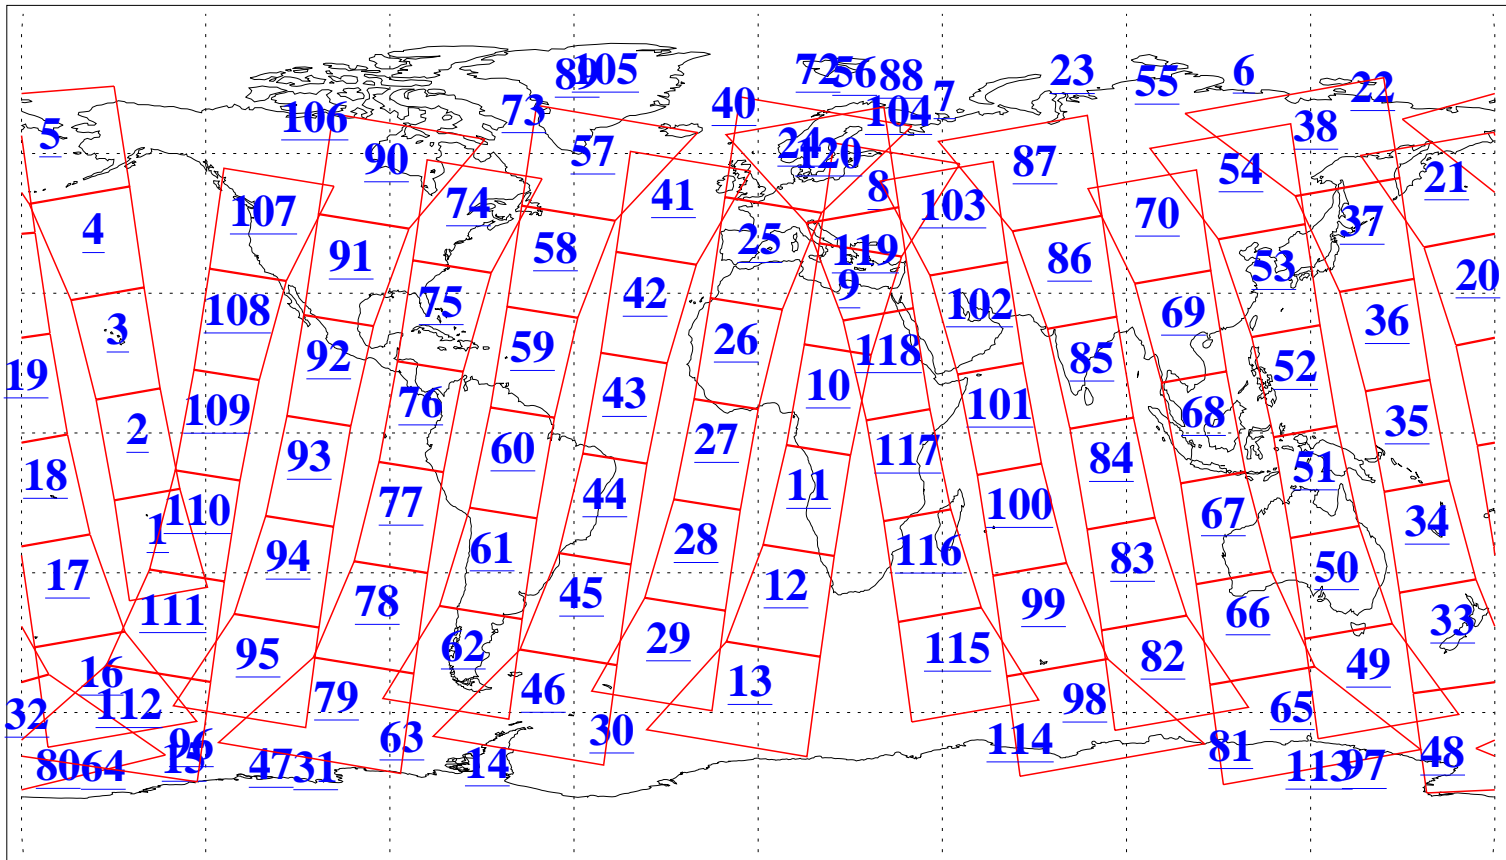

L1B Availability
AMSU Granules: 235
HSB Granules: 0
AIRS Granules: 235

20 Apr 2024
DoY 111
Aqua Day 8022
Granules: 1 to 120

Granules: 121 to 240

Legend: AMSU Available, HSB Available, AIRS Available

L1B Availability
 AMSU Granules: 235
 HSB Granules: 0
 AIRS Granules: 235

20 Apr 2024
 DoY 111
 Aqua Day 8022

Ascending Granules

Descending Granules

Legend: AMSU Available, HSB Available, AIRS Available

L1B Availability
 AMSU Granules: 235
 HSB Granules: 0
 AIRS Granules: 235

20 Apr 2024
 DoY 111
 Aqua Day 8022

Northern Hemisphere Granules

Southern Hemisphere Granules

Legend: AMSU Available, HSB Available, AIRS Available