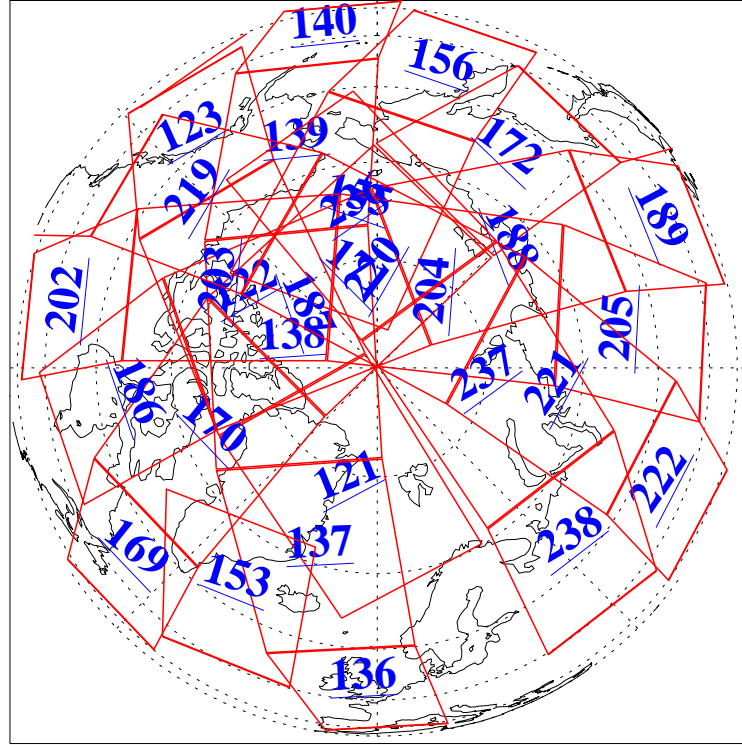

20 Apr 2024
 DoY 111
 Aqua Day 8022

Ascending Granules

Descending Granules

Legend: AMSU Available, HSB Available, AIRS Available

L1B Availability
 AMSU Granules: 235
 HSB Granules: 0
 AIRS Granules: 235

20 Apr 2024
 DoY 111
 Aqua Day 8022

Northern Hemisphere Granules

Southern Hemisphere Granules

Legend: AMSU Available, HSB Available, AIRS Available