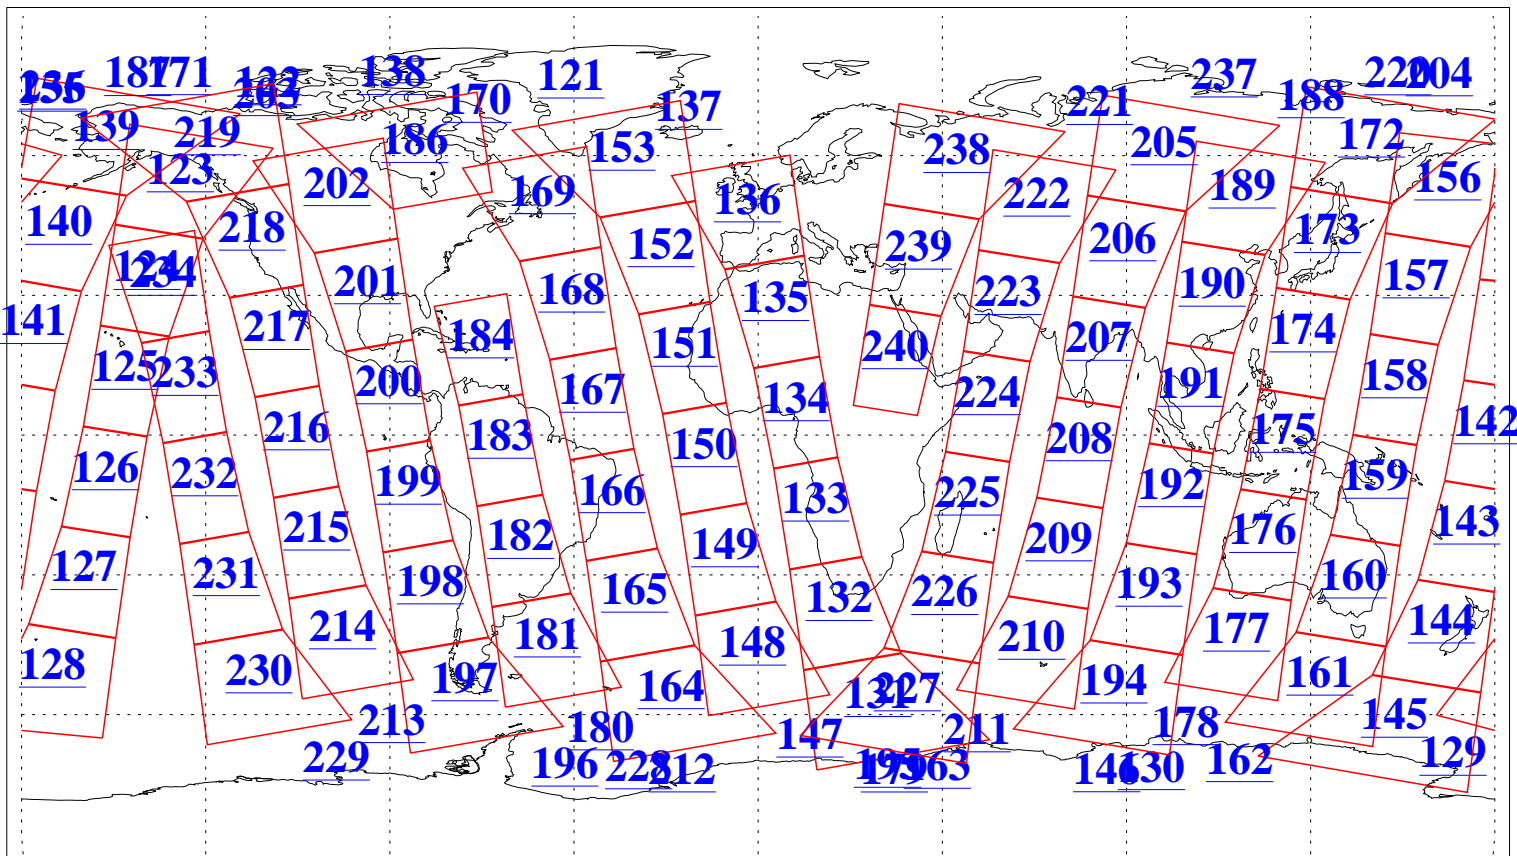

L1B Availability
AMSU Granules: 235
HSB Granules: 0
AIRS Granules: 235

20 Apr 2024
DoY 111
Aqua Day 8022
Granules: 1 to 120

Granules: 121 to 240

Legend: AMSU Available, HSB Available, AIRS Available

L1B Availability
 AMSU Granules: 235
 HSB Granules: 0
 AIRS Granules: 235

20 Apr 2024
 DoY 111
 Aqua Day 8022

Ascending Granules

Descending Granules

Legend: AMSU Available, HSB Available, AIRS Available

L1B Availability
 AMSU Granules: 235
 HSB Granules: 0
 AIRS Granules: 235

20 Apr 2024
 DoY 111
 Aqua Day 8022

Northern Hemisphere Granules

Southern Hemisphere Granules

Legend: AMSU Available, HSB Available, AIRS Available