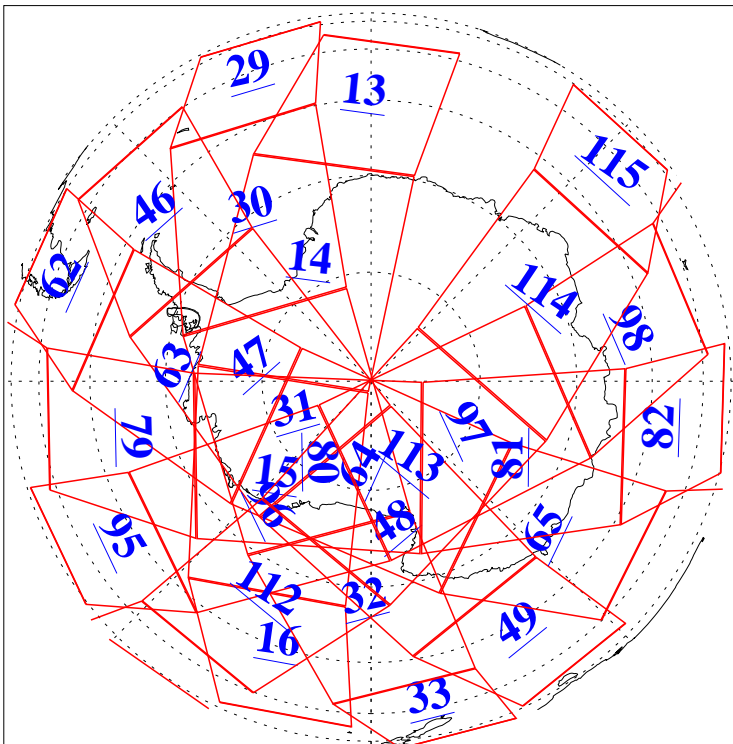

L1B Availability
AMSU Granules: 235
HSB Granules: 0
AIRS Granules: 235

20 Apr 2024
DoY 111
Aqua Day 8022
Granules: 1 to 120

Granules: 121 to 240

Legend: AMSU Available, HSB Available, AIRS Available

L1B Availability
 AMSU Granules: 235
 HSB Granules: 0
 AIRS Granules: 235

20 Apr 2024
 DoY 111
 Aqua Day 8022

Ascending Granules

Descending Granules

Legend: AMSU Available, HSB Available, AIRS Available

L1B Availability
 AMSU Granules: 235
 HSB Granules: 0
 AIRS Granules: 235

20 Apr 2024
 DoY 111
 Aqua Day 8022

Northern Hemisphere Granules

Southern Hemisphere Granules

Legend: AMSU Available, HSB Available, AIRS Available