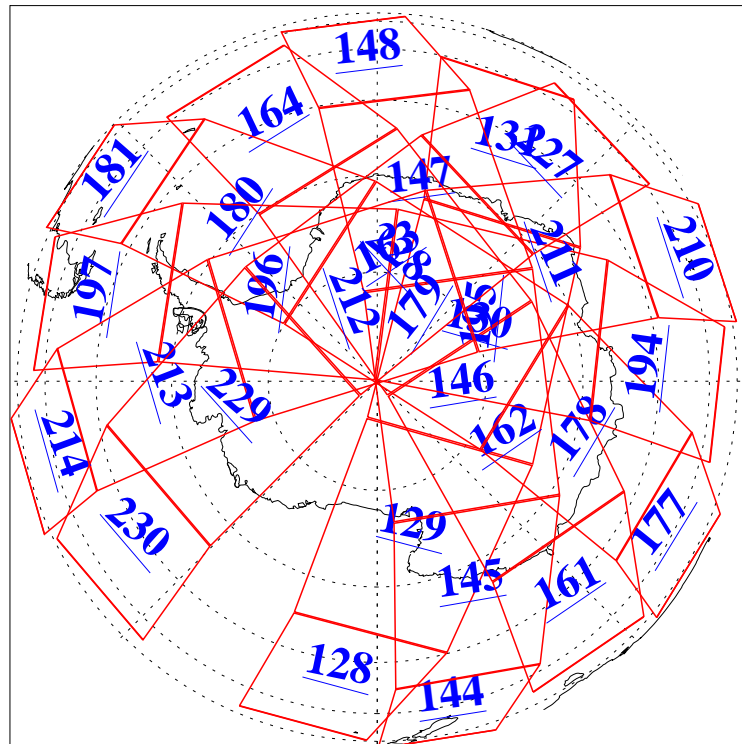

L1B Availability
AMSU Granules: 235
HSB Granules: 0
AIRS Granules: 235

20 Apr 2024
DoY 111
Aqua Day 8022
Granules: 1 to 120

Granules: 121 to 240

Legend: AMSU Available, HSB Available, AIRS Available

L1B Availability
 AMSU Granules: 235
 HSB Granules: 0
 AIRS Granules: 235

20 Apr 2024
 DoY 111
 Aqua Day 8022

Ascending Granules

Descending Granules

Legend: AMSU Available, HSB Available, AIRS Available

L1B Availability
 AMSU Granules: 235
 HSB Granules: 0
 AIRS Granules: 235

20 Apr 2024
 DoY 111
 Aqua Day 8022

Northern Hemisphere Granules

Southern Hemisphere Granules

Legend: AMSU Available, HSB Available, AIRS Available