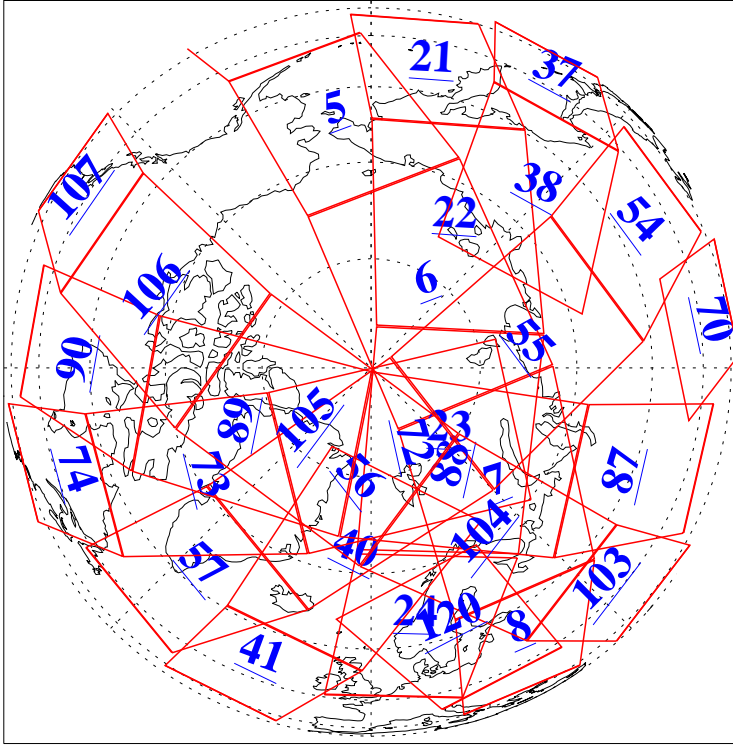

L1B Availability
AMSU Granules: 235
HSB Granules: 0
AIRS Granules: 235

20 Apr 2024
DoY 111
Aqua Day 8022
Granules: 1 to 120

Granules: 121 to 240

Legend: AMSU Available, HSB Available, AIRS Available

L1B Availability
 AMSU Granules: 235
 HSB Granules: 0
 AIRS Granules: 235

20 Apr 2024
 DoY 111
 Aqua Day 8022

Ascending Granules

Descending Granules

Legend: AMSU Available, HSB Available, AIRS Available

L1B Availability
 AMSU Granules: 235
 HSB Granules: 0
 AIRS Granules: 235

20 Apr 2024
 DoY 111
 Aqua Day 8022

Northern Hemisphere Granules

Southern Hemisphere Granules

Legend: AMSU Available, HSB Available, AIRS Available