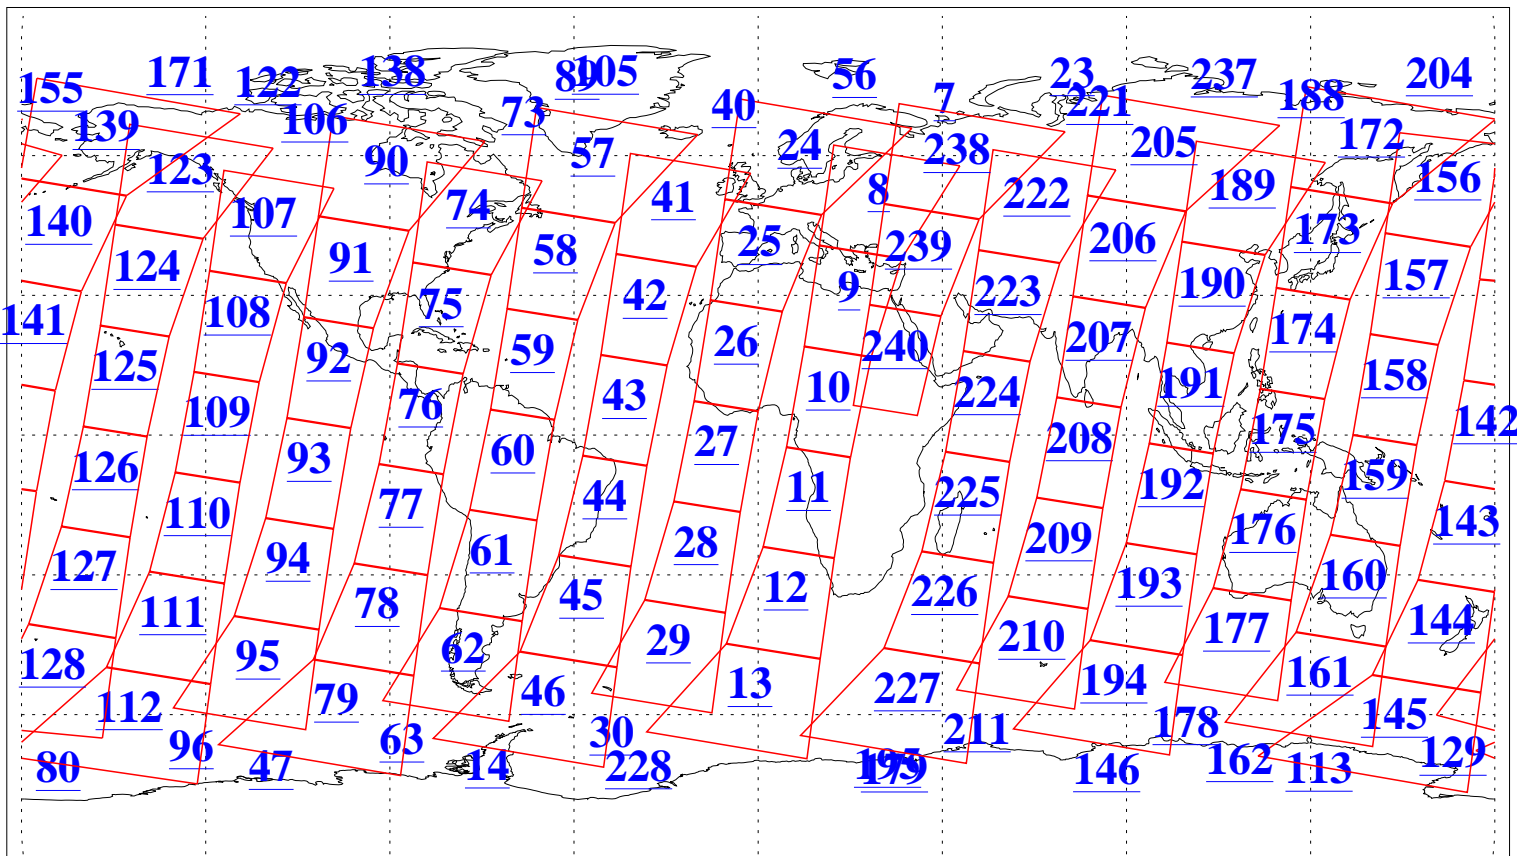

L1B Availability
AMSU Granules: 235
HSB Granules: 0
AIRS Granules: 235

20 Apr 2024
DoY 111
Aqua Day 8022
Granules: 1 to 120

Granules: 121 to 240

Legend: AMSU Available, HSB Available, AIRS Available

L1B Availability
 AMSU Granules: 235
 HSB Granules: 0
 AIRS Granules: 235

20 Apr 2024
 DoY 111
 Aqua Day 8022

Ascending Granules

Descending Granules

Legend: AMSU Available, HSB Available, AIRS Available

L1B Availability
 AMSU Granules: 235
 HSB Granules: 0
 AIRS Granules: 235

20 Apr 2024
 DoY 111
 Aqua Day 8022

Northern Hemisphere Granules

Southern Hemisphere Granules

Legend: AMSU Available, HSB Available, AIRS Available