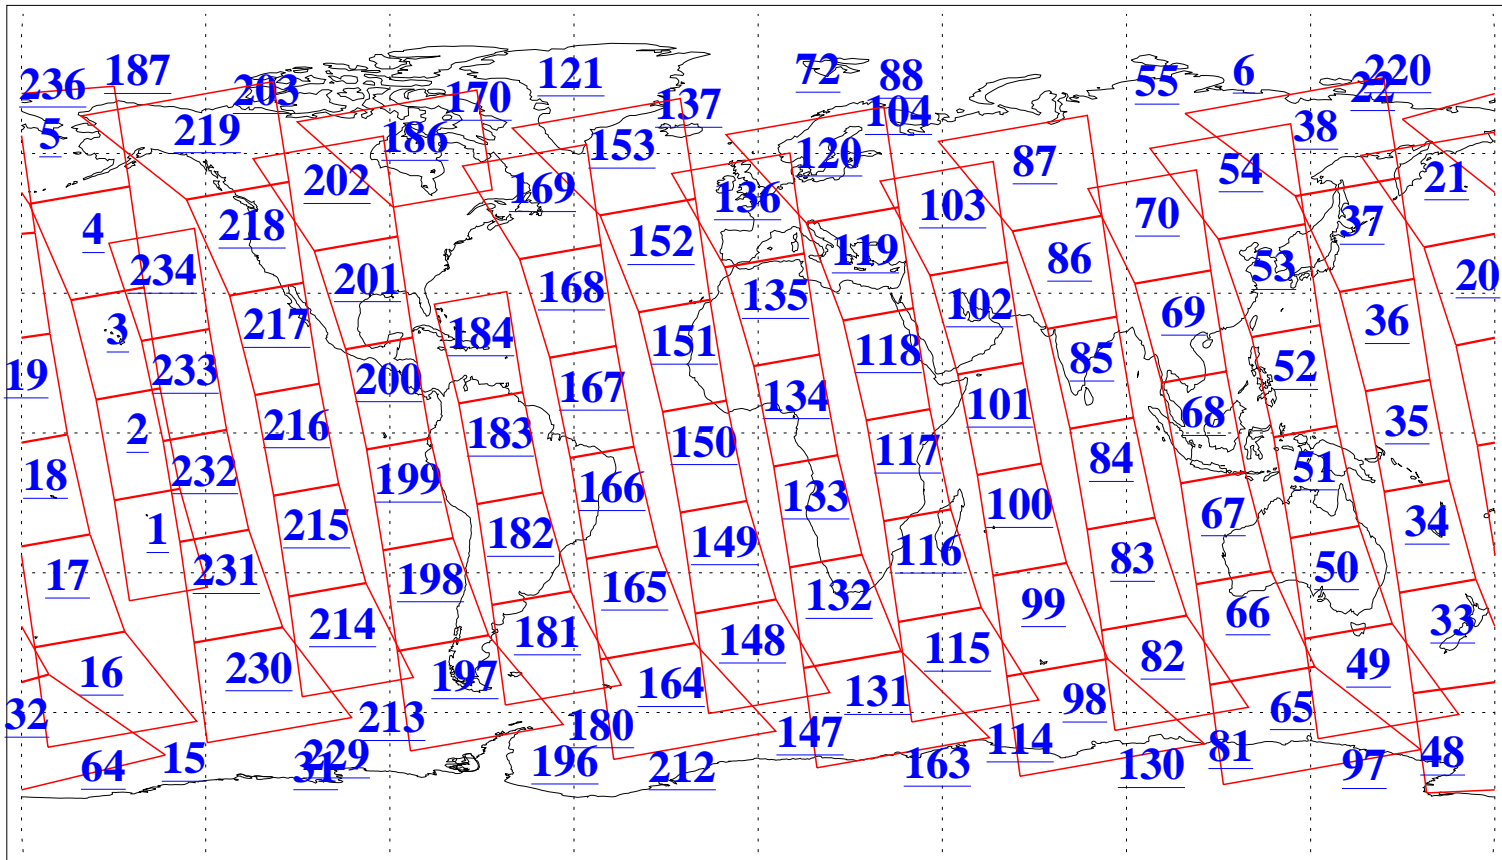

L1B Availability
AMSU Granules: 235
HSB Granules: 0
AIRS Granules: 235

20 Apr 2024
DoY 111
Aqua Day 8022
Granules: 1 to 120

Granules: 121 to 240

Legend: AMSU Available, HSB Available, AIRS Available

L1B Availability
 AMSU Granules: 235
 HSB Granules: 0
 AIRS Granules: 235

20 Apr 2024
 DoY 111
 Aqua Day 8022

Ascending Granules

Descending Granules

Legend: AMSU Available, HSB Available, AIRS Available

L1B Availability
 AMSU Granules: 235
 HSB Granules: 0
 AIRS Granules: 235

20 Apr 2024
 DoY 111
 Aqua Day 8022

Northern Hemisphere Granules

Southern Hemisphere Granules

Legend: AMSU Available, HSB Available, AIRS Available