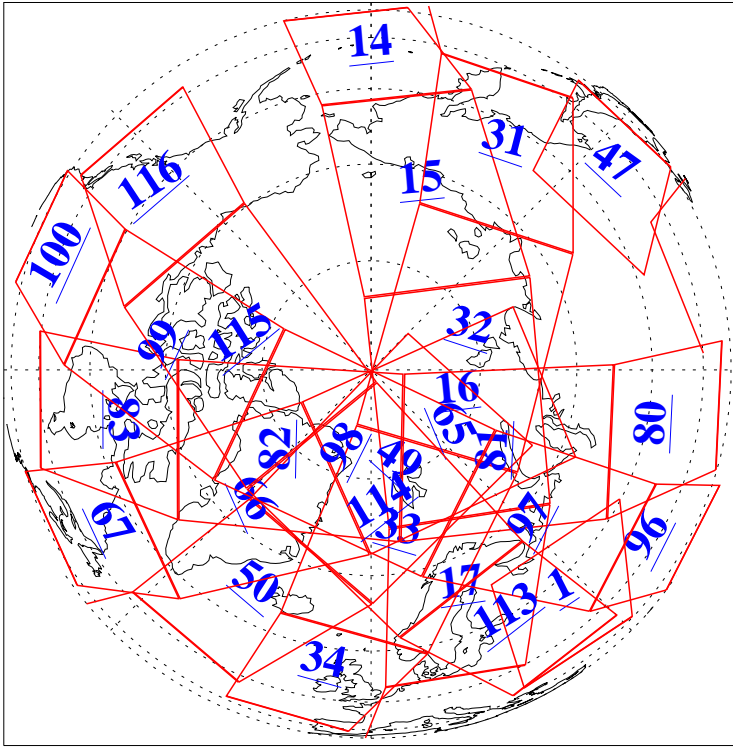

L1B Availability
AMSU Granules: 238
HSB Granules: 0
AIRS Granules: 236

19 Apr 2024
DoY 110
Aqua Day 8021
Granules: 1 to 120

Granules: 121 to 240

Legend: AMSU Available, *HSB Available*, *AIRS Available*

L1B Availability
AMSU Granules: 238
HSB Granules: 0
AIRS Granules: 236

19 Apr 2024
DoY 110
Aqua Day 8021

Ascending Granules

Descending Granules

Legend: AMSU Available, HSB Available, AIRS Available

L1B Availability
 AMSU Granules: 238
 HSB Granules: 0
 AIRS Granules: 236

19 Apr 2024
 DoY 110
 Aqua Day 8021

Northern Hemisphere Granules

Southern Hemisphere Granules

Legend: AMSU Available, HSB Available, **AIRS Available**