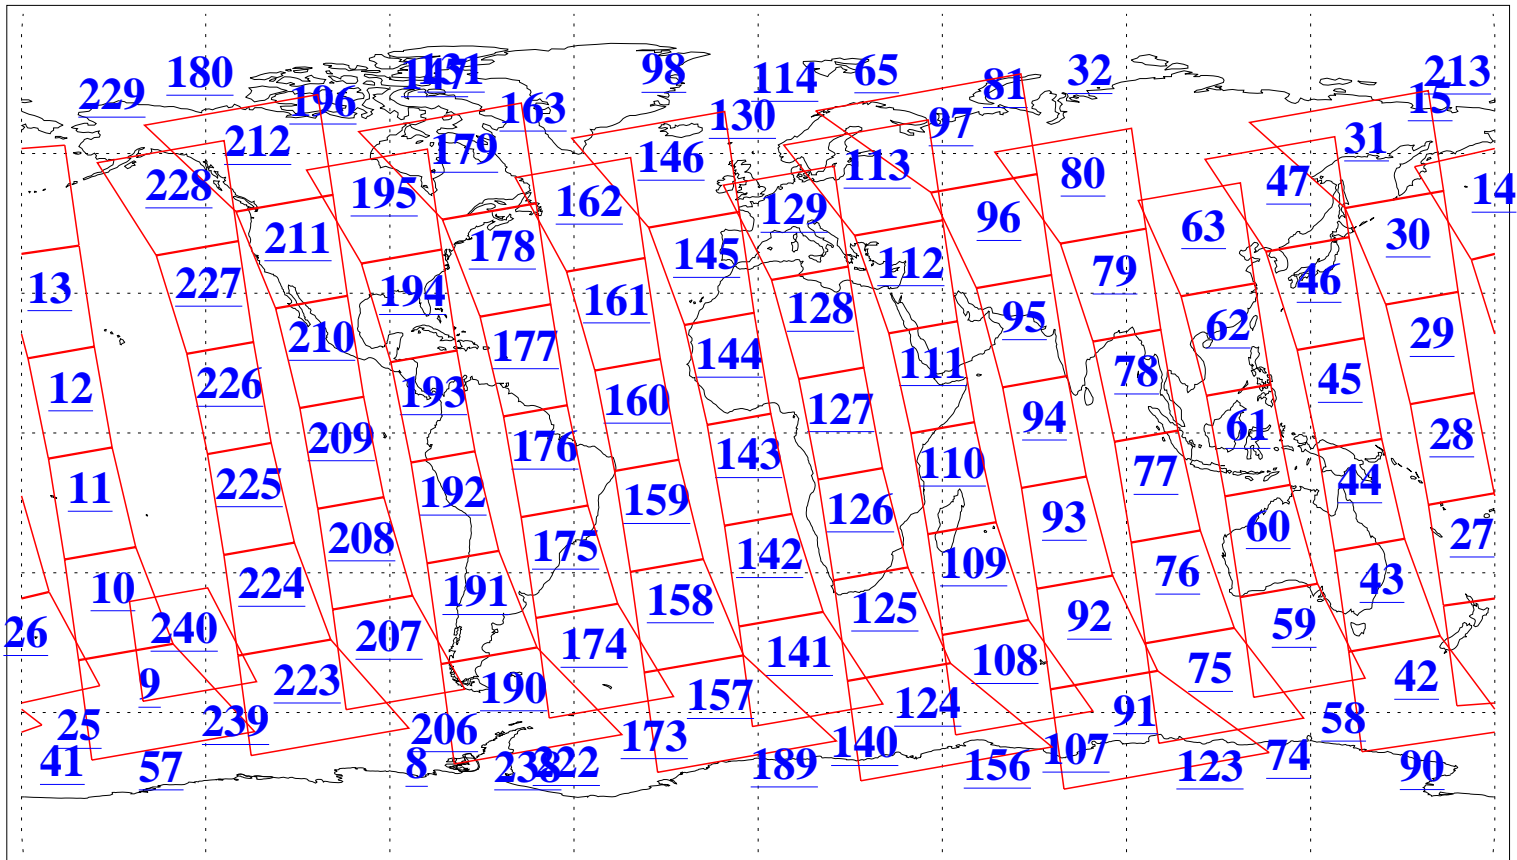

L1B Availability
AMSU Granules: 238
HSB Granules: 0
AIRS Granules: 236

19 Apr 2024
DoY 110
Aqua Day 8021
Granules: 1 to 120

Granules: 121 to 240

Legend: AMSU Available, *HSB Available*, *AIRS Available*

L1B Availability
AMSU Granules: 238
HSB Granules: 0
AIRS Granules: 236

19 Apr 2024
DoY 110
Aqua Day 8021

Ascending Granules

Descending Granules

Legend: AMSU Available, HSB Available, AIRS Available

L1B Availability
 AMSU Granules: 238
 HSB Granules: 0
 AIRS Granules: 236

19 Apr 2024
 DoY 110
 Aqua Day 8021

Northern Hemisphere Granules

Southern Hemisphere Granules

Legend: AMSU Available, HSB Available, **AIRS Available**