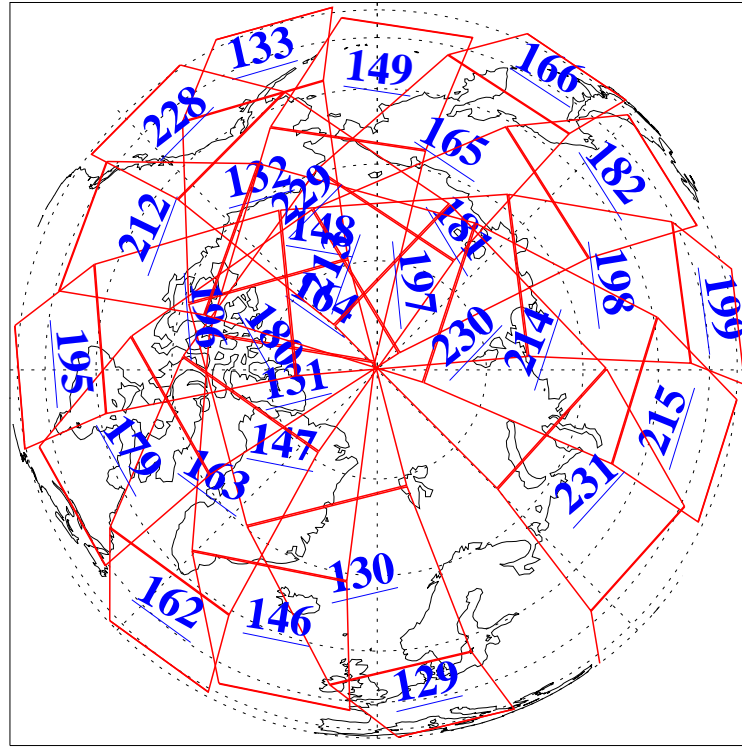

19 Apr 2024
DoY 110
Aqua Day 8021

Ascending Granules

Descending Granules

Legend: AMSU Available, HSB Available, AIRS Available

L1B Availability
 AMSU Granules: 238
 HSB Granules: 0
 AIRS Granules: 236

19 Apr 2024
 DoY 110
 Aqua Day 8021

Northern Hemisphere Granules

Southern Hemisphere Granules

Legend: AMSU Available, HSB Available, **AIRS Available**