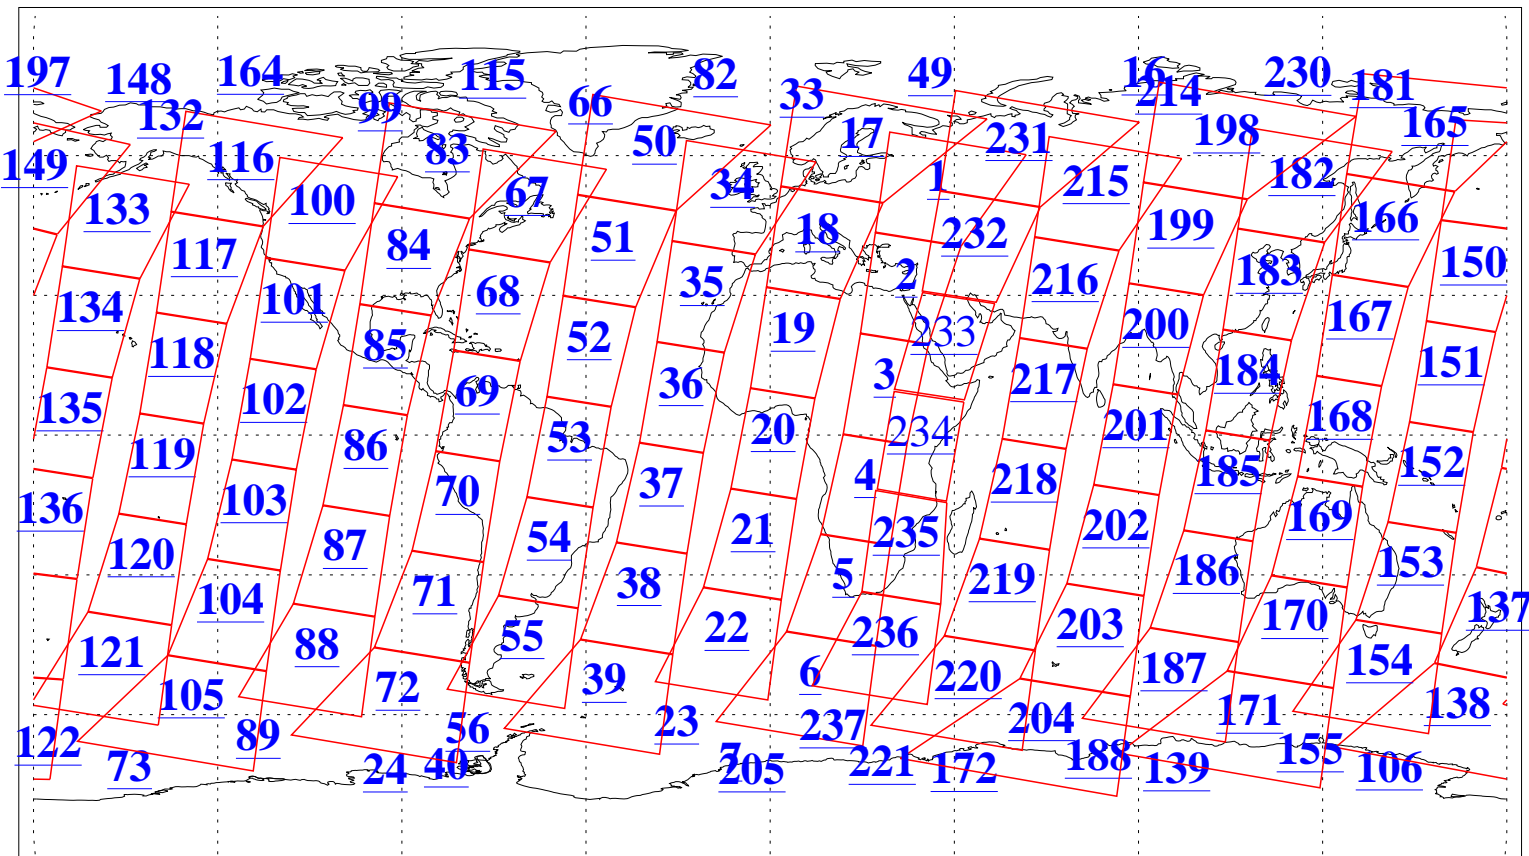

L1B Availability
AMSU Granules: 238
HSB Granules: 0
AIRS Granules: 236

19 Apr 2024
DoY 110
Aqua Day 8021
Granules: 1 to 120

Granules: 121 to 240

Legend: AMSU Available, *HSB Available*, *AIRS Available*

L1B Availability
AMSU Granules: 238
HSB Granules: 0
AIRS Granules: 236

19 Apr 2024
DoY 110
Aqua Day 8021

Ascending Granules

Descending Granules

Legend: AMSU Available, HSB Available, AIRS Available

L1B Availability
 AMSU Granules: 238
 HSB Granules: 0
 AIRS Granules: 236

19 Apr 2024
 DoY 110
 Aqua Day 8021

Northern Hemisphere Granules

Southern Hemisphere Granules

Legend: AMSU Available, HSB Available, **AIRS Available**