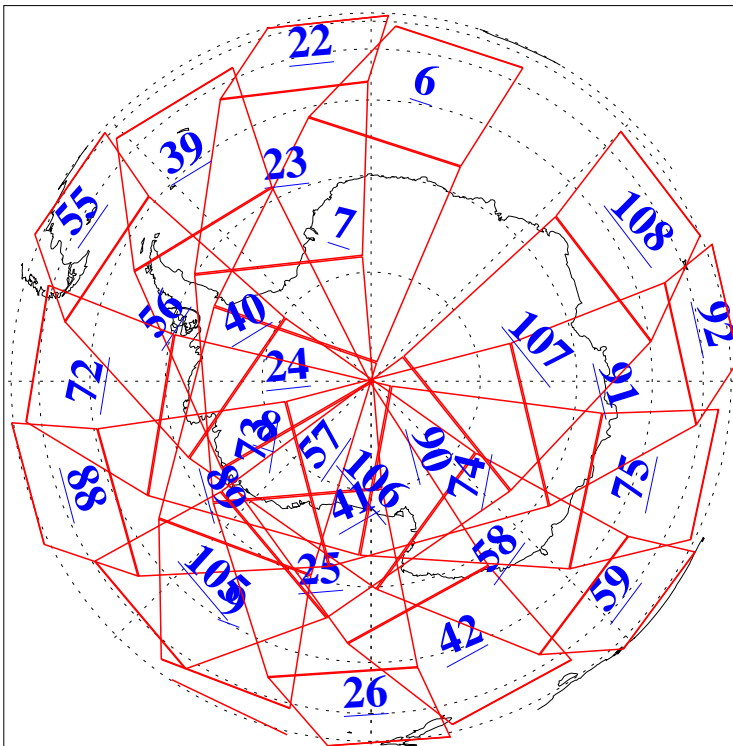

L1B Availability
AMSU Granules: 238
HSB Granules: 0
AIRS Granules: 236

19 Apr 2024
DoY 110
Aqua Day 8021
Granules: 1 to 120

Granules: 121 to 240

Legend: AMSU Available, *HSB Available*, *AIRS Available*

L1B Availability
AMSU Granules: 238
HSB Granules: 0
AIRS Granules: 236

19 Apr 2024
DoY 110
Aqua Day 8021

Ascending Granules

Descending Granules

Legend: AMSU Available, HSB Available, AIRS Available

L1B Availability
 AMSU Granules: 238
 HSB Granules: 0
 AIRS Granules: 236

19 Apr 2024
 DoY 110
 Aqua Day 8021

Northern Hemisphere Granules

Southern Hemisphere Granules

Legend: AMSU Available, HSB Available, **AIRS Available**