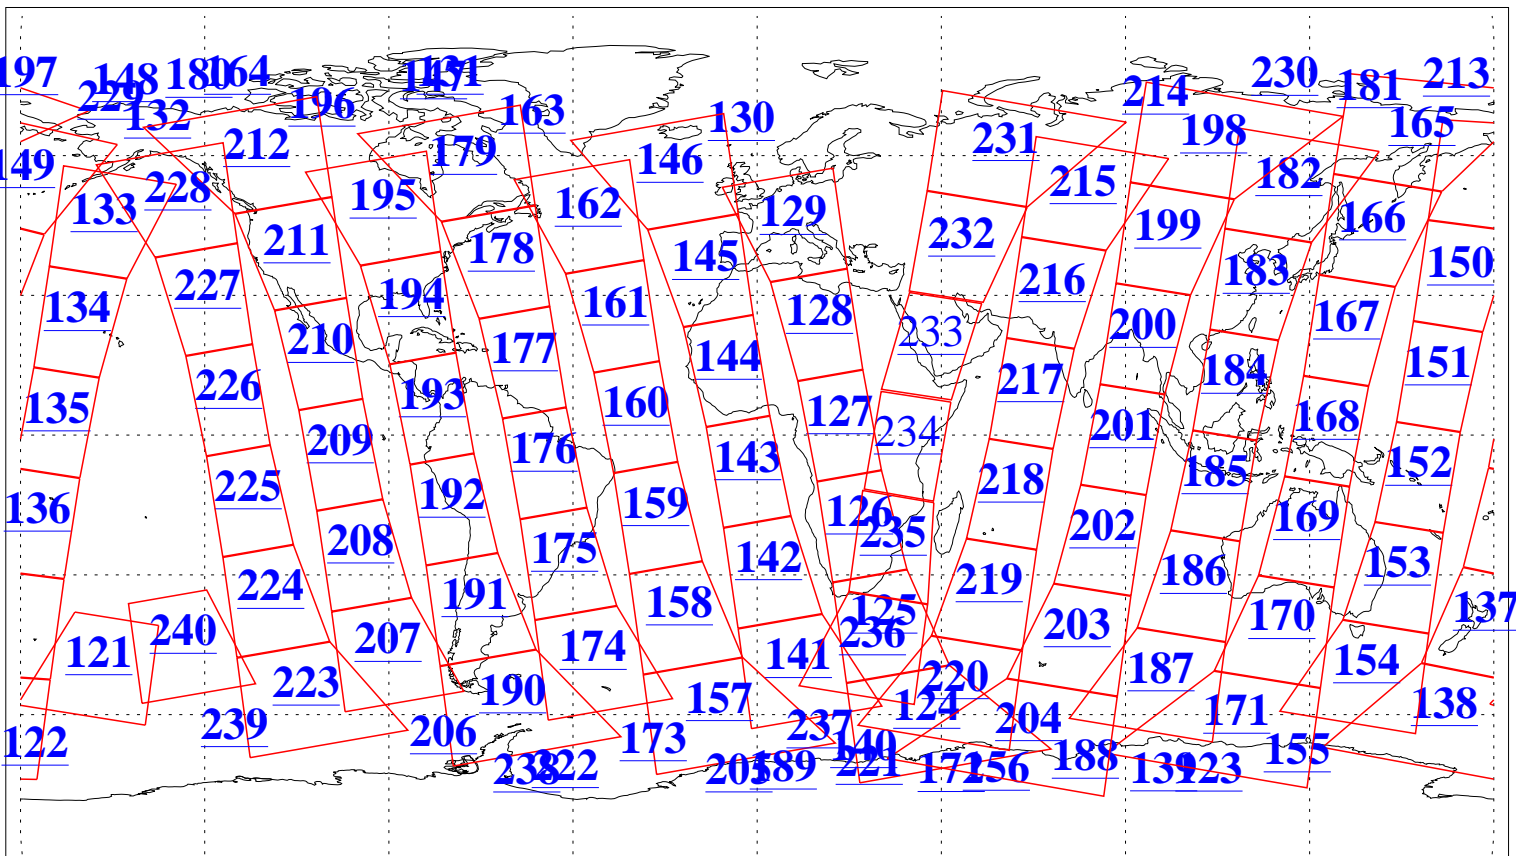

L1B Availability
AMSU Granules: 238
HSB Granules: 0
AIRS Granules: 236

19 Apr 2024
DoY 110
Aqua Day 8021
Granules: 1 to 120

Granules: 121 to 240

Legend: AMSU Available, *HSB Available*, *AIRS Available*

L1B Availability
AMSU Granules: 238
HSB Granules: 0
AIRS Granules: 236

19 Apr 2024
DoY 110
Aqua Day 8021

Ascending Granules

Descending Granules

Legend: AMSU Available, HSB Available, AIRS Available

L1B Availability
 AMSU Granules: 238
 HSB Granules: 0
 AIRS Granules: 236

19 Apr 2024
 DoY 110
 Aqua Day 8021

Northern Hemisphere Granules

Southern Hemisphere Granules

Legend: AMSU Available, HSB Available, **AIRS Available**