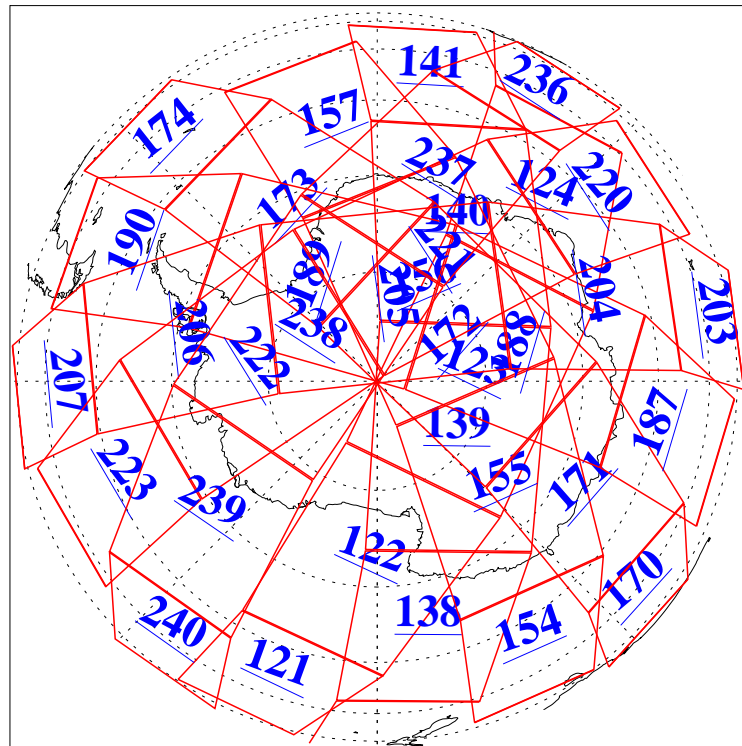

L1B Availability
AMSU Granules: 238
HSB Granules: 0
AIRS Granules: 236

19 Apr 2024
DoY 110
Aqua Day 8021
Granules: 1 to 120

Granules: 121 to 240

Legend: AMSU Available, *HSB Available*, *AIRS Available*

L1B Availability
AMSU Granules: 238
HSB Granules: 0
AIRS Granules: 236

19 Apr 2024
DoY 110
Aqua Day 8021

Ascending Granules

Descending Granules

Legend: AMSU Available, HSB Available, AIRS Available

L1B Availability
 AMSU Granules: 238
 HSB Granules: 0
 AIRS Granules: 236

19 Apr 2024
 DoY 110
 Aqua Day 8021

Northern Hemisphere Granules

Southern Hemisphere Granules

Legend: AMSU Available, HSB Available, **AIRS Available**