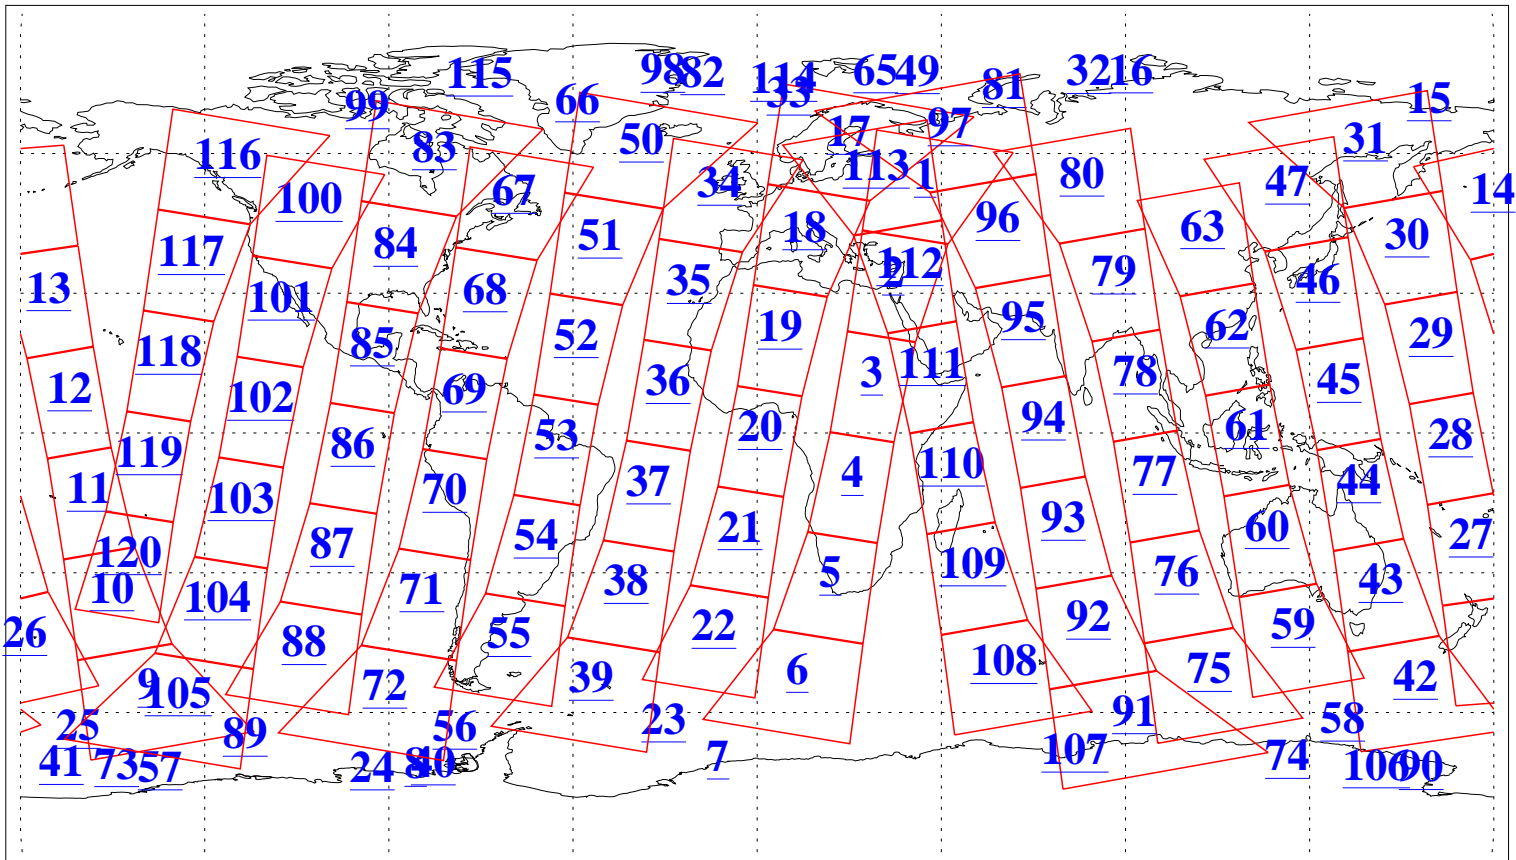

L1B Availability
AMSU Granules: 238
HSB Granules: 0
AIRS Granules: 236

19 Apr 2024
DoY 110
Aqua Day 8021
Granules: 1 to 120

Granules: 121 to 240

Legend: AMSU Available, *HSB Available*, *AIRS Available*

L1B Availability
AMSU Granules: 238
HSB Granules: 0
AIRS Granules: 236

19 Apr 2024
DoY 110
Aqua Day 8021

Ascending Granules

Descending Granules

Legend: AMSU Available, HSB Available, AIRS Available

L1B Availability
 AMSU Granules: 238
 HSB Granules: 0
 AIRS Granules: 236

19 Apr 2024
 DoY 110
 Aqua Day 8021

Northern Hemisphere Granules

Southern Hemisphere Granules

Legend: AMSU Available, HSB Available, **AIRS Available**