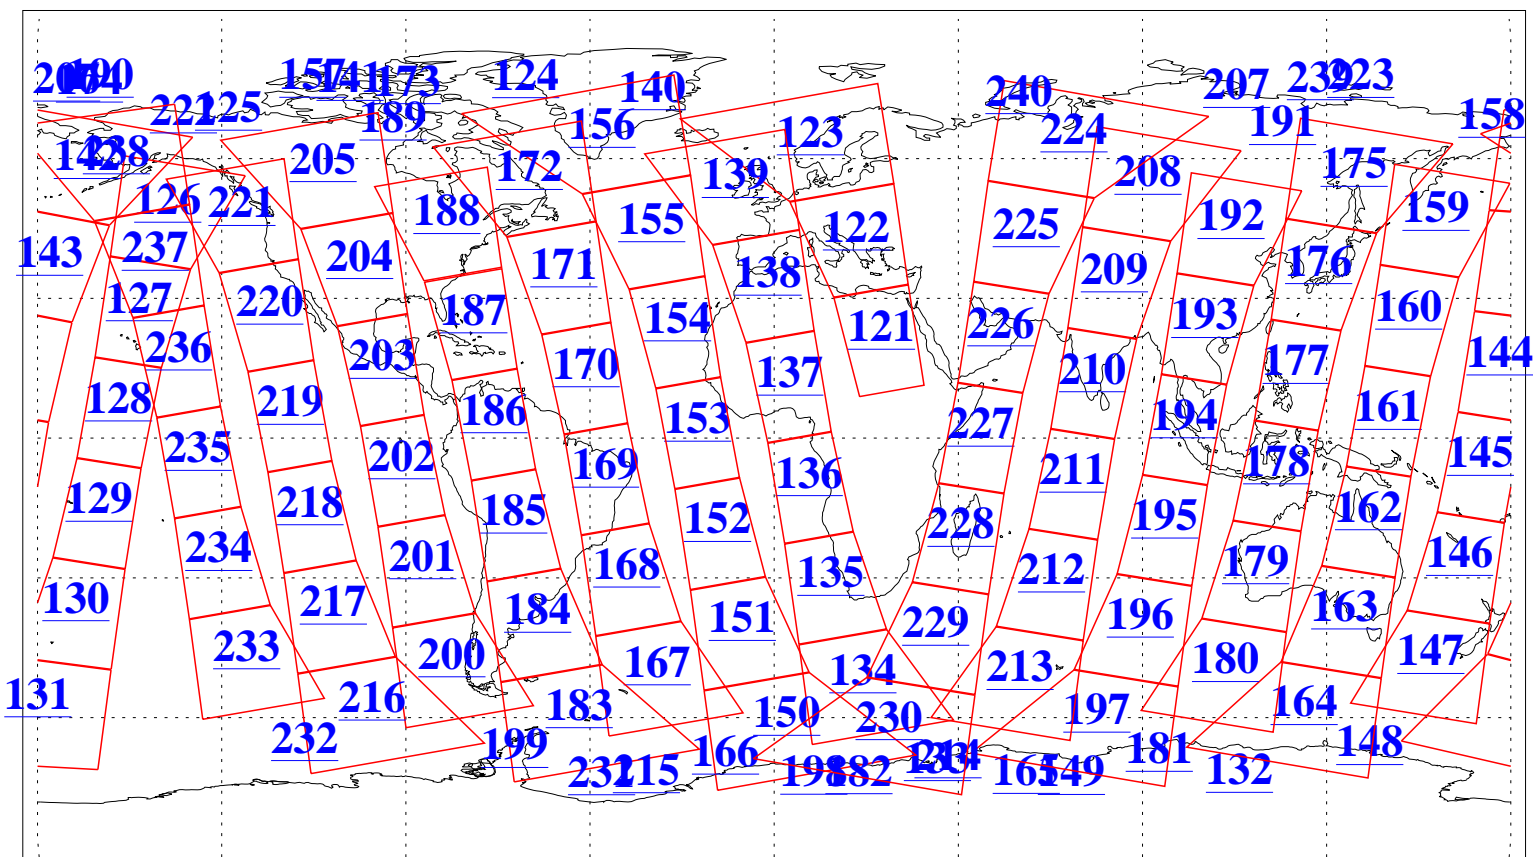

L1B Availability
AMSU Granules: 238
HSB Granules: 0
AIRS Granules: 238

18 Apr 2024
DoY 109
Aqua Day 8020
Granules: 1 to 120

Granules: 121 to 240

Legend: AMSU Available, HSB Available, AIRS Available

L1B Availability
 AMSU Granules: 238
 HSB Granules: 0
 AIRS Granules: 238

18 Apr 2024
 DoY 109
 Aqua Day 8020

Ascending Granules

Descending Granules

Legend: AMSU Available, *HSB Available*, *AIRS Available*

L1B Availability
 AMSU Granules: 238
 HSB Granules: 0
 AIRS Granules: 238

18 Apr 2024
 DoY 109
 Aqua Day 8020

Northern Hemisphere Granules

Southern Hemisphere Granules

Legend: AMSU Available, HSB Available, **AIRS Available**