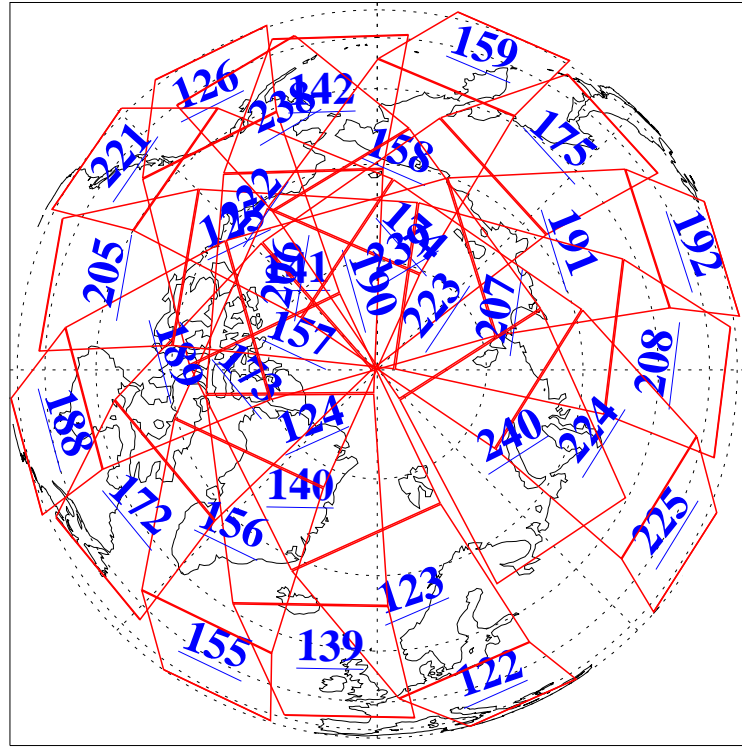

L1B Availability
AMSU Granules: 238
HSB Granules: 0
AIRS Granules: 238

18 Apr 2024
DoY 109
Aqua Day 8020
Granules: 1 to 120

Granules: 121 to 240

Legend: AMSU Available, HSB Available, AIRS Available

L1B Availability
 AMSU Granules: 238
 HSB Granules: 0
 AIRS Granules: 238

18 Apr 2024
 DoY 109
 Aqua Day 8020

Ascending Granules

Descending Granules

Legend: AMSU Available, *HSB Available*, *AIRS Available*

L1B Availability
 AMSU Granules: 238
 HSB Granules: 0
 AIRS Granules: 238

18 Apr 2024
 DoY 109
 Aqua Day 8020

Northern Hemisphere Granules

Southern Hemisphere Granules

Legend: AMSU Available, HSB Available, **AIRS Available**