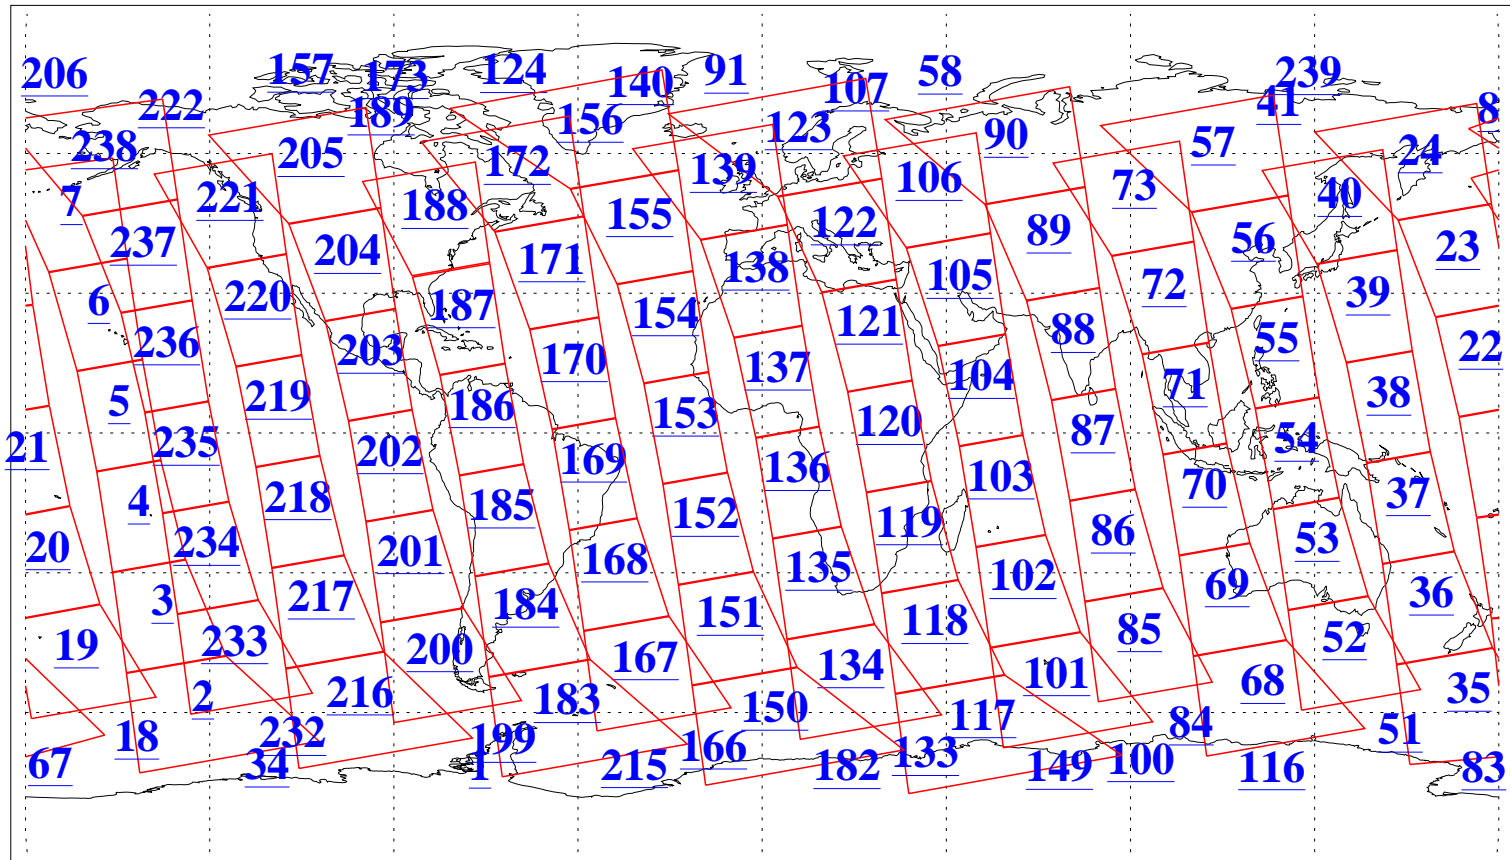

L1B Availability
AMSU Granules: 238
HSB Granules: 0
AIRS Granules: 238

18 Apr 2024
DoY 109
Aqua Day 8020
Granules: 1 to 120

Granules: 121 to 240

Legend: AMSU Available, HSB Available, AIRS Available

L1B Availability
 AMSU Granules: 238
 HSB Granules: 0
 AIRS Granules: 238

18 Apr 2024
 DoY 109
 Aqua Day 8020

Ascending Granules

Descending Granules

Legend: AMSU Available, *HSB Available*, *AIRS Available*

L1B Availability
 AMSU Granules: 238
 HSB Granules: 0
 AIRS Granules: 238

18 Apr 2024
 DoY 109
 Aqua Day 8020

Northern Hemisphere Granules

Southern Hemisphere Granules

Legend: AMSU Available, HSB Available, **AIRS Available**