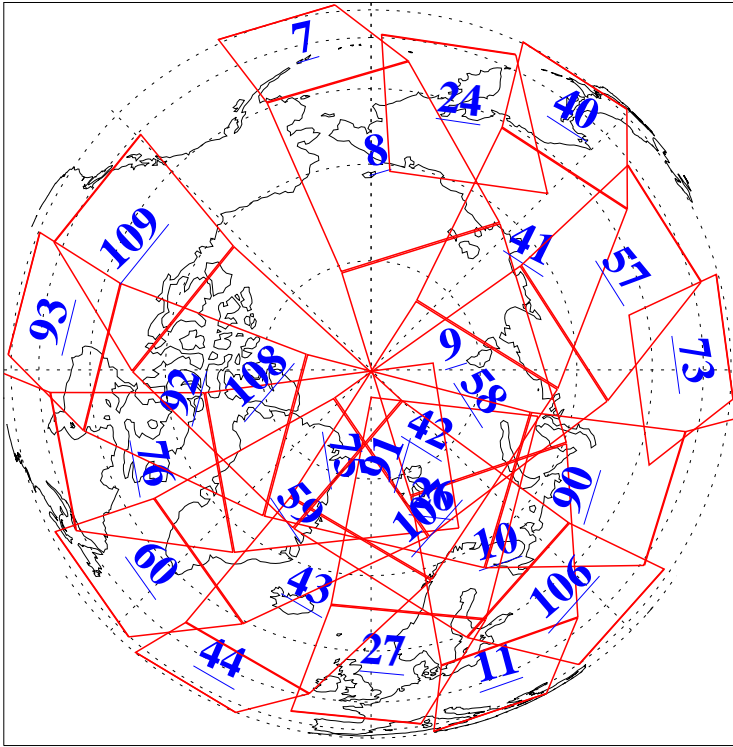

L1B Availability
AMSU Granules: 238
HSB Granules: 0
AIRS Granules: 238

18 Apr 2024
DoY 109
Aqua Day 8020
Granules: 1 to 120

Granules: 121 to 240

Legend: AMSU Available, HSB Available, AIRS Available

L1B Availability
 AMSU Granules: 238
 HSB Granules: 0
 AIRS Granules: 238

18 Apr 2024
 DoY 109
 Aqua Day 8020

Ascending Granules

Descending Granules

Legend: AMSU Available, *HSB Available*, *AIRS Available*

L1B Availability
 AMSU Granules: 238
 HSB Granules: 0
 AIRS Granules: 238

18 Apr 2024
 DoY 109
 Aqua Day 8020

Northern Hemisphere Granules

Southern Hemisphere Granules

Legend: AMSU Available, HSB Available, **AIRS Available**