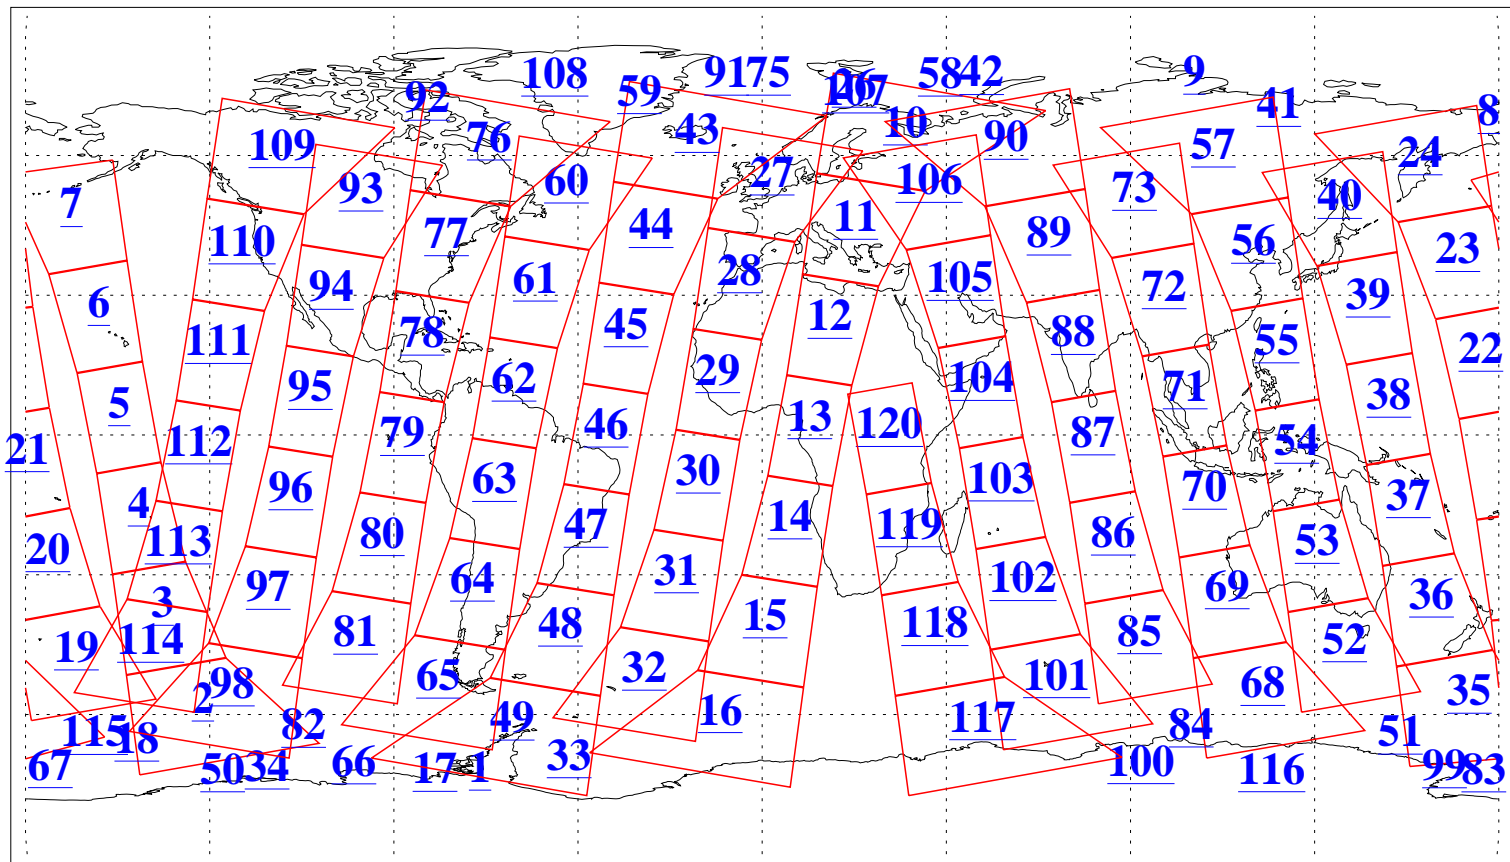

L1B Availability
AMSU Granules: 238
HSB Granules: 0
AIRS Granules: 238

18 Apr 2024
DoY 109
Aqua Day 8020
Granules: 1 to 120

Granules: 121 to 240

Legend: AMSU Available, HSB Available, AIRS Available

L1B Availability
 AMSU Granules: 238
 HSB Granules: 0
 AIRS Granules: 238

18 Apr 2024
 DoY 109
 Aqua Day 8020

Ascending Granules

Descending Granules

Legend: AMSU Available, *HSB Available*, *AIRS Available*

L1B Availability
 AMSU Granules: 238
 HSB Granules: 0
 AIRS Granules: 238

18 Apr 2024
 DoY 109
 Aqua Day 8020

Northern Hemisphere Granules

Southern Hemisphere Granules

Legend: AMSU Available, HSB Available, **AIRS Available**