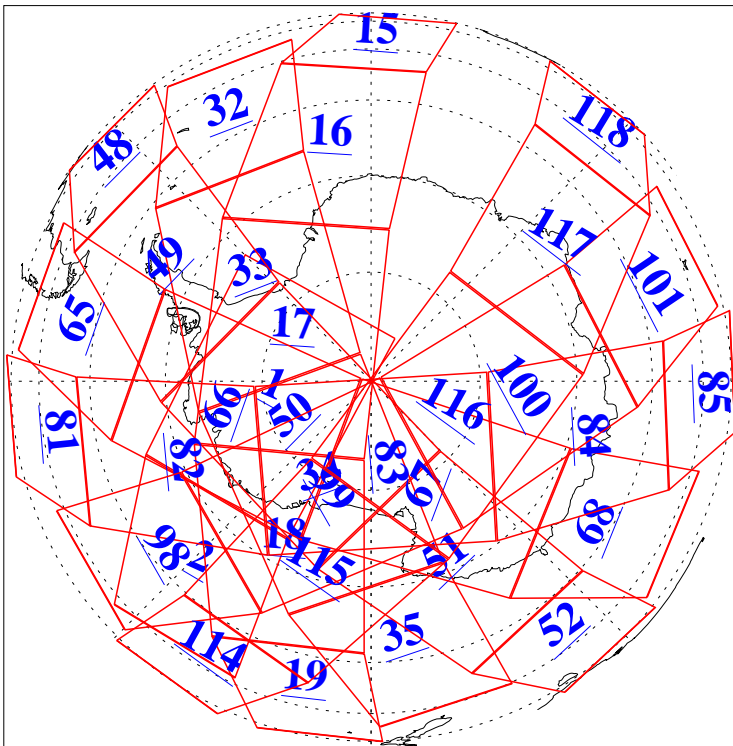

L1B Availability
AMSU Granules: 238
HSB Granules: 0
AIRS Granules: 238

18 Apr 2024
DoY 109
Aqua Day 8020
Granules: 1 to 120

Granules: 121 to 240

Legend: AMSU Available, HSB Available, AIRS Available

L1B Availability
 AMSU Granules: 238
 HSB Granules: 0
 AIRS Granules: 238

18 Apr 2024
 DoY 109
 Aqua Day 8020

Ascending Granules

Descending Granules

Legend: AMSU Available, *HSB Available*, *AIRS Available*

L1B Availability
 AMSU Granules: 238
 HSB Granules: 0
 AIRS Granules: 238

18 Apr 2024
 DoY 109
 Aqua Day 8020

Northern Hemisphere Granules

Southern Hemisphere Granules

Legend: AMSU Available, HSB Available, **AIRS Available**