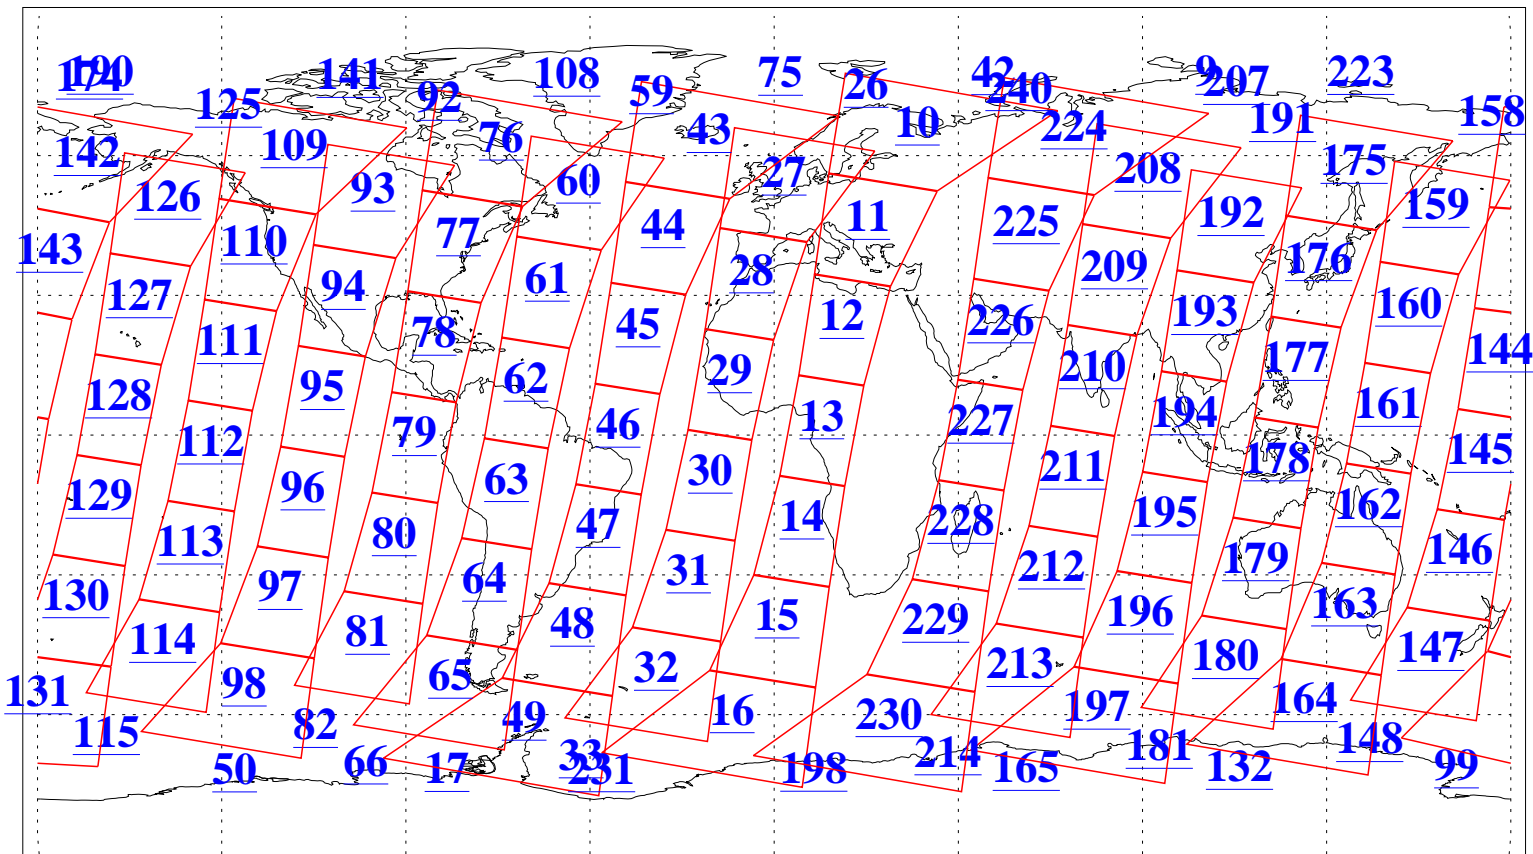

L1B Availability
AMSU Granules: 238
HSB Granules: 0
AIRS Granules: 238

18 Apr 2024
DoY 109
Aqua Day 8020
Granules: 1 to 120

Granules: 121 to 240

Legend: AMSU Available, HSB Available, AIRS Available

L1B Availability
 AMSU Granules: 238
 HSB Granules: 0
 AIRS Granules: 238

18 Apr 2024
 DoY 109
 Aqua Day 8020

Ascending Granules

Descending Granules

Legend: AMSU Available, *HSB Available*, *AIRS Available*

L1B Availability
 AMSU Granules: 238
 HSB Granules: 0
 AIRS Granules: 238

18 Apr 2024
 DoY 109
 Aqua Day 8020

Northern Hemisphere Granules

Southern Hemisphere Granules

Legend: AMSU Available, HSB Available, **AIRS Available**