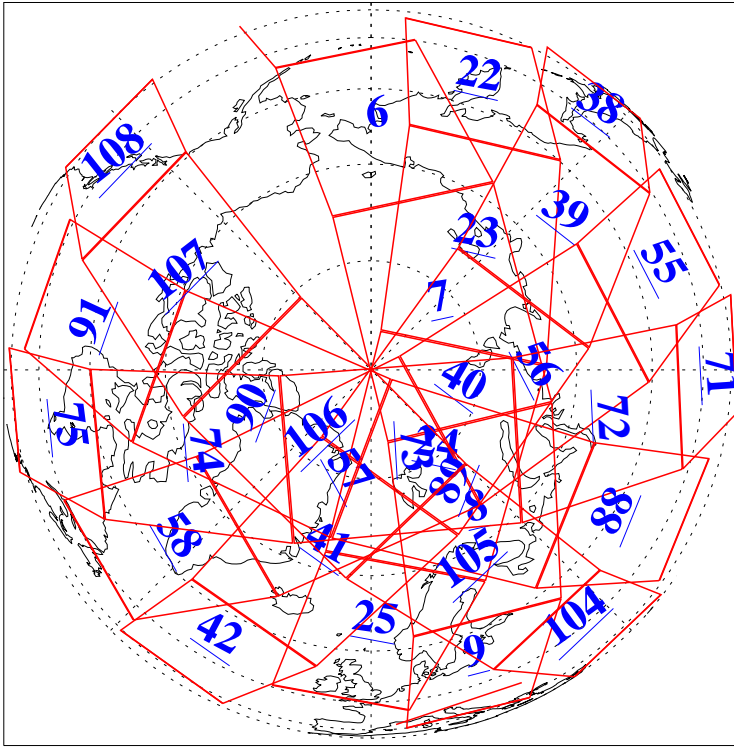

L1B Availability
AMSU Granules: 239
HSB Granules: 0
AIRS Granules: 240

30 Dec 2021
DoY 364
Aqua Day 7180
Granules: 1 to 120

Granules: 121 to 240

Legend: AMSU Available, HSB Available, AIRS Available

L1B Availability
 AMSU Granules: 239
 HSB Granules: 0
 AIRS Granules: 240

30 Dec 2021
 DoY 364
 Aqua Day 7180

Ascending Granules

Descending Granules

Legend: AMSU Available, HSB Available, AIRS Available

L1B Availability
 AMSU Granules: 239
 HSB Granules: 0
 AIRS Granules: 240

30 Dec 2021
 DoY 364
 Aqua Day 7180

Northern Hemisphere Granules

Southern Hemisphere Granules

Legend: AMSU Available, HSB Available, AIRS Available