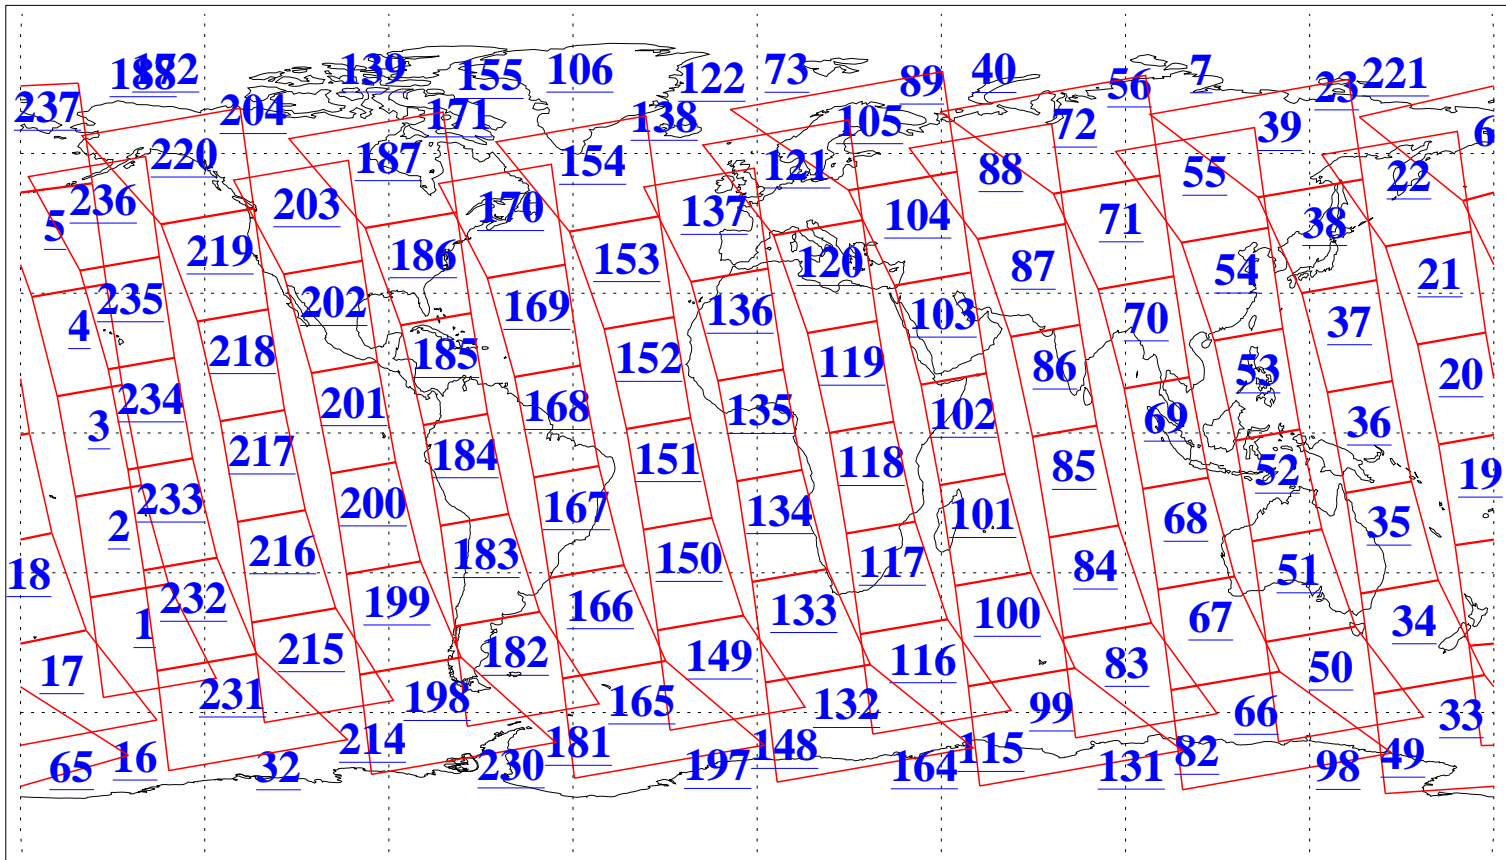

L1B Availability
AMSU Granules: 239
HSB Granules: 0
AIRS Granules: 240

30 Dec 2021
DoY 364
Aqua Day 7180
Granules: 1 to 120

Granules: 121 to 240

Legend: AMSU Available, HSB Available, AIRS Available

L1B Availability
 AMSU Granules: 239
 HSB Granules: 0
 AIRS Granules: 240

30 Dec 2021
 DoY 364
 Aqua Day 7180

Ascending Granules

Descending Granules

Legend: AMSU Available, HSB Available, AIRS Available

L1B Availability
 AMSU Granules: 239
 HSB Granules: 0
 AIRS Granules: 240

30 Dec 2021
 DoY 364
 Aqua Day 7180

Northern Hemisphere Granules

Southern Hemisphere Granules

Legend: AMSU Available, HSB Available, AIRS Available