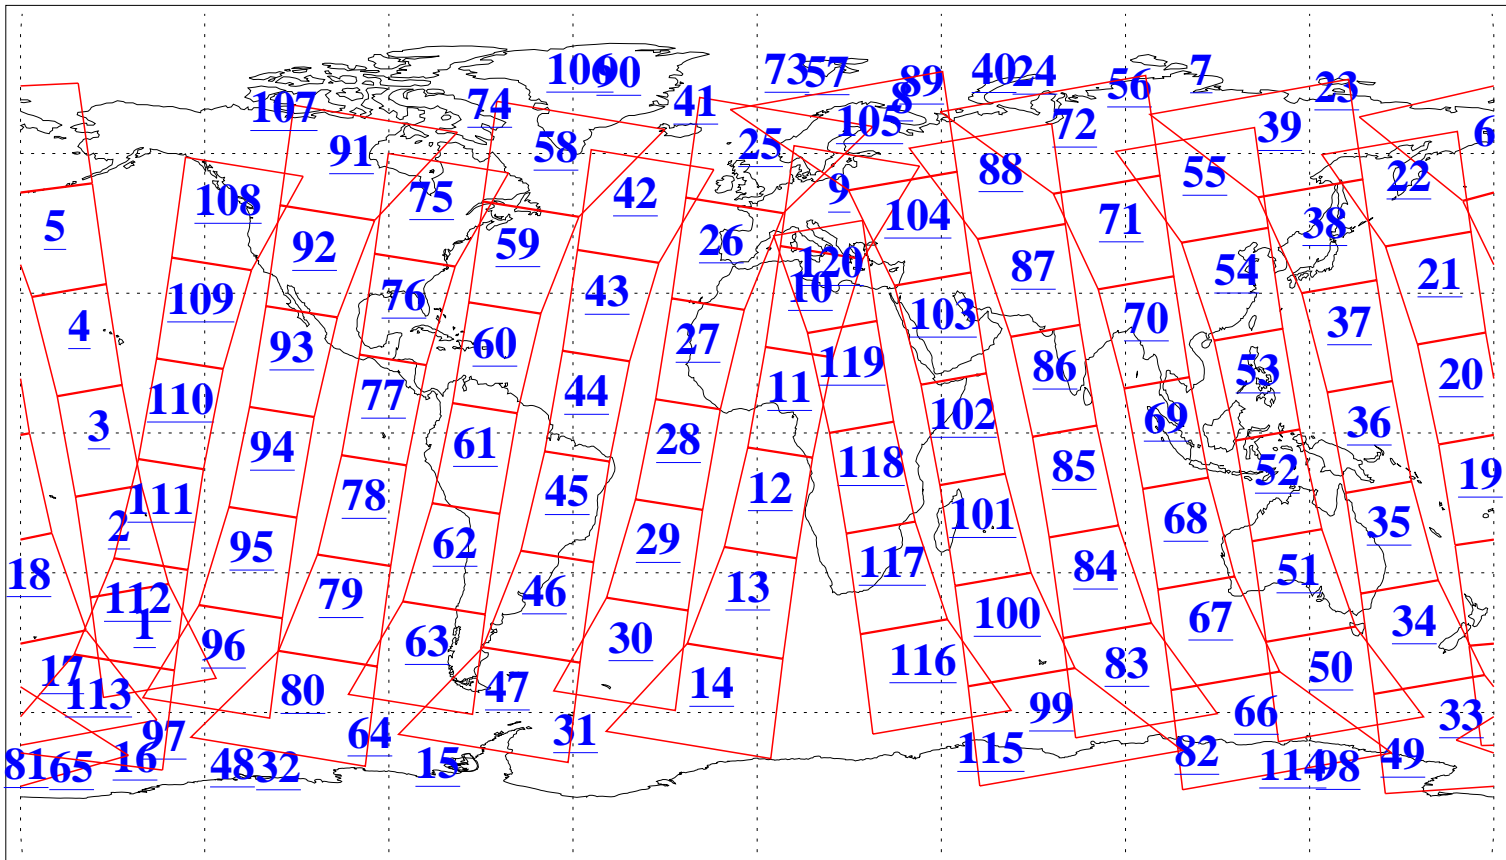

L1B Availability
AMSU Granules: 239
HSB Granules: 0
AIRS Granules: 240

30 Dec 2021
DoY 364
Aqua Day 7180
Granules: 1 to 120

Granules: 121 to 240

Legend: AMSU Available, HSB Available, AIRS Available

L1B Availability
 AMSU Granules: 239
 HSB Granules: 0
 AIRS Granules: 240

30 Dec 2021
 DoY 364
 Aqua Day 7180

Ascending Granules

Descending Granules

Legend: AMSU Available, HSB Available, AIRS Available

L1B Availability
 AMSU Granules: 239
 HSB Granules: 0
 AIRS Granules: 240

30 Dec 2021
 DoY 364
 Aqua Day 7180

Northern Hemisphere Granules

Southern Hemisphere Granules

Legend: AMSU Available, HSB Available, AIRS Available