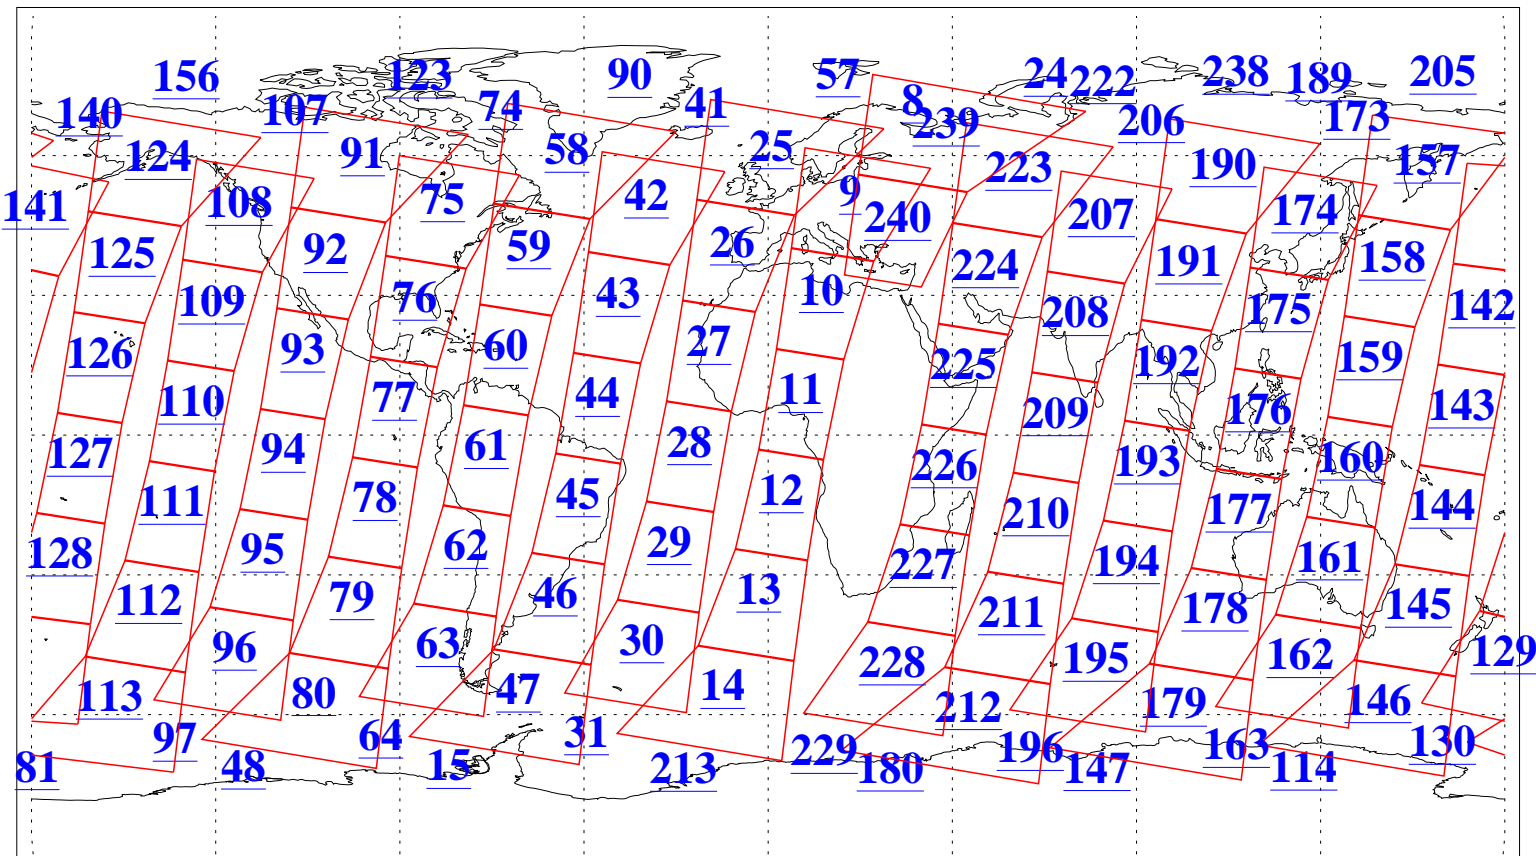

L1B Availability
AMSU Granules: 239
HSB Granules: 0
AIRS Granules: 240

30 Dec 2021
DoY 364
Aqua Day 7180
Granules: 1 to 120

Granules: 121 to 240

Legend: AMSU Available, HSB Available, AIRS Available

L1B Availability
 AMSU Granules: 239
 HSB Granules: 0
 AIRS Granules: 240

30 Dec 2021
 DoY 364
 Aqua Day 7180

Ascending Granules

Descending Granules

Legend: AMSU Available, HSB Available, AIRS Available

L1B Availability
 AMSU Granules: 239
 HSB Granules: 0
 AIRS Granules: 240

30 Dec 2021
 DoY 364
 Aqua Day 7180

Northern Hemisphere Granules

Southern Hemisphere Granules

Legend: AMSU Available, HSB Available, AIRS Available