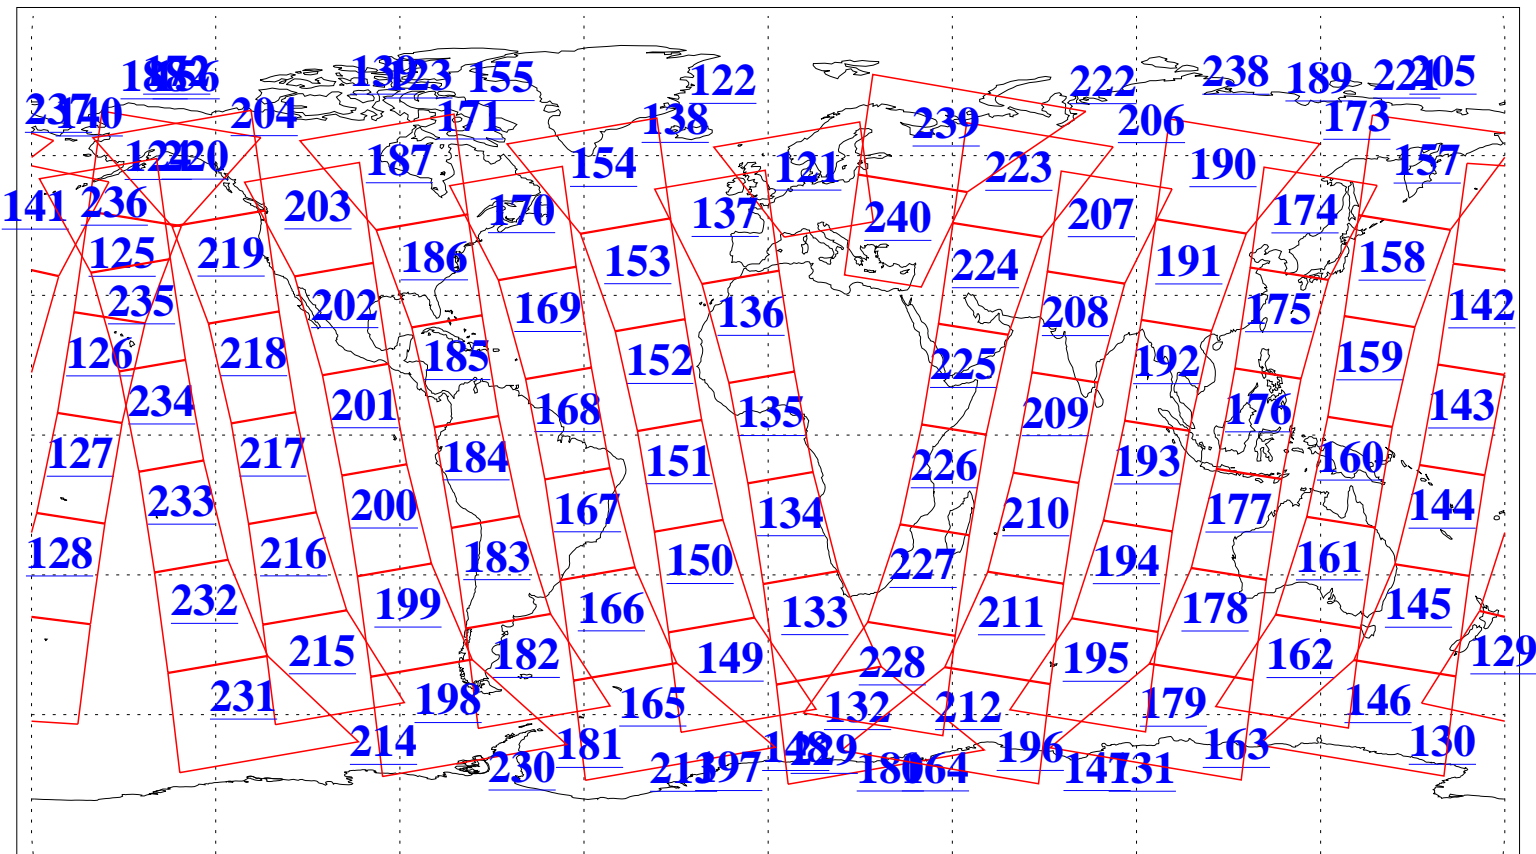

L1B Availability
AMSU Granules: 239
HSB Granules: 0
AIRS Granules: 240

30 Dec 2021
DoY 364
Aqua Day 7180
Granules: 1 to 120

Granules: 121 to 240

Legend: AMSU Available, HSB Available, AIRS Available

L1B Availability
 AMSU Granules: 239
 HSB Granules: 0
 AIRS Granules: 240

30 Dec 2021
 DoY 364
 Aqua Day 7180

Ascending Granules

Descending Granules

Legend: AMSU Available, HSB Available, AIRS Available

L1B Availability
 AMSU Granules: 239
 HSB Granules: 0
 AIRS Granules: 240

30 Dec 2021
 DoY 364
 Aqua Day 7180