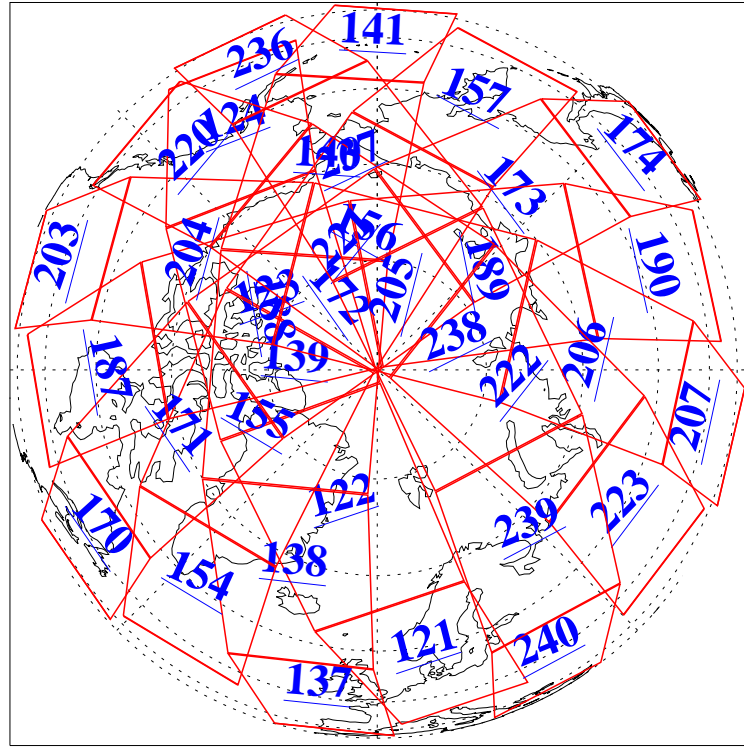

30 Dec 2021
 DoY 364
 Aqua Day 7180

Ascending Granules

Descending Granules

Legend: AMSU Available, HSB Available, AIRS Available

L1B Availability
 AMSU Granules: 239
 HSB Granules: 0
 AIRS Granules: 240

30 Dec 2021
 DoY 364
 Aqua Day 7180

Northern Hemisphere Granules

Southern Hemisphere Granules

Legend: AMSU Available, HSB Available, AIRS Available