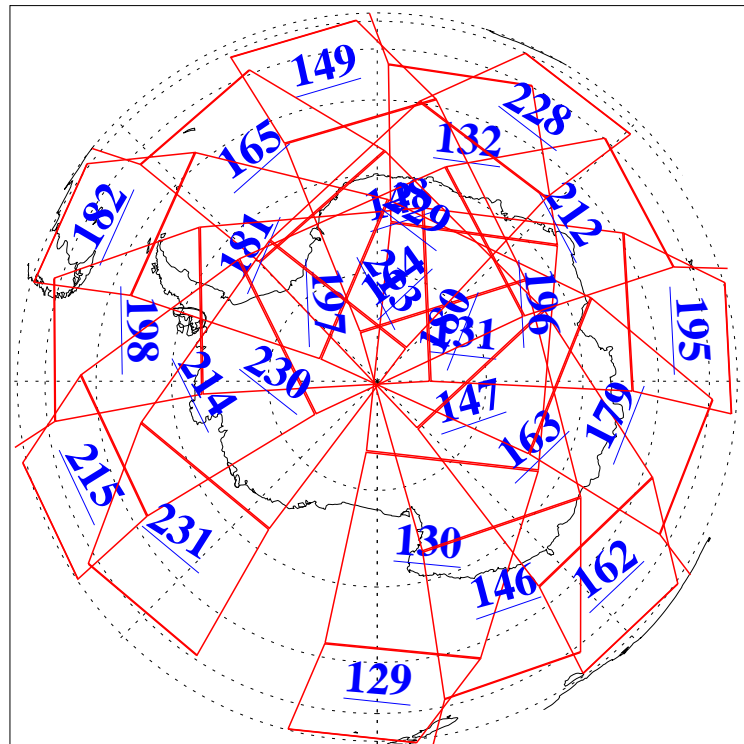

30 Dec 2021
 DoY 364
 Aqua Day 7180

Ascending Granules

Descending Granules

Legend: AMSU Available, HSB Available, AIRS Available

L1B Availability
 AMSU Granules: 239
 HSB Granules: 0
 AIRS Granules: 240

30 Dec 2021
 DoY 364
 Aqua Day 7180

Northern Hemisphere Granules

Southern Hemisphere Granules

Legend: AMSU Available, HSB Available, AIRS Available