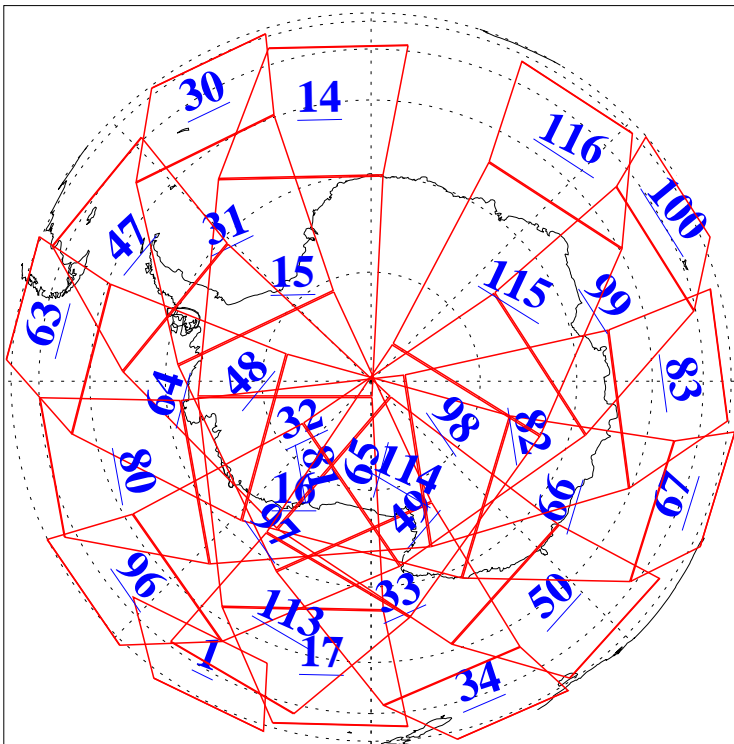

L1B Availability
AMSU Granules: 239
HSB Granules: 0
AIRS Granules: 240

30 Dec 2021
DoY 364
Aqua Day 7180
Granules: 1 to 120

Granules: 121 to 240

Legend: AMSU Available, HSB Available, AIRS Available

L1B Availability
 AMSU Granules: 239
 HSB Granules: 0
 AIRS Granules: 240

30 Dec 2021
 DoY 364
 Aqua Day 7180

Ascending Granules

Descending Granules

Legend: AMSU Available, HSB Available, AIRS Available

L1B Availability
 AMSU Granules: 239
 HSB Granules: 0
 AIRS Granules: 240

30 Dec 2021
 DoY 364
 Aqua Day 7180

Northern Hemisphere Granules

Southern Hemisphere Granules

Legend: AMSU Available, HSB Available, AIRS Available