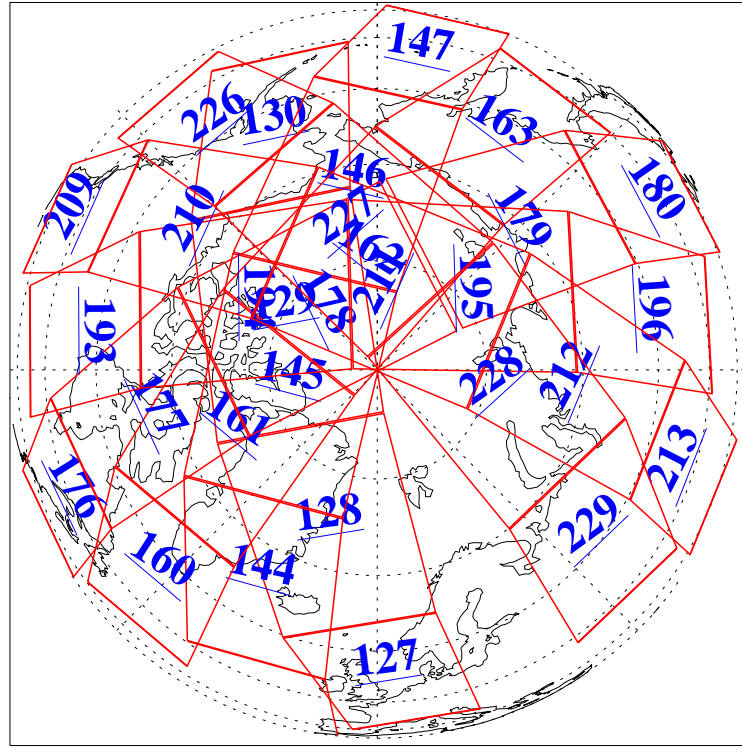

L1B Availability  
AMSU Granules: 240  
HSB Granules: 0  
AIRS Granules: 240

8 Dec 2021  
DoY 342  
Aqua Day 7158

Ascending Granules

Descending Granules

Legend: AMSU Available, *HSB Available*, *AIRS Available*

L1B Availability  
 AMSU Granules: 240  
 HSB Granules: 0  
 AIRS Granules: 240

8 Dec 2021  
 DoY 342  
 Aqua Day 7158

Northern Hemisphere Granules

Southern Hemisphere Granules

Legend: AMSU Available, HSB Available, **AIRS Available**