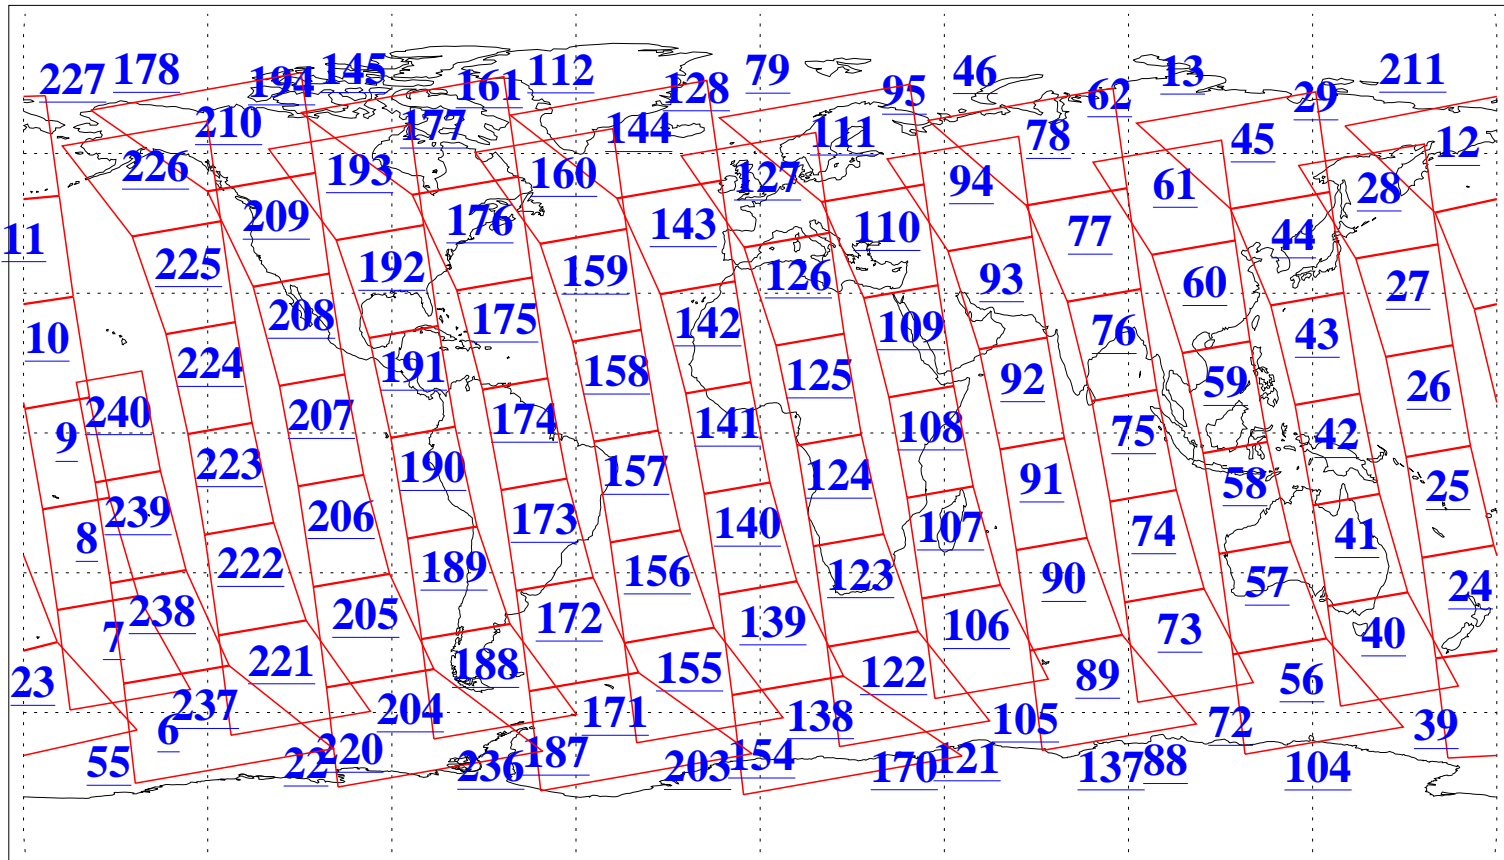

L1B Availability  
AMSU Granules: 240  
HSB Granules: 0  
AIRS Granules: 240

8 Dec 2021  
DoY 342  
Aqua Day 7158  
Granules: 1 to 120

Granules: 121 to 240

Legend: AMSU Available, HSB Available, AIRS Available

L1B Availability  
AMSU Granules: 240  
HSB Granules: 0  
AIRS Granules: 240

8 Dec 2021  
DoY 342  
Aqua Day 7158

Ascending Granules

Descending Granules

Legend: AMSU Available, *HSB Available*, *AIRS Available*

L1B Availability  
 AMSU Granules: 240  
 HSB Granules: 0  
 AIRS Granules: 240

8 Dec 2021  
 DoY 342  
 Aqua Day 7158

Northern Hemisphere Granules

Southern Hemisphere Granules

Legend: AMSU Available, HSB Available, **AIRS Available**