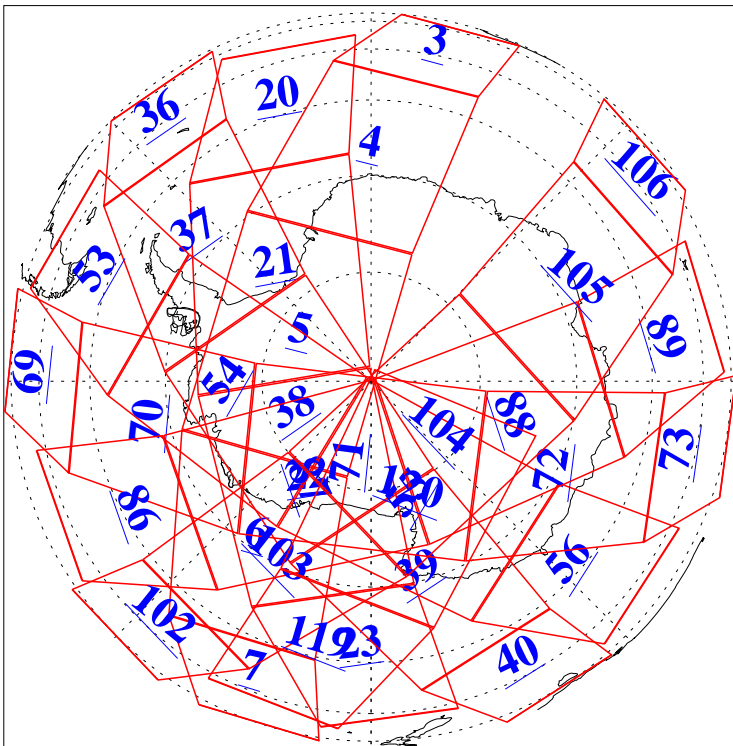

L1B Availability  
AMSU Granules: 240  
HSB Granules: 0  
AIRS Granules: 240

8 Dec 2021  
DoY 342  
Aqua Day 7158  
Granules: 1 to 120

Granules: 121 to 240

Legend: AMSU Available, HSB Available, AIRS Available

L1B Availability  
AMSU Granules: 240  
HSB Granules: 0  
AIRS Granules: 240

8 Dec 2021  
DoY 342  
Aqua Day 7158

Ascending Granules

Descending Granules

Legend: AMSU Available, *HSB Available*, *AIRS Available*

L1B Availability  
 AMSU Granules: 240  
 HSB Granules: 0  
 AIRS Granules: 240

8 Dec 2021  
 DoY 342  
 Aqua Day 7158

Northern Hemisphere Granules

Southern Hemisphere Granules

Legend: AMSU Available, HSB Available, **AIRS Available**