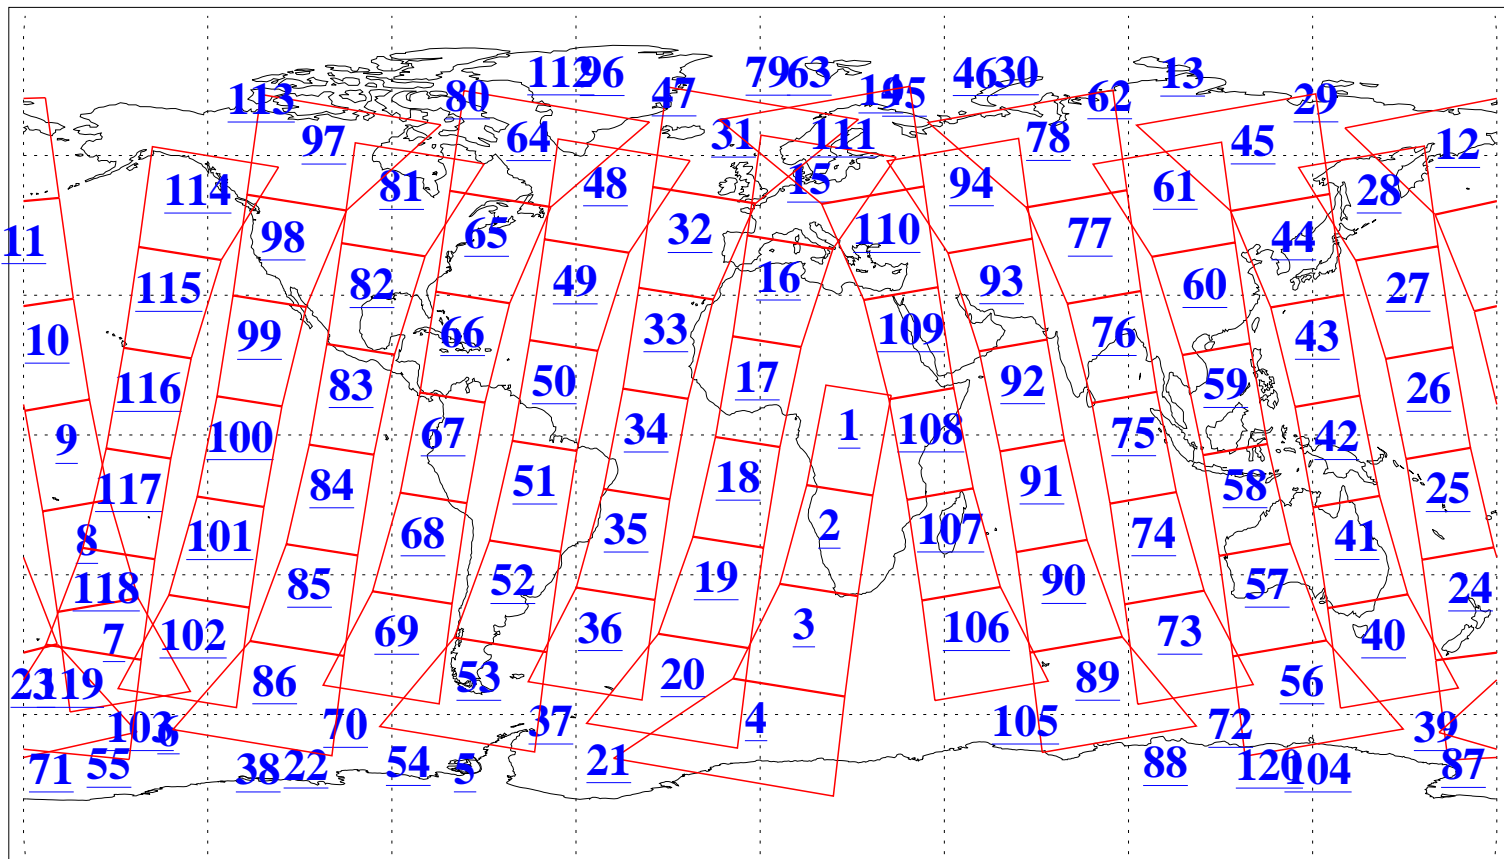

L1B Availability  
AMSU Granules: 240  
HSB Granules: 0  
AIRS Granules: 240

8 Dec 2021  
DoY 342  
Aqua Day 7158  
Granules: 1 to 120

Granules: 121 to 240

Legend: AMSU Available, HSB Available, AIRS Available

L1B Availability  
AMSU Granules: 240  
HSB Granules: 0  
AIRS Granules: 240

8 Dec 2021  
DoY 342  
Aqua Day 7158

Ascending Granules

Descending Granules

Legend: AMSU Available, *HSB Available*, *AIRS Available*

L1B Availability  
 AMSU Granules: 240  
 HSB Granules: 0  
 AIRS Granules: 240

8 Dec 2021  
 DoY 342  
 Aqua Day 7158

Northern Hemisphere Granules

Southern Hemisphere Granules

Legend: AMSU Available, HSB Available, **AIRS Available**