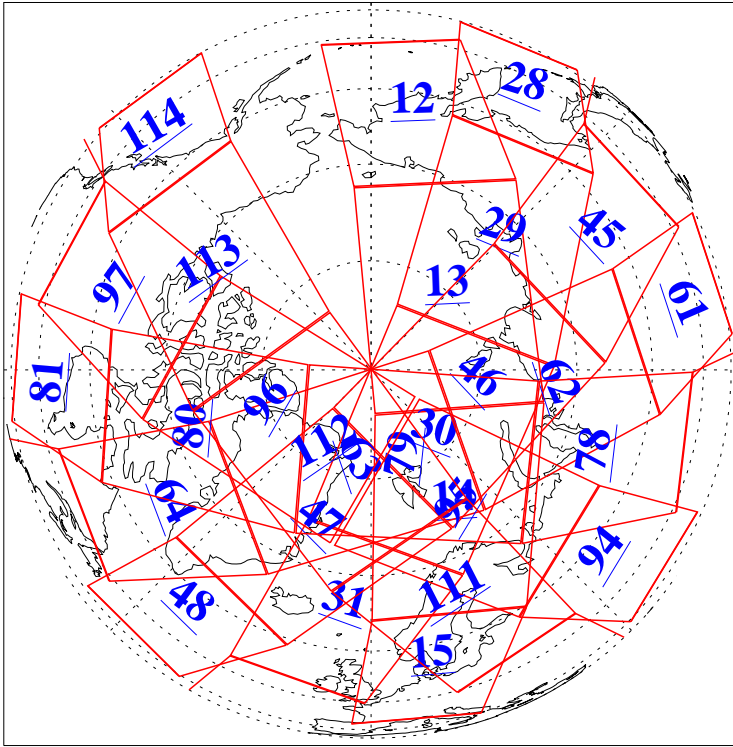

L1B Availability  
AMSU Granules: 240  
HSB Granules: 0  
AIRS Granules: 240

8 Dec 2021  
DoY 342  
Aqua Day 7158  
Granules: 1 to 120

Granules: 121 to 240

Legend: AMSU Available, HSB Available, AIRS Available

L1B Availability  
AMSU Granules: 240  
HSB Granules: 0  
AIRS Granules: 240

8 Dec 2021  
DoY 342  
Aqua Day 7158

Ascending Granules

Descending Granules

Legend: AMSU Available, *HSB Available*, *AIRS Available*

L1B Availability  
 AMSU Granules: 240  
 HSB Granules: 0  
 AIRS Granules: 240

8 Dec 2021  
 DoY 342  
 Aqua Day 7158

Northern Hemisphere Granules

Southern Hemisphere Granules

Legend: AMSU Available, HSB Available, **AIRS Available**