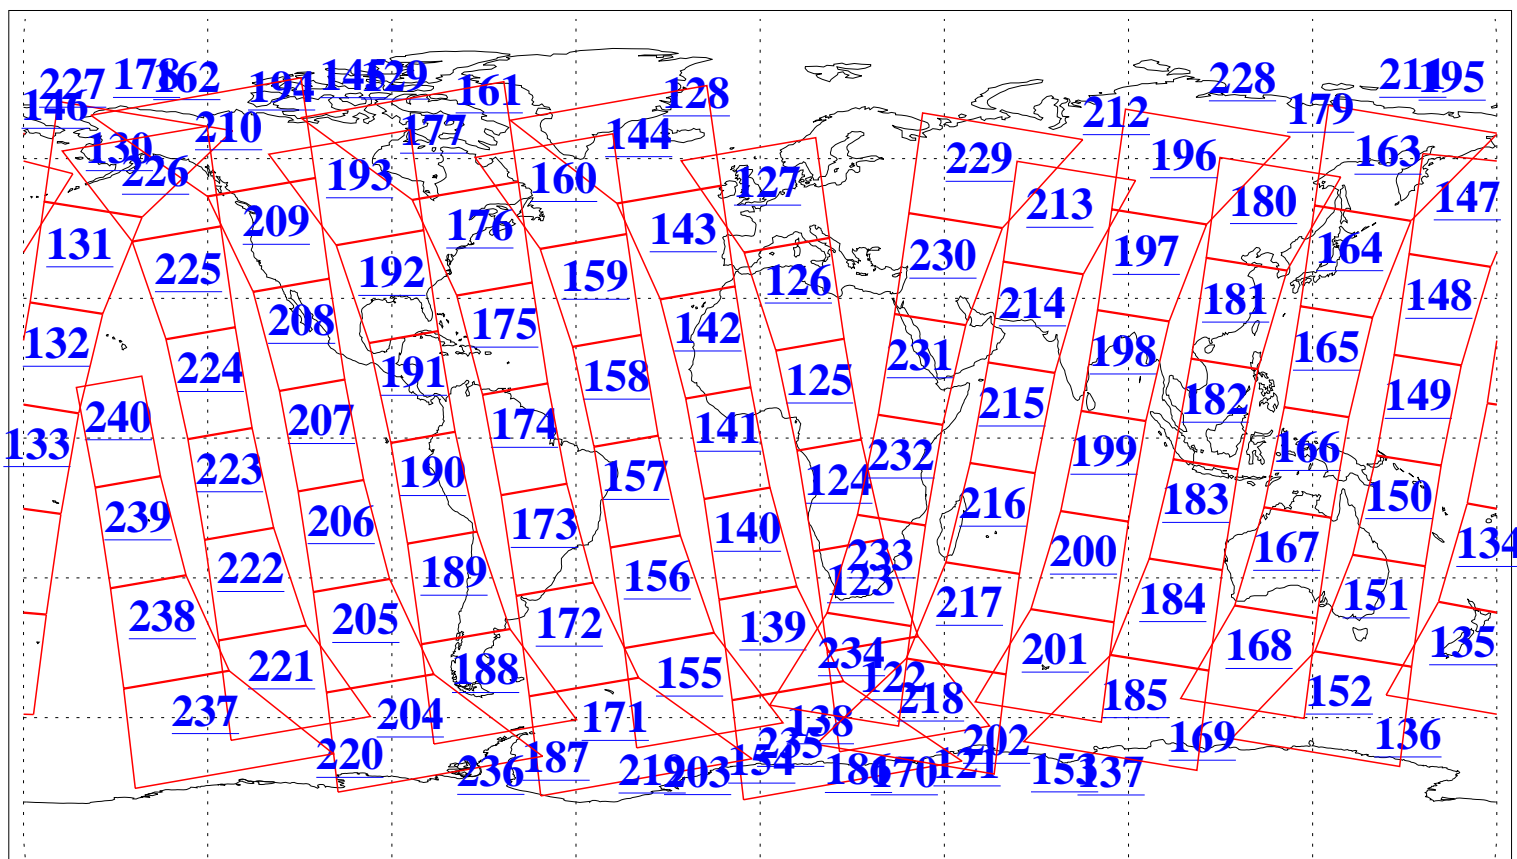

L1B Availability  
AMSU Granules: 240  
HSB Granules: 0  
AIRS Granules: 240

8 Dec 2021  
DoY 342  
Aqua Day 7158  
Granules: 1 to 120

Granules: 121 to 240

Legend: AMSU Available, HSB Available, AIRS Available

L1B Availability  
AMSU Granules: 240  
HSB Granules: 0  
AIRS Granules: 240

8 Dec 2021  
DoY 342  
Aqua Day 7158

Ascending Granules

Descending Granules

Legend: AMSU Available, *HSB Available*, *AIRS Available*

L1B Availability  
 AMSU Granules: 240  
 HSB Granules: 0  
 AIRS Granules: 240

8 Dec 2021  
 DoY 342  
 Aqua Day 7158

Northern Hemisphere Granules

Southern Hemisphere Granules

Legend: AMSU Available, HSB Available, **AIRS Available**