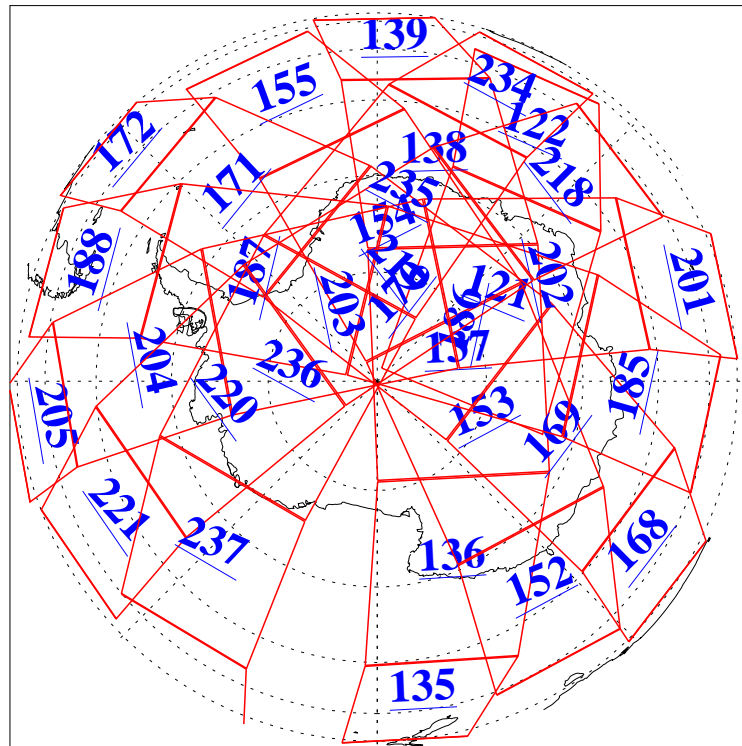

L1B Availability  
AMSU Granules: 240  
HSB Granules: 0  
AIRS Granules: 240

8 Dec 2021  
DoY 342  
Aqua Day 7158  
Granules: 1 to 120

Granules: 121 to 240

Legend: AMSU Available, HSB Available, AIRS Available

L1B Availability  
AMSU Granules: 240  
HSB Granules: 0  
AIRS Granules: 240

8 Dec 2021  
DoY 342  
Aqua Day 7158

Ascending Granules

Descending Granules

Legend: AMSU Available, *HSB Available*, *AIRS Available*

L1B Availability  
 AMSU Granules: 240  
 HSB Granules: 0  
 AIRS Granules: 240

8 Dec 2021  
 DoY 342  
 Aqua Day 7158

Northern Hemisphere Granules

Southern Hemisphere Granules

Legend: AMSU Available, HSB Available, **AIRS Available**