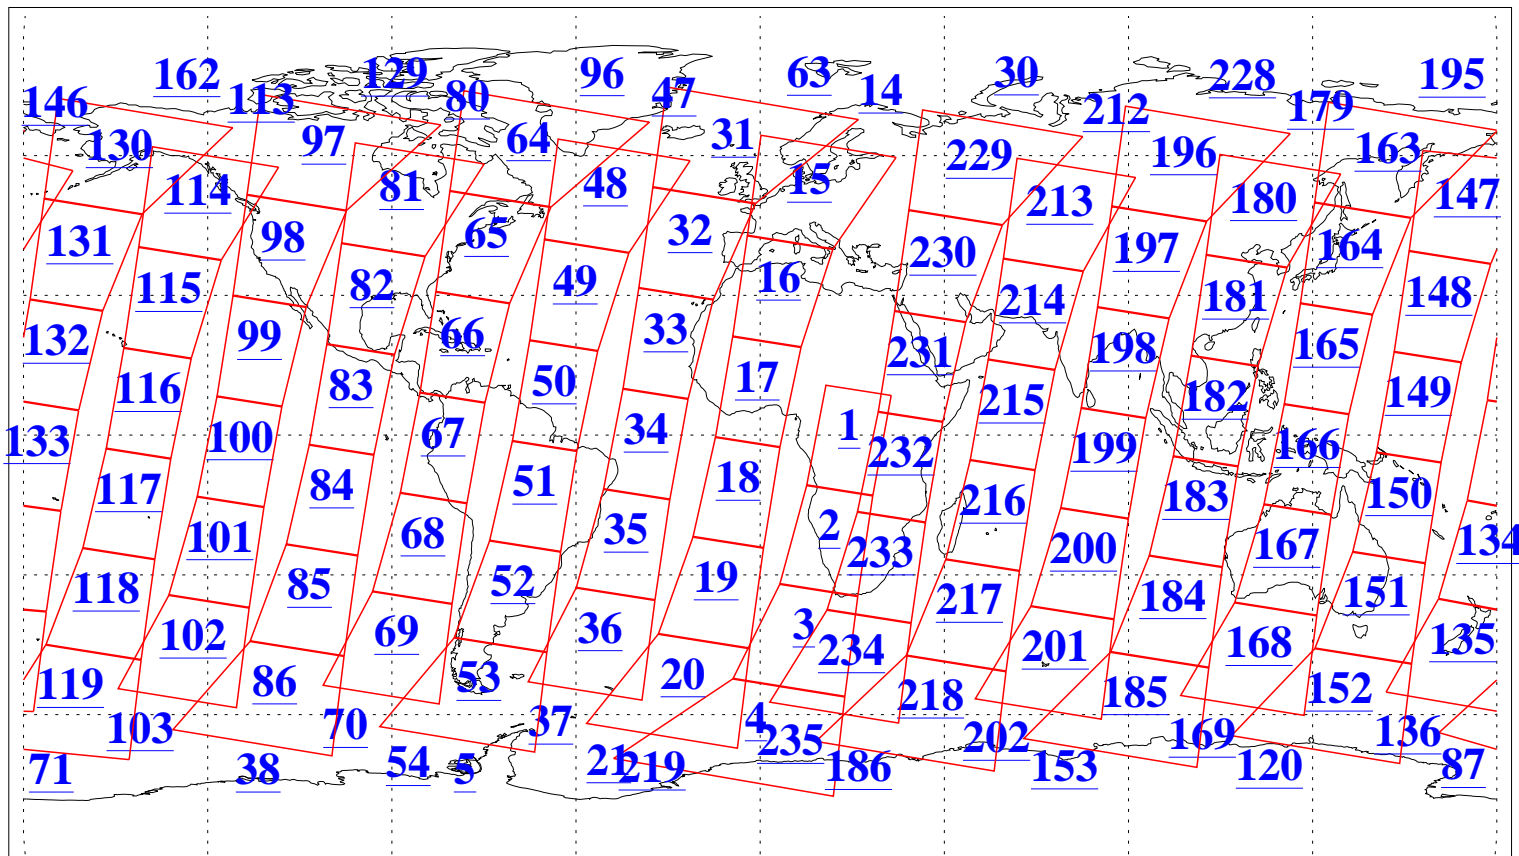

L1B Availability  
AMSU Granules: 240  
HSB Granules: 0  
AIRS Granules: 240

8 Dec 2021  
DoY 342  
Aqua Day 7158  
Granules: 1 to 120

Granules: 121 to 240

Legend: AMSU Available, HSB Available, AIRS Available

L1B Availability  
AMSU Granules: 240  
HSB Granules: 0  
AIRS Granules: 240

8 Dec 2021  
DoY 342  
Aqua Day 7158

Ascending Granules

Descending Granules

Legend: AMSU Available, *HSB Available*, *AIRS Available*

L1B Availability  
 AMSU Granules: 240  
 HSB Granules: 0  
 AIRS Granules: 240

8 Dec 2021  
 DoY 342  
 Aqua Day 7158

Northern Hemisphere Granules

Southern Hemisphere Granules

Legend: AMSU Available, HSB Available, **AIRS Available**