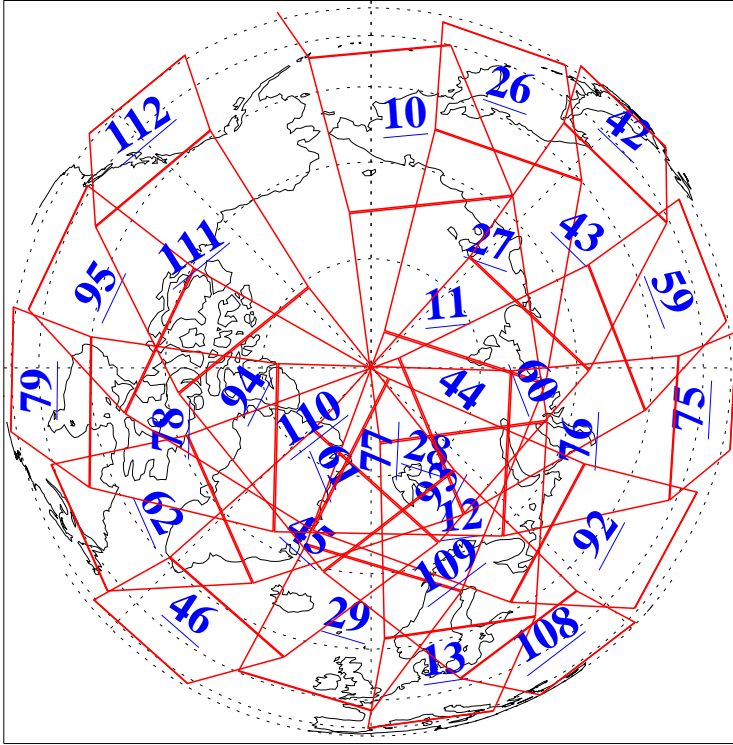

L1B Availability  
 AMSU Granules: 239  
 HSB Granules: 0  
 AIRS Granules: 240

21 Sep 2021  
 DoY 264  
 Aqua Day 7080  
 Granules: 1 to 120

Granules: 121 to 240

Legend: AMSU Available, HSB Available, AIRS Available

L1B Availability  
 AMSU Granules: 239  
 HSB Granules: 0  
 AIRS Granules: 240

21 Sep 2021  
 DoY 264  
 Aqua Day 7080

Ascending Granules

Descending Granules

Legend: AMSU Available, HSB Available, AIRS Available

L1B Availability  
 AMSU Granules: 239  
 HSB Granules: 0  
 AIRS Granules: 240

21 Sep 2021  
 DoY 264  
 Aqua Day 7080

Northern Hemisphere Granules

Southern Hemisphere Granules

Legend: AMSU Available, **HSB Available**, AIRS Available