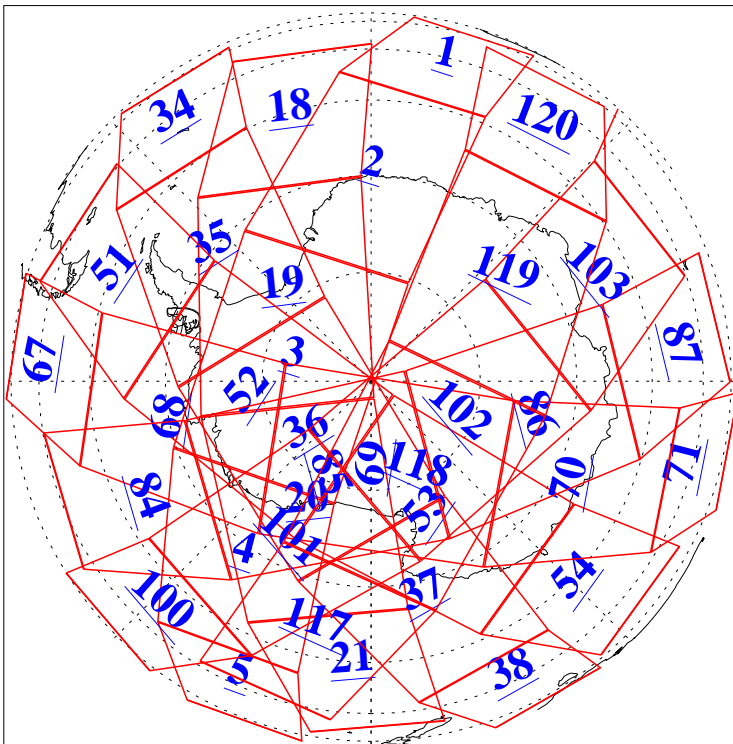

L1B Availability  
 AMSU Granules: 239  
 HSB Granules: 0  
 AIRS Granules: 240

21 Sep 2021  
 DoY 264  
 Aqua Day 7080  
 Granules: 1 to 120

Granules: 121 to 240

Legend: AMSU Available, HSB Available, AIRS Available

L1B Availability  
 AMSU Granules: 239  
 HSB Granules: 0  
 AIRS Granules: 240

21 Sep 2021  
 DoY 264  
 Aqua Day 7080

Ascending Granules

Descending Granules

Legend: AMSU Available, HSB Available, AIRS Available

L1B Availability  
 AMSU Granules: 239  
 HSB Granules: 0  
 AIRS Granules: 240

21 Sep 2021  
 DoY 264  
 Aqua Day 7080

Northern Hemisphere Granules

Southern Hemisphere Granules

Legend: AMSU Available, **HSB Available**, AIRS Available