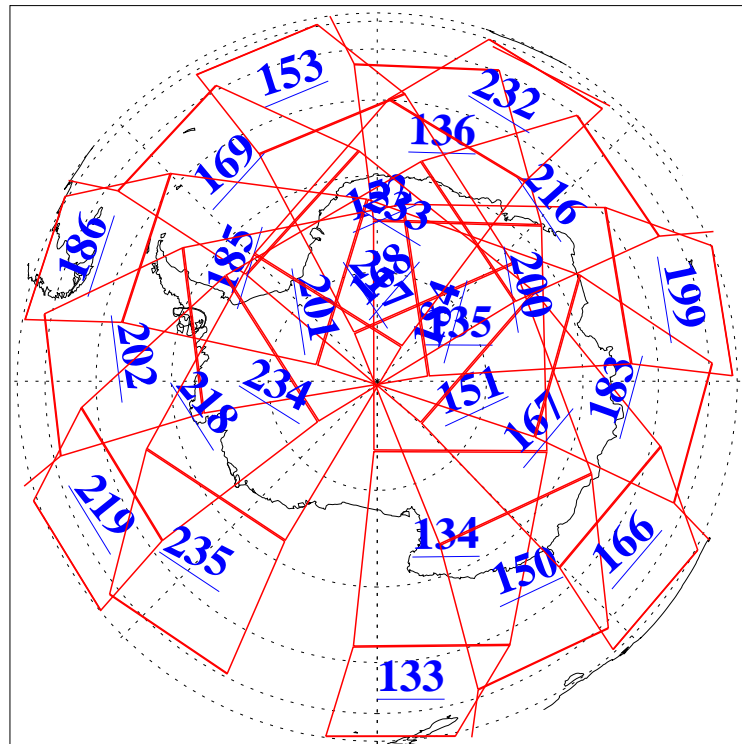

L1B Availability  
 AMSU Granules: 239  
 HSB Granules: 0  
 AIRS Granules: 240

21 Sep 2021  
 DoY 264  
 Aqua Day 7080

Ascending Granules

Descending Granules

Legend: AMSU Available, HSB Available, AIRS Available

L1B Availability  
 AMSU Granules: 239  
 HSB Granules: 0  
 AIRS Granules: 240

21 Sep 2021  
 DoY 264  
 Aqua Day 7080

Northern Hemisphere Granules

Southern Hemisphere Granules

Legend: AMSU Available, **HSB Available**, AIRS Available