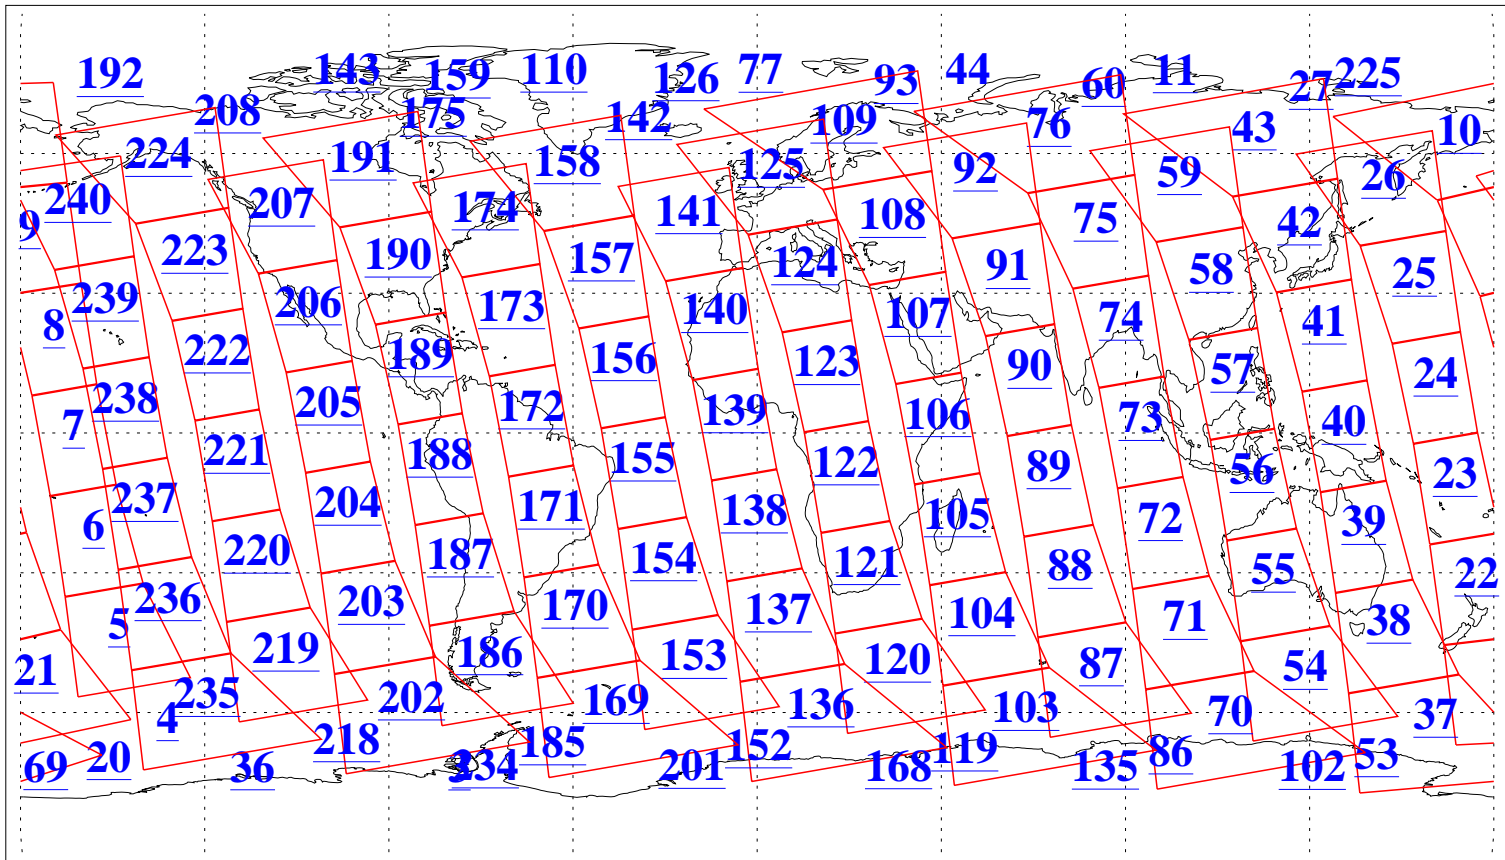

L1B Availability  
 AMSU Granules: 239  
 HSB Granules: 0  
 AIRS Granules: 240

21 Sep 2021  
 DoY 264  
 Aqua Day 7080  
 Granules: 1 to 120

Granules: 121 to 240

Legend: AMSU Available, HSB Available, AIRS Available

L1B Availability  
 AMSU Granules: 239  
 HSB Granules: 0  
 AIRS Granules: 240

21 Sep 2021  
 DoY 264  
 Aqua Day 7080

Ascending Granules

Descending Granules

Legend: AMSU Available, HSB Available, AIRS Available