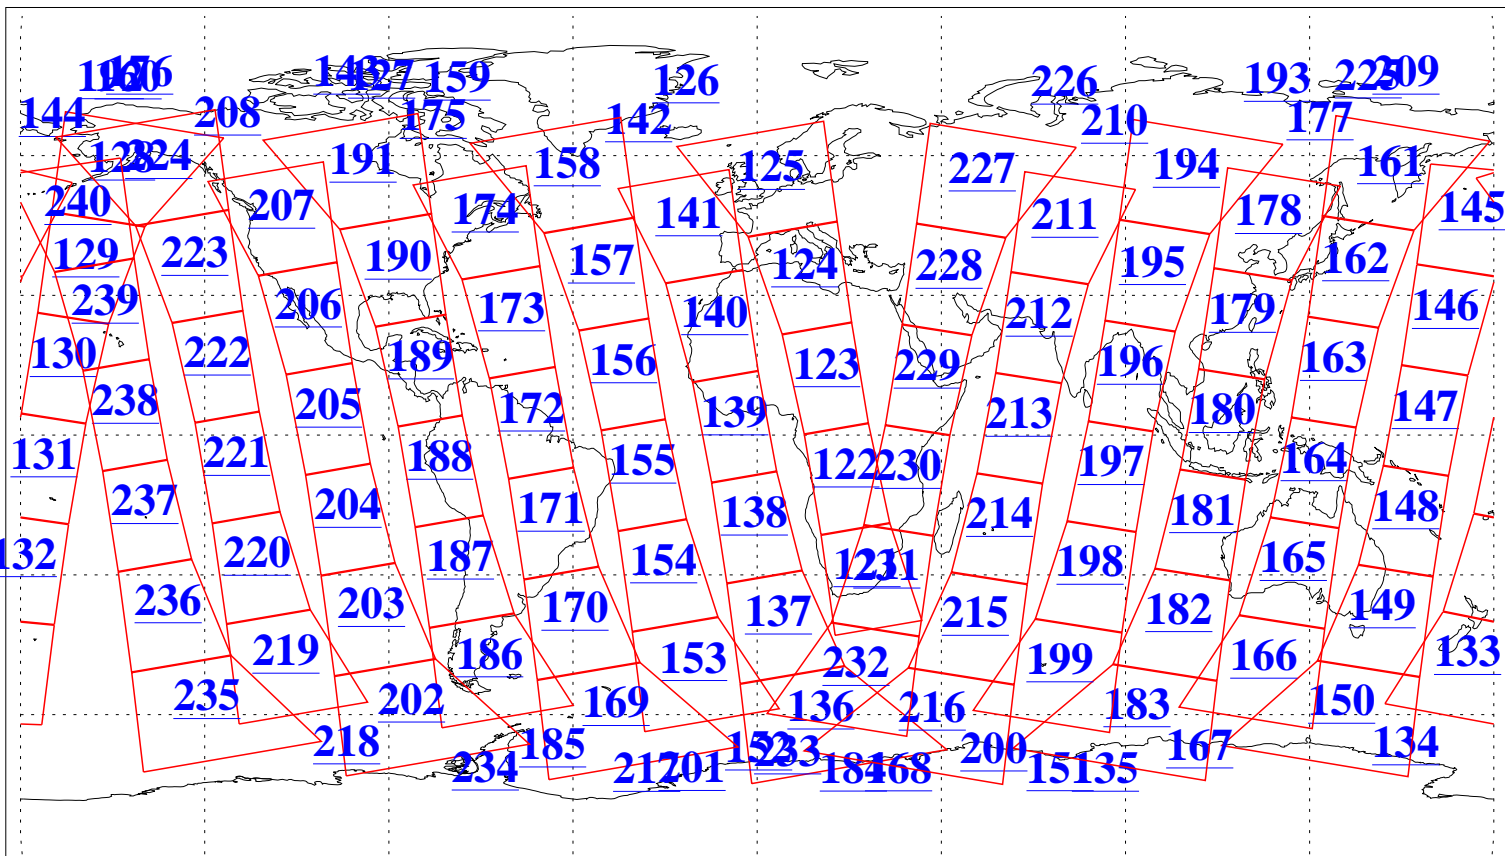

L1B Availability  
 AMSU Granules: 239  
 HSB Granules: 0  
 AIRS Granules: 240

21 Sep 2021  
 DoY 264  
 Aqua Day 7080  
 Granules: 1 to 120

Granules: 121 to 240

Legend: AMSU Available, HSB Available, AIRS Available

L1B Availability  
 AMSU Granules: 239  
 HSB Granules: 0  
 AIRS Granules: 240

21 Sep 2021  
 DoY 264  
 Aqua Day 7080

Ascending Granules

Descending Granules

Legend: AMSU Available, HSB Available, AIRS Available

L1B Availability  
 AMSU Granules: 239  
 HSB Granules: 0  
 AIRS Granules: 240

21 Sep 2021  
 DoY 264  
 Aqua Day 7080

Northern Hemisphere Granules

Southern Hemisphere Granules

Legend: AMSU Available, **HSB Available**, AIRS Available