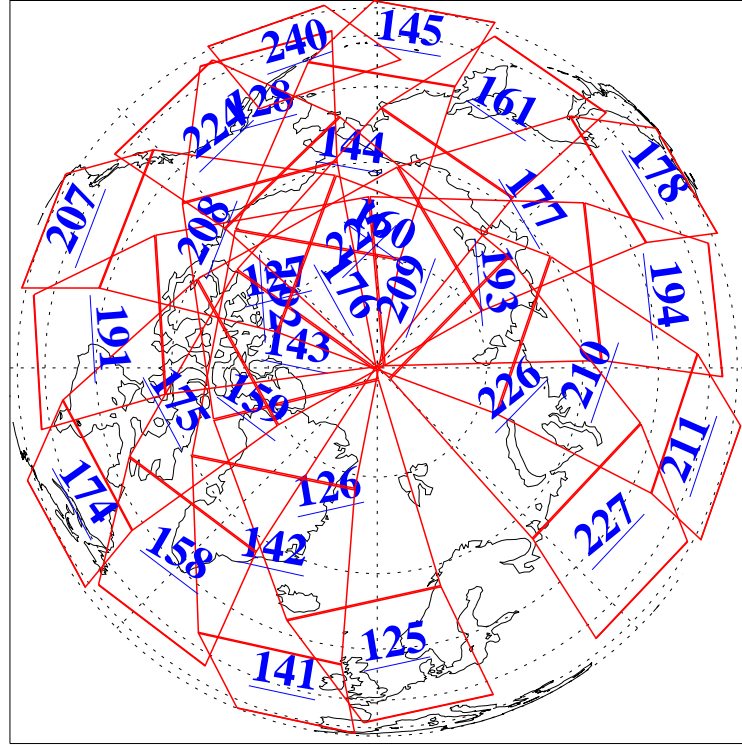

L1B Availability  
 AMSU Granules: 239  
 HSB Granules: 0  
 AIRS Granules: 240

21 Sep 2021  
 DoY 264  
 Aqua Day 7080

Ascending Granules

Descending Granules

Legend: AMSU Available, HSB Available, AIRS Available

L1B Availability  
 AMSU Granules: 239  
 HSB Granules: 0  
 AIRS Granules: 240

21 Sep 2021  
 DoY 264  
 Aqua Day 7080

Northern Hemisphere Granules

Southern Hemisphere Granules

Legend: AMSU Available, **HSB Available**, AIRS Available