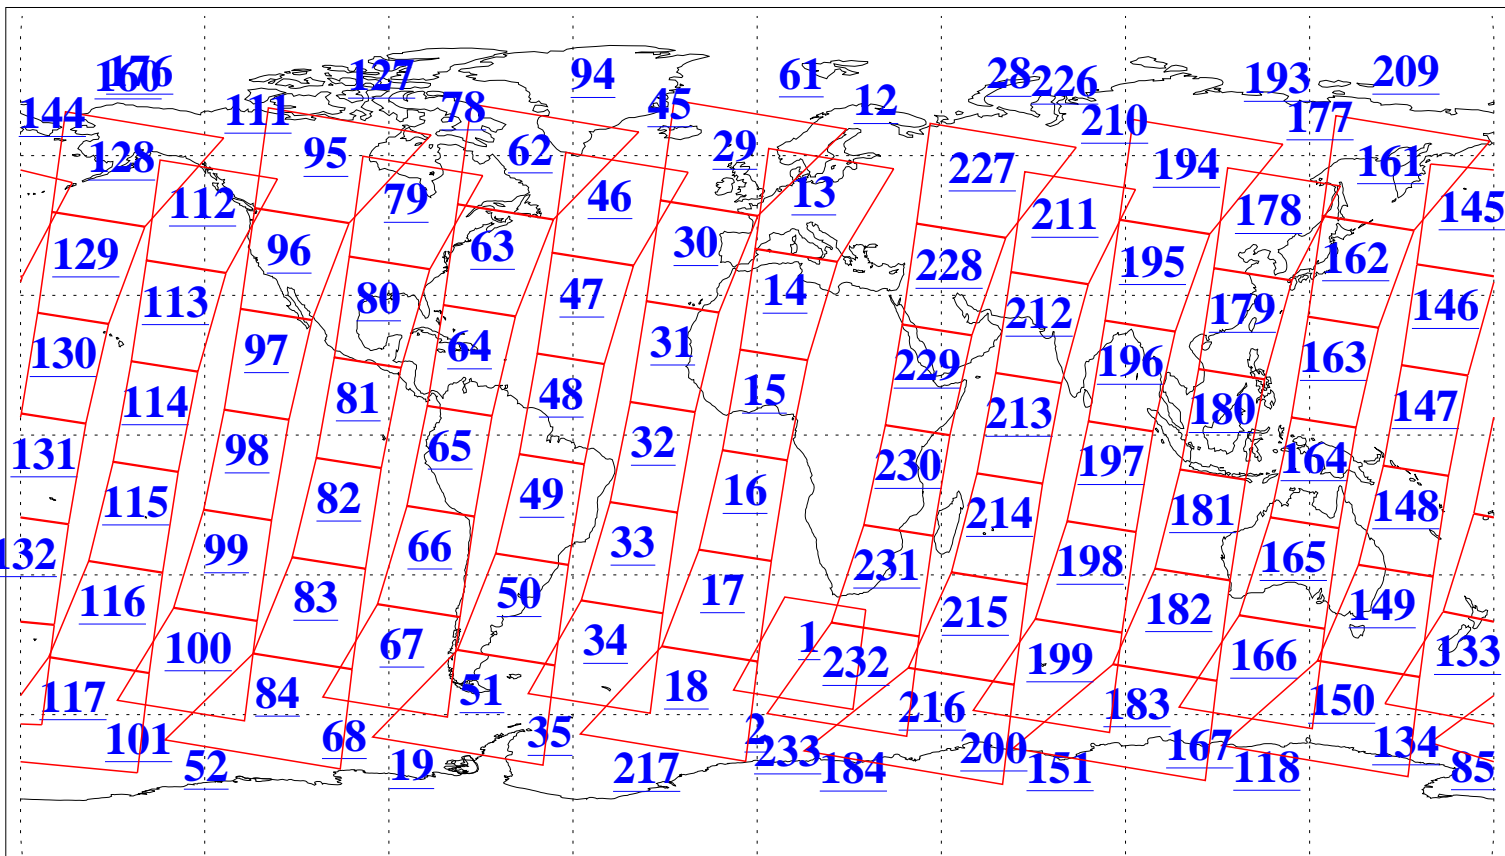

L1B Availability  
 AMSU Granules: 239  
 HSB Granules: 0  
 AIRS Granules: 240

21 Sep 2021  
 DoY 264  
 Aqua Day 7080  
 Granules: 1 to 120

Granules: 121 to 240

Legend: AMSU Available, HSB Available, AIRS Available

L1B Availability  
 AMSU Granules: 239  
 HSB Granules: 0  
 AIRS Granules: 240

21 Sep 2021  
 DoY 264  
 Aqua Day 7080

Ascending Granules

Descending Granules

Legend: AMSU Available, HSB Available, AIRS Available

L1B Availability  
 AMSU Granules: 239  
 HSB Granules: 0  
 AIRS Granules: 240

21 Sep 2021  
 DoY 264  
 Aqua Day 7080

Northern Hemisphere Granules

Southern Hemisphere Granules

Legend: AMSU Available, **HSB Available**, AIRS Available