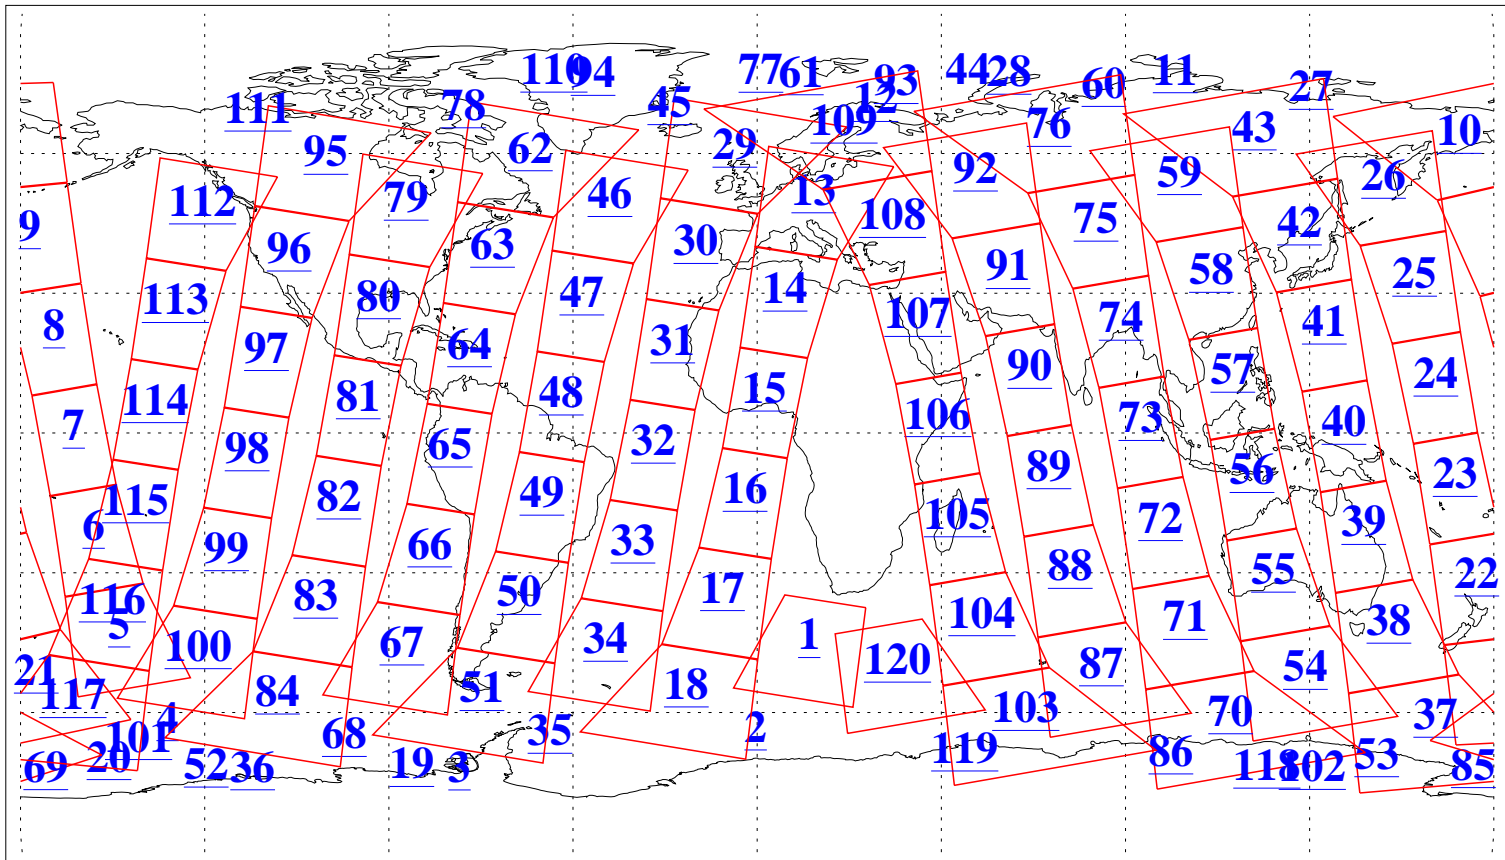

L1B Availability  
 AMSU Granules: 239  
 HSB Granules: 0  
 AIRS Granules: 240

21 Sep 2021  
 DoY 264  
 Aqua Day 7080  
 Granules: 1 to 120

Granules: 121 to 240

Legend: AMSU Available, HSB Available, AIRS Available

L1B Availability  
 AMSU Granules: 239  
 HSB Granules: 0  
 AIRS Granules: 240

21 Sep 2021  
 DoY 264  
 Aqua Day 7080

Ascending Granules

Descending Granules

Legend: AMSU Available, HSB Available, AIRS Available

L1B Availability  
 AMSU Granules: 239  
 HSB Granules: 0  
 AIRS Granules: 240

21 Sep 2021  
 DoY 264  
 Aqua Day 7080

Northern Hemisphere Granules

Southern Hemisphere Granules

Legend: AMSU Available, **HSB Available**, AIRS Available