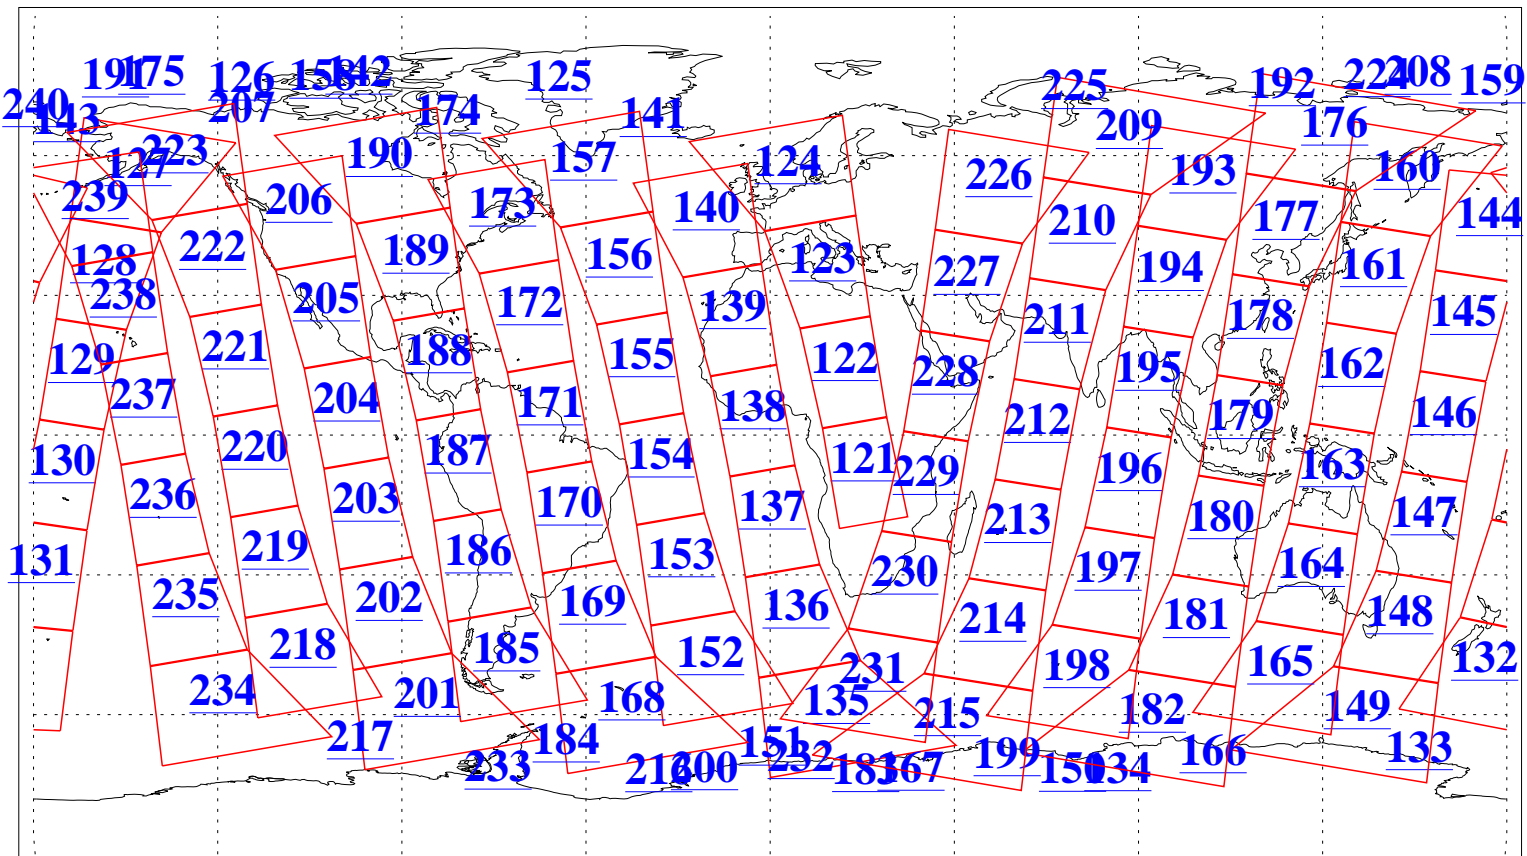

L1B Availability
AMSU Granules: 239
HSB Granules: 0
AIRS Granules: 240

26 Jun 2021
DoY 177
Aqua Day 6993
Granules: 1 to 120

Granules: 121 to 240

Legend: AMSU Available, *HSB Available*, *AIRS Available*

L1B Availability
AMSU Granules: 239
HSB Granules: 0
AIRS Granules: 240

26 Jun 2021
DoY 177
Aqua Day 6993

Ascending Granules

Descending Granules

Legend: AMSU Available, *HSB Available*, **AIRS Available**

L1B Availability
 AMSU Granules: 239
 HSB Granules: 0
 AIRS Granules: 240

26 Jun 2021
 DoY 177
 Aqua Day 6993

Northern Hemisphere Granules

Southern Hemisphere Granules

Legend: AMSU Available, HSB Available, **AIRS Available**