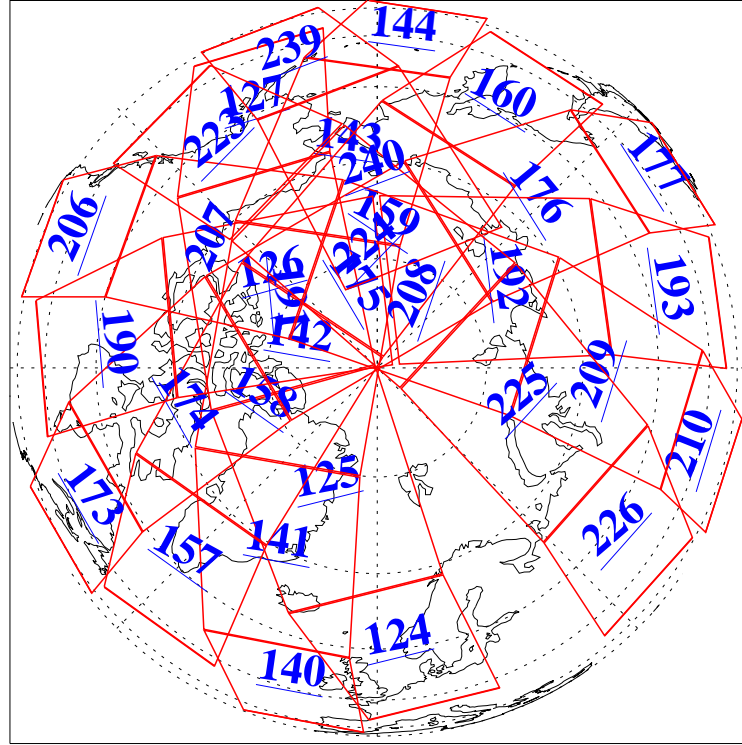

26 Jun 2021
DoY 177
Aqua Day 6993

Ascending Granules

Descending Granules

Legend: AMSU Available, *HSB Available*, **AIRS Available**

L1B Availability
 AMSU Granules: 239
 HSB Granules: 0
 AIRS Granules: 240

26 Jun 2021
 DoY 177
 Aqua Day 6993

Northern Hemisphere Granules

Southern Hemisphere Granules

Legend: AMSU Available, HSB Available, **AIRS Available**