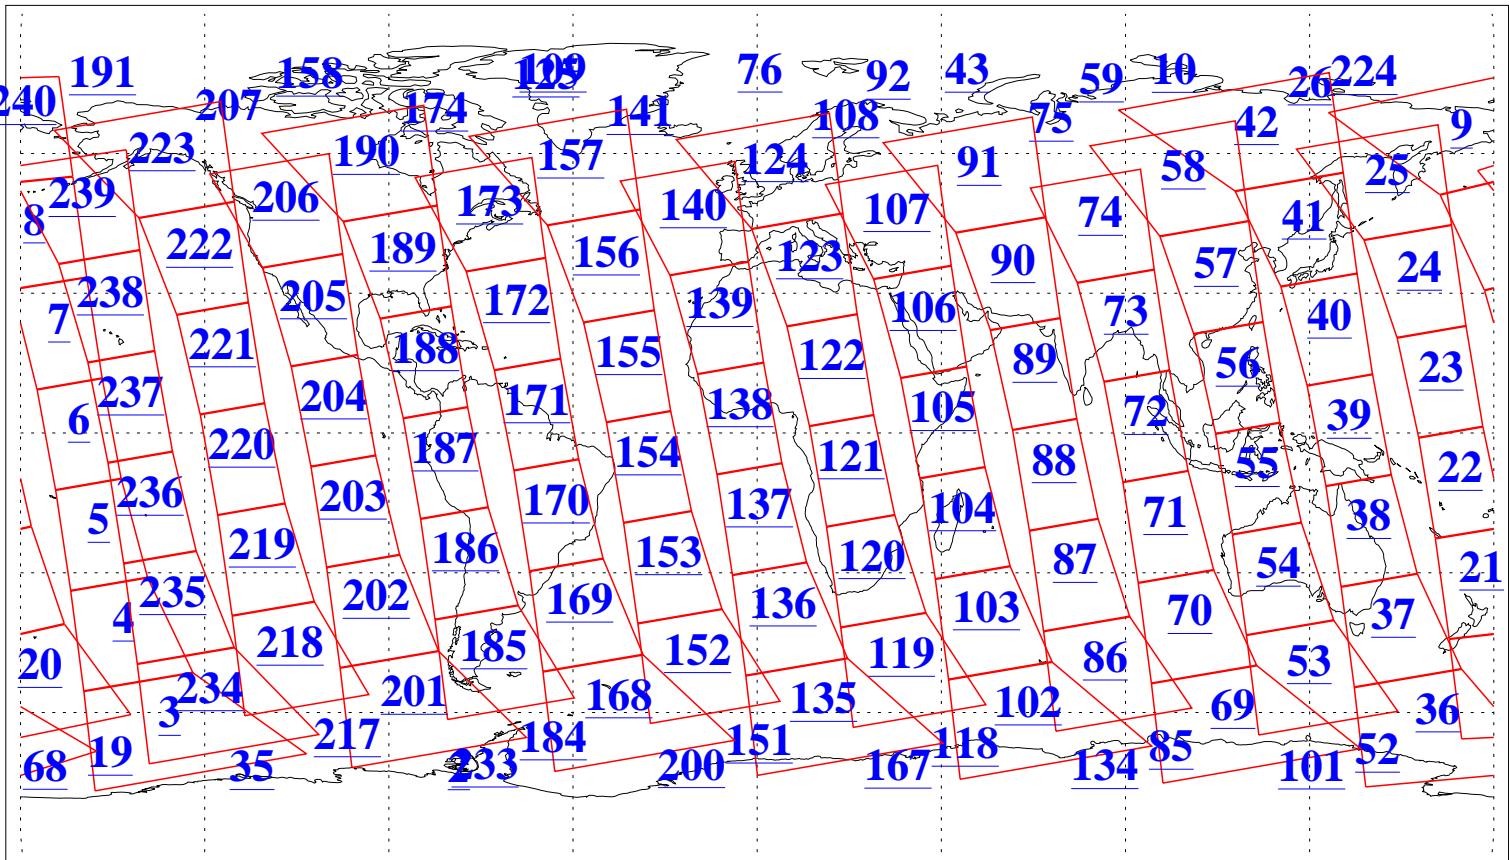

L1B Availability
AMSU Granules: 239
HSB Granules: 0
AIRS Granules: 240

26 Jun 2021
DoY 177
Aqua Day 6993
Granules: 1 to 120

Granules: 121 to 240

Legend: AMSU Available, *HSB Available*, *AIRS Available*

L1B Availability
AMSU Granules: 239
HSB Granules: 0
AIRS Granules: 240

26 Jun 2021
DoY 177
Aqua Day 6993

Ascending Granules

Descending Granules

Legend: AMSU Available, *HSB Available*, **AIRS Available**

L1B Availability
 AMSU Granules: 239
 HSB Granules: 0
 AIRS Granules: 240

26 Jun 2021
 DoY 177
 Aqua Day 6993

Northern Hemisphere Granules

Southern Hemisphere Granules

Legend: AMSU Available, HSB Available, **AIRS Available**