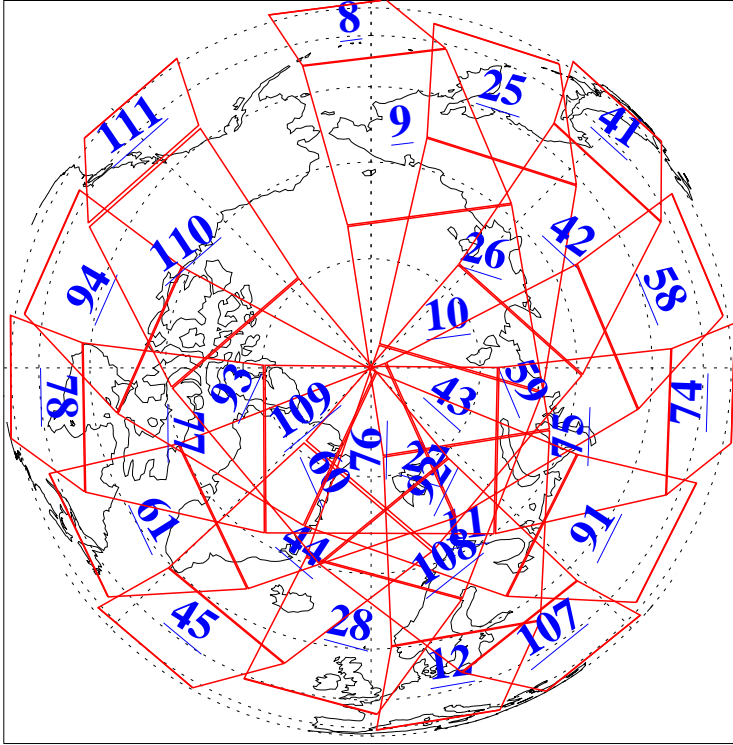

L1B Availability
AMSU Granules: 239
HSB Granules: 0
AIRS Granules: 240

26 Jun 2021
DoY 177
Aqua Day 6993
Granules: 1 to 120

Granules: 121 to 240

Legend: AMSU Available, *HSB Available*, *AIRS Available*

L1B Availability
AMSU Granules: 239
HSB Granules: 0
AIRS Granules: 240

26 Jun 2021
DoY 177
Aqua Day 6993

Ascending Granules

Descending Granules

Legend: AMSU Available, *HSB Available*, **AIRS Available**

L1B Availability
 AMSU Granules: 239
 HSB Granules: 0
 AIRS Granules: 240

26 Jun 2021
 DoY 177
 Aqua Day 6993

Northern Hemisphere Granules

Southern Hemisphere Granules

Legend: AMSU Available, HSB Available, **AIRS Available**