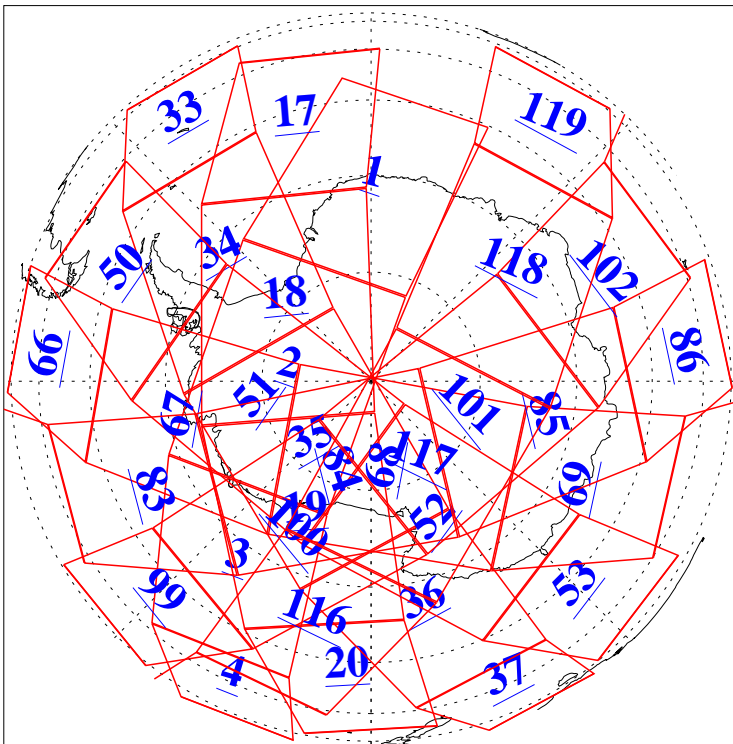

L1B Availability
AMSU Granules: 239
HSB Granules: 0
AIRS Granules: 240

26 Jun 2021
DoY 177
Aqua Day 6993
Granules: 1 to 120

Granules: 121 to 240

Legend: AMSU Available, *HSB Available*, *AIRS Available*

L1B Availability
AMSU Granules: 239
HSB Granules: 0
AIRS Granules: 240

26 Jun 2021
DoY 177
Aqua Day 6993

Ascending Granules

Descending Granules

Legend: AMSU Available, *HSB Available*, **AIRS Available**

L1B Availability
 AMSU Granules: 239
 HSB Granules: 0
 AIRS Granules: 240

26 Jun 2021
 DoY 177
 Aqua Day 6993

Northern Hemisphere Granules

Southern Hemisphere Granules

Legend: AMSU Available, HSB Available, **AIRS Available**