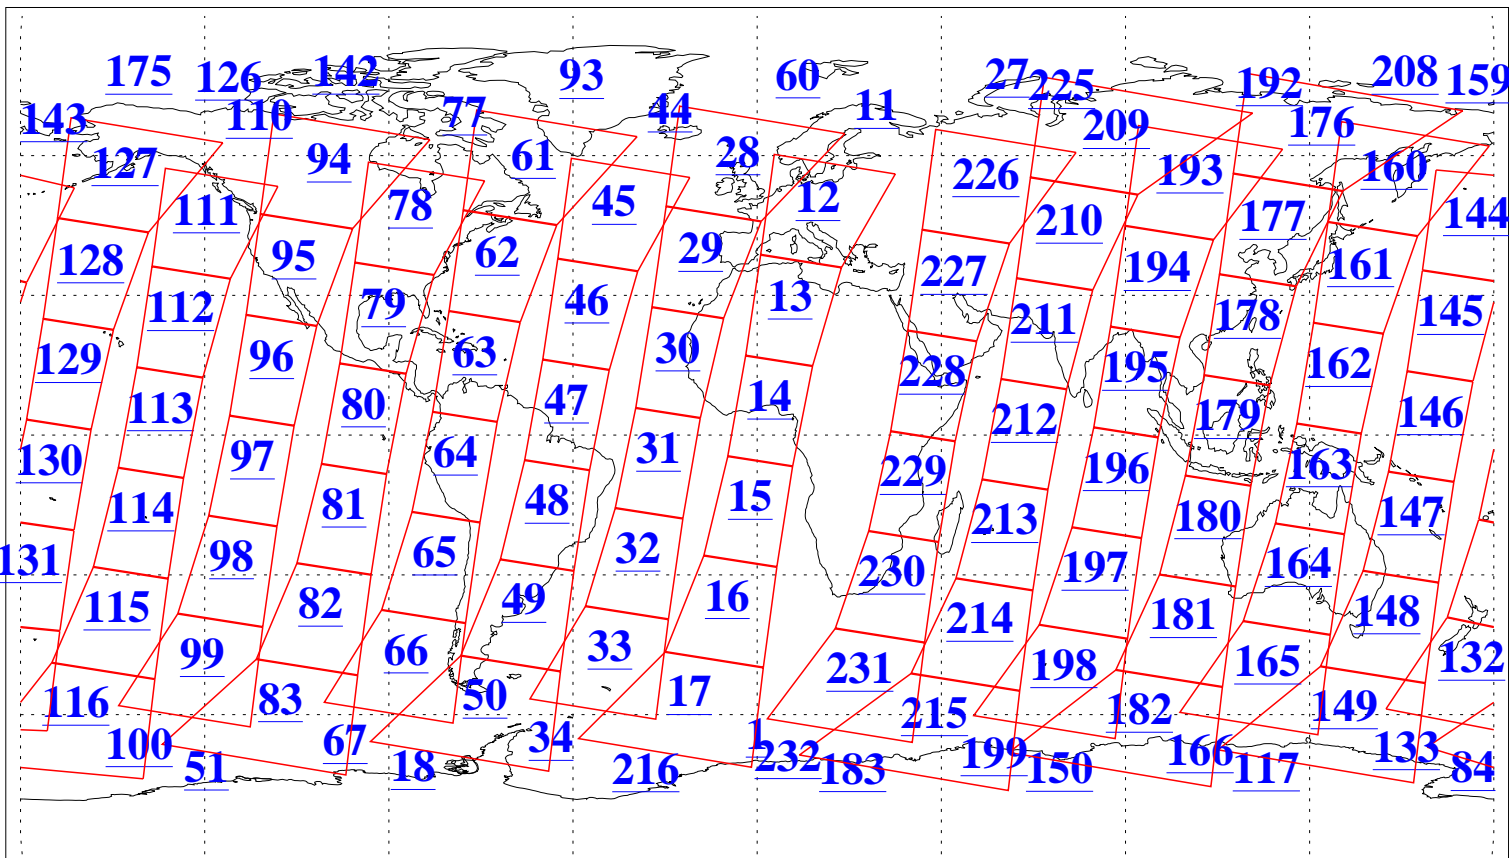

L1B Availability
AMSU Granules: 239
HSB Granules: 0
AIRS Granules: 240

26 Jun 2021
DoY 177
Aqua Day 6993
Granules: 1 to 120

Granules: 121 to 240

Legend: AMSU Available, *HSB Available*, *AIRS Available*

L1B Availability
AMSU Granules: 239
HSB Granules: 0
AIRS Granules: 240

26 Jun 2021
DoY 177
Aqua Day 6993

Ascending Granules

Descending Granules

Legend: AMSU Available, *HSB Available*, **AIRS Available**

L1B Availability
 AMSU Granules: 239
 HSB Granules: 0
 AIRS Granules: 240

26 Jun 2021
 DoY 177
 Aqua Day 6993

Northern Hemisphere Granules

Southern Hemisphere Granules

Legend: AMSU Available, HSB Available, **AIRS Available**