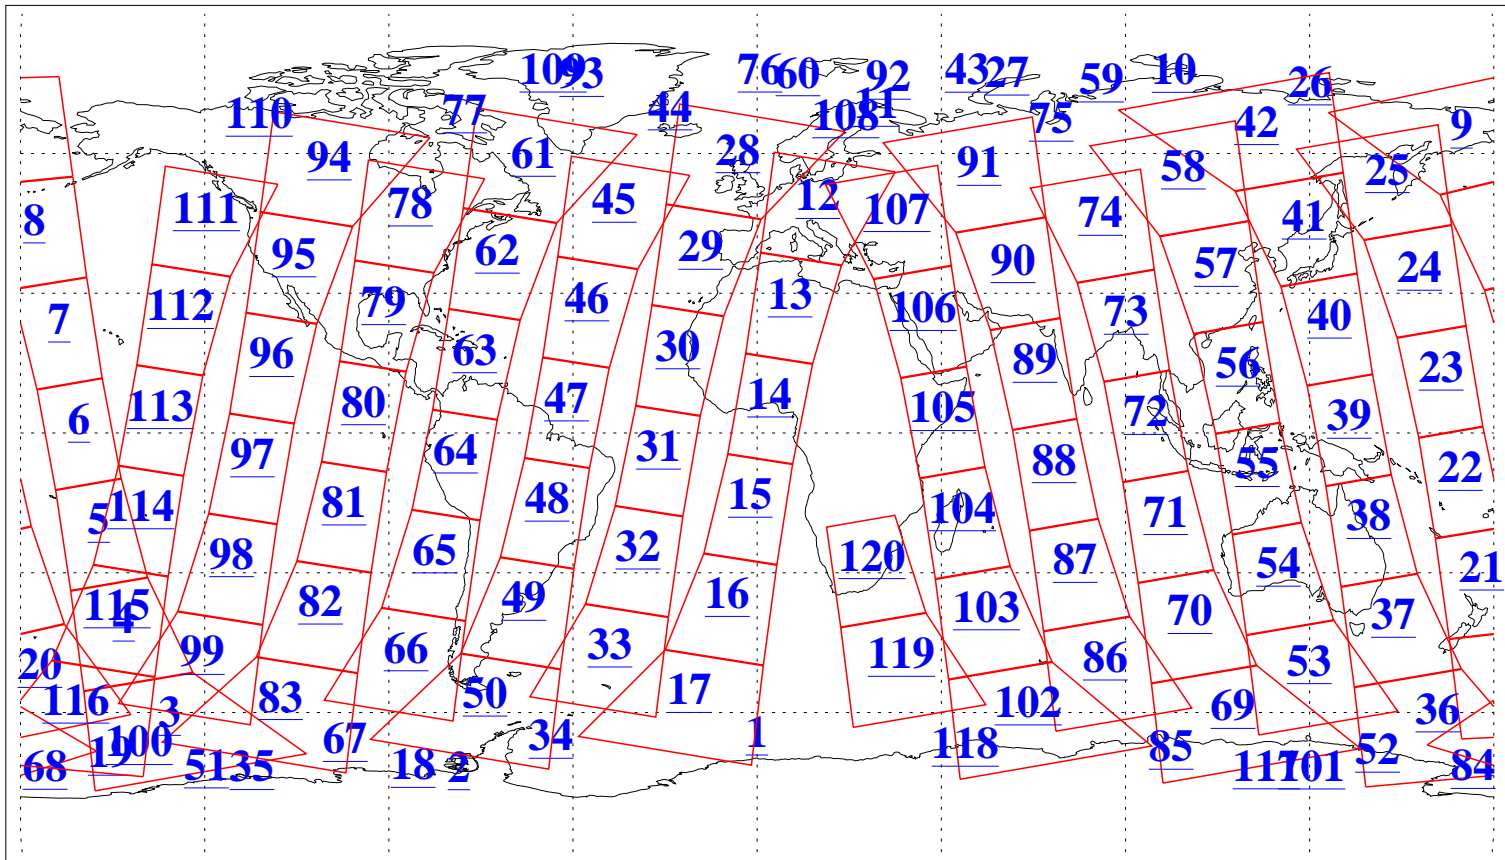

L1B Availability
AMSU Granules: 239
HSB Granules: 0
AIRS Granules: 240

26 Jun 2021
DoY 177
Aqua Day 6993
Granules: 1 to 120

Granules: 121 to 240

Legend: AMSU Available, *HSB Available*, *AIRS Available*

L1B Availability
AMSU Granules: 239
HSB Granules: 0
AIRS Granules: 240

26 Jun 2021
DoY 177
Aqua Day 6993

Ascending Granules

Descending Granules

Legend: AMSU Available, *HSB Available*, **AIRS Available**

L1B Availability
 AMSU Granules: 239
 HSB Granules: 0
 AIRS Granules: 240

26 Jun 2021
 DoY 177
 Aqua Day 6993

Northern Hemisphere Granules

Southern Hemisphere Granules

Legend: AMSU Available, HSB Available, **AIRS Available**