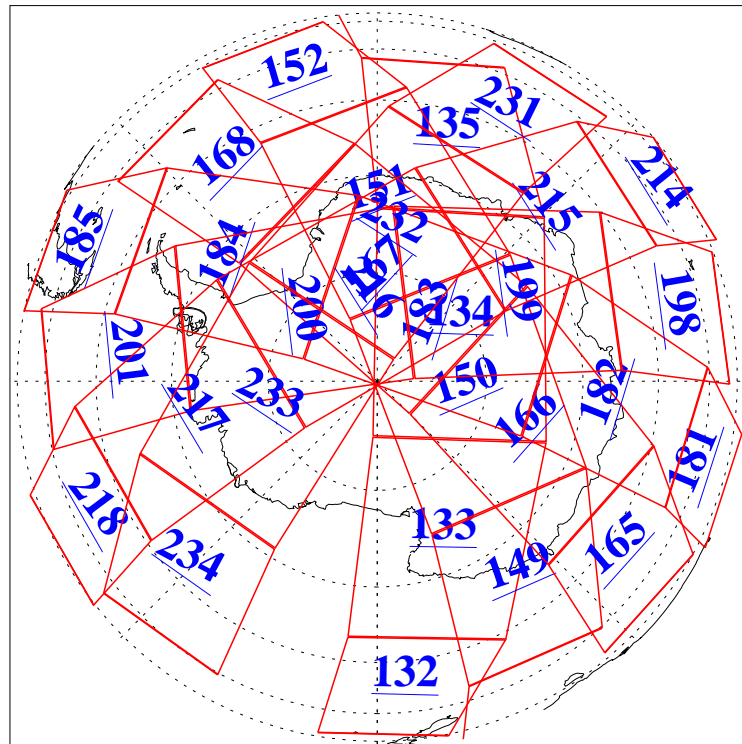

L1B Availability
AMSU Granules: 239
HSB Granules: 0
AIRS Granules: 240

26 Jun 2021
DoY 177
Aqua Day 6993
Granules: 1 to 120

Granules: 121 to 240

Legend: AMSU Available, *HSB Available*, *AIRS Available*

L1B Availability
AMSU Granules: 239
HSB Granules: 0
AIRS Granules: 240

26 Jun 2021
DoY 177
Aqua Day 6993

Ascending Granules

Descending Granules

Legend: AMSU Available, *HSB Available*, **AIRS Available**

L1B Availability
 AMSU Granules: 239
 HSB Granules: 0
 AIRS Granules: 240

26 Jun 2021
 DoY 177
 Aqua Day 6993

Northern Hemisphere Granules

Southern Hemisphere Granules

Legend: AMSU Available, HSB Available, **AIRS Available**