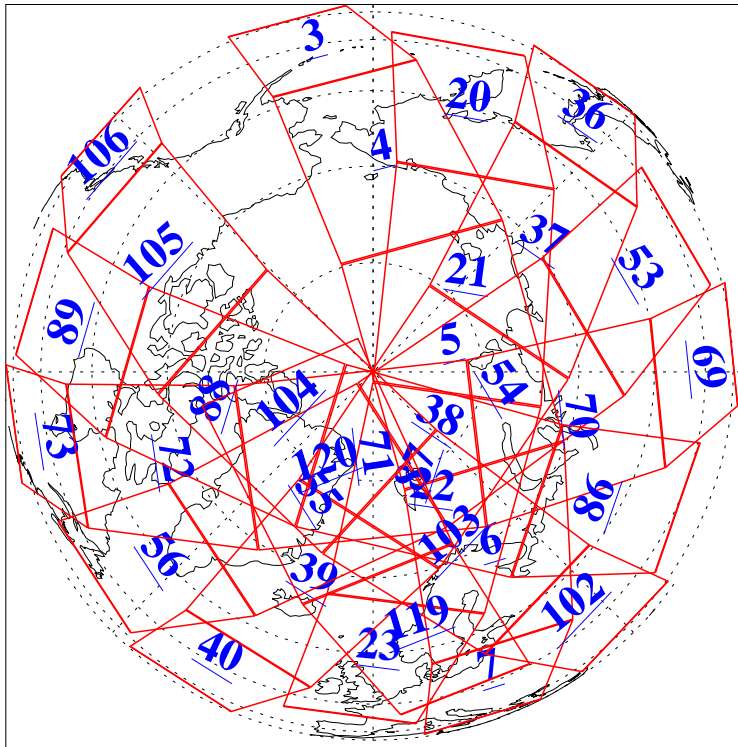

L1B Availability
 AMSU Granules: 240
 HSB Granules: 0
 AIRS Granules: 240

7 Jun 2021
 DoY 158
 Aqua Day 6974
 Granules: 1 to 120

Granules: 121 to 240

Legend: AMSU Available, HSB Available, AIRS Available

L1B Availability
AMSU Granules: 240
HSB Granules: 0
AIRS Granules: 240

7 Jun 2021
DoY 158
Aqua Day 6974

Ascending Granules

Descending Granules

Legend: AMSU Available, HSB Available, AIRS Available

L1B Availability
 AMSU Granules: 240
 HSB Granules: 0
 AIRS Granules: 240

7 Jun 2021
 DoY 158
 Aqua Day 6974

Northern Hemisphere Granules

Southern Hemisphere Granules

Legend: AMSU Available, HSB Available, AIRS Available