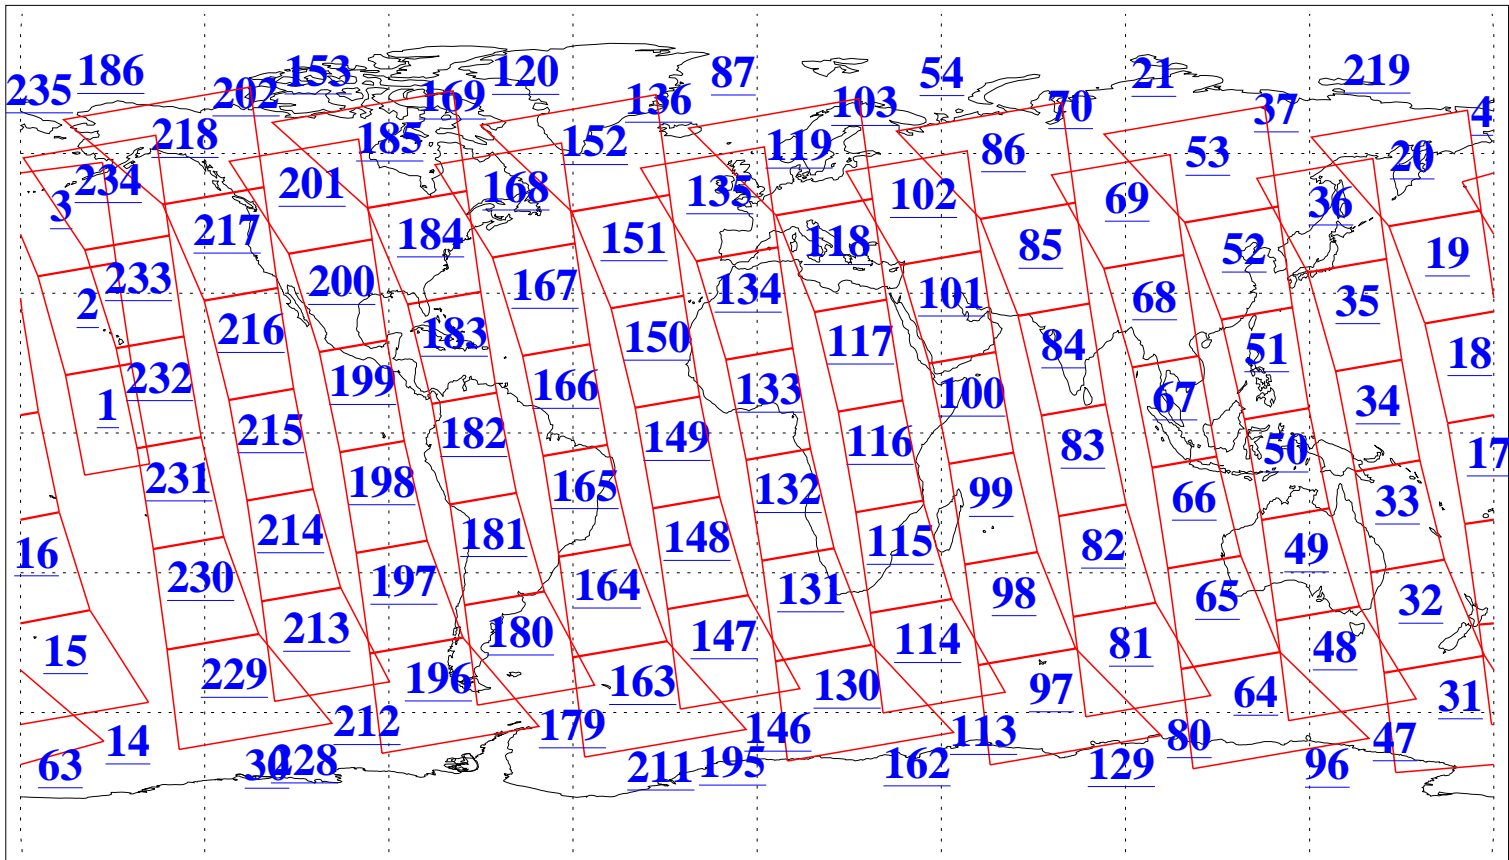

L1B Availability
 AMSU Granules: 240
 HSB Granules: 0
 AIRS Granules: 240

7 Jun 2021
 DoY 158
 Aqua Day 6974
 Granules: 1 to 120

Granules: 121 to 240

Legend: AMSU Available, HSB Available, AIRS Available

L1B Availability
AMSU Granules: 240
HSB Granules: 0
AIRS Granules: 240

7 Jun 2021
DoY 158
Aqua Day 6974

Ascending Granules

Descending Granules

Legend: AMSU Available, HSB Available, AIRS Available

L1B Availability
 AMSU Granules: 240
 HSB Granules: 0
 AIRS Granules: 240

7 Jun 2021
 DoY 158
 Aqua Day 6974

Northern Hemisphere Granules

Southern Hemisphere Granules

Legend: AMSU Available, HSB Available, AIRS Available