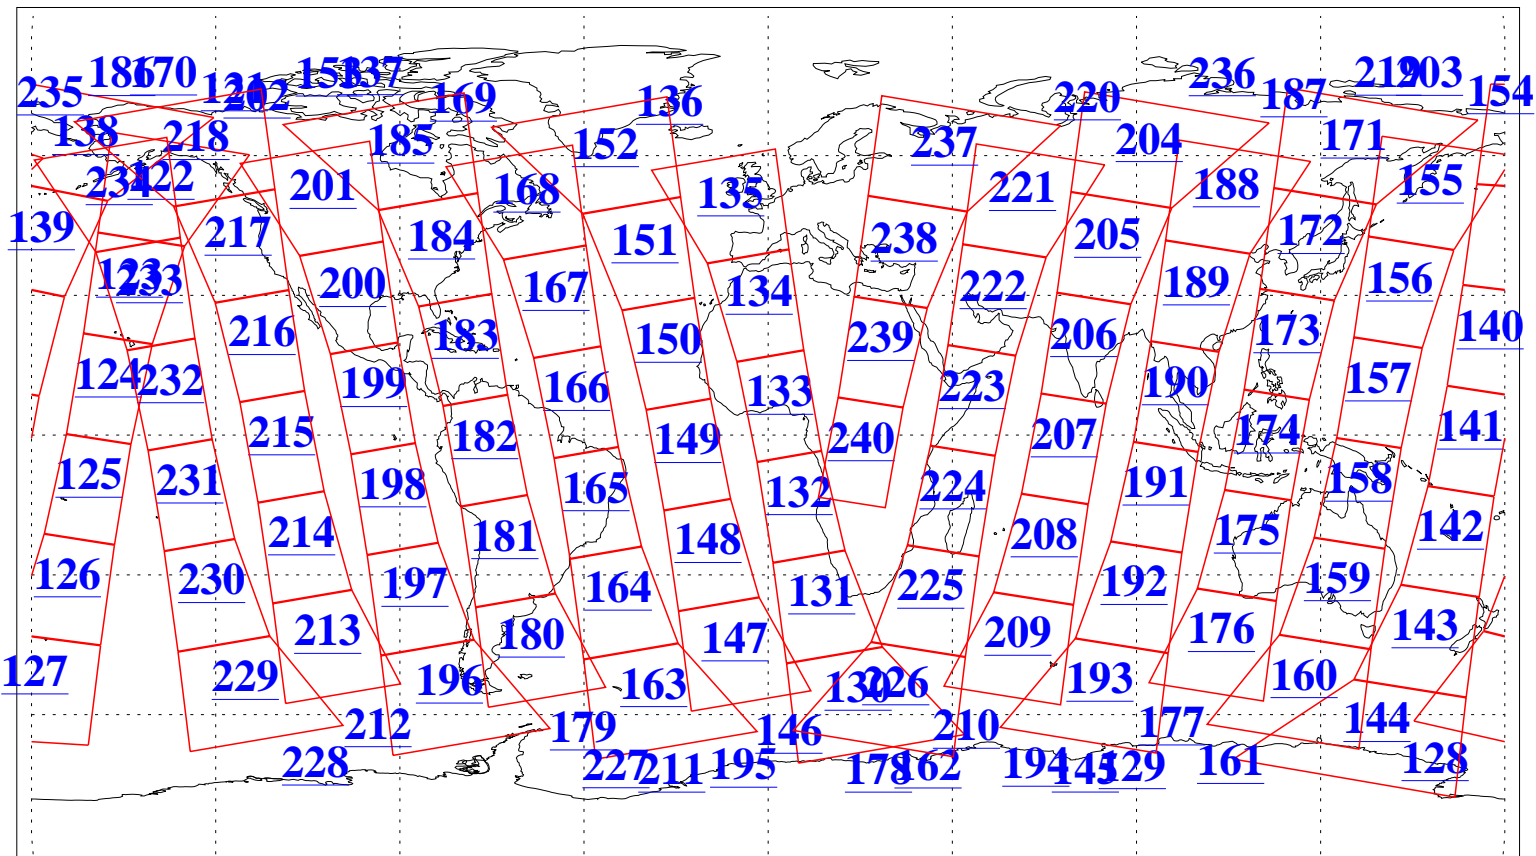

L1B Availability
 AMSU Granules: 240
 HSB Granules: 0
 AIRS Granules: 240

7 Jun 2021
 DoY 158
 Aqua Day 6974
 Granules: 1 to 120

Granules: 121 to 240

Legend: AMSU Available, HSB Available, AIRS Available

L1B Availability
AMSU Granules: 240
HSB Granules: 0
AIRS Granules: 240

7 Jun 2021
DoY 158
Aqua Day 6974

Ascending Granules

Descending Granules

Legend: AMSU Available, HSB Available, AIRS Available

L1B Availability
 AMSU Granules: 240
 HSB Granules: 0
 AIRS Granules: 240