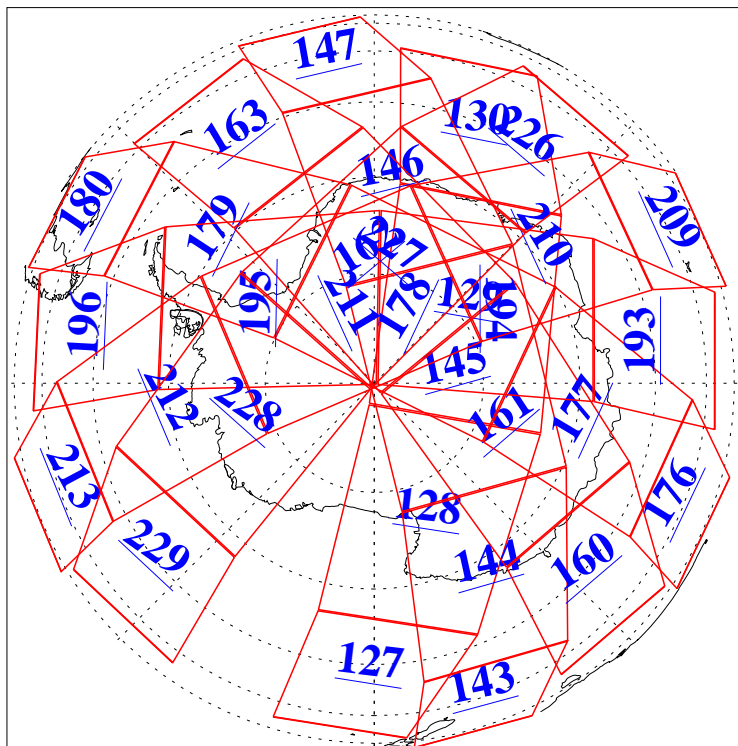

Legend: AMSU Available, HSB Available, AIRS Available