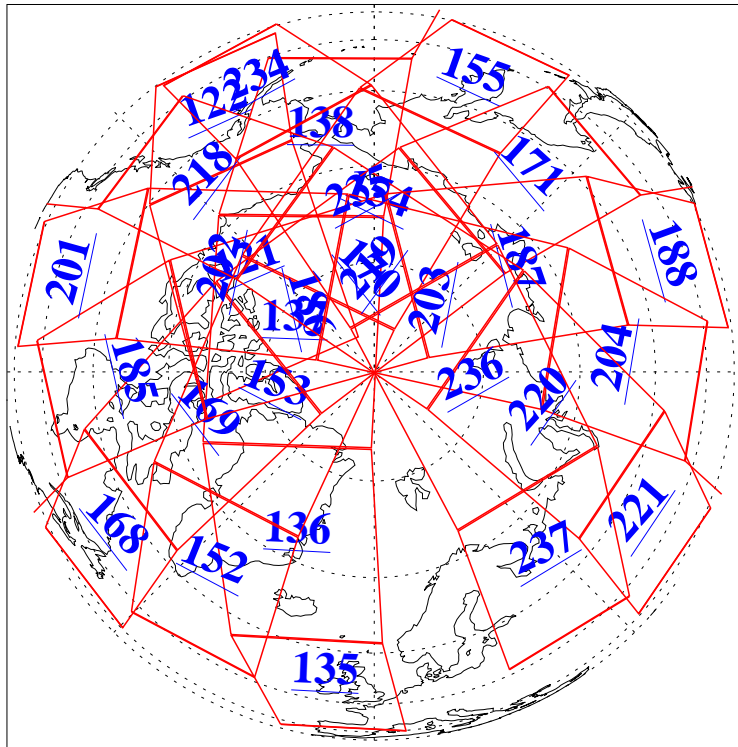

L1B Availability
AMSU Granules: 240
HSB Granules: 0
AIRS Granules: 240

7 Jun 2021
DoY 158
Aqua Day 6974

Northern Hemisphere Granules

Southern Hemisphere Granules