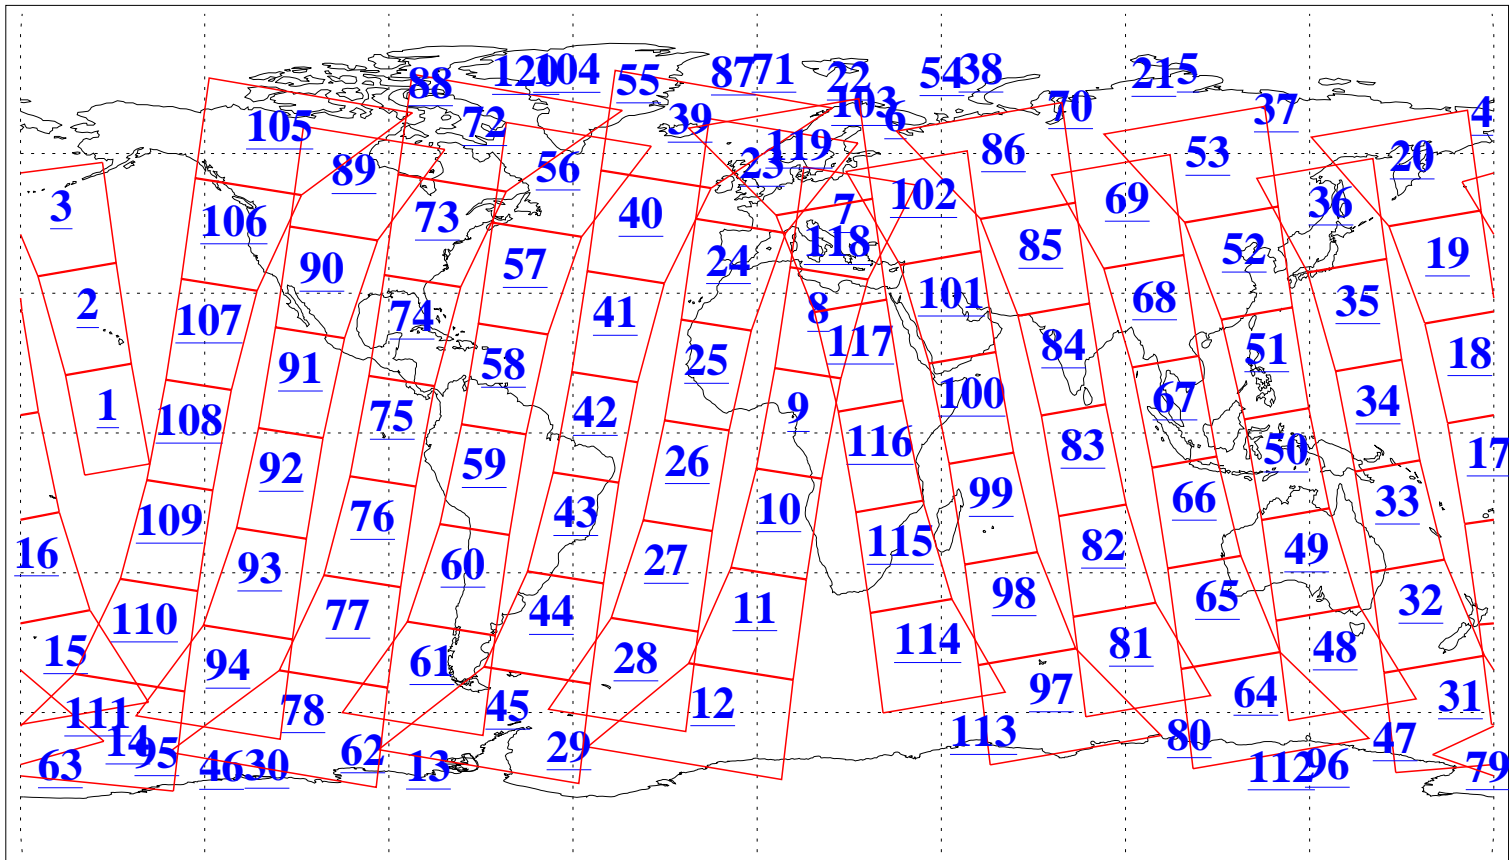

L1B Availability
 AMSU Granules: 240
 HSB Granules: 0
 AIRS Granules: 240

7 Jun 2021
 DoY 158
 Aqua Day 6974
 Granules: 1 to 120

Granules: 121 to 240

Legend: AMSU Available, HSB Available, AIRS Available

L1B Availability
AMSU Granules: 240
HSB Granules: 0
AIRS Granules: 240

7 Jun 2021
DoY 158
Aqua Day 6974

Ascending Granules

Descending Granules

Legend: AMSU Available, HSB Available, AIRS Available

L1B Availability
 AMSU Granules: 240
 HSB Granules: 0
 AIRS Granules: 240

7 Jun 2021
 DoY 158
 Aqua Day 6974

Northern Hemisphere Granules

Southern Hemisphere Granules

Legend: AMSU Available, HSB Available, AIRS Available