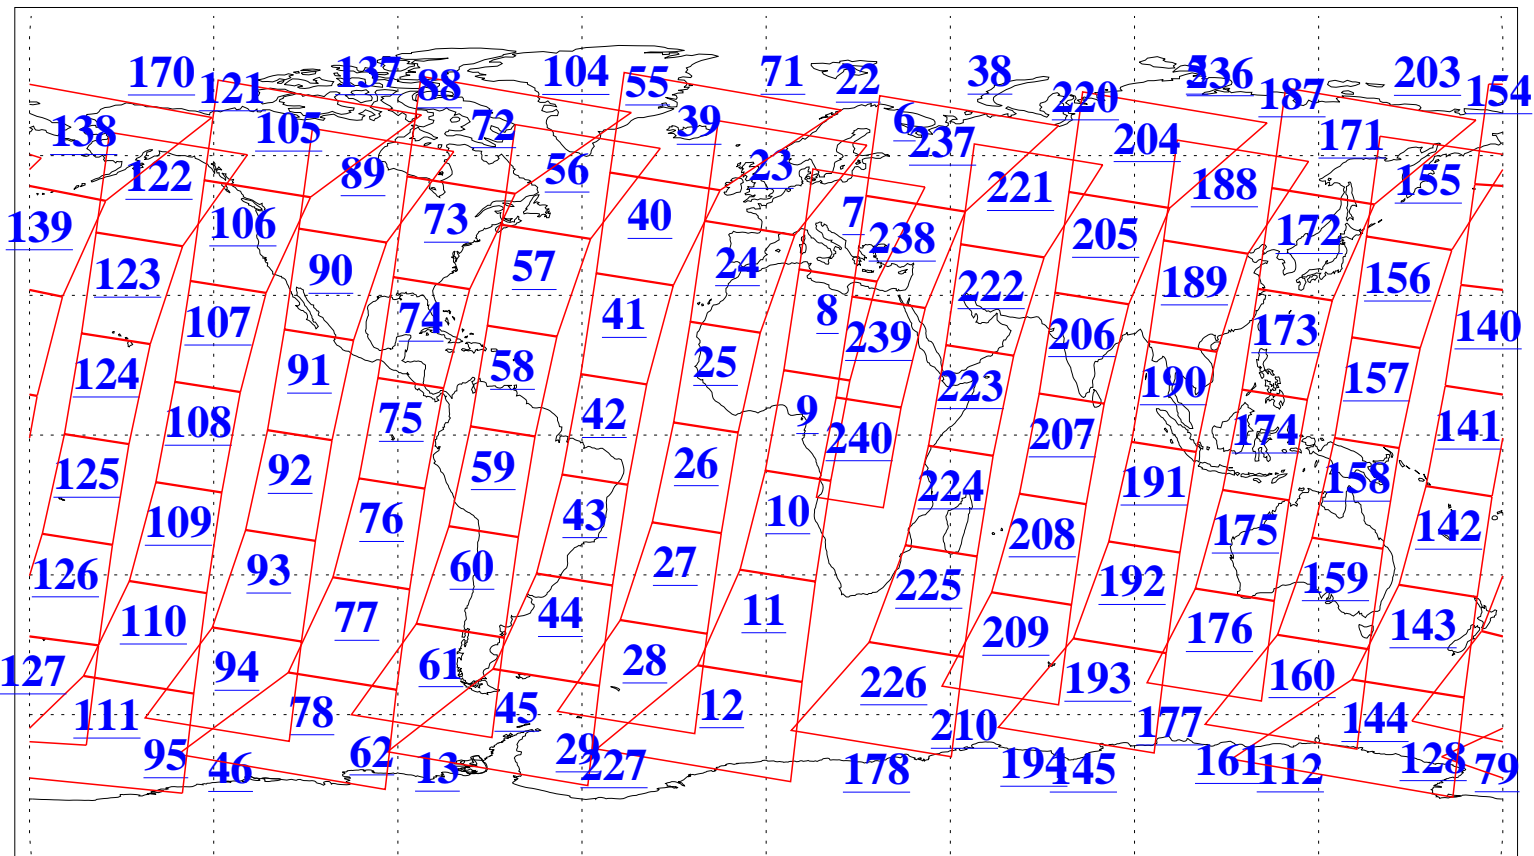

L1B Availability
 AMSU Granules: 240
 HSB Granules: 0
 AIRS Granules: 240

7 Jun 2021
 DoY 158
 Aqua Day 6974
 Granules: 1 to 120

Granules: 121 to 240

Legend: AMSU Available, HSB Available, AIRS Available

L1B Availability
AMSU Granules: 240
HSB Granules: 0
AIRS Granules: 240

7 Jun 2021
DoY 158
Aqua Day 6974

Ascending Granules

Descending Granules

Legend: AMSU Available, HSB Available, AIRS Available

L1B Availability
 AMSU Granules: 240
 HSB Granules: 0
 AIRS Granules: 240