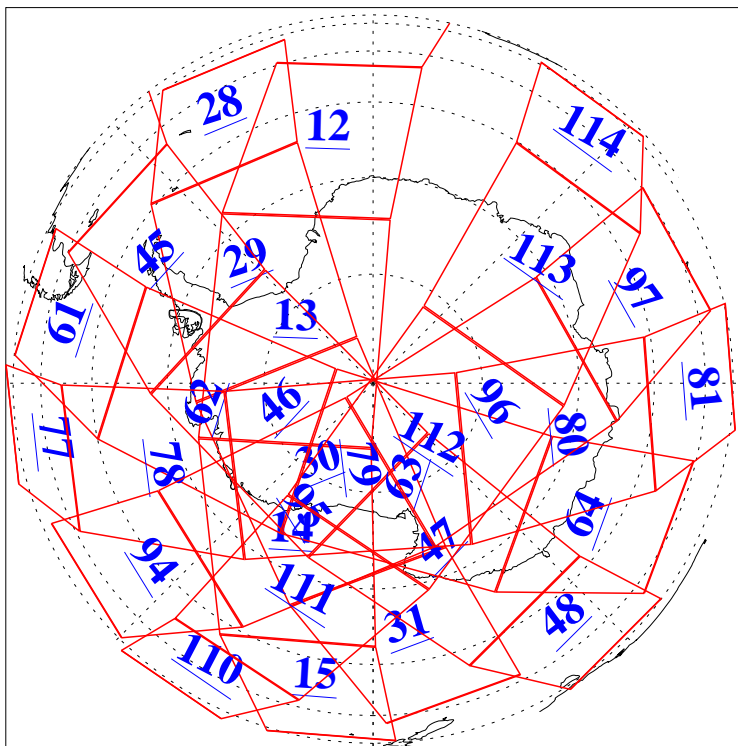

L1B Availability
 AMSU Granules: 240
 HSB Granules: 0
 AIRS Granules: 240

7 Jun 2021
 DoY 158
 Aqua Day 6974
 Granules: 1 to 120

Granules: 121 to 240

Legend: AMSU Available, HSB Available, AIRS Available

L1B Availability
AMSU Granules: 240
HSB Granules: 0
AIRS Granules: 240

7 Jun 2021
DoY 158
Aqua Day 6974

Ascending Granules

Descending Granules

Legend: AMSU Available, HSB Available, AIRS Available

L1B Availability
 AMSU Granules: 240
 HSB Granules: 0
 AIRS Granules: 240

7 Jun 2021
 DoY 158
 Aqua Day 6974

Northern Hemisphere Granules

Southern Hemisphere Granules

Legend: AMSU Available, HSB Available, AIRS Available