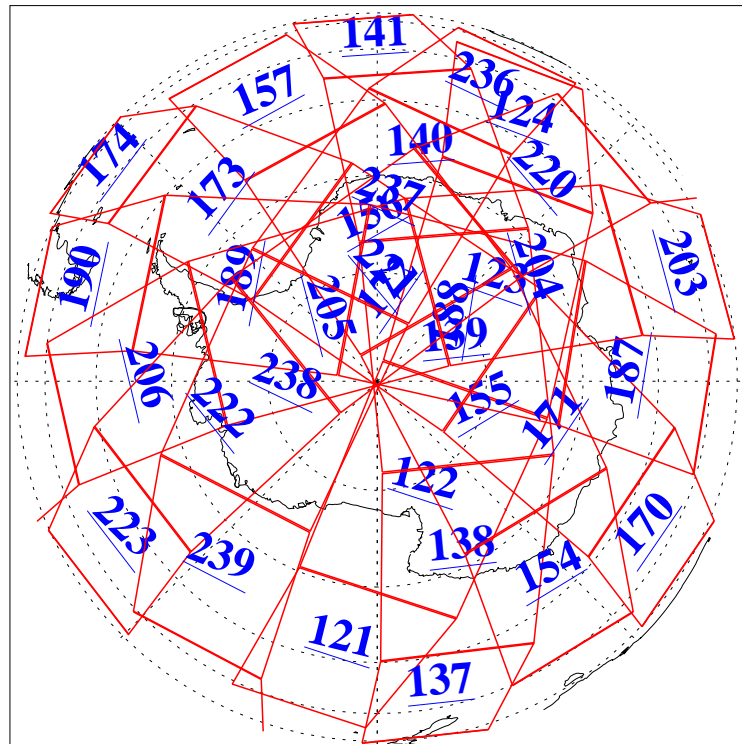

L1B Availability
 AMSU Granules: 240
 HSB Granules: 0
 AIRS Granules: 240

12 May 2021
 DoY 132
 Aqua Day 6948
 Granules: 1 to 120

Granules: 121 to 240

Legend: AMSU Available, *HSB Available*, *AIRS Available*

L1B Availability
 AMSU Granules: 240
 HSB Granules: 0
 AIRS Granules: 240

12 May 2021
 DoY 132
 Aqua Day 6948

Ascending Granules

Descending Granules

Legend: AMSU Available, *HSB Available*, *AIRS Available*

L1B Availability
 AMSU Granules: 240
 HSB Granules: 0
 AIRS Granules: 240

12 May 2021
 DoY 132
 Aqua Day 6948

Northern Hemisphere Granules

Southern Hemisphere Granules

Legend: AMSU Available, HSB Available, **AIRS Available**