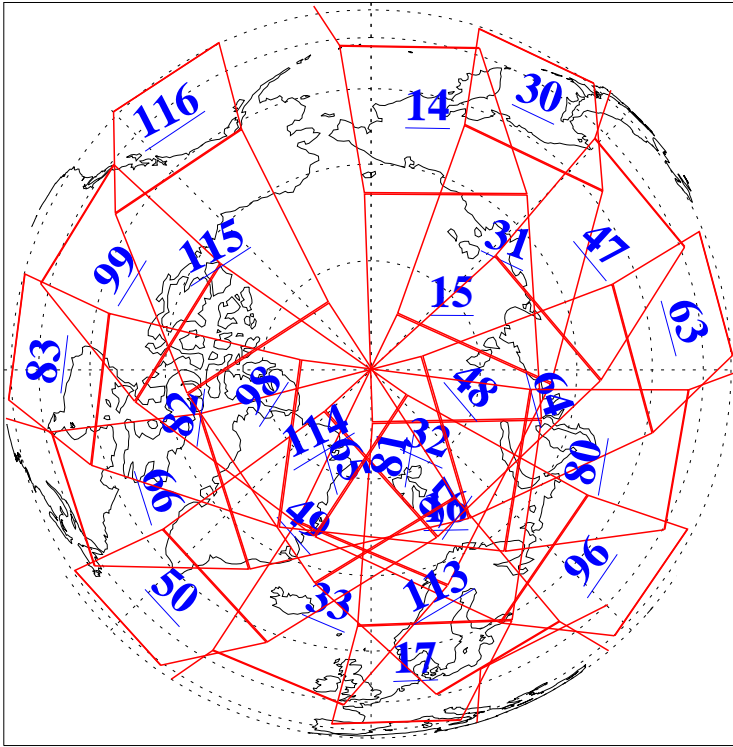

L1B Availability
 AMSU Granules: 240
 HSB Granules: 0
 AIRS Granules: 240

12 May 2021
 DoY 132
 Aqua Day 6948
 Granules: 1 to 120

Granules: 121 to 240

Legend: AMSU Available, *HSB Available*, *AIRS Available*

L1B Availability
 AMSU Granules: 240
 HSB Granules: 0
 AIRS Granules: 240

12 May 2021
 DoY 132
 Aqua Day 6948

Ascending Granules

Descending Granules

Legend: AMSU Available, *HSB Available*, *AIRS Available*

L1B Availability
 AMSU Granules: 240
 HSB Granules: 0
 AIRS Granules: 240

12 May 2021
 DoY 132
 Aqua Day 6948

Northern Hemisphere Granules

Southern Hemisphere Granules

Legend: AMSU Available, HSB Available, **AIRS Available**