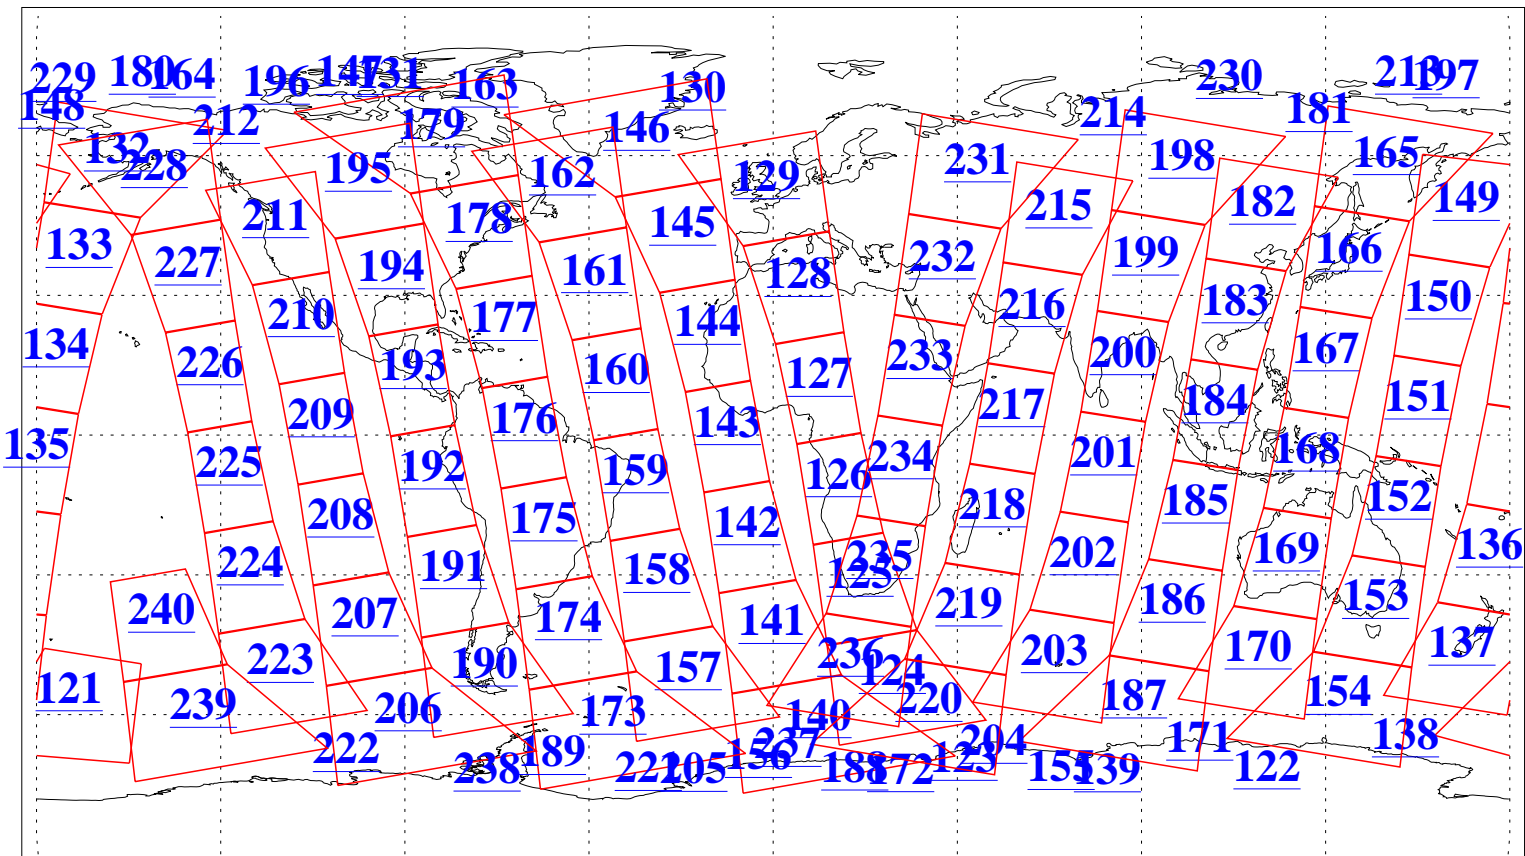

L1B Availability
 AMSU Granules: 240
 HSB Granules: 0
 AIRS Granules: 240

12 May 2021
 DoY 132
 Aqua Day 6948
 Granules: 1 to 120

Granules: 121 to 240

Legend: AMSU Available, *HSB Available*, *AIRS Available*

L1B Availability
 AMSU Granules: 240
 HSB Granules: 0
 AIRS Granules: 240

12 May 2021
 DoY 132
 Aqua Day 6948

Ascending Granules

Descending Granules

Legend: AMSU Available, *HSB Available*, *AIRS Available*

L1B Availability
 AMSU Granules: 240
 HSB Granules: 0
 AIRS Granules: 240

12 May 2021
 DoY 132
 Aqua Day 6948

Northern Hemisphere Granules

Southern Hemisphere Granules

Legend: AMSU Available, HSB Available, **AIRS Available**