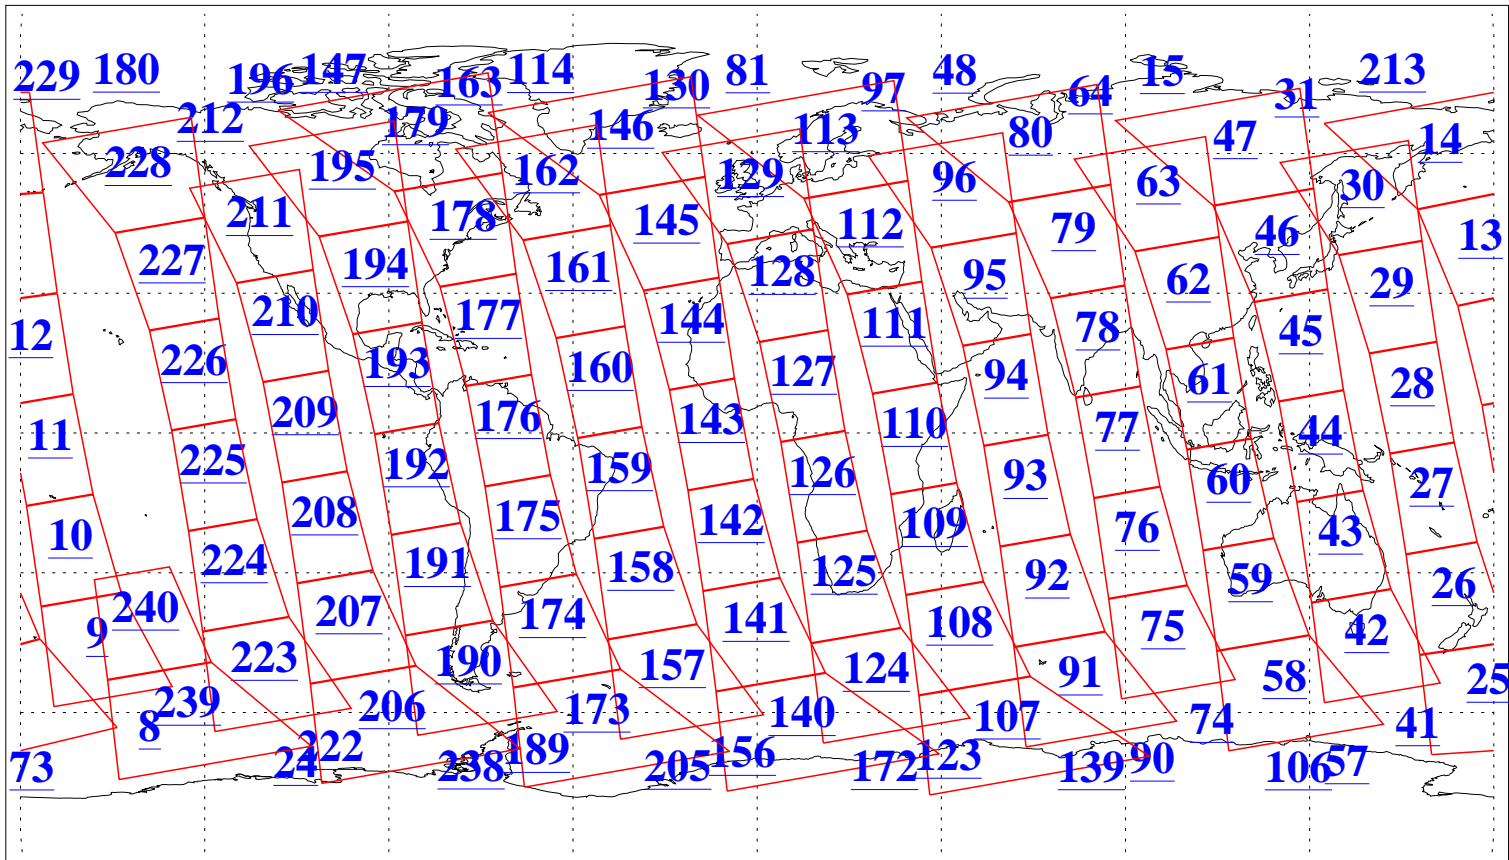

L1B Availability
 AMSU Granules: 240
 HSB Granules: 0
 AIRS Granules: 240

12 May 2021
 DoY 132
 Aqua Day 6948
 Granules: 1 to 120

Granules: 121 to 240

Legend: AMSU Available, *HSB Available*, *AIRS Available*

L1B Availability
 AMSU Granules: 240
 HSB Granules: 0
 AIRS Granules: 240

12 May 2021
 DoY 132
 Aqua Day 6948

Ascending Granules

Descending Granules

Legend: AMSU Available, *HSB Available*, *AIRS Available*

L1B Availability
 AMSU Granules: 240
 HSB Granules: 0
 AIRS Granules: 240

12 May 2021
 DoY 132
 Aqua Day 6948

Northern Hemisphere Granules

Southern Hemisphere Granules

Legend: AMSU Available, HSB Available, **AIRS Available**