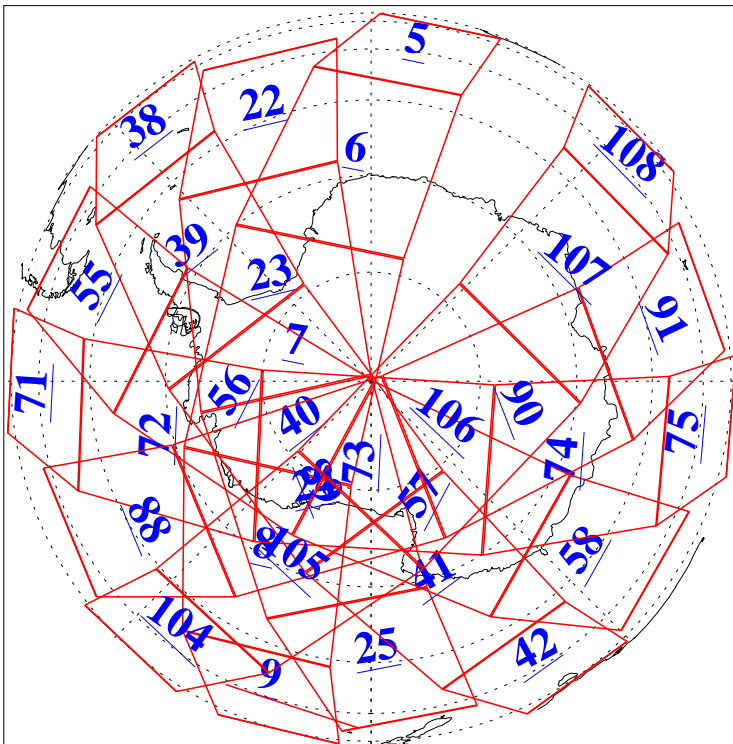

L1B Availability
 AMSU Granules: 240
 HSB Granules: 0
 AIRS Granules: 240

12 May 2021
 DoY 132
 Aqua Day 6948
 Granules: 1 to 120

Granules: 121 to 240

Legend: AMSU Available, *HSB Available*, *AIRS Available*

L1B Availability
 AMSU Granules: 240
 HSB Granules: 0
 AIRS Granules: 240

12 May 2021
 DoY 132
 Aqua Day 6948

Ascending Granules

Descending Granules

Legend: AMSU Available, *HSB Available*, *AIRS Available*

L1B Availability
 AMSU Granules: 240
 HSB Granules: 0
 AIRS Granules: 240

12 May 2021
 DoY 132
 Aqua Day 6948

Northern Hemisphere Granules

Southern Hemisphere Granules

Legend: AMSU Available, HSB Available, **AIRS Available**