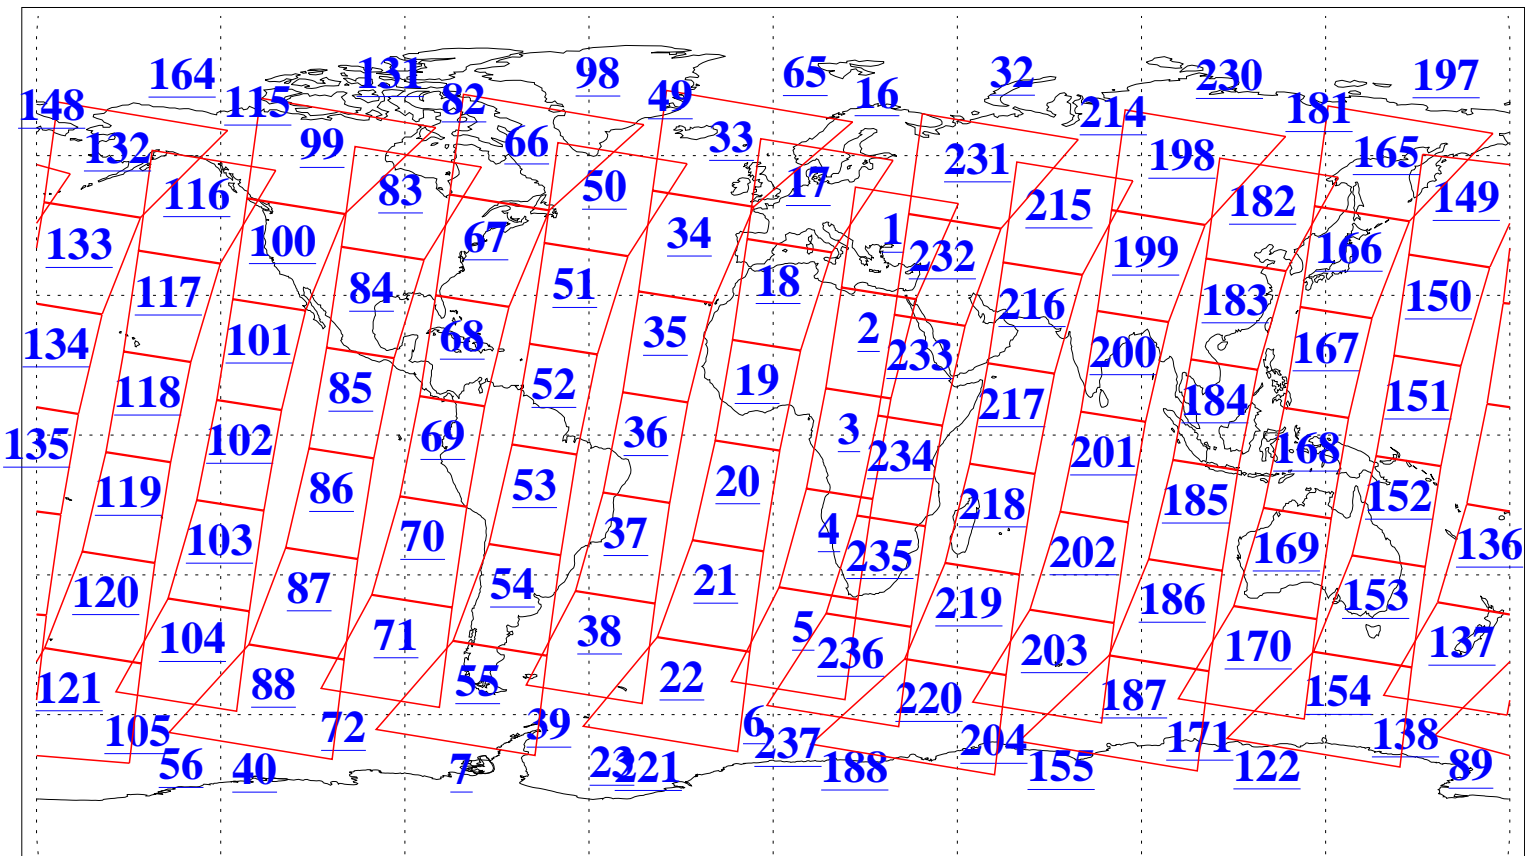

L1B Availability
 AMSU Granules: 240
 HSB Granules: 0
 AIRS Granules: 240

12 May 2021
 DoY 132
 Aqua Day 6948
 Granules: 1 to 120

Granules: 121 to 240

Legend: AMSU Available, *HSB Available*, *AIRS Available*

L1B Availability
 AMSU Granules: 240
 HSB Granules: 0
 AIRS Granules: 240

12 May 2021
 DoY 132
 Aqua Day 6948

Ascending Granules

Descending Granules

Legend: AMSU Available, *HSB Available*, *AIRS Available*

L1B Availability
 AMSU Granules: 240
 HSB Granules: 0
 AIRS Granules: 240

12 May 2021
 DoY 132
 Aqua Day 6948

Northern Hemisphere Granules

Southern Hemisphere Granules

Legend: AMSU Available, HSB Available, **AIRS Available**