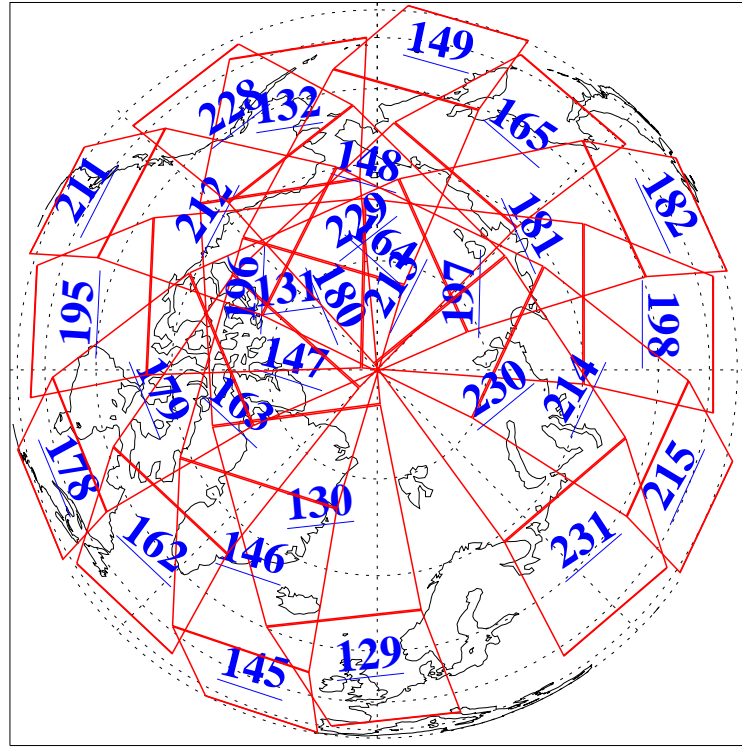

L1B Availability
 AMSU Granules: 240
 HSB Granules: 0
 AIRS Granules: 240

12 May 2021
 DoY 132
 Aqua Day 6948

Ascending Granules

Descending Granules

Legend: AMSU Available, *HSB Available*, *AIRS Available*

L1B Availability
 AMSU Granules: 240
 HSB Granules: 0
 AIRS Granules: 240

12 May 2021
 DoY 132
 Aqua Day 6948

Northern Hemisphere Granules

Southern Hemisphere Granules

Legend: AMSU Available, HSB Available, **AIRS Available**