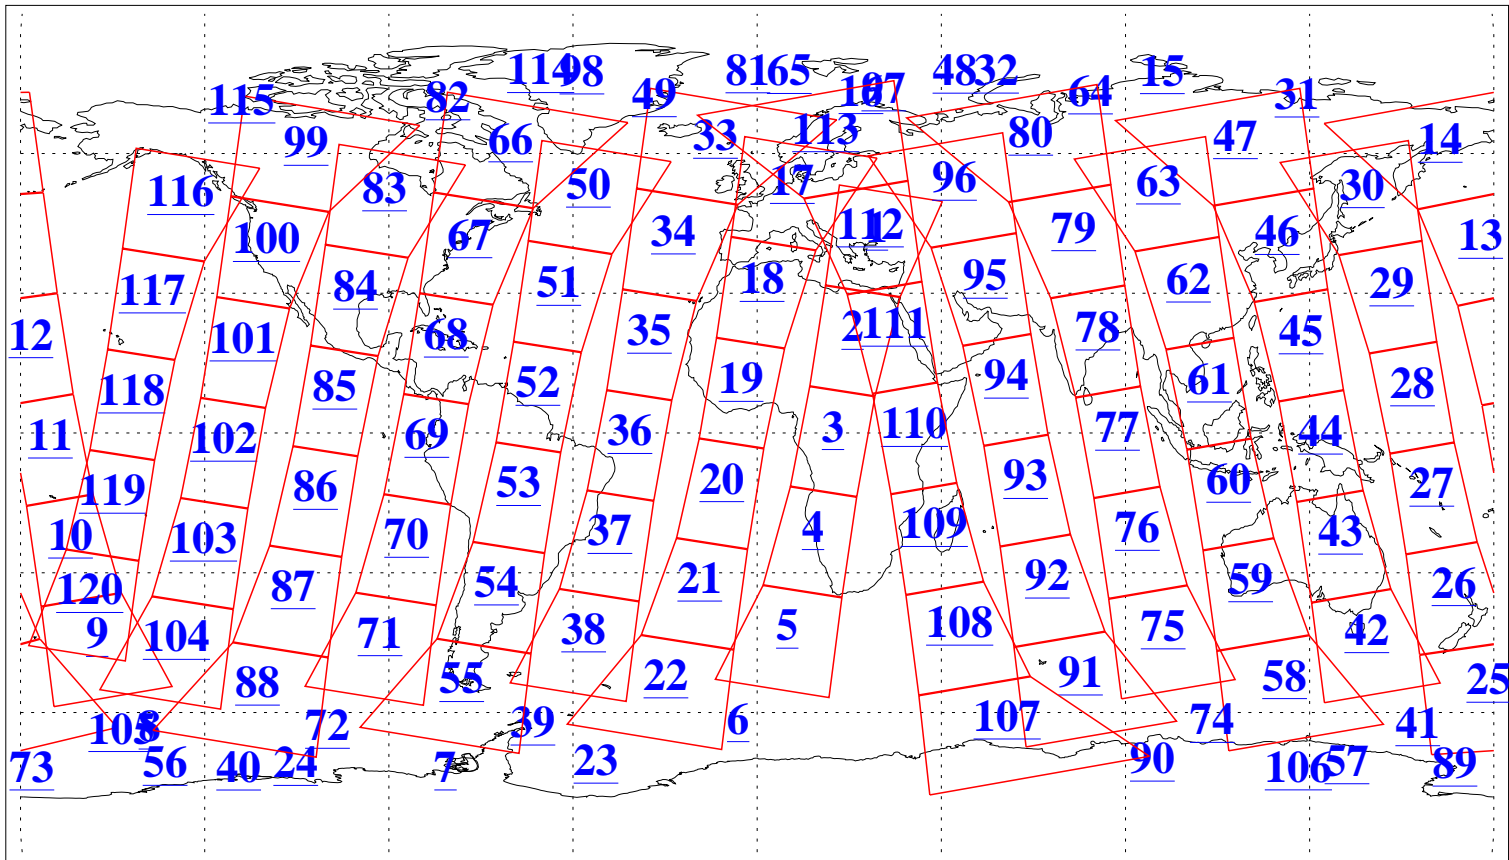

L1B Availability
 AMSU Granules: 240
 HSB Granules: 0
 AIRS Granules: 240

12 May 2021
 DoY 132
 Aqua Day 6948
 Granules: 1 to 120

Granules: 121 to 240

Legend: AMSU Available, *HSB Available*, *AIRS Available*

L1B Availability
 AMSU Granules: 240
 HSB Granules: 0
 AIRS Granules: 240

12 May 2021
 DoY 132
 Aqua Day 6948

Ascending Granules

Descending Granules

Legend: AMSU Available, *HSB Available*, *AIRS Available*

L1B Availability
 AMSU Granules: 240
 HSB Granules: 0
 AIRS Granules: 240

12 May 2021
 DoY 132
 Aqua Day 6948

Northern Hemisphere Granules

Southern Hemisphere Granules

Legend: AMSU Available, HSB Available, **AIRS Available**