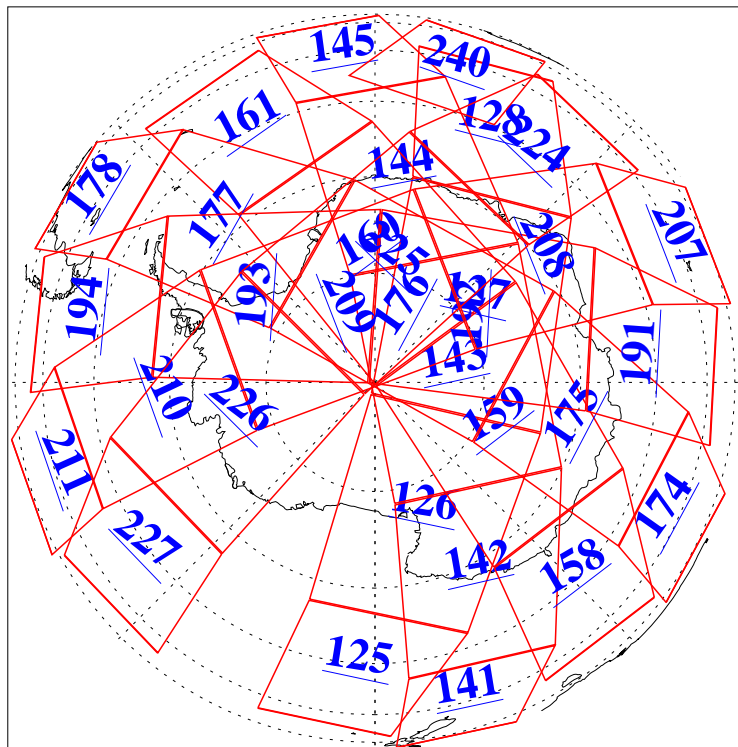

L1B Availability  
AMSU Granules: 240  
HSB Granules: 0  
AIRS Granules: 240

26 Dec 2018  
DoY 360  
Aqua Day 6080  
Granules: 1 to 120

Granules: 121 to 240

Legend: AMSU Available, HSB Available, AIRS Available

L1B Availability  
AMSU Granules: 240  
HSB Granules: 0  
AIRS Granules: 240

26 Dec 2018  
DoY 360  
Aqua Day 6080

Ascending Granules

Descending Granules

Legend: AMSU Available, HSB Available, AIRS Available

L1B Availability  
 AMSU Granules: 240  
 HSB Granules: 0  
 AIRS Granules: 240

26 Dec 2018  
 DoY 360  
 Aqua Day 6080

Northern Hemisphere Granules

Southern Hemisphere Granules

Legend: AMSU Available, HSB Available, AIRS Available