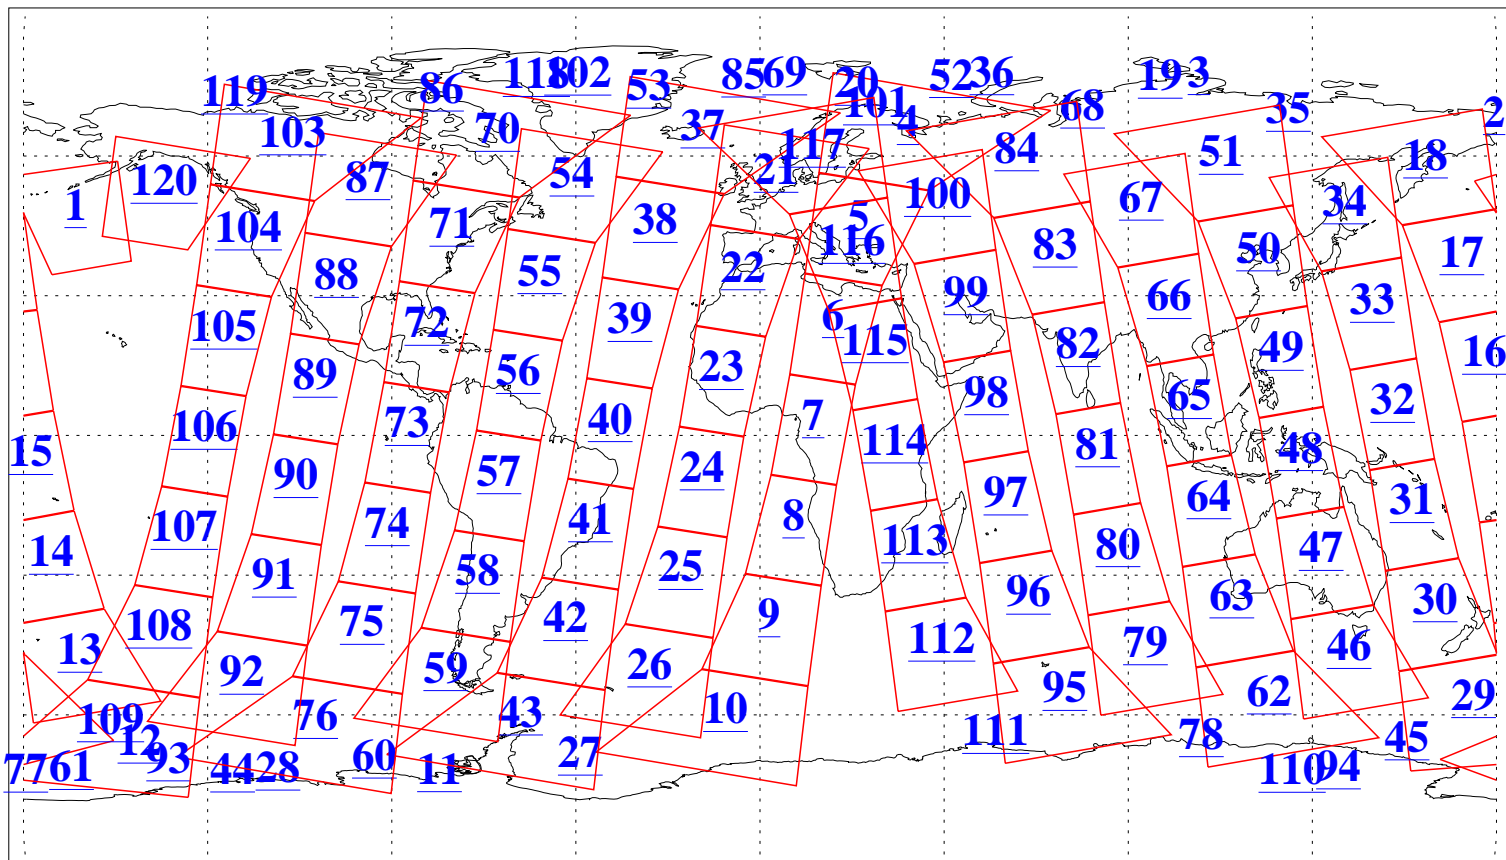

L1B Availability  
AMSU Granules: 240  
HSB Granules: 0  
AIRS Granules: 240

26 Dec 2018  
DoY 360  
Aqua Day 6080  
Granules: 1 to 120

Granules: 121 to 240

Legend: AMSU Available, HSB Available, AIRS Available

L1B Availability  
AMSU Granules: 240  
HSB Granules: 0  
AIRS Granules: 240

26 Dec 2018  
DoY 360  
Aqua Day 6080

Ascending Granules

Descending Granules

Legend: AMSU Available, HSB Available, AIRS Available

L1B Availability  
 AMSU Granules: 240  
 HSB Granules: 0  
 AIRS Granules: 240

26 Dec 2018  
 DoY 360  
 Aqua Day 6080

Northern Hemisphere Granules

Southern Hemisphere Granules

Legend: AMSU Available, HSB Available, AIRS Available