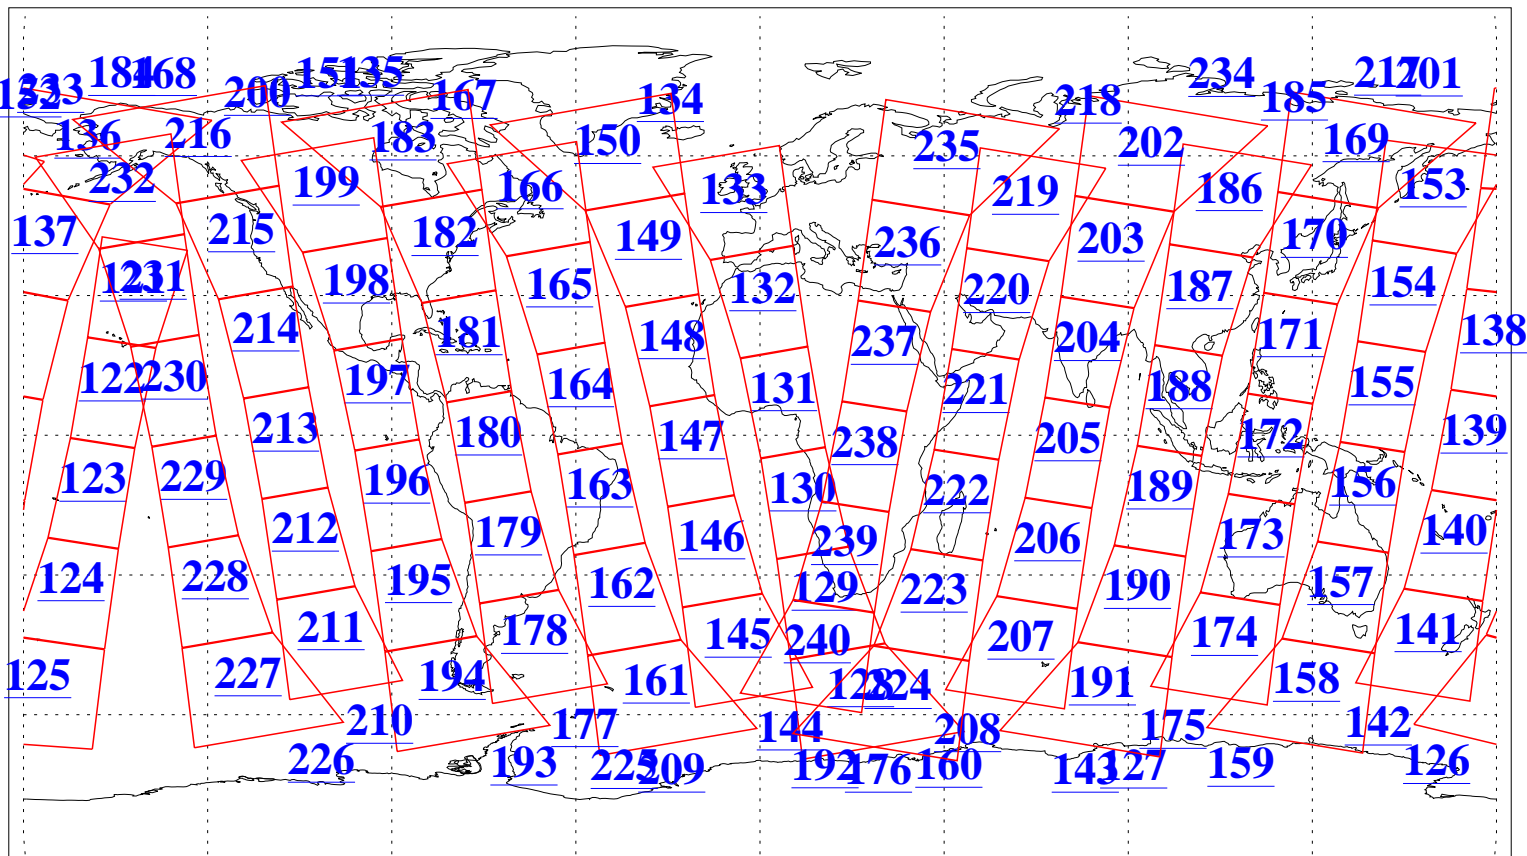

L1B Availability  
AMSU Granules: 240  
HSB Granules: 0  
AIRS Granules: 240

26 Dec 2018  
DoY 360  
Aqua Day 6080  
Granules: 1 to 120

Granules: 121 to 240

Legend: AMSU Available, HSB Available, AIRS Available

L1B Availability  
AMSU Granules: 240  
HSB Granules: 0  
AIRS Granules: 240

26 Dec 2018  
DoY 360  
Aqua Day 6080

Ascending Granules

Descending Granules

Legend: AMSU Available, HSB Available, AIRS Available

L1B Availability  
 AMSU Granules: 240  
 HSB Granules: 0  
 AIRS Granules: 240

26 Dec 2018  
 DoY 360  
 Aqua Day 6080

Northern Hemisphere Granules

Southern Hemisphere Granules

Legend: AMSU Available, HSB Available, AIRS Available