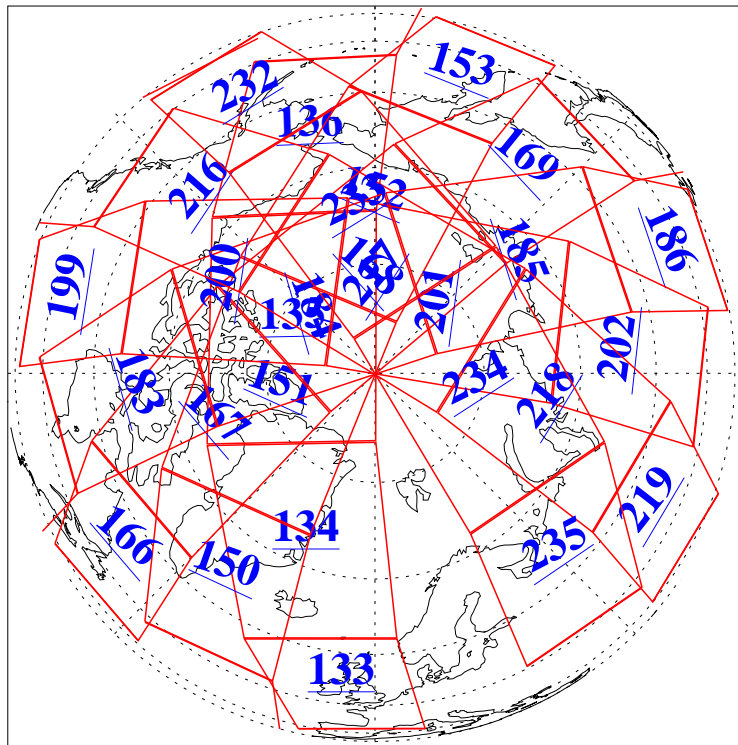

L1B Availability  
AMSU Granules: 240  
HSB Granules: 0  
AIRS Granules: 240

26 Dec 2018  
DoY 360  
Aqua Day 6080  
Granules: 1 to 120

Granules: 121 to 240

Legend: AMSU Available, HSB Available, AIRS Available

L1B Availability  
AMSU Granules: 240  
HSB Granules: 0  
AIRS Granules: 240

26 Dec 2018  
DoY 360  
Aqua Day 6080

Ascending Granules

Descending Granules

Legend: AMSU Available, HSB Available, AIRS Available

L1B Availability  
 AMSU Granules: 240  
 HSB Granules: 0  
 AIRS Granules: 240

26 Dec 2018  
 DoY 360  
 Aqua Day 6080

Northern Hemisphere Granules

Southern Hemisphere Granules

Legend: AMSU Available, HSB Available, AIRS Available