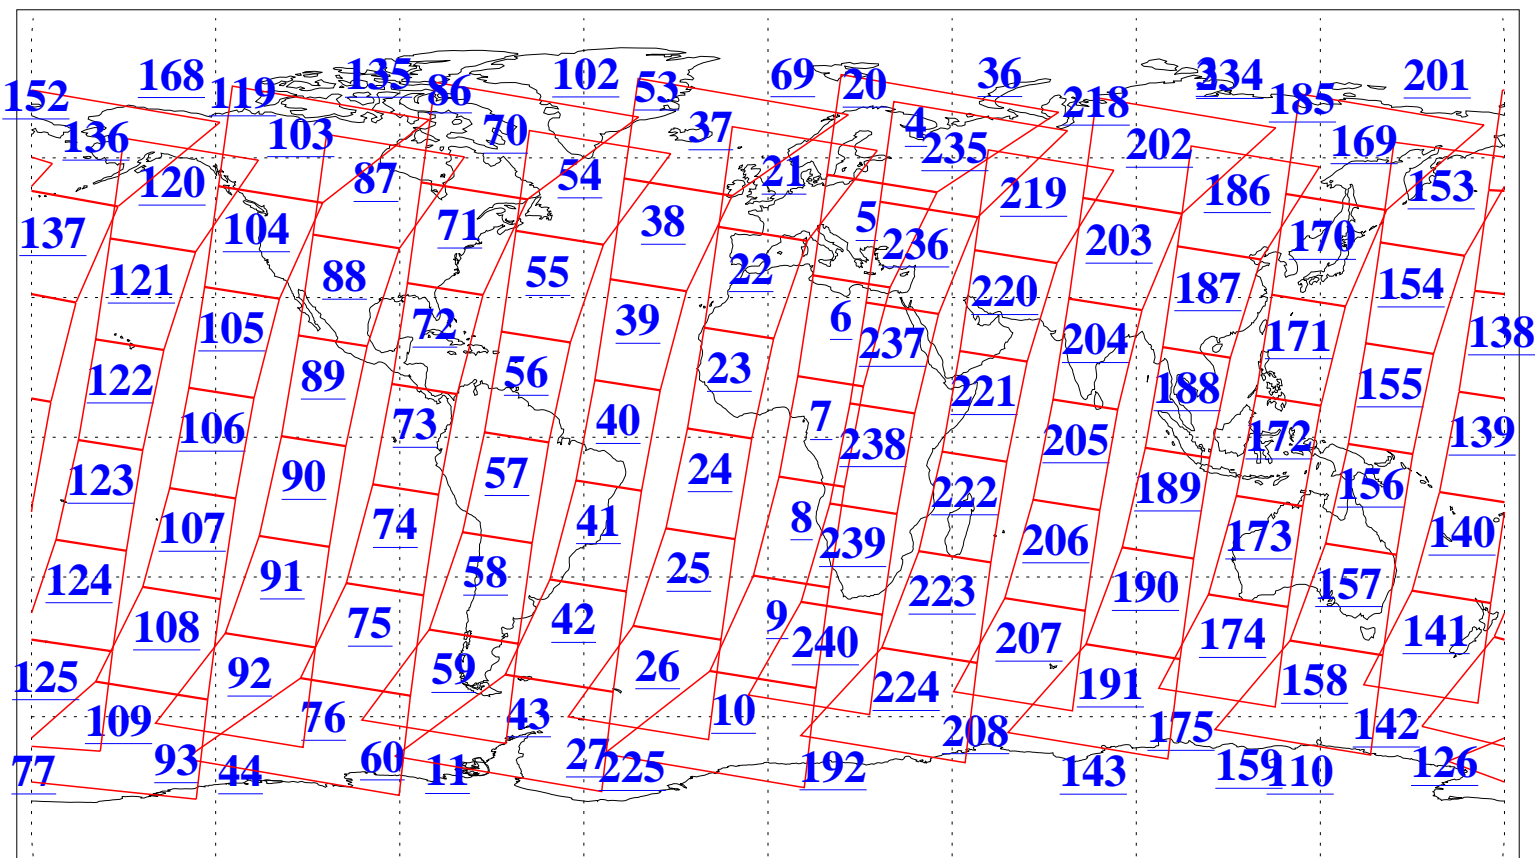

L1B Availability  
AMSU Granules: 240  
HSB Granules: 0  
AIRS Granules: 240

26 Dec 2018  
DoY 360  
Aqua Day 6080  
Granules: 1 to 120

Granules: 121 to 240

Legend: AMSU Available, HSB Available, AIRS Available

L1B Availability  
AMSU Granules: 240  
HSB Granules: 0  
AIRS Granules: 240

26 Dec 2018  
DoY 360  
Aqua Day 6080

Ascending Granules

Descending Granules

Legend: AMSU Available, HSB Available, AIRS Available

L1B Availability  
 AMSU Granules: 240  
 HSB Granules: 0  
 AIRS Granules: 240

26 Dec 2018  
 DoY 360  
 Aqua Day 6080

Northern Hemisphere Granules

Southern Hemisphere Granules

Legend: AMSU Available, HSB Available, AIRS Available