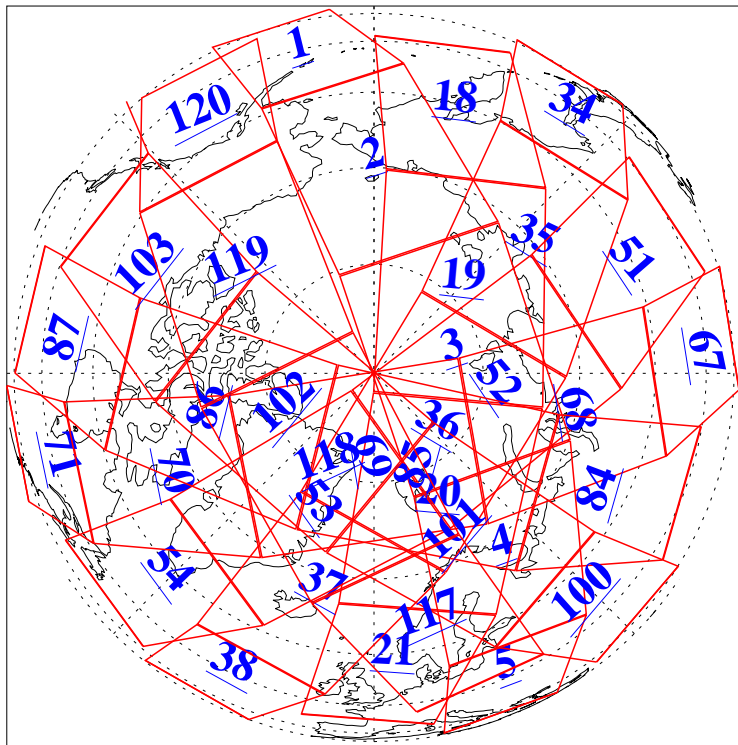

L1B Availability  
AMSU Granules: 240  
HSB Granules: 0  
AIRS Granules: 240

26 Dec 2018  
DoY 360  
Aqua Day 6080  
Granules: 1 to 120

Granules: 121 to 240

Legend: AMSU Available, HSB Available, AIRS Available

L1B Availability  
AMSU Granules: 240  
HSB Granules: 0  
AIRS Granules: 240

26 Dec 2018  
DoY 360  
Aqua Day 6080

Ascending Granules

Descending Granules

Legend: AMSU Available, HSB Available, AIRS Available

L1B Availability  
 AMSU Granules: 240  
 HSB Granules: 0  
 AIRS Granules: 240

26 Dec 2018  
 DoY 360  
 Aqua Day 6080

Northern Hemisphere Granules

Southern Hemisphere Granules

Legend: AMSU Available, HSB Available, AIRS Available