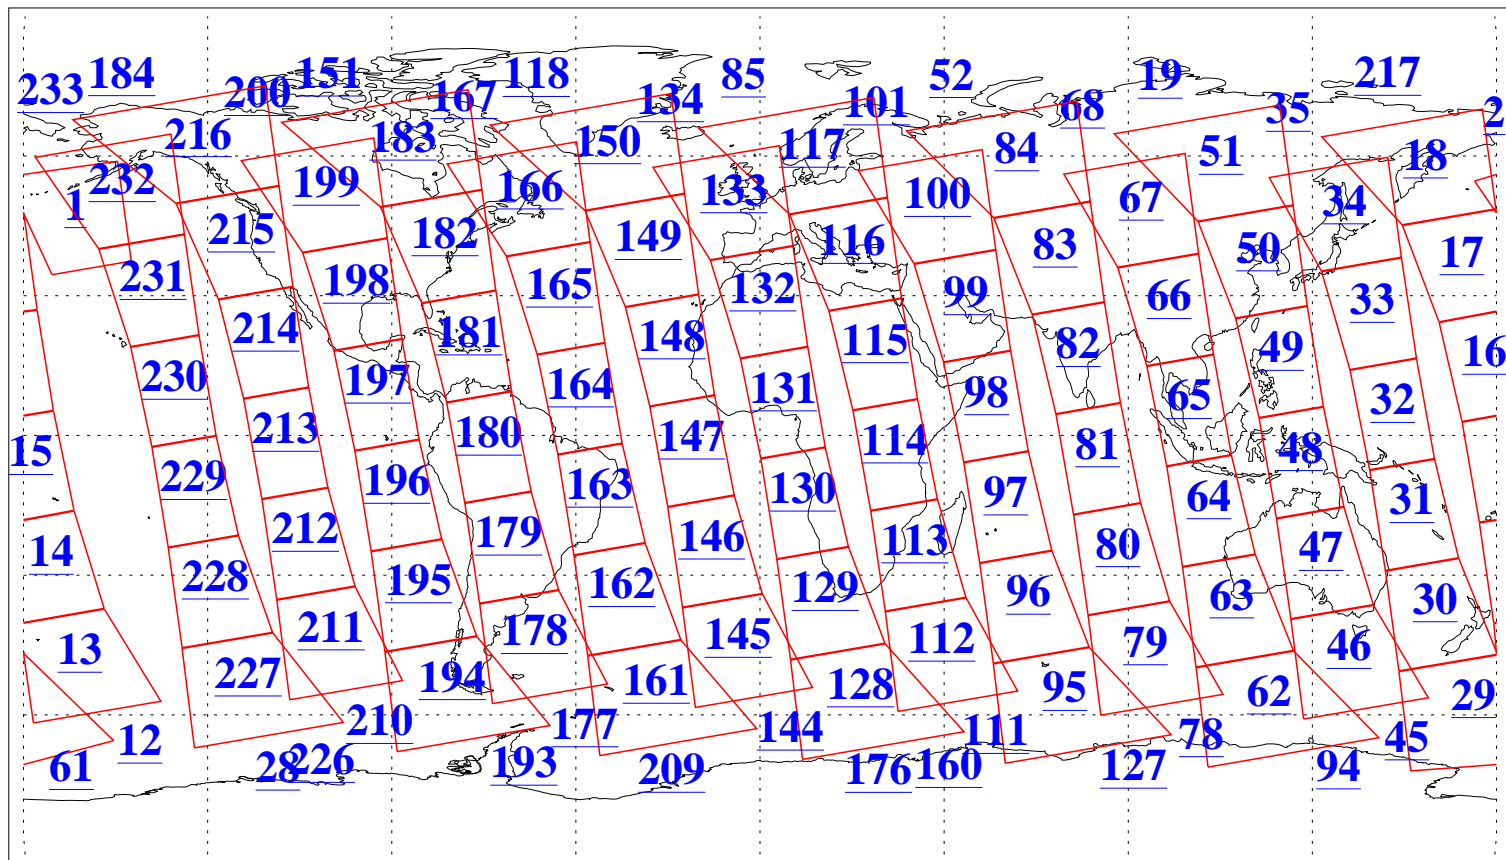

L1B Availability  
AMSU Granules: 240  
HSB Granules: 0  
AIRS Granules: 240

26 Dec 2018  
DoY 360  
Aqua Day 6080  
Granules: 1 to 120

Granules: 121 to 240

Legend: AMSU Available, HSB Available, AIRS Available

L1B Availability  
AMSU Granules: 240  
HSB Granules: 0  
AIRS Granules: 240

26 Dec 2018  
DoY 360  
Aqua Day 6080

Ascending Granules

Descending Granules

Legend: AMSU Available, HSB Available, AIRS Available

L1B Availability  
 AMSU Granules: 240  
 HSB Granules: 0  
 AIRS Granules: 240

26 Dec 2018  
 DoY 360  
 Aqua Day 6080

Northern Hemisphere Granules

Southern Hemisphere Granules

Legend: AMSU Available, HSB Available, AIRS Available