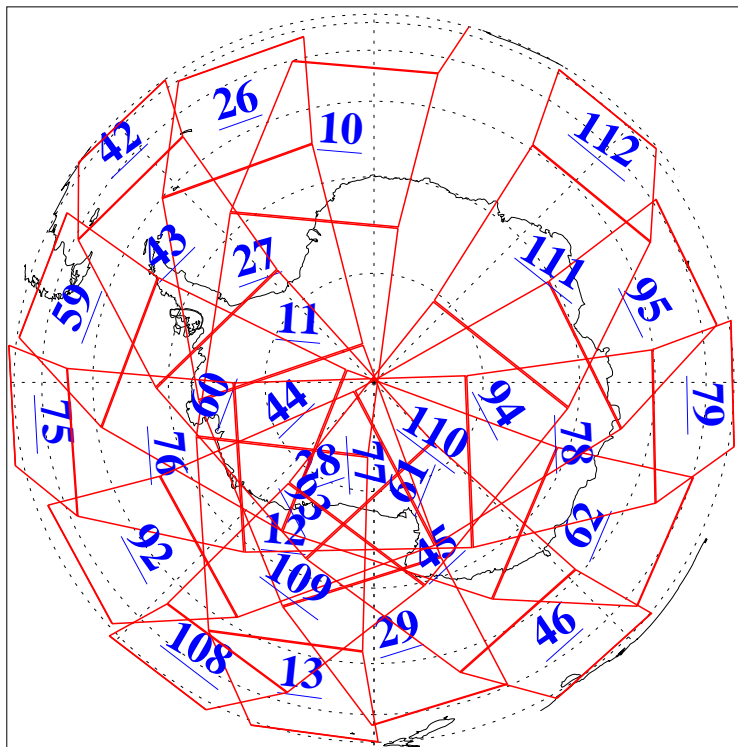

L1B Availability  
AMSU Granules: 240  
HSB Granules: 0  
AIRS Granules: 240

26 Dec 2018  
DoY 360  
Aqua Day 6080  
Granules: 1 to 120

Granules: 121 to 240

Legend: AMSU Available, HSB Available, AIRS Available

L1B Availability  
AMSU Granules: 240  
HSB Granules: 0  
AIRS Granules: 240

26 Dec 2018  
DoY 360  
Aqua Day 6080

Ascending Granules

Descending Granules

Legend: AMSU Available, HSB Available, AIRS Available

L1B Availability  
 AMSU Granules: 240  
 HSB Granules: 0  
 AIRS Granules: 240

26 Dec 2018  
 DoY 360  
 Aqua Day 6080

Northern Hemisphere Granules

Southern Hemisphere Granules

Legend: AMSU Available, HSB Available, AIRS Available