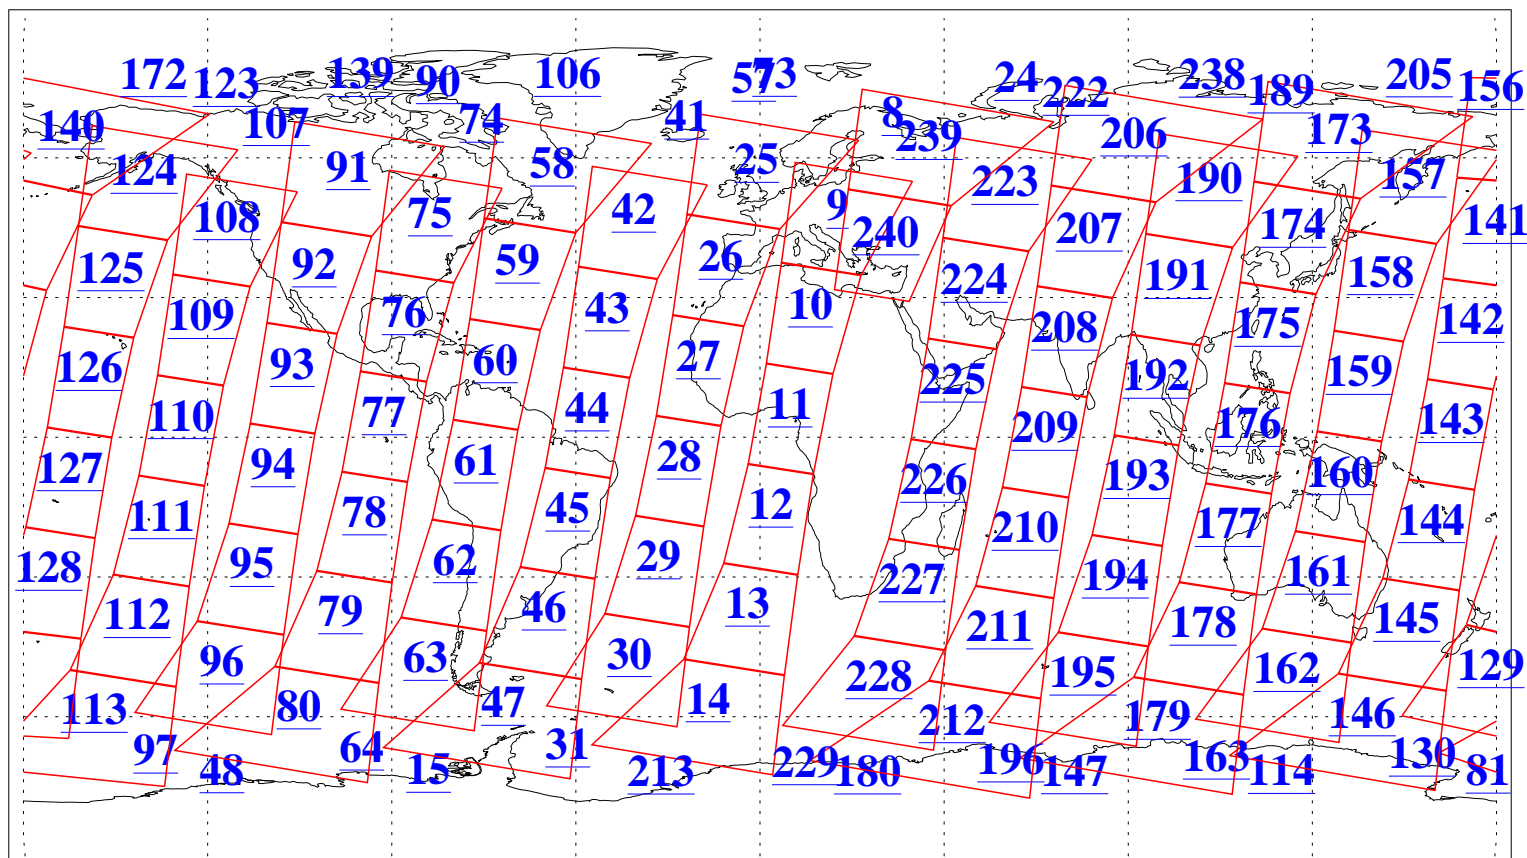

L1B Availability  
AMSU Granules: 240  
HSB Granules: 0  
AIRS Granules: 240

4 Nov 2018  
DoY 308  
Aqua Day 6028  
Granules: 1 to 120

Granules: 121 to 240

Legend: AMSU Available, HSB Available, AIRS Available

L1B Availability  
AMSU Granules: 240  
HSB Granules: 0  
AIRS Granules: 240

4 Nov 2018  
DoY 308  
Aqua Day 6028

Ascending Granules

Descending Granules

Legend: AMSU Available, HSB Available, AIRS Available

L1B Availability  
 AMSU Granules: 240  
 HSB Granules: 0  
 AIRS Granules: 240

4 Nov 2018  
 DoY 308  
 Aqua Day 6028

Northern Hemisphere Granules

Southern Hemisphere Granules

Legend: AMSU Available, HSB Available, AIRS Available