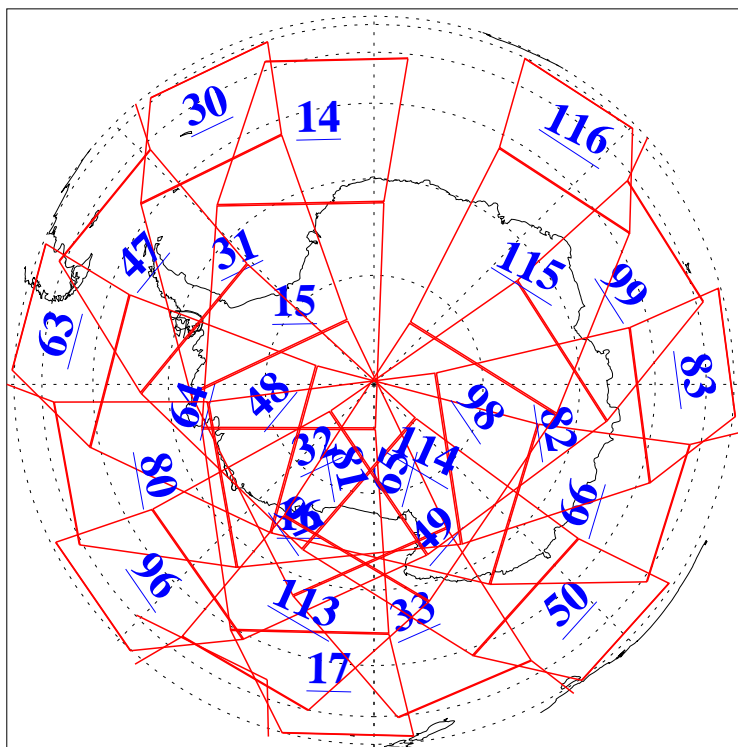

L1B Availability  
AMSU Granules: 240  
HSB Granules: 0  
AIRS Granules: 240

4 Nov 2018  
DoY 308  
Aqua Day 6028  
Granules: 1 to 120

Granules: 121 to 240

Legend: AMSU Available, HSB Available, AIRS Available

L1B Availability  
AMSU Granules: 240  
HSB Granules: 0  
AIRS Granules: 240

4 Nov 2018  
DoY 308  
Aqua Day 6028

Ascending Granules

Descending Granules

Legend: AMSU Available, HSB Available, AIRS Available

L1B Availability  
 AMSU Granules: 240  
 HSB Granules: 0  
 AIRS Granules: 240

4 Nov 2018  
 DoY 308  
 Aqua Day 6028

Northern Hemisphere Granules

Southern Hemisphere Granules

Legend: AMSU Available, HSB Available, AIRS Available