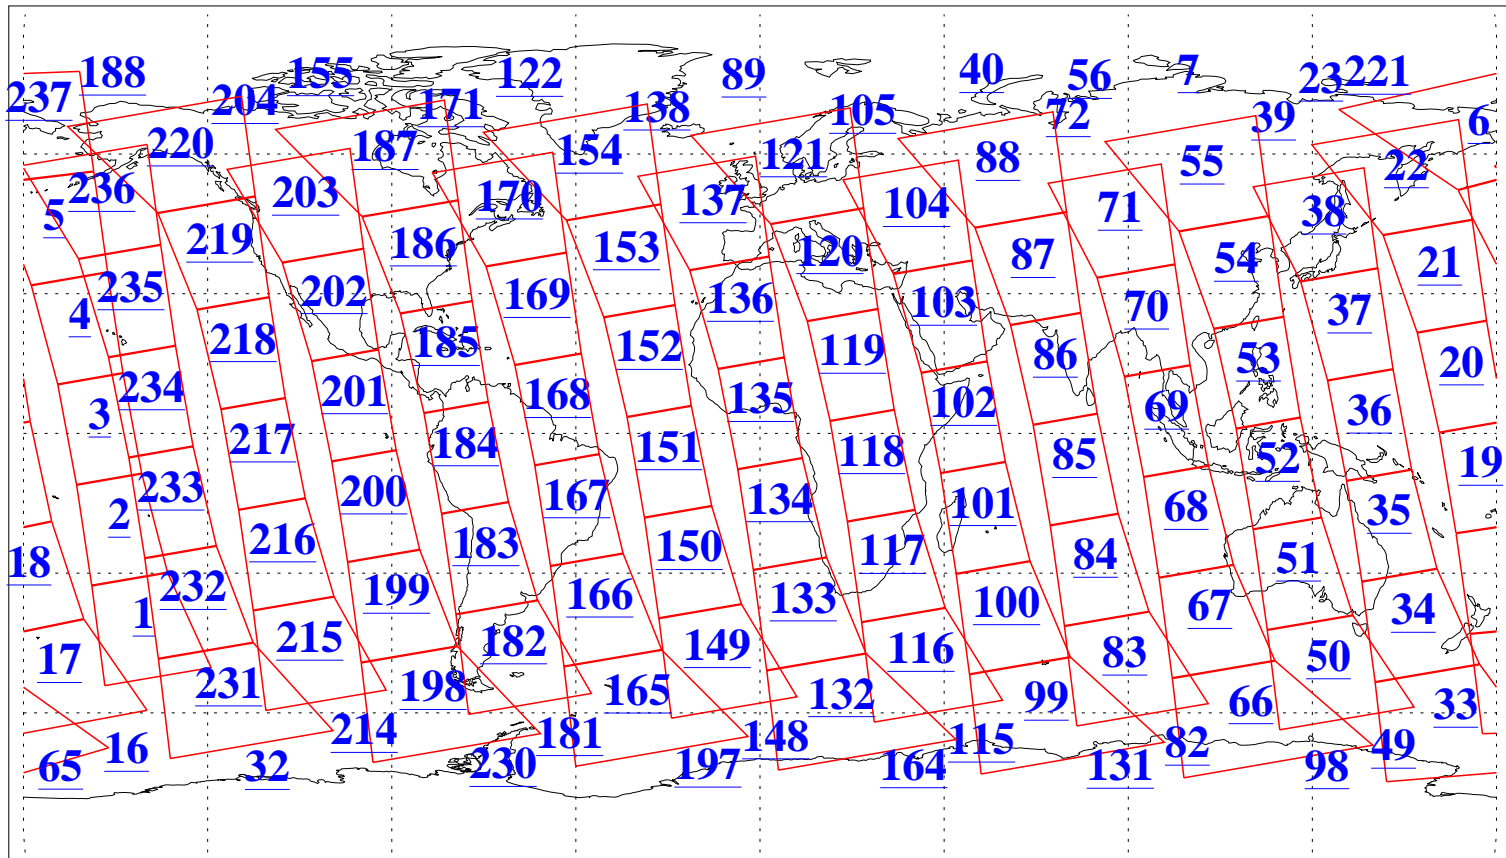

L1B Availability  
AMSU Granules: 240  
HSB Granules: 0  
AIRS Granules: 240

4 Nov 2018  
DoY 308  
Aqua Day 6028  
Granules: 1 to 120

Granules: 121 to 240

Legend: AMSU Available, HSB Available, AIRS Available

L1B Availability  
AMSU Granules: 240  
HSB Granules: 0  
AIRS Granules: 240

4 Nov 2018  
DoY 308  
Aqua Day 6028

Ascending Granules

Descending Granules

Legend: AMSU Available, HSB Available, AIRS Available

L1B Availability  
 AMSU Granules: 240  
 HSB Granules: 0  
 AIRS Granules: 240

4 Nov 2018  
 DoY 308  
 Aqua Day 6028

Northern Hemisphere Granules

Southern Hemisphere Granules

Legend: AMSU Available, HSB Available, AIRS Available