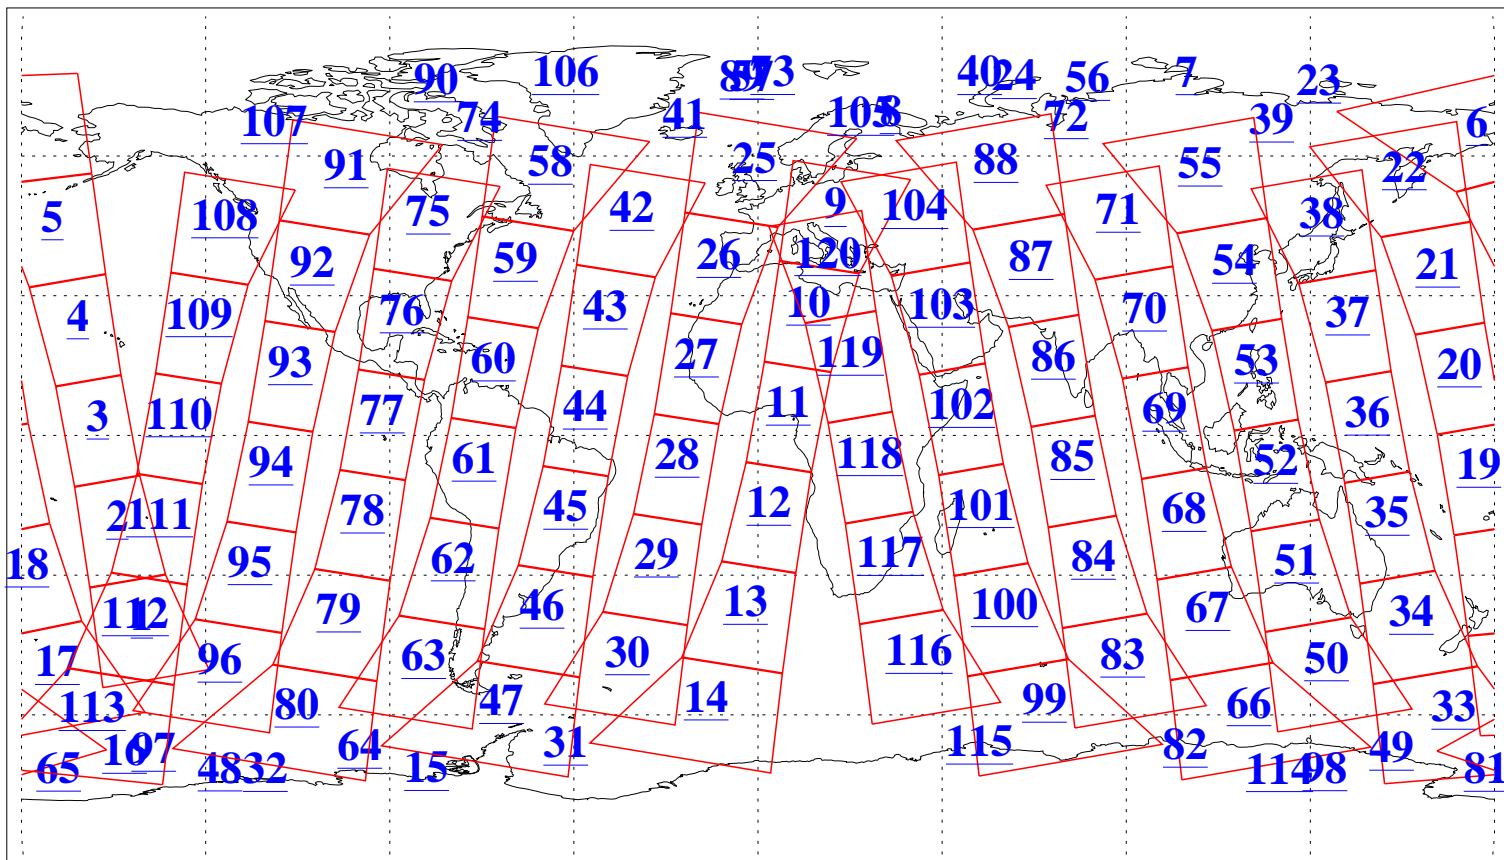

L1B Availability  
AMSU Granules: 240  
HSB Granules: 0  
AIRS Granules: 240

4 Nov 2018  
DoY 308  
Aqua Day 6028  
Granules: 1 to 120

Granules: 121 to 240

Legend: AMSU Available, HSB Available, AIRS Available

L1B Availability  
AMSU Granules: 240  
HSB Granules: 0  
AIRS Granules: 240

4 Nov 2018  
DoY 308  
Aqua Day 6028

Ascending Granules

Descending Granules

Legend: AMSU Available, HSB Available, AIRS Available

L1B Availability  
 AMSU Granules: 240  
 HSB Granules: 0  
 AIRS Granules: 240

4 Nov 2018  
 DoY 308  
 Aqua Day 6028

Northern Hemisphere Granules

Southern Hemisphere Granules

Legend: AMSU Available, HSB Available, AIRS Available