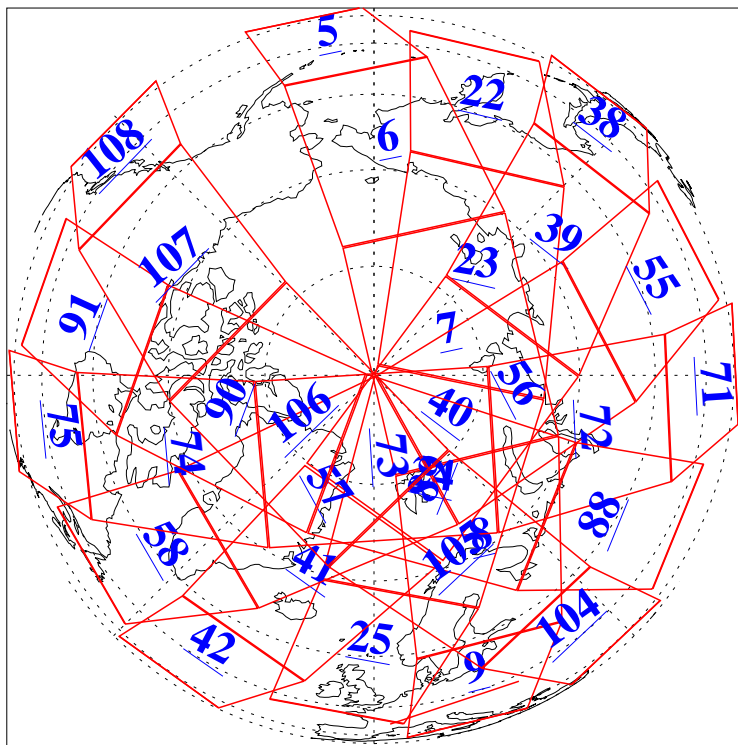

L1B Availability  
AMSU Granules: 240  
HSB Granules: 0  
AIRS Granules: 240

4 Nov 2018  
DoY 308  
Aqua Day 6028  
Granules: 1 to 120

Granules: 121 to 240

Legend: AMSU Available, HSB Available, AIRS Available

L1B Availability  
AMSU Granules: 240  
HSB Granules: 0  
AIRS Granules: 240

4 Nov 2018  
DoY 308  
Aqua Day 6028

Ascending Granules

Descending Granules

Legend: AMSU Available, HSB Available, AIRS Available

L1B Availability  
 AMSU Granules: 240  
 HSB Granules: 0  
 AIRS Granules: 240

4 Nov 2018  
 DoY 308  
 Aqua Day 6028

Northern Hemisphere Granules

Southern Hemisphere Granules

Legend: AMSU Available, HSB Available, AIRS Available