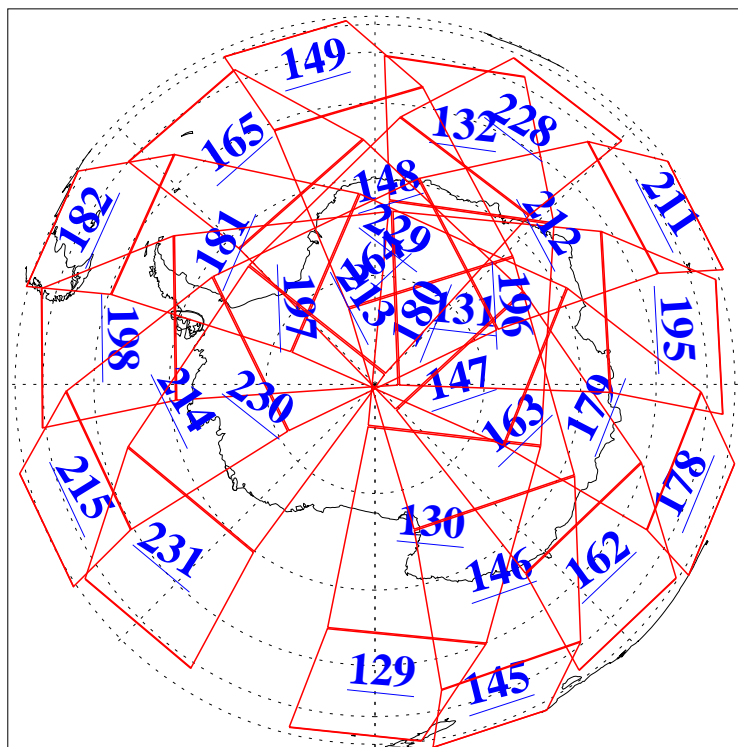

L1B Availability  
AMSU Granules: 240  
HSB Granules: 0  
AIRS Granules: 240

4 Nov 2018  
DoY 308  
Aqua Day 6028  
Granules: 1 to 120

Granules: 121 to 240

Legend: AMSU Available, HSB Available, AIRS Available

L1B Availability  
AMSU Granules: 240  
HSB Granules: 0  
AIRS Granules: 240

4 Nov 2018  
DoY 308  
Aqua Day 6028

Ascending Granules

Descending Granules

Legend: AMSU Available, HSB Available, AIRS Available

L1B Availability  
 AMSU Granules: 240  
 HSB Granules: 0  
 AIRS Granules: 240

4 Nov 2018  
 DoY 308  
 Aqua Day 6028

Northern Hemisphere Granules

Southern Hemisphere Granules

Legend: AMSU Available, HSB Available, AIRS Available