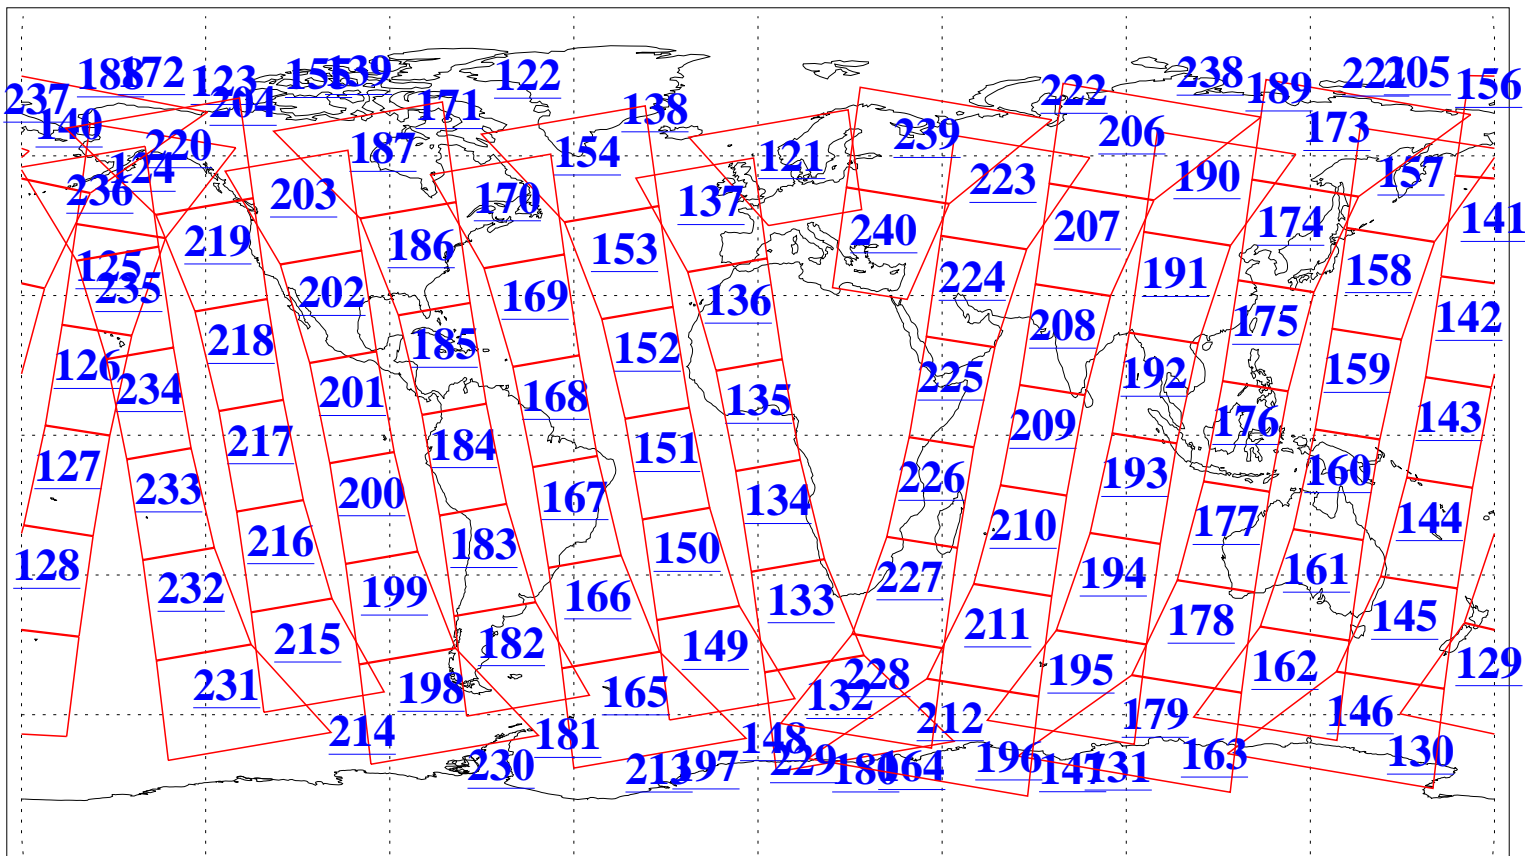

L1B Availability  
AMSU Granules: 240  
HSB Granules: 0  
AIRS Granules: 240

4 Nov 2018  
DoY 308  
Aqua Day 6028  
Granules: 1 to 120

Granules: 121 to 240

Legend: AMSU Available, HSB Available, AIRS Available

L1B Availability  
AMSU Granules: 240  
HSB Granules: 0  
AIRS Granules: 240

4 Nov 2018  
DoY 308  
Aqua Day 6028

Ascending Granules

Descending Granules

Legend: AMSU Available, HSB Available, AIRS Available

L1B Availability  
 AMSU Granules: 240  
 HSB Granules: 0  
 AIRS Granules: 240

4 Nov 2018  
 DoY 308  
 Aqua Day 6028

Northern Hemisphere Granules

Southern Hemisphere Granules

Legend: AMSU Available, HSB Available, AIRS Available