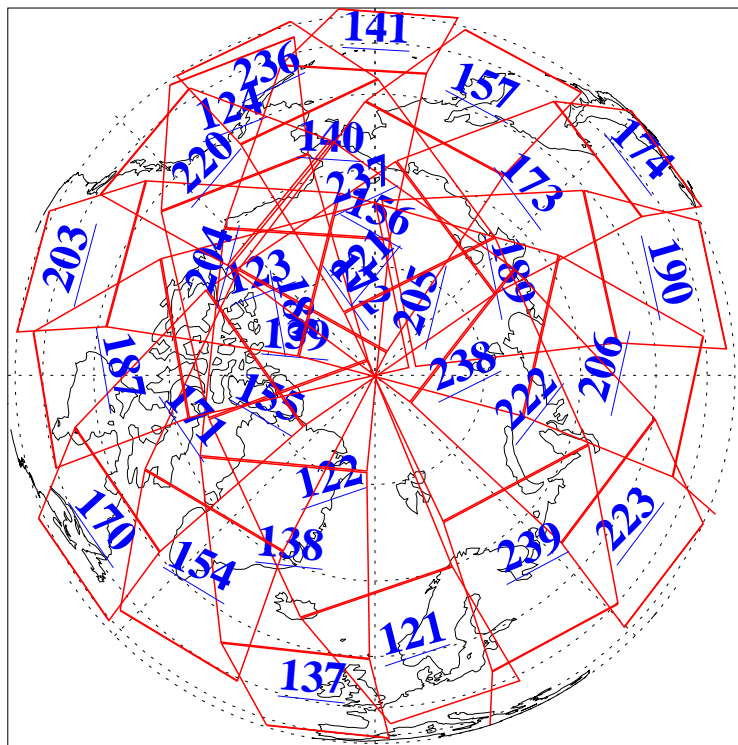

L1B Availability  
AMSU Granules: 240  
HSB Granules: 0  
AIRS Granules: 240

4 Nov 2018  
DoY 308  
Aqua Day 6028  
Granules: 1 to 120

Granules: 121 to 240

Legend: AMSU Available, HSB Available, AIRS Available

L1B Availability  
AMSU Granules: 240  
HSB Granules: 0  
AIRS Granules: 240

4 Nov 2018  
DoY 308  
Aqua Day 6028

Ascending Granules

Descending Granules

Legend: AMSU Available, HSB Available, AIRS Available

L1B Availability  
 AMSU Granules: 240  
 HSB Granules: 0  
 AIRS Granules: 240

4 Nov 2018  
 DoY 308  
 Aqua Day 6028

Northern Hemisphere Granules

Southern Hemisphere Granules

Legend: AMSU Available, HSB Available, AIRS Available