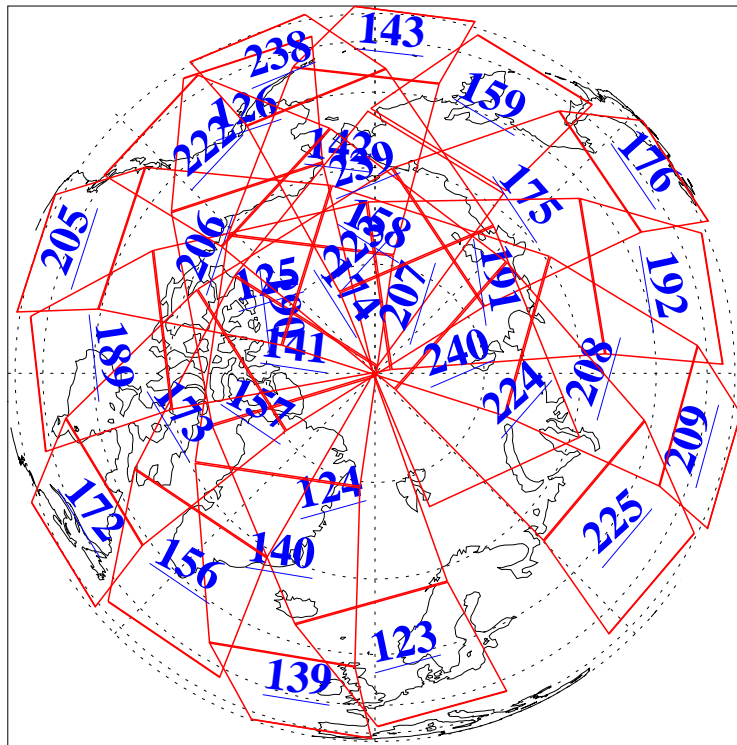

L1B Availability  
AMSU Granules: 240  
HSB Granules: 0  
AIRS Granules: 240

1 Oct 2018  
DoY 274  
Aqua Day 5994  
Granules: 1 to 120

Granules: 121 to 240

Legend: AMSU Available, HSB Available, AIRS Available

L1B Availability  
AMSU Granules: 240  
HSB Granules: 0  
AIRS Granules: 240

1 Oct 2018  
DoY 274  
Aqua Day 5994

Ascending Granules

Descending Granules

Legend: AMSU Available, HSB Available, AIRS Available

L1B Availability  
 AMSU Granules: 240  
 HSB Granules: 0  
 AIRS Granules: 240

1 Oct 2018  
 DoY 274  
 Aqua Day 5994

Northern Hemisphere Granules

Southern Hemisphere Granules

Legend: AMSU Available, HSB Available, AIRS Available