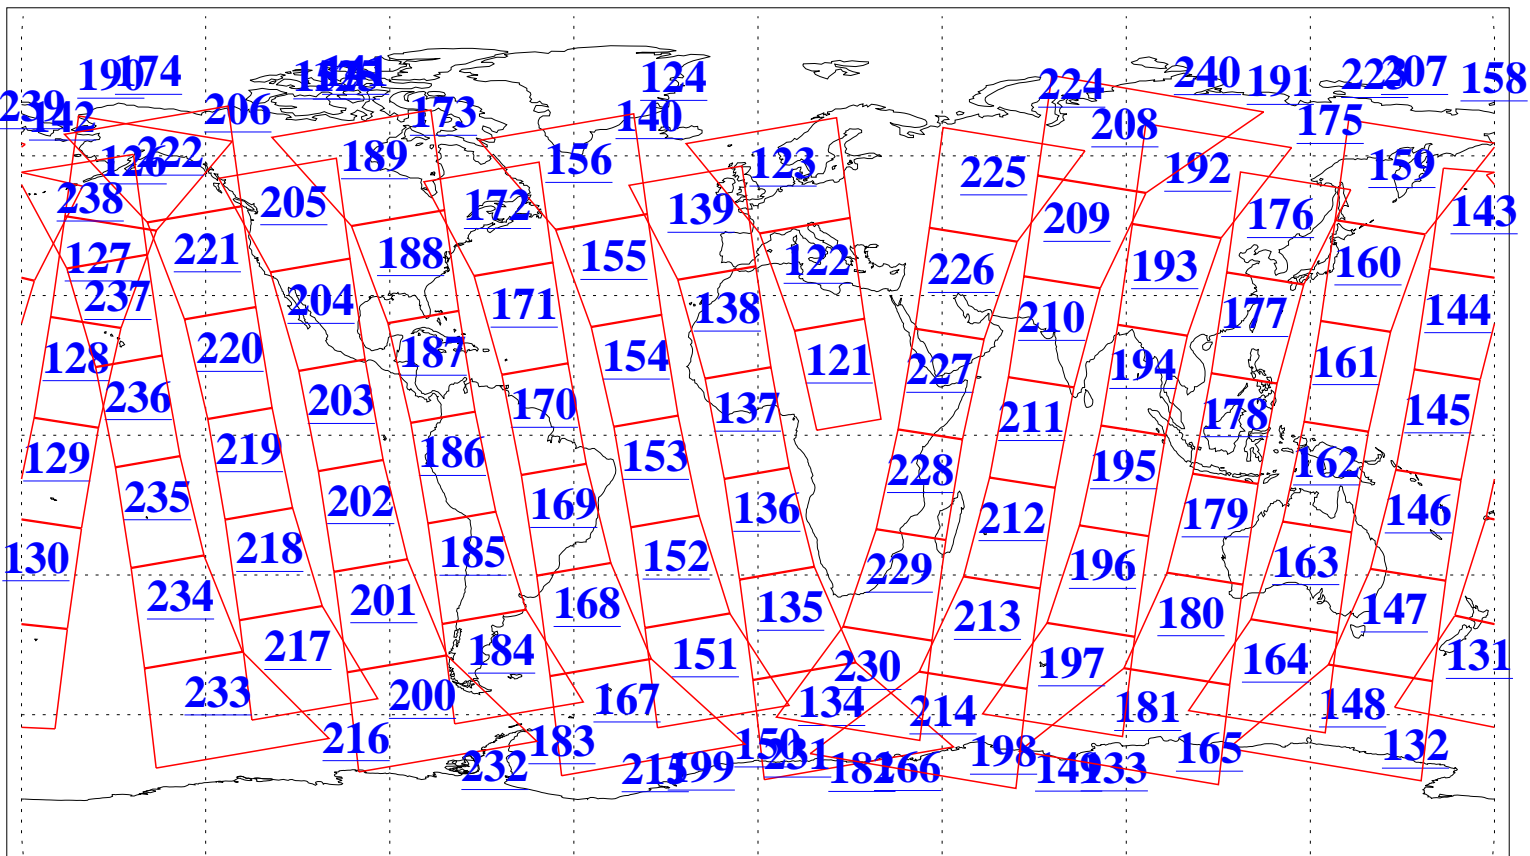

L1B Availability  
AMSU Granules: 240  
HSB Granules: 0  
AIRS Granules: 240

1 Oct 2018  
DoY 274  
Aqua Day 5994  
Granules: 1 to 120

Granules: 121 to 240

Legend: AMSU Available, HSB Available, AIRS Available

L1B Availability  
AMSU Granules: 240  
HSB Granules: 0  
AIRS Granules: 240

1 Oct 2018  
DoY 274  
Aqua Day 5994

Ascending Granules

Descending Granules

Legend: AMSU Available, HSB Available, AIRS Available

L1B Availability  
 AMSU Granules: 240  
 HSB Granules: 0  
 AIRS Granules: 240

1 Oct 2018  
 DoY 274  
 Aqua Day 5994

Northern Hemisphere Granules

Southern Hemisphere Granules

Legend: AMSU Available, HSB Available, AIRS Available