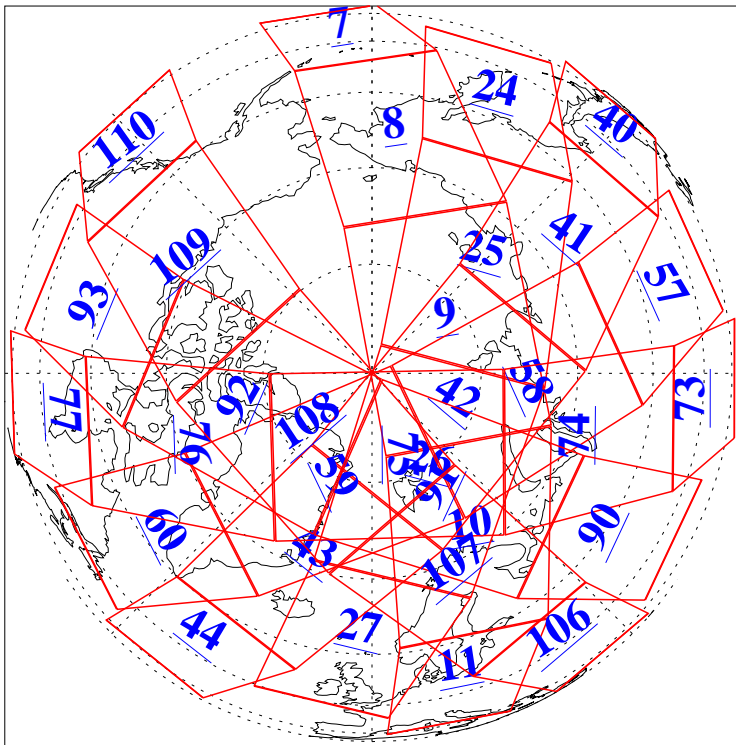

L1B Availability  
AMSU Granules: 240  
HSB Granules: 0  
AIRS Granules: 240

1 Oct 2018  
DoY 274  
Aqua Day 5994  
Granules: 1 to 120

Granules: 121 to 240

Legend: AMSU Available, HSB Available, AIRS Available

L1B Availability  
AMSU Granules: 240  
HSB Granules: 0  
AIRS Granules: 240

1 Oct 2018  
DoY 274  
Aqua Day 5994

Ascending Granules

Descending Granules

Legend: AMSU Available, HSB Available, AIRS Available

L1B Availability  
 AMSU Granules: 240  
 HSB Granules: 0  
 AIRS Granules: 240

1 Oct 2018  
 DoY 274  
 Aqua Day 5994

Northern Hemisphere Granules

Southern Hemisphere Granules

Legend: AMSU Available, HSB Available, AIRS Available