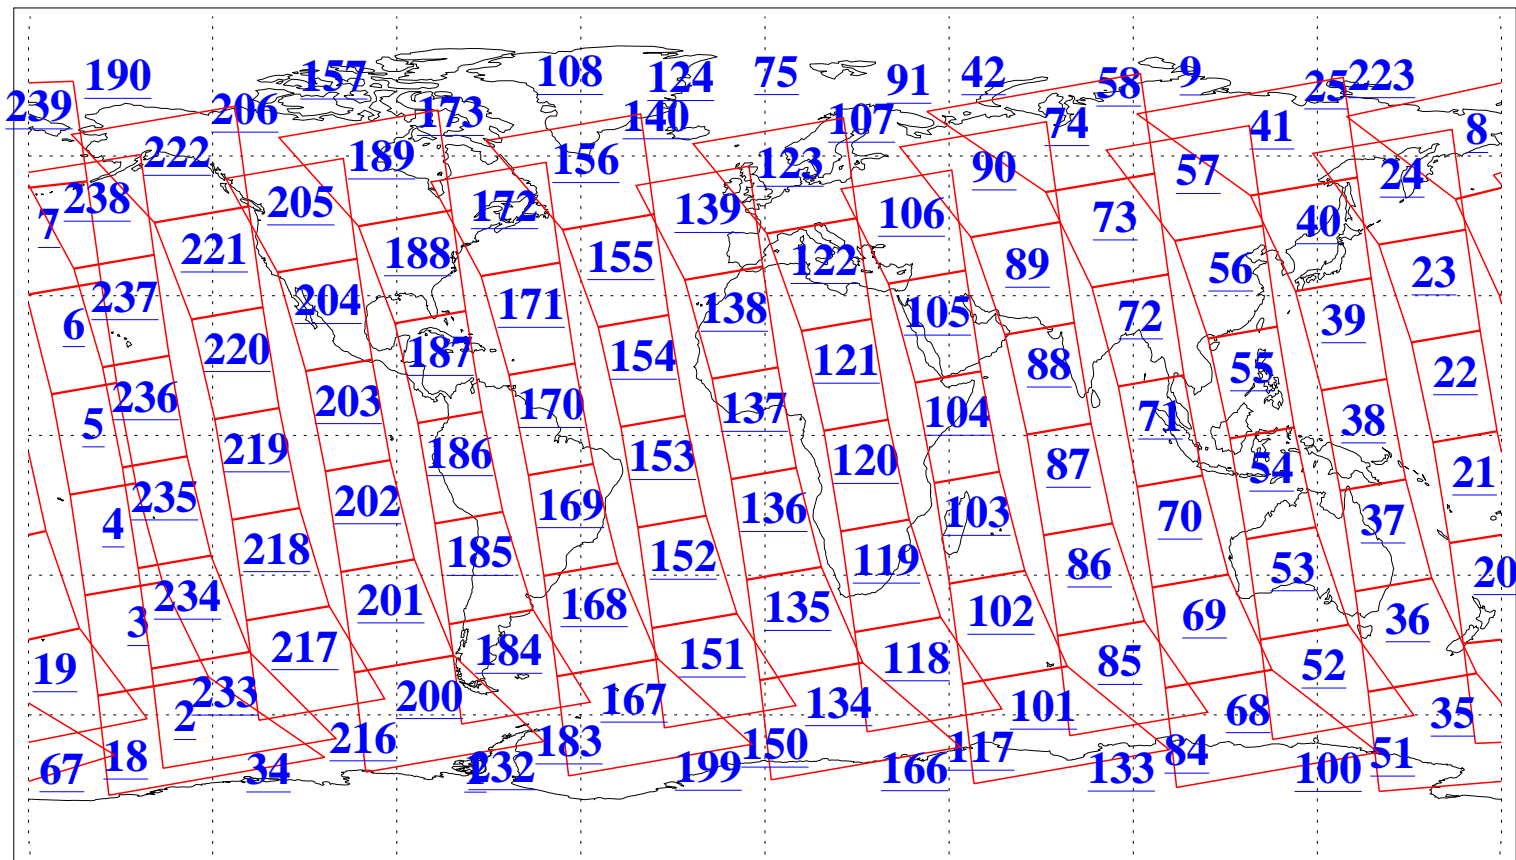

L1B Availability  
AMSU Granules: 240  
HSB Granules: 0  
AIRS Granules: 240

1 Oct 2018  
DoY 274  
Aqua Day 5994  
Granules: 1 to 120

Granules: 121 to 240

Legend: AMSU Available, HSB Available, AIRS Available

L1B Availability  
AMSU Granules: 240  
HSB Granules: 0  
AIRS Granules: 240

1 Oct 2018  
DoY 274  
Aqua Day 5994

Ascending Granules

Descending Granules

Legend: AMSU Available, HSB Available, AIRS Available

L1B Availability  
 AMSU Granules: 240  
 HSB Granules: 0  
 AIRS Granules: 240

1 Oct 2018  
 DoY 274  
 Aqua Day 5994

Northern Hemisphere Granules

Southern Hemisphere Granules

Legend: AMSU Available, HSB Available, AIRS Available