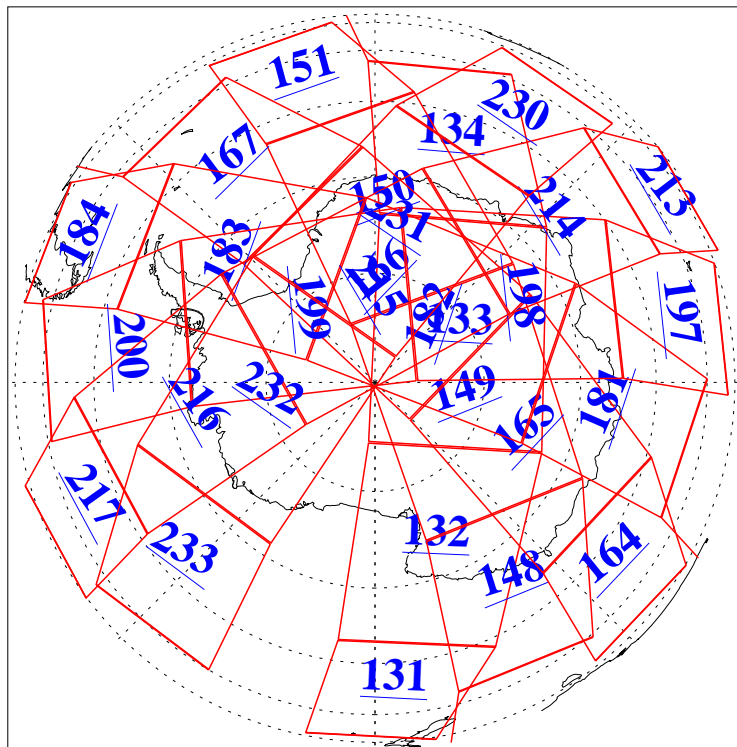

L1B Availability  
AMSU Granules: 240  
HSB Granules: 0  
AIRS Granules: 240

1 Oct 2018  
DoY 274  
Aqua Day 5994  
Granules: 1 to 120

Granules: 121 to 240

Legend: AMSU Available, HSB Available, AIRS Available

L1B Availability  
AMSU Granules: 240  
HSB Granules: 0  
AIRS Granules: 240

1 Oct 2018  
DoY 274  
Aqua Day 5994

Ascending Granules

Descending Granules

Legend: AMSU Available, HSB Available, AIRS Available

L1B Availability  
 AMSU Granules: 240  
 HSB Granules: 0  
 AIRS Granules: 240

1 Oct 2018  
 DoY 274  
 Aqua Day 5994

Northern Hemisphere Granules

Southern Hemisphere Granules

Legend: AMSU Available, HSB Available, AIRS Available