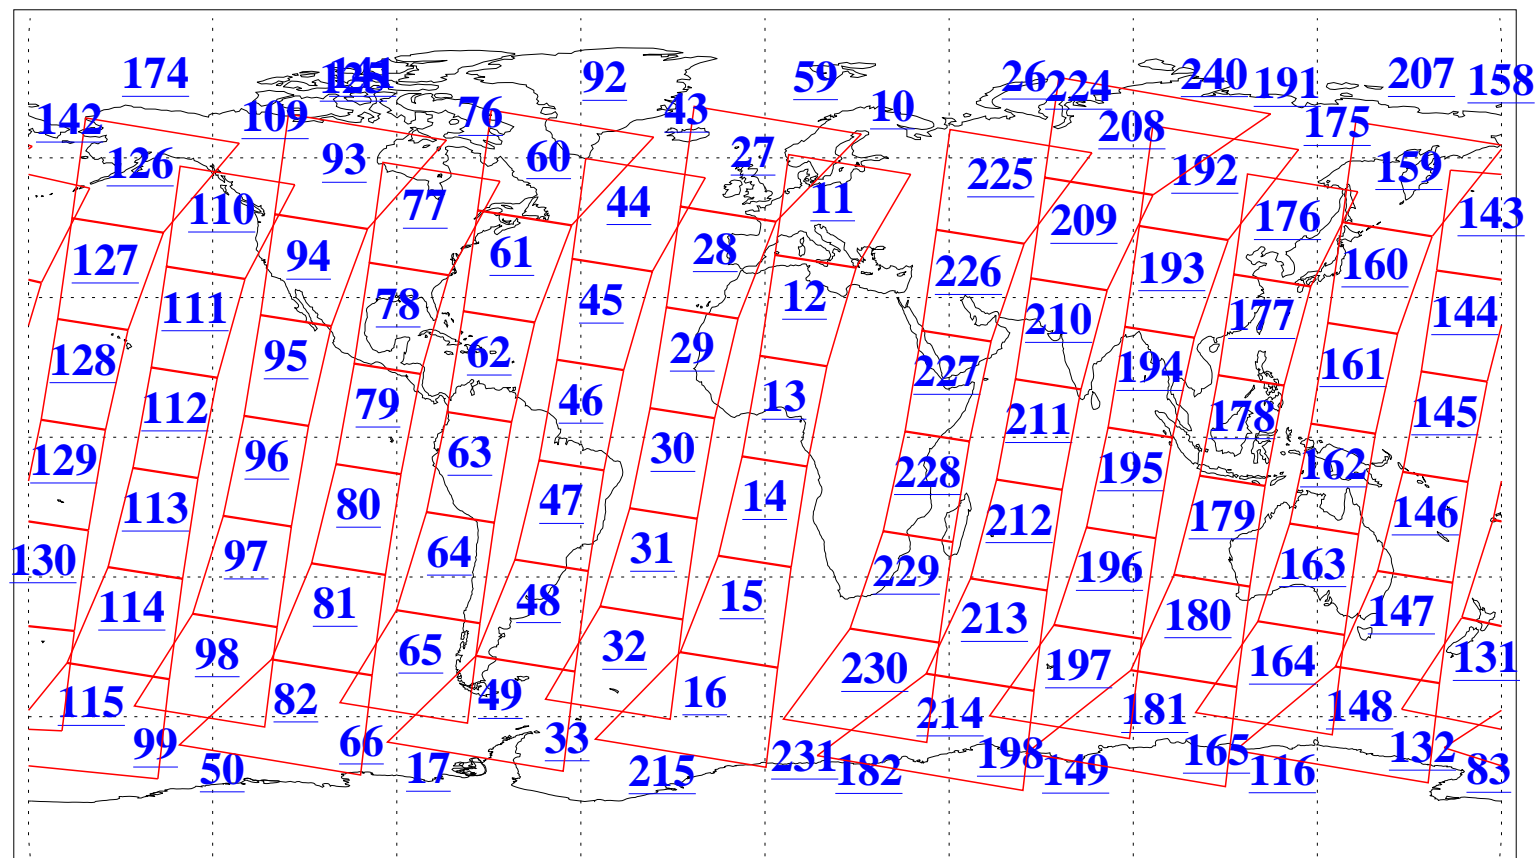

L1B Availability  
AMSU Granules: 240  
HSB Granules: 0  
AIRS Granules: 240

1 Oct 2018  
DoY 274  
Aqua Day 5994  
Granules: 1 to 120

Granules: 121 to 240

Legend: AMSU Available, HSB Available, AIRS Available

L1B Availability  
AMSU Granules: 240  
HSB Granules: 0  
AIRS Granules: 240

1 Oct 2018  
DoY 274  
Aqua Day 5994

Ascending Granules

Descending Granules

Legend: AMSU Available, HSB Available, AIRS Available

L1B Availability  
 AMSU Granules: 240  
 HSB Granules: 0  
 AIRS Granules: 240

1 Oct 2018  
 DoY 274  
 Aqua Day 5994

Northern Hemisphere Granules

Southern Hemisphere Granules

Legend: AMSU Available, HSB Available, AIRS Available