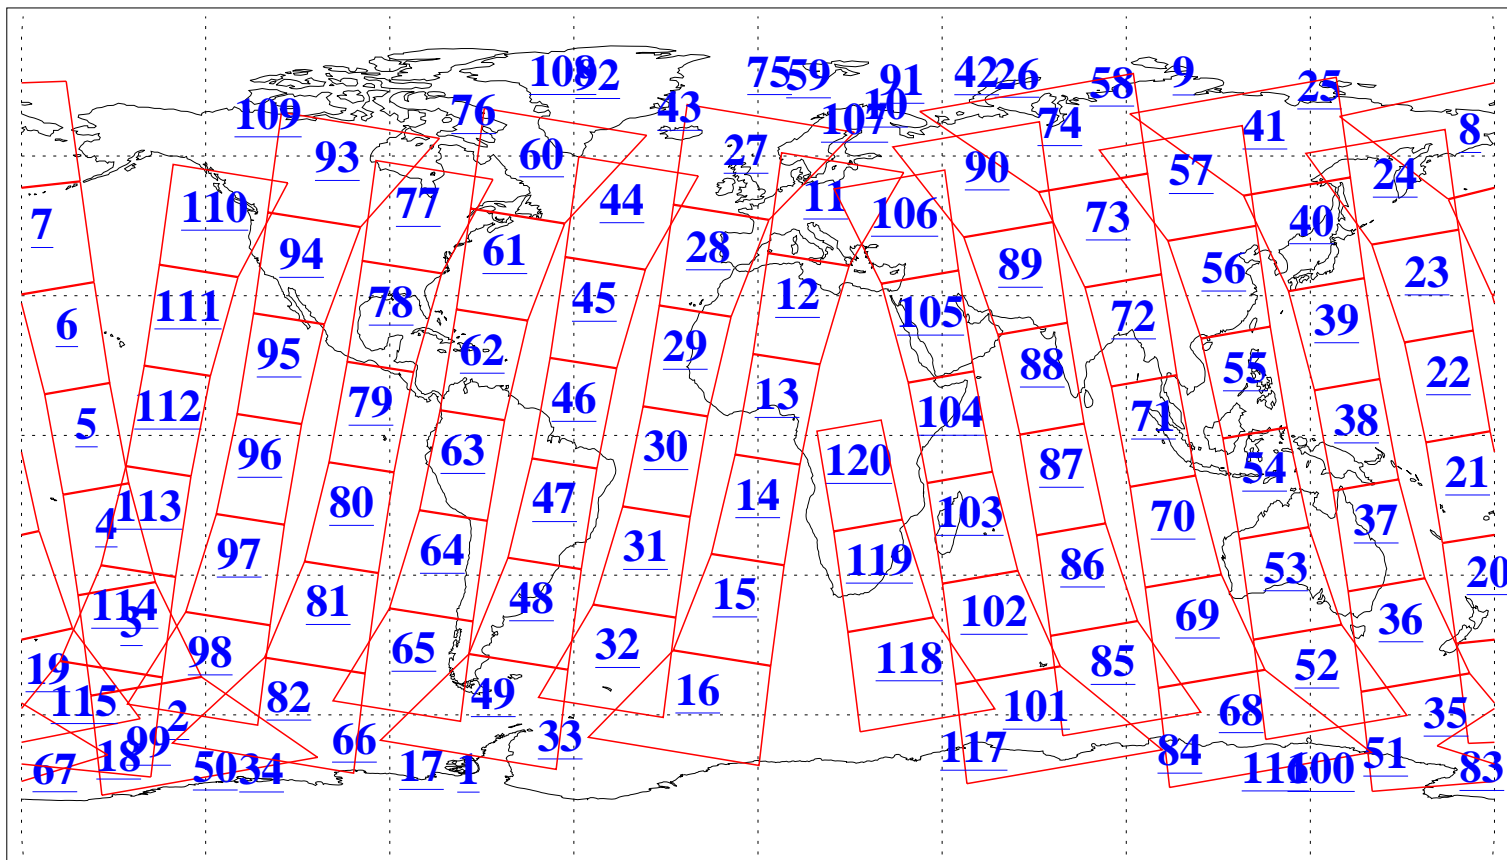

L1B Availability  
AMSU Granules: 240  
HSB Granules: 0  
AIRS Granules: 240

1 Oct 2018  
DoY 274  
Aqua Day 5994  
Granules: 1 to 120

Granules: 121 to 240

Legend: AMSU Available, HSB Available, AIRS Available

L1B Availability  
AMSU Granules: 240  
HSB Granules: 0  
AIRS Granules: 240

1 Oct 2018  
DoY 274  
Aqua Day 5994

Ascending Granules

Descending Granules

Legend: AMSU Available, HSB Available, AIRS Available

L1B Availability  
 AMSU Granules: 240  
 HSB Granules: 0  
 AIRS Granules: 240

1 Oct 2018  
 DoY 274  
 Aqua Day 5994

Northern Hemisphere Granules

Southern Hemisphere Granules

Legend: AMSU Available, HSB Available, AIRS Available