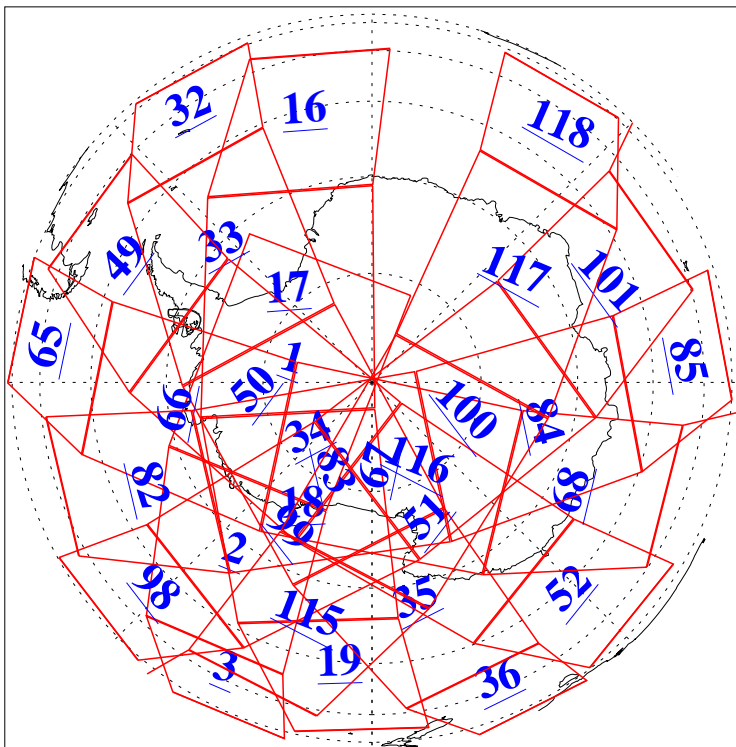

L1B Availability  
AMSU Granules: 240  
HSB Granules: 0  
AIRS Granules: 240

1 Oct 2018  
DoY 274  
Aqua Day 5994  
Granules: 1 to 120

Granules: 121 to 240

Legend: AMSU Available, HSB Available, AIRS Available

L1B Availability  
AMSU Granules: 240  
HSB Granules: 0  
AIRS Granules: 240

1 Oct 2018  
DoY 274  
Aqua Day 5994

Ascending Granules

Descending Granules

Legend: AMSU Available, HSB Available, AIRS Available

L1B Availability  
 AMSU Granules: 240  
 HSB Granules: 0  
 AIRS Granules: 240

1 Oct 2018  
 DoY 274  
 Aqua Day 5994

Northern Hemisphere Granules

Southern Hemisphere Granules

Legend: AMSU Available, HSB Available, AIRS Available