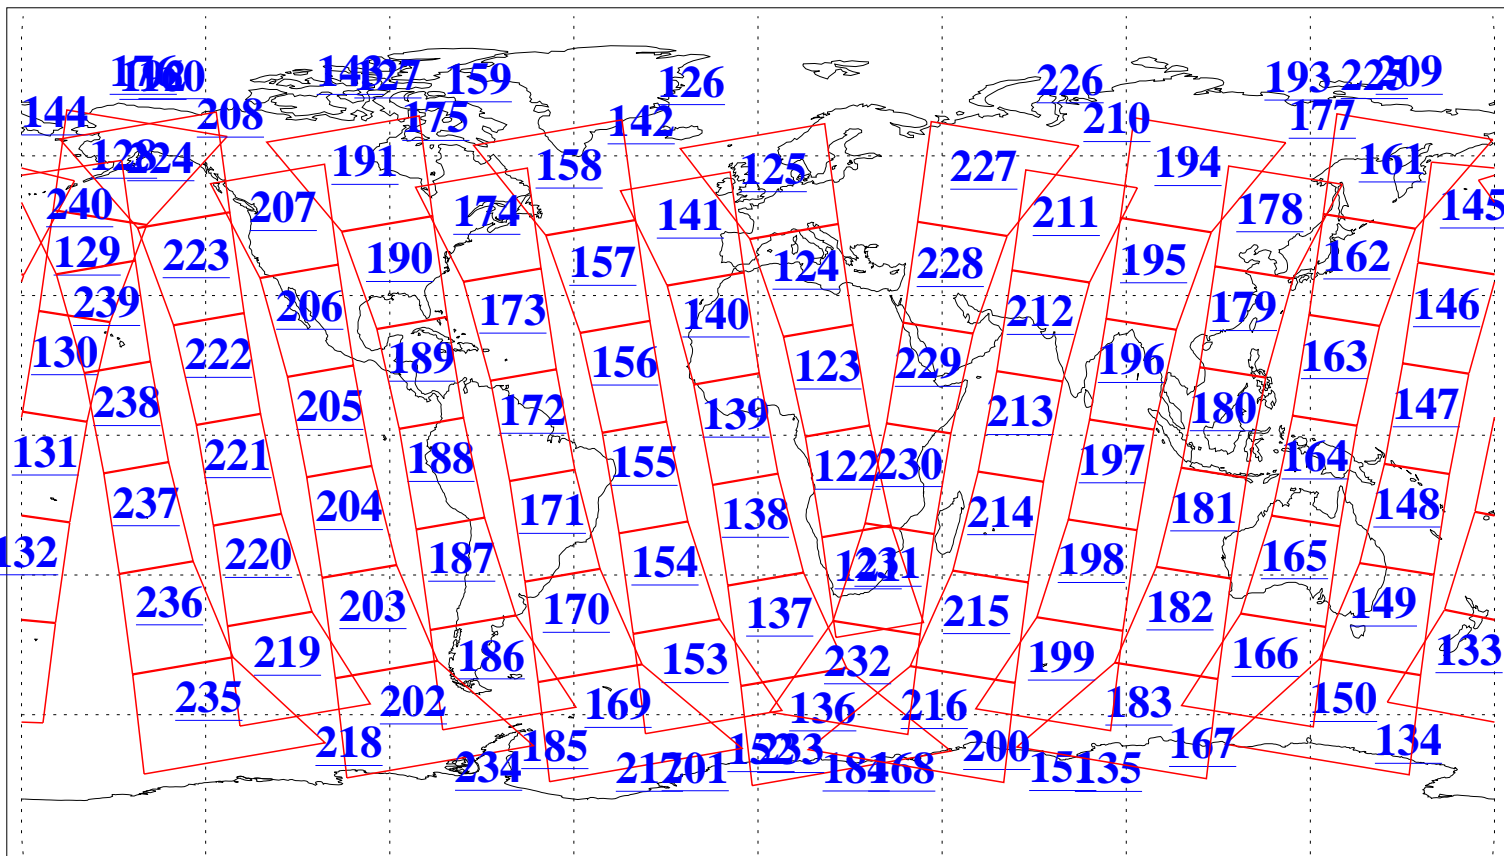

L1B Availability
AMSU Granules: 240
HSB Granules: 0
AIRS Granules: 240

29 Sep 2018
DoY 272
Aqua Day 5992
Granules: 1 to 120

Granules: 121 to 240

Legend: AMSU Available, HSB Available, AIRS Available

L1B Availability
AMSU Granules: 240
HSB Granules: 0
AIRS Granules: 240

29 Sep 2018
DoY 272
Aqua Day 5992

Ascending Granules

Descending Granules

Legend: AMSU Available, HSB Available, AIRS Available

L1B Availability
 AMSU Granules: 240
 HSB Granules: 0
 AIRS Granules: 240

29 Sep 2018
 DoY 272
 Aqua Day 5992

Northern Hemisphere Granules

Southern Hemisphere Granules

Legend: AMSU Available, HSB Available, AIRS Available