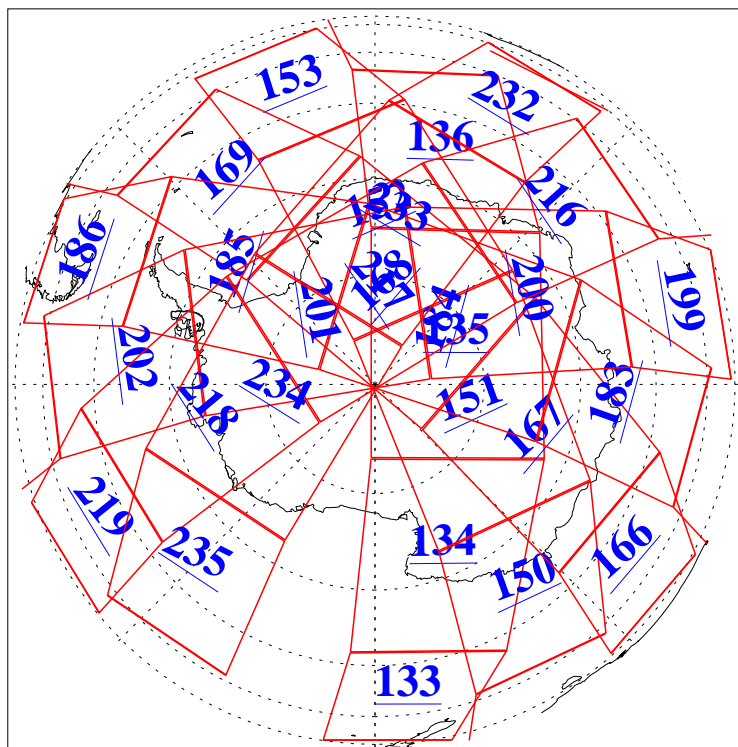

L1B Availability
AMSU Granules: 240
HSB Granules: 0
AIRS Granules: 240

29 Sep 2018
DoY 272
Aqua Day 5992
Granules: 1 to 120

Granules: 121 to 240

Legend: AMSU Available, HSB Available, AIRS Available

L1B Availability
AMSU Granules: 240
HSB Granules: 0
AIRS Granules: 240

29 Sep 2018
DoY 272
Aqua Day 5992

Ascending Granules

Descending Granules

Legend: AMSU Available, HSB Available, AIRS Available

L1B Availability
 AMSU Granules: 240
 HSB Granules: 0
 AIRS Granules: 240

29 Sep 2018
 DoY 272
 Aqua Day 5992

Northern Hemisphere Granules

Southern Hemisphere Granules

Legend: AMSU Available, HSB Available, AIRS Available