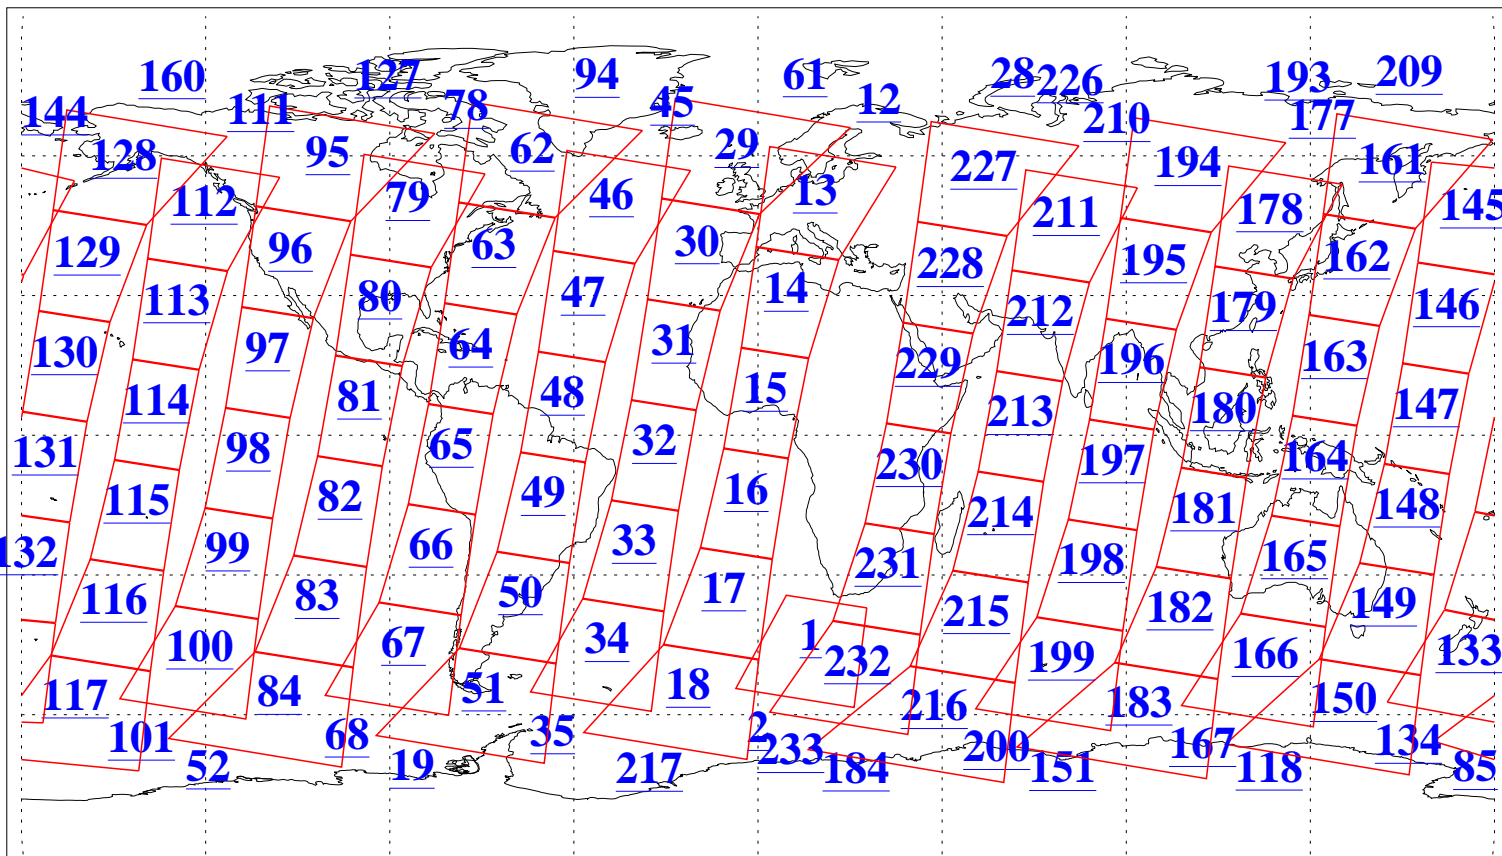

L1B Availability
AMSU Granules: 240
HSB Granules: 0
AIRS Granules: 240

29 Sep 2018
DoY 272
Aqua Day 5992
Granules: 1 to 120

Granules: 121 to 240

Legend: AMSU Available, HSB Available, AIRS Available

L1B Availability
AMSU Granules: 240
HSB Granules: 0
AIRS Granules: 240

29 Sep 2018
DoY 272
Aqua Day 5992

Ascending Granules

Descending Granules

Legend: AMSU Available, HSB Available, AIRS Available

L1B Availability
 AMSU Granules: 240
 HSB Granules: 0
 AIRS Granules: 240

29 Sep 2018
 DoY 272
 Aqua Day 5992

Northern Hemisphere Granules

Southern Hemisphere Granules

Legend: AMSU Available, HSB Available, AIRS Available