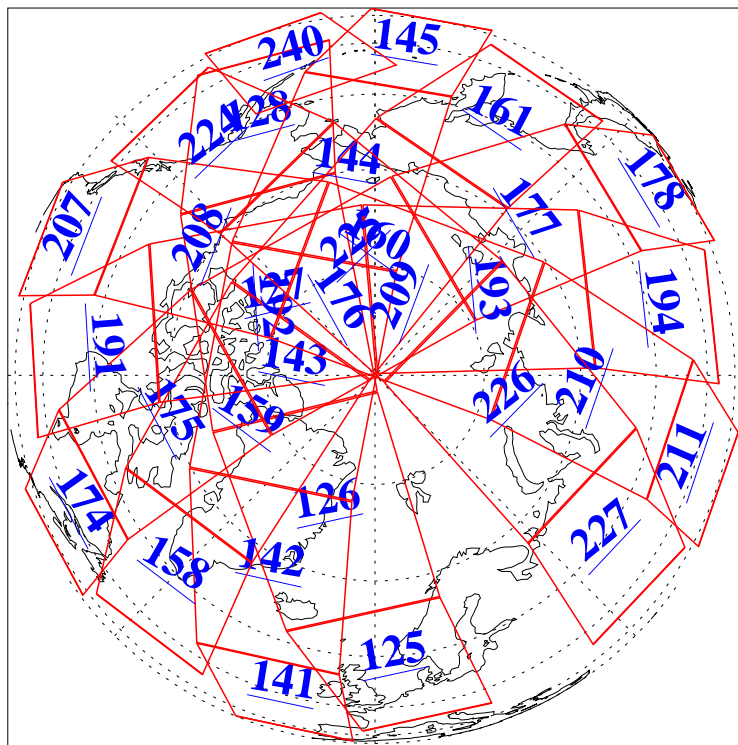

29 Sep 2018
DoY 272
Aqua Day 5992

Ascending Granules

Descending Granules

Legend: AMSU Available, HSB Available, AIRS Available

L1B Availability
 AMSU Granules: 240
 HSB Granules: 0
 AIRS Granules: 240

29 Sep 2018
 DoY 272
 Aqua Day 5992

Northern Hemisphere Granules

Southern Hemisphere Granules

Legend: AMSU Available, HSB Available, AIRS Available