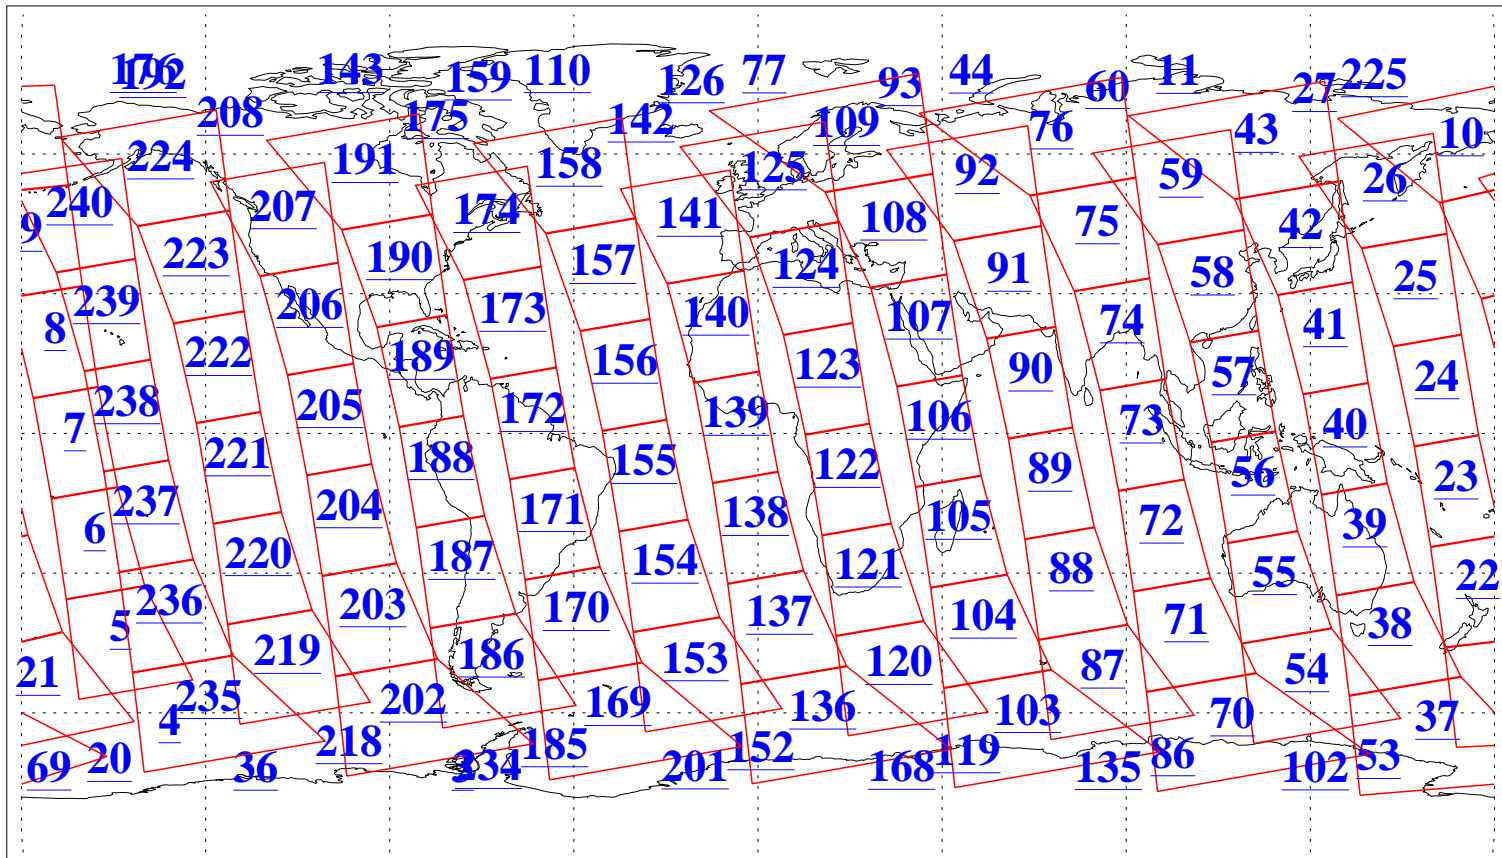

L1B Availability
AMSU Granules: 240
HSB Granules: 0
AIRS Granules: 240

29 Sep 2018
DoY 272
Aqua Day 5992
Granules: 1 to 120

Granules: 121 to 240

Legend: AMSU Available, HSB Available, AIRS Available

L1B Availability
AMSU Granules: 240
HSB Granules: 0
AIRS Granules: 240

29 Sep 2018
DoY 272
Aqua Day 5992

Ascending Granules

Descending Granules

Legend: AMSU Available, HSB Available, AIRS Available

L1B Availability
 AMSU Granules: 240
 HSB Granules: 0
 AIRS Granules: 240

29 Sep 2018
 DoY 272
 Aqua Day 5992

Northern Hemisphere Granules

Southern Hemisphere Granules

Legend: AMSU Available, HSB Available, AIRS Available