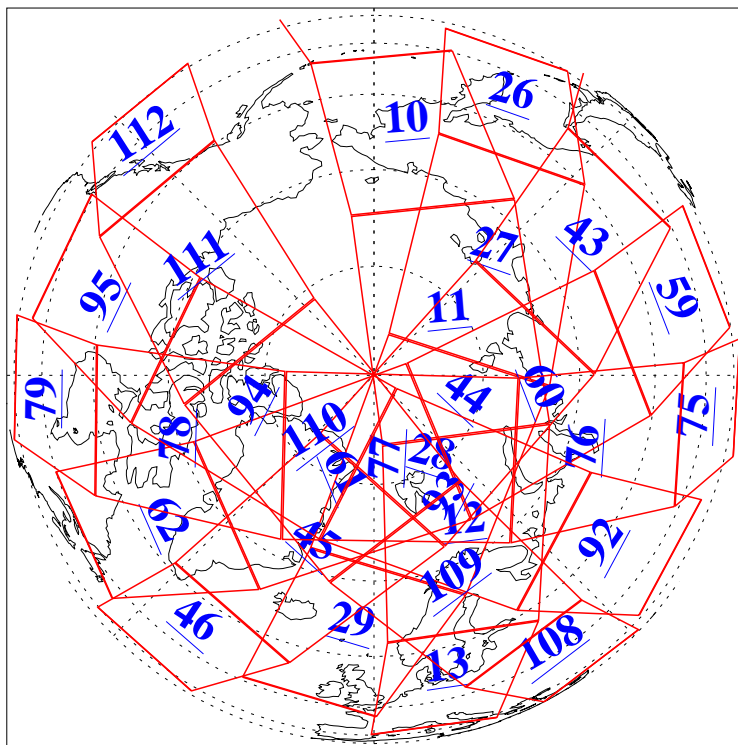

L1B Availability
AMSU Granules: 240
HSB Granules: 0
AIRS Granules: 240

29 Sep 2018
DoY 272
Aqua Day 5992
Granules: 1 to 120

Granules: 121 to 240

Legend: AMSU Available, HSB Available, AIRS Available

L1B Availability
AMSU Granules: 240
HSB Granules: 0
AIRS Granules: 240

29 Sep 2018
DoY 272
Aqua Day 5992

Ascending Granules

Descending Granules

Legend: AMSU Available, HSB Available, AIRS Available

L1B Availability
 AMSU Granules: 240
 HSB Granules: 0
 AIRS Granules: 240

29 Sep 2018
 DoY 272
 Aqua Day 5992

Northern Hemisphere Granules

Southern Hemisphere Granules

Legend: AMSU Available, HSB Available, AIRS Available