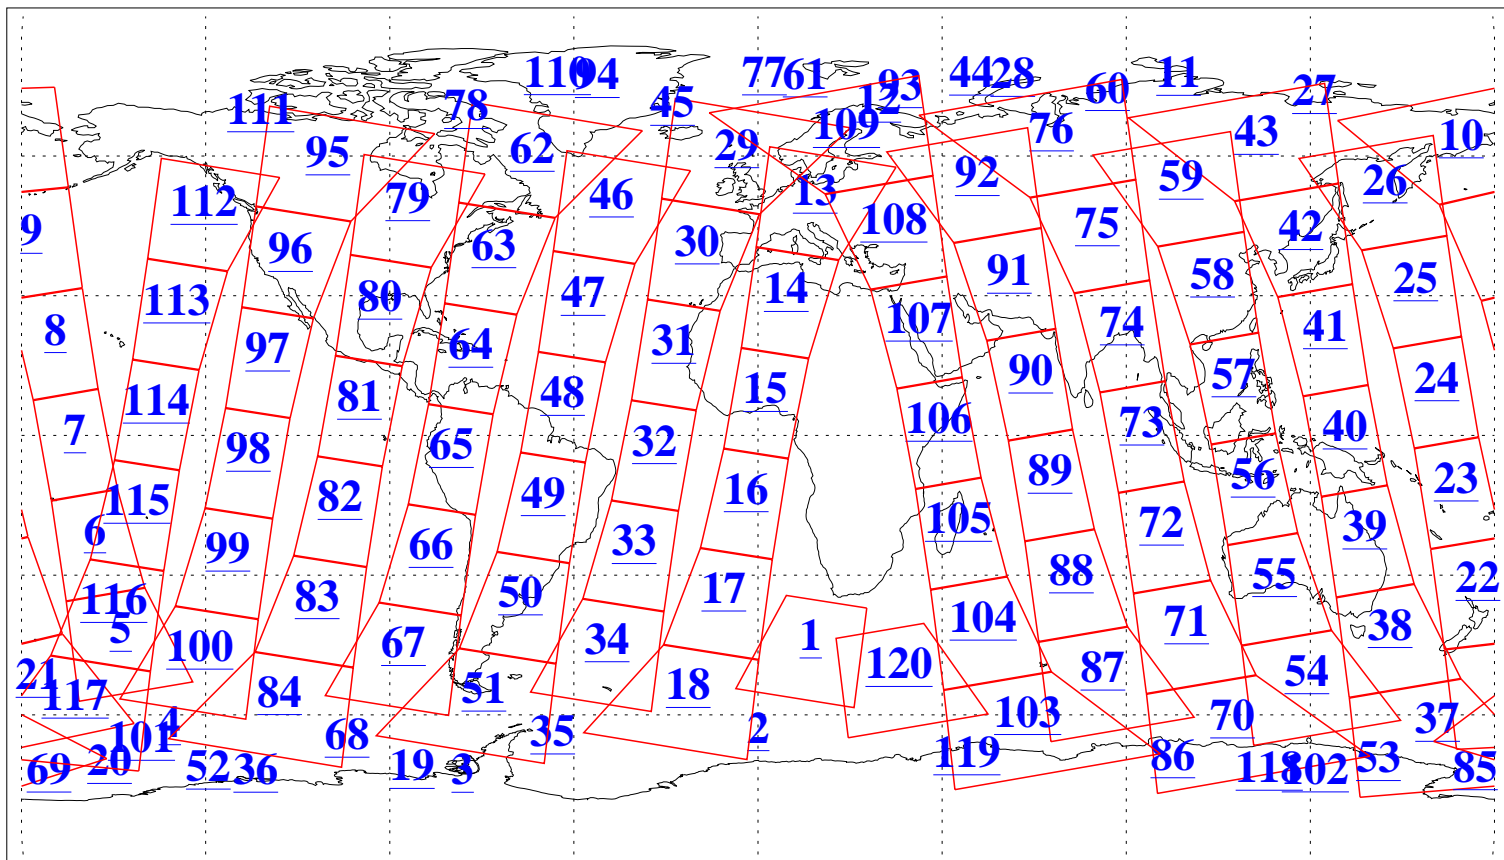

L1B Availability
AMSU Granules: 240
HSB Granules: 0
AIRS Granules: 240

29 Sep 2018
DoY 272
Aqua Day 5992
Granules: 1 to 120

Granules: 121 to 240

Legend: AMSU Available, HSB Available, AIRS Available

L1B Availability
AMSU Granules: 240
HSB Granules: 0
AIRS Granules: 240

29 Sep 2018
DoY 272
Aqua Day 5992

Ascending Granules

Descending Granules

Legend: AMSU Available, HSB Available, AIRS Available

L1B Availability
 AMSU Granules: 240
 HSB Granules: 0
 AIRS Granules: 240

29 Sep 2018
 DoY 272
 Aqua Day 5992

Northern Hemisphere Granules

Southern Hemisphere Granules

Legend: AMSU Available, HSB Available, AIRS Available