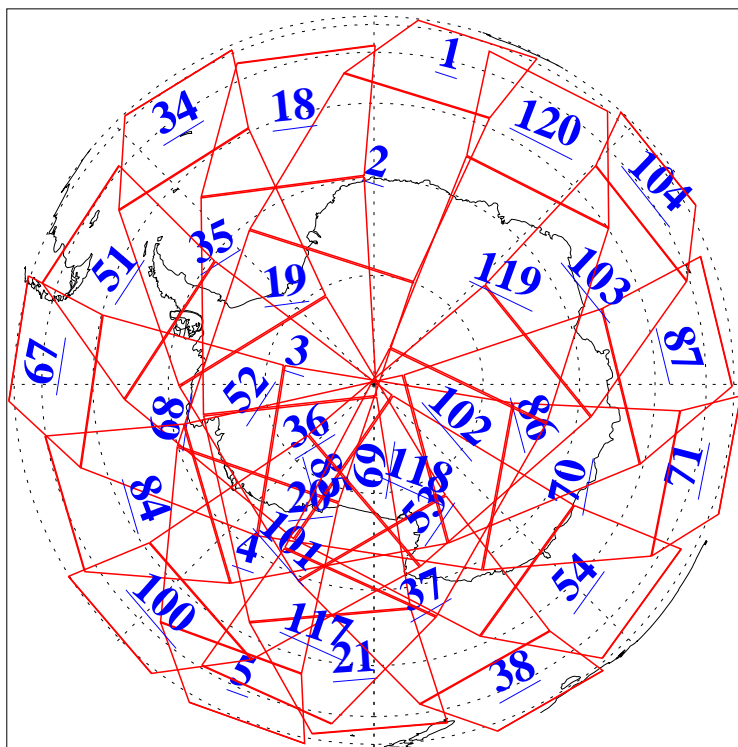

L1B Availability
AMSU Granules: 240
HSB Granules: 0
AIRS Granules: 240

29 Sep 2018
DoY 272
Aqua Day 5992
Granules: 1 to 120

Granules: 121 to 240

Legend: AMSU Available, HSB Available, AIRS Available

L1B Availability
AMSU Granules: 240
HSB Granules: 0
AIRS Granules: 240

29 Sep 2018
DoY 272
Aqua Day 5992

Ascending Granules

Descending Granules

Legend: AMSU Available, HSB Available, AIRS Available

L1B Availability
 AMSU Granules: 240
 HSB Granules: 0
 AIRS Granules: 240

29 Sep 2018
 DoY 272
 Aqua Day 5992

Northern Hemisphere Granules

Southern Hemisphere Granules

Legend: AMSU Available, HSB Available, AIRS Available