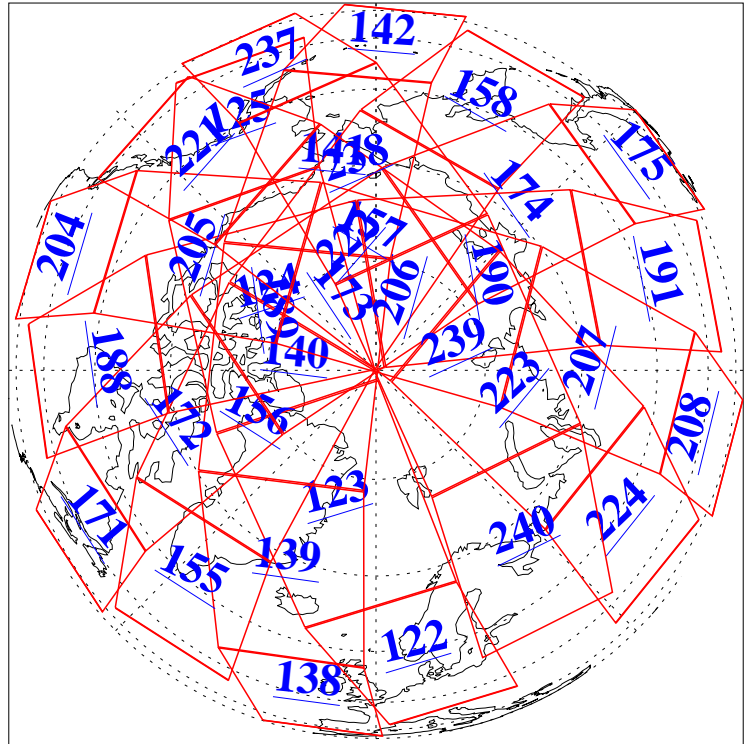

L1B Availability
AMSU Granules: 240
HSB Granules: 0
AIRS Granules: 240

8 Sep 2018
DoY 251
Aqua Day 5971
Granules: 1 to 120

Granules: 121 to 240

Legend: AMSU Available, HSB Available, AIRS Available

L1B Availability
AMSU Granules: 240
HSB Granules: 0
AIRS Granules: 240

8 Sep 2018
DoY 251
Aqua Day 5971

Ascending Granules

Descending Granules

Legend: AMSU Available, HSB Available, AIRS Available

L1B Availability
 AMSU Granules: 240
 HSB Granules: 0
 AIRS Granules: 240

8 Sep 2018
 DoY 251
 Aqua Day 5971

Northern Hemisphere Granules

Southern Hemisphere Granules

Legend: AMSU Available, HSB Available, AIRS Available