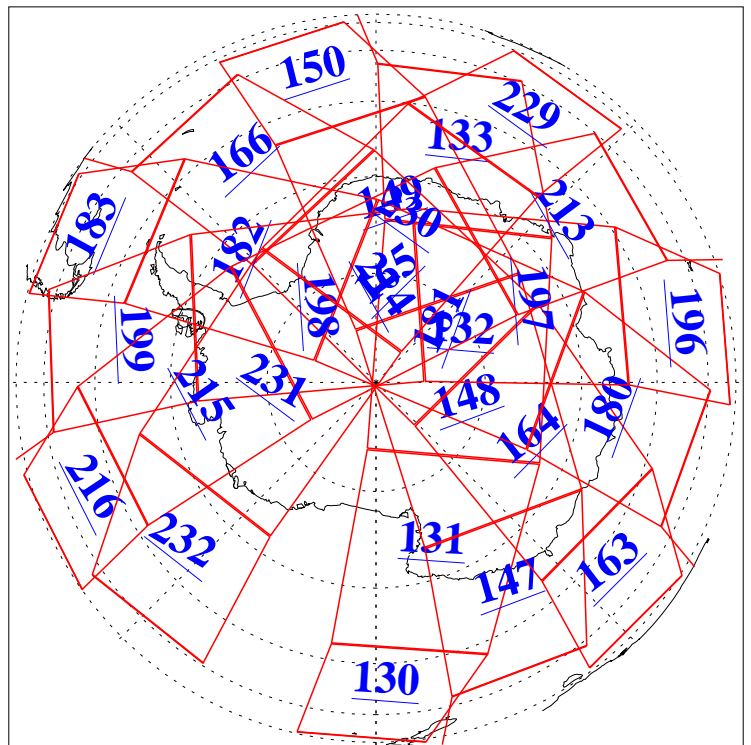

L1B Availability
AMSU Granules: 240
HSB Granules: 0
AIRS Granules: 240

8 Sep 2018
DoY 251
Aqua Day 5971
Granules: 1 to 120

Granules: 121 to 240

Legend: AMSU Available, HSB Available, AIRS Available

L1B Availability
AMSU Granules: 240
HSB Granules: 0
AIRS Granules: 240

8 Sep 2018
DoY 251
Aqua Day 5971

Ascending Granules

Descending Granules

Legend: AMSU Available, HSB Available, AIRS Available

L1B Availability
 AMSU Granules: 240
 HSB Granules: 0
 AIRS Granules: 240

8 Sep 2018
 DoY 251
 Aqua Day 5971

Northern Hemisphere Granules

Southern Hemisphere Granules

Legend: AMSU Available, HSB Available, AIRS Available