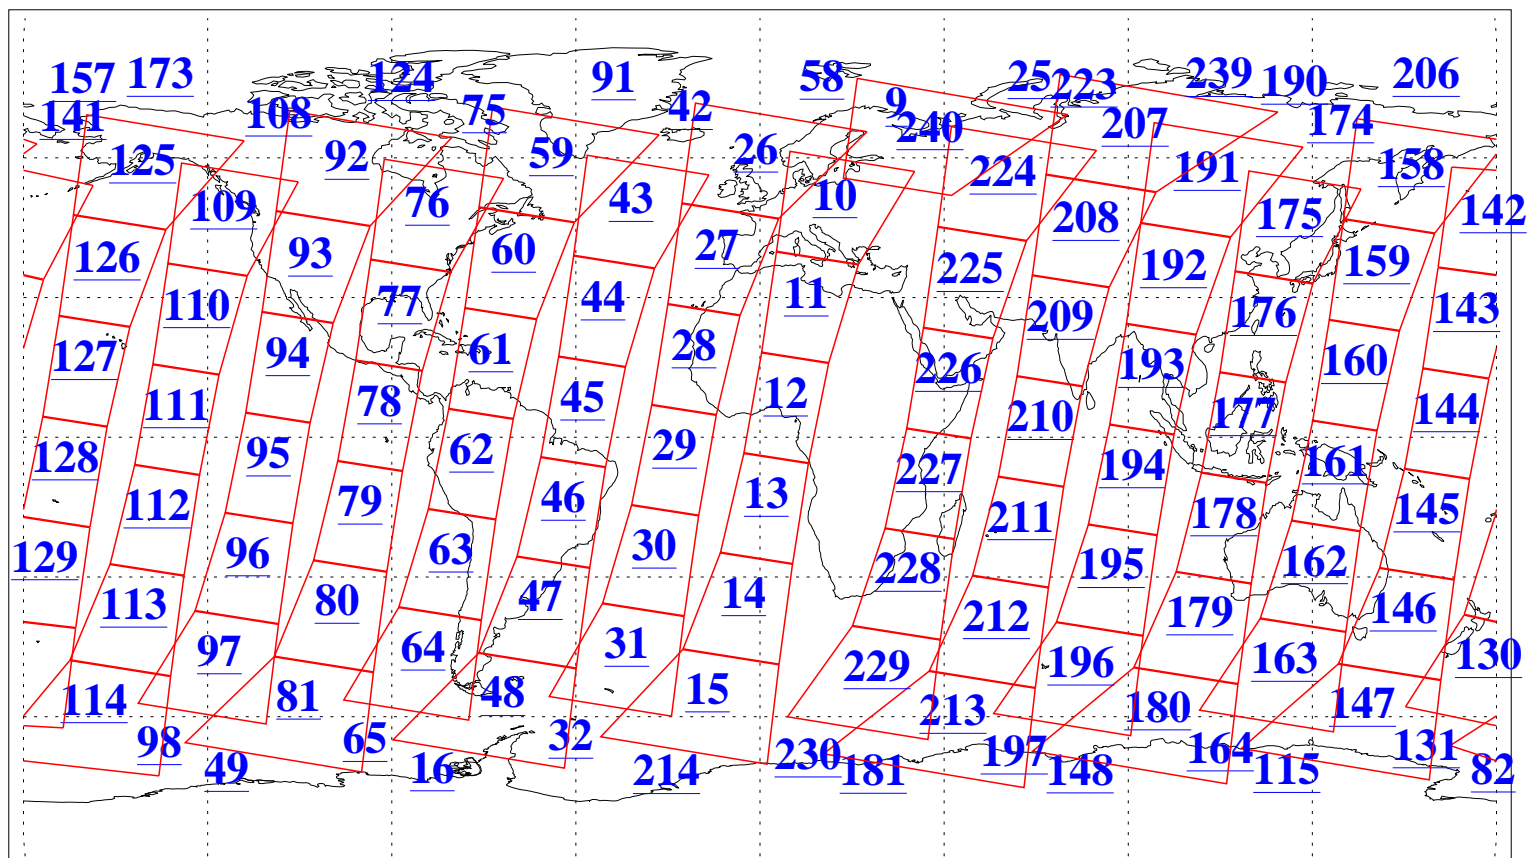

L1B Availability
AMSU Granules: 240
HSB Granules: 0
AIRS Granules: 240

8 Sep 2018
DoY 251
Aqua Day 5971
Granules: 1 to 120

Granules: 121 to 240

Legend: AMSU Available, HSB Available, AIRS Available

L1B Availability
AMSU Granules: 240
HSB Granules: 0
AIRS Granules: 240

8 Sep 2018
DoY 251
Aqua Day 5971

Ascending Granules

Descending Granules

Legend: AMSU Available, HSB Available, AIRS Available

L1B Availability
 AMSU Granules: 240
 HSB Granules: 0
 AIRS Granules: 240

8 Sep 2018
 DoY 251
 Aqua Day 5971

Northern Hemisphere Granules

Southern Hemisphere Granules

Legend: AMSU Available, HSB Available, AIRS Available