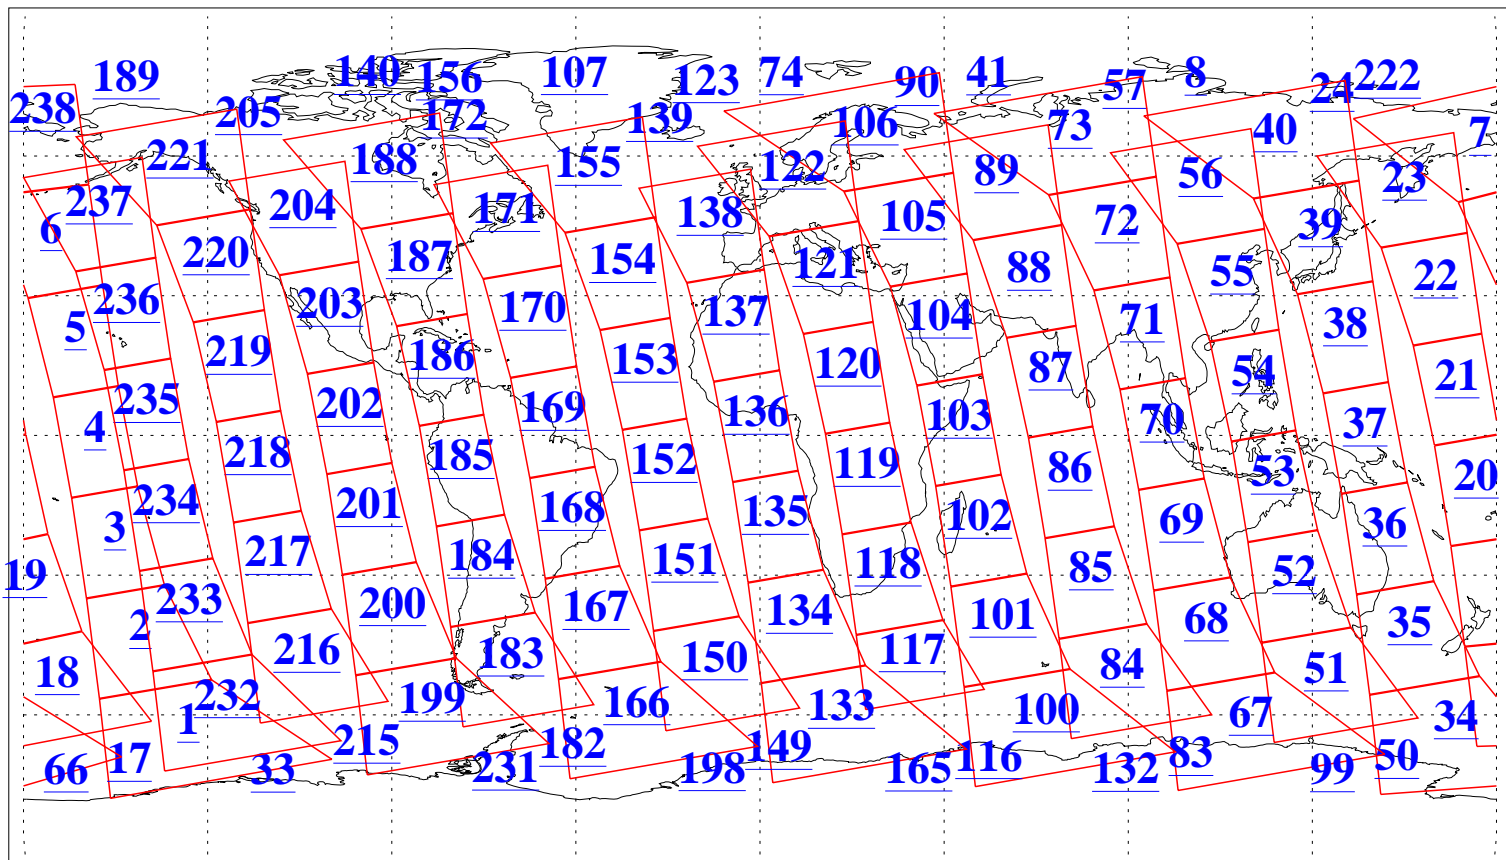

L1B Availability
AMSU Granules: 240
HSB Granules: 0
AIRS Granules: 240

8 Sep 2018
DoY 251
Aqua Day 5971
Granules: 1 to 120

Granules: 121 to 240

Legend: AMSU Available, HSB Available, AIRS Available

L1B Availability
AMSU Granules: 240
HSB Granules: 0
AIRS Granules: 240

8 Sep 2018
DoY 251
Aqua Day 5971

Ascending Granules

Descending Granules

Legend: AMSU Available, HSB Available, AIRS Available

L1B Availability
 AMSU Granules: 240
 HSB Granules: 0
 AIRS Granules: 240

8 Sep 2018
 DoY 251
 Aqua Day 5971

Northern Hemisphere Granules

Southern Hemisphere Granules

Legend: AMSU Available, HSB Available, AIRS Available