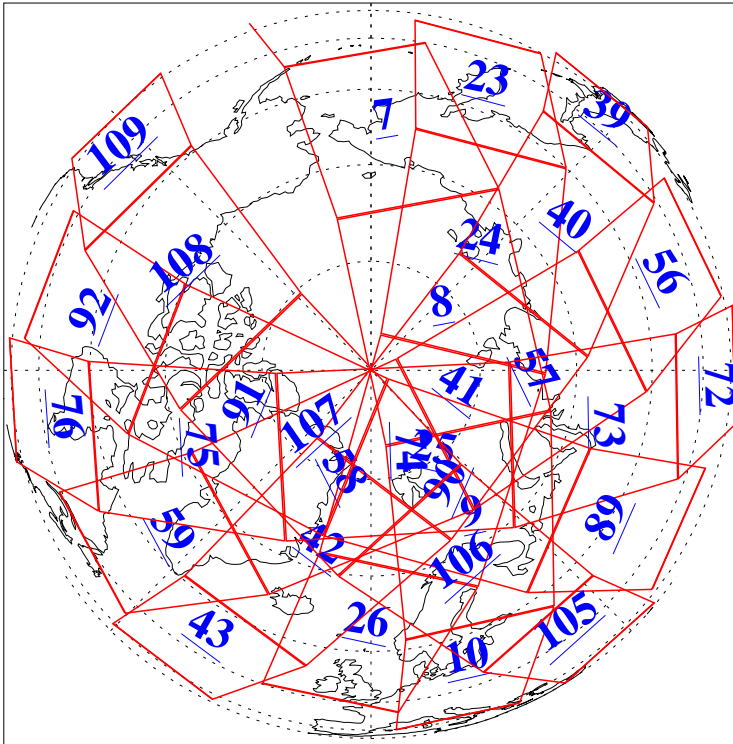

L1B Availability
AMSU Granules: 240
HSB Granules: 0
AIRS Granules: 240

8 Sep 2018
DoY 251
Aqua Day 5971
Granules: 1 to 120

Granules: 121 to 240

Legend: AMSU Available, HSB Available, AIRS Available

L1B Availability
AMSU Granules: 240
HSB Granules: 0
AIRS Granules: 240

8 Sep 2018
DoY 251
Aqua Day 5971

Ascending Granules

Descending Granules

Legend: AMSU Available, HSB Available, AIRS Available

L1B Availability
 AMSU Granules: 240
 HSB Granules: 0
 AIRS Granules: 240

8 Sep 2018
 DoY 251
 Aqua Day 5971

Northern Hemisphere Granules

Southern Hemisphere Granules

Legend: AMSU Available, HSB Available, AIRS Available