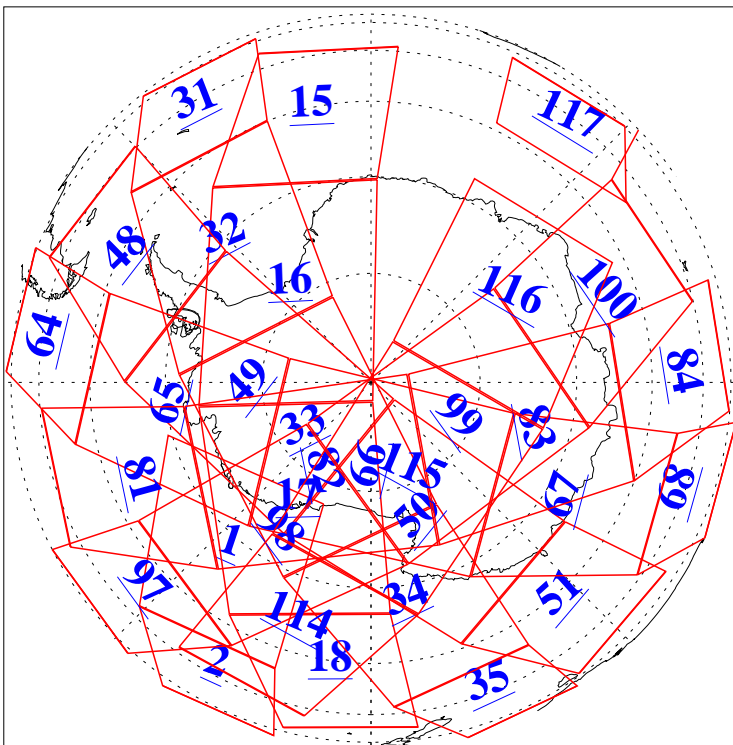

L1B Availability
AMSU Granules: 240
HSB Granules: 0
AIRS Granules: 240

8 Sep 2018
DoY 251
Aqua Day 5971
Granules: 1 to 120

Granules: 121 to 240

Legend: AMSU Available, HSB Available, AIRS Available

L1B Availability
AMSU Granules: 240
HSB Granules: 0
AIRS Granules: 240

8 Sep 2018
DoY 251
Aqua Day 5971

Ascending Granules

Descending Granules

Legend: AMSU Available, HSB Available, AIRS Available

L1B Availability
 AMSU Granules: 240
 HSB Granules: 0
 AIRS Granules: 240

8 Sep 2018
 DoY 251
 Aqua Day 5971

Northern Hemisphere Granules

Southern Hemisphere Granules

Legend: AMSU Available, HSB Available, AIRS Available