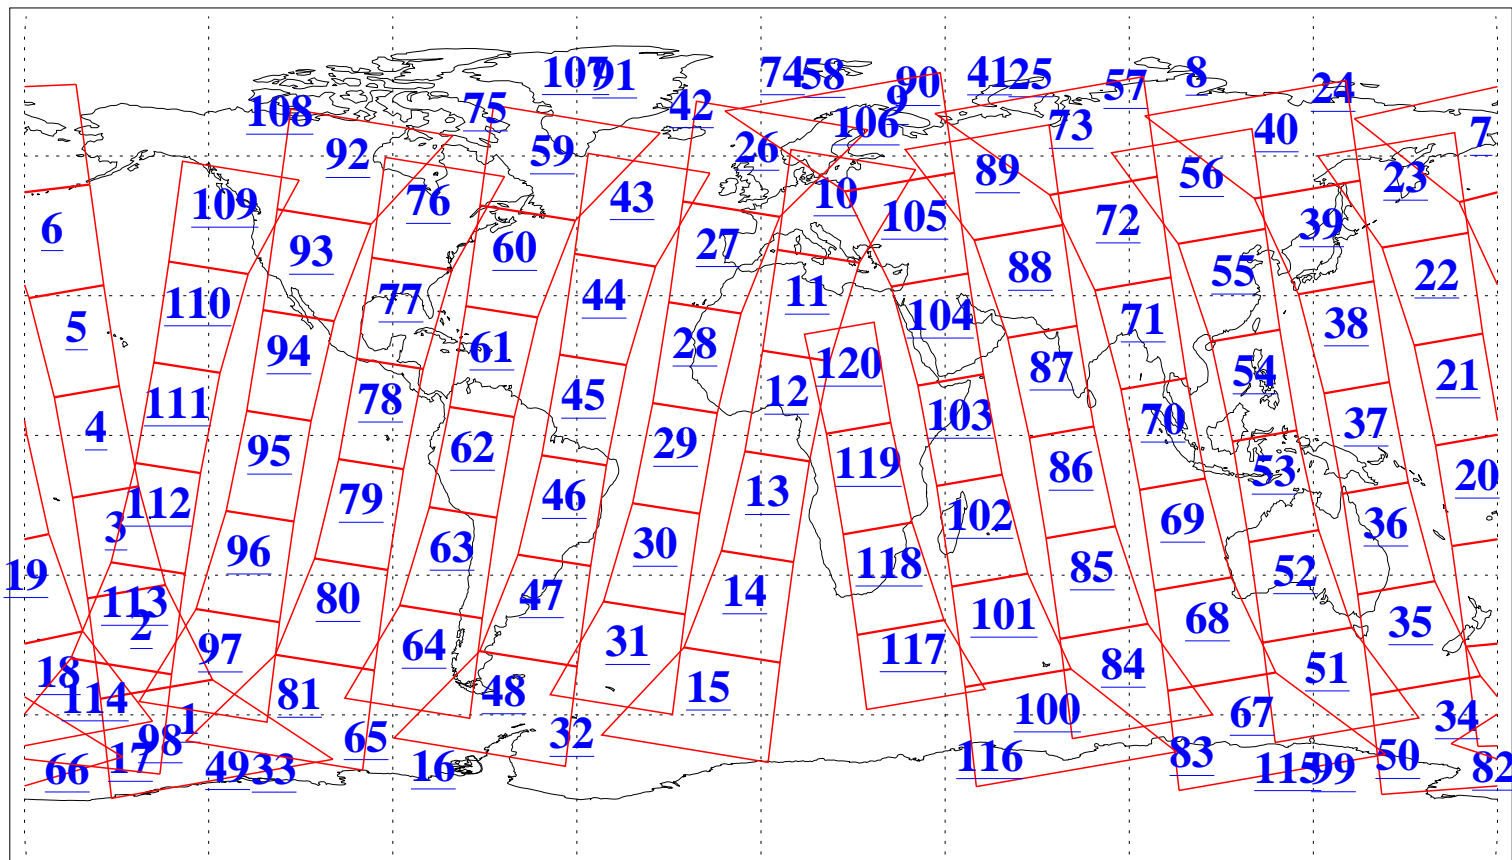

L1B Availability
AMSU Granules: 240
HSB Granules: 0
AIRS Granules: 240

8 Sep 2018
DoY 251
Aqua Day 5971
Granules: 1 to 120

Granules: 121 to 240

Legend: AMSU Available, HSB Available, AIRS Available

L1B Availability
AMSU Granules: 240
HSB Granules: 0
AIRS Granules: 240

8 Sep 2018
DoY 251
Aqua Day 5971

Ascending Granules

Descending Granules

Legend: AMSU Available, HSB Available, AIRS Available

L1B Availability
 AMSU Granules: 240
 HSB Granules: 0
 AIRS Granules: 240

8 Sep 2018
 DoY 251
 Aqua Day 5971

Northern Hemisphere Granules

Southern Hemisphere Granules

Legend: AMSU Available, HSB Available, AIRS Available