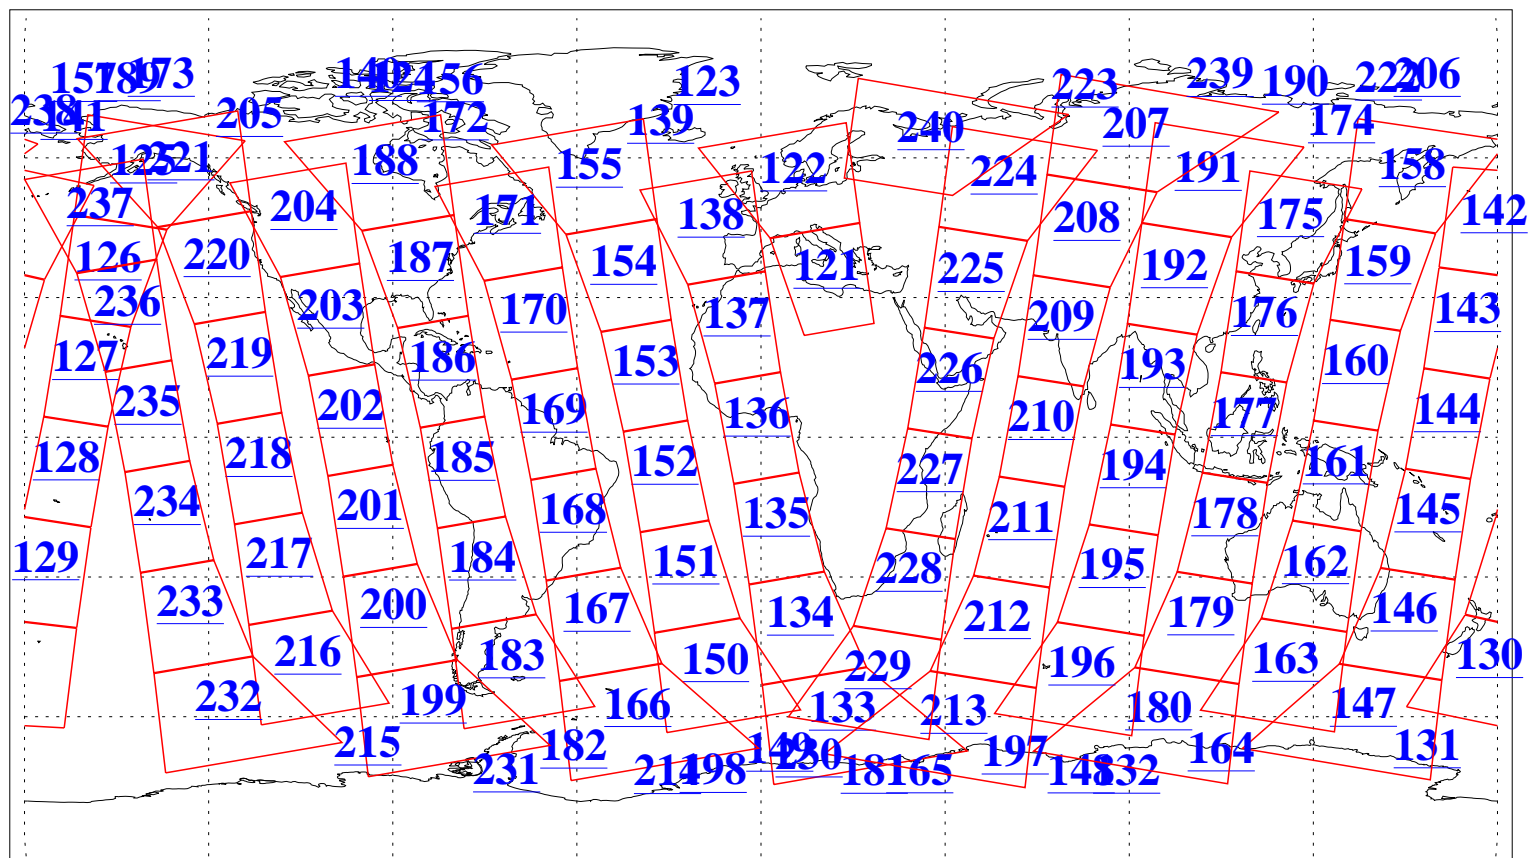

L1B Availability
AMSU Granules: 240
HSB Granules: 0
AIRS Granules: 240

8 Sep 2018
DoY 251
Aqua Day 5971
Granules: 1 to 120

Granules: 121 to 240

Legend: AMSU Available, HSB Available, AIRS Available

L1B Availability
AMSU Granules: 240
HSB Granules: 0
AIRS Granules: 240

8 Sep 2018
DoY 251
Aqua Day 5971

Ascending Granules

Descending Granules

Legend: AMSU Available, HSB Available, AIRS Available

L1B Availability
 AMSU Granules: 240
 HSB Granules: 0
 AIRS Granules: 240

8 Sep 2018
 DoY 251
 Aqua Day 5971