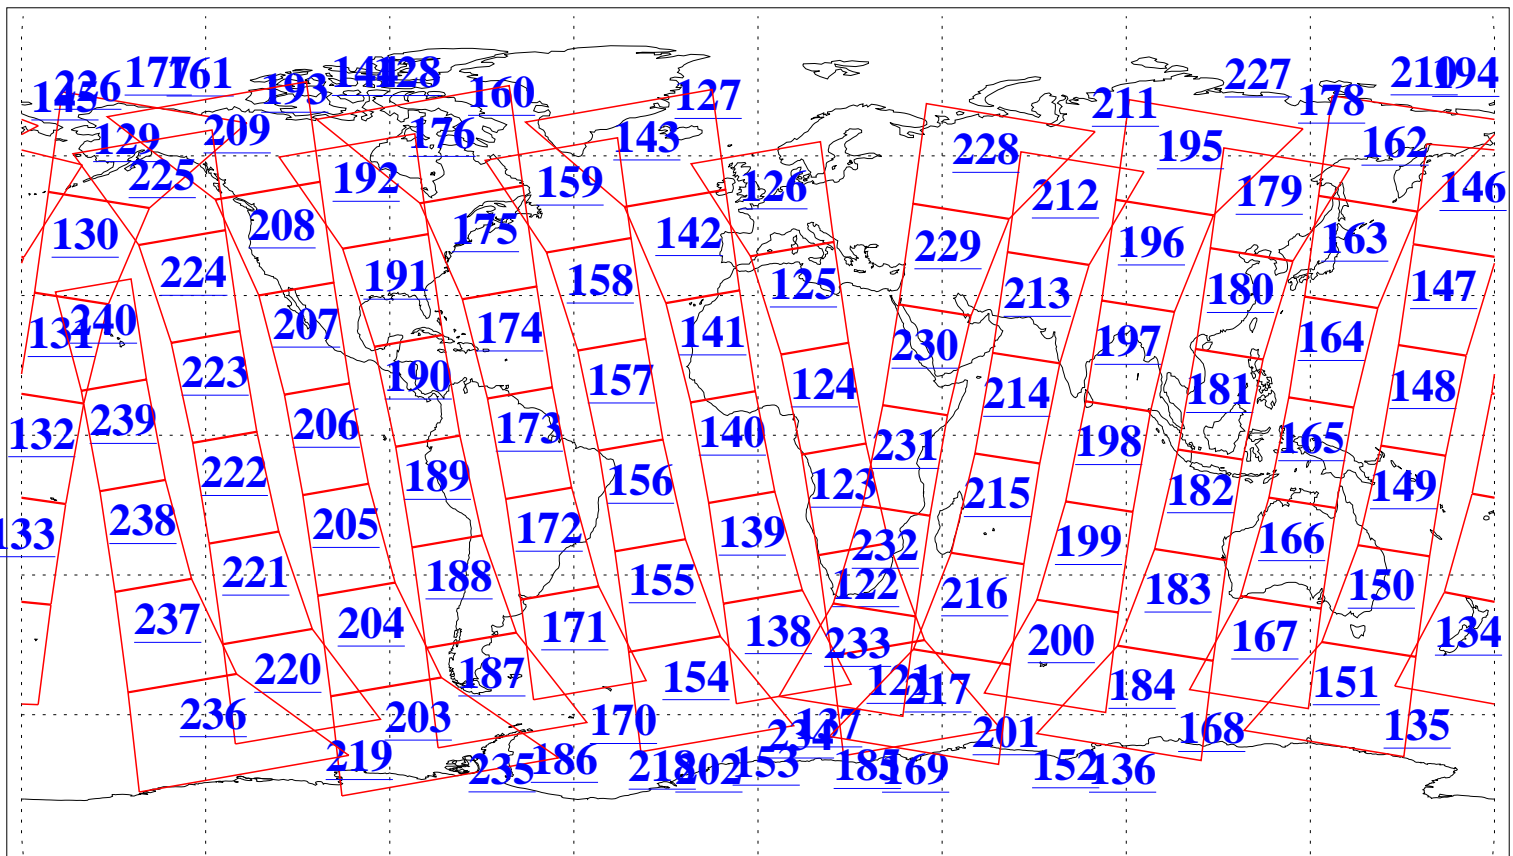

L1B Availability
AMSU Granules: 240
HSB Granules: 0
AIRS Granules: 240

3 Aug 2018
DoY 215
Aqua Day 5935
Granules: 1 to 120

Granules: 121 to 240

Legend: AMSU Available, HSB Available, AIRS Available

L1B Availability
AMSU Granules: 240
HSB Granules: 0
AIRS Granules: 240

3 Aug 2018
DoY 215
Aqua Day 5935

Ascending Granules

Descending Granules

Legend: AMSU Available, HSB Available, AIRS Available

L1B Availability
 AMSU Granules: 240
 HSB Granules: 0
 AIRS Granules: 240

3 Aug 2018
 DoY 215
 Aqua Day 5935

Northern Hemisphere Granules

Southern Hemisphere Granules

Legend: AMSU Available, HSB Available, AIRS Available