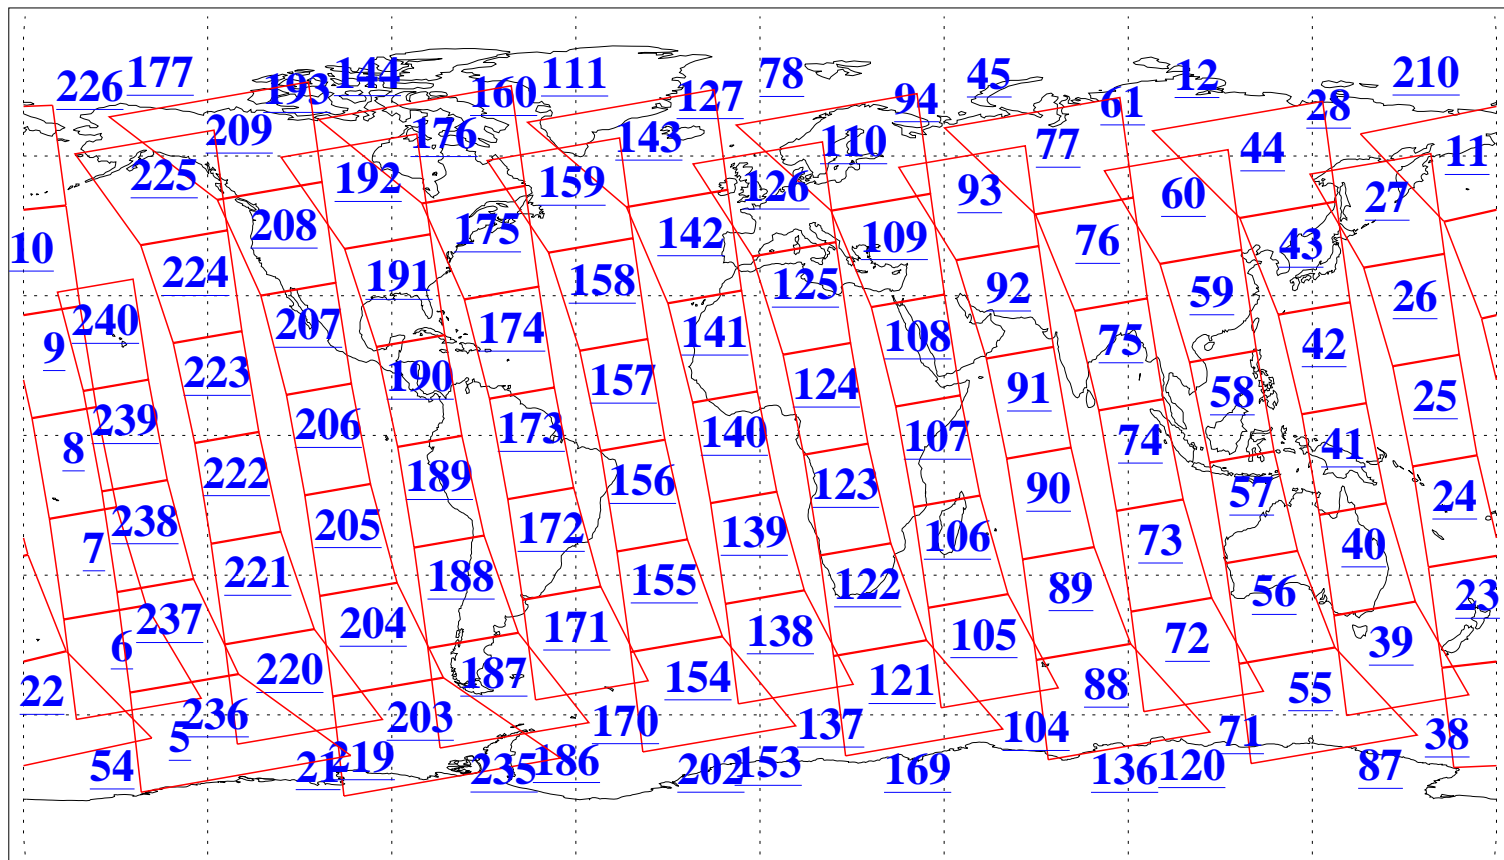

L1B Availability
AMSU Granules: 240
HSB Granules: 0
AIRS Granules: 240

3 Aug 2018
DoY 215
Aqua Day 5935
Granules: 1 to 120

Granules: 121 to 240

Legend: AMSU Available, HSB Available, AIRS Available

L1B Availability
AMSU Granules: 240
HSB Granules: 0
AIRS Granules: 240

3 Aug 2018
DoY 215
Aqua Day 5935

Ascending Granules

Descending Granules

Legend: AMSU Available, HSB Available, AIRS Available

L1B Availability
 AMSU Granules: 240
 HSB Granules: 0
 AIRS Granules: 240

3 Aug 2018
 DoY 215
 Aqua Day 5935

Northern Hemisphere Granules

Southern Hemisphere Granules

Legend: AMSU Available, HSB Available, AIRS Available