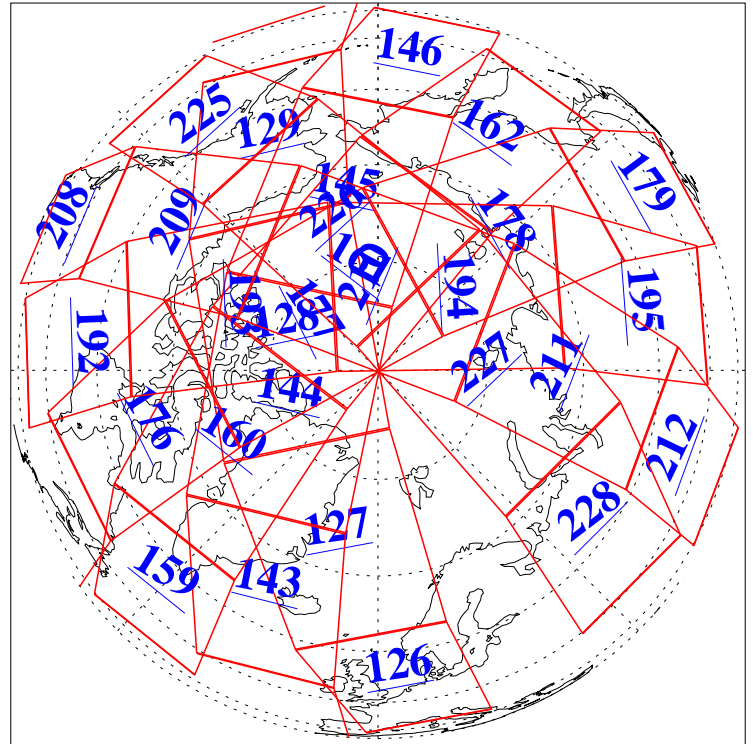

3 Aug 2018
DoY 215
Aqua Day 5935

Ascending Granules

Descending Granules

Legend: AMSU Available, HSB Available, AIRS Available

L1B Availability
 AMSU Granules: 240
 HSB Granules: 0
 AIRS Granules: 240

3 Aug 2018
 DoY 215
 Aqua Day 5935

Northern Hemisphere Granules

Southern Hemisphere Granules

Legend: AMSU Available, HSB Available, AIRS Available