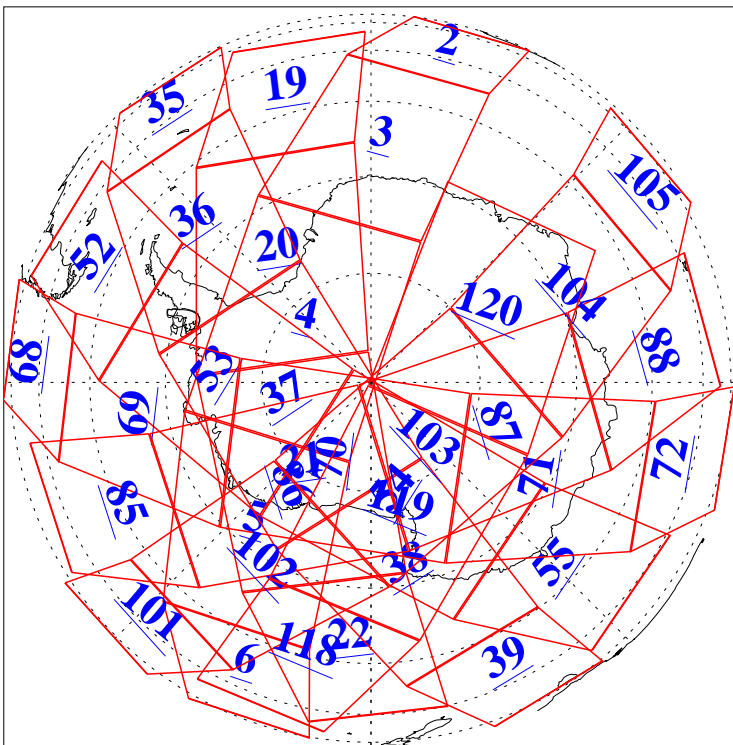

L1B Availability
AMSU Granules: 240
HSB Granules: 0
AIRS Granules: 240

3 Aug 2018
DoY 215
Aqua Day 5935
Granules: 1 to 120

Granules: 121 to 240

Legend: AMSU Available, HSB Available, AIRS Available

L1B Availability
AMSU Granules: 240
HSB Granules: 0
AIRS Granules: 240

3 Aug 2018
DoY 215
Aqua Day 5935

Ascending Granules

Descending Granules

Legend: AMSU Available, HSB Available, AIRS Available

L1B Availability
 AMSU Granules: 240
 HSB Granules: 0
 AIRS Granules: 240

3 Aug 2018
 DoY 215
 Aqua Day 5935

Northern Hemisphere Granules

Southern Hemisphere Granules

Legend: AMSU Available, HSB Available, AIRS Available