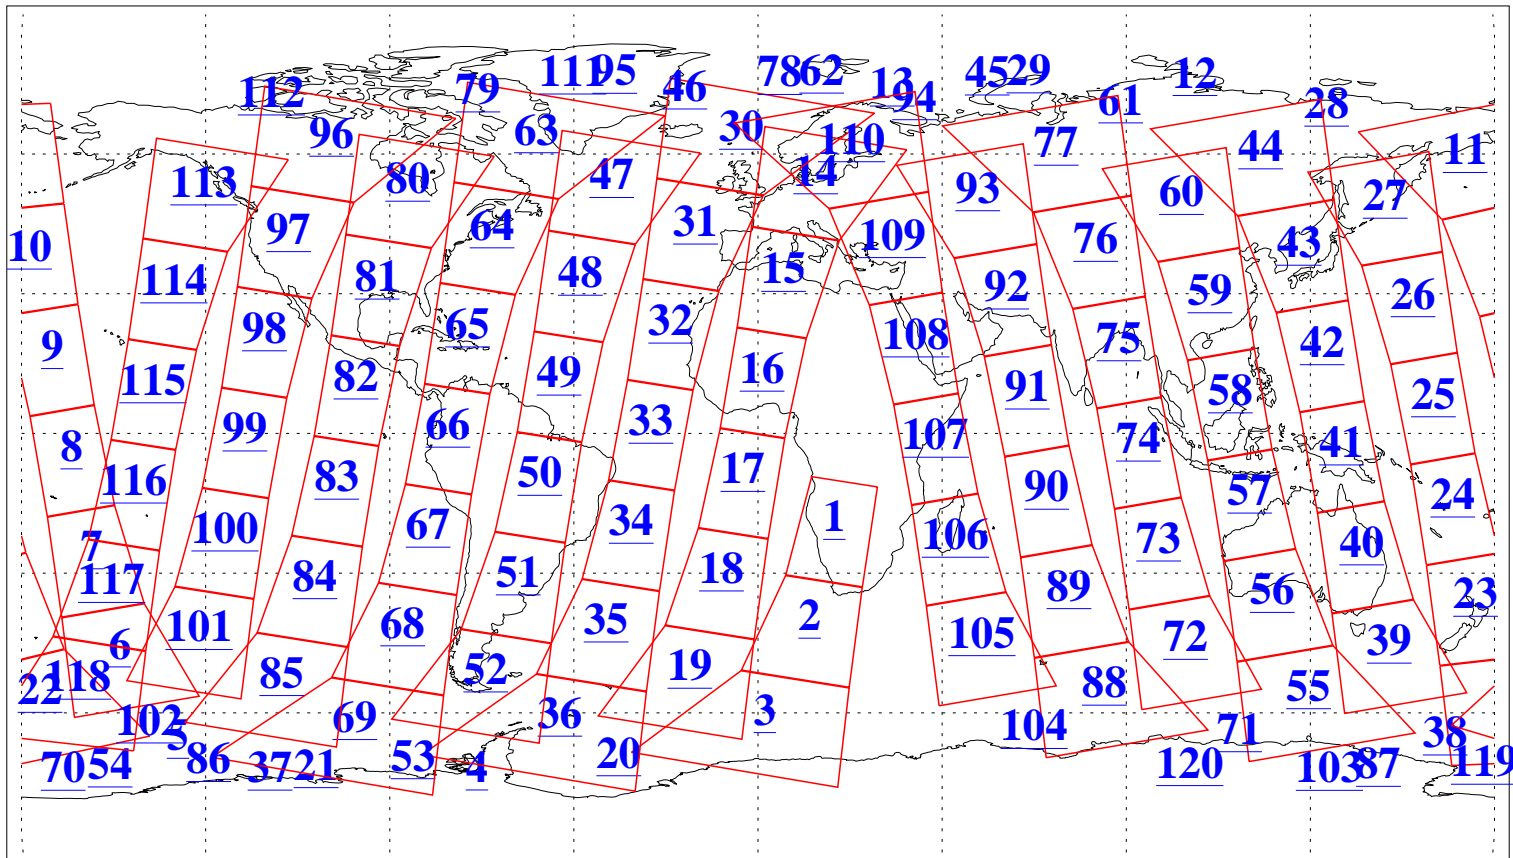

L1B Availability
AMSU Granules: 240
HSB Granules: 0
AIRS Granules: 240

3 Aug 2018
DoY 215
Aqua Day 5935
Granules: 1 to 120

Granules: 121 to 240

Legend: AMSU Available, HSB Available, AIRS Available

L1B Availability
AMSU Granules: 240
HSB Granules: 0
AIRS Granules: 240

3 Aug 2018
DoY 215
Aqua Day 5935

Ascending Granules

Descending Granules

Legend: AMSU Available, HSB Available, AIRS Available

L1B Availability
 AMSU Granules: 240
 HSB Granules: 0
 AIRS Granules: 240

3 Aug 2018
 DoY 215
 Aqua Day 5935

Northern Hemisphere Granules

Southern Hemisphere Granules

Legend: AMSU Available, HSB Available, AIRS Available