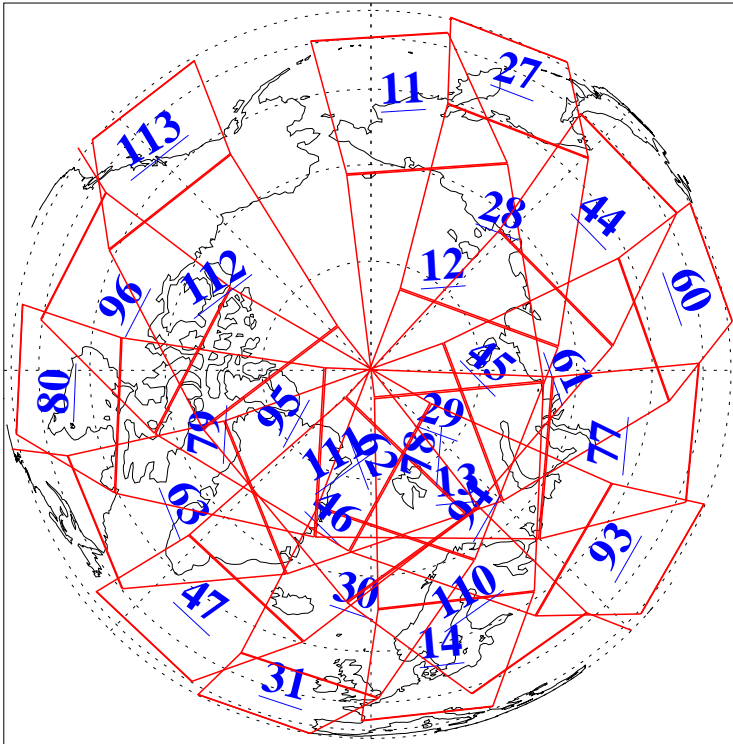

L1B Availability
AMSU Granules: 240
HSB Granules: 0
AIRS Granules: 240

3 Aug 2018
DoY 215
Aqua Day 5935
Granules: 1 to 120

Granules: 121 to 240

Legend: AMSU Available, HSB Available, AIRS Available

L1B Availability
AMSU Granules: 240
HSB Granules: 0
AIRS Granules: 240

3 Aug 2018
DoY 215
Aqua Day 5935

Ascending Granules

Descending Granules

Legend: AMSU Available, HSB Available, AIRS Available

L1B Availability
 AMSU Granules: 240
 HSB Granules: 0
 AIRS Granules: 240

3 Aug 2018
 DoY 215
 Aqua Day 5935

Northern Hemisphere Granules

Southern Hemisphere Granules

Legend: AMSU Available, HSB Available, AIRS Available