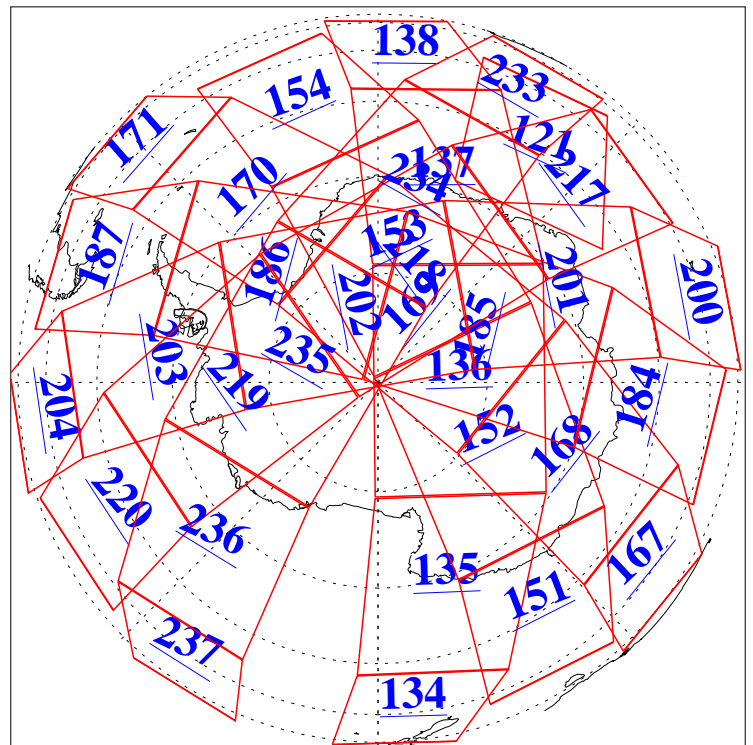

L1B Availability
AMSU Granules: 240
HSB Granules: 0
AIRS Granules: 240

3 Aug 2018
DoY 215
Aqua Day 5935
Granules: 1 to 120

Granules: 121 to 240

Legend: AMSU Available, HSB Available, AIRS Available

L1B Availability
AMSU Granules: 240
HSB Granules: 0
AIRS Granules: 240

3 Aug 2018
DoY 215
Aqua Day 5935

Ascending Granules

Descending Granules

Legend: AMSU Available, HSB Available, AIRS Available

L1B Availability
 AMSU Granules: 240
 HSB Granules: 0
 AIRS Granules: 240

3 Aug 2018
 DoY 215
 Aqua Day 5935

Northern Hemisphere Granules

Southern Hemisphere Granules

Legend: AMSU Available, HSB Available, AIRS Available