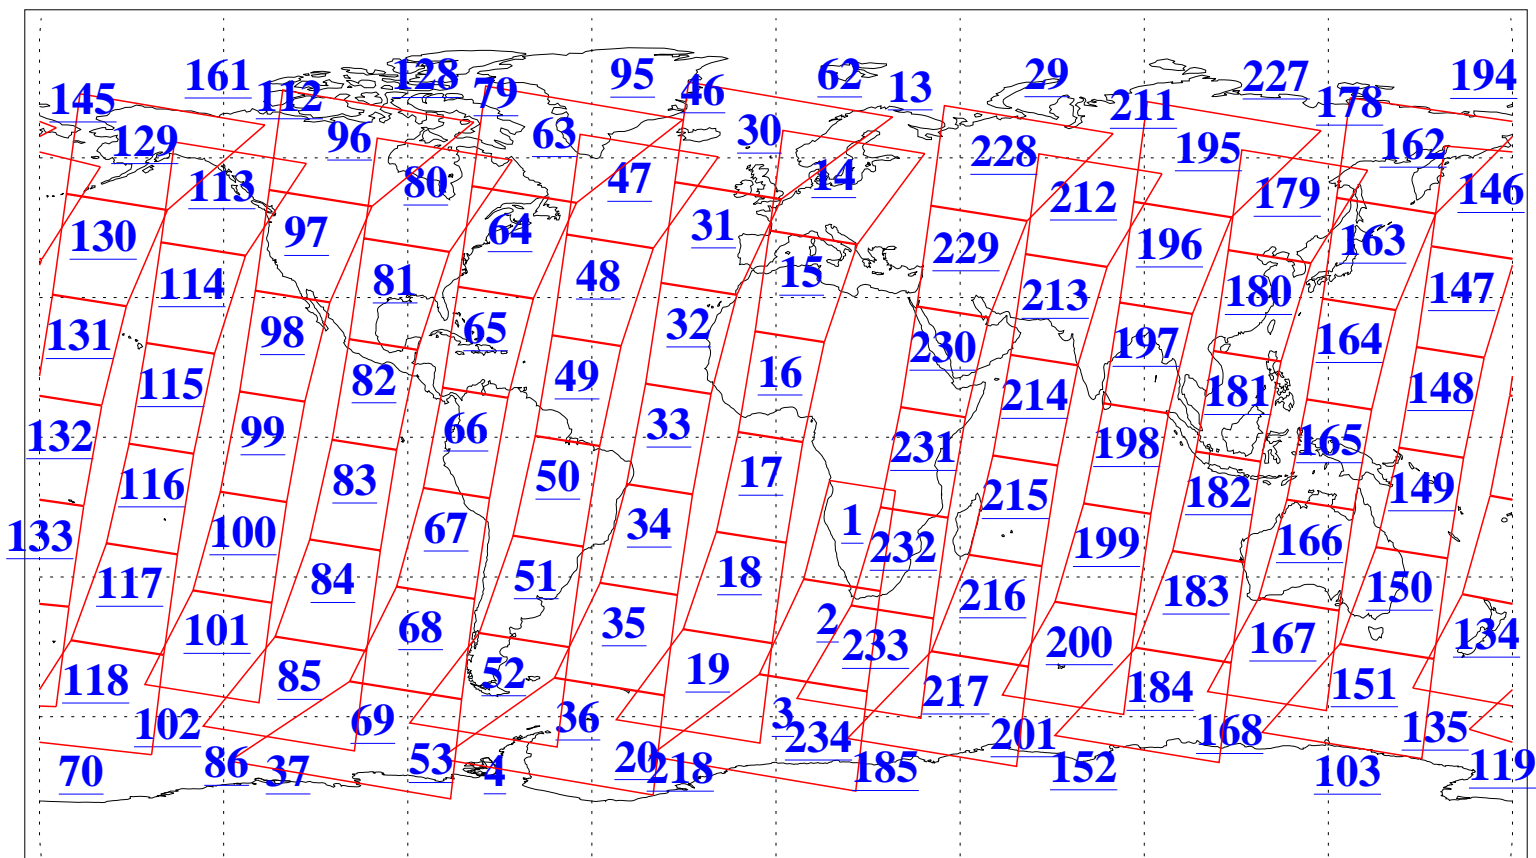

L1B Availability
AMSU Granules: 240
HSB Granules: 0
AIRS Granules: 240

3 Aug 2018
DoY 215
Aqua Day 5935
Granules: 1 to 120

Granules: 121 to 240

Legend: AMSU Available, HSB Available, AIRS Available

L1B Availability
AMSU Granules: 240
HSB Granules: 0
AIRS Granules: 240

3 Aug 2018
DoY 215
Aqua Day 5935

Ascending Granules

Descending Granules

Legend: AMSU Available, HSB Available, AIRS Available

L1B Availability
 AMSU Granules: 240
 HSB Granules: 0
 AIRS Granules: 240

3 Aug 2018
 DoY 215
 Aqua Day 5935

Northern Hemisphere Granules

Southern Hemisphere Granules

Legend: AMSU Available, HSB Available, AIRS Available