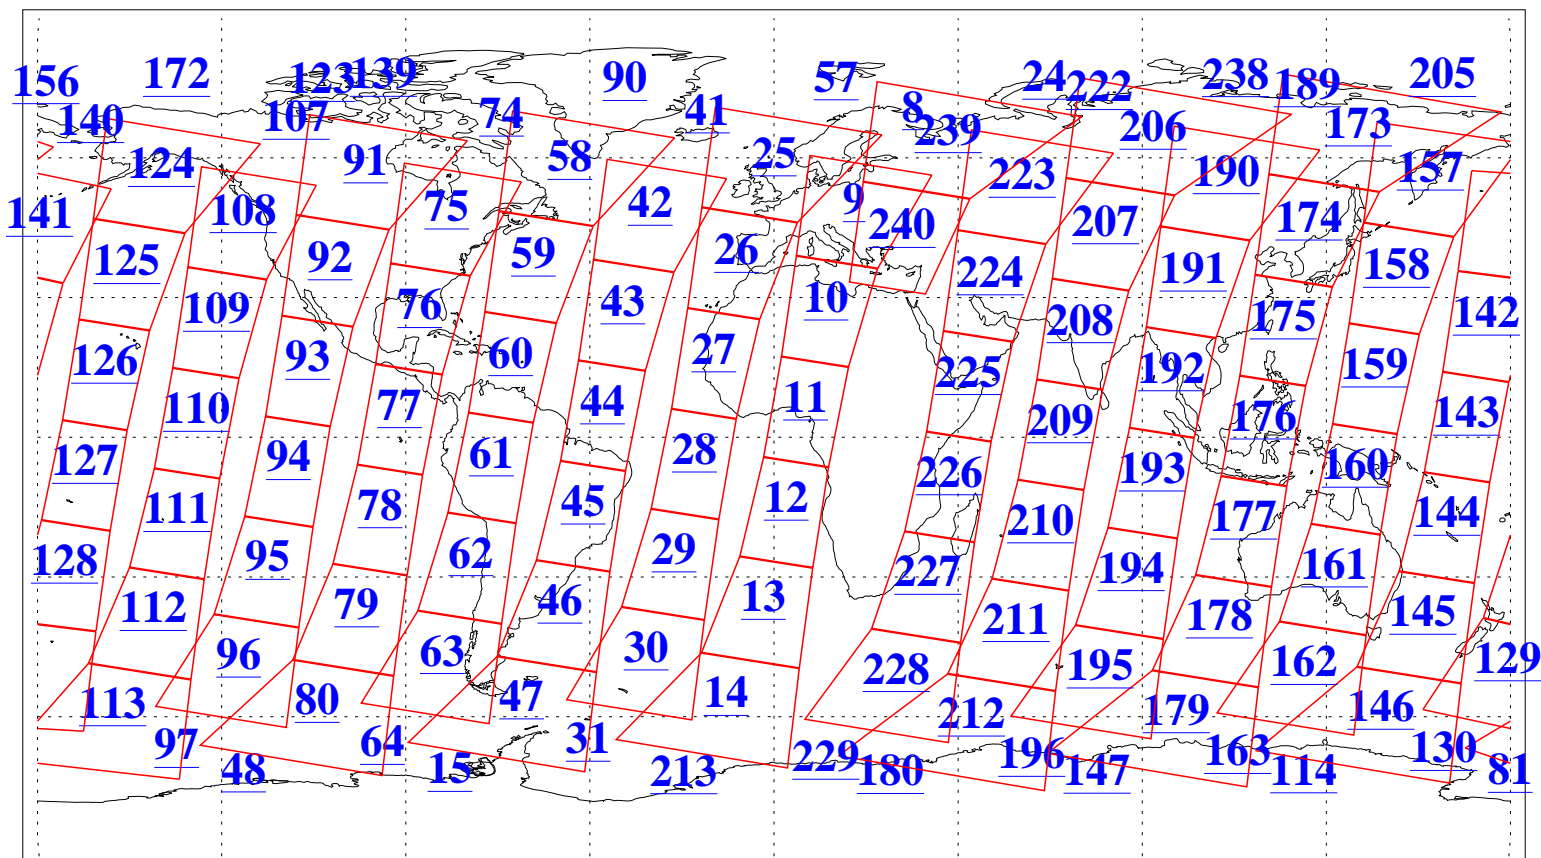

L1B Availability
AMSU Granules: 240
HSB Granules: 0
AIRS Granules: 240

15 Jul 2018
DoY 196
Aqua Day 5916
Granules: 1 to 120

Granules: 121 to 240

Legend: AMSU Available, HSB Available, AIRS Available

L1B Availability
AMSU Granules: 240
HSB Granules: 0
AIRS Granules: 240

15 Jul 2018
DoY 196
Aqua Day 5916

Ascending Granules

Descending Granules

Legend: AMSU Available, HSB Available, AIRS Available

L1B Availability
 AMSU Granules: 240
 HSB Granules: 0
 AIRS Granules: 240

15 Jul 2018
 DoY 196
 Aqua Day 5916

Northern Hemisphere Granules

Southern Hemisphere Granules

Legend: AMSU Available, HSB Available, AIRS Available