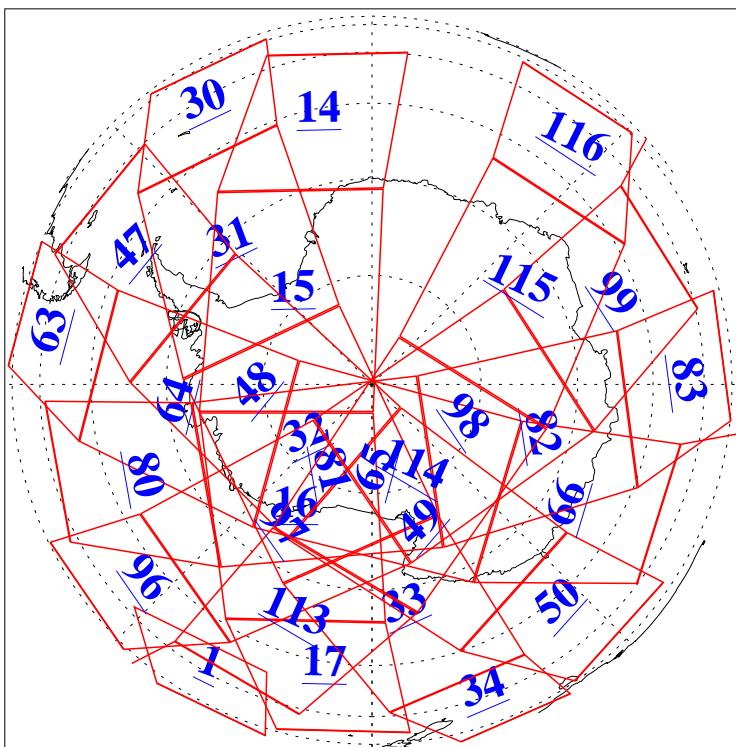

L1B Availability
AMSU Granules: 240
HSB Granules: 0
AIRS Granules: 240

15 Jul 2018
DoY 196
Aqua Day 5916
Granules: 1 to 120

Granules: 121 to 240

Legend: AMSU Available, HSB Available, AIRS Available

L1B Availability
AMSU Granules: 240
HSB Granules: 0
AIRS Granules: 240

15 Jul 2018
DoY 196
Aqua Day 5916

Ascending Granules

Descending Granules

Legend: AMSU Available, HSB Available, AIRS Available

L1B Availability
 AMSU Granules: 240
 HSB Granules: 0
 AIRS Granules: 240

15 Jul 2018
 DoY 196
 Aqua Day 5916

Northern Hemisphere Granules

Southern Hemisphere Granules

Legend: AMSU Available, HSB Available, AIRS Available