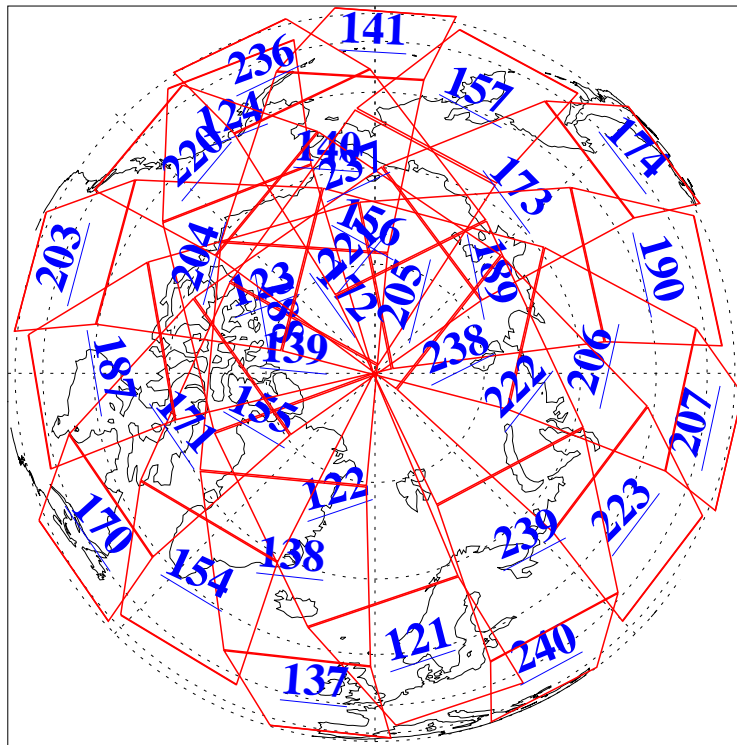

L1B Availability
AMSU Granules: 240
HSB Granules: 0
AIRS Granules: 240

15 Jul 2018
DoY 196
Aqua Day 5916
Granules: 1 to 120

Granules: 121 to 240

Legend: AMSU Available, HSB Available, AIRS Available

L1B Availability
AMSU Granules: 240
HSB Granules: 0
AIRS Granules: 240

15 Jul 2018
DoY 196
Aqua Day 5916

Ascending Granules

Descending Granules

Legend: AMSU Available, HSB Available, AIRS Available

L1B Availability
 AMSU Granules: 240
 HSB Granules: 0
 AIRS Granules: 240

15 Jul 2018
 DoY 196
 Aqua Day 5916

Northern Hemisphere Granules

Southern Hemisphere Granules

Legend: AMSU Available, HSB Available, AIRS Available