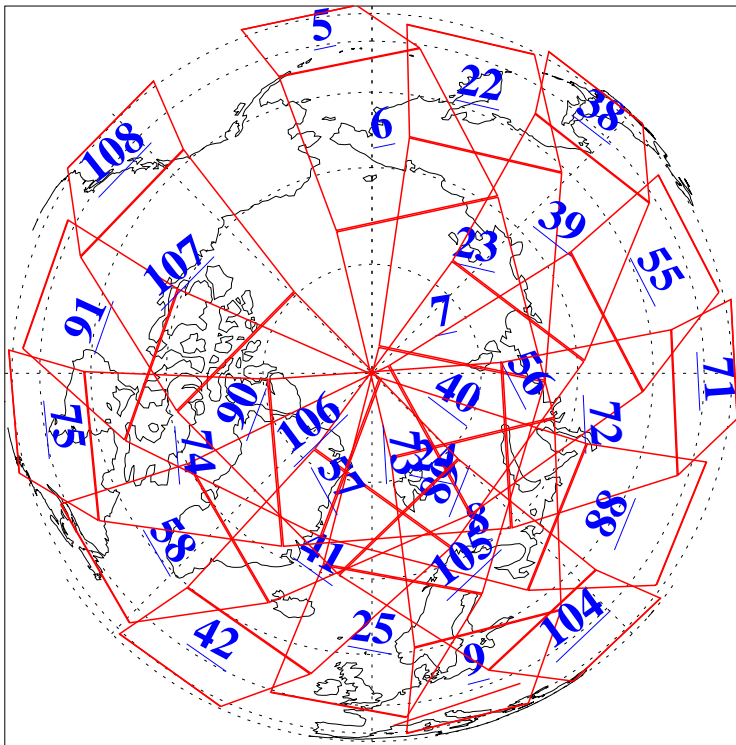

L1B Availability
AMSU Granules: 240
HSB Granules: 0
AIRS Granules: 240

15 Jul 2018
DoY 196
Aqua Day 5916
Granules: 1 to 120

Granules: 121 to 240

Legend: AMSU Available, HSB Available, AIRS Available

L1B Availability
AMSU Granules: 240
HSB Granules: 0
AIRS Granules: 240

15 Jul 2018
DoY 196
Aqua Day 5916

Ascending Granules

Descending Granules

Legend: AMSU Available, HSB Available, AIRS Available

L1B Availability
 AMSU Granules: 240
 HSB Granules: 0
 AIRS Granules: 240

15 Jul 2018
 DoY 196
 Aqua Day 5916

Northern Hemisphere Granules

Southern Hemisphere Granules

Legend: AMSU Available, HSB Available, AIRS Available