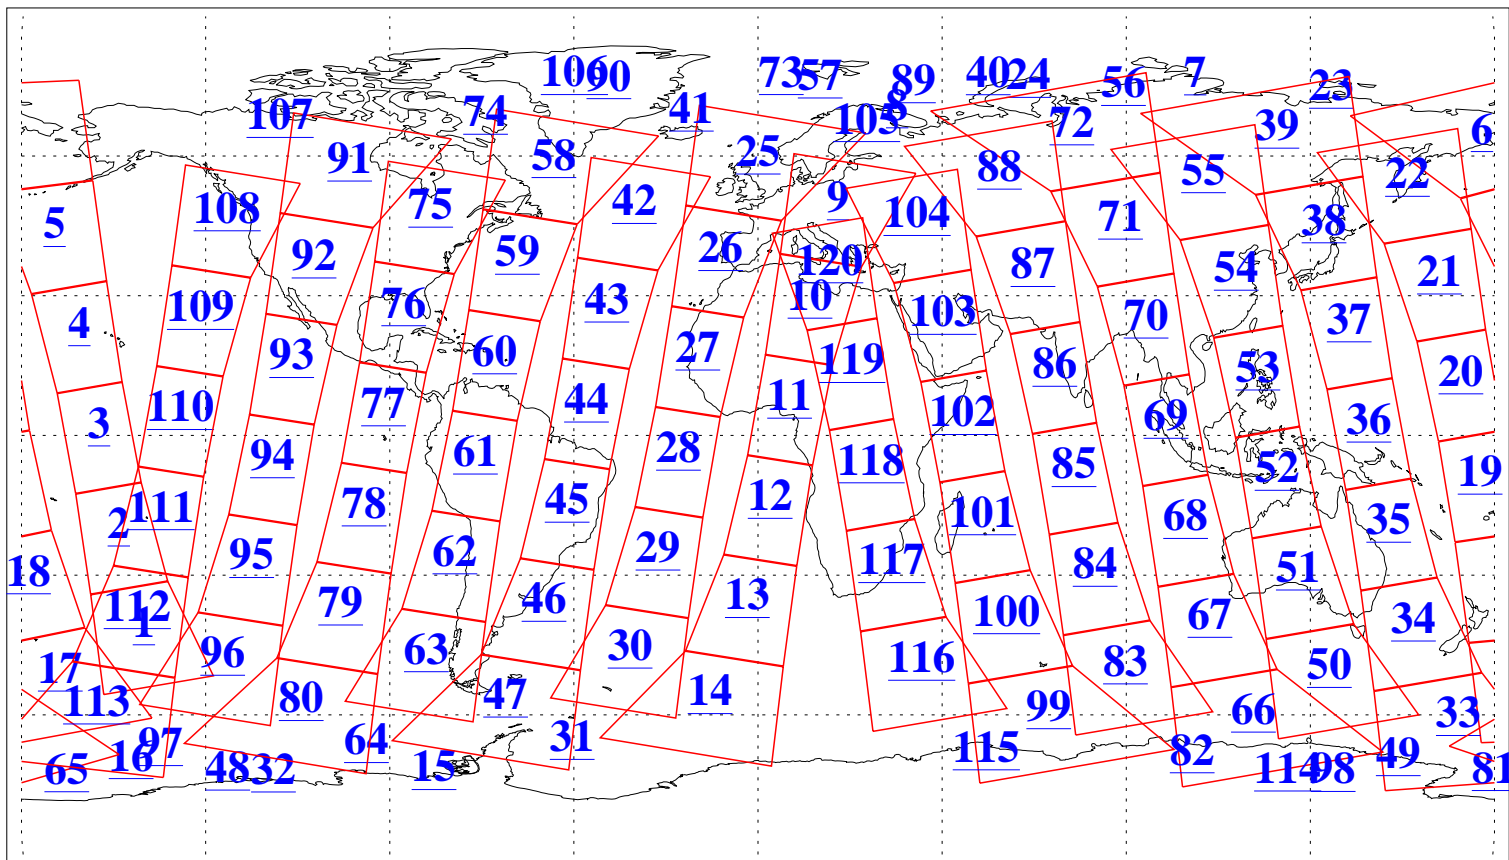

L1B Availability
AMSU Granules: 240
HSB Granules: 0
AIRS Granules: 240

15 Jul 2018
DoY 196
Aqua Day 5916
Granules: 1 to 120

Granules: 121 to 240

Legend: AMSU Available, HSB Available, AIRS Available

L1B Availability
AMSU Granules: 240
HSB Granules: 0
AIRS Granules: 240

15 Jul 2018
DoY 196
Aqua Day 5916

Ascending Granules

Descending Granules

Legend: AMSU Available, HSB Available, AIRS Available

L1B Availability
 AMSU Granules: 240
 HSB Granules: 0
 AIRS Granules: 240

15 Jul 2018
 DoY 196
 Aqua Day 5916

Northern Hemisphere Granules

Southern Hemisphere Granules

Legend: AMSU Available, HSB Available, AIRS Available