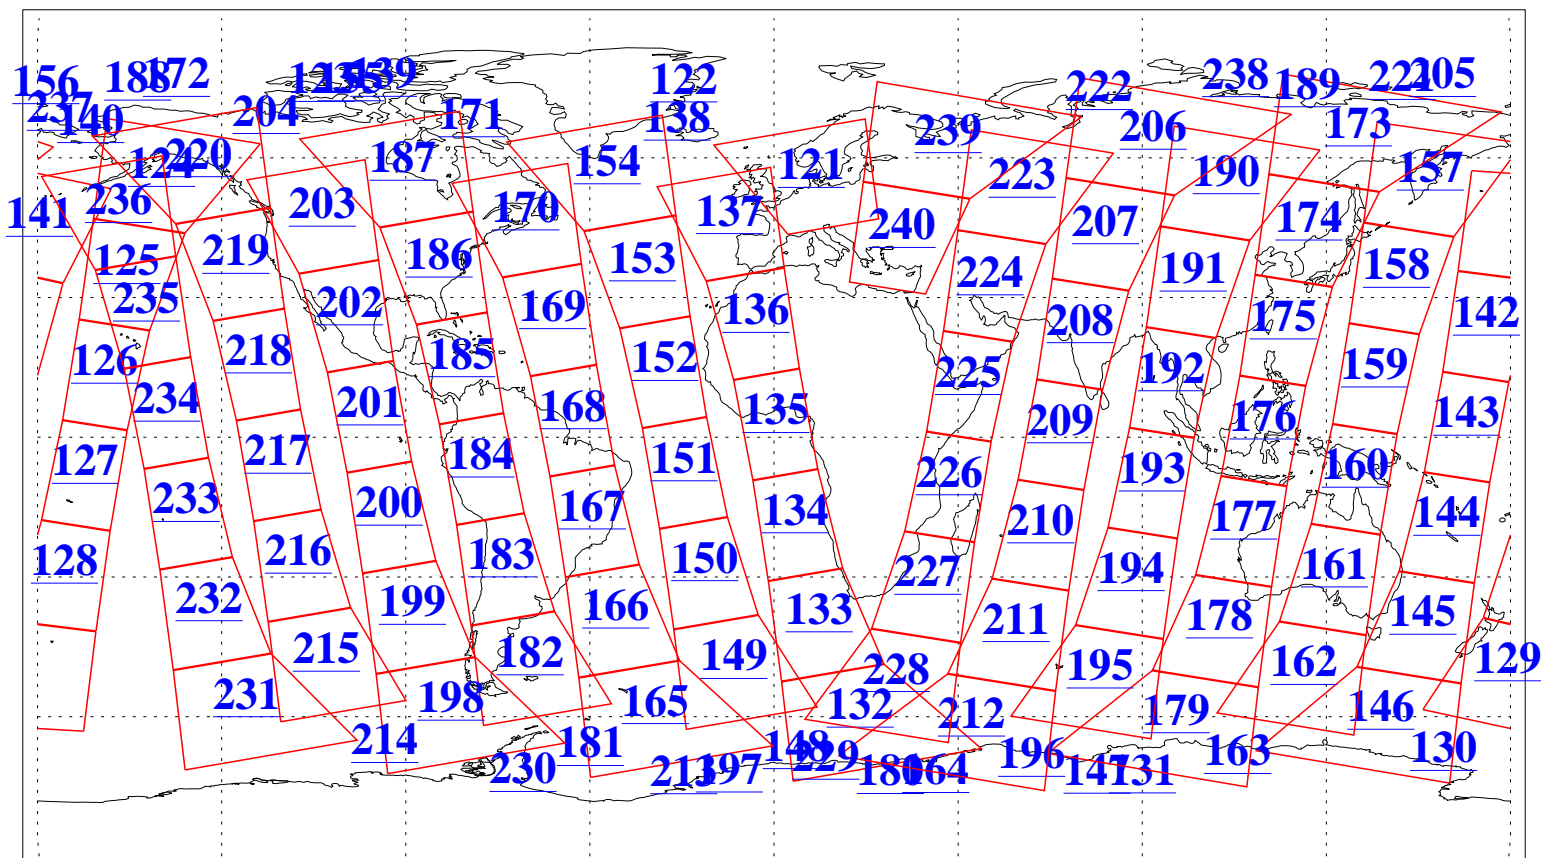

L1B Availability
AMSU Granules: 240
HSB Granules: 0
AIRS Granules: 240

15 Jul 2018
DoY 196
Aqua Day 5916
Granules: 1 to 120

Granules: 121 to 240

Legend: AMSU Available, HSB Available, AIRS Available

L1B Availability
AMSU Granules: 240
HSB Granules: 0
AIRS Granules: 240

15 Jul 2018
DoY 196
Aqua Day 5916

Ascending Granules

Descending Granules

Legend: AMSU Available, HSB Available, AIRS Available

L1B Availability
 AMSU Granules: 240
 HSB Granules: 0
 AIRS Granules: 240

15 Jul 2018
 DoY 196
 Aqua Day 5916

Northern Hemisphere Granules

Southern Hemisphere Granules

Legend: AMSU Available, HSB Available, AIRS Available