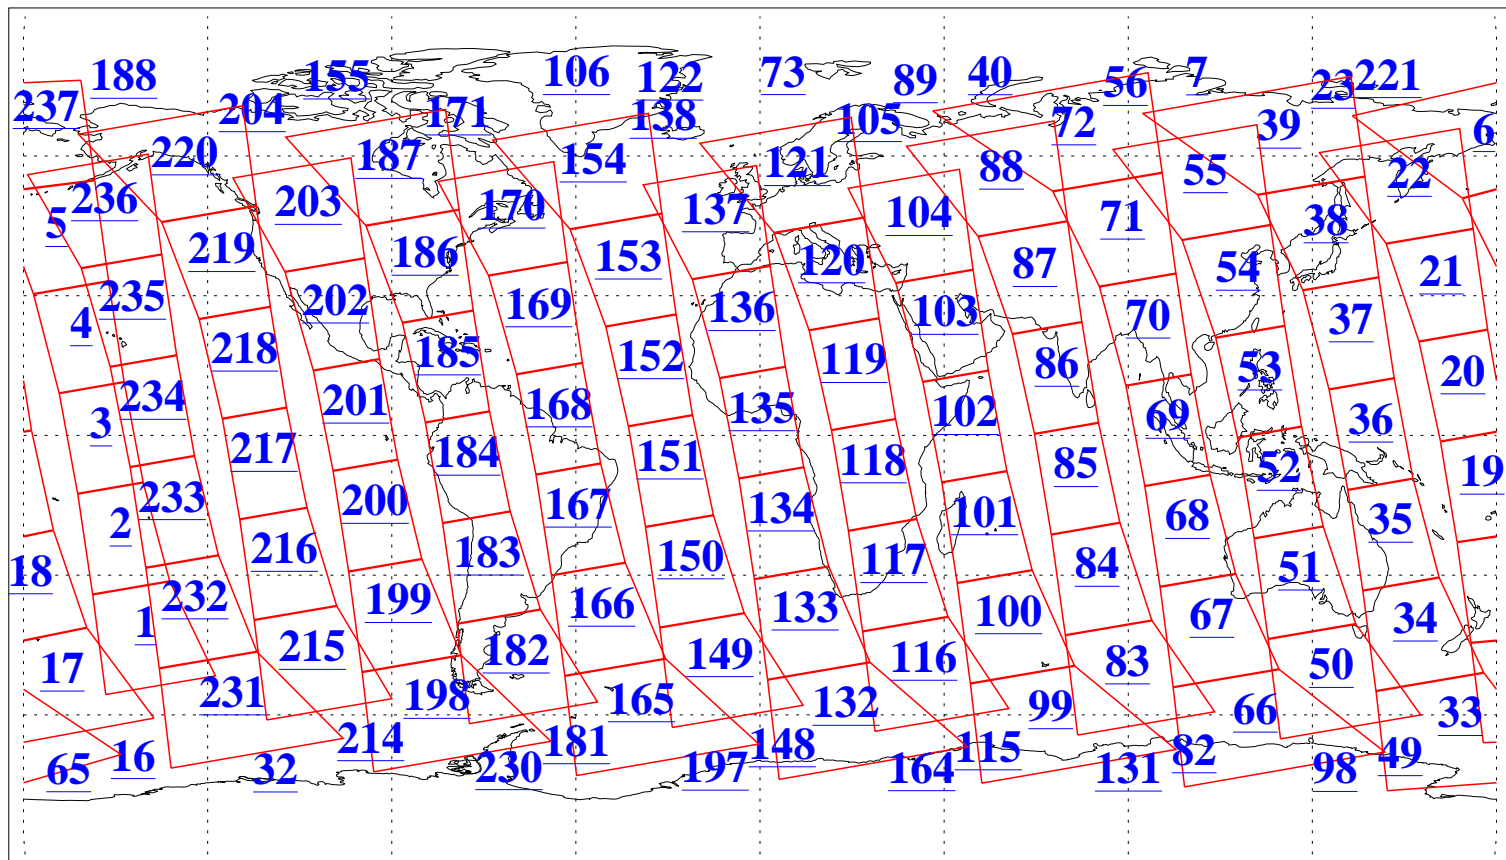

L1B Availability
AMSU Granules: 240
HSB Granules: 0
AIRS Granules: 240

15 Jul 2018
DoY 196
Aqua Day 5916
Granules: 1 to 120

Granules: 121 to 240

Legend: AMSU Available, HSB Available, AIRS Available

L1B Availability
AMSU Granules: 240
HSB Granules: 0
AIRS Granules: 240

15 Jul 2018
DoY 196
Aqua Day 5916

Ascending Granules

Descending Granules

Legend: AMSU Available, HSB Available, AIRS Available

L1B Availability
 AMSU Granules: 240
 HSB Granules: 0
 AIRS Granules: 240

15 Jul 2018
 DoY 196
 Aqua Day 5916

Northern Hemisphere Granules

Southern Hemisphere Granules

Legend: AMSU Available, HSB Available, AIRS Available