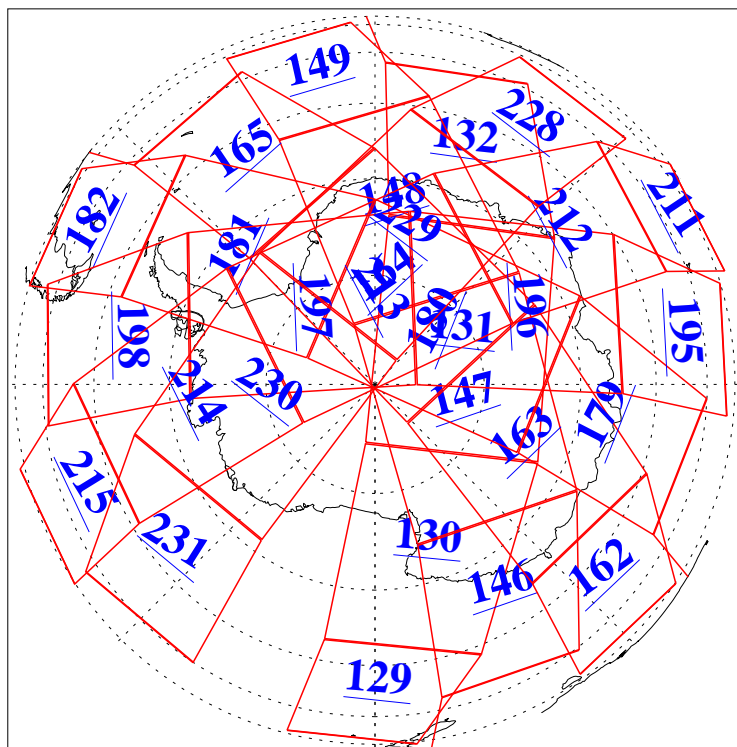

L1B Availability
AMSU Granules: 240
HSB Granules: 0
AIRS Granules: 240

15 Jul 2018
DoY 196
Aqua Day 5916
Granules: 1 to 120

Granules: 121 to 240

Legend: AMSU Available, HSB Available, AIRS Available

L1B Availability
AMSU Granules: 240
HSB Granules: 0
AIRS Granules: 240

15 Jul 2018
DoY 196
Aqua Day 5916

Ascending Granules

Descending Granules

Legend: AMSU Available, HSB Available, AIRS Available

L1B Availability
 AMSU Granules: 240
 HSB Granules: 0
 AIRS Granules: 240

15 Jul 2018
 DoY 196
 Aqua Day 5916

Northern Hemisphere Granules

Southern Hemisphere Granules

Legend: AMSU Available, HSB Available, AIRS Available