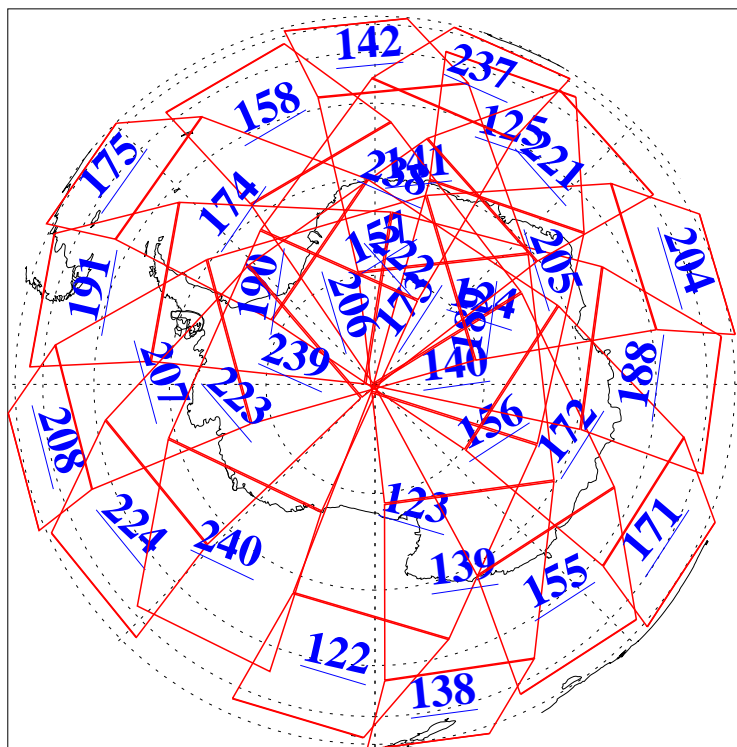

L1B Availability  
AMSU Granules: 240  
HSB Granules: 0  
AIRS Granules: 240

14 Jul 2018  
DoY 195  
Aqua Day 5915  
Granules: 1 to 120

Granules: 121 to 240

Legend: AMSU Available, HSB Available, AIRS Available

L1B Availability  
AMSU Granules: 240  
HSB Granules: 0  
AIRS Granules: 240

14 Jul 2018  
DoY 195  
Aqua Day 5915

Ascending Granules

Descending Granules

Legend: AMSU Available, HSB Available, AIRS Available

L1B Availability  
 AMSU Granules: 240  
 HSB Granules: 0  
 AIRS Granules: 240

14 Jul 2018  
 DoY 195  
 Aqua Day 5915

Northern Hemisphere Granules

Southern Hemisphere Granules

Legend: AMSU Available, HSB Available, AIRS Available