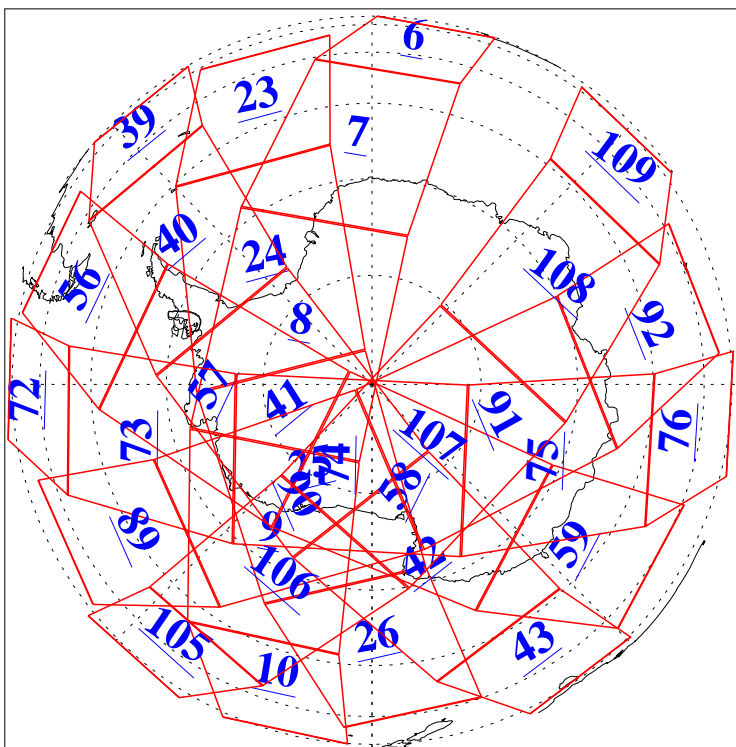

L1B Availability  
AMSU Granules: 240  
HSB Granules: 0  
AIRS Granules: 240

14 Jul 2018  
DoY 195  
Aqua Day 5915  
Granules: 1 to 120

Granules: 121 to 240

Legend: AMSU Available, HSB Available, AIRS Available

L1B Availability  
AMSU Granules: 240  
HSB Granules: 0  
AIRS Granules: 240

14 Jul 2018  
DoY 195  
Aqua Day 5915

Ascending Granules

Descending Granules

Legend: AMSU Available, HSB Available, AIRS Available

L1B Availability  
 AMSU Granules: 240  
 HSB Granules: 0  
 AIRS Granules: 240

14 Jul 2018  
 DoY 195  
 Aqua Day 5915

Northern Hemisphere Granules

Southern Hemisphere Granules

Legend: AMSU Available, HSB Available, AIRS Available