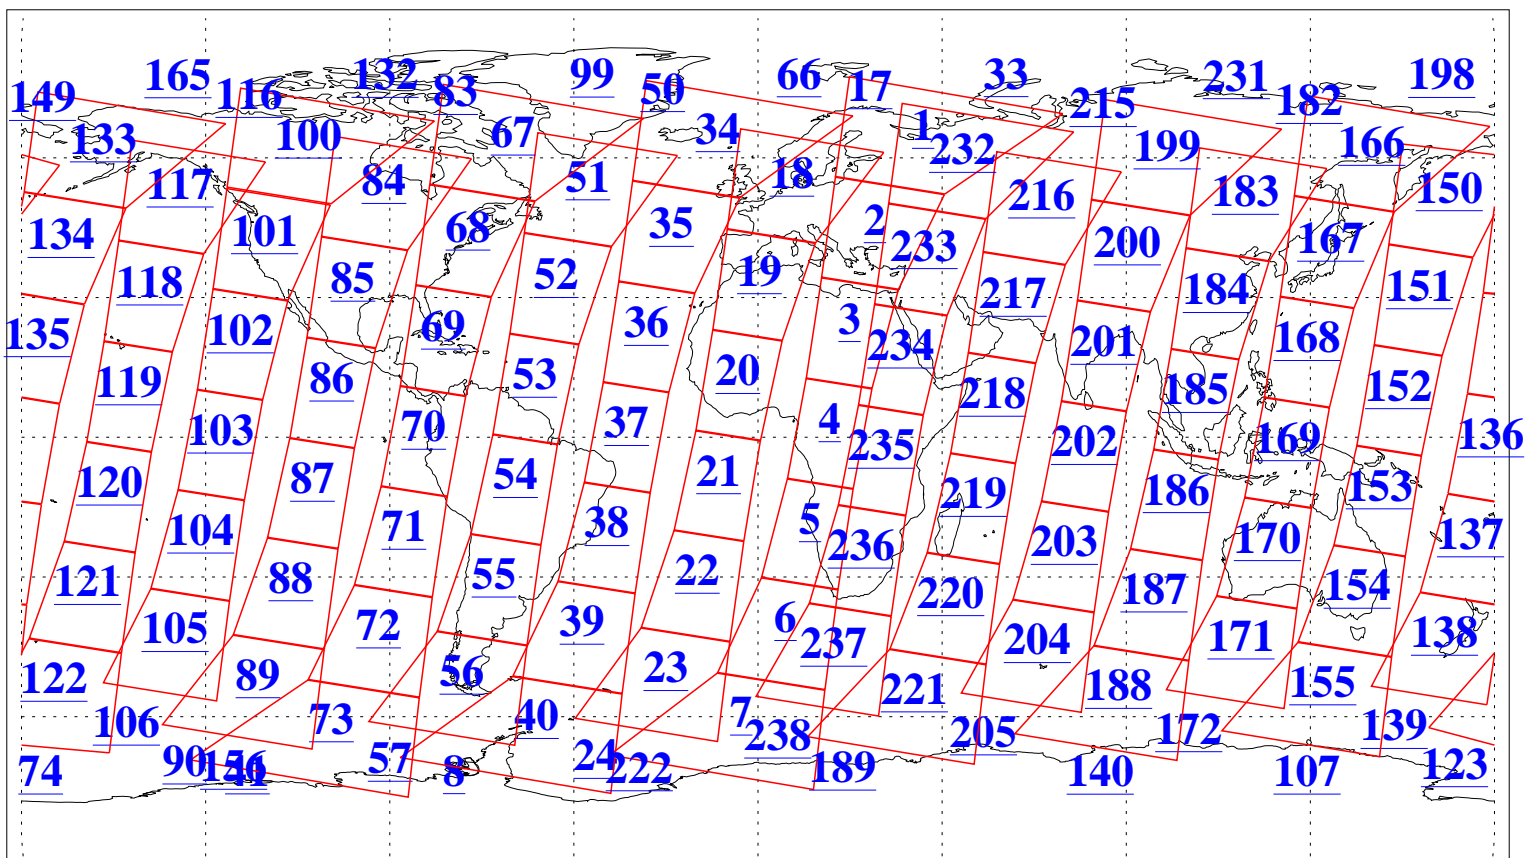

L1B Availability  
AMSU Granules: 240  
HSB Granules: 0  
AIRS Granules: 240

14 Jul 2018  
DoY 195  
Aqua Day 5915  
Granules: 1 to 120

Granules: 121 to 240

Legend: AMSU Available, HSB Available, AIRS Available

L1B Availability  
AMSU Granules: 240  
HSB Granules: 0  
AIRS Granules: 240

14 Jul 2018  
DoY 195  
Aqua Day 5915

Ascending Granules

Descending Granules

Legend: AMSU Available, HSB Available, AIRS Available

L1B Availability  
 AMSU Granules: 240  
 HSB Granules: 0  
 AIRS Granules: 240

14 Jul 2018  
 DoY 195  
 Aqua Day 5915

Northern Hemisphere Granules

Southern Hemisphere Granules

Legend: AMSU Available, HSB Available, AIRS Available