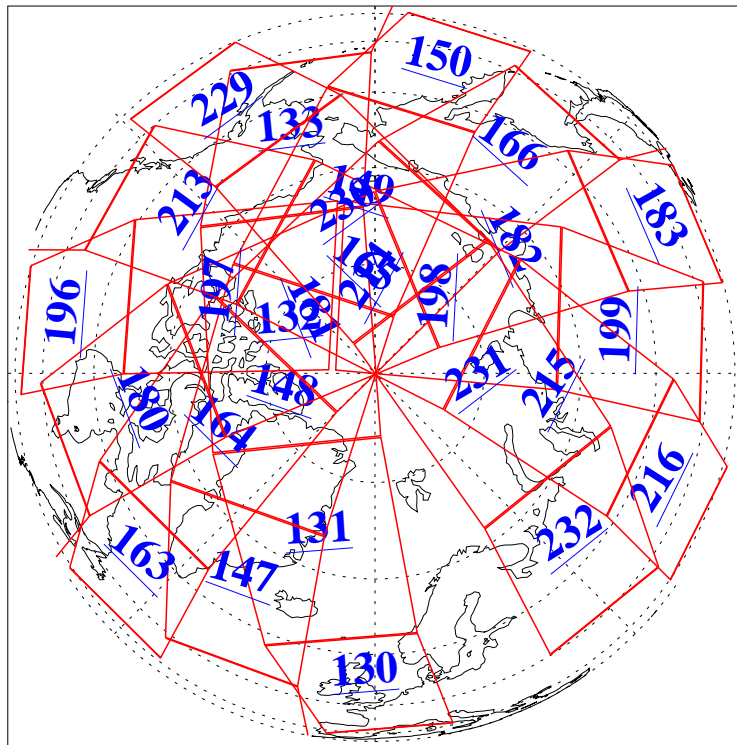

L1B Availability  
AMSU Granules: 240  
HSB Granules: 0  
AIRS Granules: 240

14 Jul 2018  
DoY 195  
Aqua Day 5915  
Granules: 1 to 120

Granules: 121 to 240

Legend: AMSU Available, HSB Available, AIRS Available

L1B Availability  
AMSU Granules: 240  
HSB Granules: 0  
AIRS Granules: 240

14 Jul 2018  
DoY 195  
Aqua Day 5915

Ascending Granules

Descending Granules

Legend: AMSU Available, HSB Available, AIRS Available

L1B Availability  
 AMSU Granules: 240  
 HSB Granules: 0  
 AIRS Granules: 240

14 Jul 2018  
 DoY 195  
 Aqua Day 5915

Northern Hemisphere Granules

Southern Hemisphere Granules

Legend: AMSU Available, HSB Available, AIRS Available