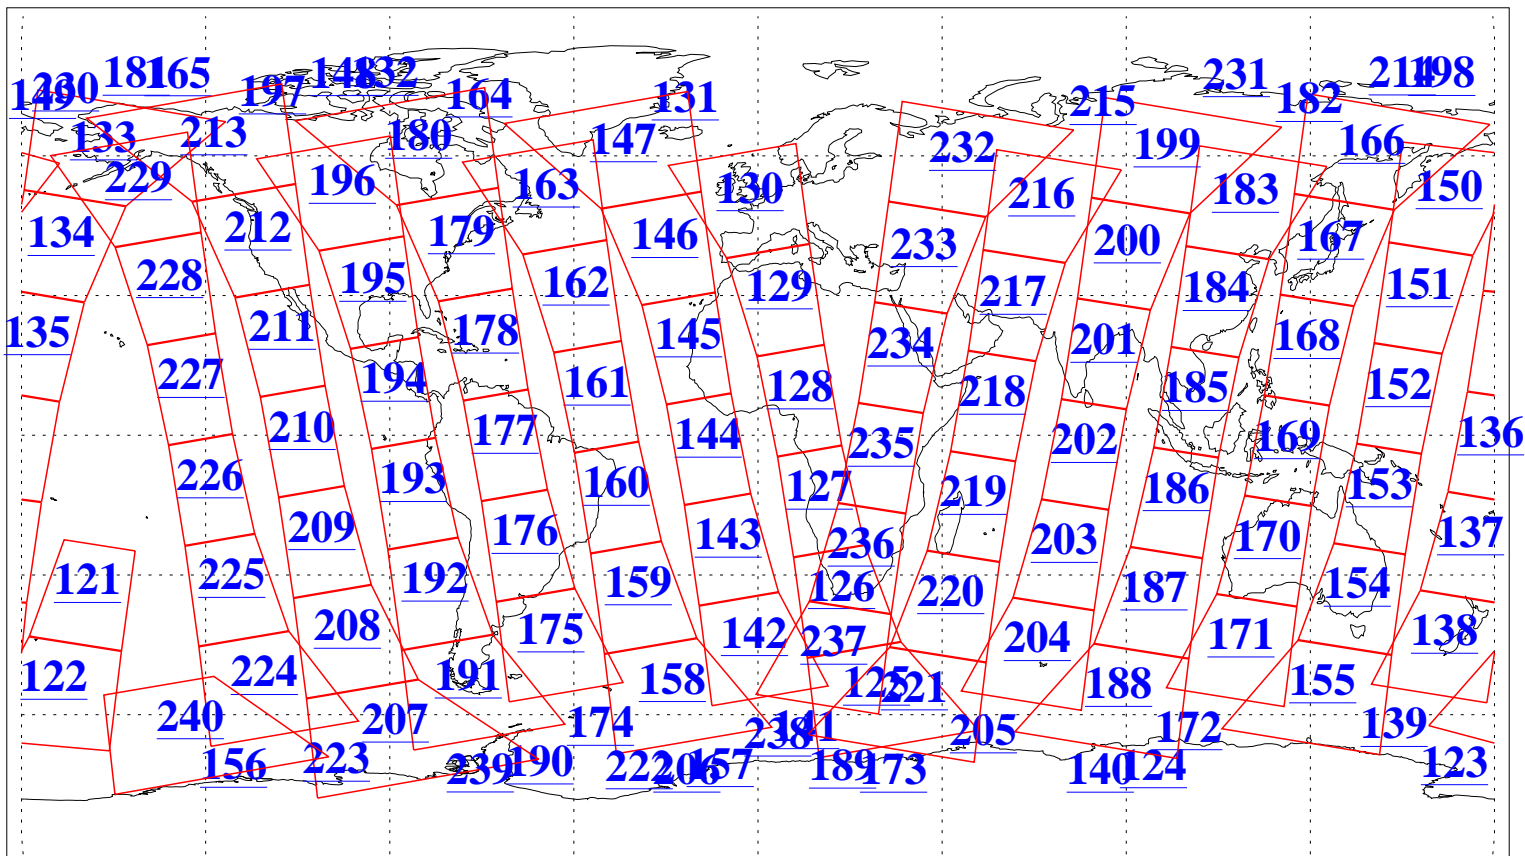

L1B Availability  
AMSU Granules: 240  
HSB Granules: 0  
AIRS Granules: 240

14 Jul 2018  
DoY 195  
Aqua Day 5915  
Granules: 1 to 120

Granules: 121 to 240

Legend: AMSU Available, HSB Available, AIRS Available

L1B Availability  
AMSU Granules: 240  
HSB Granules: 0  
AIRS Granules: 240

14 Jul 2018  
DoY 195  
Aqua Day 5915

Ascending Granules

Descending Granules

Legend: AMSU Available, HSB Available, AIRS Available

L1B Availability  
 AMSU Granules: 240  
 HSB Granules: 0  
 AIRS Granules: 240

14 Jul 2018  
 DoY 195  
 Aqua Day 5915

Northern Hemisphere Granules

Southern Hemisphere Granules

Legend: AMSU Available, HSB Available, AIRS Available