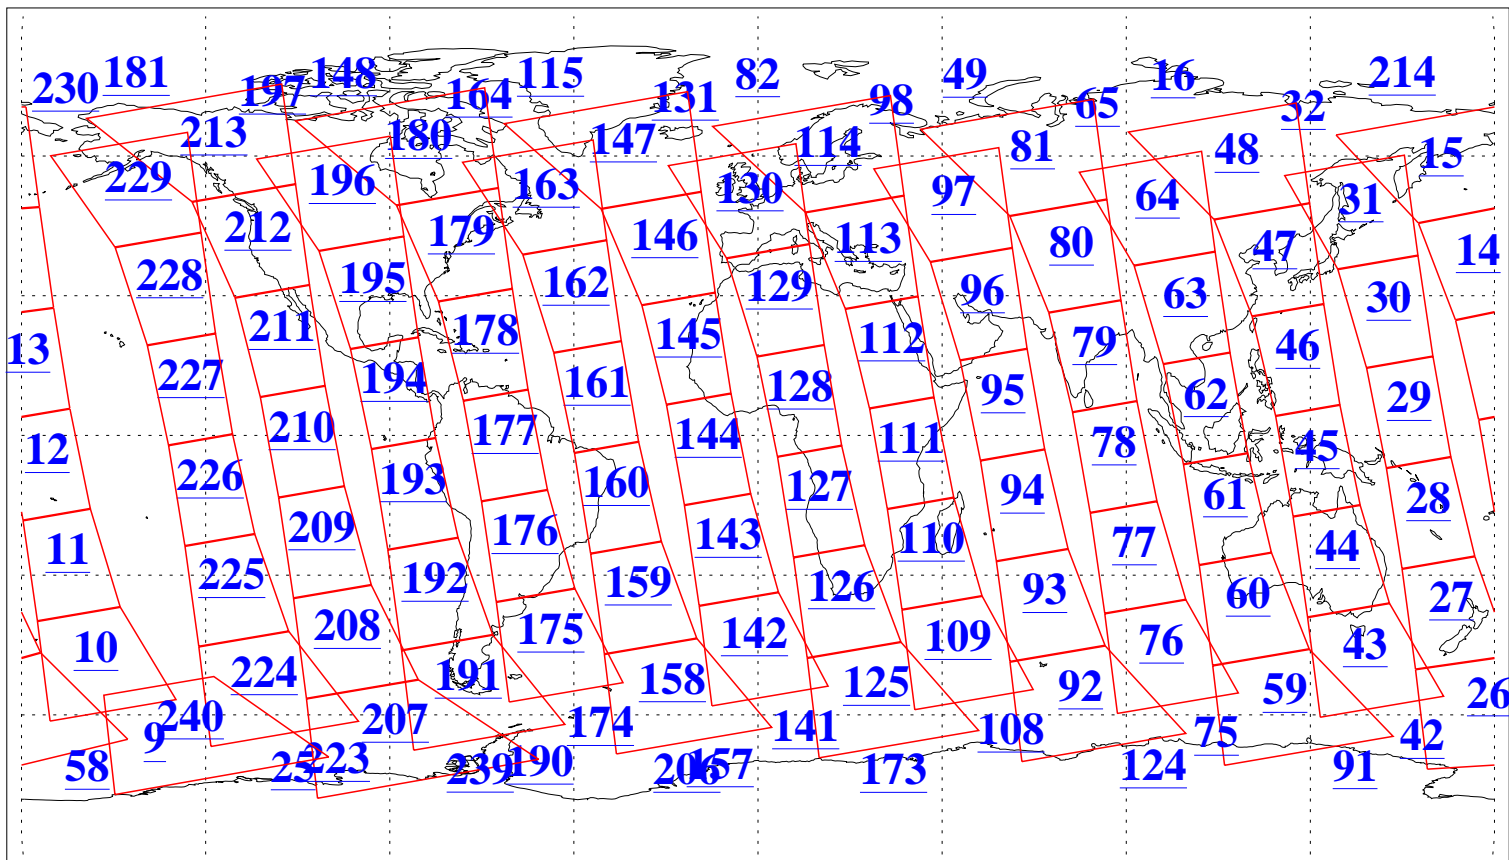

L1B Availability  
AMSU Granules: 240  
HSB Granules: 0  
AIRS Granules: 240

14 Jul 2018  
DoY 195  
Aqua Day 5915  
Granules: 1 to 120

Granules: 121 to 240

Legend: AMSU Available, HSB Available, AIRS Available

L1B Availability  
AMSU Granules: 240  
HSB Granules: 0  
AIRS Granules: 240

14 Jul 2018  
DoY 195  
Aqua Day 5915

Ascending Granules

Descending Granules

Legend: AMSU Available, HSB Available, AIRS Available

L1B Availability  
 AMSU Granules: 240  
 HSB Granules: 0  
 AIRS Granules: 240

14 Jul 2018  
 DoY 195  
 Aqua Day 5915

Northern Hemisphere Granules

Southern Hemisphere Granules

Legend: AMSU Available, HSB Available, AIRS Available