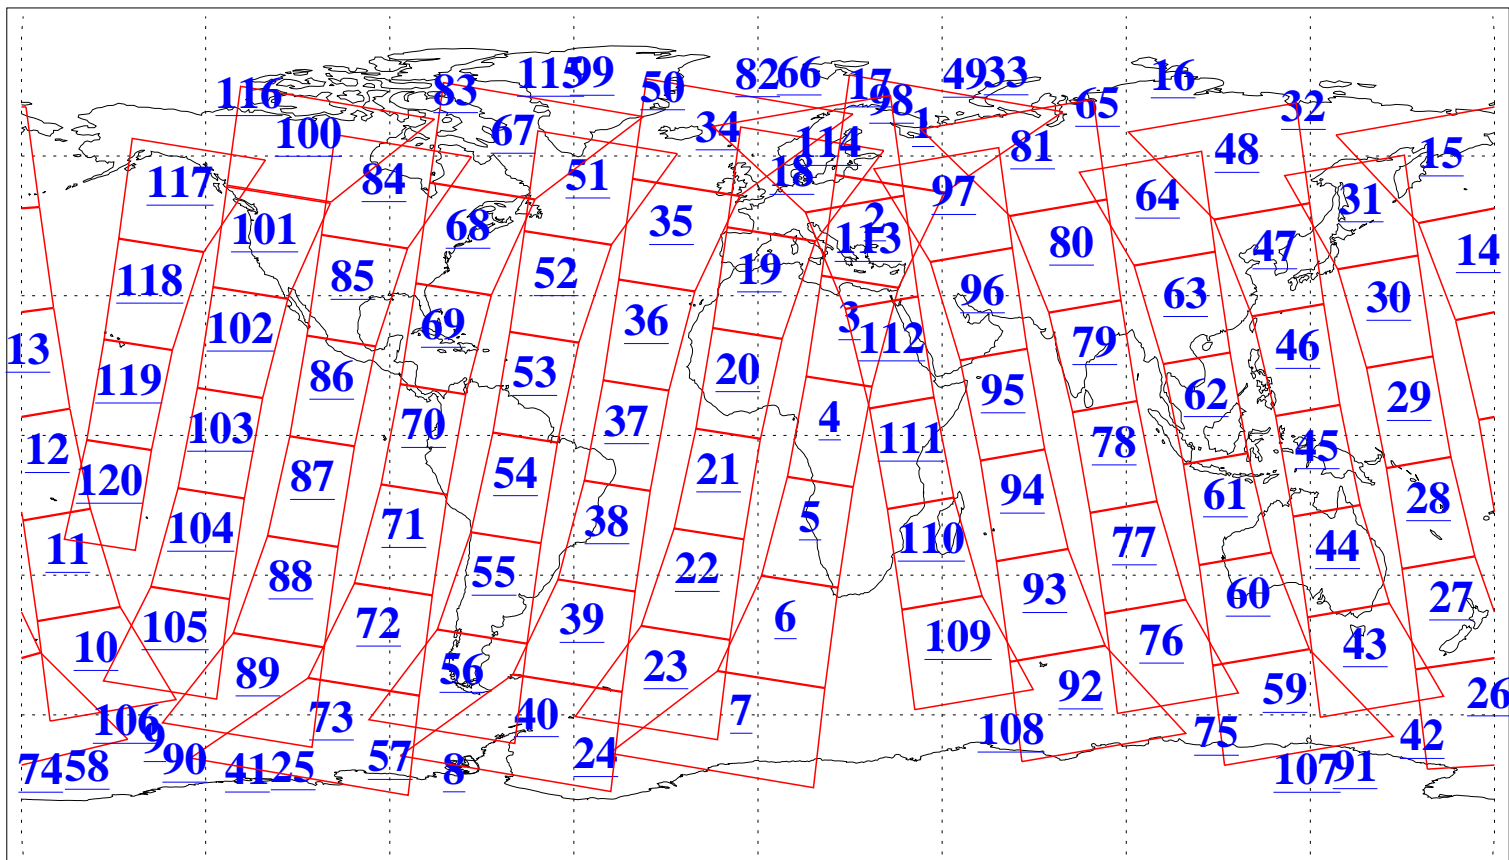

L1B Availability  
AMSU Granules: 240  
HSB Granules: 0  
AIRS Granules: 240

14 Jul 2018  
DoY 195  
Aqua Day 5915  
Granules: 1 to 120

Granules: 121 to 240

Legend: AMSU Available, HSB Available, AIRS Available

L1B Availability  
AMSU Granules: 240  
HSB Granules: 0  
AIRS Granules: 240

14 Jul 2018  
DoY 195  
Aqua Day 5915

Ascending Granules

Descending Granules

Legend: AMSU Available, HSB Available, AIRS Available

L1B Availability  
 AMSU Granules: 240  
 HSB Granules: 0  
 AIRS Granules: 240

14 Jul 2018  
 DoY 195  
 Aqua Day 5915

Northern Hemisphere Granules

Southern Hemisphere Granules

Legend: AMSU Available, HSB Available, AIRS Available