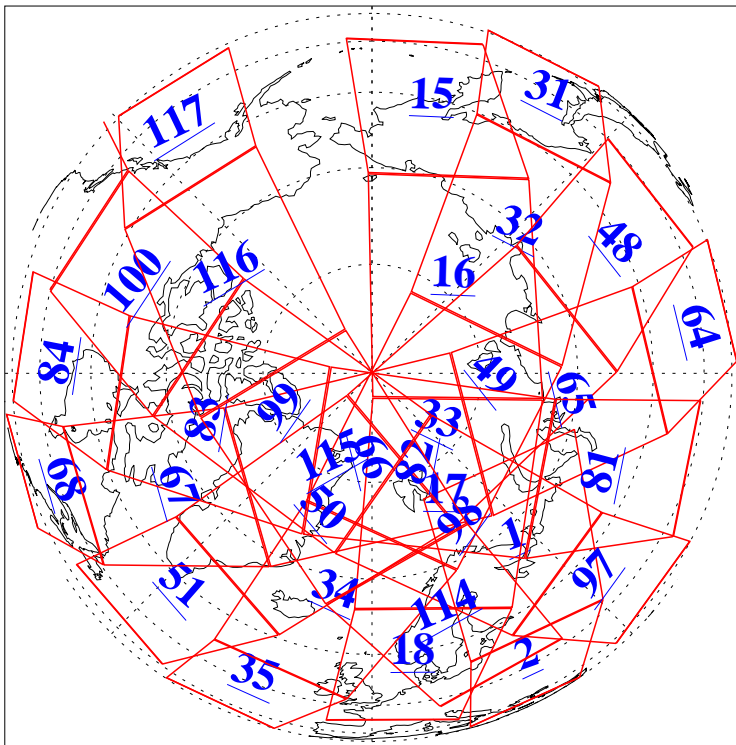

L1B Availability  
AMSU Granules: 240  
HSB Granules: 0  
AIRS Granules: 240

14 Jul 2018  
DoY 195  
Aqua Day 5915  
Granules: 1 to 120

Granules: 121 to 240

Legend: AMSU Available, HSB Available, AIRS Available

L1B Availability  
AMSU Granules: 240  
HSB Granules: 0  
AIRS Granules: 240

14 Jul 2018  
DoY 195  
Aqua Day 5915

Ascending Granules

Descending Granules

Legend: AMSU Available, HSB Available, AIRS Available

L1B Availability  
 AMSU Granules: 240  
 HSB Granules: 0  
 AIRS Granules: 240

14 Jul 2018  
 DoY 195  
 Aqua Day 5915

Northern Hemisphere Granules

Southern Hemisphere Granules

Legend: AMSU Available, HSB Available, AIRS Available