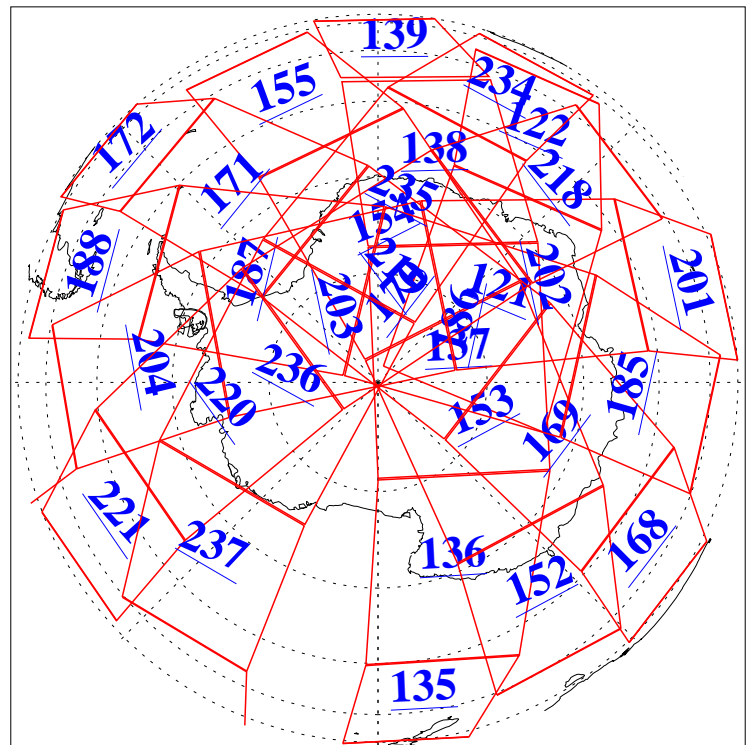

L1B Availability  
AMSU Granules: 239  
HSB Granules: 0  
AIRS Granules: 240

9 Jul 2018  
DoY 190  
Aqua Day 5910  
Granules: 1 to 120

Granules: 121 to 240

Legend: AMSU Available, HSB Available, AIRS Available

L1B Availability  
AMSU Granules: 239  
HSB Granules: 0  
AIRS Granules: 240

9 Jul 2018  
DoY 190  
Aqua Day 5910

Ascending Granules

Descending Granules

Legend: AMSU Available, HSB Available, AIRS Available

L1B Availability  
 AMSU Granules: 239  
 HSB Granules: 0  
 AIRS Granules: 240

9 Jul 2018  
 DoY 190  
 Aqua Day 5910

Northern Hemisphere Granules

Southern Hemisphere Granules

Legend: AMSU Available, HSB Available, AIRS Available