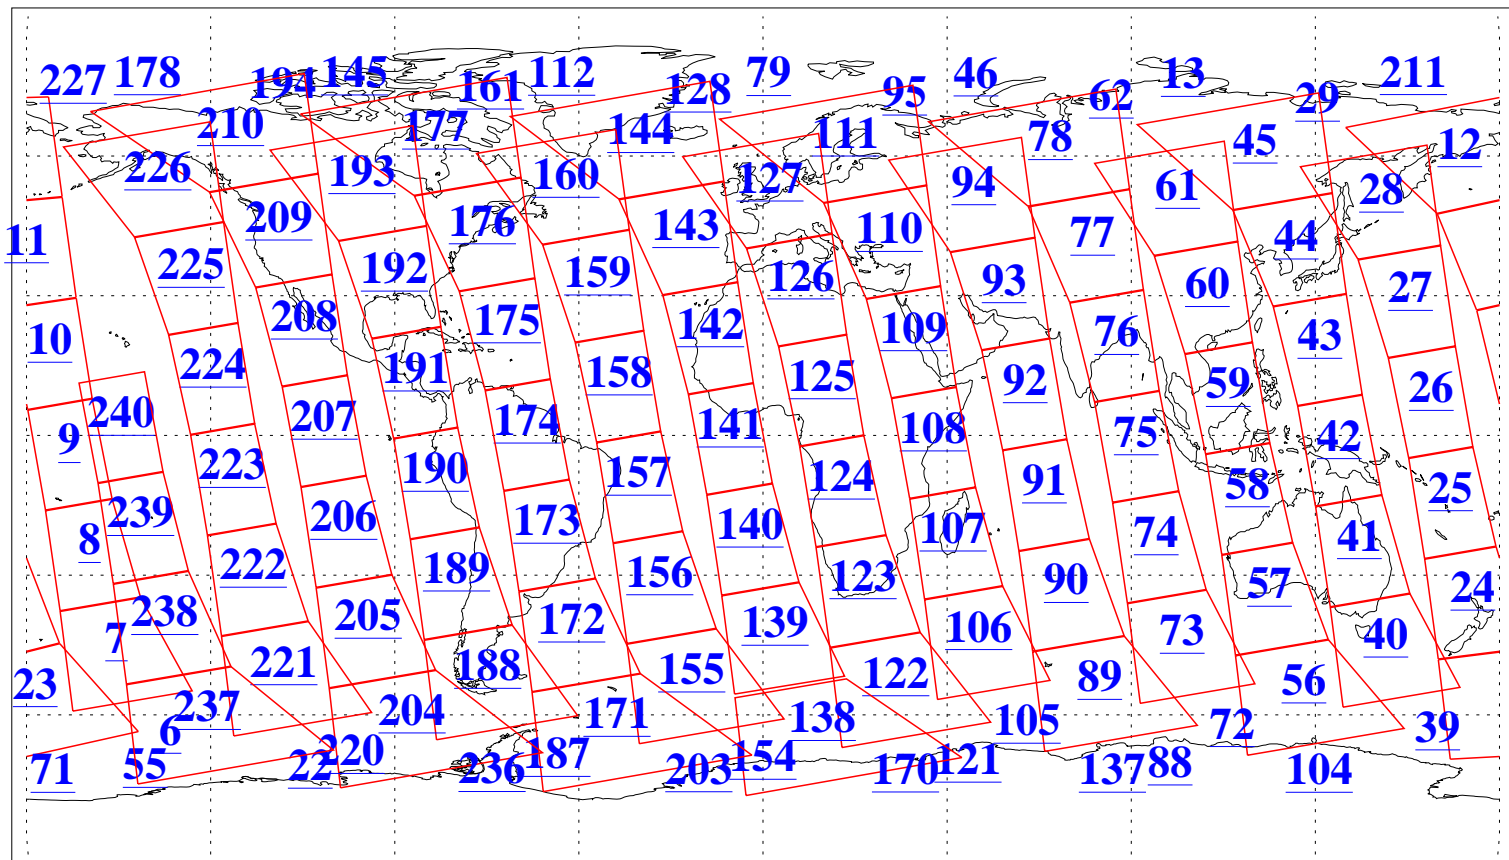

L1B Availability  
AMSU Granules: 239  
HSB Granules: 0  
AIRS Granules: 240

9 Jul 2018  
DoY 190  
Aqua Day 5910  
Granules: 1 to 120

Granules: 121 to 240

Legend: AMSU Available, HSB Available, AIRS Available

L1B Availability  
AMSU Granules: 239  
HSB Granules: 0  
AIRS Granules: 240

9 Jul 2018  
DoY 190  
Aqua Day 5910

Ascending Granules

Descending Granules

Legend: AMSU Available, HSB Available, AIRS Available

L1B Availability  
 AMSU Granules: 239  
 HSB Granules: 0  
 AIRS Granules: 240

9 Jul 2018  
 DoY 190  
 Aqua Day 5910

Northern Hemisphere Granules

Southern Hemisphere Granules

Legend: AMSU Available, HSB Available, AIRS Available