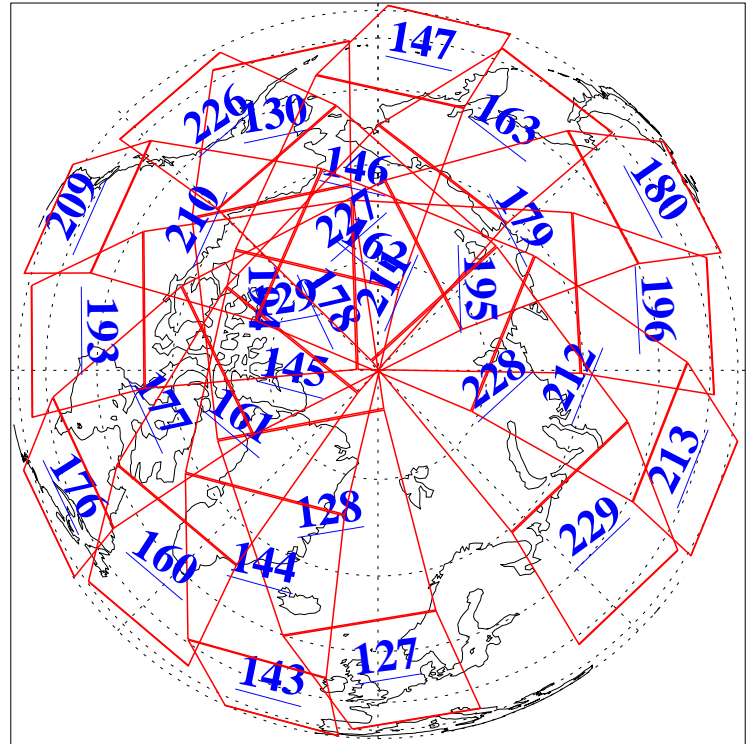

L1B Availability  
AMSU Granules: 239  
HSB Granules: 0  
AIRS Granules: 240

9 Jul 2018  
DoY 190  
Aqua Day 5910

Ascending Granules

Descending Granules

Legend: AMSU Available, HSB Available, AIRS Available

L1B Availability  
 AMSU Granules: 239  
 HSB Granules: 0  
 AIRS Granules: 240

9 Jul 2018  
 DoY 190  
 Aqua Day 5910

Northern Hemisphere Granules

Southern Hemisphere Granules

Legend: AMSU Available, HSB Available, AIRS Available