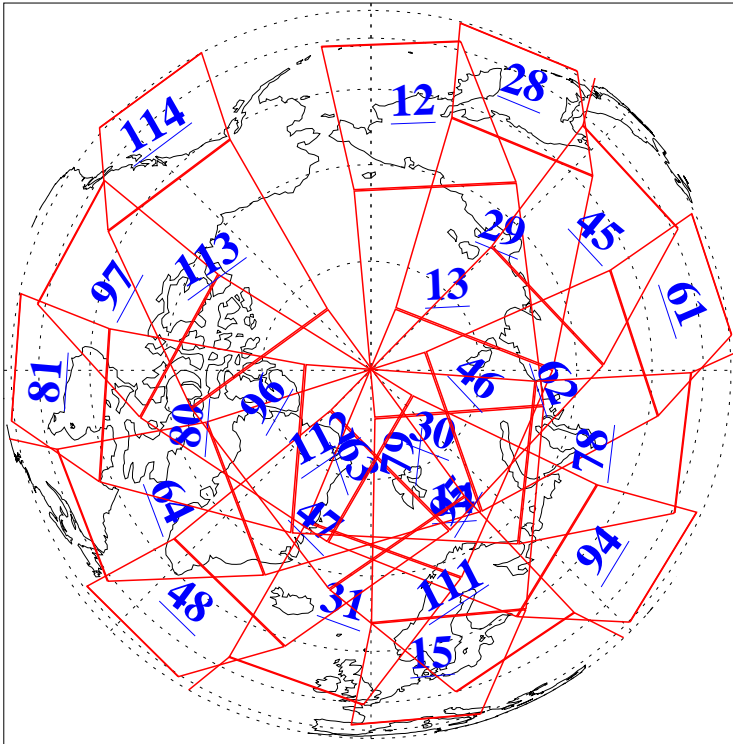

L1B Availability  
AMSU Granules: 239  
HSB Granules: 0  
AIRS Granules: 240

9 Jul 2018  
DoY 190  
Aqua Day 5910  
Granules: 1 to 120

Granules: 121 to 240

Legend: AMSU Available, HSB Available, AIRS Available

L1B Availability  
AMSU Granules: 239  
HSB Granules: 0  
AIRS Granules: 240

9 Jul 2018  
DoY 190  
Aqua Day 5910

Ascending Granules

Descending Granules

Legend: AMSU Available, HSB Available, AIRS Available

L1B Availability  
 AMSU Granules: 239  
 HSB Granules: 0  
 AIRS Granules: 240

9 Jul 2018  
 DoY 190  
 Aqua Day 5910

Northern Hemisphere Granules

Southern Hemisphere Granules

Legend: AMSU Available, HSB Available, AIRS Available