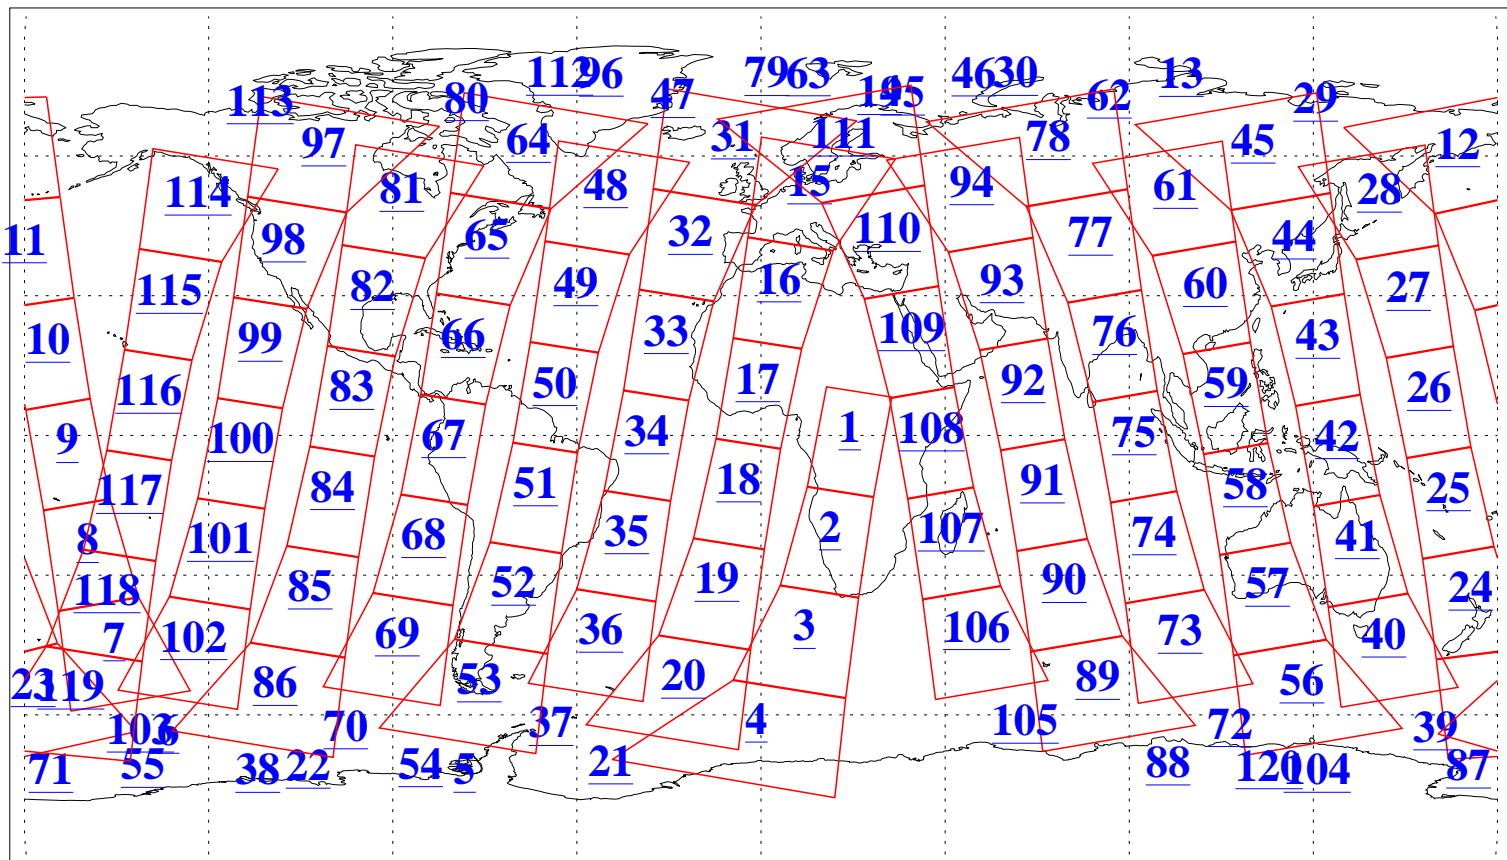

L1B Availability  
AMSU Granules: 239  
HSB Granules: 0  
AIRS Granules: 240

9 Jul 2018  
DoY 190  
Aqua Day 5910  
Granules: 1 to 120

Granules: 121 to 240

Legend: AMSU Available, HSB Available, AIRS Available

L1B Availability  
AMSU Granules: 239  
HSB Granules: 0  
AIRS Granules: 240

9 Jul 2018  
DoY 190  
Aqua Day 5910

Ascending Granules

Descending Granules

Legend: AMSU Available, HSB Available, AIRS Available

L1B Availability  
 AMSU Granules: 239  
 HSB Granules: 0  
 AIRS Granules: 240

9 Jul 2018  
 DoY 190  
 Aqua Day 5910

Northern Hemisphere Granules

Southern Hemisphere Granules

Legend: AMSU Available, HSB Available, AIRS Available