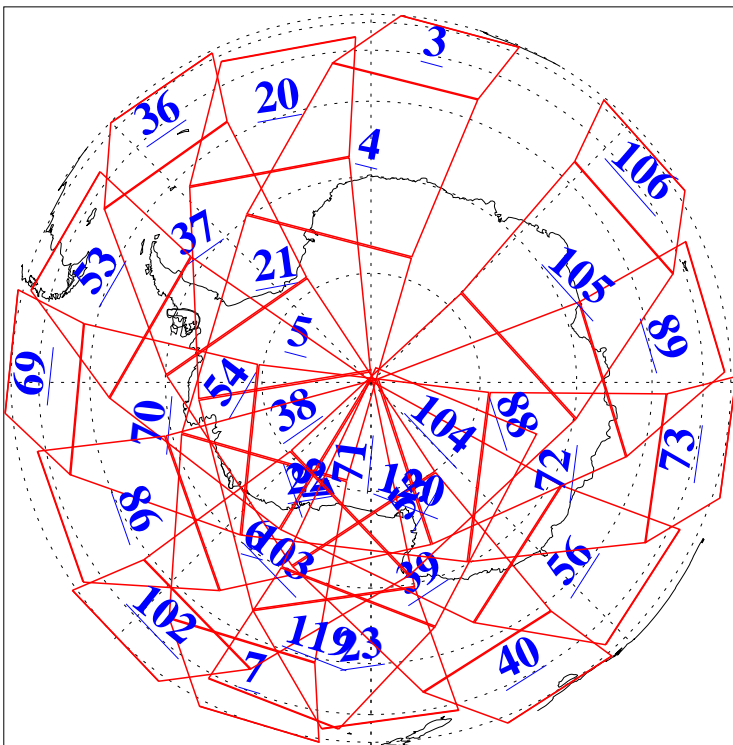

L1B Availability  
AMSU Granules: 239  
HSB Granules: 0  
AIRS Granules: 240

9 Jul 2018  
DoY 190  
Aqua Day 5910  
Granules: 1 to 120

Granules: 121 to 240

Legend: AMSU Available, HSB Available, AIRS Available

L1B Availability  
AMSU Granules: 239  
HSB Granules: 0  
AIRS Granules: 240

9 Jul 2018  
DoY 190  
Aqua Day 5910

Ascending Granules

Descending Granules

Legend: AMSU Available, HSB Available, AIRS Available

L1B Availability  
 AMSU Granules: 239  
 HSB Granules: 0  
 AIRS Granules: 240

9 Jul 2018  
 DoY 190  
 Aqua Day 5910

Northern Hemisphere Granules

Southern Hemisphere Granules

Legend: AMSU Available, HSB Available, AIRS Available