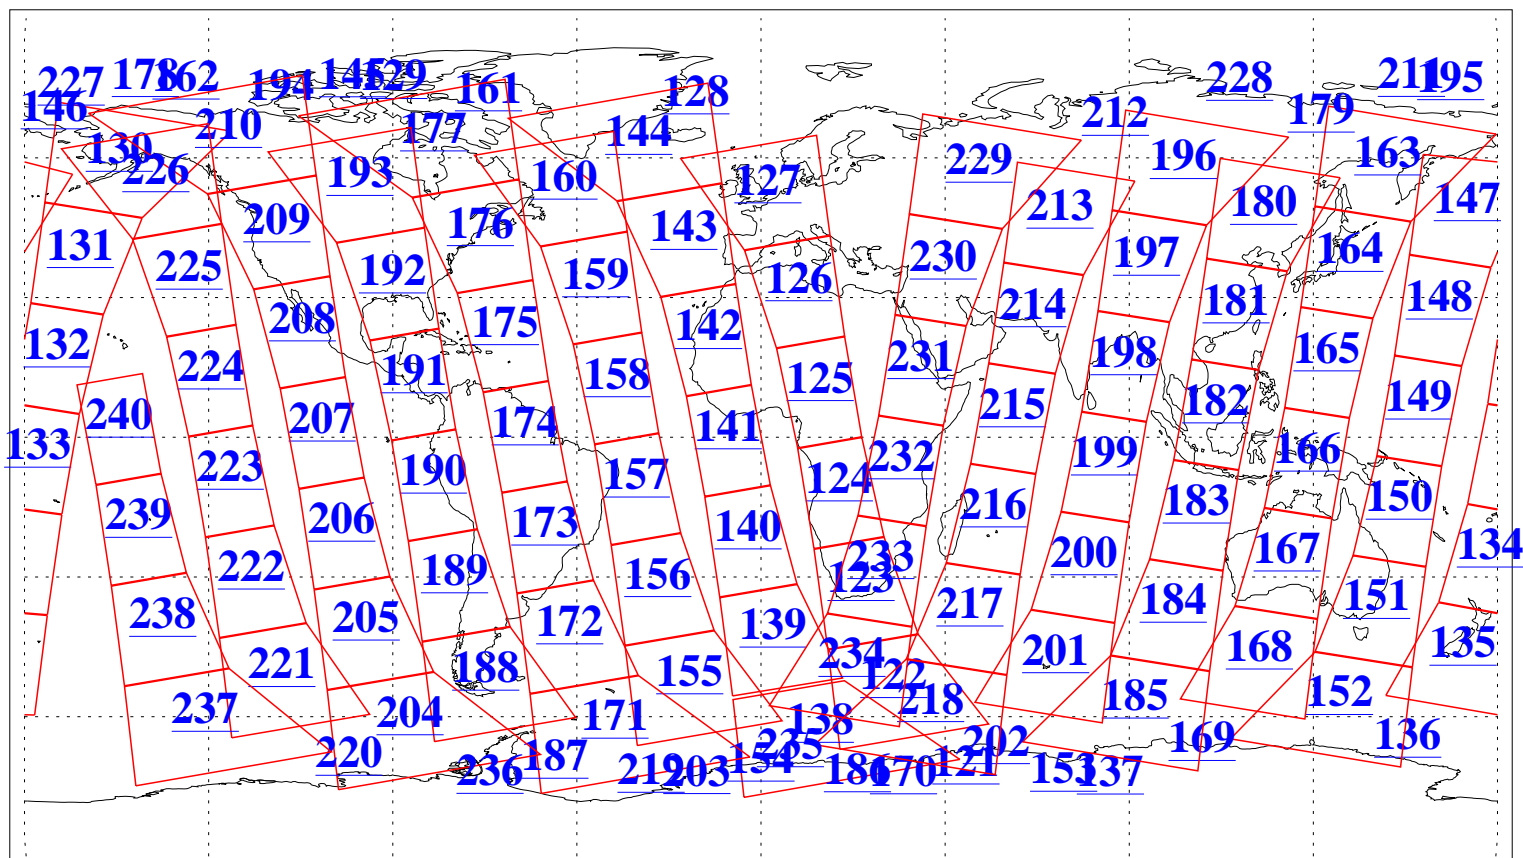

L1B Availability  
AMSU Granules: 239  
HSB Granules: 0  
AIRS Granules: 240

9 Jul 2018  
DoY 190  
Aqua Day 5910  
Granules: 1 to 120

Granules: 121 to 240

Legend: AMSU Available, HSB Available, AIRS Available

L1B Availability  
AMSU Granules: 239  
HSB Granules: 0  
AIRS Granules: 240

9 Jul 2018  
DoY 190  
Aqua Day 5910

Ascending Granules

Descending Granules

Legend: AMSU Available, HSB Available, AIRS Available

L1B Availability  
 AMSU Granules: 239  
 HSB Granules: 0  
 AIRS Granules: 240

9 Jul 2018  
 DoY 190  
 Aqua Day 5910

Northern Hemisphere Granules

Southern Hemisphere Granules

Legend: AMSU Available, HSB Available, AIRS Available