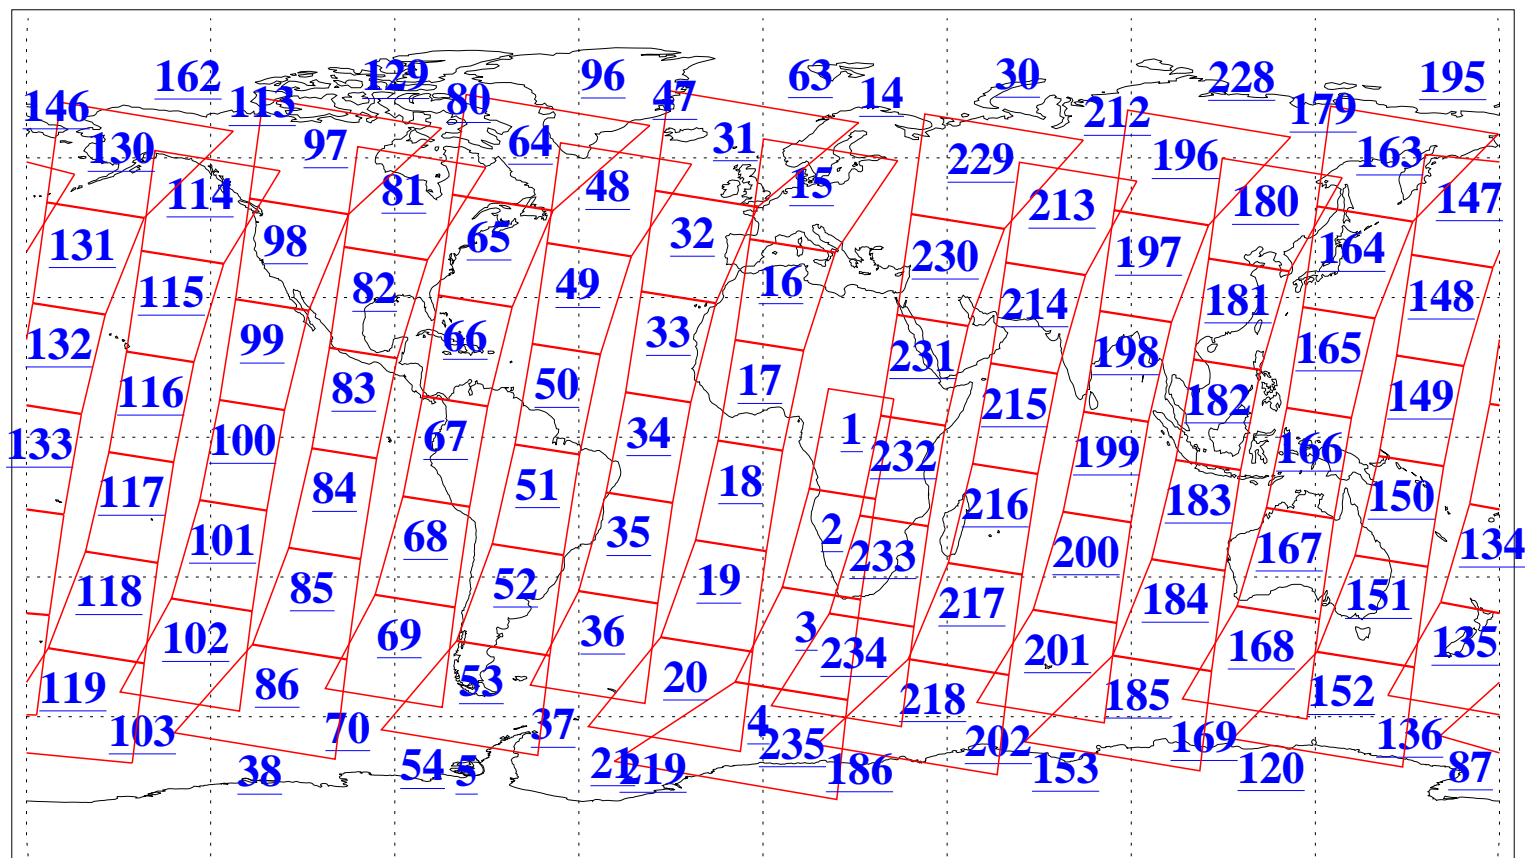

L1B Availability  
AMSU Granules: 239  
HSB Granules: 0  
AIRS Granules: 240

9 Jul 2018  
DoY 190  
Aqua Day 5910  
Granules: 1 to 120

Granules: 121 to 240

Legend: AMSU Available, HSB Available, AIRS Available

L1B Availability  
AMSU Granules: 239  
HSB Granules: 0  
AIRS Granules: 240

9 Jul 2018  
DoY 190  
Aqua Day 5910

Ascending Granules

Descending Granules

Legend: AMSU Available, HSB Available, AIRS Available

L1B Availability  
 AMSU Granules: 239  
 HSB Granules: 0  
 AIRS Granules: 240

9 Jul 2018  
 DoY 190  
 Aqua Day 5910

Northern Hemisphere Granules

Southern Hemisphere Granules

Legend: AMSU Available, HSB Available, AIRS Available