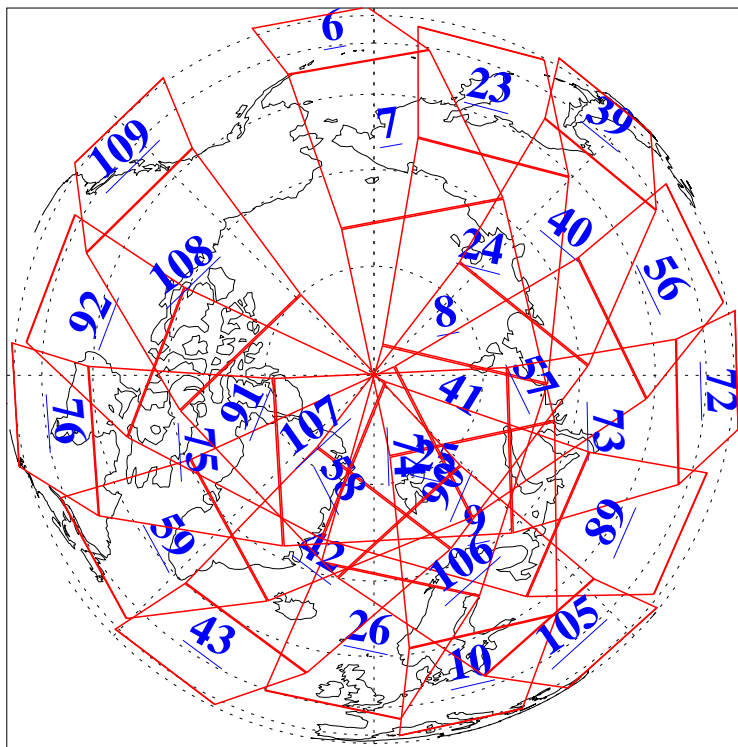

L1B Availability
AMSU Granules: 237
HSB Granules: 0
AIRS Granules: 240

6 Jul 2018
DoY 187
Aqua Day 5907
Granules: 1 to 120

Granules: 121 to 240

Legend: AMSU Available, HSB Available, AIRS Available

L1B Availability
AMSU Granules: 237
HSB Granules: 0
AIRS Granules: 240

6 Jul 2018
DoY 187
Aqua Day 5907

Ascending Granules

Descending Granules

Legend: AMSU Available, HSB Available, AIRS Available

L1B Availability
AMSU Granules: 237
HSB Granules: 0
AIRS Granules: 240

6 Jul 2018
DoY 187
Aqua Day 5907

Northern Hemisphere Granules

Southern Hemisphere Granules

Legend: AMSU Available, HSB Available, AIRS Available