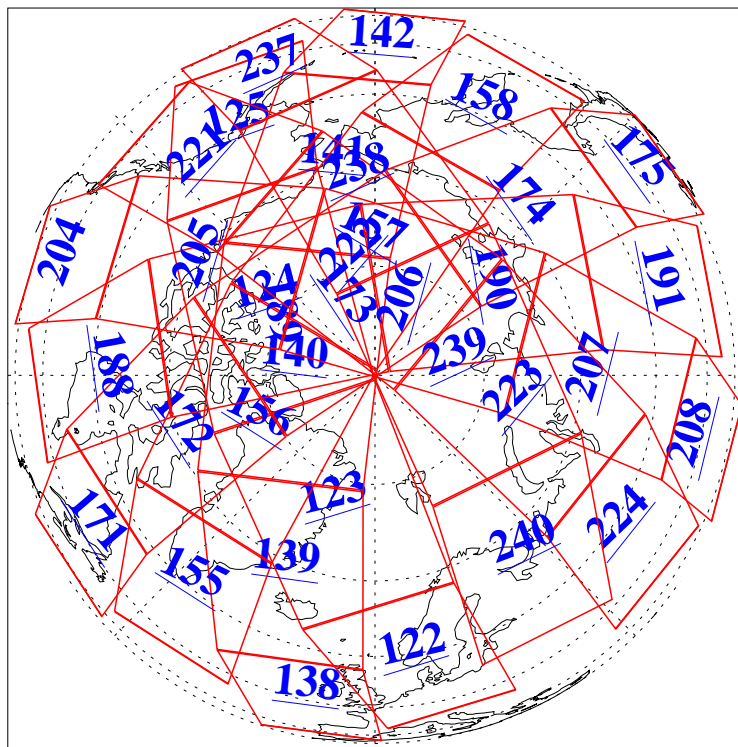

L1B Availability
AMSU Granules: 237
HSB Granules: 0
AIRS Granules: 240

6 Jul 2018
DoY 187
Aqua Day 5907
Granules: 1 to 120

Granules: 121 to 240

Legend: AMSU Available, HSB Available, AIRS Available

L1B Availability
AMSU Granules: 237
HSB Granules: 0
AIRS Granules: 240

6 Jul 2018
DoY 187
Aqua Day 5907

Ascending Granules

Descending Granules

Legend: AMSU Available, HSB Available, AIRS Available

L1B Availability
AMSU Granules: 237
HSB Granules: 0
AIRS Granules: 240

6 Jul 2018
DoY 187
Aqua Day 5907

Northern Hemisphere Granules

Southern Hemisphere Granules

Legend: AMSU Available, HSB Available, AIRS Available