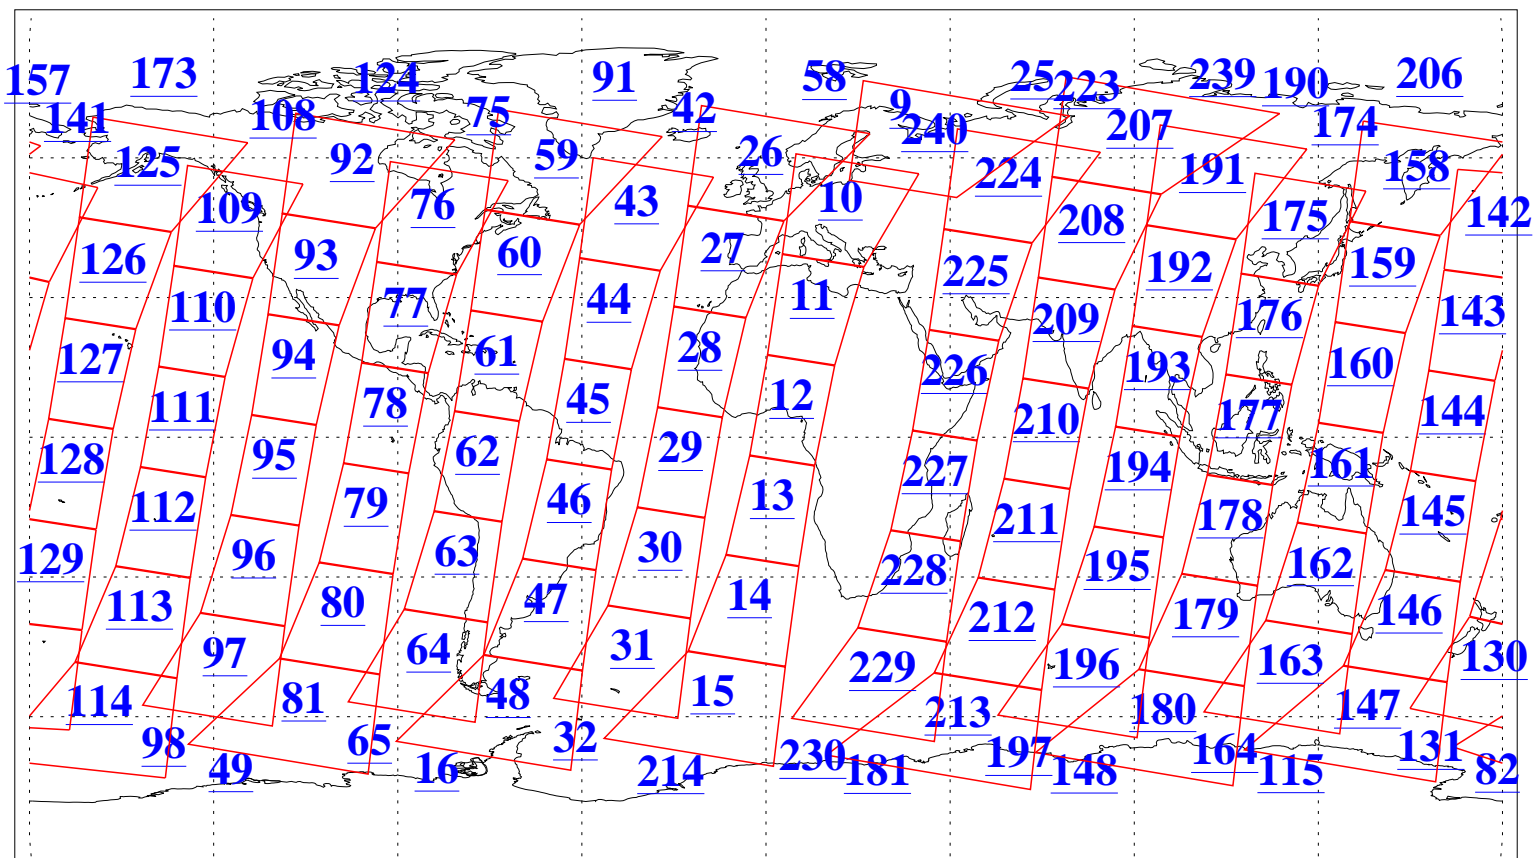

L1B Availability
AMSU Granules: 237
HSB Granules: 0
AIRS Granules: 240

6 Jul 2018
DoY 187
Aqua Day 5907
Granules: 1 to 120

Granules: 121 to 240

Legend: AMSU Available, HSB Available, AIRS Available

L1B Availability
AMSU Granules: 237
HSB Granules: 0
AIRS Granules: 240

6 Jul 2018
DoY 187
Aqua Day 5907

Ascending Granules

Descending Granules

Legend: AMSU Available, HSB Available, AIRS Available

L1B Availability
AMSU Granules: 237
HSB Granules: 0
AIRS Granules: 240

6 Jul 2018
DoY 187
Aqua Day 5907

Northern Hemisphere Granules

Southern Hemisphere Granules

Legend: AMSU Available, HSB Available, AIRS Available