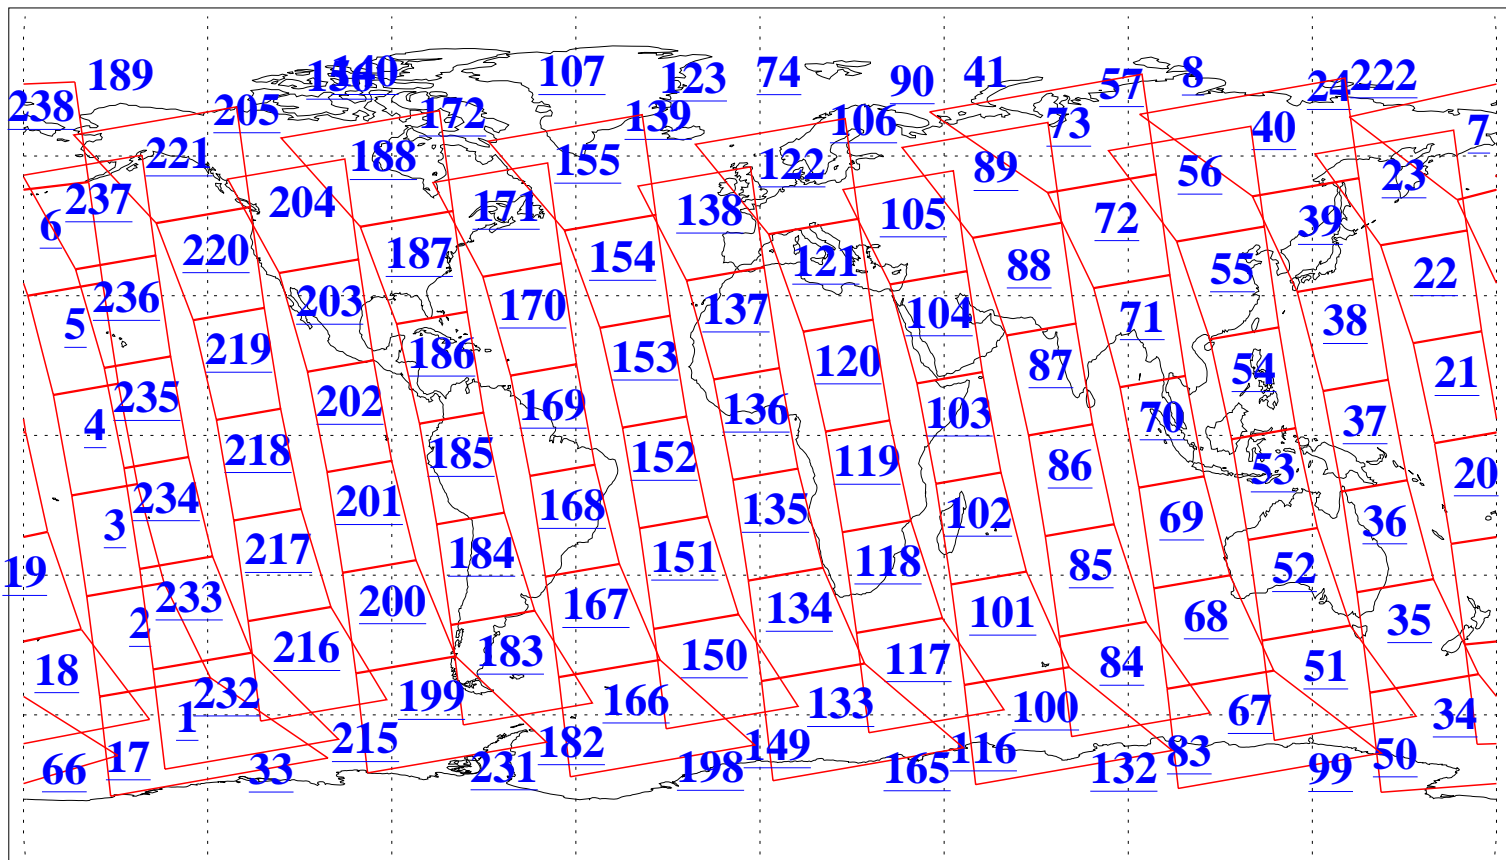

L1B Availability
AMSU Granules: 237
HSB Granules: 0
AIRS Granules: 240

6 Jul 2018
DoY 187
Aqua Day 5907
Granules: 1 to 120

Granules: 121 to 240

Legend: AMSU Available, HSB Available, AIRS Available

L1B Availability
AMSU Granules: 237
HSB Granules: 0
AIRS Granules: 240

6 Jul 2018
DoY 187
Aqua Day 5907

Ascending Granules

Descending Granules

Legend: AMSU Available, HSB Available, AIRS Available

L1B Availability
AMSU Granules: 237
HSB Granules: 0
AIRS Granules: 240

6 Jul 2018
DoY 187
Aqua Day 5907

Northern Hemisphere Granules

Southern Hemisphere Granules

Legend: AMSU Available, HSB Available, AIRS Available