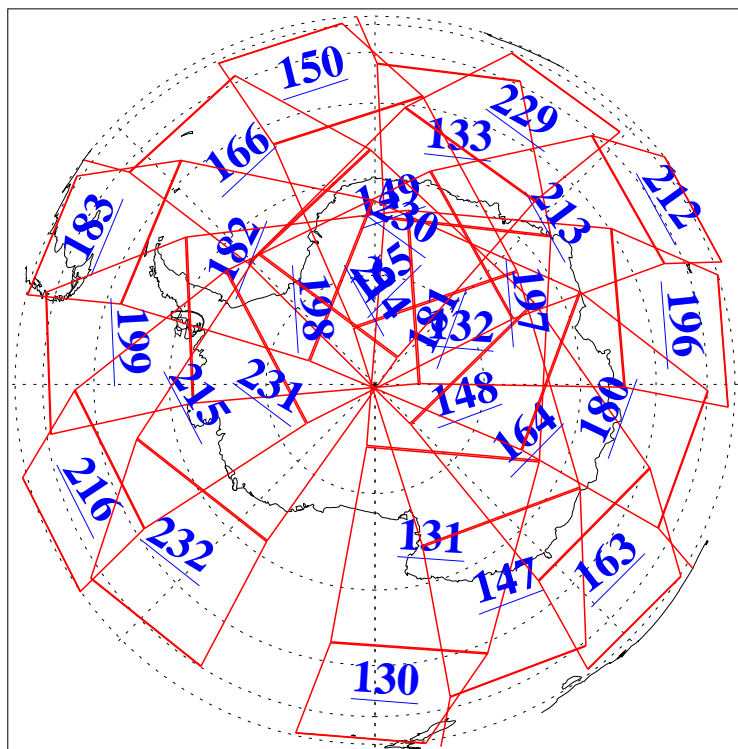

6 Jul 2018
DoY 187
Aqua Day 5907

Ascending Granules

Descending Granules

Legend: AMSU Available, HSB Available, AIRS Available

L1B Availability
AMSU Granules: 237
HSB Granules: 0
AIRS Granules: 240

6 Jul 2018
DoY 187
Aqua Day 5907

Northern Hemisphere Granules

Southern Hemisphere Granules

Legend: AMSU Available, HSB Available, AIRS Available