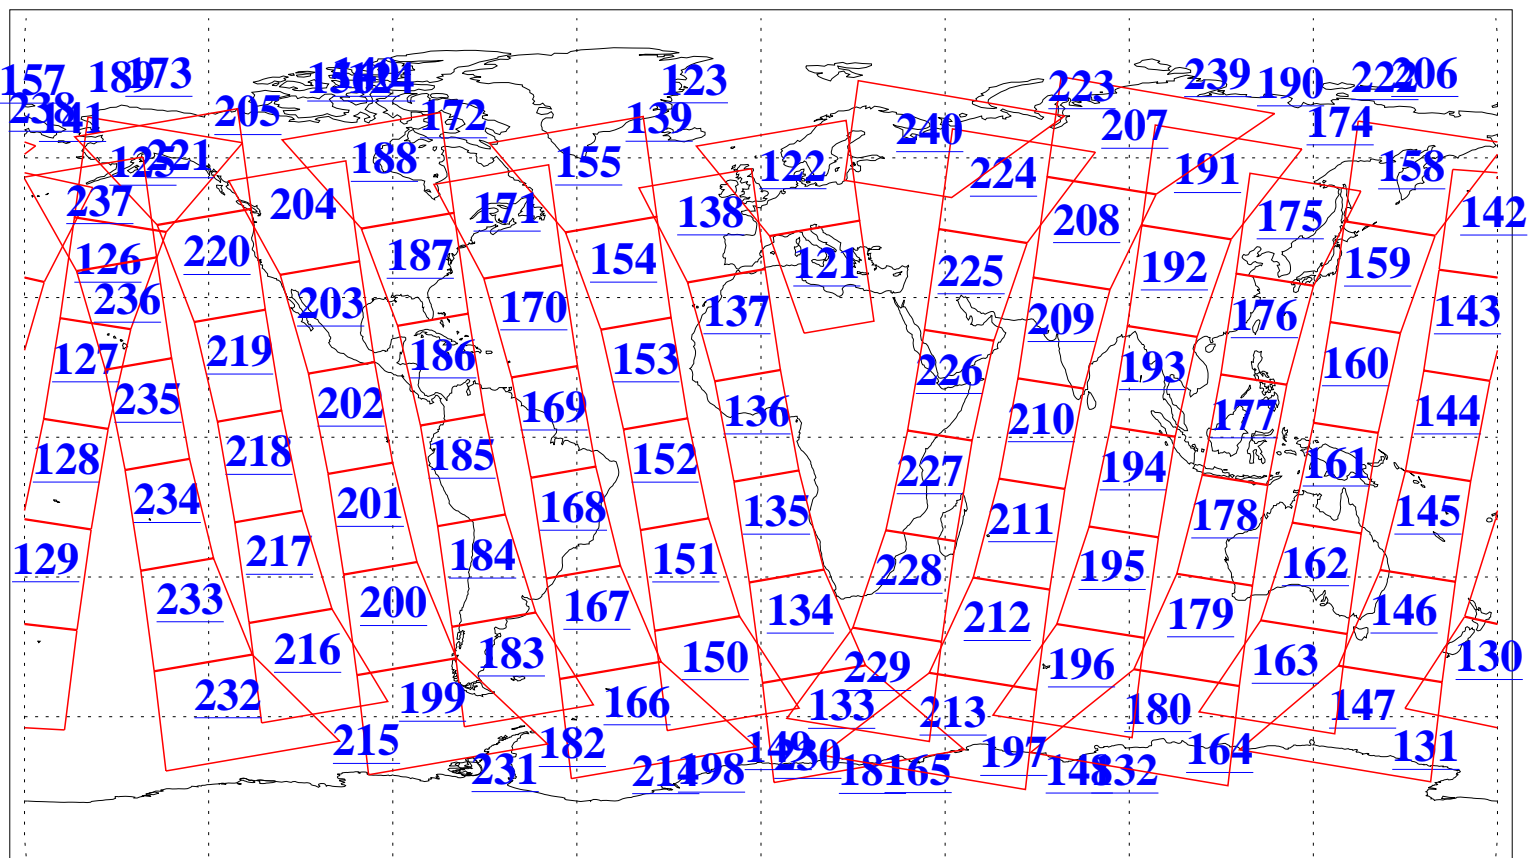

L1B Availability
AMSU Granules: 237
HSB Granules: 0
AIRS Granules: 240

6 Jul 2018
DoY 187
Aqua Day 5907
Granules: 1 to 120

Granules: 121 to 240

Legend: AMSU Available, HSB Available, AIRS Available

L1B Availability
AMSU Granules: 237
HSB Granules: 0
AIRS Granules: 240

6 Jul 2018
DoY 187
Aqua Day 5907

Ascending Granules

Descending Granules

Legend: AMSU Available, HSB Available, AIRS Available

L1B Availability
AMSU Granules: 237
HSB Granules: 0
AIRS Granules: 240

6 Jul 2018
DoY 187
Aqua Day 5907