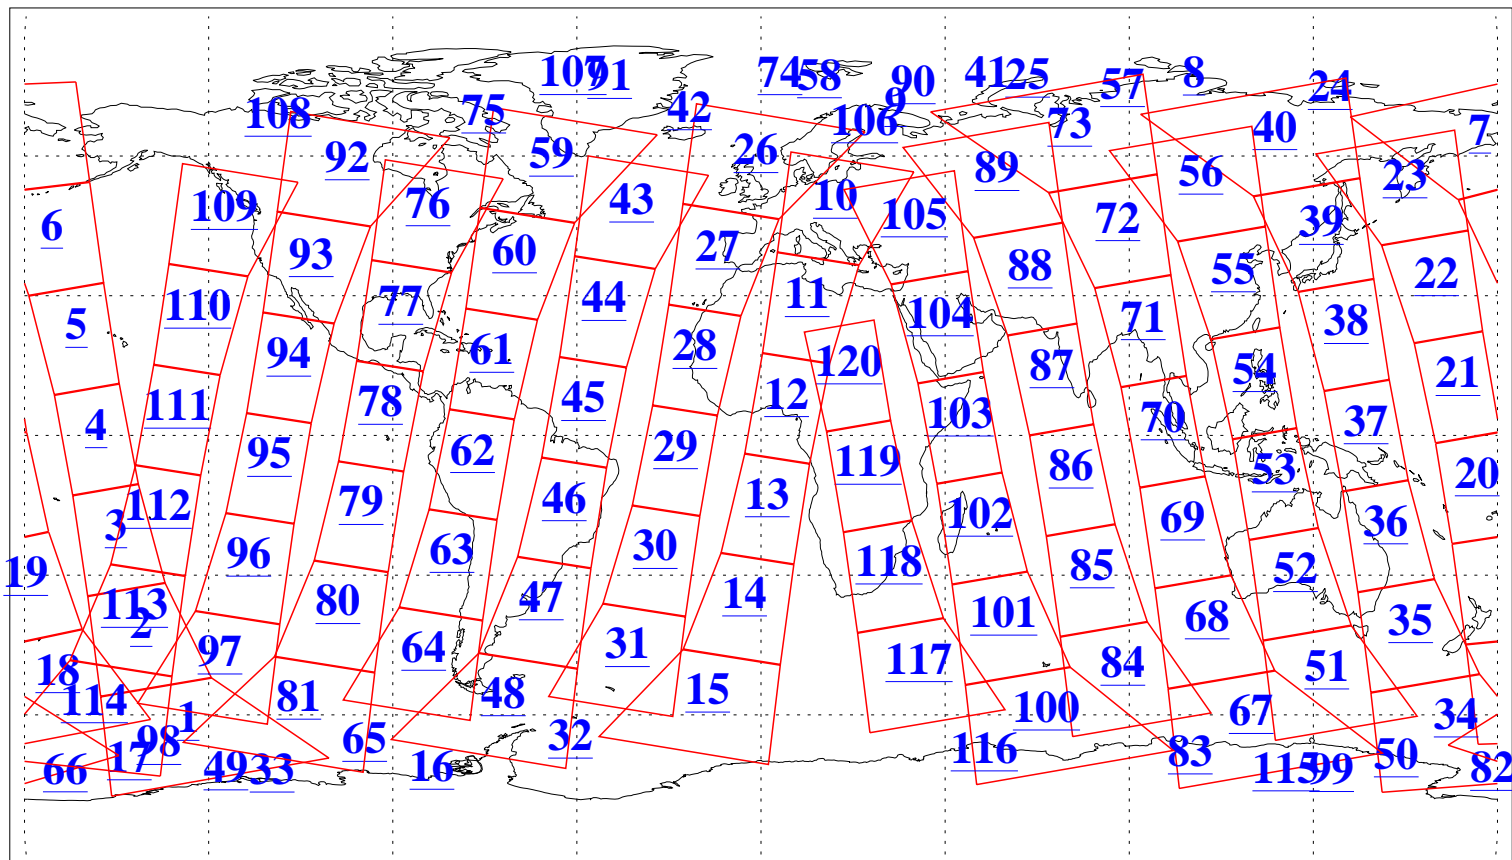

L1B Availability
AMSU Granules: 237
HSB Granules: 0
AIRS Granules: 240

6 Jul 2018
DoY 187
Aqua Day 5907
Granules: 1 to 120

Granules: 121 to 240

Legend: AMSU Available, HSB Available, AIRS Available

L1B Availability
AMSU Granules: 237
HSB Granules: 0
AIRS Granules: 240

6 Jul 2018
DoY 187
Aqua Day 5907

Ascending Granules

Descending Granules

Legend: AMSU Available, HSB Available, AIRS Available

L1B Availability
AMSU Granules: 237
HSB Granules: 0
AIRS Granules: 240

6 Jul 2018
DoY 187
Aqua Day 5907

Northern Hemisphere Granules

Southern Hemisphere Granules

Legend: AMSU Available, HSB Available, AIRS Available