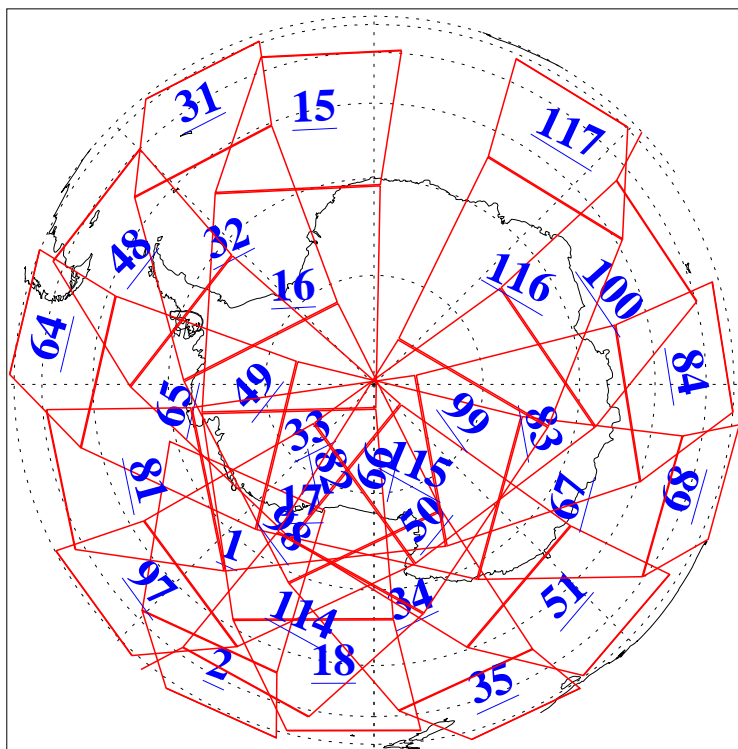

L1B Availability
AMSU Granules: 237
HSB Granules: 0
AIRS Granules: 240

6 Jul 2018
DoY 187
Aqua Day 5907
Granules: 1 to 120

Granules: 121 to 240

Legend: AMSU Available, HSB Available, AIRS Available

L1B Availability
AMSU Granules: 237
HSB Granules: 0
AIRS Granules: 240

6 Jul 2018
DoY 187
Aqua Day 5907

Ascending Granules

Descending Granules

Legend: AMSU Available, HSB Available, AIRS Available

L1B Availability
AMSU Granules: 237
HSB Granules: 0
AIRS Granules: 240

6 Jul 2018
DoY 187
Aqua Day 5907

Northern Hemisphere Granules

Southern Hemisphere Granules

Legend: AMSU Available, HSB Available, AIRS Available