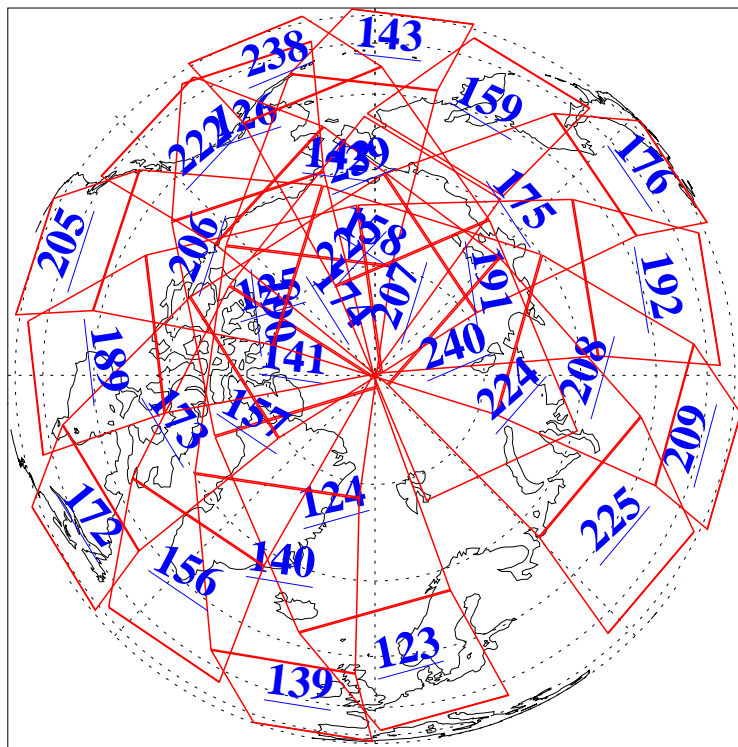

L1B Availability  
AMSU Granules: 239  
HSB Granules: 0  
AIRS Granules: 226

27 Jun 2018  
DoY 178  
Aqua Day 5898  
Granules: 1 to 120

Granules: 121 to 240

Legend: AMSU Available, HSB Available, AIRS Available

L1B Availability  
AMSU Granules: 239  
HSB Granules: 0  
AIRS Granules: 226

27 Jun 2018  
DoY 178  
Aqua Day 5898  
Ascending Granules

Descending Granules

Legend: AMSU Available, HSB Available, AIRS Available

L1B Availability  
AMSU Granules: 239  
HSB Granules: 0  
AIRS Granules: 226

27 Jun 2018  
DoY 178  
Aqua Day 5898

### Northern Hemisphere Granules