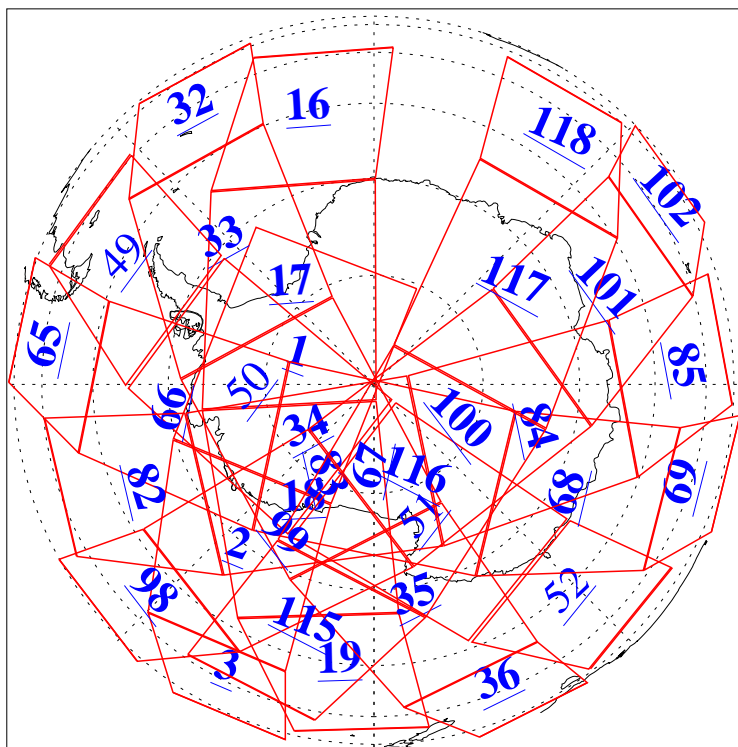

Legend: AMSU Available, HSB Available, AIRS Available