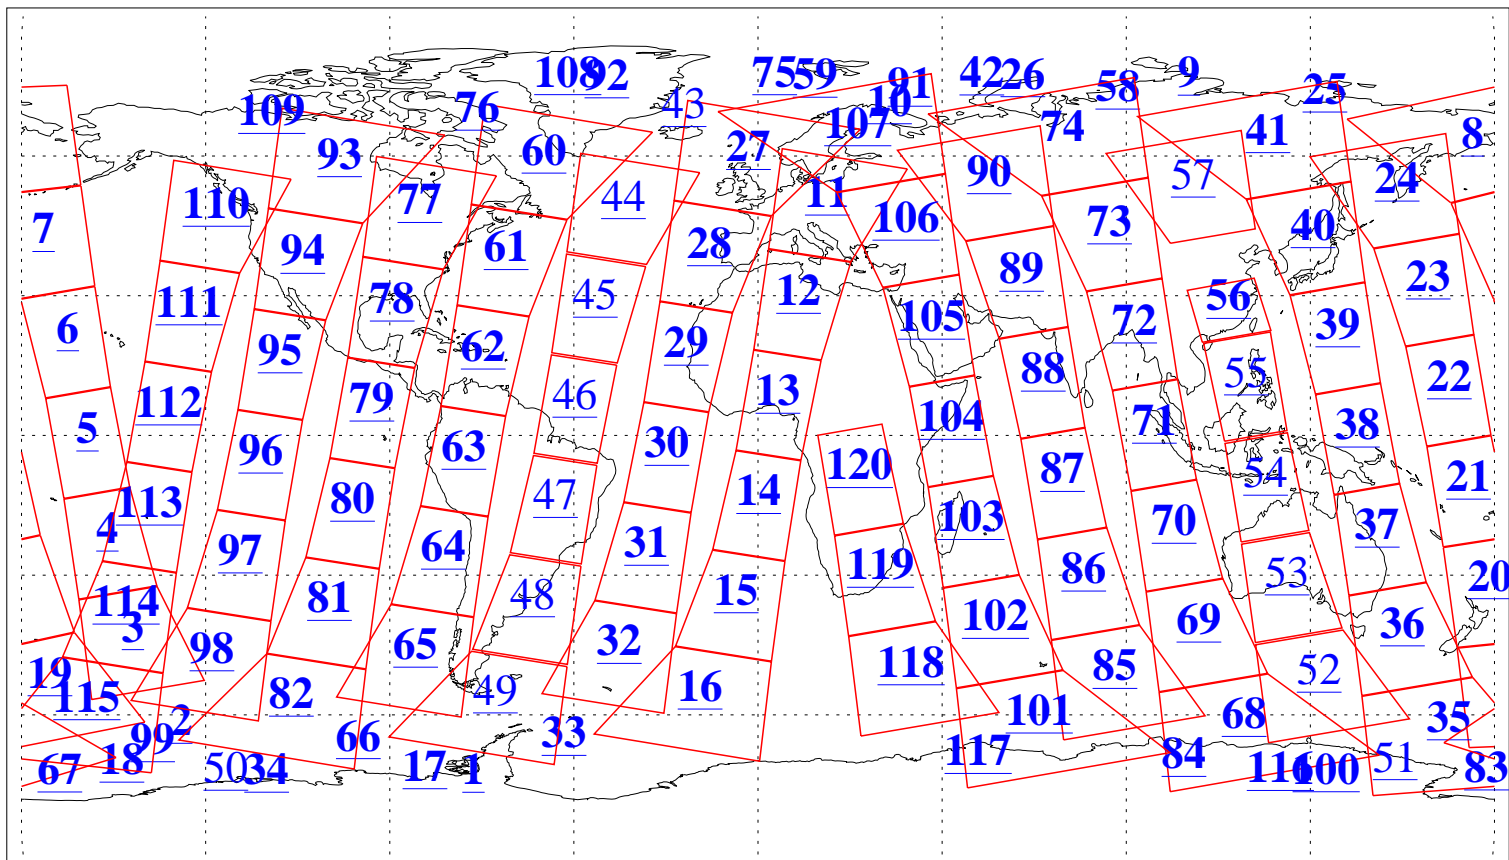

L1B Availability  
AMSU Granules: 239  
HSB Granules: 0  
AIRS Granules: 226

27 Jun 2018  
DoY 178  
Aqua Day 5898  
Granules: 1 to 120

Granules: 121 to 240

Legend: AMSU Available, HSB Available, AIRS Available

L1B Availability  
AMSU Granules: 239  
HSB Granules: 0  
AIRS Granules: 226

27 Jun 2018  
DoY 178  
Aqua Day 5898  
Ascending Granules

Descending Granules

Legend: AMSU Available, HSB Available, AIRS Available

### Northern Hemisphere Granules