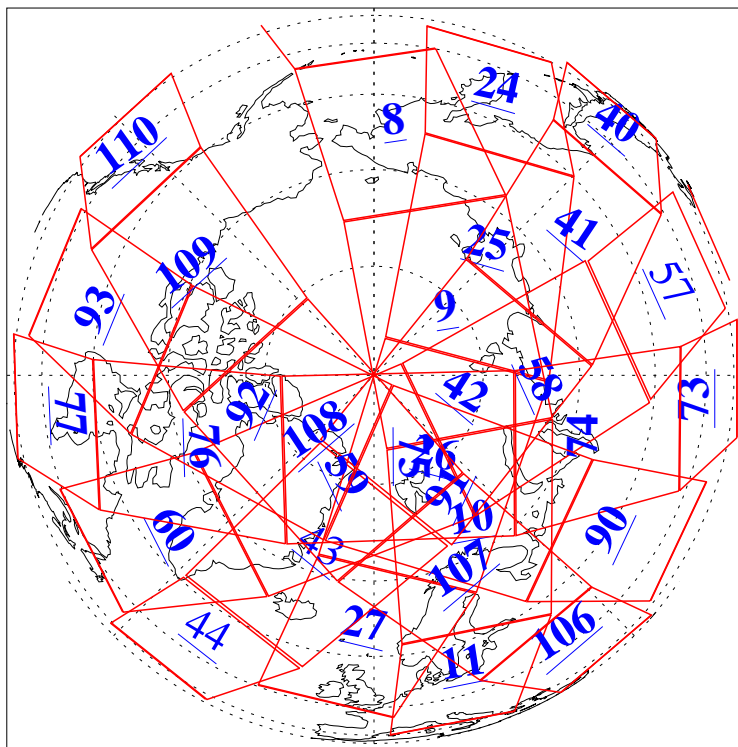

L1B Availability  
AMSU Granules: 239  
HSB Granules: 0  
AIRS Granules: 226

27 Jun 2018  
DoY 178  
Aqua Day 5898  
Granules: 1 to 120

Granules: 121 to 240

Legend: AMSU Available, HSB Available, AIRS Available

L1B Availability  
AMSU Granules: 239  
HSB Granules: 0  
AIRS Granules: 226

27 Jun 2018  
DoY 178  
Aqua Day 5898  
Ascending Granules

Descending Granules

Legend: AMSU Available, HSB Available, AIRS Available

### Northern Hemisphere Granules