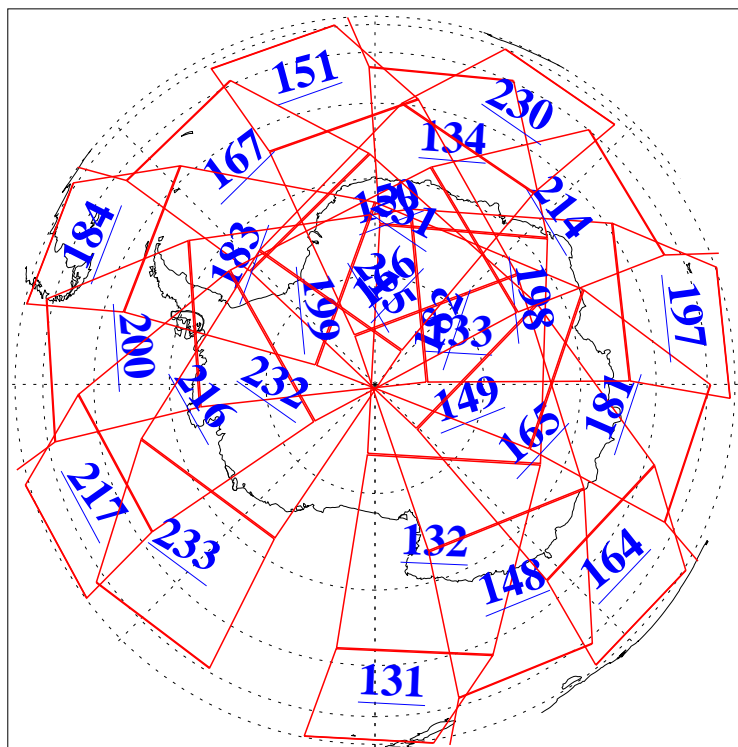

Legend: AMSU Available, HSB Available, AIRS Available