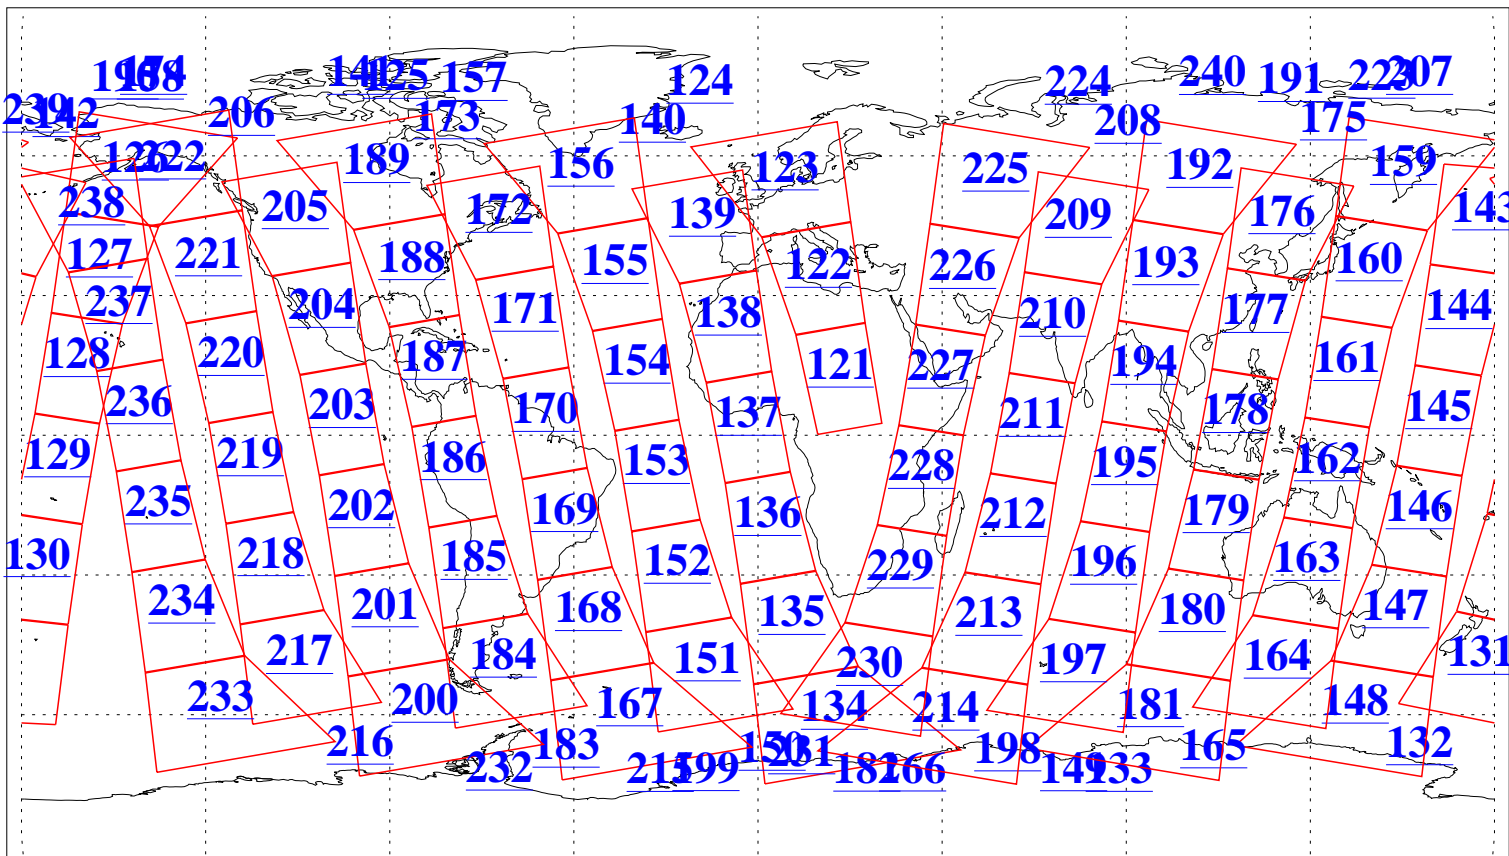

L1B Availability  
AMSU Granules: 239  
HSB Granules: 0  
AIRS Granules: 226

27 Jun 2018  
DoY 178  
Aqua Day 5898  
Granules: 1 to 120

Granules: 121 to 240

Legend: AMSU Available, HSB Available, AIRS Available

L1B Availability  
AMSU Granules: 239  
HSB Granules: 0  
AIRS Granules: 226

27 Jun 2018  
DoY 178  
Aqua Day 5898  
Ascending Granules

Descending Granules

Legend: AMSU Available, HSB Available, AIRS Available