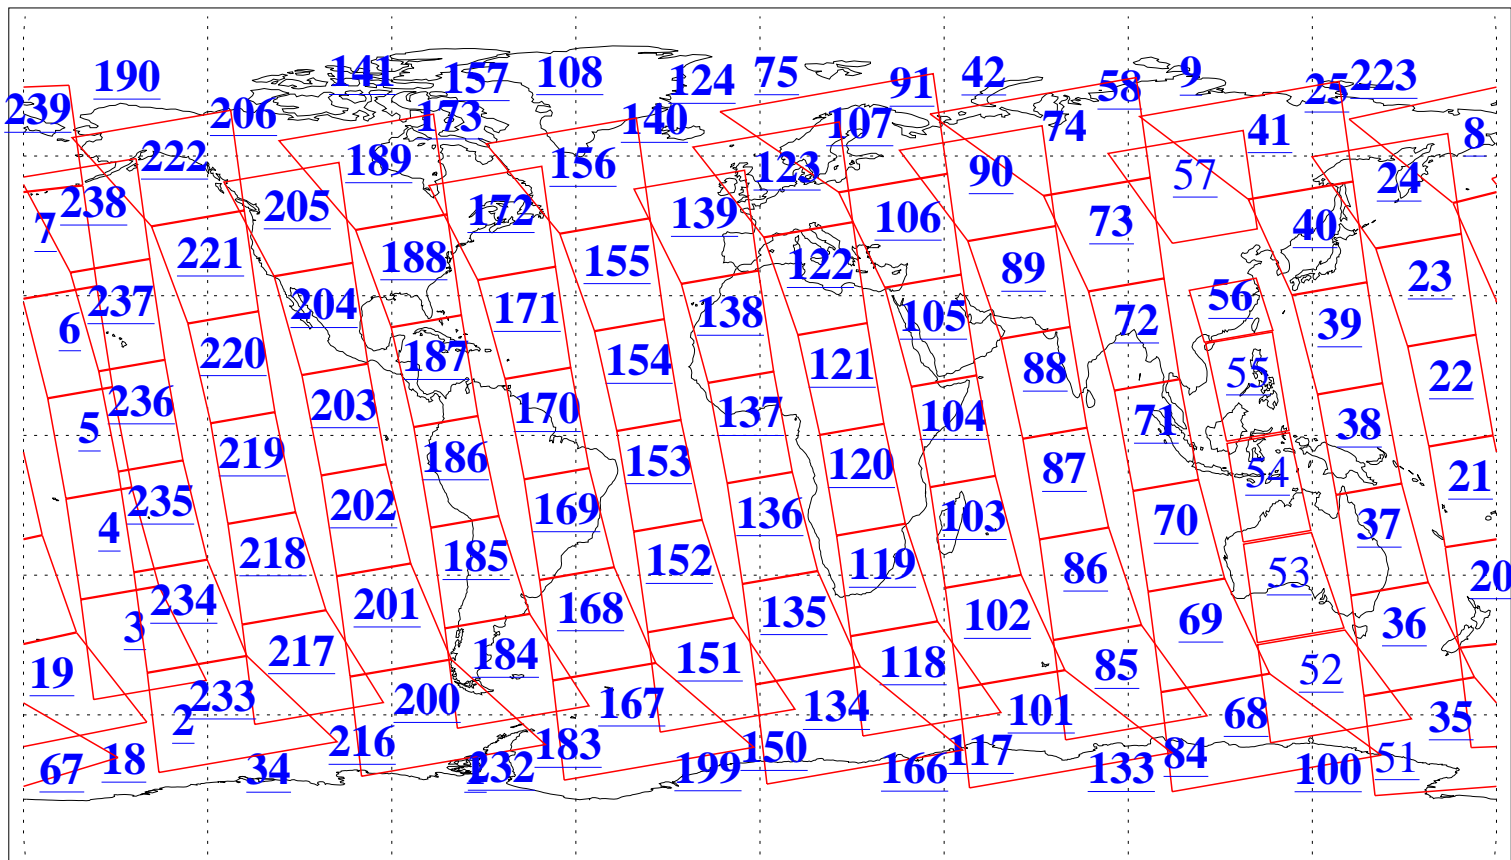

L1B Availability  
AMSU Granules: 239  
HSB Granules: 0  
AIRS Granules: 226

27 Jun 2018  
DoY 178  
Aqua Day 5898  
Granules: 1 to 120

Granules: 121 to 240

Legend: AMSU Available, HSB Available, AIRS Available

L1B Availability  
AMSU Granules: 239  
HSB Granules: 0  
AIRS Granules: 226

27 Jun 2018  
DoY 178  
Aqua Day 5898  
Ascending Granules

Descending Granules

Legend: AMSU Available, HSB Available, AIRS Available

### Northern Hemisphere Granules