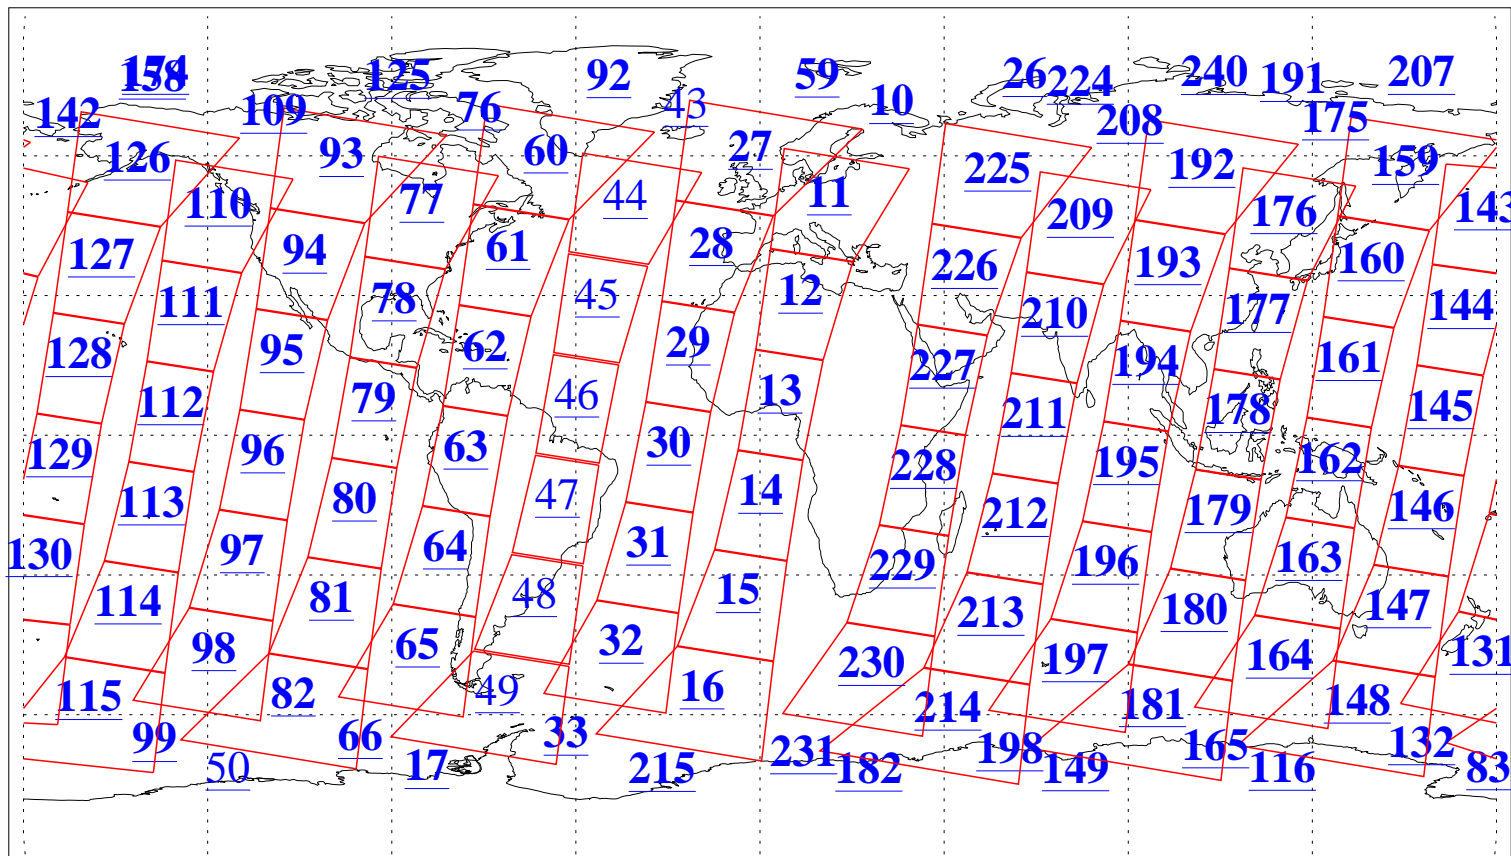

L1B Availability  
AMSU Granules: 239  
HSB Granules: 0  
AIRS Granules: 226

27 Jun 2018  
DoY 178  
Aqua Day 5898  
Granules: 1 to 120

Granules: 121 to 240

Legend: AMSU Available, HSB Available, AIRS Available

L1B Availability  
AMSU Granules: 239  
HSB Granules: 0  
AIRS Granules: 226

27 Jun 2018  
DoY 178  
Aqua Day 5898  
Ascending Granules

Descending Granules

Legend: AMSU Available, HSB Available, AIRS Available