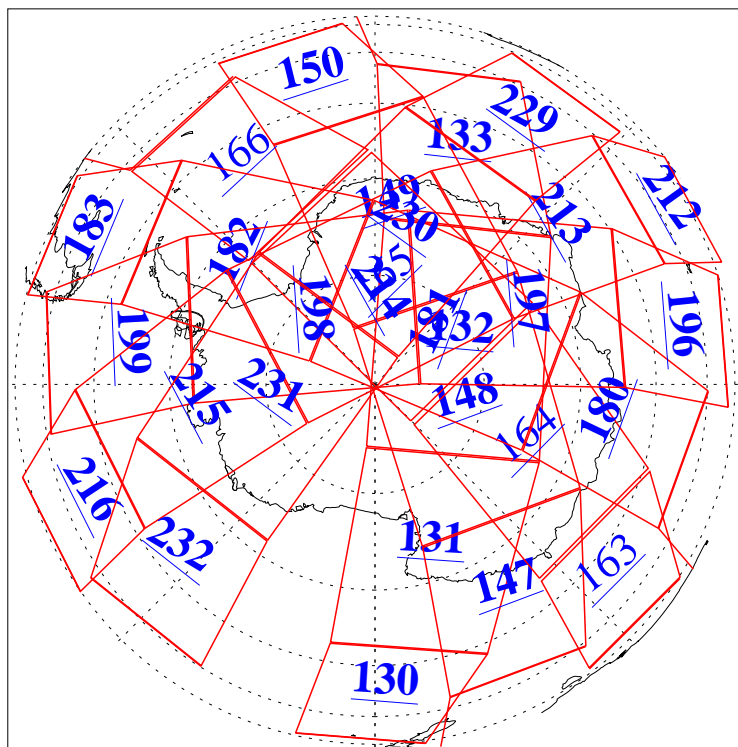

L1B Availability  
AMSU Granules: 239  
HSB Granules: 0  
AIRS Granules: 223

20 Jun 2018  
DoY 171  
Aqua Day 5891  
Granules: 1 to 120

Granules: 121 to 240

Legend: AMSU Available, HSB Available, AIRS Available

L1B Availability  
AMSU Granules: 239  
HSB Granules: 0  
AIRS Granules: 223

20 Jun 2018  
DoY 171  
Aqua Day 5891  
Ascending Granules

Descending Granules

Legend: AMSU Available, HSB Available, AIRS Available

L1B Availability  
 AMSU Granules: 239  
 HSB Granules: 0  
 AIRS Granules: 223

20 Jun 2018  
 DoY 171  
 Aqua Day 5891

Northern Hemisphere Granules

Southern Hemisphere Granules

Legend: AMSU Available, HSB Available, AIRS Available