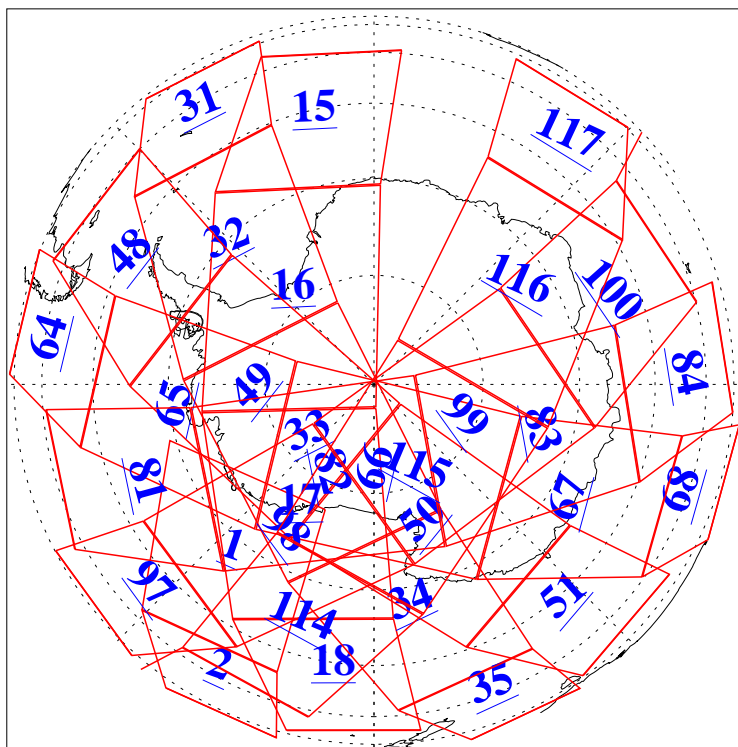

L1B Availability  
AMSU Granules: 239  
HSB Granules: 0  
AIRS Granules: 223

20 Jun 2018  
DoY 171  
Aqua Day 5891  
Granules: 1 to 120

Granules: 121 to 240

Legend: AMSU Available, HSB Available, AIRS Available

L1B Availability  
AMSU Granules: 239  
HSB Granules: 0  
AIRS Granules: 223

20 Jun 2018  
DoY 171  
Aqua Day 5891  
Ascending Granules

Descending Granules

Legend: AMSU Available, HSB Available, AIRS Available

L1B Availability  
 AMSU Granules: 239  
 HSB Granules: 0  
 AIRS Granules: 223

20 Jun 2018  
 DoY 171  
 Aqua Day 5891

Northern Hemisphere Granules

Southern Hemisphere Granules

Legend: AMSU Available, HSB Available, AIRS Available