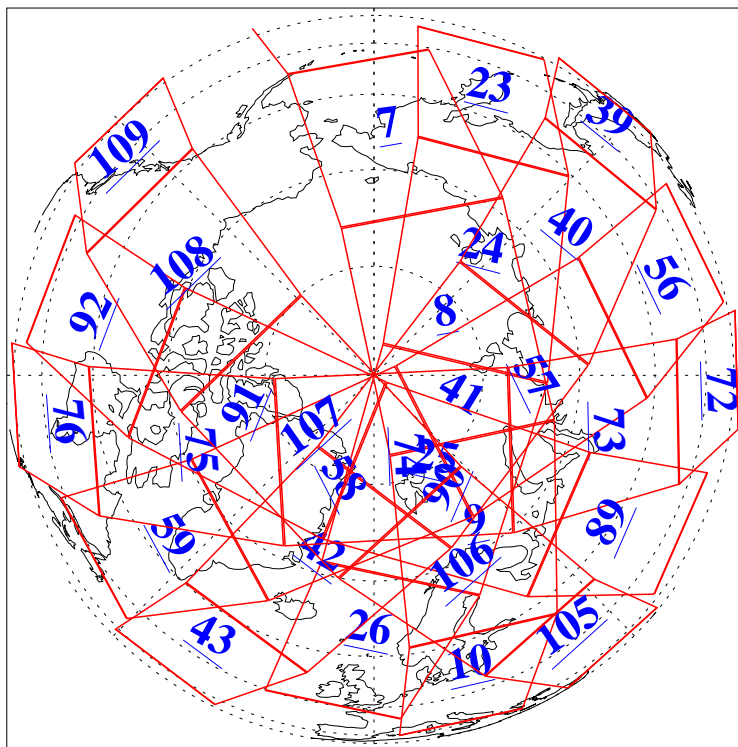

L1B Availability  
AMSU Granules: 239  
HSB Granules: 0  
AIRS Granules: 223

20 Jun 2018  
DoY 171  
Aqua Day 5891  
Granules: 1 to 120

Granules: 121 to 240

Legend: AMSU Available, HSB Available, AIRS Available

L1B Availability  
AMSU Granules: 239  
HSB Granules: 0  
AIRS Granules: 223

20 Jun 2018  
DoY 171  
Aqua Day 5891  
Ascending Granules

Descending Granules

Legend: AMSU Available, HSB Available, AIRS Available

L1B Availability  
 AMSU Granules: 239  
 HSB Granules: 0  
 AIRS Granules: 223

20 Jun 2018  
 DoY 171  
 Aqua Day 5891

Northern Hemisphere Granules

Southern Hemisphere Granules

Legend: AMSU Available, HSB Available, AIRS Available