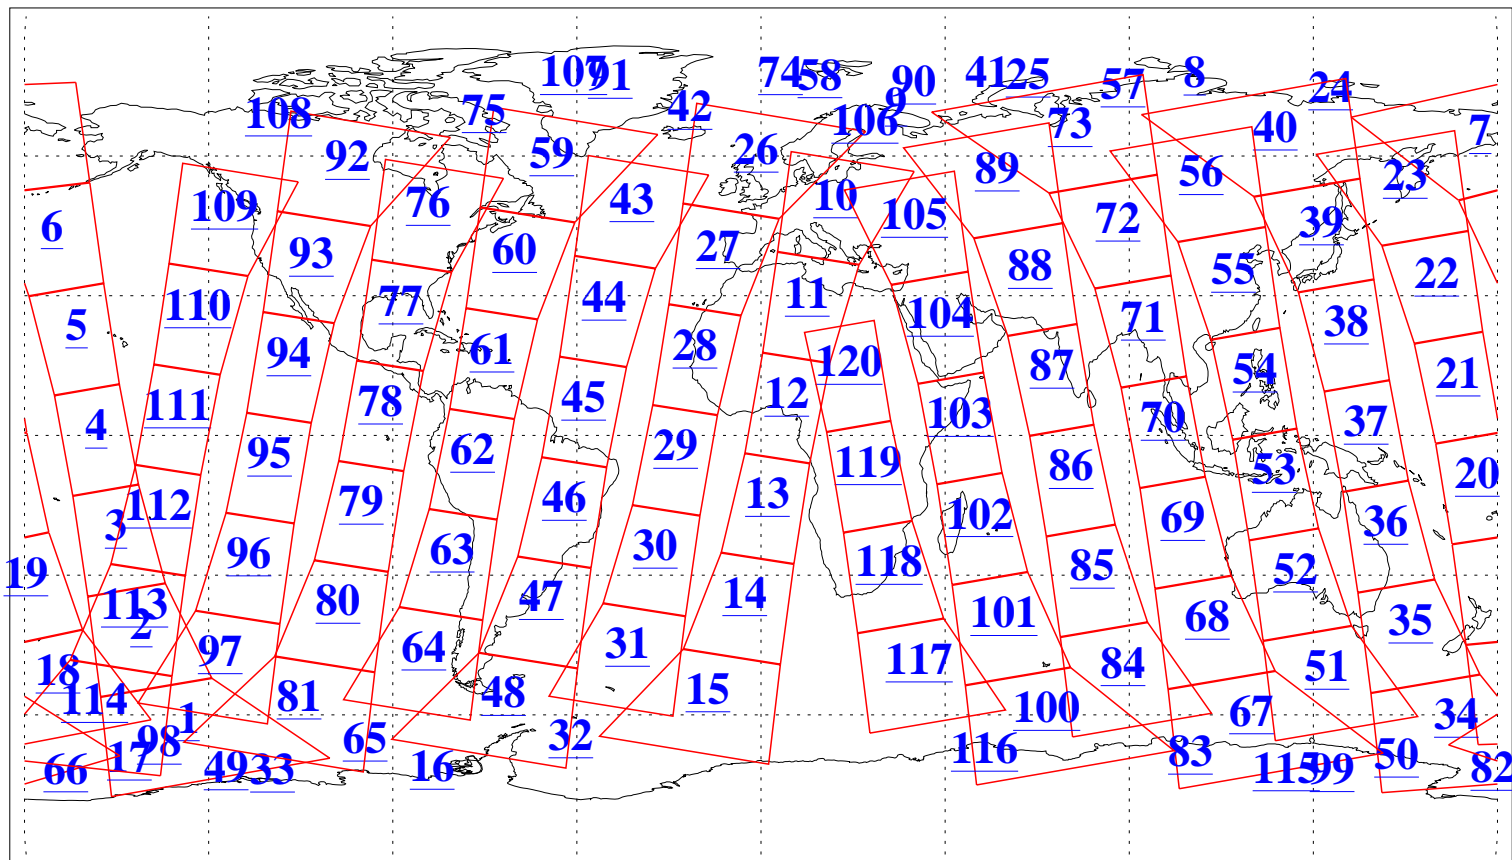

L1B Availability  
AMSU Granules: 239  
HSB Granules: 0  
AIRS Granules: 223

20 Jun 2018  
DoY 171  
Aqua Day 5891  
Granules: 1 to 120

Granules: 121 to 240

Legend: AMSU Available, HSB Available, AIRS Available

L1B Availability  
AMSU Granules: 239  
HSB Granules: 0  
AIRS Granules: 223

20 Jun 2018  
DoY 171  
Aqua Day 5891  
Ascending Granules

Descending Granules

Legend: AMSU Available, HSB Available, AIRS Available

L1B Availability  
 AMSU Granules: 239  
 HSB Granules: 0  
 AIRS Granules: 223

20 Jun 2018  
 DoY 171  
 Aqua Day 5891

Northern Hemisphere Granules

Southern Hemisphere Granules

Legend: AMSU Available, HSB Available, AIRS Available