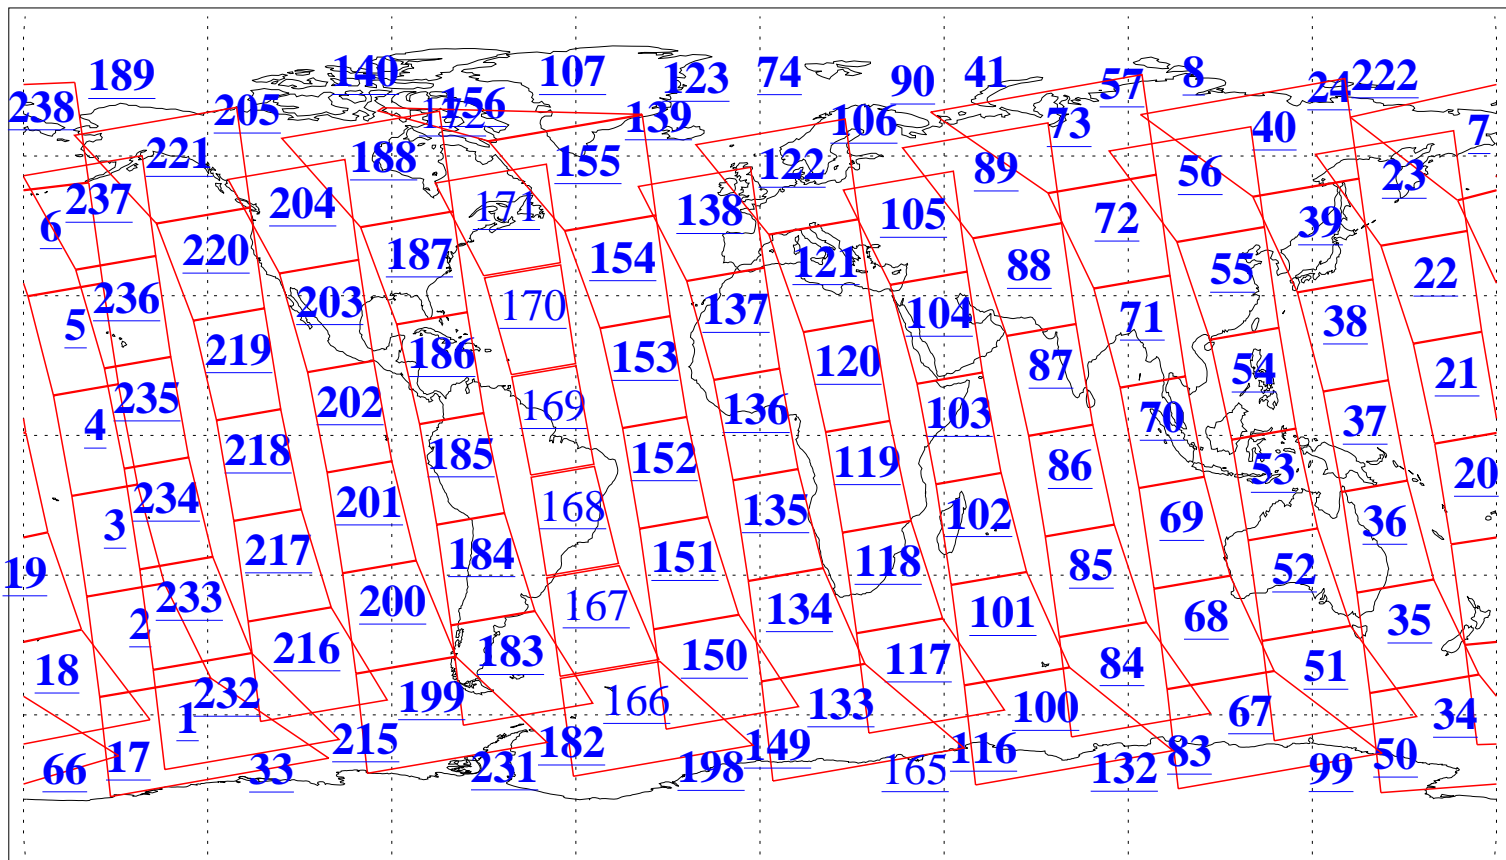

L1B Availability  
AMSU Granules: 239  
HSB Granules: 0  
AIRS Granules: 223

20 Jun 2018  
DoY 171  
Aqua Day 5891  
Granules: 1 to 120

Granules: 121 to 240

Legend: AMSU Available, HSB Available, AIRS Available

L1B Availability  
AMSU Granules: 239  
HSB Granules: 0  
AIRS Granules: 223

20 Jun 2018  
DoY 171  
Aqua Day 5891  
Ascending Granules

Descending Granules

Legend: AMSU Available, HSB Available, AIRS Available

L1B Availability  
 AMSU Granules: 239  
 HSB Granules: 0  
 AIRS Granules: 223

20 Jun 2018  
 DoY 171  
 Aqua Day 5891

Northern Hemisphere Granules

Southern Hemisphere Granules

Legend: AMSU Available, HSB Available, AIRS Available