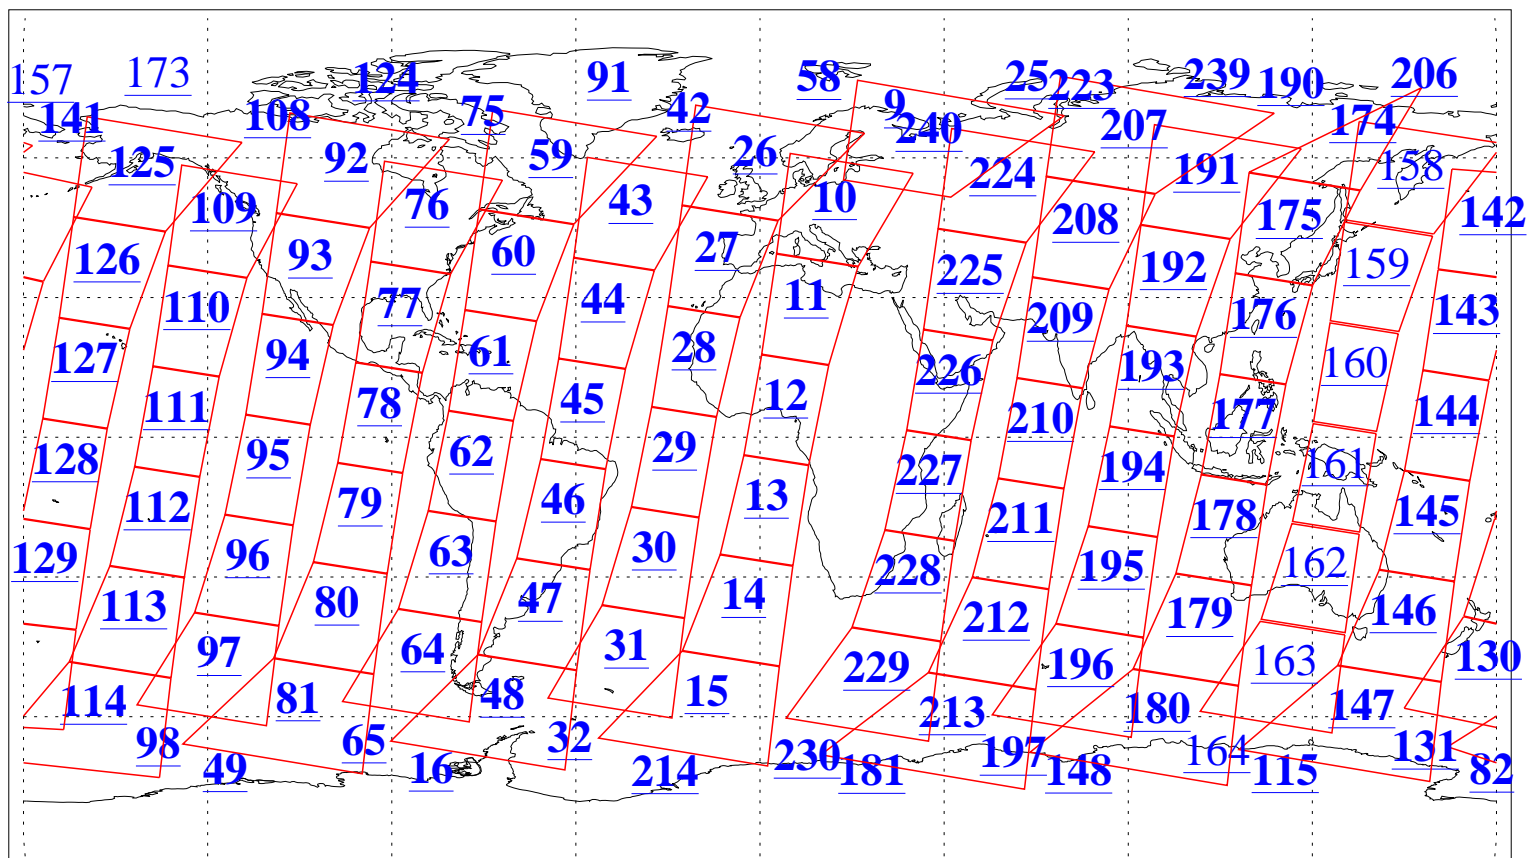

L1B Availability  
AMSU Granules: 239  
HSB Granules: 0  
AIRS Granules: 223

20 Jun 2018  
DoY 171  
Aqua Day 5891  
Granules: 1 to 120

Granules: 121 to 240

Legend: AMSU Available, HSB Available, AIRS Available

L1B Availability  
AMSU Granules: 239  
HSB Granules: 0  
AIRS Granules: 223

20 Jun 2018  
DoY 171  
Aqua Day 5891  
Ascending Granules

Descending Granules

Legend: AMSU Available, HSB Available, AIRS Available

L1B Availability  
 AMSU Granules: 239  
 HSB Granules: 0  
 AIRS Granules: 223

20 Jun 2018  
 DoY 171  
 Aqua Day 5891

Northern Hemisphere Granules

Southern Hemisphere Granules

Legend: AMSU Available, HSB Available, AIRS Available