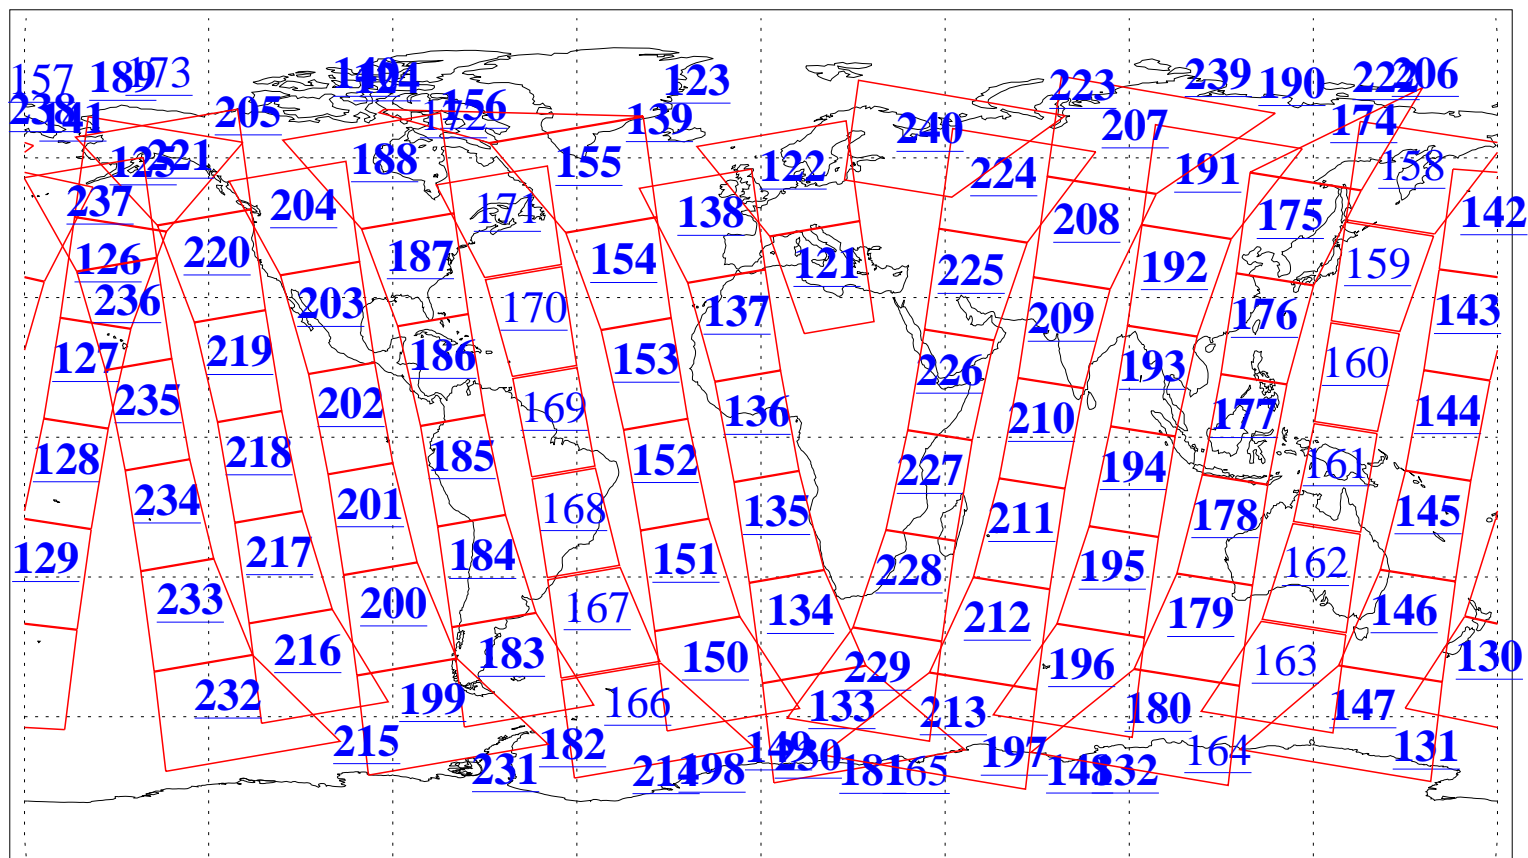

L1B Availability  
AMSU Granules: 239  
HSB Granules: 0  
AIRS Granules: 223

20 Jun 2018  
DoY 171  
Aqua Day 5891  
Granules: 1 to 120

Granules: 121 to 240

Legend: AMSU Available, HSB Available, AIRS Available

L1B Availability  
AMSU Granules: 239  
HSB Granules: 0  
AIRS Granules: 223

20 Jun 2018  
DoY 171  
Aqua Day 5891  
Ascending Granules

Descending Granules

Legend: AMSU Available, HSB Available, AIRS Available

L1B Availability  
 AMSU Granules: 239  
 HSB Granules: 0  
 AIRS Granules: 223

20 Jun 2018  
 DoY 171  
 Aqua Day 5891

Northern Hemisphere Granules

Southern Hemisphere Granules

Legend: AMSU Available, HSB Available, AIRS Available