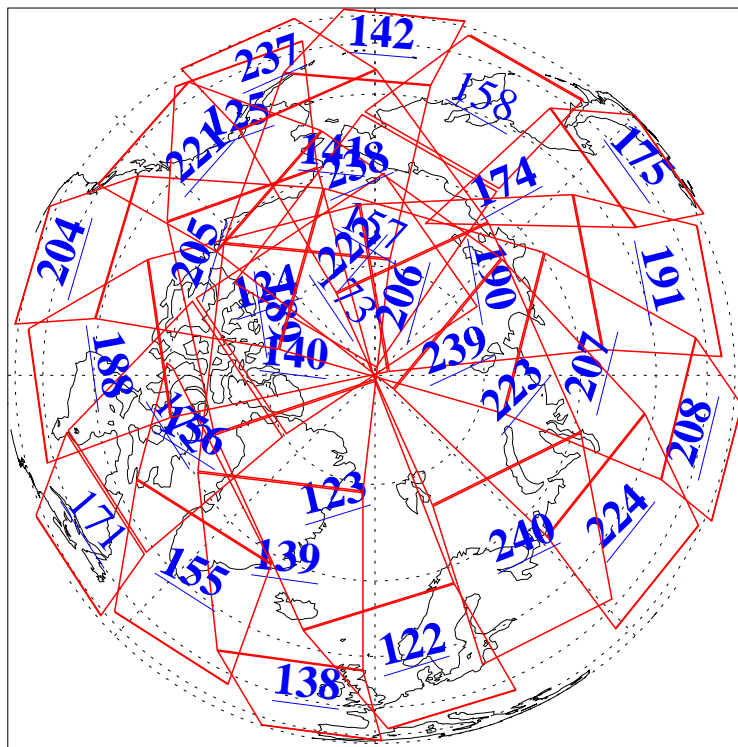

L1B Availability  
AMSU Granules: 239  
HSB Granules: 0  
AIRS Granules: 223

20 Jun 2018  
DoY 171  
Aqua Day 5891  
Granules: 1 to 120

Granules: 121 to 240

Legend: AMSU Available, HSB Available, AIRS Available

L1B Availability  
AMSU Granules: 239  
HSB Granules: 0  
AIRS Granules: 223

20 Jun 2018  
DoY 171  
Aqua Day 5891  
Ascending Granules

Descending Granules

Legend: AMSU Available, HSB Available, AIRS Available

L1B Availability  
 AMSU Granules: 239  
 HSB Granules: 0  
 AIRS Granules: 223

20 Jun 2018  
 DoY 171  
 Aqua Day 5891

Northern Hemisphere Granules

Southern Hemisphere Granules

Legend: AMSU Available, HSB Available, AIRS Available