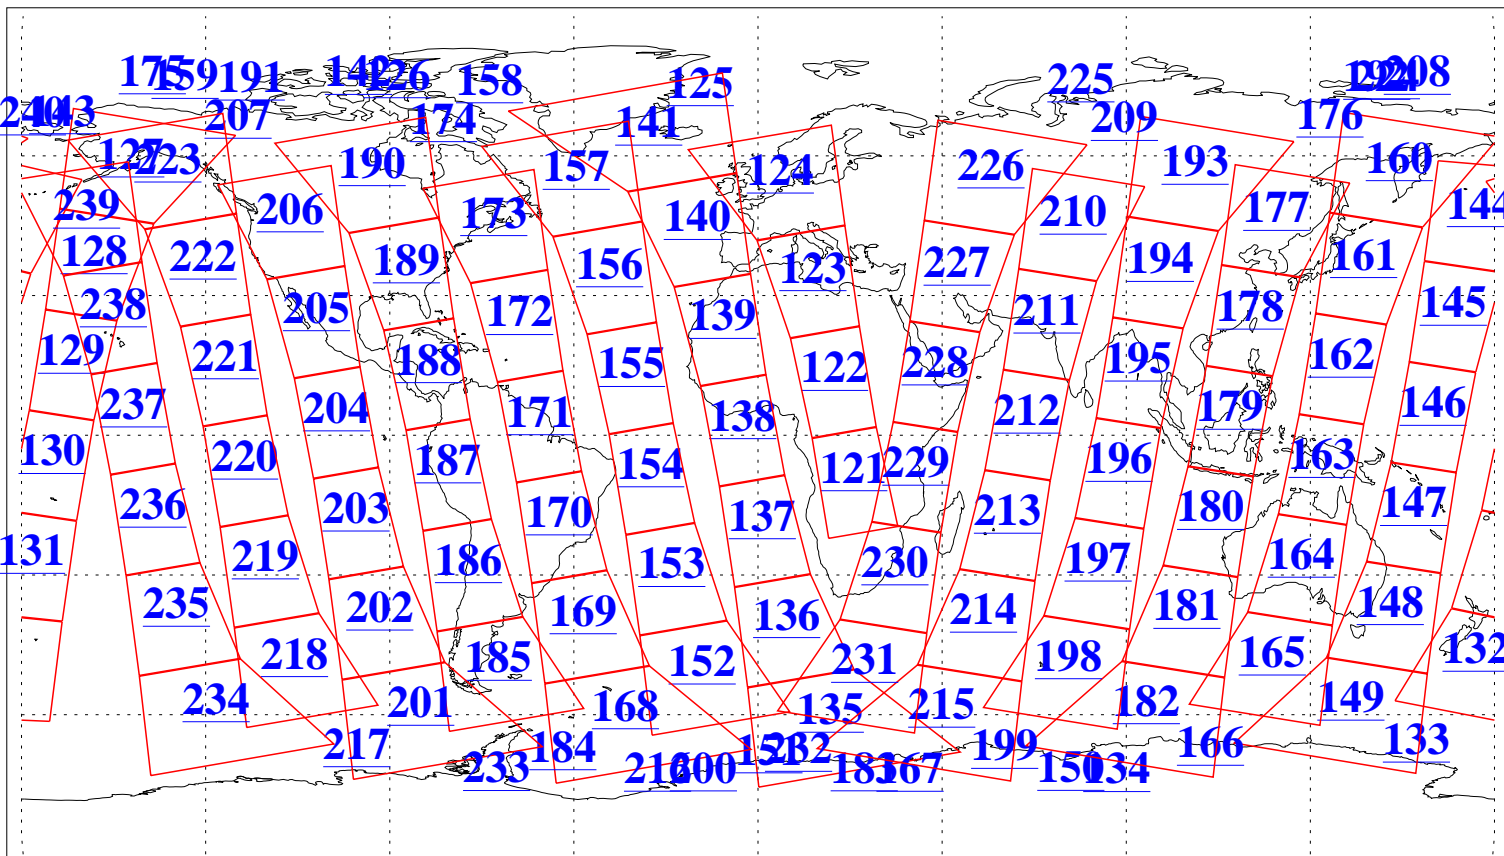

L1B Availability
AMSU Granules: 240
HSB Granules: 0
AIRS Granules: 240

18 Jun 2018
DoY 169
Aqua Day 5889
Granules: 1 to 120

Granules: 121 to 240

Legend: AMSU Available, HSB Available, AIRS Available

L1B Availability
AMSU Granules: 240
HSB Granules: 0
AIRS Granules: 240

18 Jun 2018
DoY 169
Aqua Day 5889
Ascending Granules

Descending Granules

Legend: AMSU Available, HSB Available, AIRS Available

L1B Availability
AMSU Granules: 240
HSB Granules: 0
AIRS Granules: 240

18 Jun 2018
DoY 169
Aqua Day 5889

Northern Hemisphere Granules

Southern Hemisphere Granules

Legend: AMSU Available, HSB Available, AIRS Available