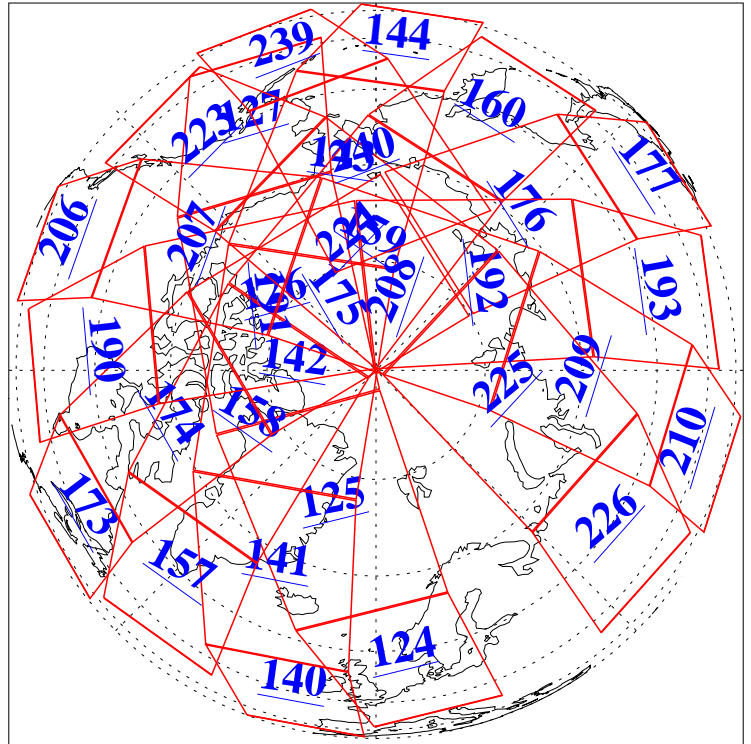

18 Jun 2018
DoY 169
Aqua Day 5889
Ascending Granules

Descending Granules

Legend: AMSU Available, HSB Available, AIRS Available

L1B Availability
AMSU Granules: 240
HSB Granules: 0
AIRS Granules: 240

18 Jun 2018
DoY 169
Aqua Day 5889

Northern Hemisphere Granules

Southern Hemisphere Granules

Legend: AMSU Available, HSB Available, AIRS Available