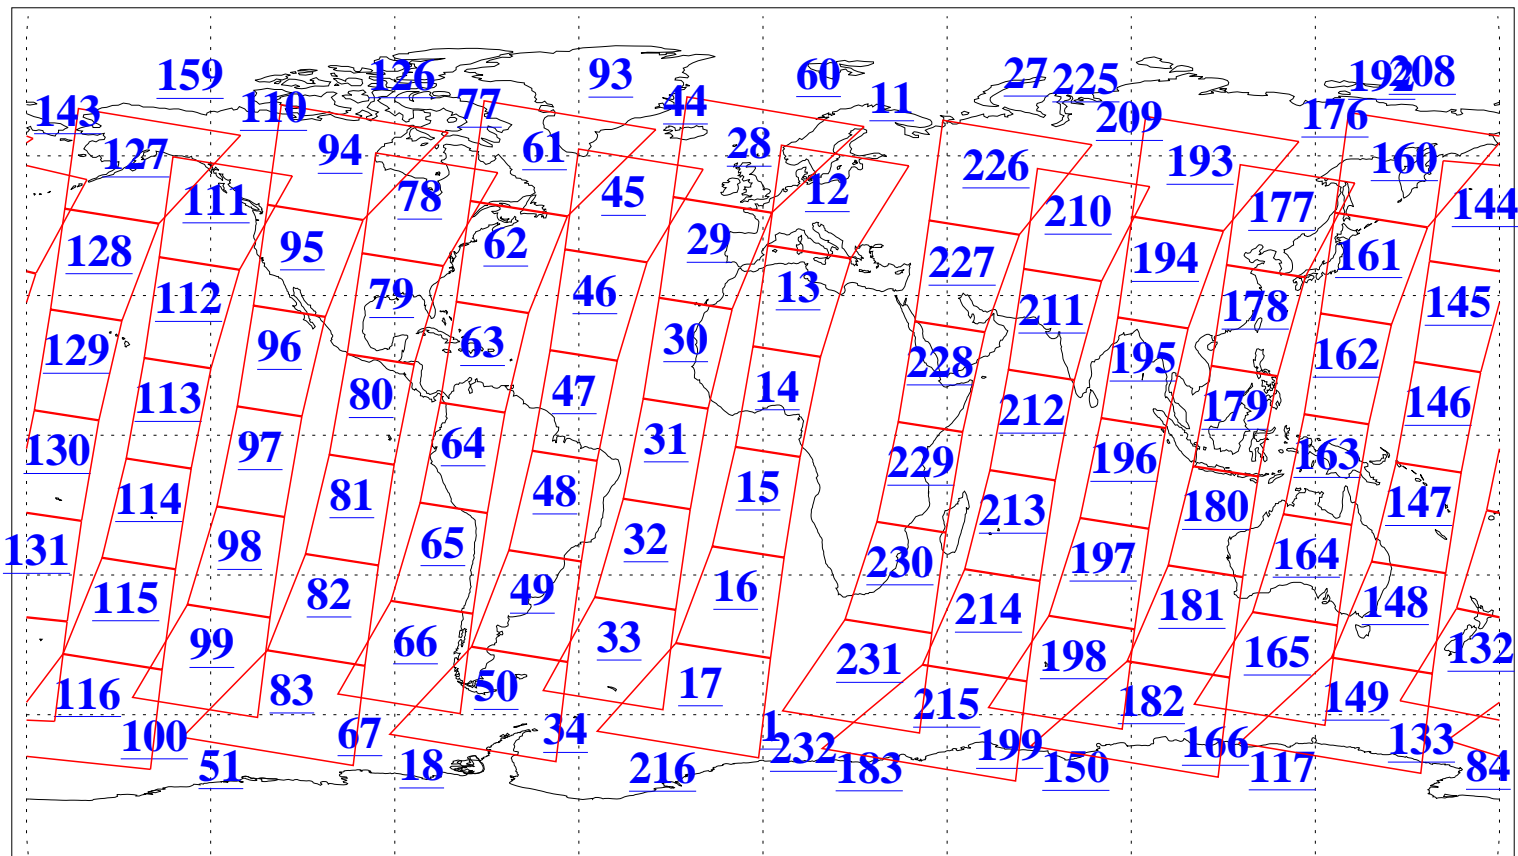

L1B Availability
AMSU Granules: 240
HSB Granules: 0
AIRS Granules: 240

18 Jun 2018
DoY 169
Aqua Day 5889
Granules: 1 to 120

Granules: 121 to 240

Legend: AMSU Available, HSB Available, AIRS Available

L1B Availability
AMSU Granules: 240
HSB Granules: 0
AIRS Granules: 240

18 Jun 2018
DoY 169
Aqua Day 5889
Ascending Granules

Descending Granules

Legend: AMSU Available, HSB Available, AIRS Available

L1B Availability
AMSU Granules: 240
HSB Granules: 0
AIRS Granules: 240

18 Jun 2018
DoY 169
Aqua Day 5889

Northern Hemisphere Granules

Southern Hemisphere Granules

Legend: AMSU Available, HSB Available, AIRS Available