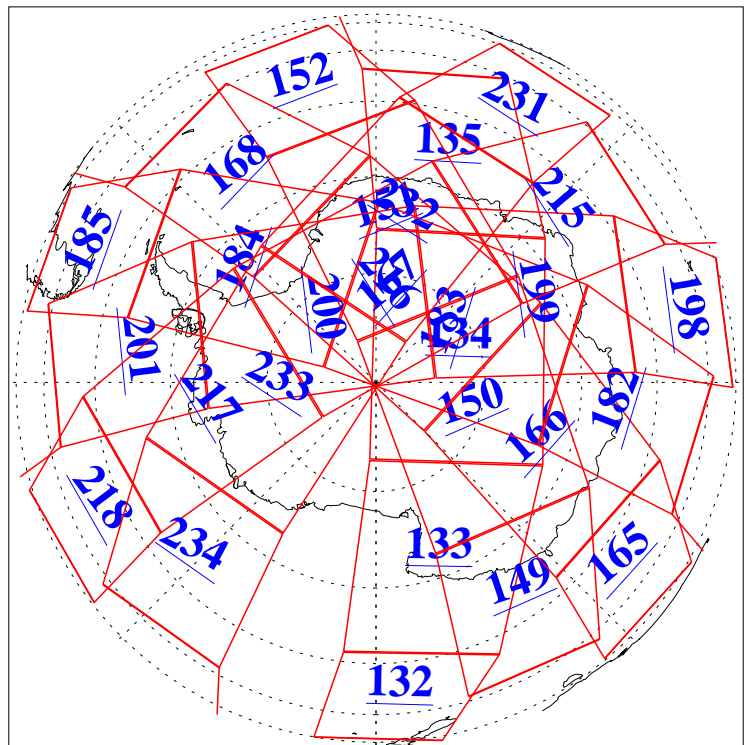

18 Jun 2018
DoY 169
Aqua Day 5889
Ascending Granules

Descending Granules

Legend: AMSU Available, HSB Available, AIRS Available

L1B Availability
AMSU Granules: 240
HSB Granules: 0
AIRS Granules: 240

18 Jun 2018
DoY 169
Aqua Day 5889

Northern Hemisphere Granules

Southern Hemisphere Granules

Legend: AMSU Available, HSB Available, AIRS Available