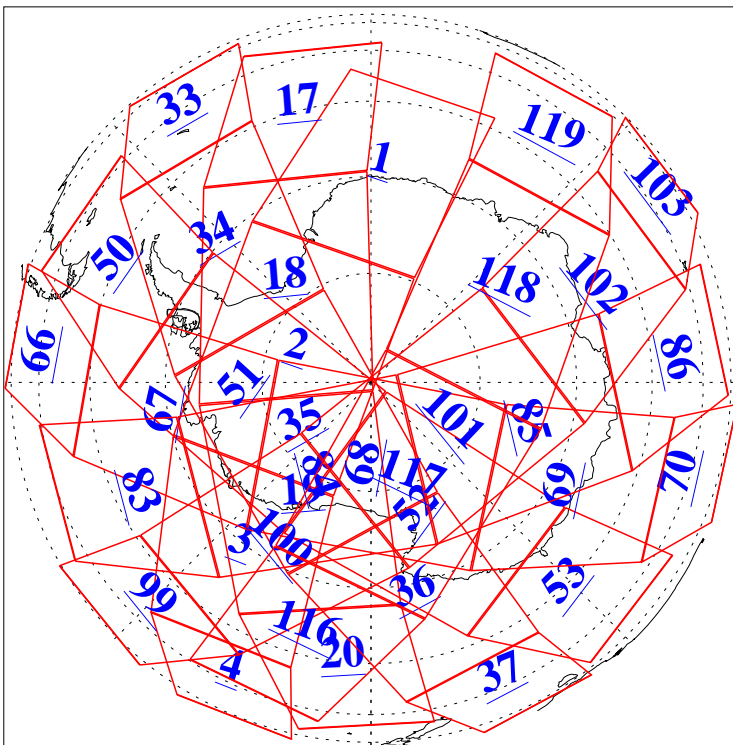

L1B Availability
AMSU Granules: 240
HSB Granules: 0
AIRS Granules: 240

18 Jun 2018
DoY 169
Aqua Day 5889
Granules: 1 to 120

Granules: 121 to 240

Legend: AMSU Available, HSB Available, AIRS Available

L1B Availability
AMSU Granules: 240
HSB Granules: 0
AIRS Granules: 240

18 Jun 2018
DoY 169
Aqua Day 5889
Ascending Granules

Descending Granules

Legend: AMSU Available, HSB Available, AIRS Available

L1B Availability
AMSU Granules: 240
HSB Granules: 0
AIRS Granules: 240

18 Jun 2018
DoY 169
Aqua Day 5889

Northern Hemisphere Granules

Southern Hemisphere Granules

Legend: AMSU Available, HSB Available, AIRS Available