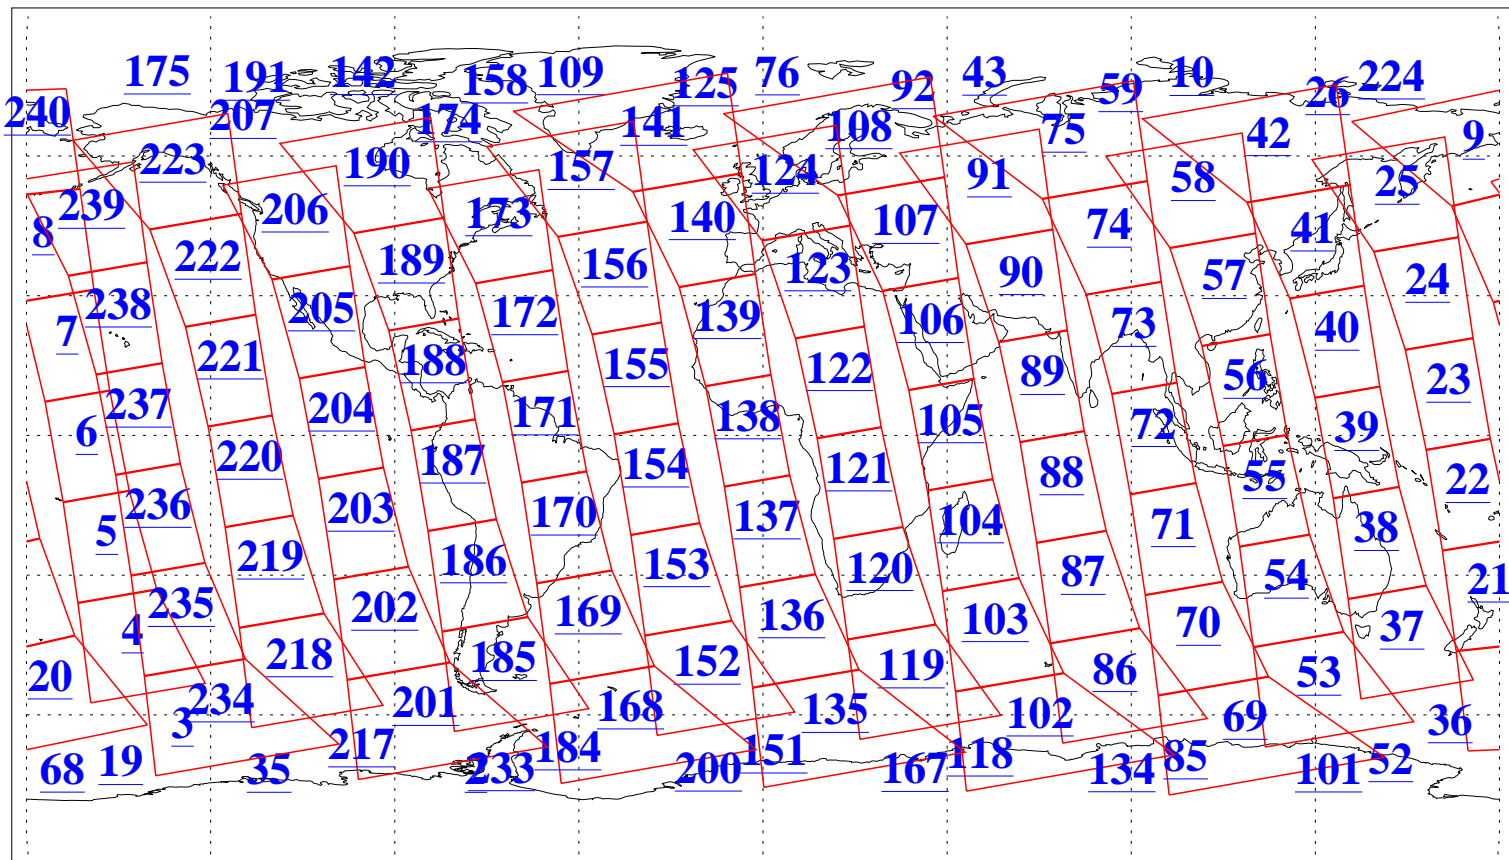

L1B Availability
AMSU Granules: 240
HSB Granules: 0
AIRS Granules: 240

18 Jun 2018
DoY 169
Aqua Day 5889
Granules: 1 to 120

Granules: 121 to 240

Legend: AMSU Available, HSB Available, AIRS Available

L1B Availability
AMSU Granules: 240
HSB Granules: 0
AIRS Granules: 240

18 Jun 2018
DoY 169
Aqua Day 5889
Ascending Granules

Descending Granules

Legend: AMSU Available, HSB Available, AIRS Available

L1B Availability
AMSU Granules: 240
HSB Granules: 0
AIRS Granules: 240

18 Jun 2018
DoY 169
Aqua Day 5889

Northern Hemisphere Granules

Southern Hemisphere Granules

Legend: AMSU Available, HSB Available, AIRS Available