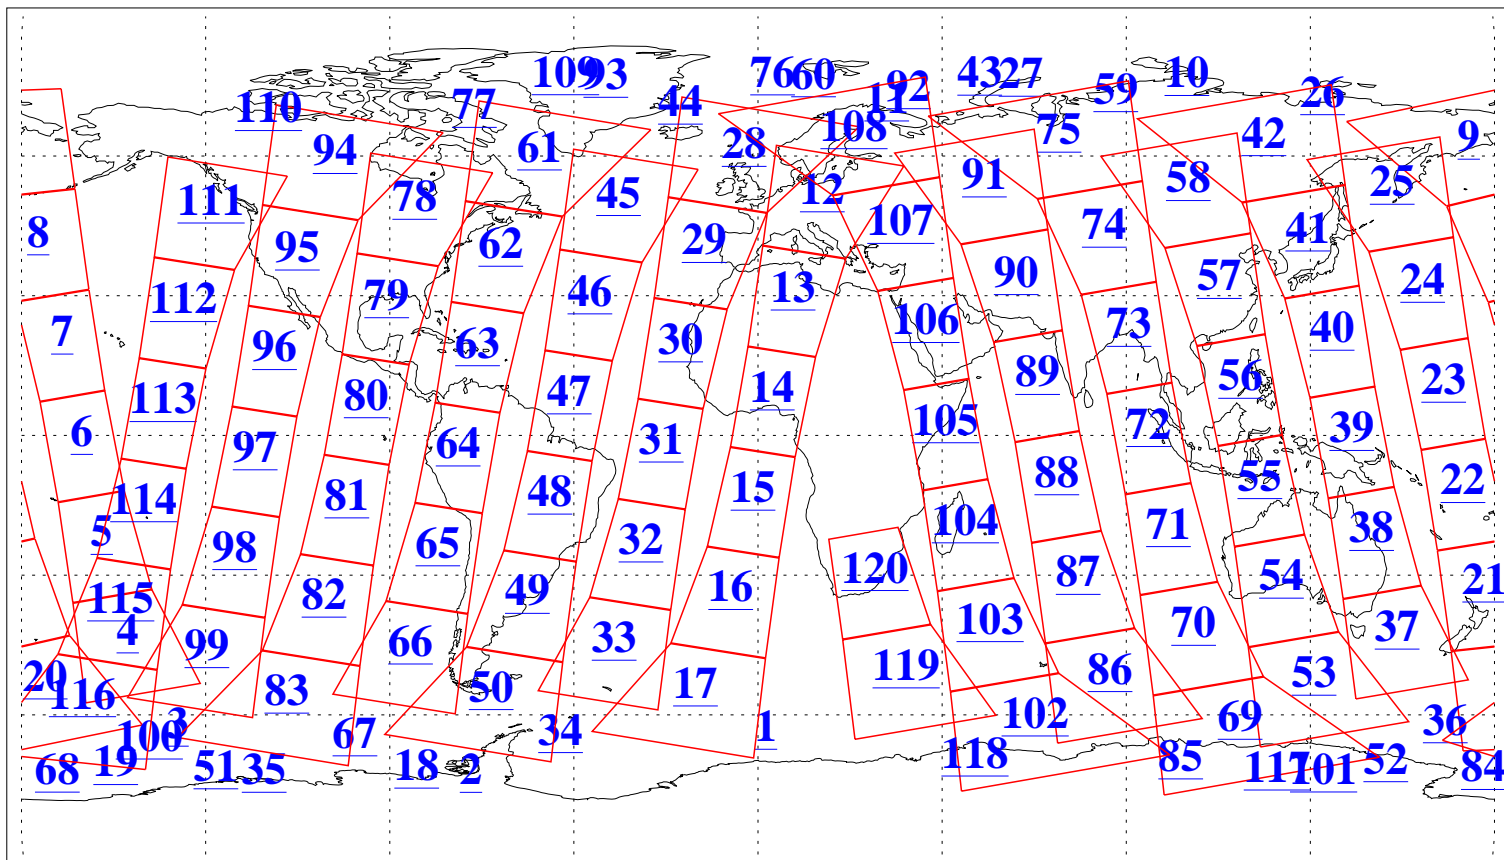

L1B Availability
AMSU Granules: 240
HSB Granules: 0
AIRS Granules: 240

18 Jun 2018
DoY 169
Aqua Day 5889
Granules: 1 to 120

Granules: 121 to 240

Legend: AMSU Available, HSB Available, AIRS Available

L1B Availability
AMSU Granules: 240
HSB Granules: 0
AIRS Granules: 240

18 Jun 2018
DoY 169
Aqua Day 5889
Ascending Granules

Descending Granules

Legend: AMSU Available, HSB Available, AIRS Available

L1B Availability
AMSU Granules: 240
HSB Granules: 0
AIRS Granules: 240

18 Jun 2018
DoY 169
Aqua Day 5889

Northern Hemisphere Granules

Southern Hemisphere Granules

Legend: AMSU Available, HSB Available, AIRS Available