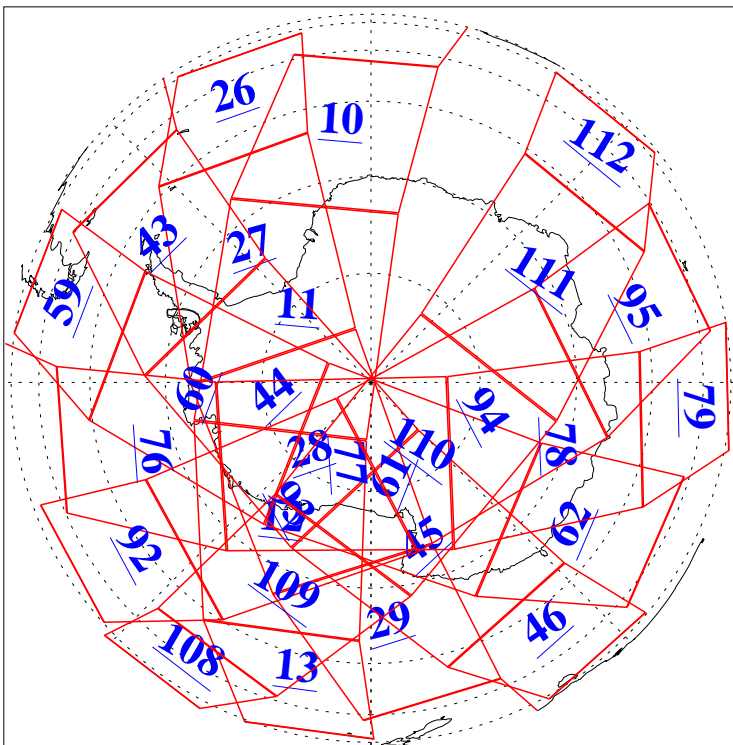

L1B Availability  
AMSU Granules: 240  
HSB Granules: 0  
AIRS Granules: 240

17 Jun 2018  
DoY 168  
Aqua Day 5888  
Granules: 1 to 120

Granules: 121 to 240

Legend: AMSU Available, HSB Available, AIRS Available

L1B Availability  
AMSU Granules: 240  
HSB Granules: 0  
AIRS Granules: 240

17 Jun 2018  
DoY 168  
Aqua Day 5888

Ascending Granules

Descending Granules

Legend: AMSU Available, HSB Available, AIRS Available

L1B Availability  
 AMSU Granules: 240  
 HSB Granules: 0  
 AIRS Granules: 240

17 Jun 2018  
 DoY 168  
 Aqua Day 5888

Northern Hemisphere Granules

Southern Hemisphere Granules

Legend: AMSU Available, HSB Available, AIRS Available