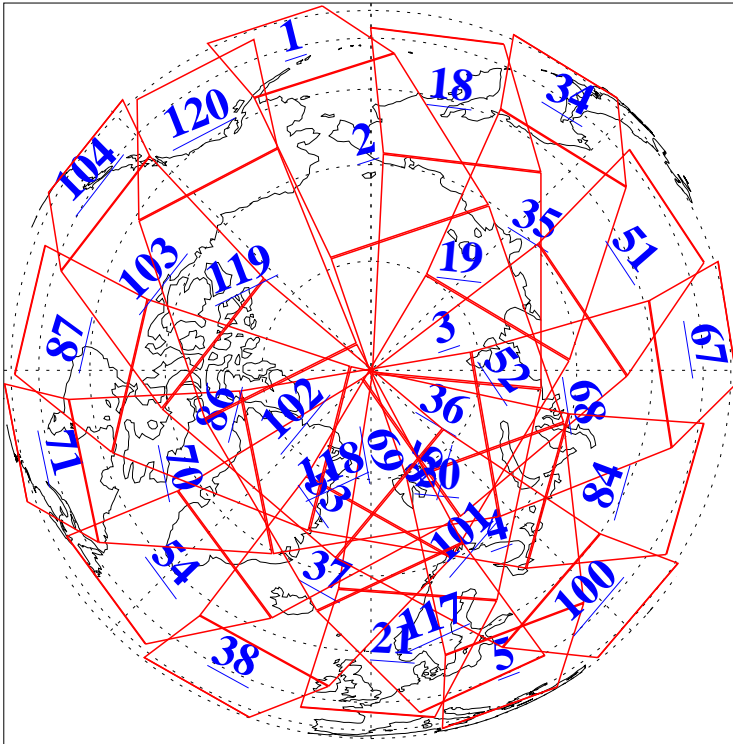

L1B Availability  
AMSU Granules: 240  
HSB Granules: 0  
AIRS Granules: 240

17 Jun 2018  
DoY 168  
Aqua Day 5888  
Granules: 1 to 120

Granules: 121 to 240

Legend: AMSU Available, HSB Available, AIRS Available

L1B Availability  
AMSU Granules: 240  
HSB Granules: 0  
AIRS Granules: 240

17 Jun 2018  
DoY 168  
Aqua Day 5888

Ascending Granules

Descending Granules

Legend: AMSU Available, HSB Available, AIRS Available

L1B Availability  
 AMSU Granules: 240  
 HSB Granules: 0  
 AIRS Granules: 240

17 Jun 2018  
 DoY 168  
 Aqua Day 5888

Northern Hemisphere Granules

Southern Hemisphere Granules

Legend: AMSU Available, HSB Available, AIRS Available