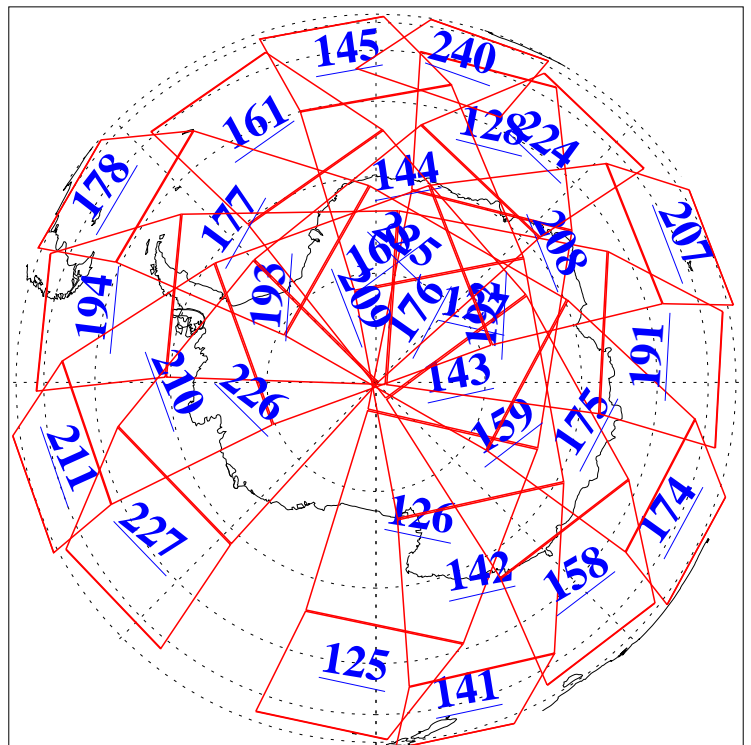

L1B Availability  
AMSU Granules: 240  
HSB Granules: 0  
AIRS Granules: 240

17 Jun 2018  
DoY 168  
Aqua Day 5888

Ascending Granules

Descending Granules

Legend: AMSU Available, HSB Available, AIRS Available

L1B Availability  
 AMSU Granules: 240  
 HSB Granules: 0  
 AIRS Granules: 240

17 Jun 2018  
 DoY 168  
 Aqua Day 5888

Northern Hemisphere Granules

Southern Hemisphere Granules

Legend: AMSU Available, HSB Available, AIRS Available