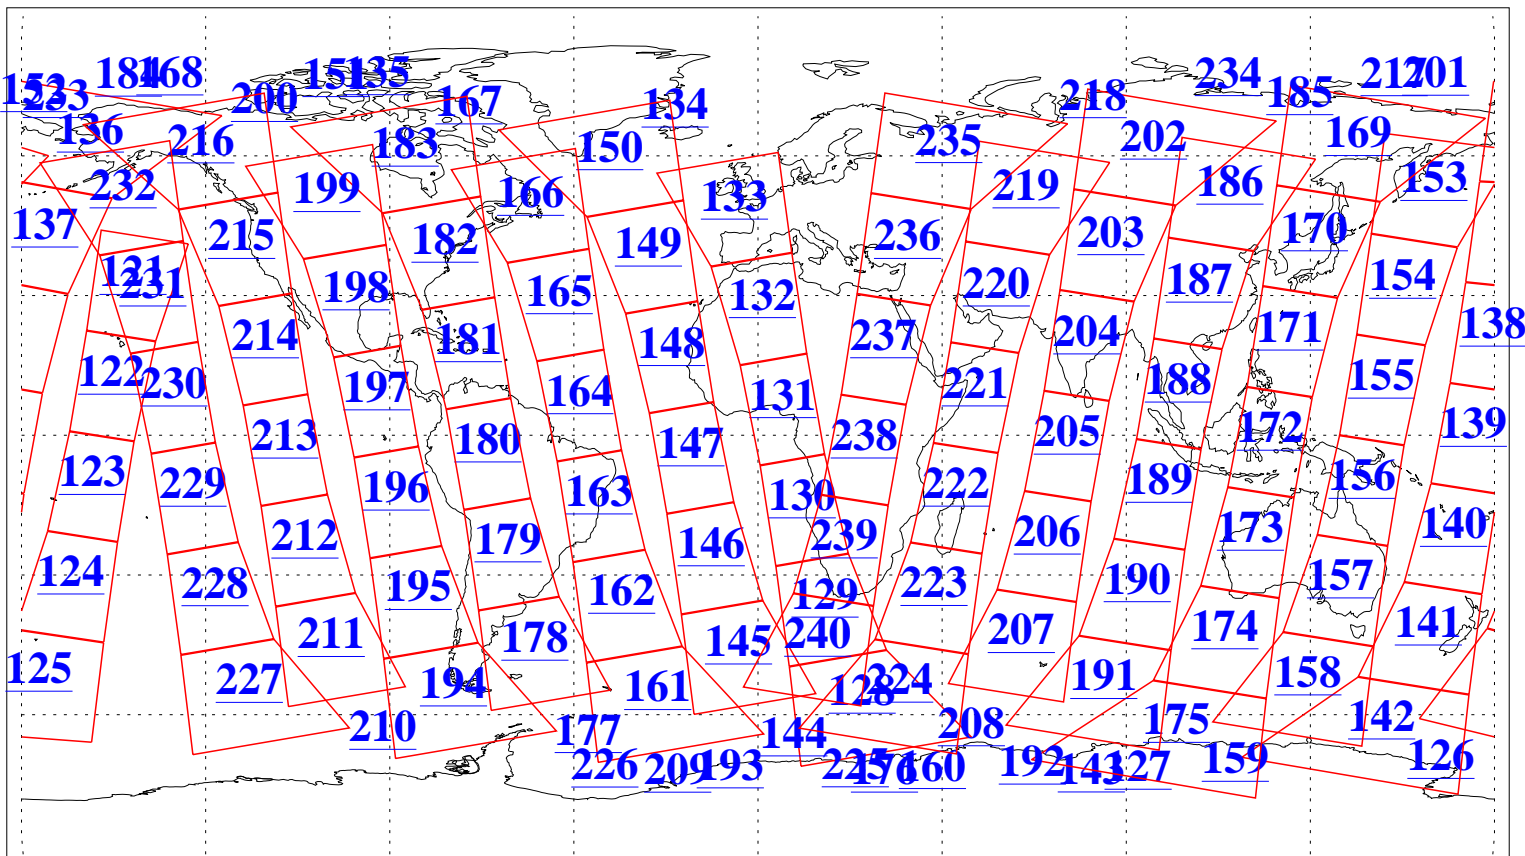

L1B Availability  
AMSU Granules: 240  
HSB Granules: 0  
AIRS Granules: 240

17 Jun 2018  
DoY 168  
Aqua Day 5888  
Granules: 1 to 120

Granules: 121 to 240

Legend: AMSU Available, HSB Available, AIRS Available

L1B Availability  
AMSU Granules: 240  
HSB Granules: 0  
AIRS Granules: 240

17 Jun 2018  
DoY 168  
Aqua Day 5888

Ascending Granules

Descending Granules

Legend: AMSU Available, HSB Available, AIRS Available

L1B Availability  
 AMSU Granules: 240  
 HSB Granules: 0  
 AIRS Granules: 240

17 Jun 2018  
 DoY 168  
 Aqua Day 5888

Northern Hemisphere Granules

Southern Hemisphere Granules

Legend: AMSU Available, HSB Available, AIRS Available