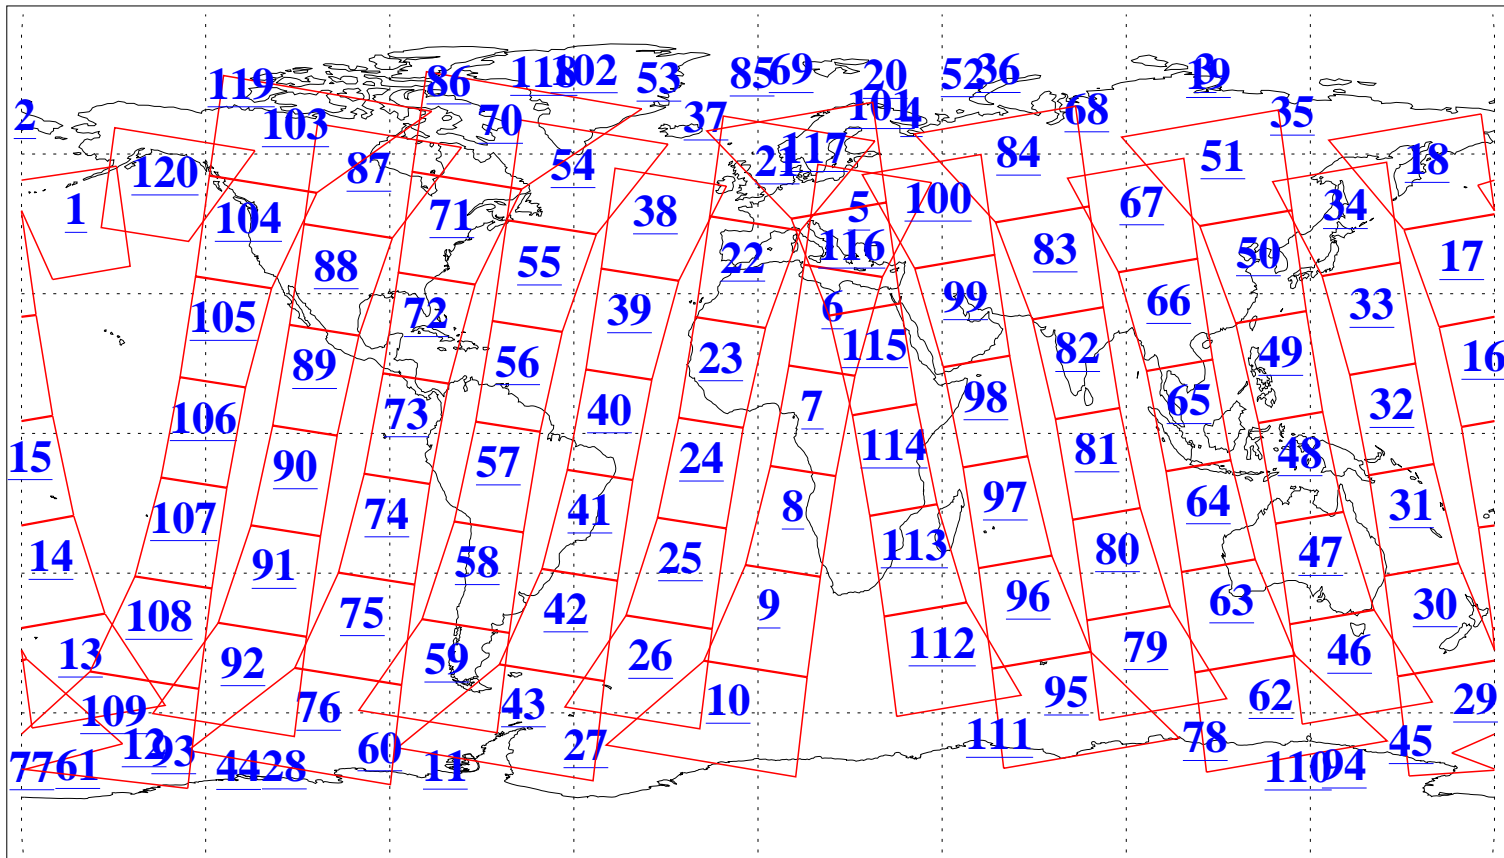

L1B Availability  
AMSU Granules: 240  
HSB Granules: 0  
AIRS Granules: 240

17 Jun 2018  
DoY 168  
Aqua Day 5888  
Granules: 1 to 120

Granules: 121 to 240

Legend: AMSU Available, HSB Available, AIRS Available

L1B Availability  
AMSU Granules: 240  
HSB Granules: 0  
AIRS Granules: 240

17 Jun 2018  
DoY 168  
Aqua Day 5888

Ascending Granules

Descending Granules

Legend: AMSU Available, HSB Available, AIRS Available

L1B Availability  
 AMSU Granules: 240  
 HSB Granules: 0  
 AIRS Granules: 240

17 Jun 2018  
 DoY 168  
 Aqua Day 5888

Northern Hemisphere Granules

Southern Hemisphere Granules

Legend: AMSU Available, HSB Available, AIRS Available