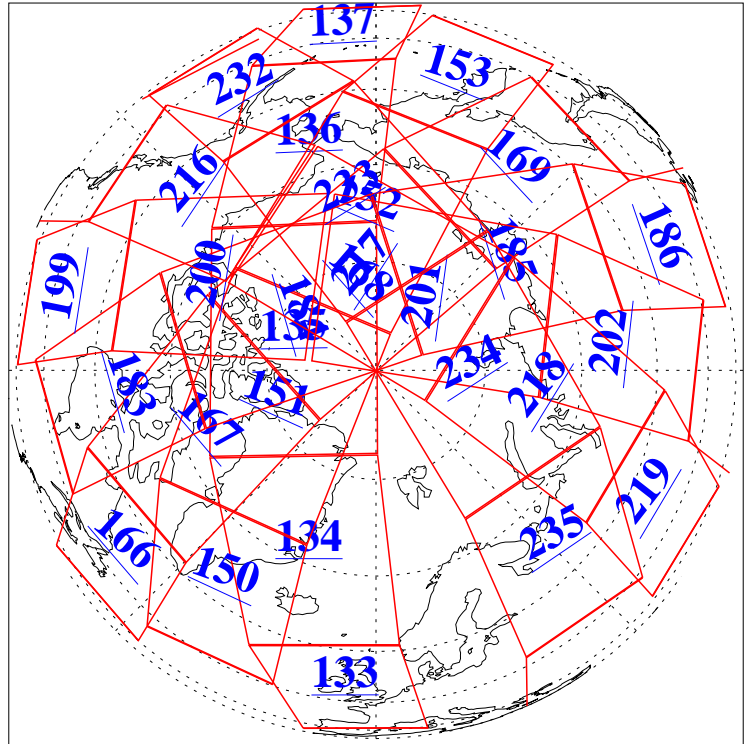

L1B Availability  
AMSU Granules: 240  
HSB Granules: 0  
AIRS Granules: 240

17 Jun 2018  
DoY 168  
Aqua Day 5888  
Granules: 1 to 120

Granules: 121 to 240

Legend: AMSU Available, HSB Available, AIRS Available

L1B Availability  
AMSU Granules: 240  
HSB Granules: 0  
AIRS Granules: 240

17 Jun 2018  
DoY 168  
Aqua Day 5888

Ascending Granules

Descending Granules

Legend: AMSU Available, HSB Available, AIRS Available

L1B Availability  
 AMSU Granules: 240  
 HSB Granules: 0  
 AIRS Granules: 240

17 Jun 2018  
 DoY 168  
 Aqua Day 5888

Northern Hemisphere Granules

Southern Hemisphere Granules

Legend: AMSU Available, HSB Available, AIRS Available