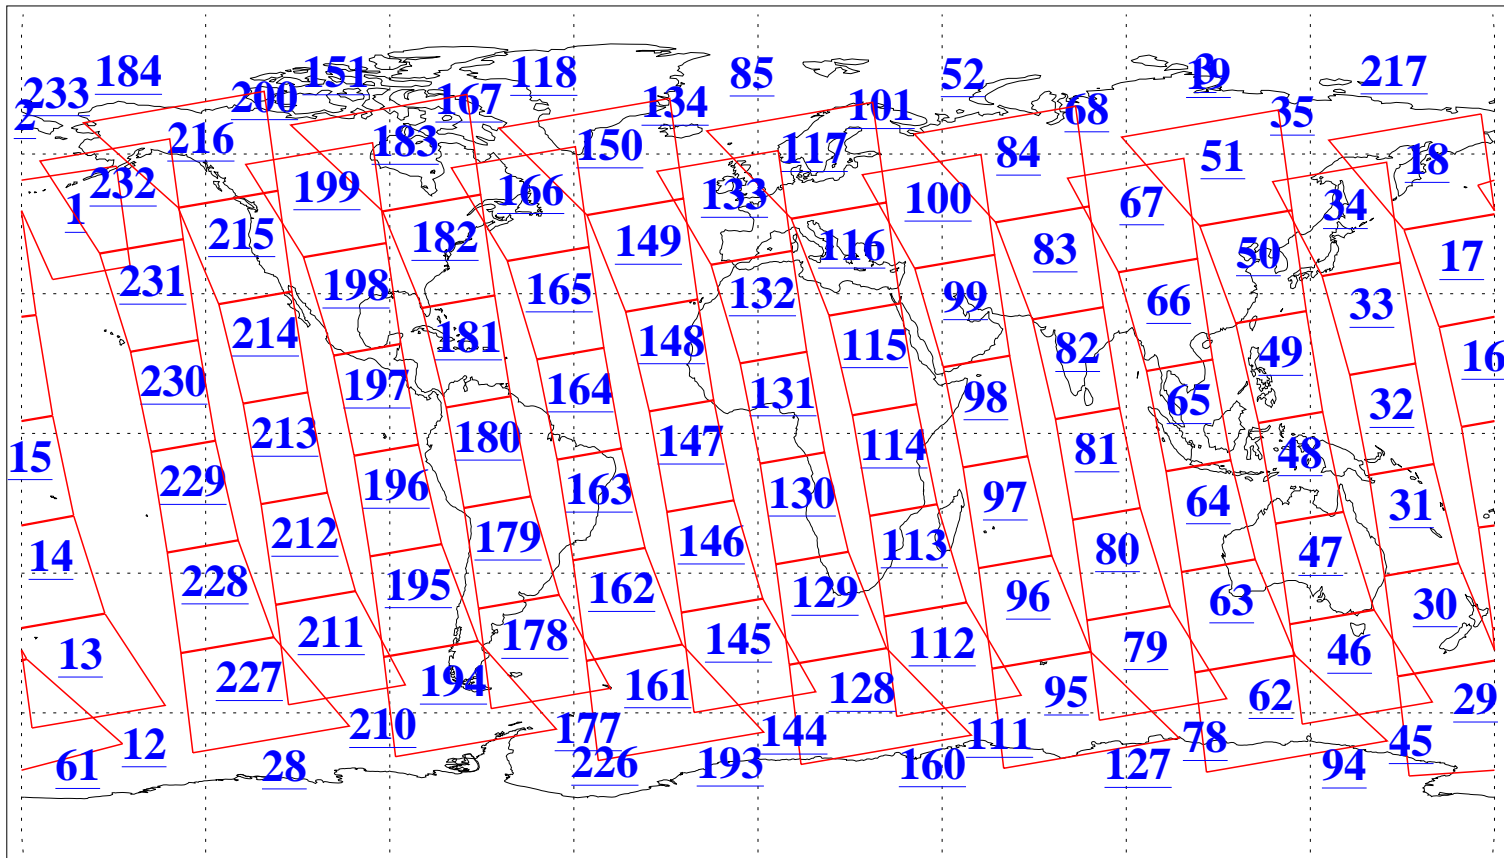

L1B Availability  
AMSU Granules: 240  
HSB Granules: 0  
AIRS Granules: 240

17 Jun 2018  
DoY 168  
Aqua Day 5888  
Granules: 1 to 120

Granules: 121 to 240

Legend: AMSU Available, HSB Available, AIRS Available

L1B Availability  
AMSU Granules: 240  
HSB Granules: 0  
AIRS Granules: 240

17 Jun 2018  
DoY 168  
Aqua Day 5888

Ascending Granules

Descending Granules

Legend: AMSU Available, HSB Available, AIRS Available

L1B Availability  
 AMSU Granules: 240  
 HSB Granules: 0  
 AIRS Granules: 240

17 Jun 2018  
 DoY 168  
 Aqua Day 5888

Northern Hemisphere Granules

Southern Hemisphere Granules

Legend: AMSU Available, HSB Available, AIRS Available