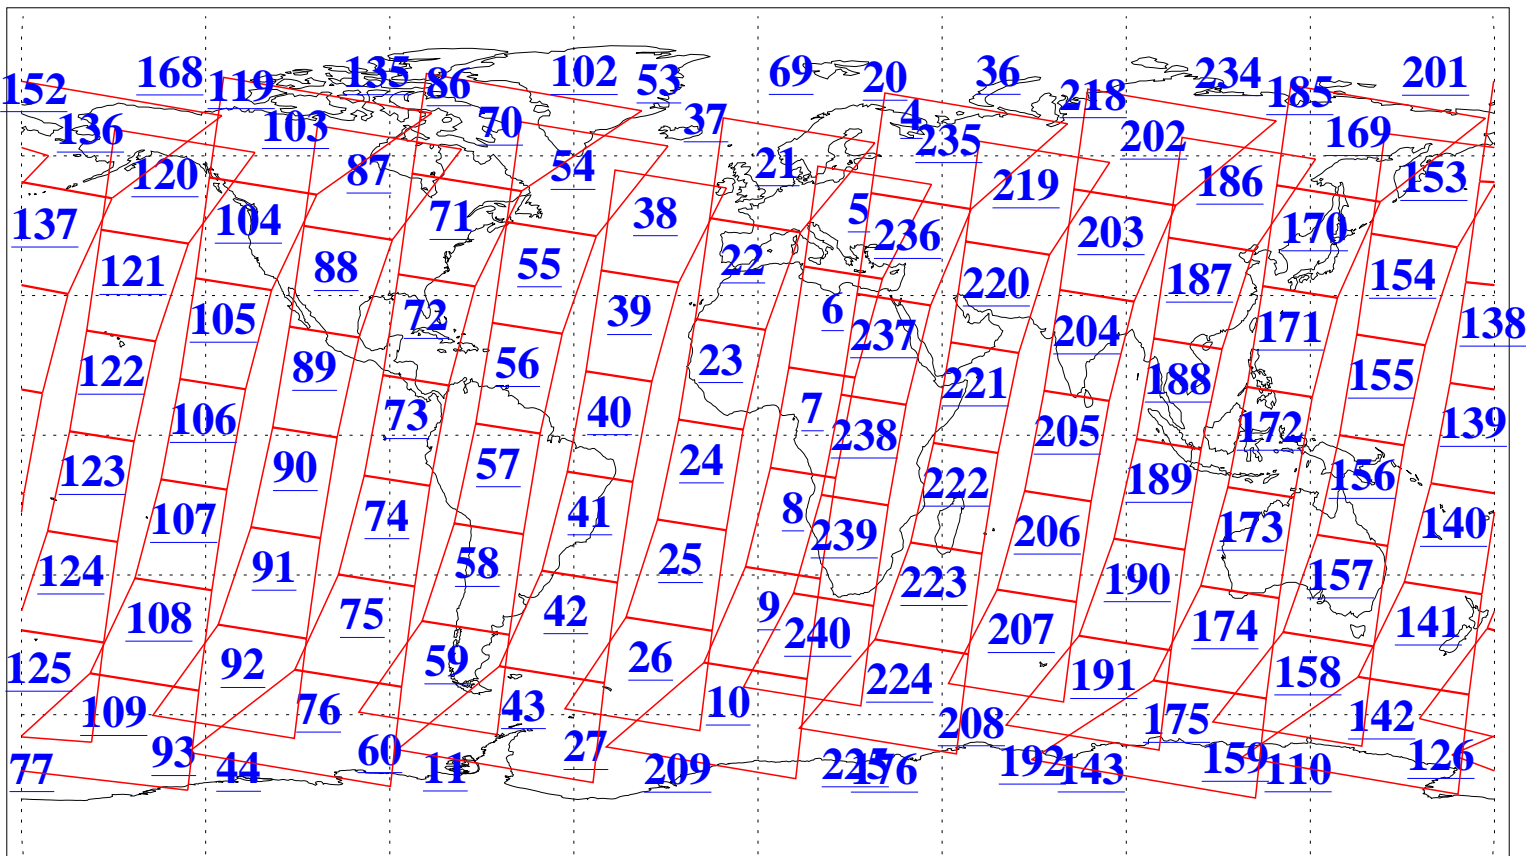

L1B Availability  
AMSU Granules: 240  
HSB Granules: 0  
AIRS Granules: 240

17 Jun 2018  
DoY 168  
Aqua Day 5888  
Granules: 1 to 120

Granules: 121 to 240

Legend: AMSU Available, HSB Available, AIRS Available

L1B Availability  
AMSU Granules: 240  
HSB Granules: 0  
AIRS Granules: 240

17 Jun 2018  
DoY 168  
Aqua Day 5888

Ascending Granules

Descending Granules

Legend: AMSU Available, HSB Available, AIRS Available

L1B Availability  
 AMSU Granules: 240  
 HSB Granules: 0  
 AIRS Granules: 240

17 Jun 2018  
 DoY 168  
 Aqua Day 5888

Northern Hemisphere Granules

Southern Hemisphere Granules

Legend: AMSU Available, HSB Available, AIRS Available