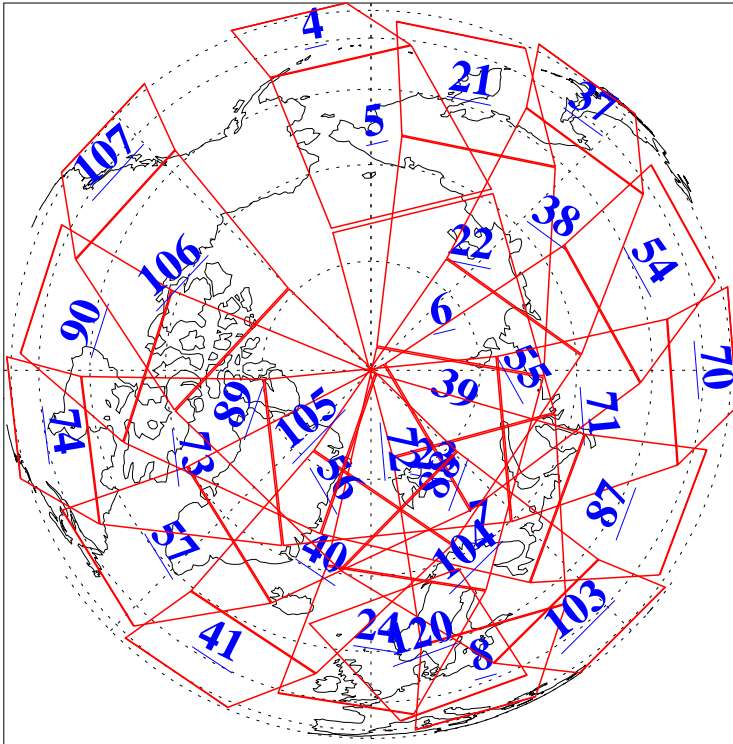

L1B Availability  
AMSU Granules: 239  
HSB Granules: 0  
AIRS Granules: 240

21 May 2018  
DoY 141  
Aqua Day 5861  
Granules: 1 to 120

Granules: 121 to 240

Legend: AMSU Available, HSB Available, AIRS Available

L1B Availability  
AMSU Granules: 239  
HSB Granules: 0  
AIRS Granules: 240

21 May 2018  
DoY 141  
Aqua Day 5861  
Ascending Granules

Descending Granules

Legend: AMSU Available, HSB Available, AIRS Available

L1B Availability  
 AMSU Granules: 239  
 HSB Granules: 0  
 AIRS Granules: 240

21 May 2018  
 DoY 141  
 Aqua Day 5861

Northern Hemisphere Granules

Southern Hemisphere Granules

Legend: AMSU Available, HSB Available, AIRS Available