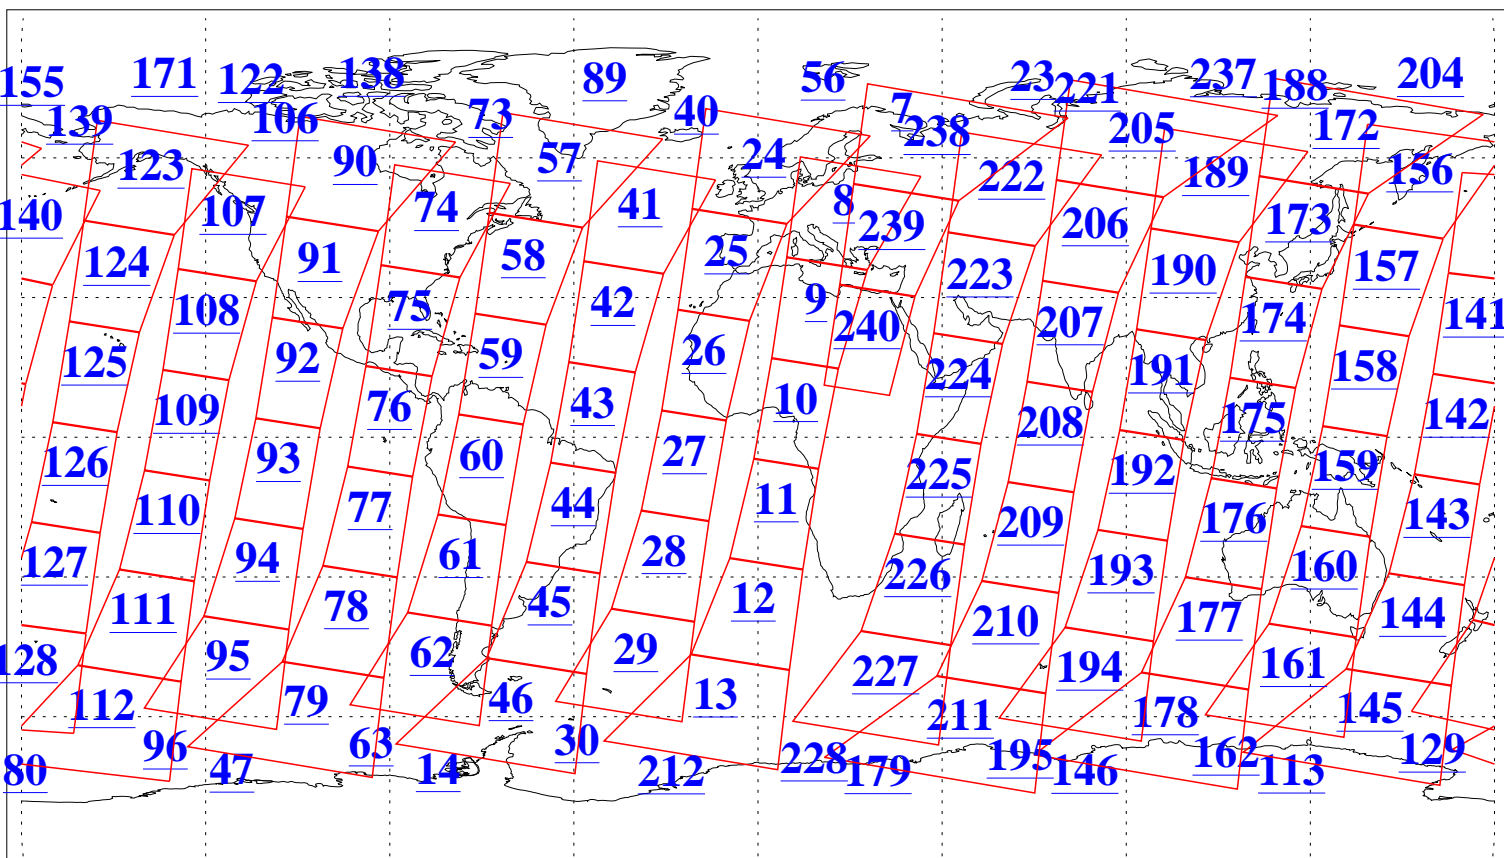

L1B Availability  
AMSU Granules: 239  
HSB Granules: 0  
AIRS Granules: 240

21 May 2018  
DoY 141  
Aqua Day 5861  
Granules: 1 to 120

Granules: 121 to 240

Legend: AMSU Available, HSB Available, AIRS Available

L1B Availability  
AMSU Granules: 239  
HSB Granules: 0  
AIRS Granules: 240

21 May 2018  
DoY 141  
Aqua Day 5861  
Ascending Granules

Descending Granules

Legend: AMSU Available, HSB Available, AIRS Available

L1B Availability  
 AMSU Granules: 239  
 HSB Granules: 0  
 AIRS Granules: 240

21 May 2018  
 DoY 141  
 Aqua Day 5861

Northern Hemisphere Granules

Southern Hemisphere Granules

Legend: AMSU Available, HSB Available, AIRS Available