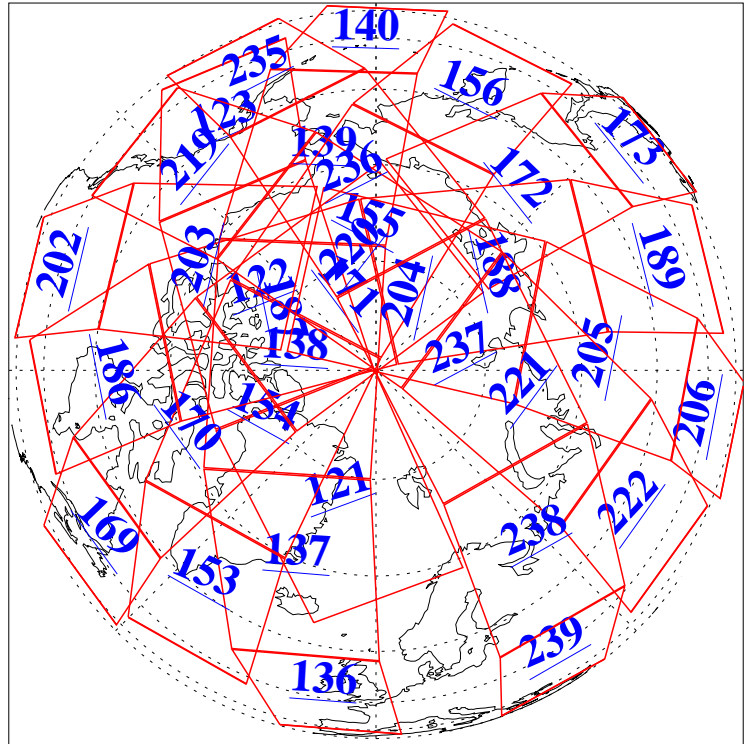

L1B Availability  
AMSU Granules: 239  
HSB Granules: 0  
AIRS Granules: 240

21 May 2018  
DoY 141  
Aqua Day 5861  
Ascending Granules

Descending Granules

Legend: AMSU Available, HSB Available, AIRS Available

L1B Availability  
 AMSU Granules: 239  
 HSB Granules: 0  
 AIRS Granules: 240

21 May 2018  
 DoY 141  
 Aqua Day 5861

Northern Hemisphere Granules

Southern Hemisphere Granules

Legend: AMSU Available, HSB Available, AIRS Available