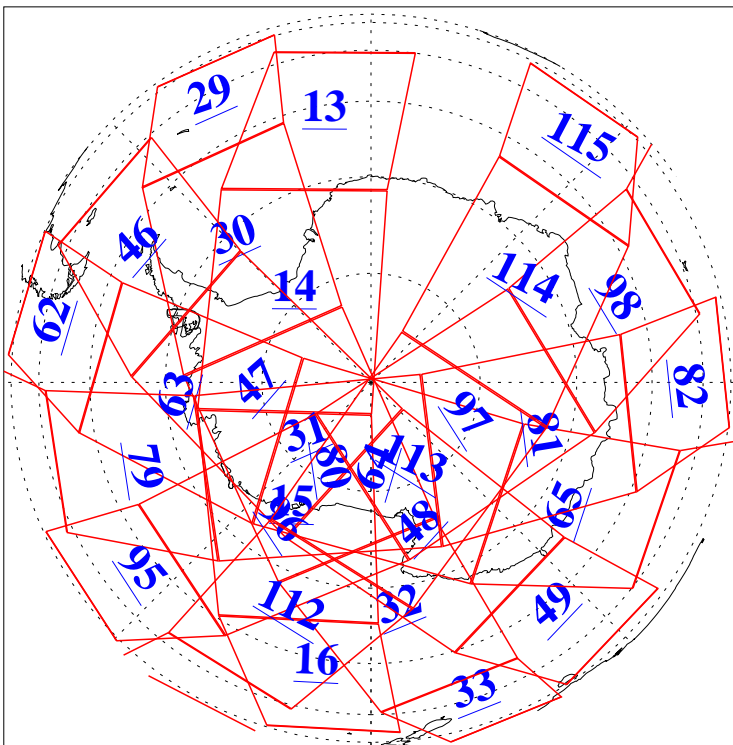

L1B Availability  
AMSU Granules: 239  
HSB Granules: 0  
AIRS Granules: 240

21 May 2018  
DoY 141  
Aqua Day 5861  
Granules: 1 to 120

Granules: 121 to 240

Legend: AMSU Available, HSB Available, AIRS Available

L1B Availability  
AMSU Granules: 239  
HSB Granules: 0  
AIRS Granules: 240

21 May 2018  
DoY 141  
Aqua Day 5861  
Ascending Granules

Descending Granules

Legend: AMSU Available, HSB Available, AIRS Available

L1B Availability  
 AMSU Granules: 239  
 HSB Granules: 0  
 AIRS Granules: 240

21 May 2018  
 DoY 141  
 Aqua Day 5861

Northern Hemisphere Granules

Southern Hemisphere Granules

Legend: AMSU Available, HSB Available, AIRS Available