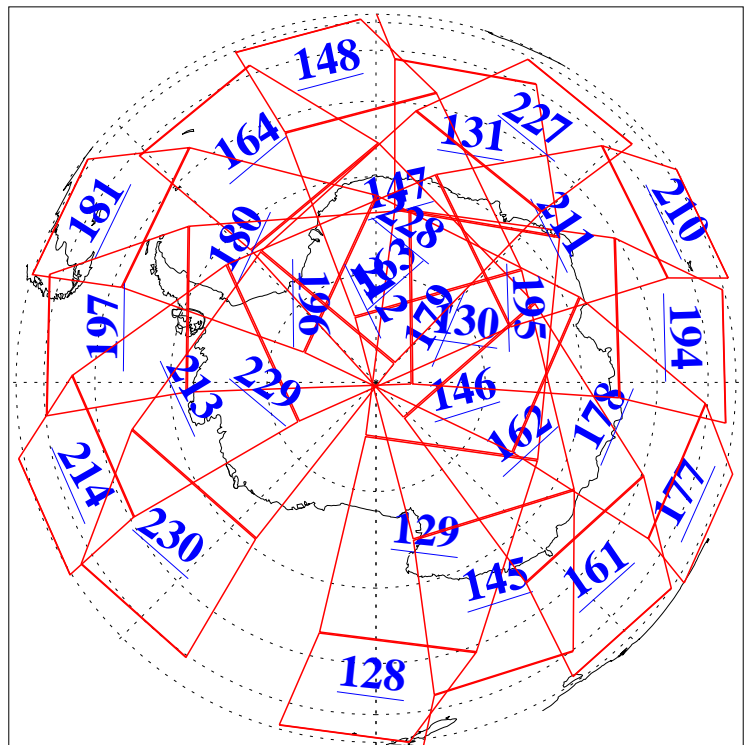

L1B Availability  
AMSU Granules: 239  
HSB Granules: 0  
AIRS Granules: 240

21 May 2018  
DoY 141  
Aqua Day 5861  
Granules: 1 to 120

Granules: 121 to 240

Legend: AMSU Available, HSB Available, AIRS Available

L1B Availability  
AMSU Granules: 239  
HSB Granules: 0  
AIRS Granules: 240

21 May 2018  
DoY 141  
Aqua Day 5861  
Ascending Granules

Descending Granules

Legend: AMSU Available, HSB Available, AIRS Available

L1B Availability  
 AMSU Granules: 239  
 HSB Granules: 0  
 AIRS Granules: 240

21 May 2018  
 DoY 141  
 Aqua Day 5861

Northern Hemisphere Granules

Southern Hemisphere Granules

Legend: AMSU Available, HSB Available, AIRS Available