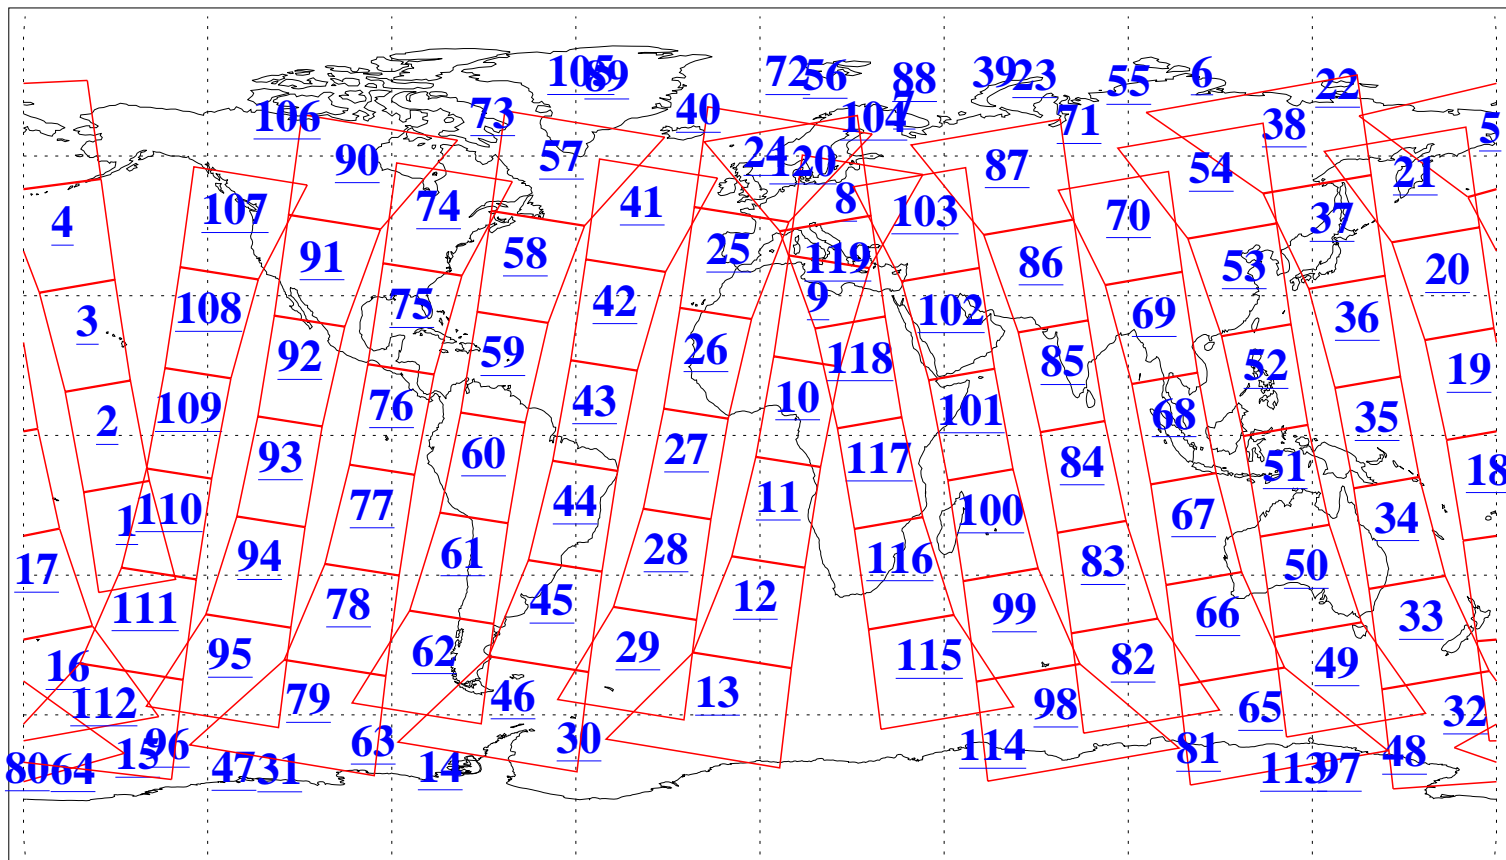

L1B Availability  
AMSU Granules: 239  
HSB Granules: 0  
AIRS Granules: 240

21 May 2018  
DoY 141  
Aqua Day 5861  
Granules: 1 to 120

Granules: 121 to 240

Legend: AMSU Available, HSB Available, AIRS Available

L1B Availability  
AMSU Granules: 239  
HSB Granules: 0  
AIRS Granules: 240

21 May 2018  
DoY 141  
Aqua Day 5861  
Ascending Granules

Descending Granules

Legend: AMSU Available, HSB Available, AIRS Available

L1B Availability  
 AMSU Granules: 239  
 HSB Granules: 0  
 AIRS Granules: 240

21 May 2018  
 DoY 141  
 Aqua Day 5861

Northern Hemisphere Granules

Southern Hemisphere Granules

Legend: AMSU Available, HSB Available, AIRS Available