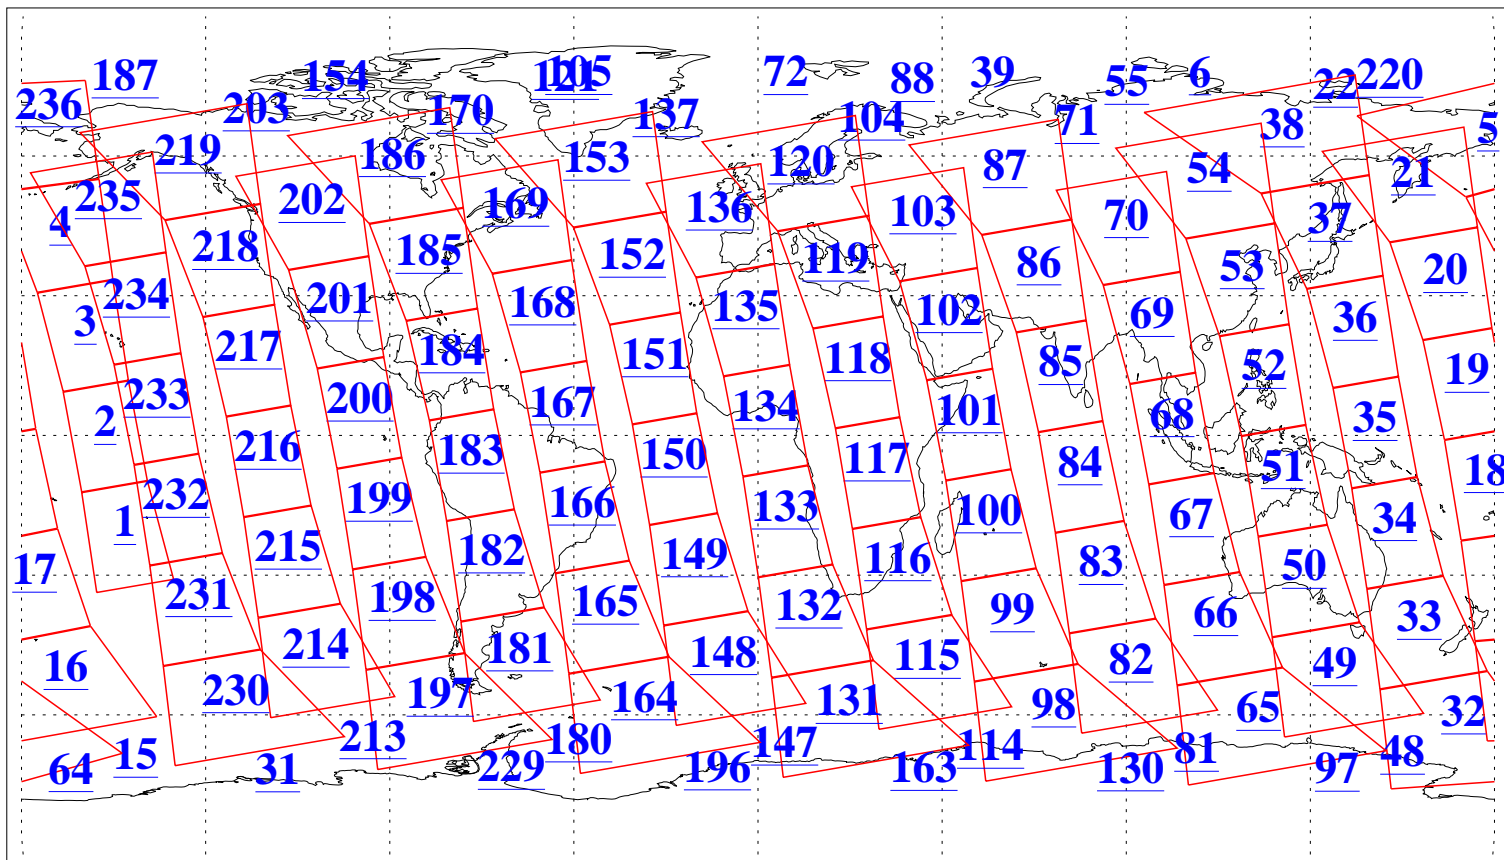

L1B Availability  
AMSU Granules: 239  
HSB Granules: 0  
AIRS Granules: 240

21 May 2018  
DoY 141  
Aqua Day 5861  
Granules: 1 to 120

Granules: 121 to 240

Legend: AMSU Available, HSB Available, AIRS Available

L1B Availability  
AMSU Granules: 239  
HSB Granules: 0  
AIRS Granules: 240

21 May 2018  
DoY 141  
Aqua Day 5861  
Ascending Granules

Descending Granules

Legend: AMSU Available, HSB Available, AIRS Available

L1B Availability  
 AMSU Granules: 239  
 HSB Granules: 0  
 AIRS Granules: 240

21 May 2018  
 DoY 141  
 Aqua Day 5861

Northern Hemisphere Granules

Southern Hemisphere Granules

Legend: AMSU Available, HSB Available, AIRS Available