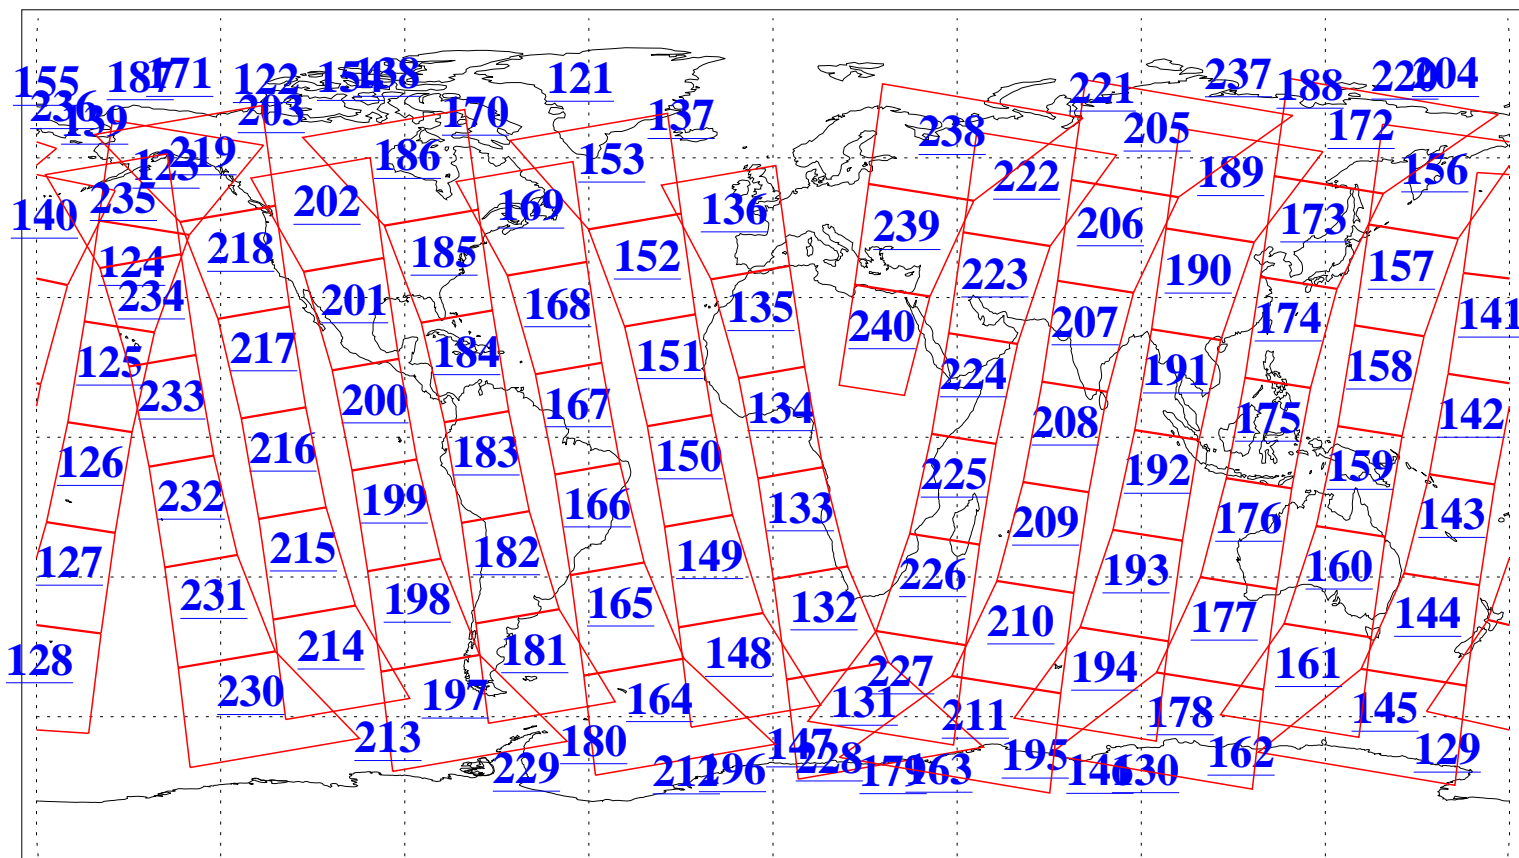

L1B Availability  
AMSU Granules: 239  
HSB Granules: 0  
AIRS Granules: 240

21 May 2018  
DoY 141  
Aqua Day 5861  
Granules: 1 to 120

Granules: 121 to 240

Legend: AMSU Available, HSB Available, AIRS Available

L1B Availability  
AMSU Granules: 239  
HSB Granules: 0  
AIRS Granules: 240

21 May 2018  
DoY 141  
Aqua Day 5861  
Ascending Granules

Descending Granules

Legend: AMSU Available, HSB Available, AIRS Available

L1B Availability  
 AMSU Granules: 239  
 HSB Granules: 0  
 AIRS Granules: 240

21 May 2018  
 DoY 141  
 Aqua Day 5861

Northern Hemisphere Granules

Southern Hemisphere Granules

Legend: AMSU Available, HSB Available, AIRS Available