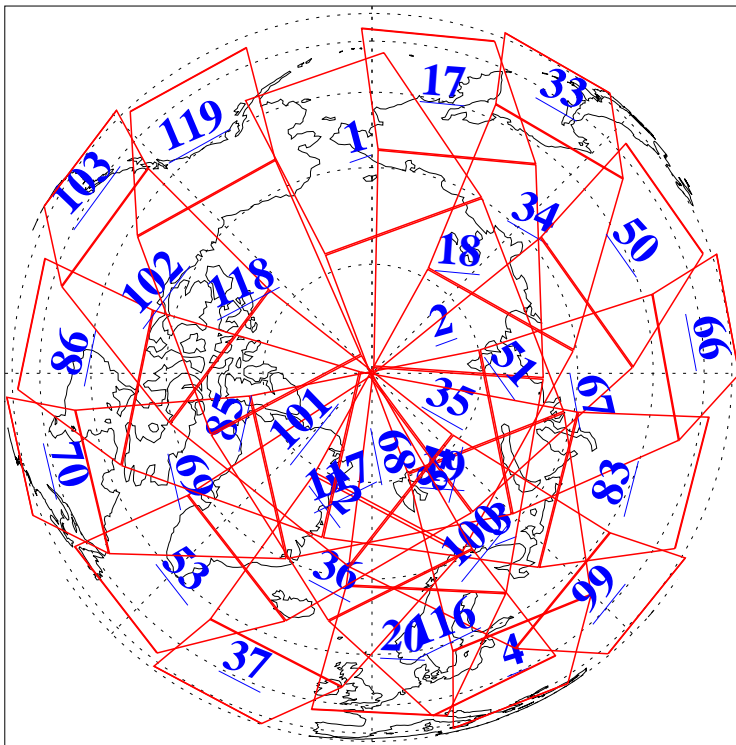

L1B Availability
AMSU Granules: 240
HSB Granules: 0
AIRS Granules: 240

23 Apr 2018
DoY 113
Aqua Day 5833
Granules: 1 to 120

Granules: 121 to 240

Legend: AMSU Available, HSB Available, AIRS Available

L1B Availability
AMSU Granules: 240
HSB Granules: 0
AIRS Granules: 240

23 Apr 2018
DoY 113
Aqua Day 5833

Ascending Granules

Descending Granules

Legend: AMSU Available, HSB Available, AIRS Available

L1B Availability
AMSU Granules: 240
HSB Granules: 0
AIRS Granules: 240

23 Apr 2018
DoY 113
Aqua Day 5833

Northern Hemisphere Granules

Southern Hemisphere Granules

Legend: AMSU Available, HSB Available, AIRS Available