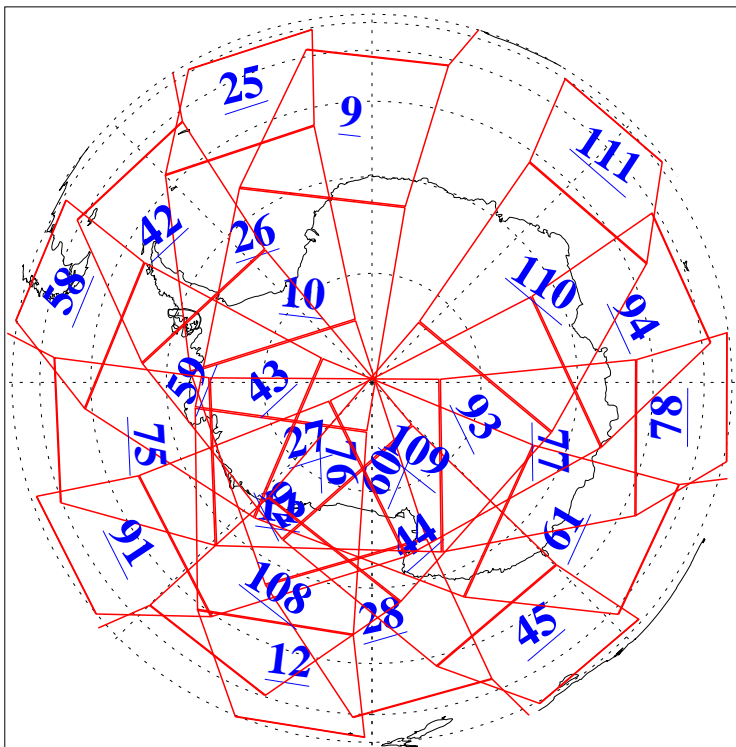

L1B Availability
AMSU Granules: 240
HSB Granules: 0
AIRS Granules: 240

23 Apr 2018
DoY 113
Aqua Day 5833
Granules: 1 to 120

Granules: 121 to 240

Legend: AMSU Available, HSB Available, AIRS Available

L1B Availability
AMSU Granules: 240
HSB Granules: 0
AIRS Granules: 240

23 Apr 2018
DoY 113
Aqua Day 5833

Ascending Granules

Descending Granules

Legend: AMSU Available, HSB Available, AIRS Available

L1B Availability
AMSU Granules: 240
HSB Granules: 0
AIRS Granules: 240

23 Apr 2018
DoY 113
Aqua Day 5833

Northern Hemisphere Granules

Southern Hemisphere Granules

Legend: AMSU Available, HSB Available, AIRS Available