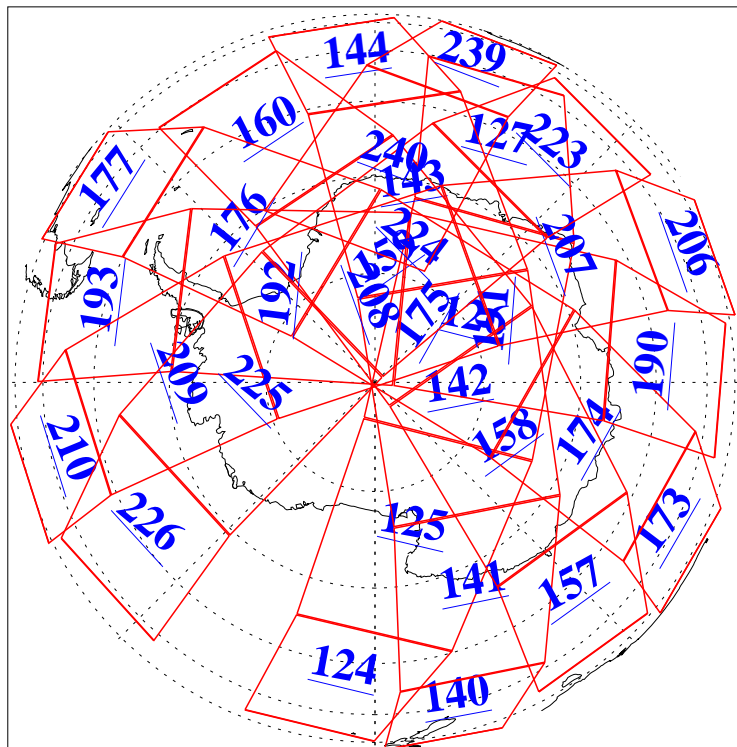

L1B Availability
AMSU Granules: 240
HSB Granules: 0
AIRS Granules: 240

23 Apr 2018
DoY 113
Aqua Day 5833
Granules: 1 to 120

Granules: 121 to 240

Legend: AMSU Available, HSB Available, AIRS Available

L1B Availability
AMSU Granules: 240
HSB Granules: 0
AIRS Granules: 240

23 Apr 2018
DoY 113
Aqua Day 5833

Ascending Granules

Descending Granules

Legend: AMSU Available, HSB Available, AIRS Available

L1B Availability
AMSU Granules: 240
HSB Granules: 0
AIRS Granules: 240

23 Apr 2018
DoY 113
Aqua Day 5833

Northern Hemisphere Granules

Southern Hemisphere Granules

Legend: AMSU Available, HSB Available, AIRS Available