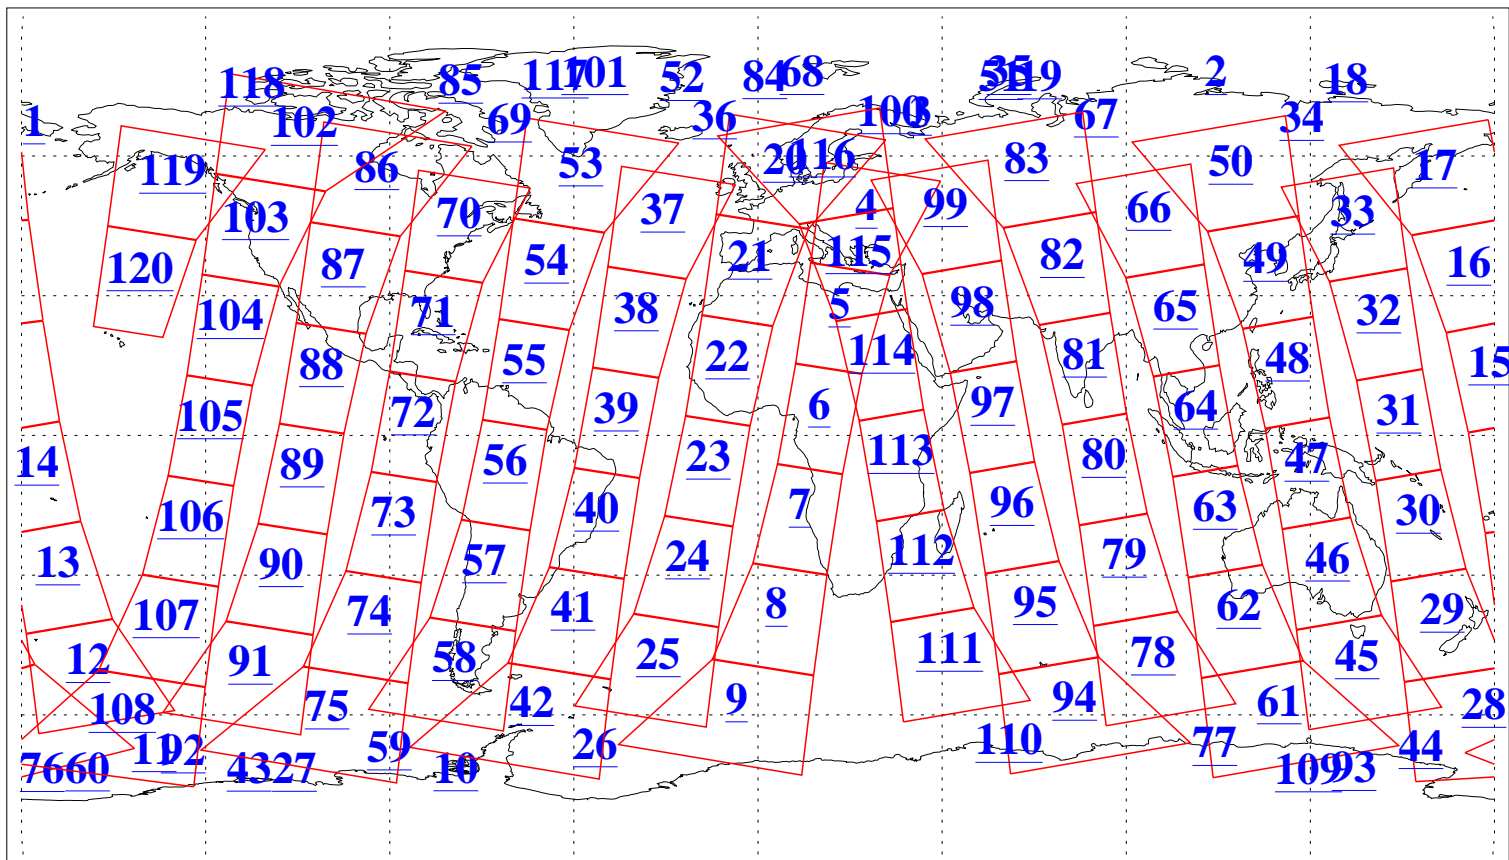

L1B Availability
AMSU Granules: 240
HSB Granules: 0
AIRS Granules: 240

23 Apr 2018
DoY 113
Aqua Day 5833
Granules: 1 to 120

Granules: 121 to 240

Legend: AMSU Available, HSB Available, AIRS Available

L1B Availability
AMSU Granules: 240
HSB Granules: 0
AIRS Granules: 240

23 Apr 2018
DoY 113
Aqua Day 5833

Ascending Granules

Descending Granules

Legend: AMSU Available, HSB Available, AIRS Available

L1B Availability
AMSU Granules: 240
HSB Granules: 0
AIRS Granules: 240

23 Apr 2018
DoY 113
Aqua Day 5833

Northern Hemisphere Granules

Southern Hemisphere Granules

Legend: AMSU Available, HSB Available, AIRS Available