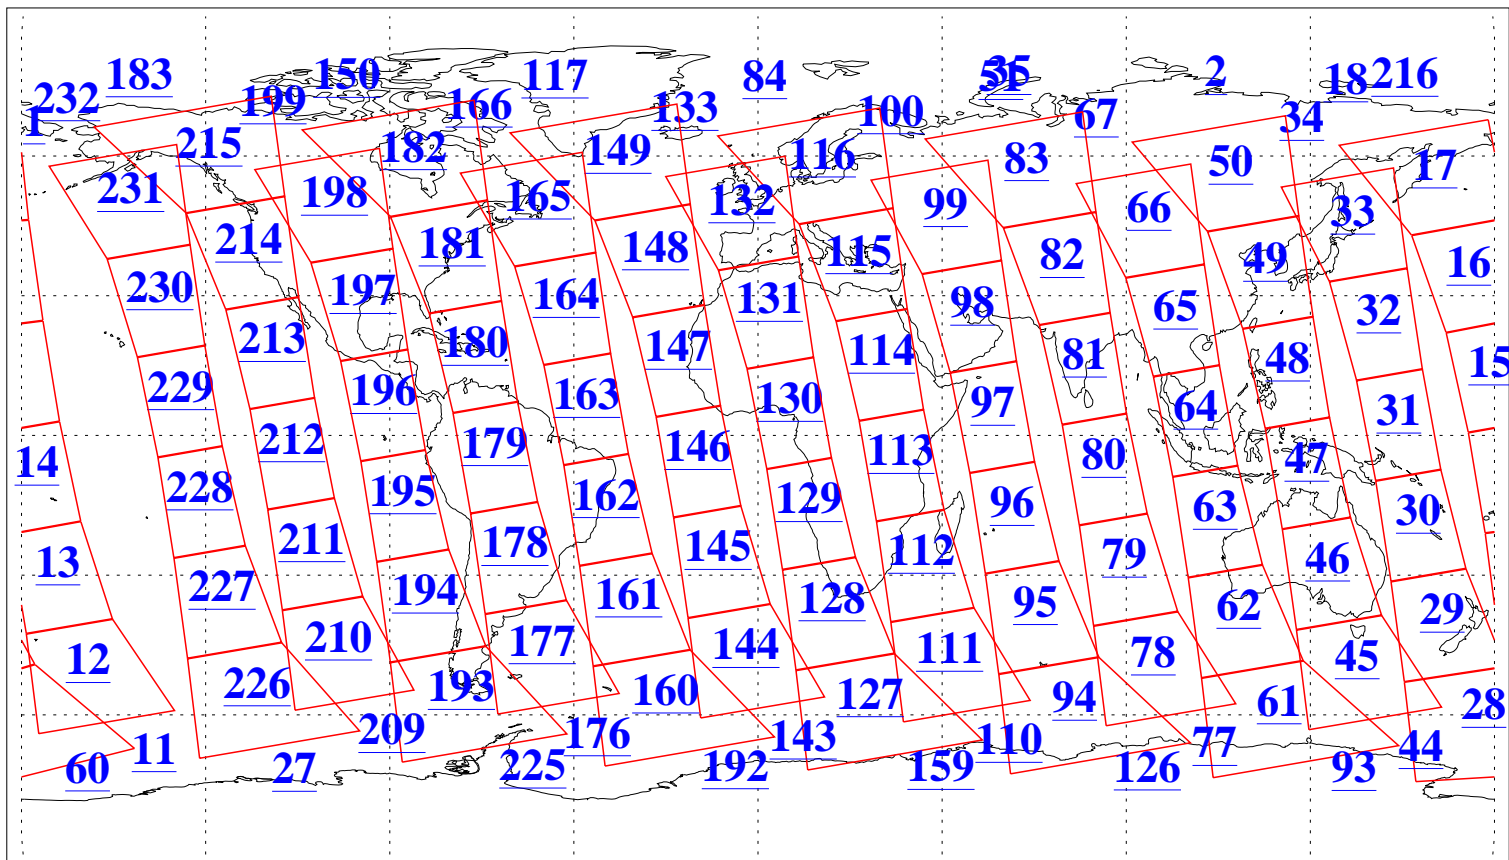

L1B Availability
AMSU Granules: 240
HSB Granules: 0
AIRS Granules: 240

23 Apr 2018
DoY 113
Aqua Day 5833
Granules: 1 to 120

Granules: 121 to 240

Legend: AMSU Available, HSB Available, AIRS Available

L1B Availability
AMSU Granules: 240
HSB Granules: 0
AIRS Granules: 240

23 Apr 2018
DoY 113
Aqua Day 5833

Ascending Granules

Descending Granules

Legend: AMSU Available, HSB Available, AIRS Available

L1B Availability
AMSU Granules: 240
HSB Granules: 0
AIRS Granules: 240

23 Apr 2018
DoY 113
Aqua Day 5833

Northern Hemisphere Granules

Southern Hemisphere Granules

Legend: AMSU Available, HSB Available, AIRS Available