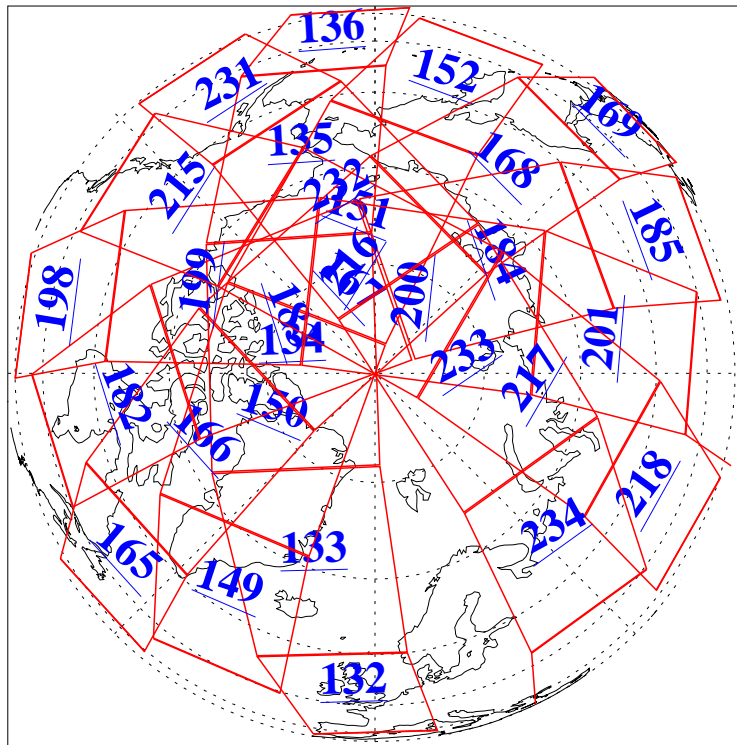

L1B Availability
AMSU Granules: 240
HSB Granules: 0
AIRS Granules: 240

23 Apr 2018
DoY 113
Aqua Day 5833
Granules: 1 to 120

Granules: 121 to 240

Legend: AMSU Available, HSB Available, AIRS Available

L1B Availability
AMSU Granules: 240
HSB Granules: 0
AIRS Granules: 240

23 Apr 2018
DoY 113
Aqua Day 5833

Ascending Granules

Descending Granules

Legend: AMSU Available, HSB Available, AIRS Available

L1B Availability
AMSU Granules: 240
HSB Granules: 0
AIRS Granules: 240

23 Apr 2018
DoY 113
Aqua Day 5833

Northern Hemisphere Granules

Southern Hemisphere Granules

Legend: AMSU Available, HSB Available, AIRS Available