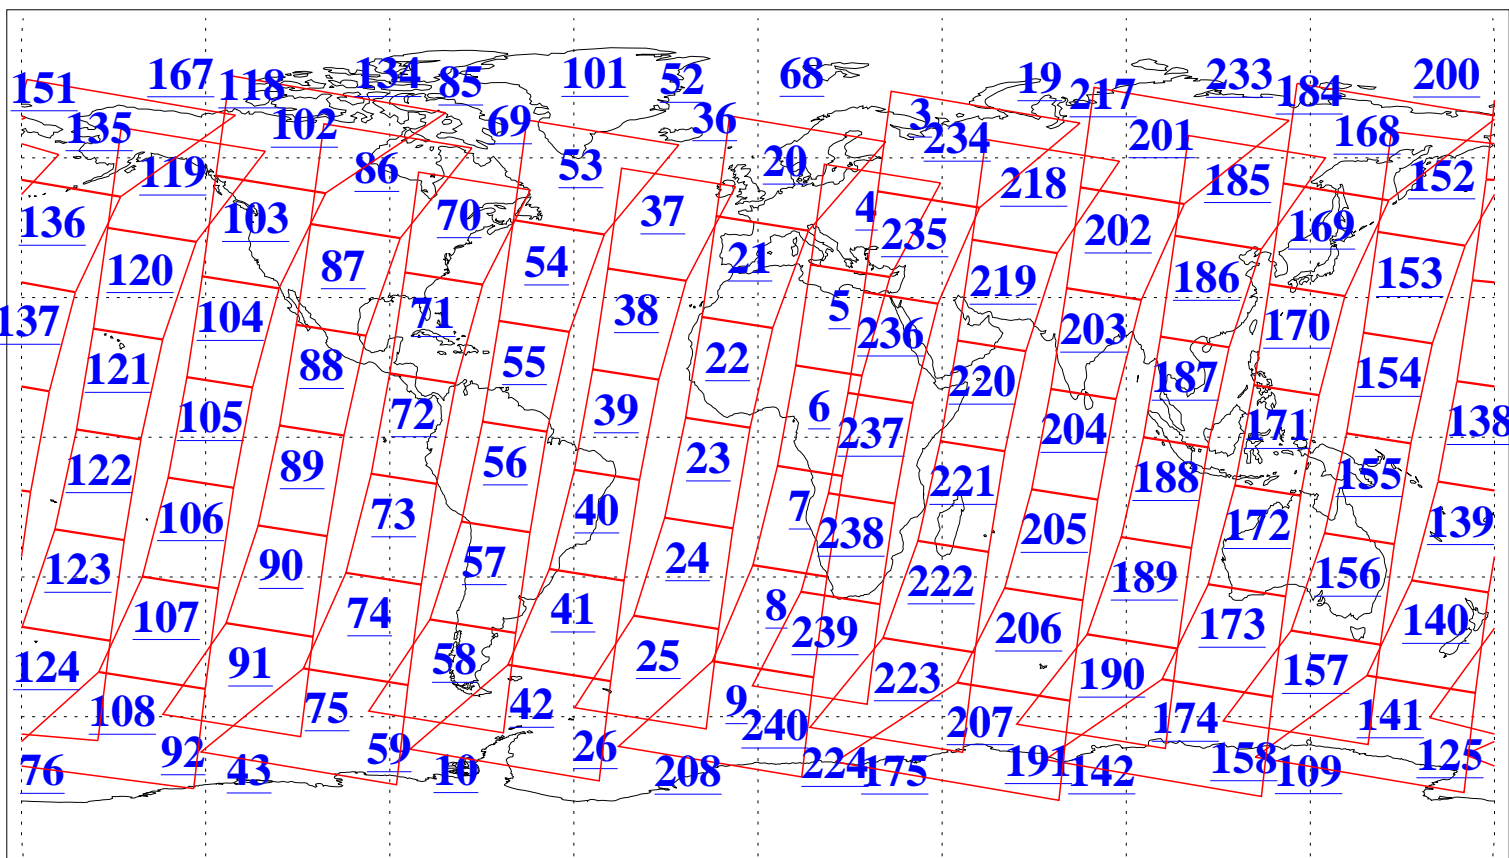

L1B Availability
AMSU Granules: 240
HSB Granules: 0
AIRS Granules: 240

23 Apr 2018
DoY 113
Aqua Day 5833
Granules: 1 to 120

Granules: 121 to 240

Legend: AMSU Available, HSB Available, AIRS Available

L1B Availability
AMSU Granules: 240
HSB Granules: 0
AIRS Granules: 240

23 Apr 2018
DoY 113
Aqua Day 5833

Ascending Granules

Descending Granules

Legend: AMSU Available, HSB Available, AIRS Available

L1B Availability
AMSU Granules: 240
HSB Granules: 0
AIRS Granules: 240

23 Apr 2018
DoY 113
Aqua Day 5833

Northern Hemisphere Granules

Southern Hemisphere Granules

Legend: AMSU Available, HSB Available, AIRS Available