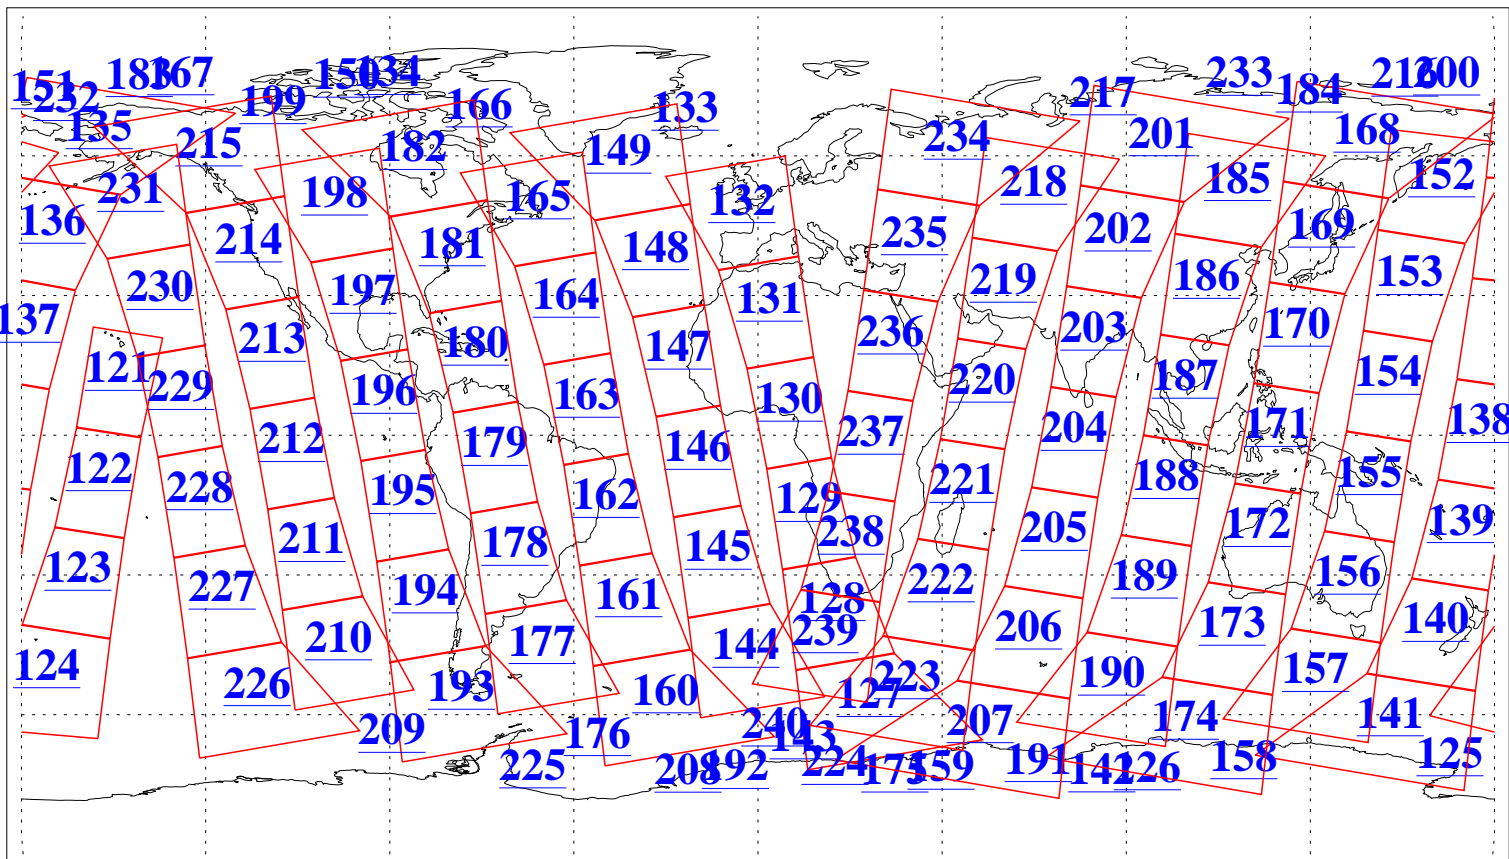

L1B Availability
AMSU Granules: 240
HSB Granules: 0
AIRS Granules: 240

23 Apr 2018
DoY 113
Aqua Day 5833
Granules: 1 to 120

Granules: 121 to 240

Legend: AMSU Available, HSB Available, AIRS Available

L1B Availability
AMSU Granules: 240
HSB Granules: 0
AIRS Granules: 240

23 Apr 2018
DoY 113
Aqua Day 5833

Ascending Granules

Descending Granules

Legend: AMSU Available, HSB Available, AIRS Available

L1B Availability
AMSU Granules: 240
HSB Granules: 0
AIRS Granules: 240

23 Apr 2018
DoY 113
Aqua Day 5833

Northern Hemisphere Granules

Southern Hemisphere Granules

Legend: AMSU Available, HSB Available, AIRS Available