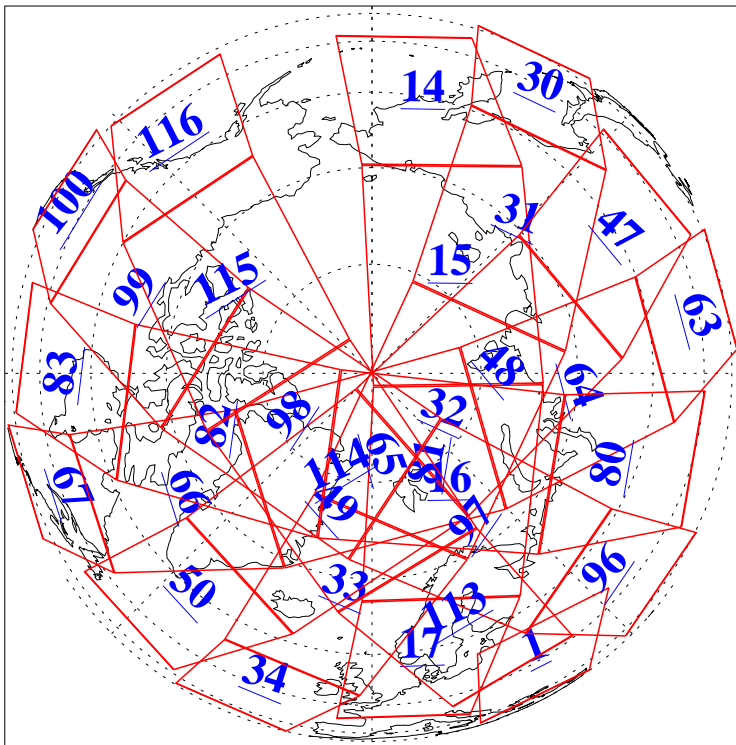

L1B Availability
AMSU Granules: 240
HSB Granules: 0
AIRS Granules: 240

18 Apr 2018
DoY 108
Aqua Day 5828
Granules: 1 to 120

Granules: 121 to 240

Legend: AMSU Available, HSB Available, AIRS Available

L1B Availability
AMSU Granules: 240
HSB Granules: 0
AIRS Granules: 240

18 Apr 2018
DoY 108
Aqua Day 5828

Ascending Granules

Descending Granules

Legend: AMSU Available, HSB Available, AIRS Available

L1B Availability
AMSU Granules: 240
HSB Granules: 0
AIRS Granules: 240

18 Apr 2018
DoY 108
Aqua Day 5828

Northern Hemisphere Granules

Southern Hemisphere Granules

Legend: AMSU Available, HSB Available, AIRS Available