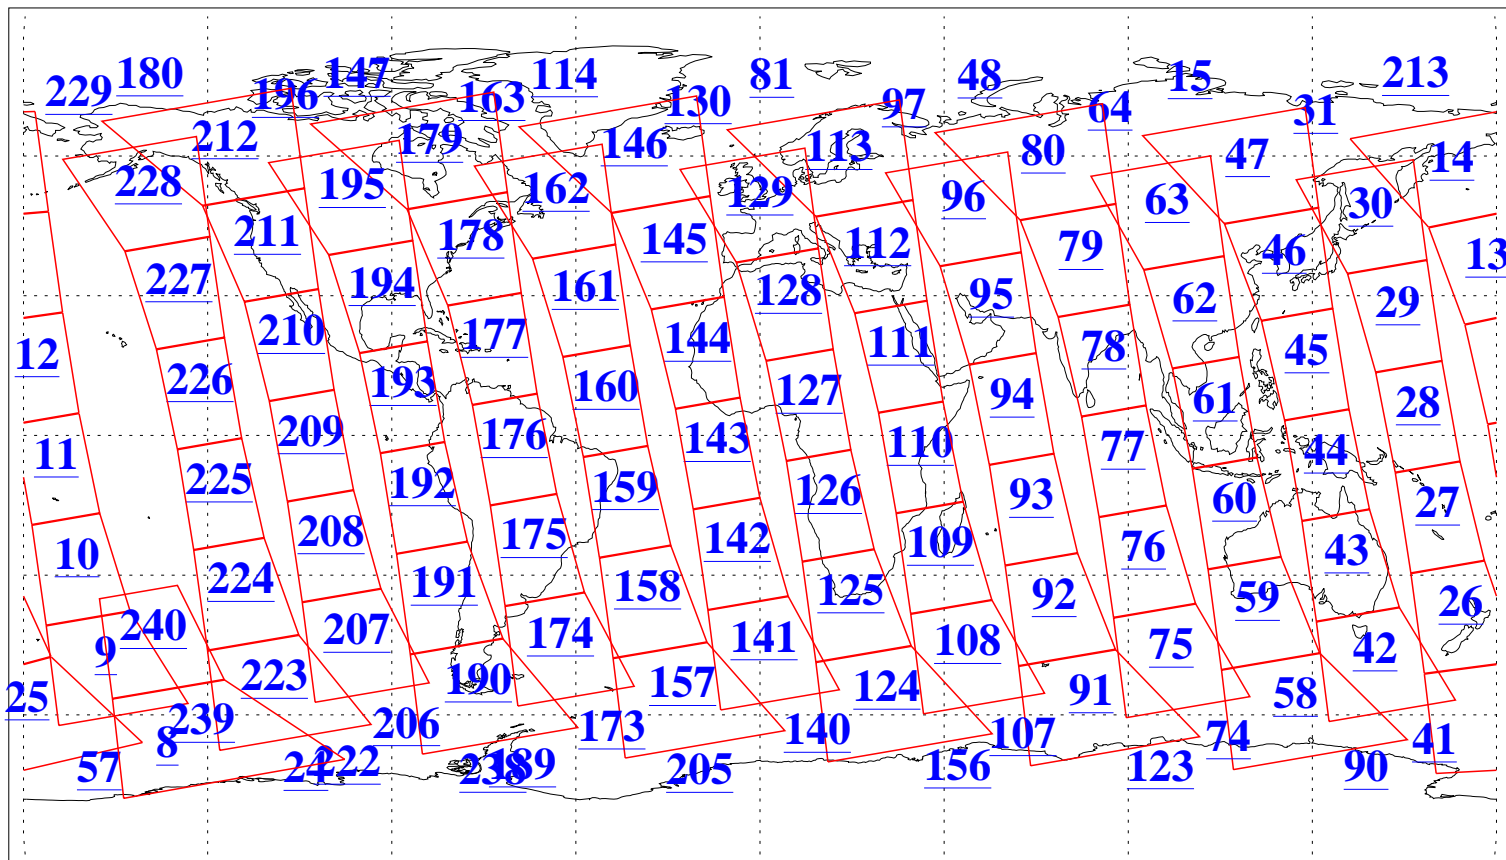

L1B Availability
AMSU Granules: 240
HSB Granules: 0
AIRS Granules: 240

18 Apr 2018
DoY 108
Aqua Day 5828
Granules: 1 to 120

Granules: 121 to 240

Legend: AMSU Available, HSB Available, AIRS Available

L1B Availability
AMSU Granules: 240
HSB Granules: 0
AIRS Granules: 240

18 Apr 2018
DoY 108
Aqua Day 5828

Ascending Granules

Descending Granules

Legend: AMSU Available, HSB Available, AIRS Available

L1B Availability
AMSU Granules: 240
HSB Granules: 0
AIRS Granules: 240

18 Apr 2018
DoY 108
Aqua Day 5828

Northern Hemisphere Granules

Southern Hemisphere Granules

Legend: AMSU Available, HSB Available, AIRS Available