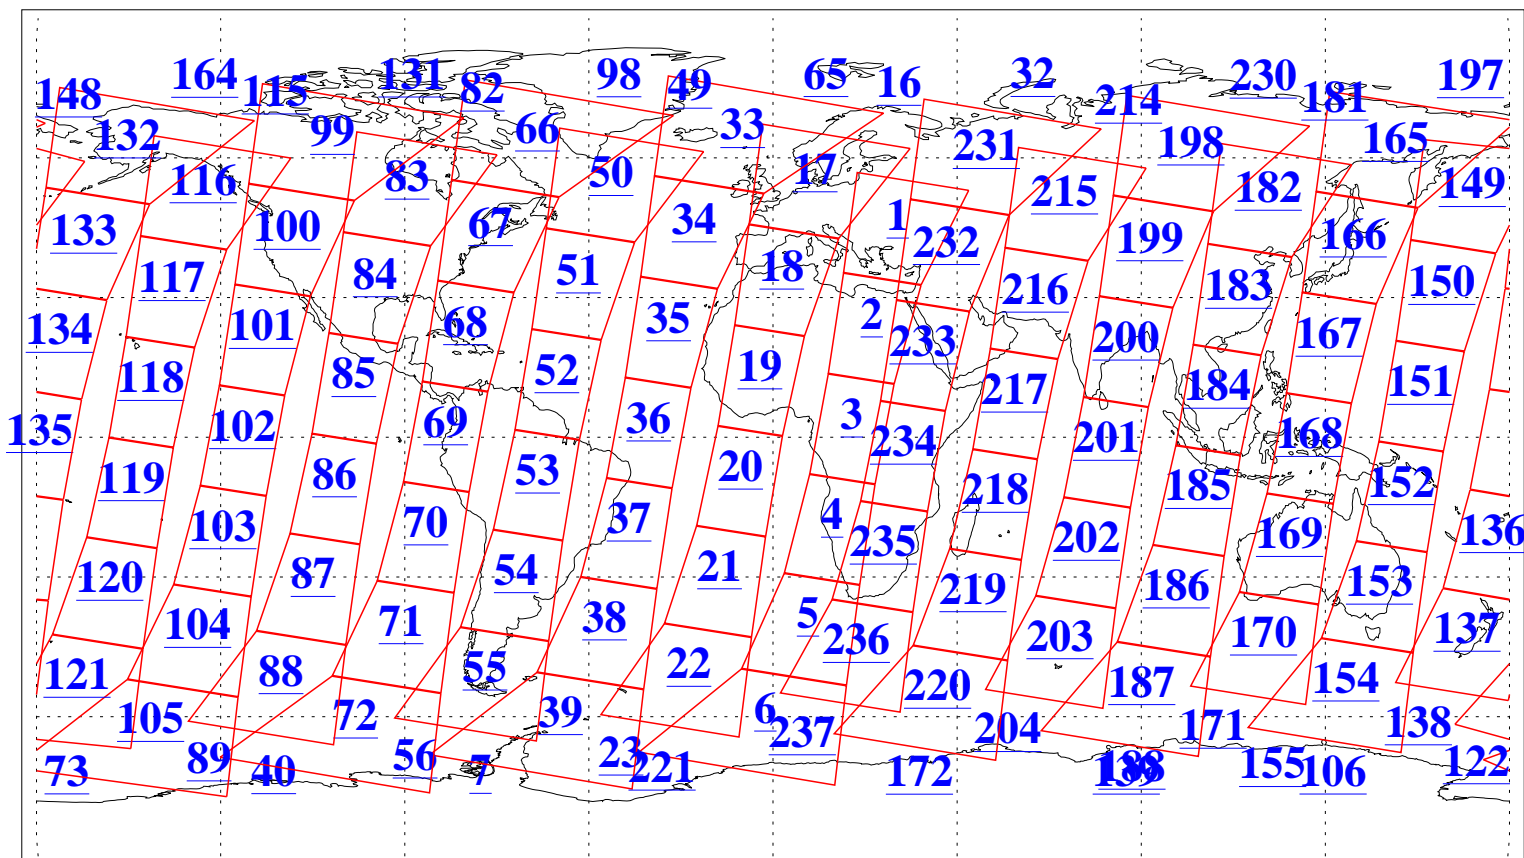

L1B Availability
AMSU Granules: 240
HSB Granules: 0
AIRS Granules: 240

18 Apr 2018
DoY 108
Aqua Day 5828
Granules: 1 to 120

Granules: 121 to 240

Legend: AMSU Available, HSB Available, AIRS Available

L1B Availability
AMSU Granules: 240
HSB Granules: 0
AIRS Granules: 240

18 Apr 2018
DoY 108
Aqua Day 5828

Ascending Granules

Descending Granules

Legend: AMSU Available, HSB Available, AIRS Available

L1B Availability
AMSU Granules: 240
HSB Granules: 0
AIRS Granules: 240

18 Apr 2018
DoY 108
Aqua Day 5828

Northern Hemisphere Granules

Southern Hemisphere Granules

Legend: AMSU Available, HSB Available, AIRS Available