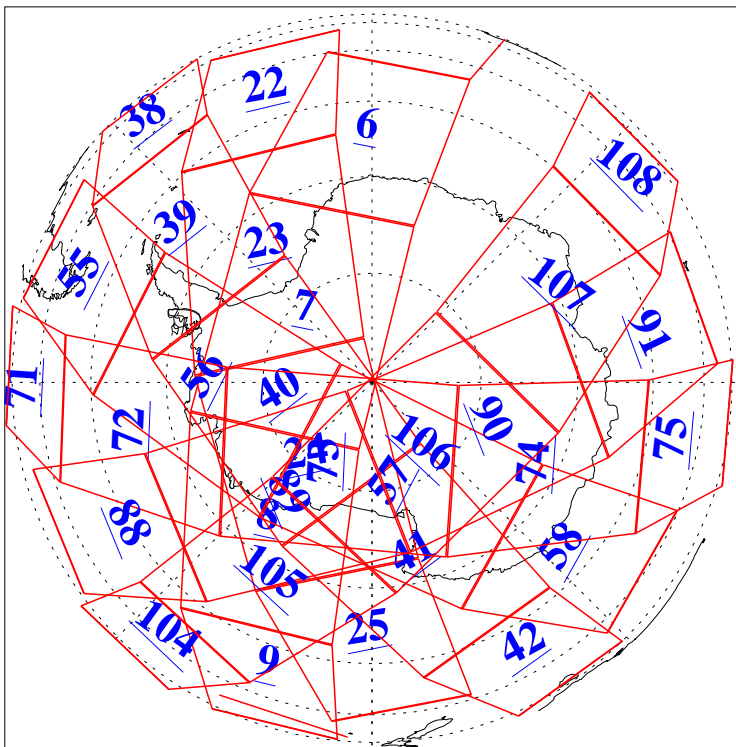

L1B Availability
AMSU Granules: 240
HSB Granules: 0
AIRS Granules: 240

18 Apr 2018
DoY 108
Aqua Day 5828
Granules: 1 to 120

Granules: 121 to 240

Legend: AMSU Available, HSB Available, AIRS Available

L1B Availability
AMSU Granules: 240
HSB Granules: 0
AIRS Granules: 240

18 Apr 2018
DoY 108
Aqua Day 5828

Ascending Granules

Descending Granules

Legend: AMSU Available, HSB Available, AIRS Available

L1B Availability
AMSU Granules: 240
HSB Granules: 0
AIRS Granules: 240

18 Apr 2018
DoY 108
Aqua Day 5828

Northern Hemisphere Granules

Southern Hemisphere Granules

Legend: AMSU Available, HSB Available, AIRS Available