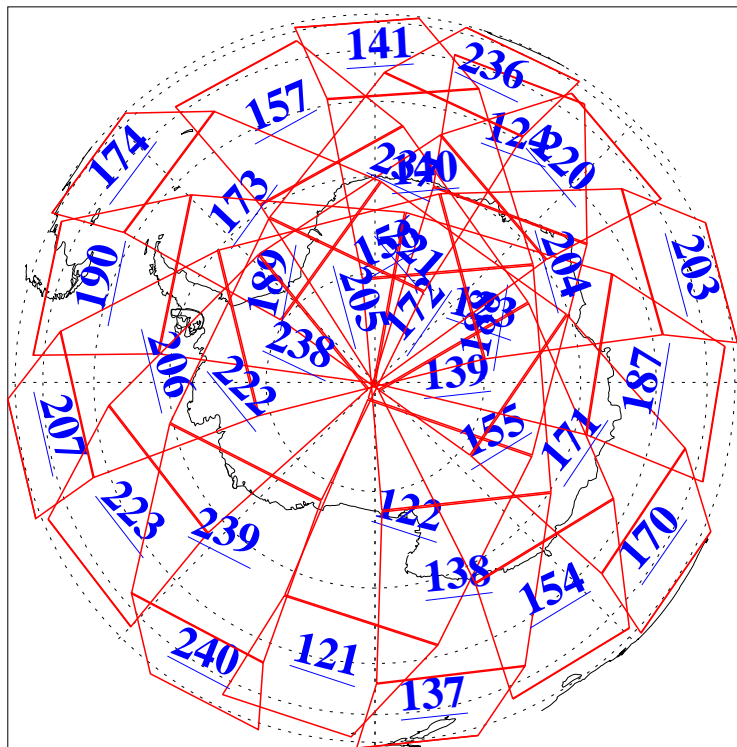

L1B Availability
AMSU Granules: 240
HSB Granules: 0
AIRS Granules: 240

18 Apr 2018
DoY 108
Aqua Day 5828
Granules: 1 to 120

Granules: 121 to 240

Legend: AMSU Available, HSB Available, AIRS Available

L1B Availability
AMSU Granules: 240
HSB Granules: 0
AIRS Granules: 240

18 Apr 2018
DoY 108
Aqua Day 5828

Ascending Granules

Descending Granules

Legend: AMSU Available, HSB Available, AIRS Available

L1B Availability
AMSU Granules: 240
HSB Granules: 0
AIRS Granules: 240

18 Apr 2018
DoY 108
Aqua Day 5828

Northern Hemisphere Granules

Southern Hemisphere Granules

Legend: AMSU Available, HSB Available, AIRS Available