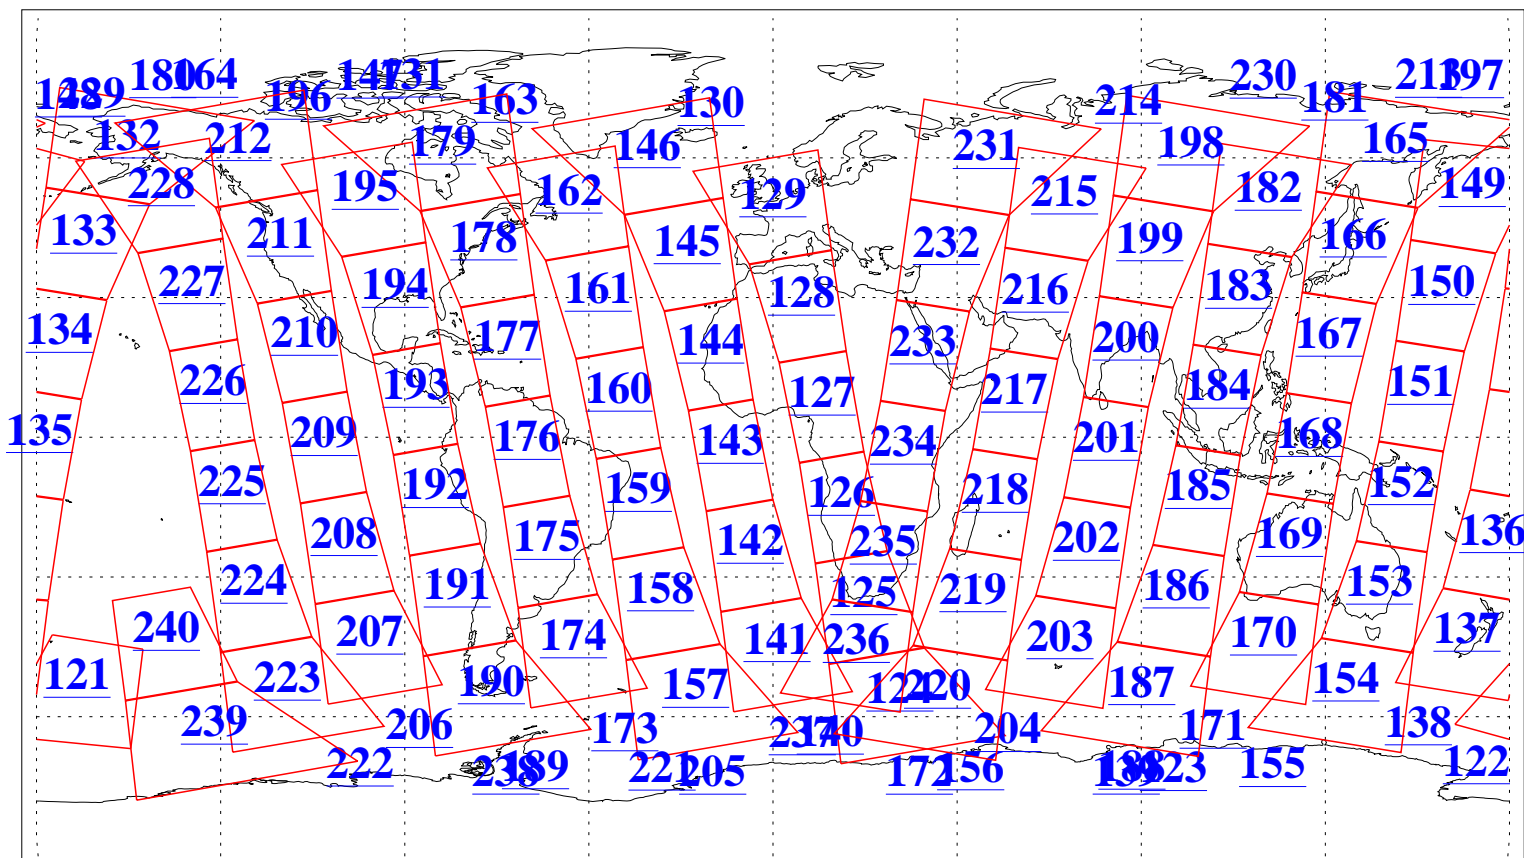

L1B Availability
AMSU Granules: 240
HSB Granules: 0
AIRS Granules: 240

18 Apr 2018
DoY 108
Aqua Day 5828
Granules: 1 to 120

Granules: 121 to 240

Legend: AMSU Available, HSB Available, AIRS Available

L1B Availability
AMSU Granules: 240
HSB Granules: 0
AIRS Granules: 240

18 Apr 2018
DoY 108
Aqua Day 5828

Ascending Granules

Descending Granules

Legend: AMSU Available, HSB Available, AIRS Available

L1B Availability
AMSU Granules: 240
HSB Granules: 0
AIRS Granules: 240

18 Apr 2018
DoY 108
Aqua Day 5828

Northern Hemisphere Granules

Southern Hemisphere Granules

Legend: AMSU Available, HSB Available, AIRS Available