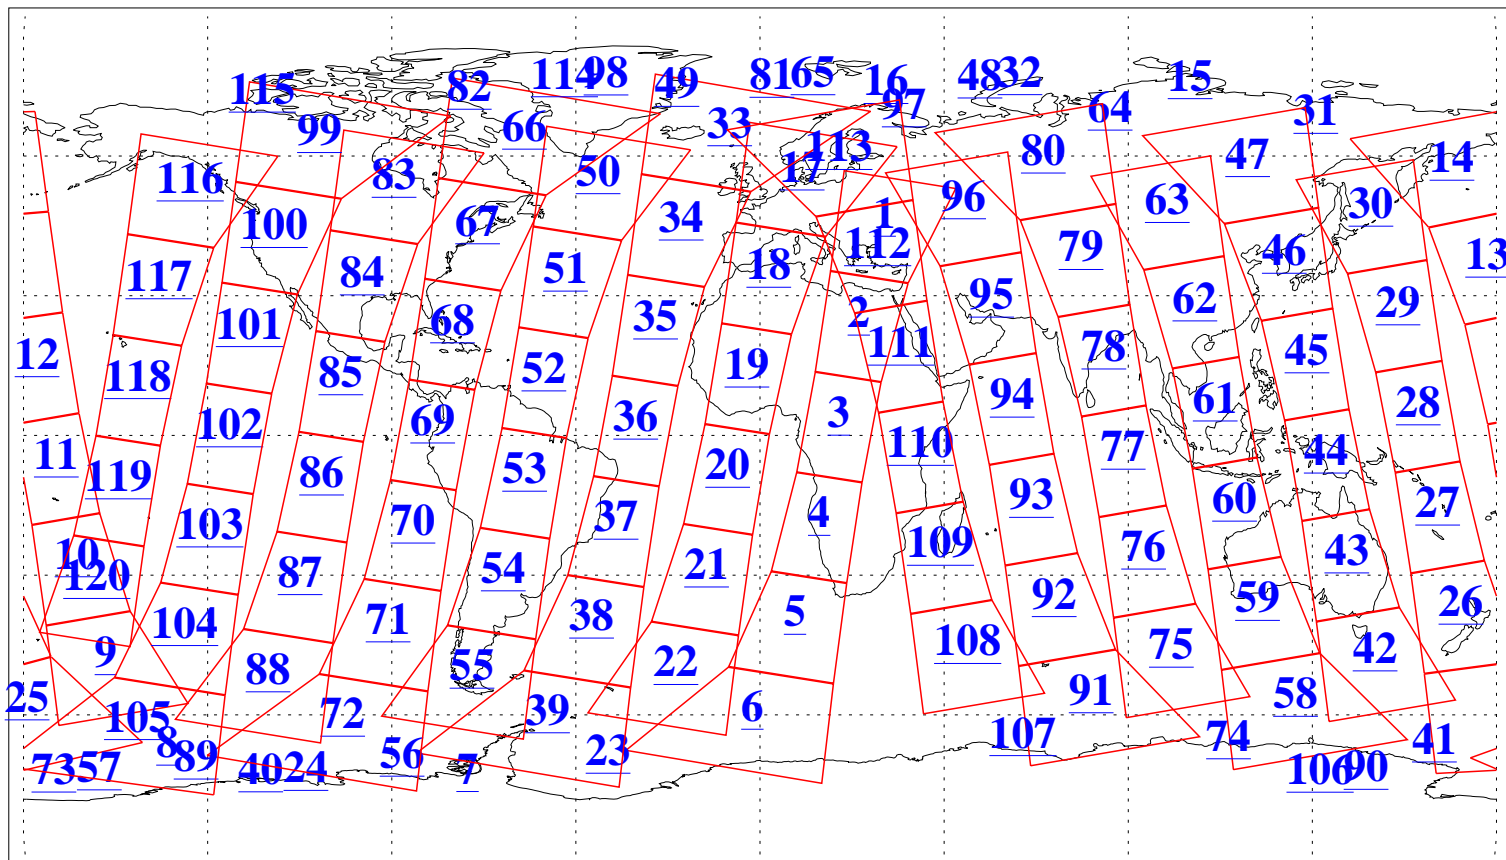

L1B Availability
AMSU Granules: 240
HSB Granules: 0
AIRS Granules: 240

18 Apr 2018
DoY 108
Aqua Day 5828
Granules: 1 to 120

Granules: 121 to 240

Legend: AMSU Available, HSB Available, AIRS Available

L1B Availability
AMSU Granules: 240
HSB Granules: 0
AIRS Granules: 240

18 Apr 2018
DoY 108
Aqua Day 5828

Ascending Granules

Descending Granules

Legend: AMSU Available, HSB Available, AIRS Available

L1B Availability
AMSU Granules: 240
HSB Granules: 0
AIRS Granules: 240

18 Apr 2018
DoY 108
Aqua Day 5828

Northern Hemisphere Granules

Southern Hemisphere Granules

Legend: AMSU Available, HSB Available, AIRS Available