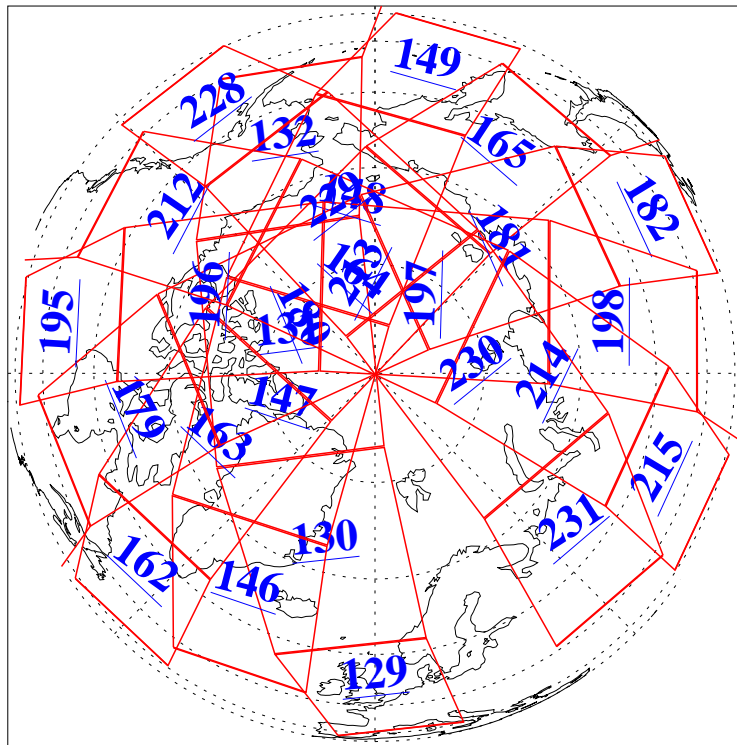

L1B Availability
AMSU Granules: 240
HSB Granules: 0
AIRS Granules: 240

18 Apr 2018
DoY 108
Aqua Day 5828
Granules: 1 to 120

Granules: 121 to 240

Legend: AMSU Available, HSB Available, AIRS Available

L1B Availability
AMSU Granules: 240
HSB Granules: 0
AIRS Granules: 240

18 Apr 2018
DoY 108
Aqua Day 5828

Ascending Granules

Descending Granules

Legend: AMSU Available, HSB Available, AIRS Available

L1B Availability
AMSU Granules: 240
HSB Granules: 0
AIRS Granules: 240

18 Apr 2018
DoY 108
Aqua Day 5828

Northern Hemisphere Granules

Southern Hemisphere Granules

Legend: AMSU Available, HSB Available, AIRS Available