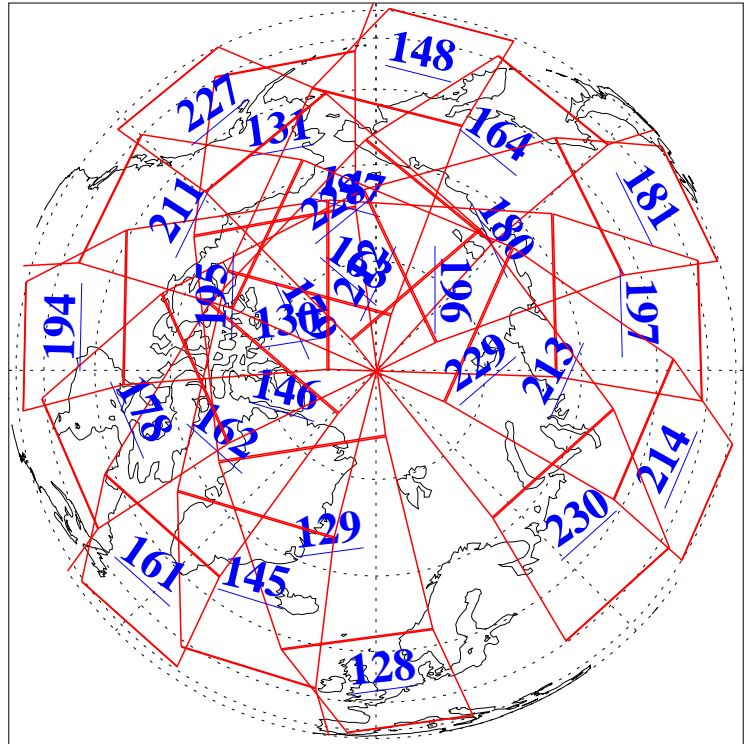

L1B Availability
AMSU Granules: 240
HSB Granules: 0
AIRS Granules: 238

11 Apr 2018
DoY 101
Aqua Day 5821
Granules: 1 to 120

Granules: 121 to 240

Legend: AMSU Available, HSB Available, AIRS Available

L1B Availability
AMSU Granules: 240
HSB Granules: 0
AIRS Granules: 238

11 Apr 2018
DoY 101
Aqua Day 5821

Ascending Granules

Descending Granules

Legend: AMSU Available, HSB Available, AIRS Available

L1B Availability
 AMSU Granules: 240
 HSB Granules: 0
 AIRS Granules: 238

11 Apr 2018
 DoY 101
 Aqua Day 5821

Northern Hemisphere Granules

Southern Hemisphere Granules

Legend: AMSU Available, HSB Available, AIRS Available