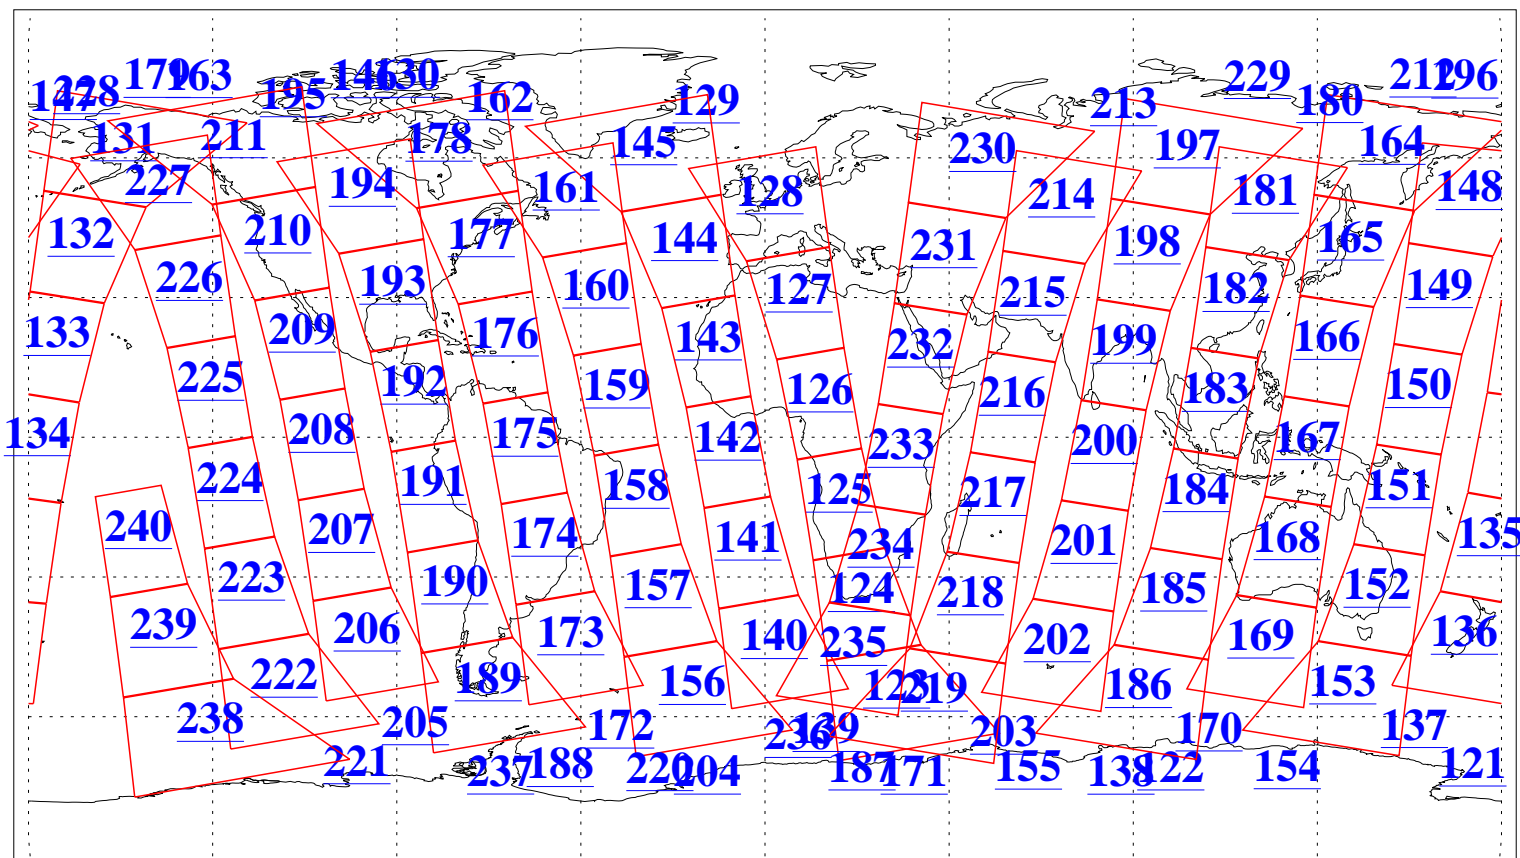

L1B Availability
AMSU Granules: 240
HSB Granules: 0
AIRS Granules: 238

11 Apr 2018
DoY 101
Aqua Day 5821
Granules: 1 to 120

Granules: 121 to 240

Legend: AMSU Available, HSB Available, AIRS Available

L1B Availability
AMSU Granules: 240
HSB Granules: 0
AIRS Granules: 238

11 Apr 2018
DoY 101
Aqua Day 5821

Ascending Granules

Descending Granules

Legend: AMSU Available, HSB Available, AIRS Available

L1B Availability
 AMSU Granules: 240
 HSB Granules: 0
 AIRS Granules: 238

11 Apr 2018
 DoY 101
 Aqua Day 5821

Northern Hemisphere Granules

Southern Hemisphere Granules

Legend: AMSU Available, HSB Available, AIRS Available