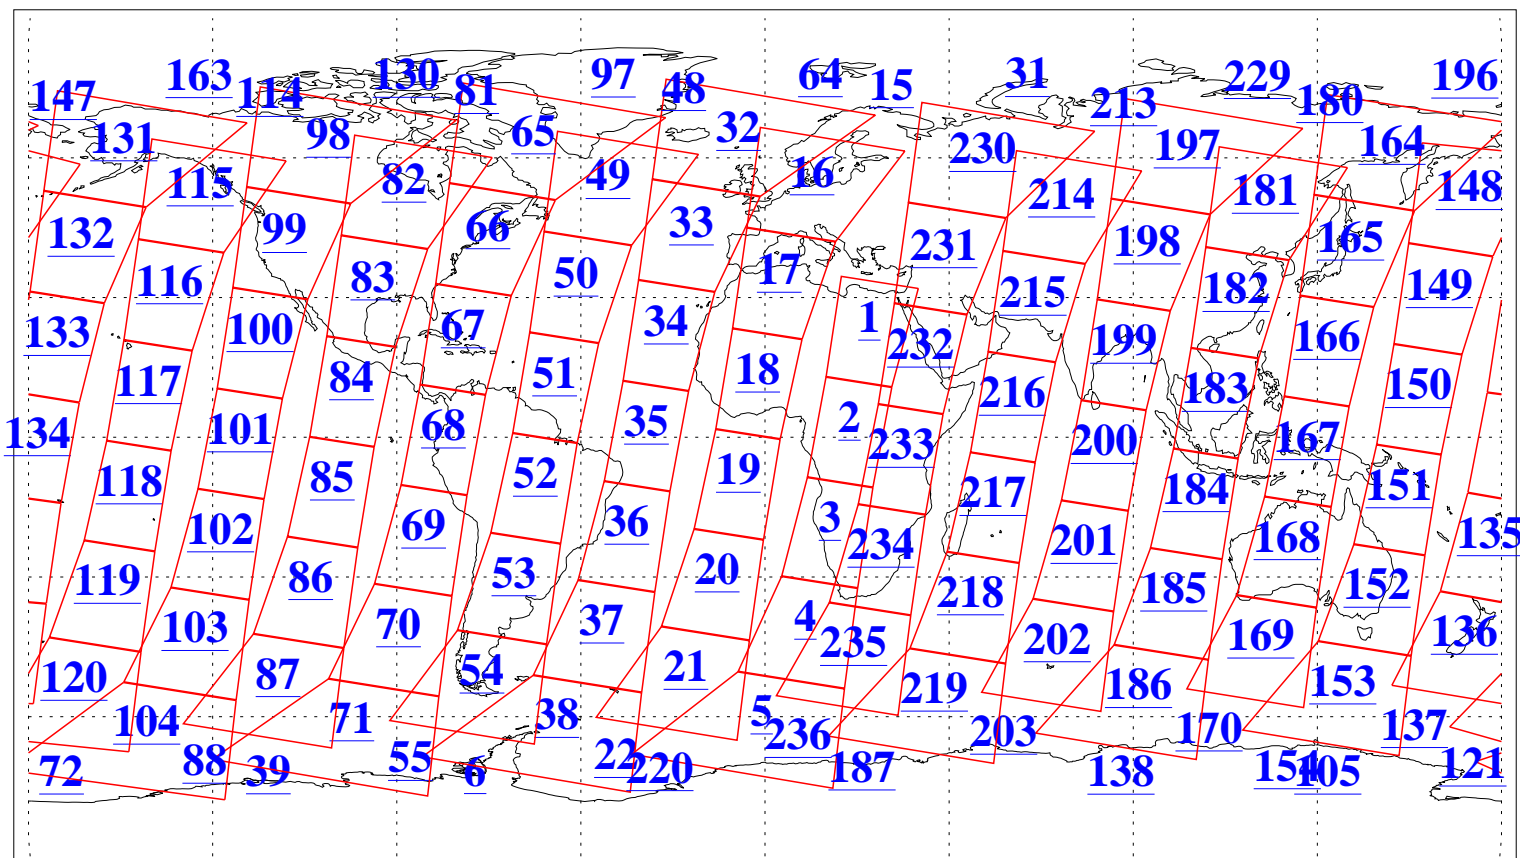

L1B Availability
AMSU Granules: 240
HSB Granules: 0
AIRS Granules: 238

11 Apr 2018
DoY 101
Aqua Day 5821
Granules: 1 to 120

Granules: 121 to 240

Legend: AMSU Available, HSB Available, AIRS Available

L1B Availability
AMSU Granules: 240
HSB Granules: 0
AIRS Granules: 238

11 Apr 2018
DoY 101
Aqua Day 5821

Ascending Granules

Descending Granules

Legend: AMSU Available, HSB Available, AIRS Available

L1B Availability
 AMSU Granules: 240
 HSB Granules: 0
 AIRS Granules: 238

11 Apr 2018
 DoY 101
 Aqua Day 5821

Northern Hemisphere Granules

Southern Hemisphere Granules

Legend: AMSU Available, HSB Available, AIRS Available