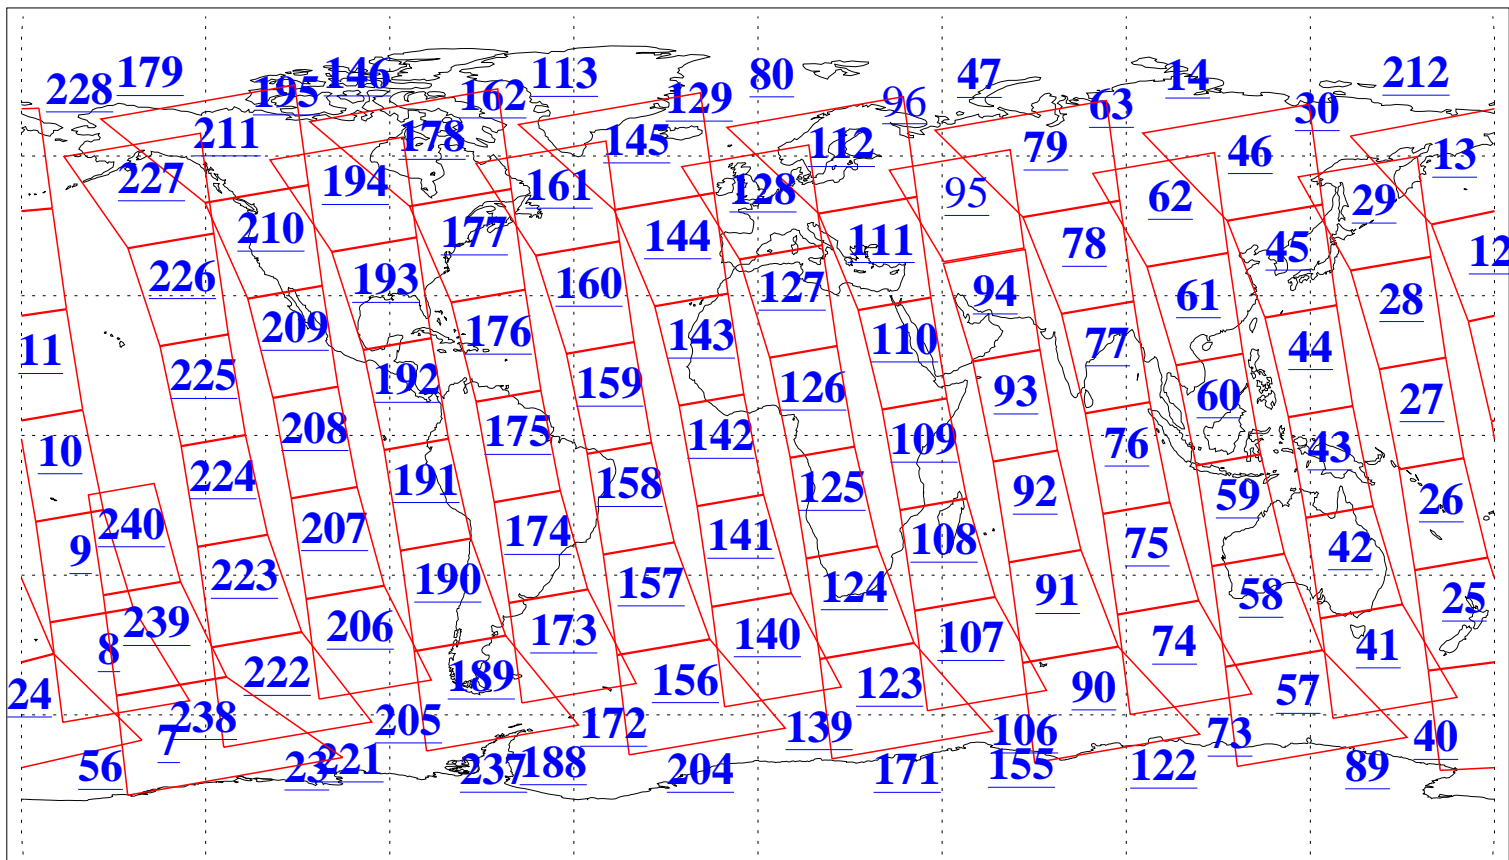

L1B Availability
AMSU Granules: 240
HSB Granules: 0
AIRS Granules: 238

11 Apr 2018
DoY 101
Aqua Day 5821
Granules: 1 to 120

Granules: 121 to 240

Legend: AMSU Available, HSB Available, AIRS Available

L1B Availability
AMSU Granules: 240
HSB Granules: 0
AIRS Granules: 238

11 Apr 2018
DoY 101
Aqua Day 5821

Ascending Granules

Descending Granules

Legend: AMSU Available, HSB Available, AIRS Available

L1B Availability
 AMSU Granules: 240
 HSB Granules: 0
 AIRS Granules: 238

11 Apr 2018
 DoY 101
 Aqua Day 5821

Northern Hemisphere Granules

Southern Hemisphere Granules

Legend: AMSU Available, HSB Available, AIRS Available