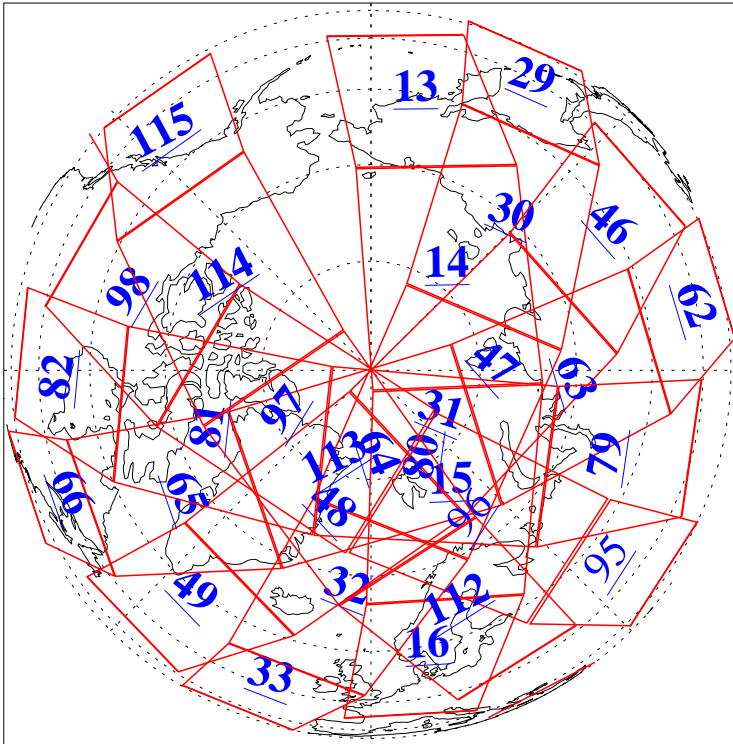

L1B Availability
AMSU Granules: 240
HSB Granules: 0
AIRS Granules: 238

11 Apr 2018
DoY 101
Aqua Day 5821
Granules: 1 to 120

Granules: 121 to 240

Legend: AMSU Available, HSB Available, AIRS Available

L1B Availability
AMSU Granules: 240
HSB Granules: 0
AIRS Granules: 238

11 Apr 2018
DoY 101
Aqua Day 5821

Ascending Granules

Descending Granules

Legend: AMSU Available, HSB Available, AIRS Available

L1B Availability
 AMSU Granules: 240
 HSB Granules: 0
 AIRS Granules: 238

11 Apr 2018
 DoY 101
 Aqua Day 5821

Northern Hemisphere Granules

Southern Hemisphere Granules

Legend: AMSU Available, HSB Available, AIRS Available