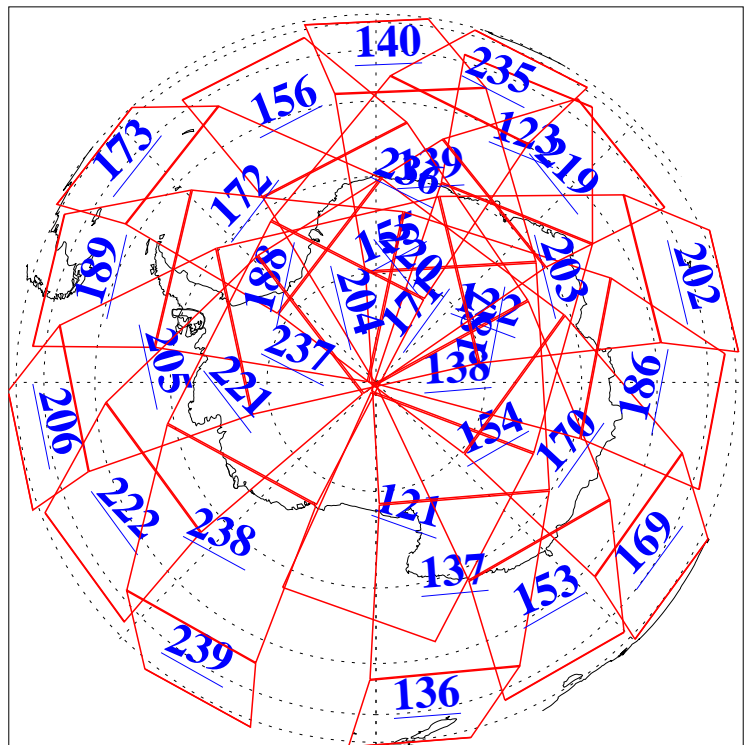

L1B Availability
AMSU Granules: 240
HSB Granules: 0
AIRS Granules: 238

11 Apr 2018
DoY 101
Aqua Day 5821
Granules: 1 to 120

Granules: 121 to 240

Legend: AMSU Available, HSB Available, AIRS Available

L1B Availability
AMSU Granules: 240
HSB Granules: 0
AIRS Granules: 238

11 Apr 2018
DoY 101
Aqua Day 5821

Ascending Granules

Descending Granules

Legend: AMSU Available, HSB Available, AIRS Available

L1B Availability
 AMSU Granules: 240
 HSB Granules: 0
 AIRS Granules: 238

11 Apr 2018
 DoY 101
 Aqua Day 5821

Northern Hemisphere Granules

Southern Hemisphere Granules

Legend: AMSU Available, HSB Available, AIRS Available