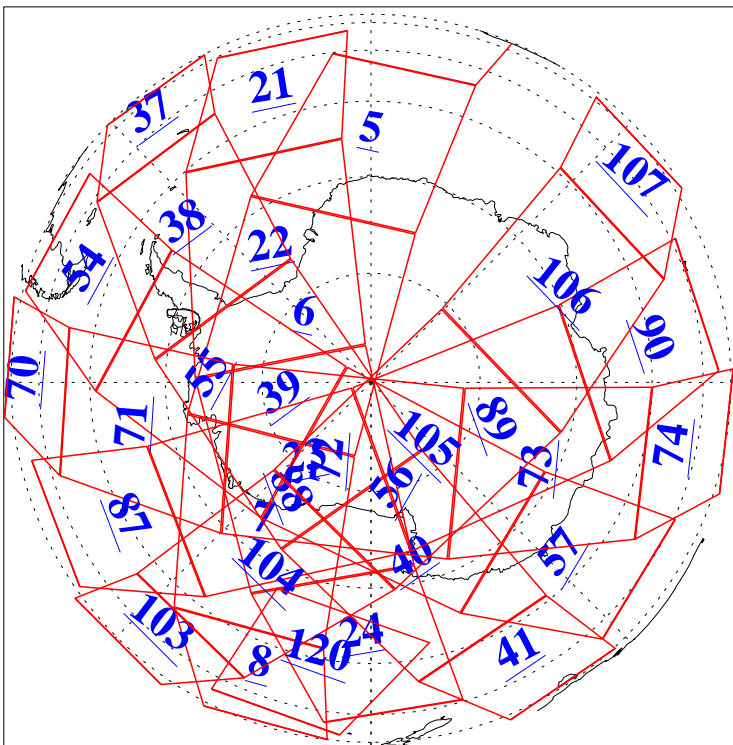

L1B Availability
AMSU Granules: 240
HSB Granules: 0
AIRS Granules: 238

11 Apr 2018
DoY 101
Aqua Day 5821
Granules: 1 to 120

Granules: 121 to 240

Legend: AMSU Available, HSB Available, AIRS Available

L1B Availability
AMSU Granules: 240
HSB Granules: 0
AIRS Granules: 238

11 Apr 2018
DoY 101
Aqua Day 5821

Ascending Granules

Descending Granules

Legend: AMSU Available, HSB Available, AIRS Available

L1B Availability
 AMSU Granules: 240
 HSB Granules: 0
 AIRS Granules: 238

11 Apr 2018
 DoY 101
 Aqua Day 5821

Northern Hemisphere Granules

Southern Hemisphere Granules

Legend: AMSU Available, HSB Available, AIRS Available