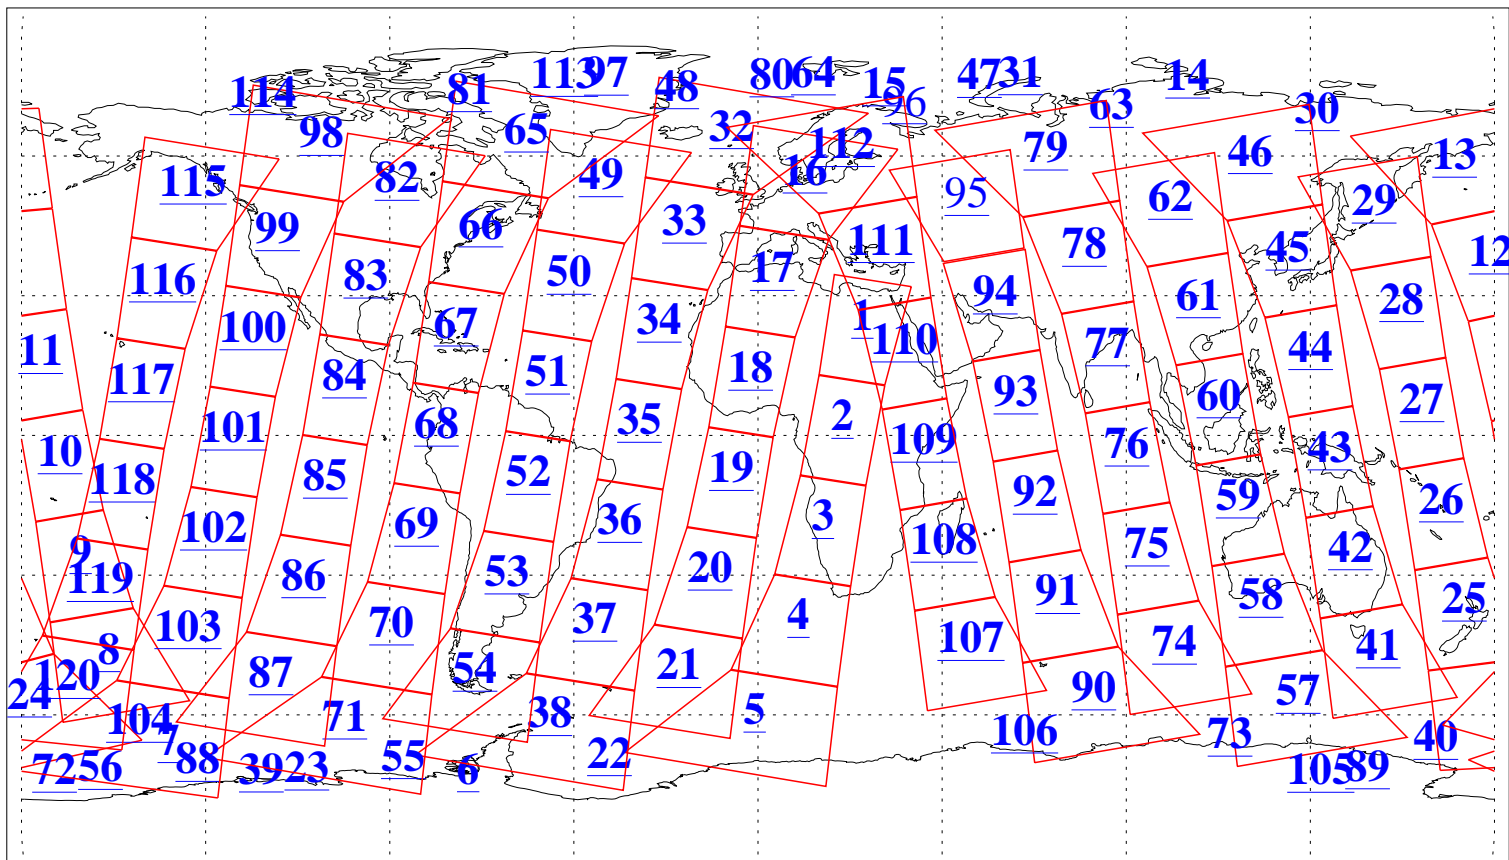

L1B Availability
AMSU Granules: 240
HSB Granules: 0
AIRS Granules: 238

11 Apr 2018
DoY 101
Aqua Day 5821
Granules: 1 to 120

Granules: 121 to 240

Legend: AMSU Available, HSB Available, AIRS Available

L1B Availability
AMSU Granules: 240
HSB Granules: 0
AIRS Granules: 238

11 Apr 2018
DoY 101
Aqua Day 5821

Ascending Granules

Descending Granules

Legend: AMSU Available, HSB Available, AIRS Available

L1B Availability
 AMSU Granules: 240
 HSB Granules: 0
 AIRS Granules: 238

11 Apr 2018
 DoY 101
 Aqua Day 5821

Northern Hemisphere Granules

Southern Hemisphere Granules

Legend: AMSU Available, HSB Available, AIRS Available