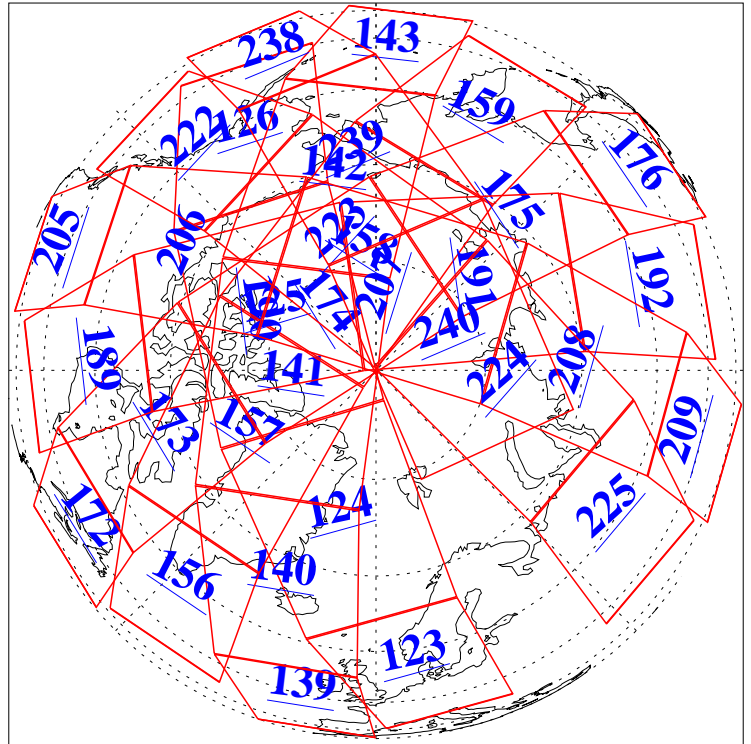

L1B Availability
AMSU Granules: 239
HSB Granules: 0
AIRS Granules: 240

8 Apr 2018
DoY 98
Aqua Day 5818
Granules: 1 to 120

Granules: 121 to 240

Legend: AMSU Available, HSB Available, AIRS Available

L1B Availability
AMSU Granules: 239
HSB Granules: 0
AIRS Granules: 240

8 Apr 2018
DoY 98
Aqua Day 5818

Ascending Granules

Descending Granules

Legend: AMSU Available, HSB Available, AIRS Available

L1B Availability
 AMSU Granules: 239
 HSB Granules: 0
 AIRS Granules: 240

8 Apr 2018
 DoY 98
 Aqua Day 5818

Northern Hemisphere Granules

Southern Hemisphere Granules

Legend: AMSU Available, HSB Available, AIRS Available