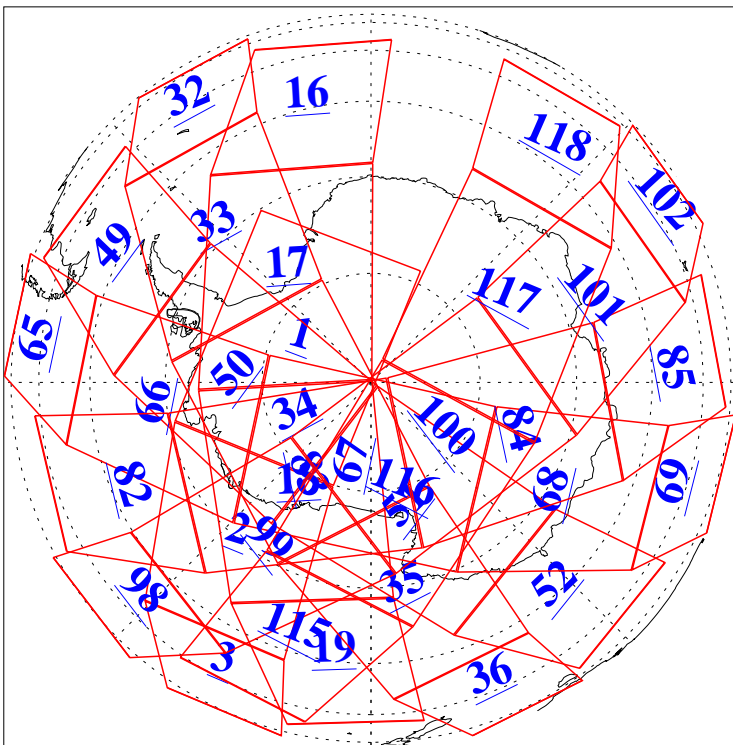

L1B Availability
AMSU Granules: 239
HSB Granules: 0
AIRS Granules: 240

8 Apr 2018
DoY 98
Aqua Day 5818
Granules: 1 to 120

Granules: 121 to 240

Legend: AMSU Available, HSB Available, AIRS Available

L1B Availability
AMSU Granules: 239
HSB Granules: 0
AIRS Granules: 240

8 Apr 2018
DoY 98
Aqua Day 5818

Ascending Granules

Descending Granules

Legend: AMSU Available, HSB Available, AIRS Available

L1B Availability
 AMSU Granules: 239
 HSB Granules: 0
 AIRS Granules: 240

8 Apr 2018
 DoY 98
 Aqua Day 5818

Northern Hemisphere Granules

Southern Hemisphere Granules

Legend: AMSU Available, HSB Available, AIRS Available