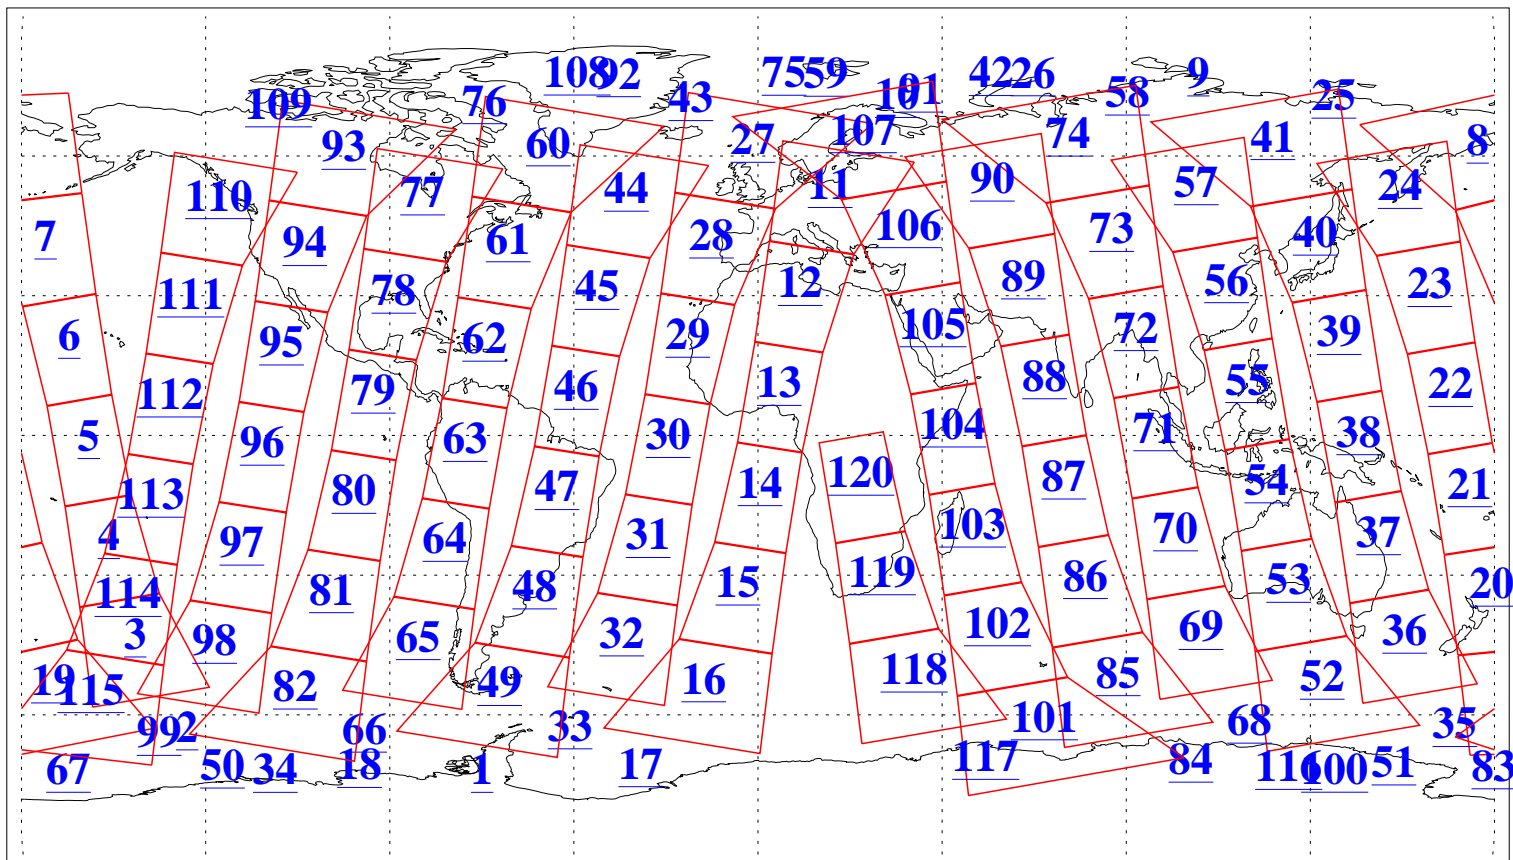

L1B Availability
AMSU Granules: 239
HSB Granules: 0
AIRS Granules: 240

8 Apr 2018
DoY 98
Aqua Day 5818
Granules: 1 to 120

Granules: 121 to 240

Legend: AMSU Available, HSB Available, AIRS Available

L1B Availability
AMSU Granules: 239
HSB Granules: 0
AIRS Granules: 240

8 Apr 2018
DoY 98
Aqua Day 5818

Ascending Granules

Descending Granules

Legend: AMSU Available, HSB Available, AIRS Available

L1B Availability
 AMSU Granules: 239
 HSB Granules: 0
 AIRS Granules: 240

8 Apr 2018
 DoY 98
 Aqua Day 5818

Northern Hemisphere Granules

Southern Hemisphere Granules

Legend: AMSU Available, HSB Available, AIRS Available