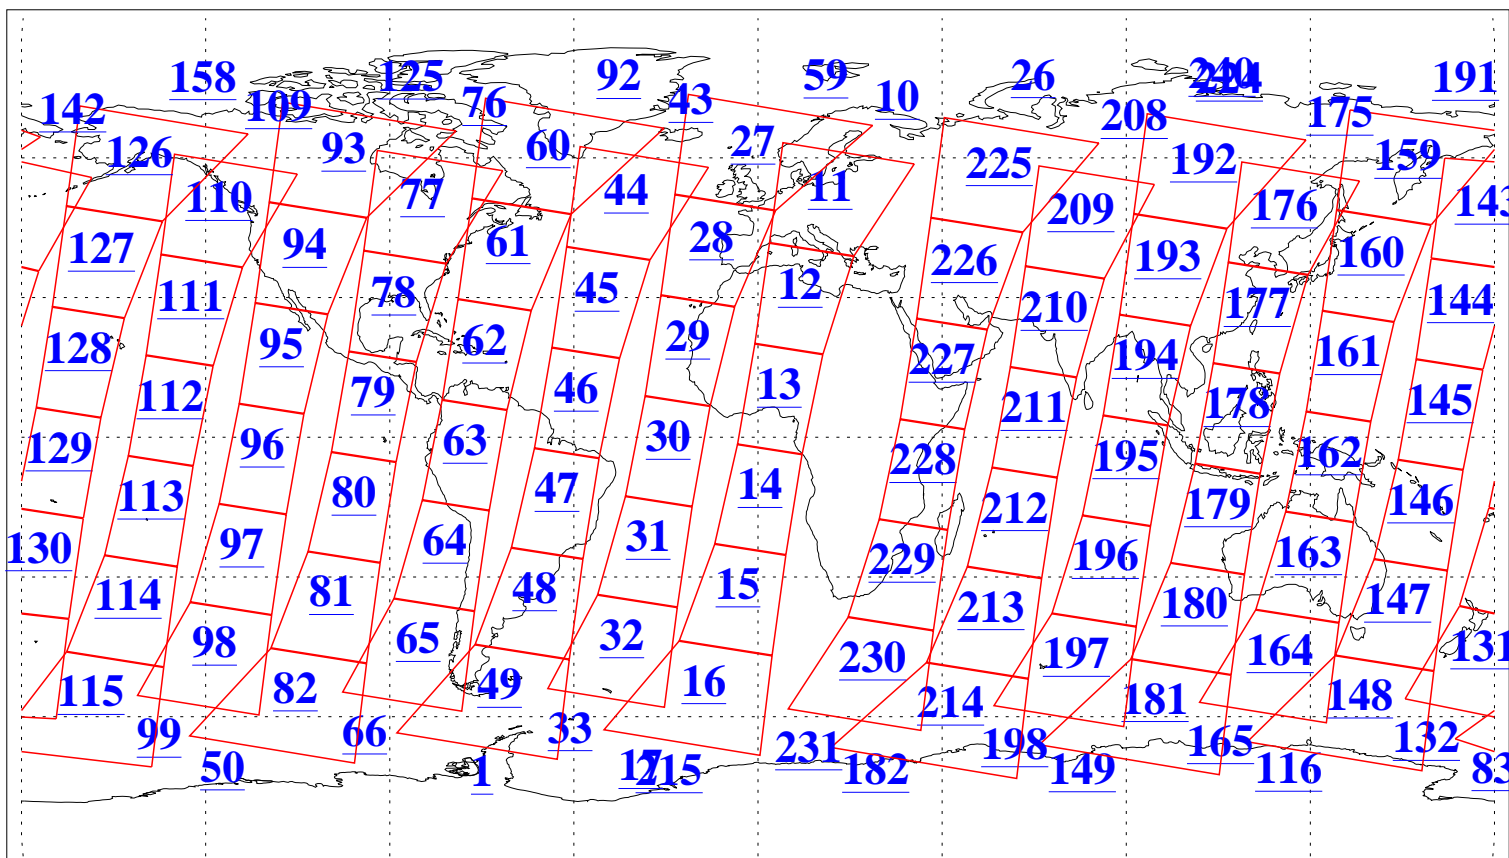

L1B Availability
AMSU Granules: 239
HSB Granules: 0
AIRS Granules: 240

8 Apr 2018
DoY 98
Aqua Day 5818
Granules: 1 to 120

Granules: 121 to 240

Legend: AMSU Available, HSB Available, AIRS Available

L1B Availability
AMSU Granules: 239
HSB Granules: 0
AIRS Granules: 240

8 Apr 2018
DoY 98
Aqua Day 5818

Ascending Granules

Descending Granules

Legend: AMSU Available, HSB Available, AIRS Available

L1B Availability
 AMSU Granules: 239
 HSB Granules: 0
 AIRS Granules: 240

8 Apr 2018
 DoY 98
 Aqua Day 5818

Northern Hemisphere Granules

Southern Hemisphere Granules

Legend: AMSU Available, HSB Available, AIRS Available