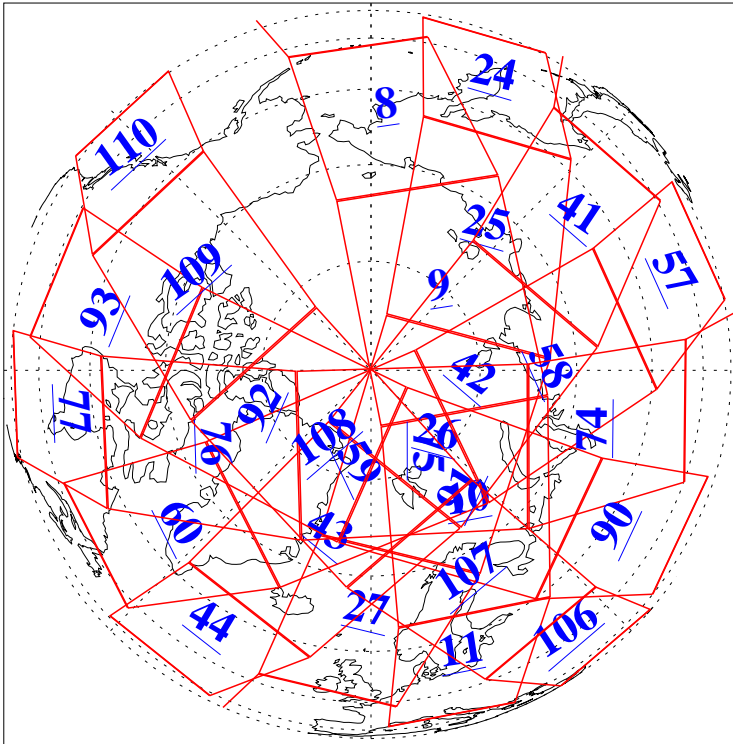

L1B Availability
AMSU Granules: 239
HSB Granules: 0
AIRS Granules: 240

8 Apr 2018
DoY 98
Aqua Day 5818
Granules: 1 to 120

Granules: 121 to 240

Legend: AMSU Available, HSB Available, AIRS Available

L1B Availability
AMSU Granules: 239
HSB Granules: 0
AIRS Granules: 240

8 Apr 2018
DoY 98
Aqua Day 5818

Ascending Granules

Descending Granules

Legend: AMSU Available, HSB Available, AIRS Available

L1B Availability
 AMSU Granules: 239
 HSB Granules: 0
 AIRS Granules: 240

8 Apr 2018
 DoY 98
 Aqua Day 5818

Northern Hemisphere Granules

Southern Hemisphere Granules

Legend: AMSU Available, HSB Available, AIRS Available