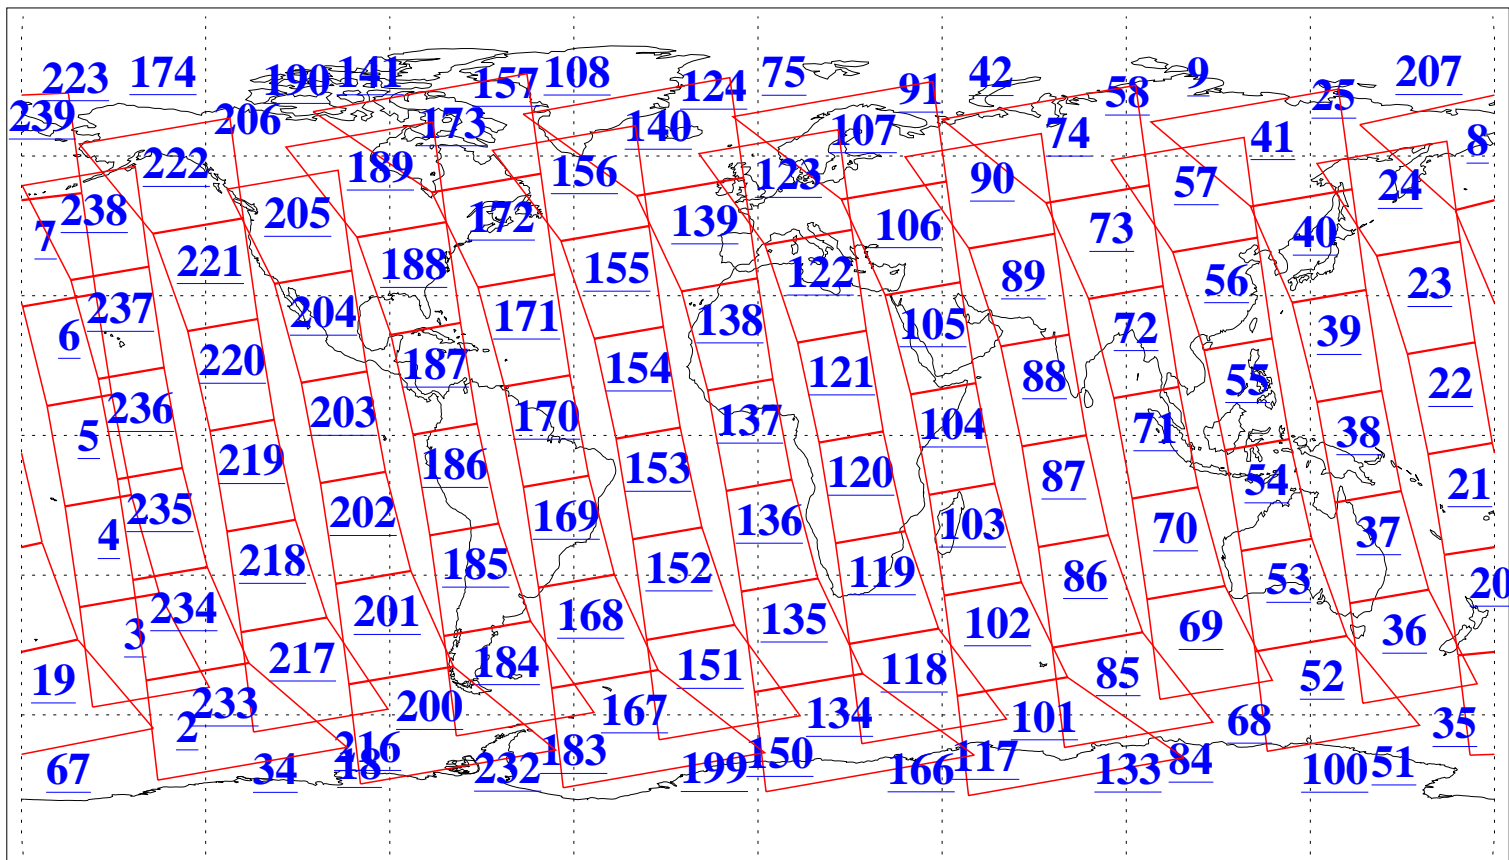

L1B Availability
AMSU Granules: 239
HSB Granules: 0
AIRS Granules: 240

8 Apr 2018
DoY 98
Aqua Day 5818
Granules: 1 to 120

Granules: 121 to 240

Legend: AMSU Available, HSB Available, AIRS Available

L1B Availability
AMSU Granules: 239
HSB Granules: 0
AIRS Granules: 240

8 Apr 2018
DoY 98
Aqua Day 5818

Ascending Granules

Descending Granules

Legend: AMSU Available, HSB Available, AIRS Available

L1B Availability
 AMSU Granules: 239
 HSB Granules: 0
 AIRS Granules: 240

8 Apr 2018
 DoY 98
 Aqua Day 5818

Northern Hemisphere Granules

Southern Hemisphere Granules

Legend: AMSU Available, HSB Available, AIRS Available