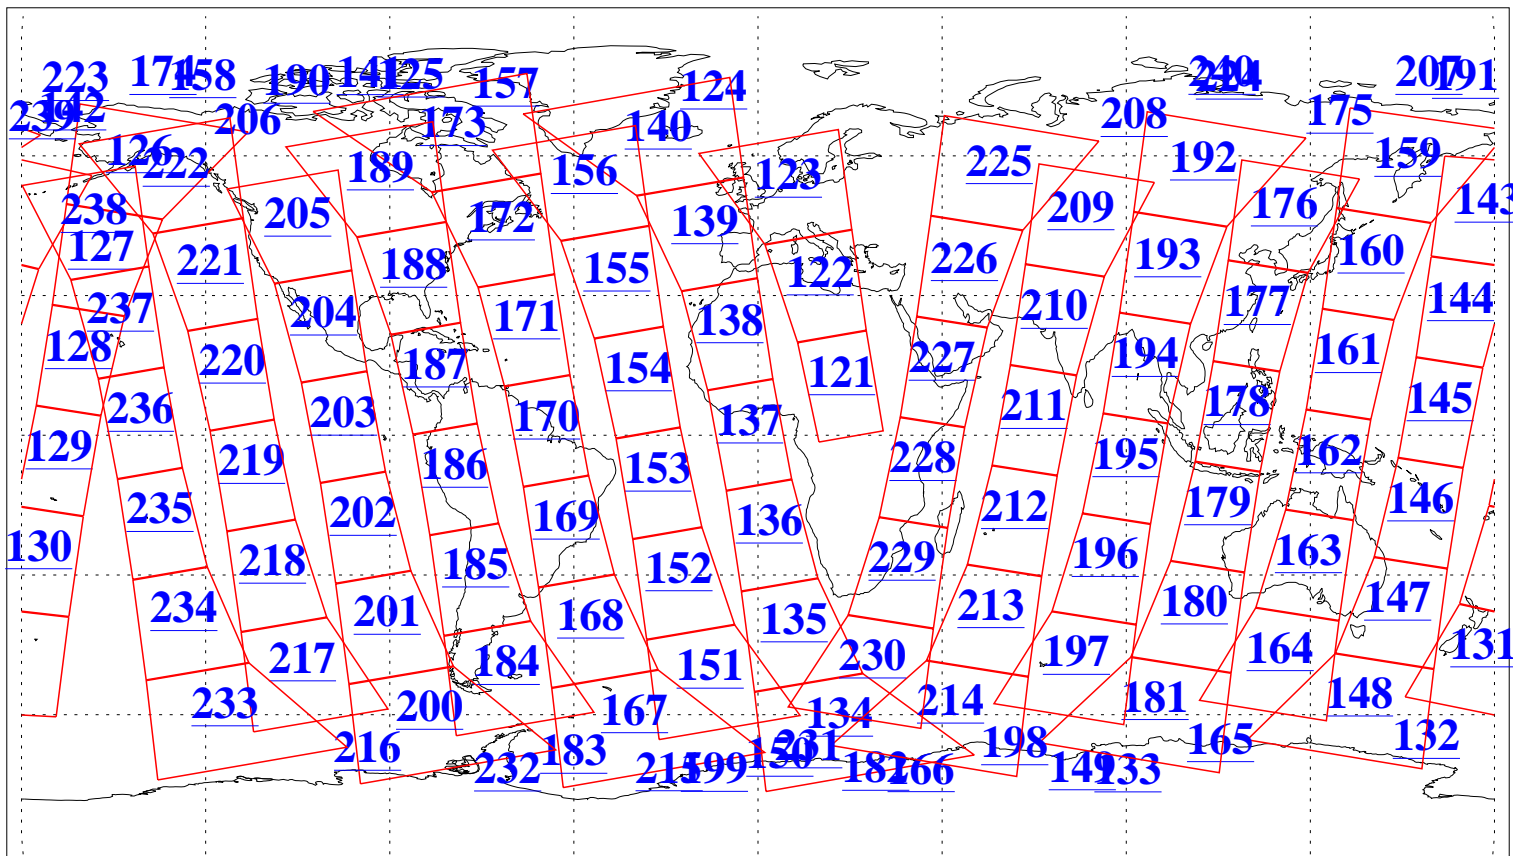

L1B Availability
AMSU Granules: 239
HSB Granules: 0
AIRS Granules: 240

8 Apr 2018
DoY 98
Aqua Day 5818
Granules: 1 to 120

Granules: 121 to 240

Legend: AMSU Available, HSB Available, AIRS Available

L1B Availability
AMSU Granules: 239
HSB Granules: 0
AIRS Granules: 240

8 Apr 2018
DoY 98
Aqua Day 5818

Ascending Granules

Descending Granules

Legend: AMSU Available, HSB Available, AIRS Available

L1B Availability
 AMSU Granules: 239
 HSB Granules: 0
 AIRS Granules: 240

8 Apr 2018
 DoY 98
 Aqua Day 5818

Northern Hemisphere Granules

Southern Hemisphere Granules

Legend: AMSU Available, HSB Available, AIRS Available