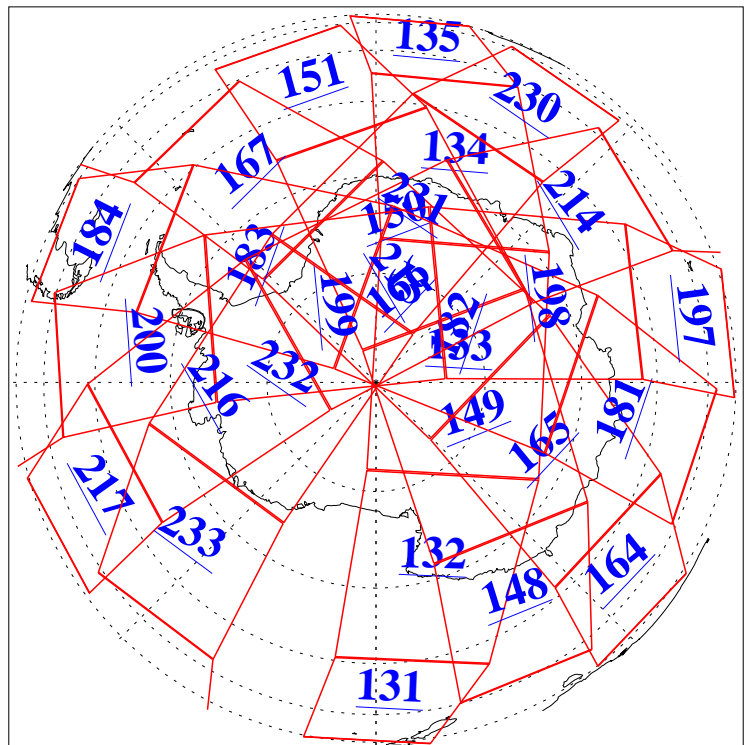

L1B Availability
AMSU Granules: 239
HSB Granules: 0
AIRS Granules: 240

8 Apr 2018
DoY 98
Aqua Day 5818
Granules: 1 to 120

Granules: 121 to 240

Legend: AMSU Available, HSB Available, AIRS Available

L1B Availability
AMSU Granules: 239
HSB Granules: 0
AIRS Granules: 240

8 Apr 2018
DoY 98
Aqua Day 5818

Ascending Granules

Descending Granules

Legend: AMSU Available, HSB Available, AIRS Available

L1B Availability
 AMSU Granules: 239
 HSB Granules: 0
 AIRS Granules: 240

8 Apr 2018
 DoY 98
 Aqua Day 5818

Northern Hemisphere Granules

Southern Hemisphere Granules

Legend: AMSU Available, HSB Available, AIRS Available