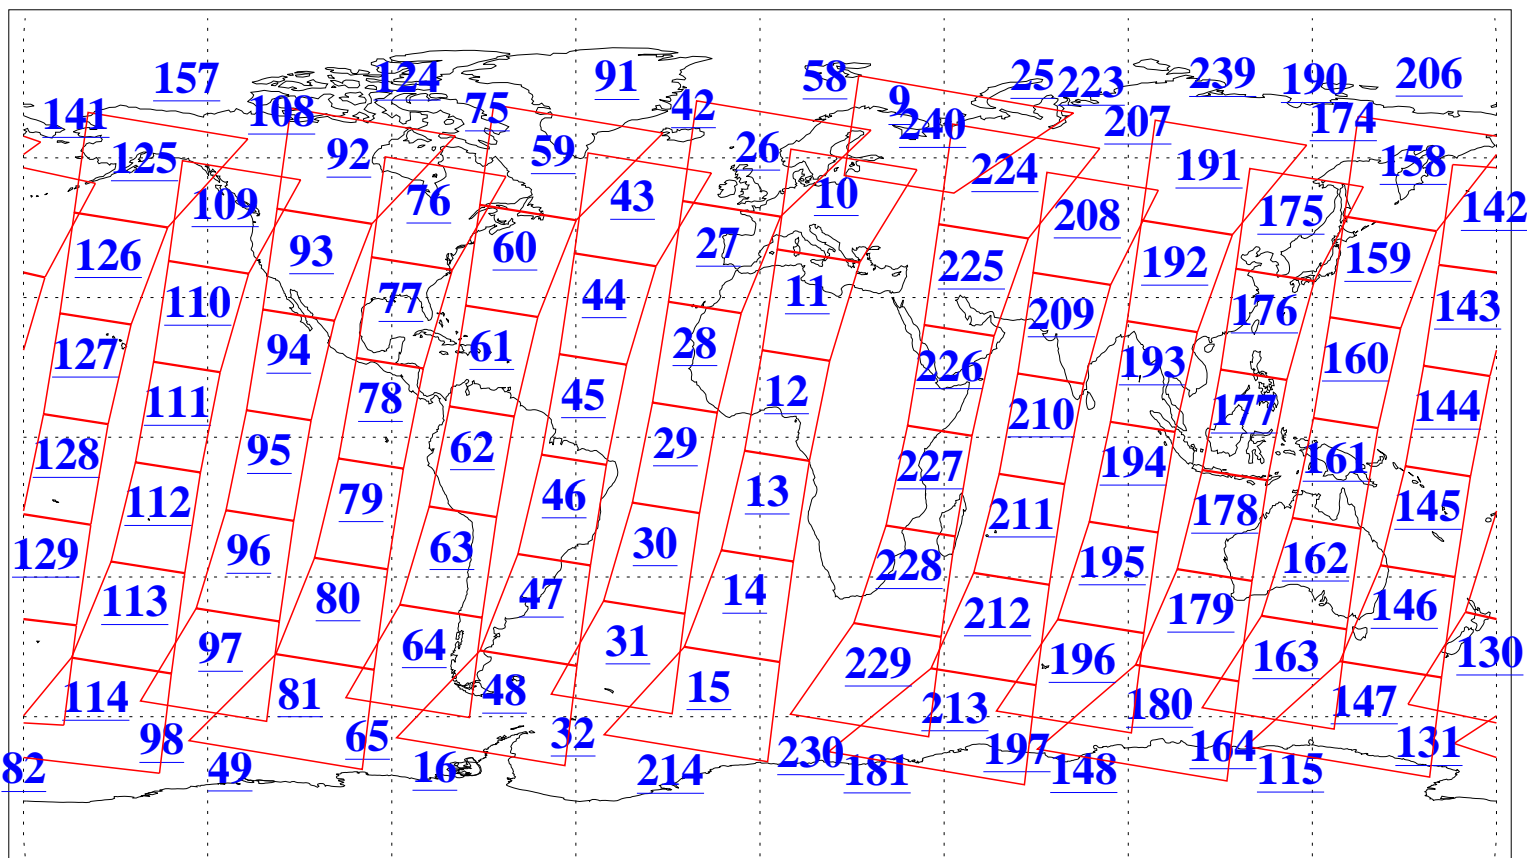

L1B Availability
AMSU Granules: 240
HSB Granules: 0
AIRS Granules: 240

28 Feb 2018
DoY 59
Aqua Day 5779
Granules: 1 to 120

Granules: 121 to 240

Legend: AMSU Available, HSB Available, AIRS Available

L1B Availability
AMSU Granules: 240
HSB Granules: 0
AIRS Granules: 240

28 Feb 2018
DoY 59
Aqua Day 5779

Ascending Granules

Descending Granules

Legend: AMSU Available, HSB Available, AIRS Available

L1B Availability
AMSU Granules: 240
HSB Granules: 0
AIRS Granules: 240

28 Feb 2018
DoY 59
Aqua Day 5779

Northern Hemisphere Granules

Southern Hemisphere Granules

Legend: AMSU Available, HSB Available, AIRS Available