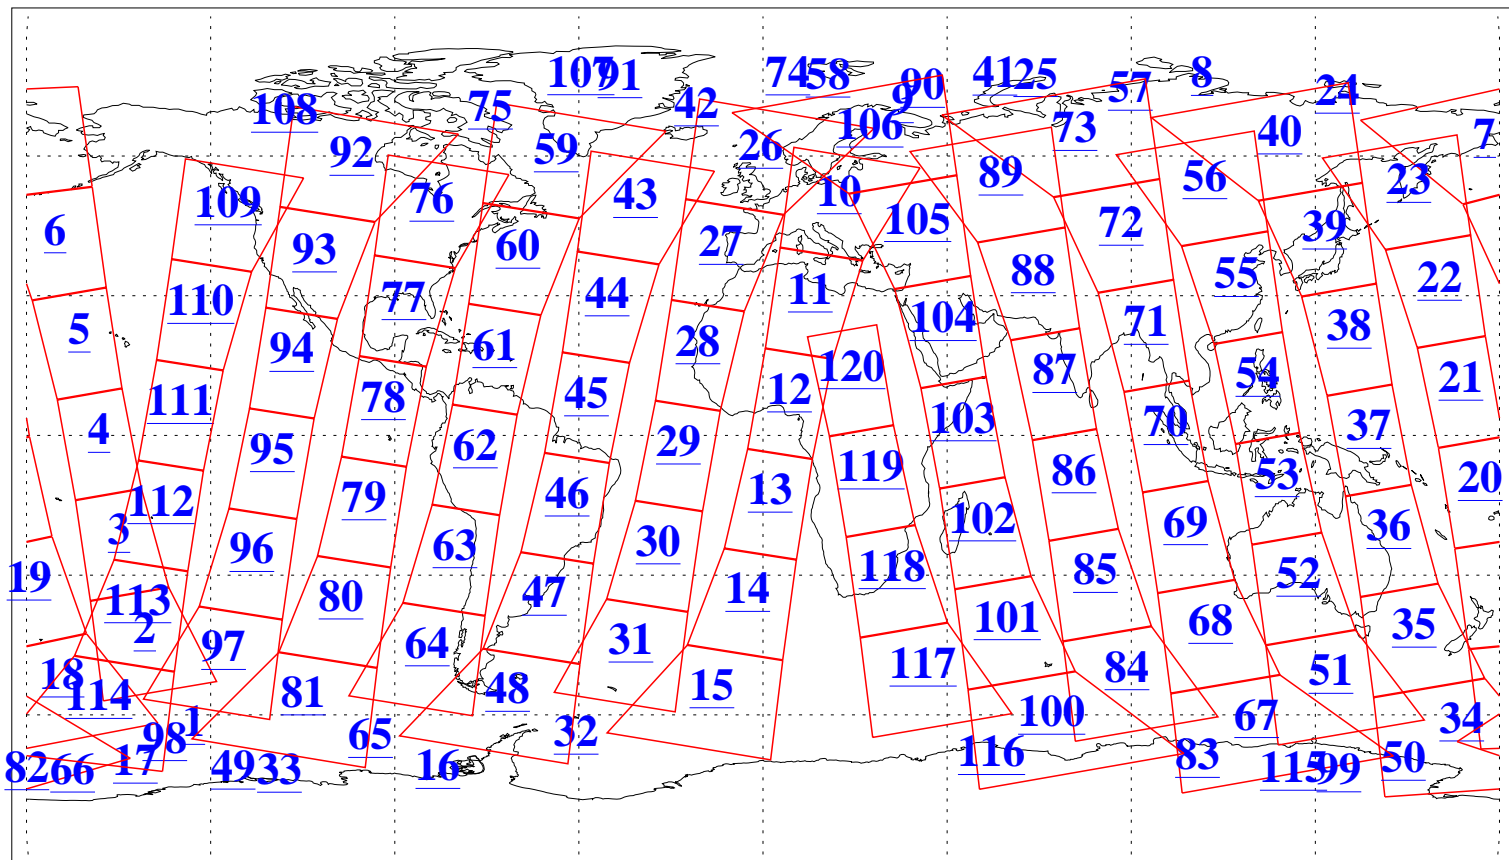

L1B Availability
AMSU Granules: 240
HSB Granules: 0
AIRS Granules: 240

28 Feb 2018
DoY 59
Aqua Day 5779
Granules: 1 to 120

Granules: 121 to 240

Legend: AMSU Available, HSB Available, AIRS Available

L1B Availability
AMSU Granules: 240
HSB Granules: 0
AIRS Granules: 240

28 Feb 2018
DoY 59
Aqua Day 5779

Ascending Granules

Descending Granules

Legend: AMSU Available, HSB Available, AIRS Available

L1B Availability
AMSU Granules: 240
HSB Granules: 0
AIRS Granules: 240

28 Feb 2018
DoY 59
Aqua Day 5779

Northern Hemisphere Granules

Southern Hemisphere Granules

Legend: AMSU Available, HSB Available, AIRS Available