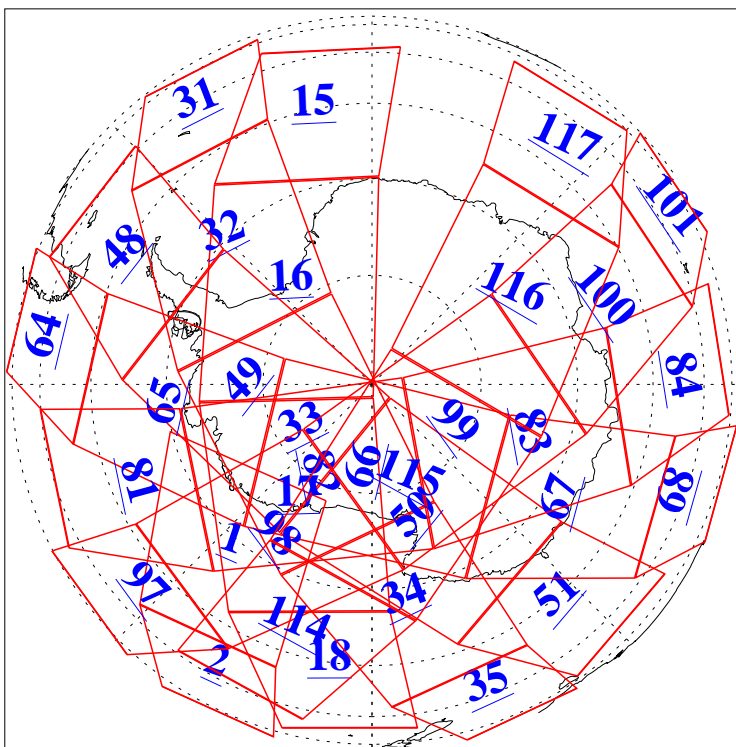

L1B Availability
AMSU Granules: 240
HSB Granules: 0
AIRS Granules: 240

28 Feb 2018
DoY 59
Aqua Day 5779
Granules: 1 to 120

Granules: 121 to 240

Legend: AMSU Available, HSB Available, AIRS Available

L1B Availability
AMSU Granules: 240
HSB Granules: 0
AIRS Granules: 240

28 Feb 2018
DoY 59
Aqua Day 5779

Ascending Granules

Descending Granules

Legend: AMSU Available, HSB Available, AIRS Available

L1B Availability
AMSU Granules: 240
HSB Granules: 0
AIRS Granules: 240

28 Feb 2018
DoY 59
Aqua Day 5779

Northern Hemisphere Granules

Southern Hemisphere Granules

Legend: AMSU Available, HSB Available, AIRS Available