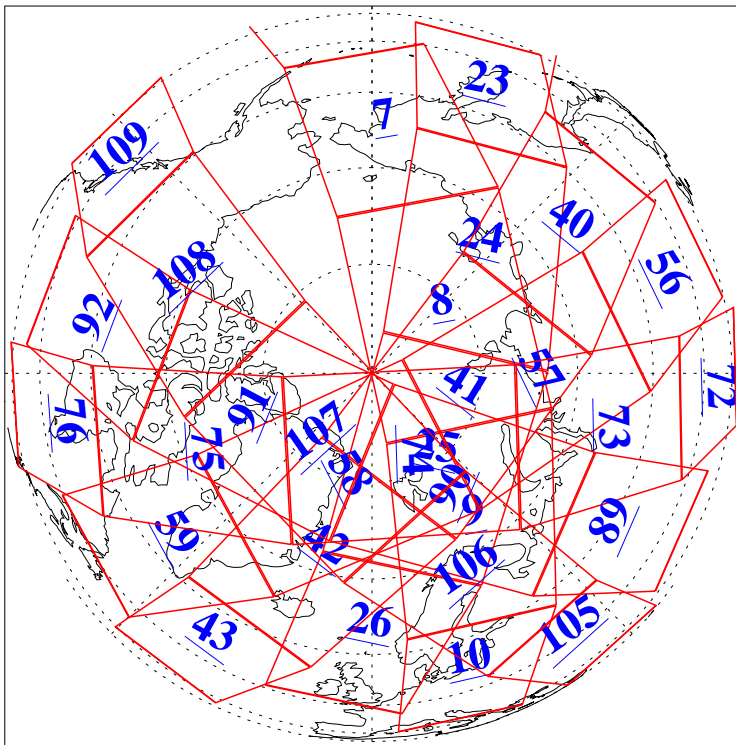

L1B Availability
AMSU Granules: 240
HSB Granules: 0
AIRS Granules: 240

28 Feb 2018
DoY 59
Aqua Day 5779
Granules: 1 to 120

Granules: 121 to 240

Legend: AMSU Available, HSB Available, AIRS Available

L1B Availability
AMSU Granules: 240
HSB Granules: 0
AIRS Granules: 240

28 Feb 2018
DoY 59
Aqua Day 5779

Ascending Granules

Descending Granules

Legend: AMSU Available, HSB Available, AIRS Available

L1B Availability
AMSU Granules: 240
HSB Granules: 0
AIRS Granules: 240

28 Feb 2018
DoY 59
Aqua Day 5779

Northern Hemisphere Granules

Southern Hemisphere Granules

Legend: AMSU Available, HSB Available, AIRS Available