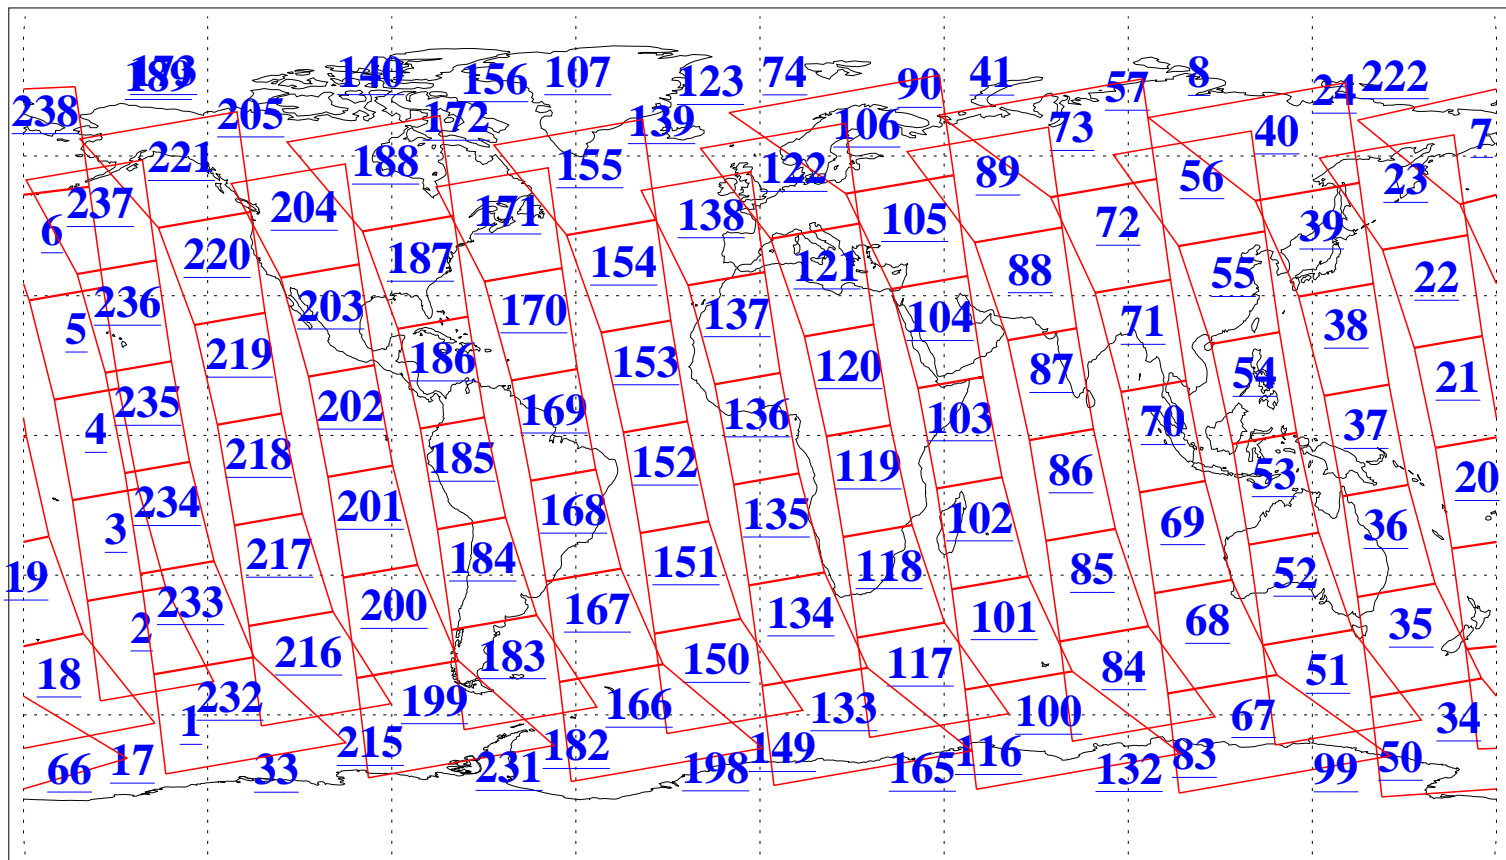

L1B Availability
AMSU Granules: 240
HSB Granules: 0
AIRS Granules: 240

28 Feb 2018
DoY 59
Aqua Day 5779
Granules: 1 to 120

Granules: 121 to 240

Legend: AMSU Available, HSB Available, AIRS Available

L1B Availability
AMSU Granules: 240
HSB Granules: 0
AIRS Granules: 240

28 Feb 2018
DoY 59
Aqua Day 5779

Ascending Granules

Descending Granules

Legend: AMSU Available, HSB Available, AIRS Available

L1B Availability
AMSU Granules: 240
HSB Granules: 0
AIRS Granules: 240

28 Feb 2018
DoY 59
Aqua Day 5779

Northern Hemisphere Granules

Southern Hemisphere Granules

Legend: AMSU Available, HSB Available, AIRS Available