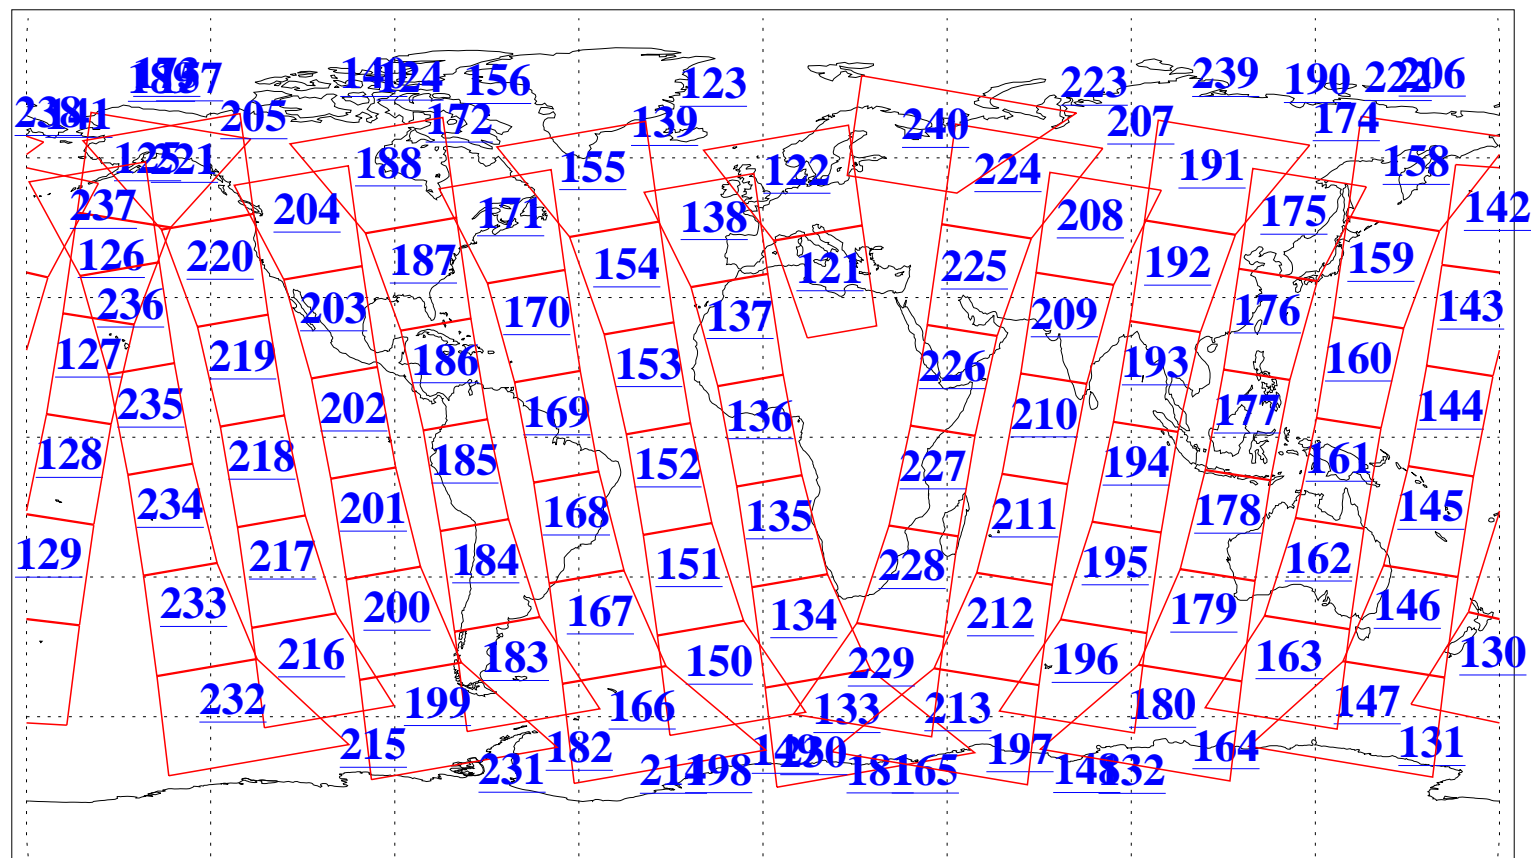

L1B Availability
AMSU Granules: 240
HSB Granules: 0
AIRS Granules: 240

28 Feb 2018
DoY 59
Aqua Day 5779
Granules: 1 to 120

Granules: 121 to 240

Legend: AMSU Available, HSB Available, AIRS Available

L1B Availability
AMSU Granules: 240
HSB Granules: 0
AIRS Granules: 240

28 Feb 2018
DoY 59
Aqua Day 5779

Ascending Granules

Descending Granules

Legend: AMSU Available, HSB Available, AIRS Available

L1B Availability
AMSU Granules: 240
HSB Granules: 0
AIRS Granules: 240

28 Feb 2018
DoY 59
Aqua Day 5779