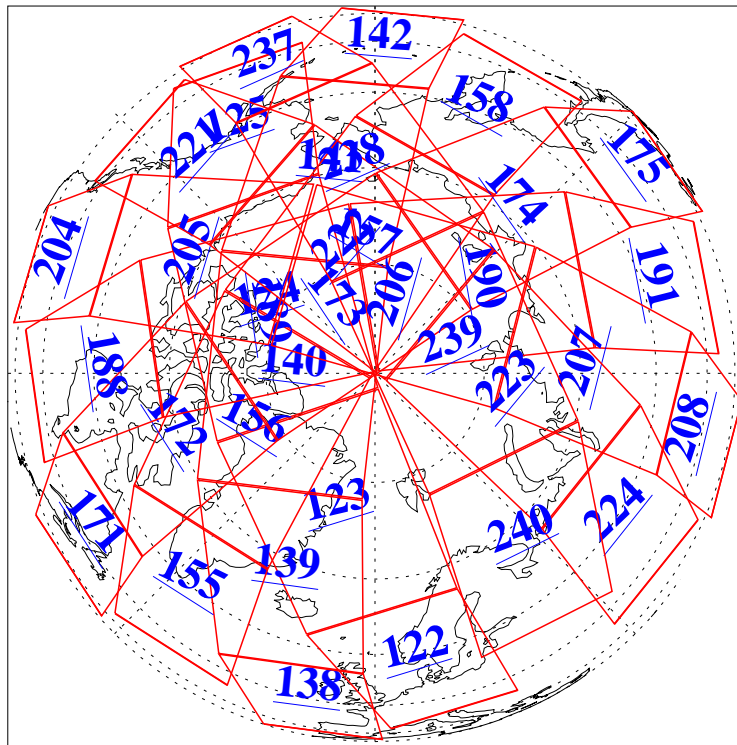

28 Feb 2018
DoY 59
Aqua Day 5779

Ascending Granules

Descending Granules

Legend: AMSU Available, HSB Available, AIRS Available

L1B Availability
AMSU Granules: 240
HSB Granules: 0
AIRS Granules: 240

28 Feb 2018
DoY 59
Aqua Day 5779

Northern Hemisphere Granules

Southern Hemisphere Granules

Legend: AMSU Available, HSB Available, AIRS Available