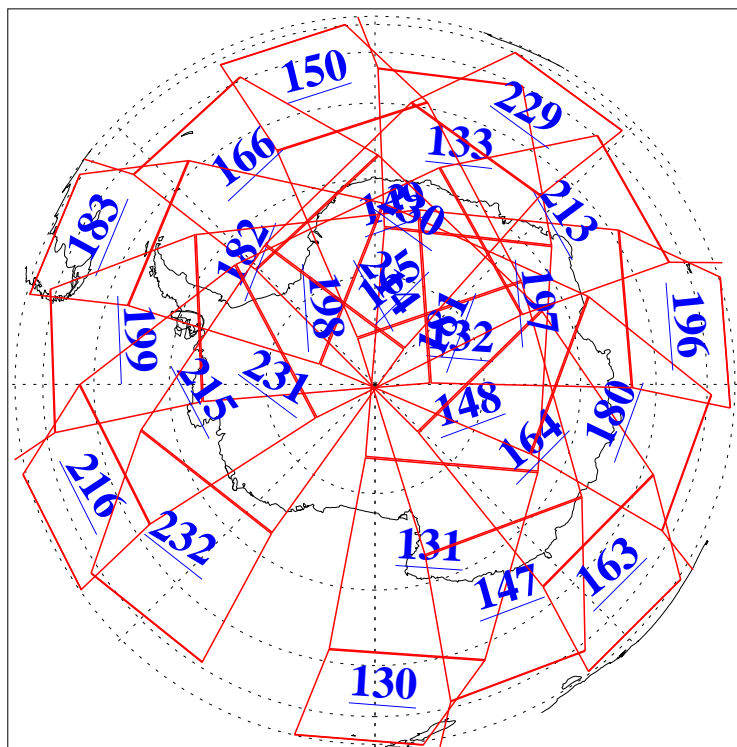

28 Feb 2018
DoY 59
Aqua Day 5779

Ascending Granules

Descending Granules

Legend: AMSU Available, HSB Available, AIRS Available

L1B Availability
AMSU Granules: 240
HSB Granules: 0
AIRS Granules: 240

28 Feb 2018
DoY 59
Aqua Day 5779

Northern Hemisphere Granules

Southern Hemisphere Granules

Legend: AMSU Available, HSB Available, AIRS Available