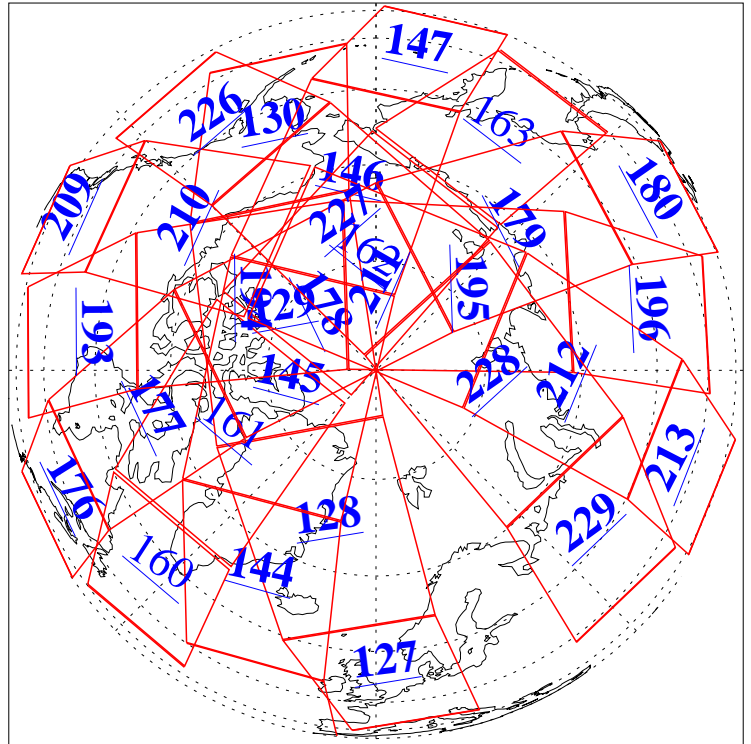

L1B Availability  
AMSU Granules: 240  
HSB Granules: 0  
AIRS Granules: 224

15 Feb 2018  
DoY 46  
Aqua Day 5766  
Granules: 1 to 120

Granules: 121 to 240

Legend: AMSU Available, HSB Available, AIRS Available

L1B Availability  
AMSU Granules: 240  
HSB Granules: 0  
AIRS Granules: 224

15 Feb 2018  
DoY 46  
Aqua Day 5766  
Ascending Granules

Descending Granules

Legend: AMSU Available, HSB Available, AIRS Available

### Northern Hemisphere Granules