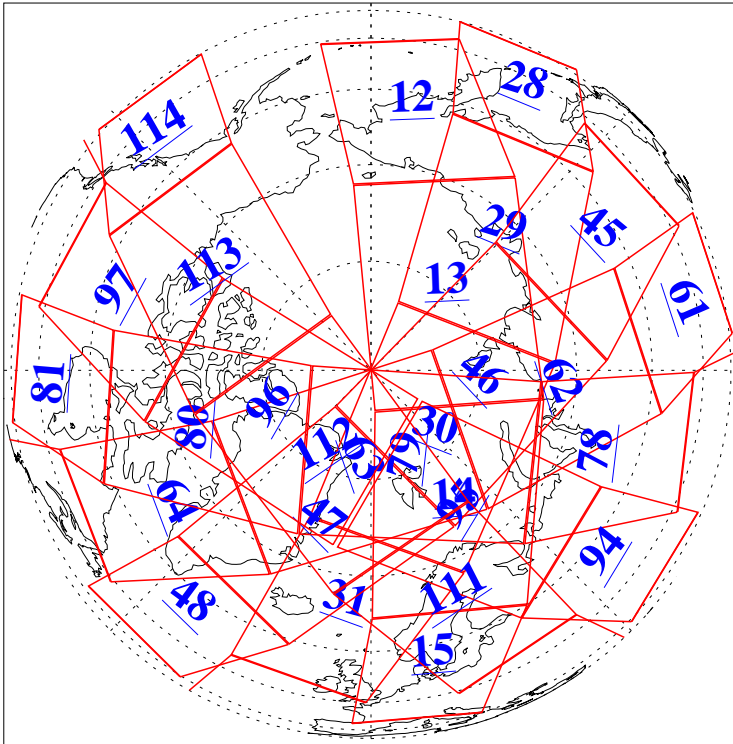

L1B Availability  
AMSU Granules: 240  
HSB Granules: 0  
AIRS Granules: 224

15 Feb 2018  
DoY 46  
Aqua Day 5766  
Granules: 1 to 120

Granules: 121 to 240

Legend: AMSU Available, HSB Available, AIRS Available

L1B Availability  
AMSU Granules: 240  
HSB Granules: 0  
AIRS Granules: 224

15 Feb 2018  
DoY 46  
Aqua Day 5766  
Ascending Granules

Descending Granules

Legend: AMSU Available, HSB Available, AIRS Available

### Northern Hemisphere Granules