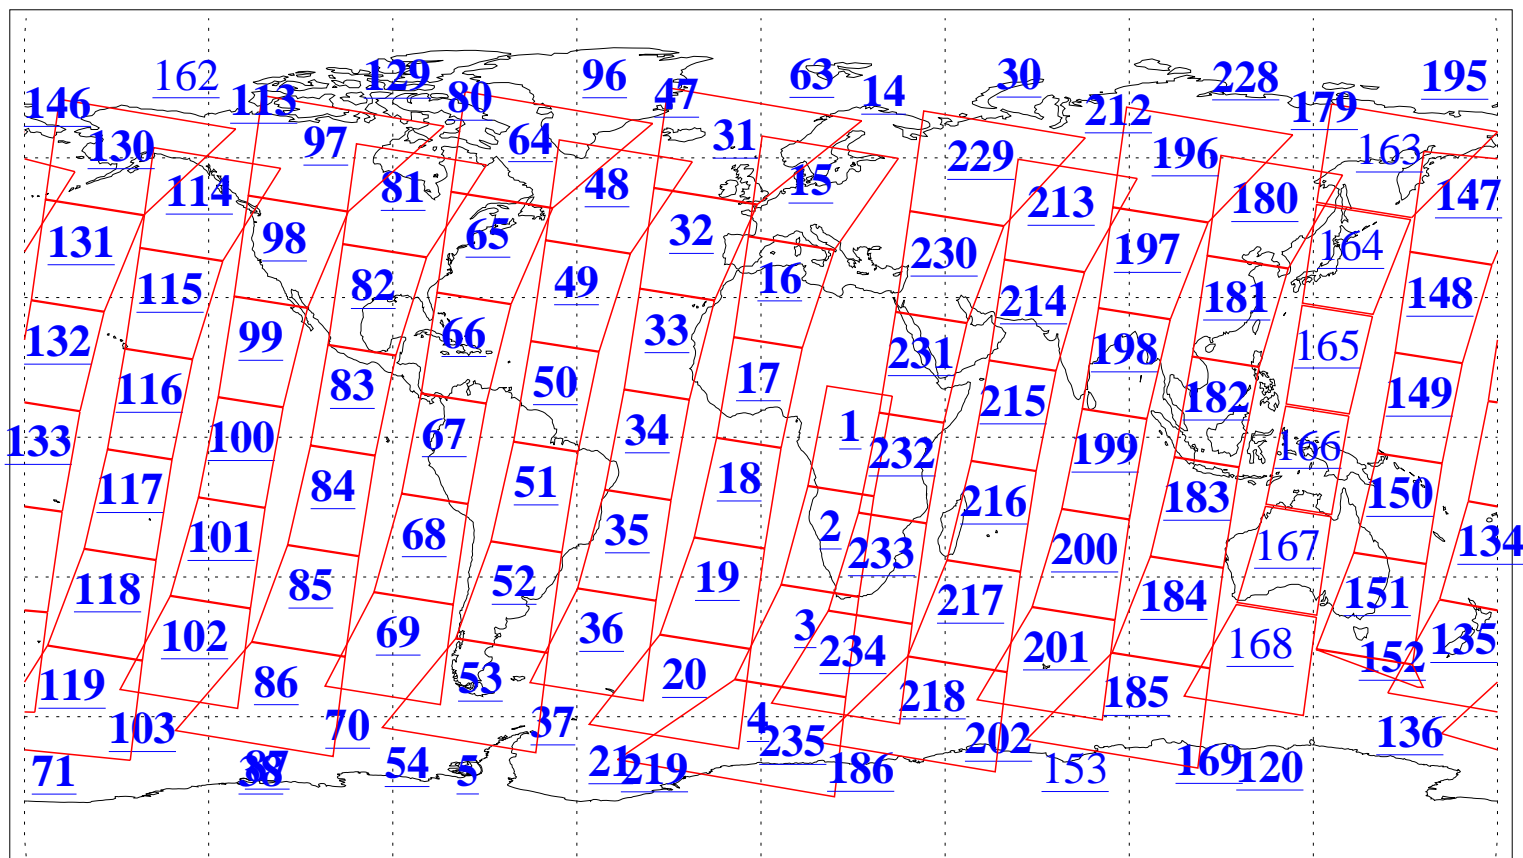

L1B Availability  
AMSU Granules: 240  
HSB Granules: 0  
AIRS Granules: 224

15 Feb 2018  
DoY 46  
Aqua Day 5766  
Granules: 1 to 120

Granules: 121 to 240

Legend: AMSU Available, HSB Available, AIRS Available

L1B Availability  
AMSU Granules: 240  
HSB Granules: 0  
AIRS Granules: 224

15 Feb 2018  
DoY 46  
Aqua Day 5766  
Ascending Granules

Descending Granules

Legend: AMSU Available, HSB Available, AIRS Available