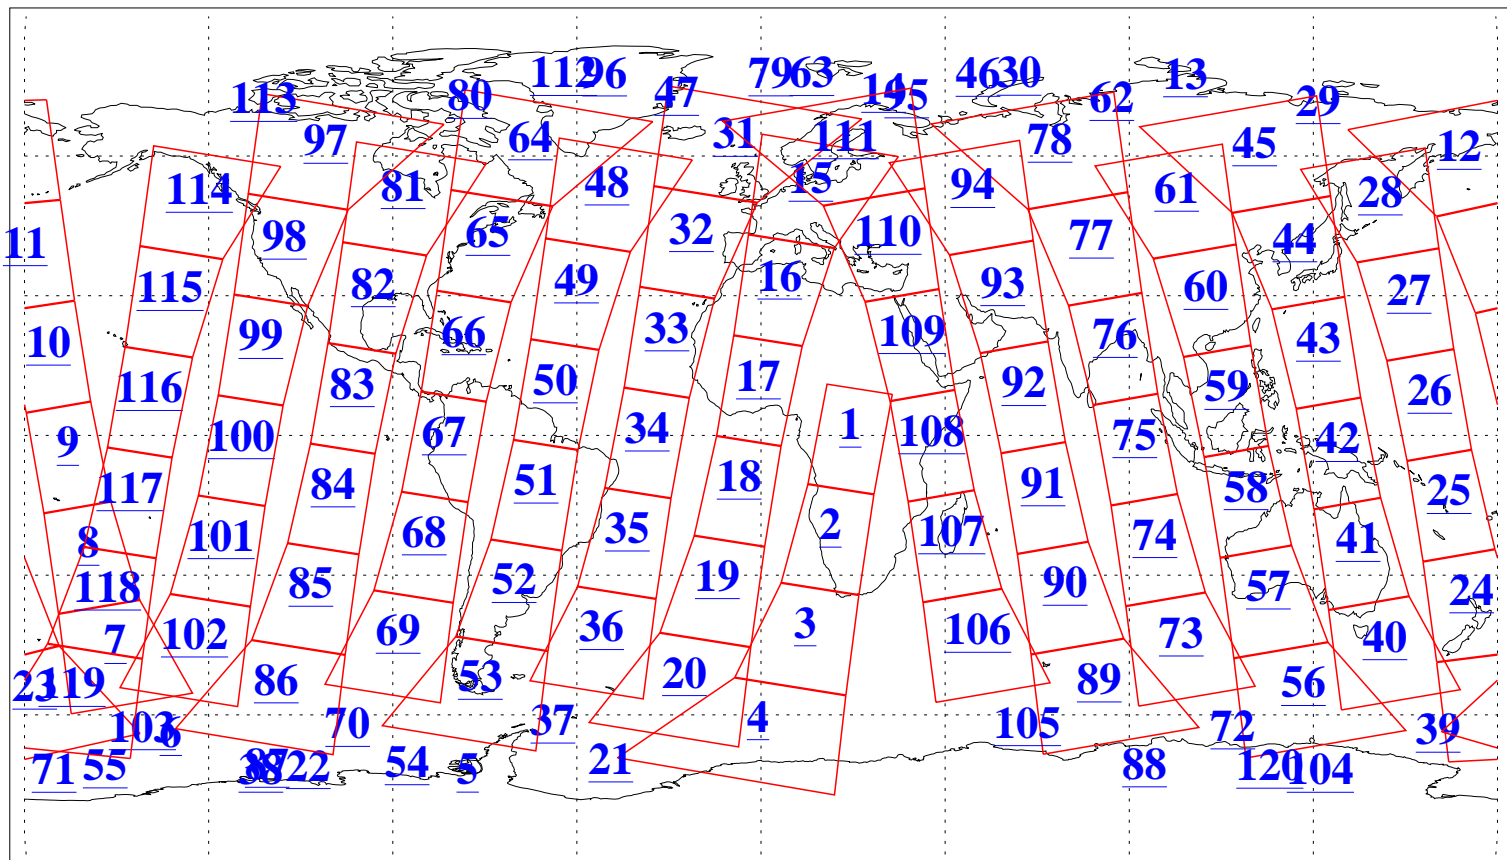

L1B Availability  
AMSU Granules: 240  
HSB Granules: 0  
AIRS Granules: 224

15 Feb 2018  
DoY 46  
Aqua Day 5766  
Granules: 1 to 120

Granules: 121 to 240

Legend: AMSU Available, HSB Available, AIRS Available

L1B Availability  
AMSU Granules: 240  
HSB Granules: 0  
AIRS Granules: 224

15 Feb 2018  
DoY 46  
Aqua Day 5766  
Ascending Granules

Descending Granules

Legend: AMSU Available, HSB Available, AIRS Available