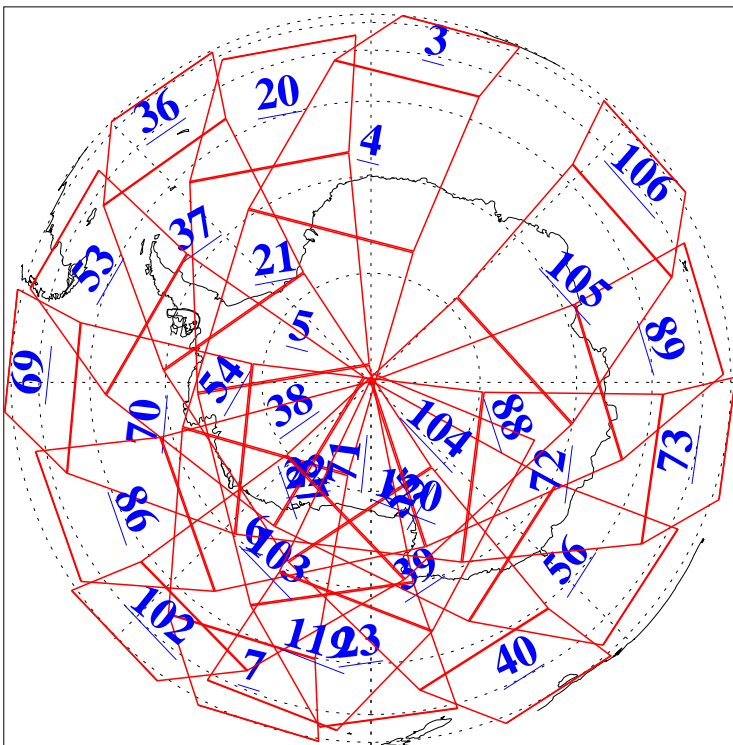

Legend: AMSU Available, HSB Available, AIRS Available