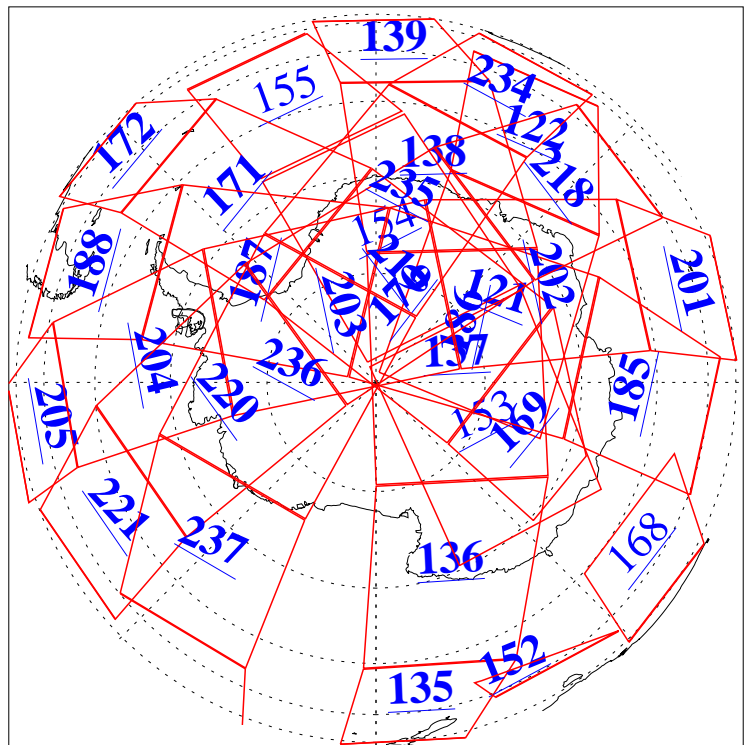

Legend: AMSU Available, HSB Available, AIRS Available