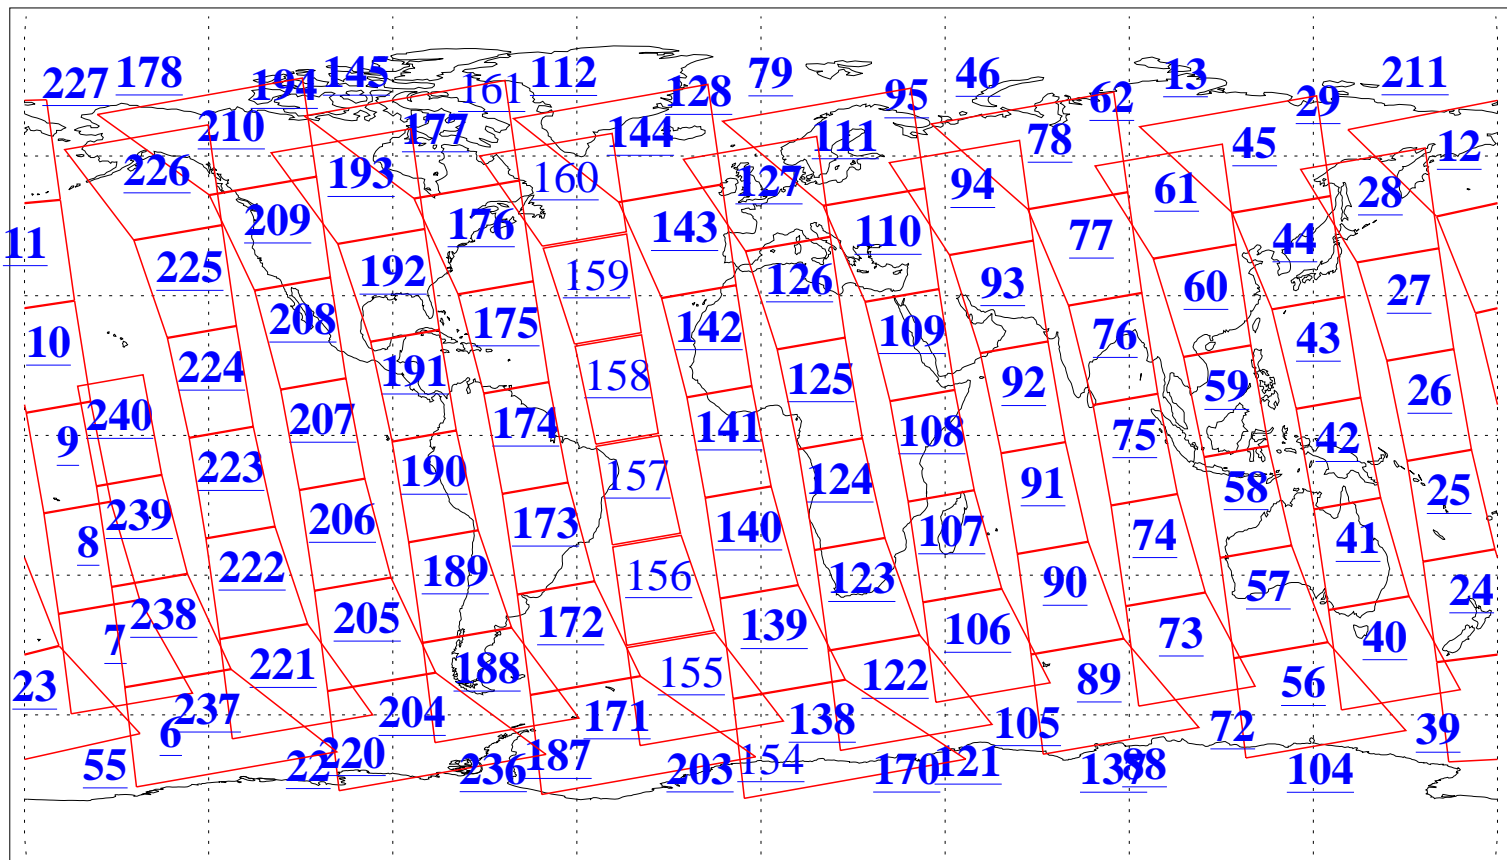

L1B Availability  
AMSU Granules: 240  
HSB Granules: 0  
AIRS Granules: 224

15 Feb 2018  
DoY 46  
Aqua Day 5766  
Granules: 1 to 120

Granules: 121 to 240

Legend: AMSU Available, HSB Available, AIRS Available

L1B Availability  
AMSU Granules: 240  
HSB Granules: 0  
AIRS Granules: 224

15 Feb 2018  
DoY 46  
Aqua Day 5766  
Ascending Granules

Descending Granules

Legend: AMSU Available, HSB Available, AIRS Available

### Northern Hemisphere Granules