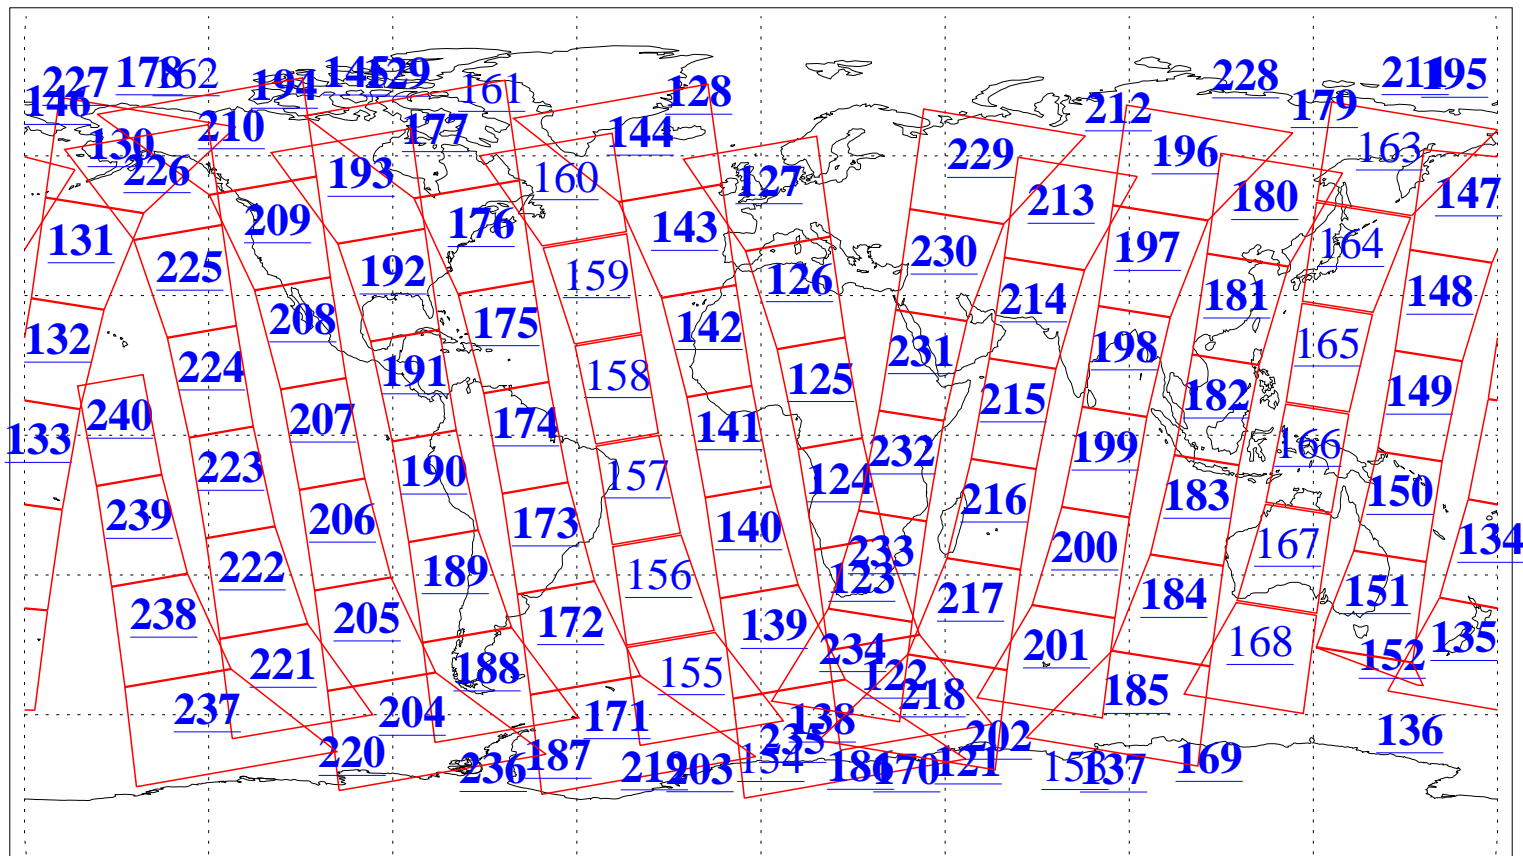

L1B Availability  
AMSU Granules: 240  
HSB Granules: 0  
AIRS Granules: 224

15 Feb 2018  
DoY 46  
Aqua Day 5766  
Granules: 1 to 120

Granules: 121 to 240

Legend: AMSU Available, HSB Available, AIRS Available

L1B Availability  
AMSU Granules: 240  
HSB Granules: 0  
AIRS Granules: 224

15 Feb 2018  
DoY 46  
Aqua Day 5766  
Ascending Granules

Descending Granules

Legend: AMSU Available, HSB Available, AIRS Available