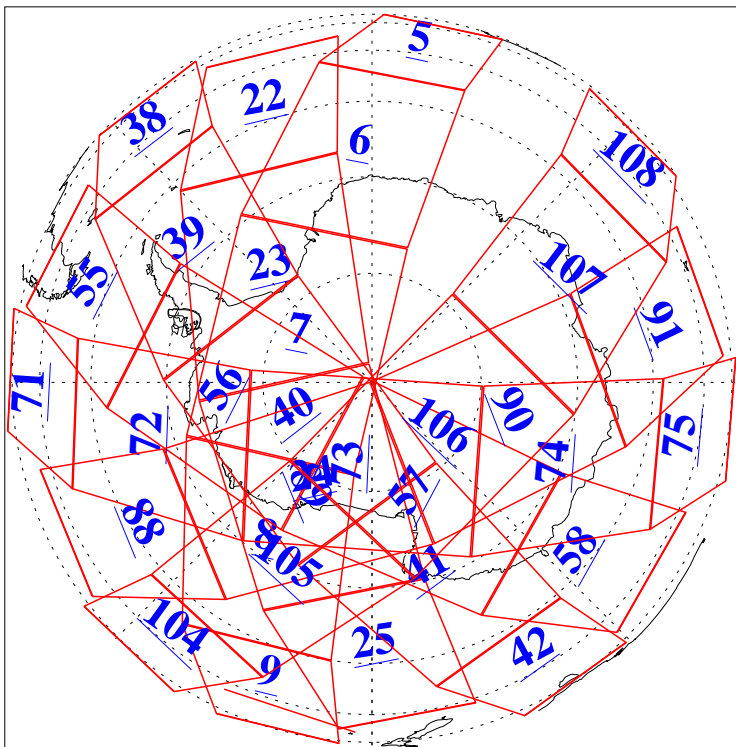

L1B Availability
AMSU Granules: 240
HSB Granules: 0
AIRS Granules: 240

12 Jan 2018
DoY 12
Aqua Day 5732
Granules: 1 to 120

Granules: 121 to 240

Legend: AMSU Available, HSB Available, AIRS Available

L1B Availability
AMSU Granules: 240
HSB Granules: 0
AIRS Granules: 240

12 Jan 2018
DoY 12
Aqua Day 5732

Ascending Granules

Descending Granules

Legend: AMSU Available, HSB Available, AIRS Available

L1B Availability
AMSU Granules: 240
HSB Granules: 0
AIRS Granules: 240

12 Jan 2018
DoY 12
Aqua Day 5732

Northern Hemisphere Granules

Southern Hemisphere Granules

Legend: AMSU Available, HSB Available, AIRS Available