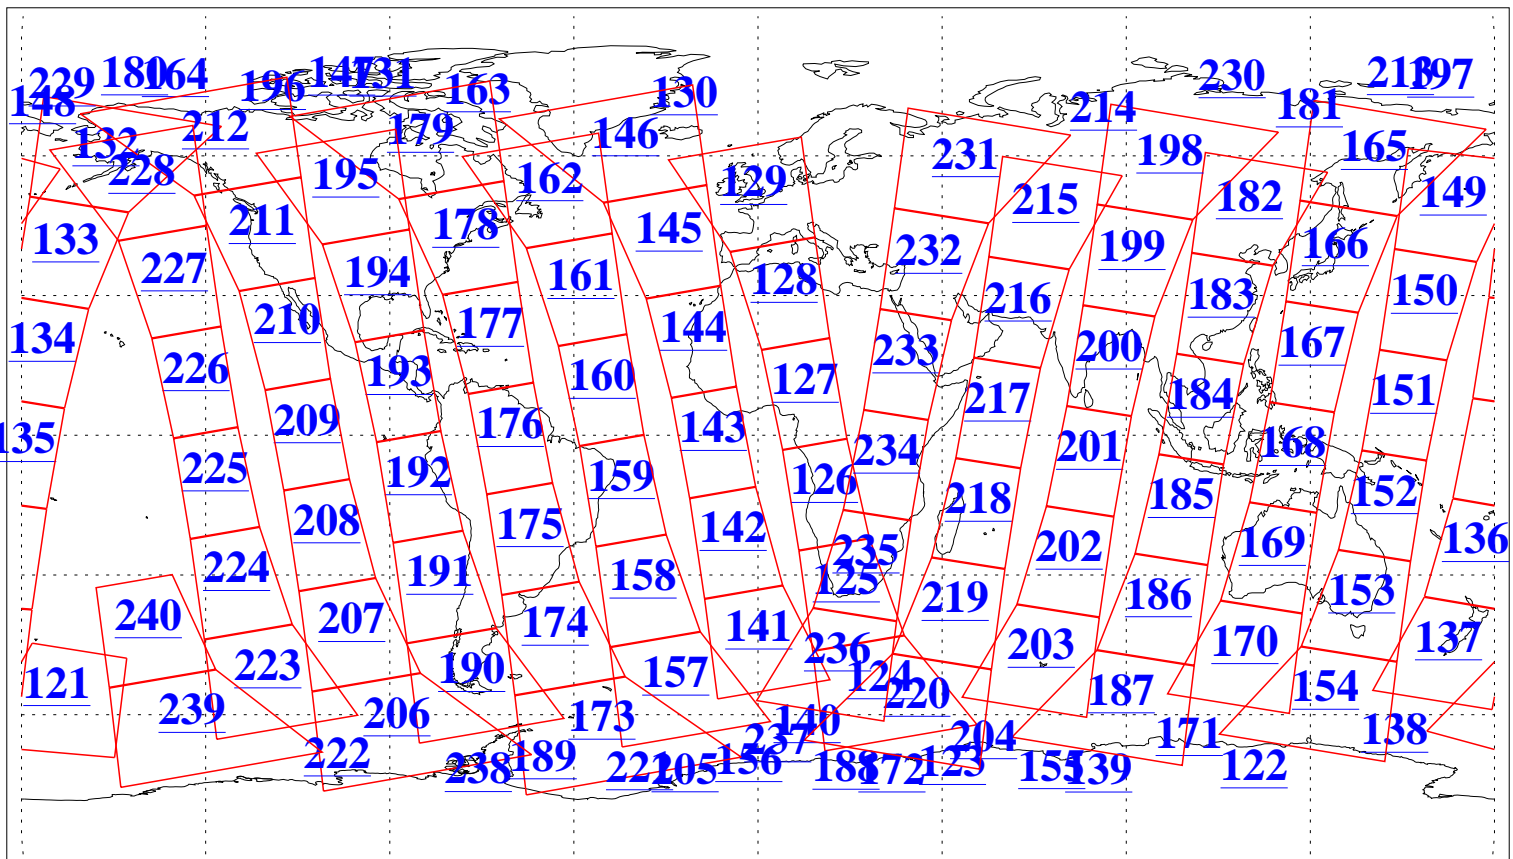

L1B Availability
AMSU Granules: 240
HSB Granules: 0
AIRS Granules: 240

12 Jan 2018
DoY 12
Aqua Day 5732
Granules: 1 to 120

Granules: 121 to 240

Legend: AMSU Available, HSB Available, AIRS Available

L1B Availability
AMSU Granules: 240
HSB Granules: 0
AIRS Granules: 240

12 Jan 2018
DoY 12
Aqua Day 5732

Ascending Granules

Descending Granules

Legend: AMSU Available, HSB Available, AIRS Available

L1B Availability
AMSU Granules: 240
HSB Granules: 0
AIRS Granules: 240

12 Jan 2018
DoY 12
Aqua Day 5732

Northern Hemisphere Granules

Southern Hemisphere Granules

Legend: AMSU Available, HSB Available, AIRS Available