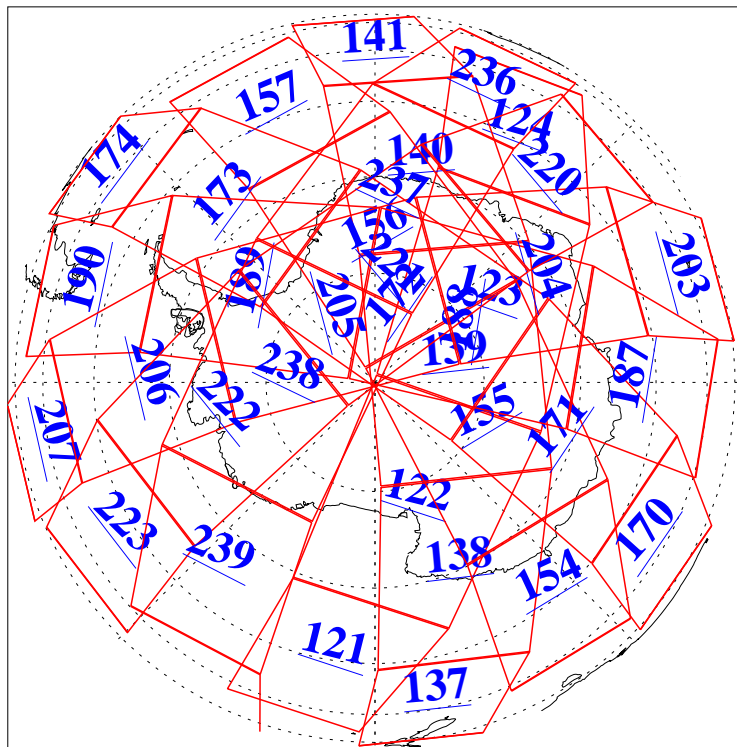

L1B Availability
AMSU Granules: 240
HSB Granules: 0
AIRS Granules: 240

12 Jan 2018
DoY 12
Aqua Day 5732
Granules: 1 to 120

Granules: 121 to 240

Legend: AMSU Available, HSB Available, AIRS Available

L1B Availability
AMSU Granules: 240
HSB Granules: 0
AIRS Granules: 240

12 Jan 2018
DoY 12
Aqua Day 5732

Ascending Granules

Descending Granules

Legend: AMSU Available, HSB Available, AIRS Available

L1B Availability
AMSU Granules: 240
HSB Granules: 0
AIRS Granules: 240

12 Jan 2018
DoY 12
Aqua Day 5732

Northern Hemisphere Granules

Southern Hemisphere Granules

Legend: AMSU Available, HSB Available, AIRS Available