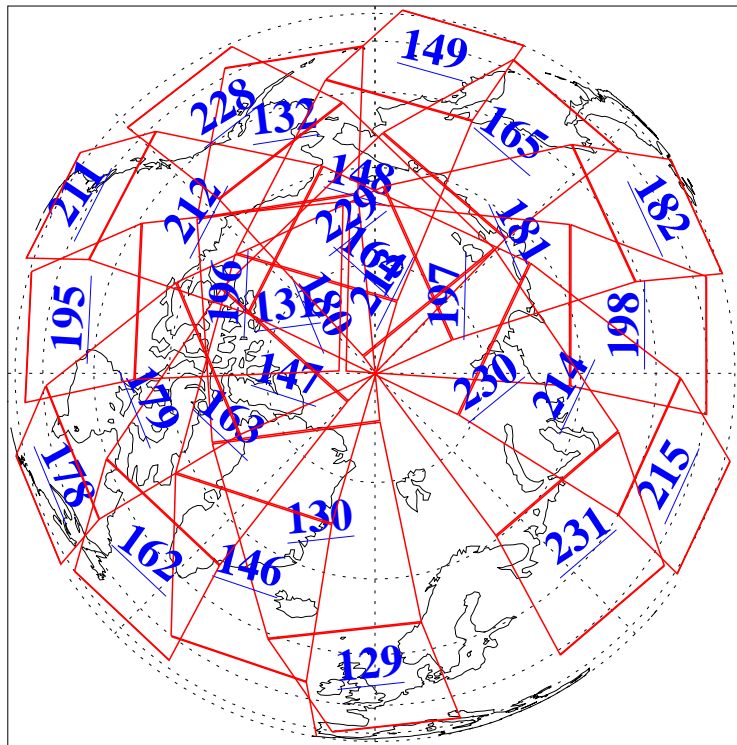

L1B Availability
AMSU Granules: 240
HSB Granules: 0
AIRS Granules: 240

12 Jan 2018
DoY 12
Aqua Day 5732
Granules: 1 to 120

Granules: 121 to 240

Legend: AMSU Available, HSB Available, AIRS Available

L1B Availability
AMSU Granules: 240
HSB Granules: 0
AIRS Granules: 240

12 Jan 2018
DoY 12
Aqua Day 5732

Ascending Granules

Descending Granules

Legend: AMSU Available, HSB Available, AIRS Available

L1B Availability
AMSU Granules: 240
HSB Granules: 0
AIRS Granules: 240

12 Jan 2018
DoY 12
Aqua Day 5732

Northern Hemisphere Granules

Southern Hemisphere Granules

Legend: AMSU Available, HSB Available, AIRS Available