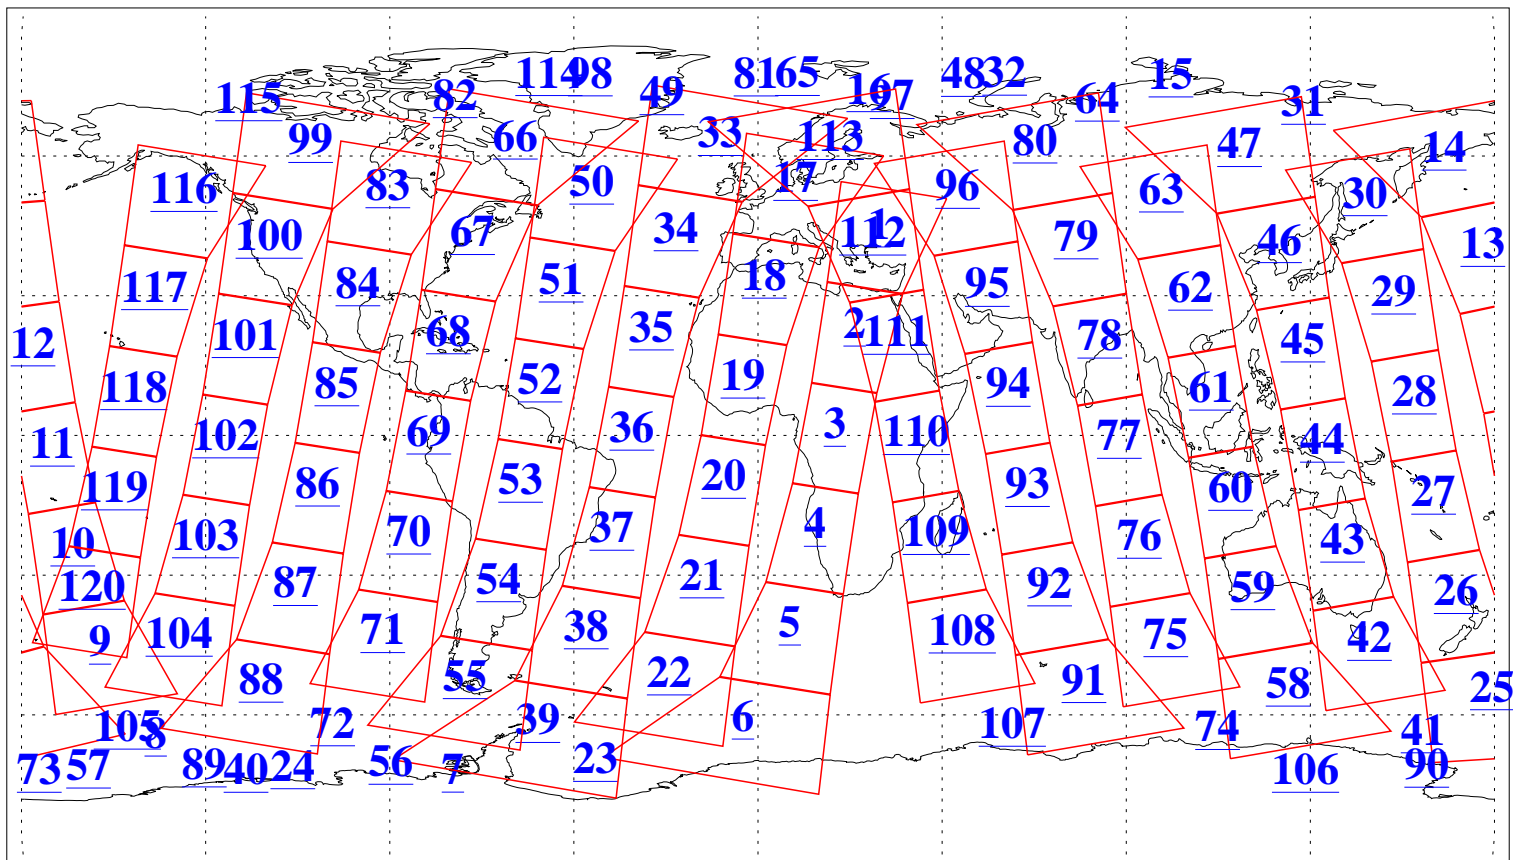

L1B Availability
AMSU Granules: 240
HSB Granules: 0
AIRS Granules: 240

12 Jan 2018
DoY 12
Aqua Day 5732
Granules: 1 to 120

Granules: 121 to 240

Legend: AMSU Available, HSB Available, AIRS Available

L1B Availability
AMSU Granules: 240
HSB Granules: 0
AIRS Granules: 240

12 Jan 2018
DoY 12
Aqua Day 5732

Ascending Granules

Descending Granules

Legend: AMSU Available, HSB Available, AIRS Available

L1B Availability
AMSU Granules: 240
HSB Granules: 0
AIRS Granules: 240

12 Jan 2018
DoY 12
Aqua Day 5732

Northern Hemisphere Granules

Southern Hemisphere Granules

Legend: AMSU Available, HSB Available, AIRS Available