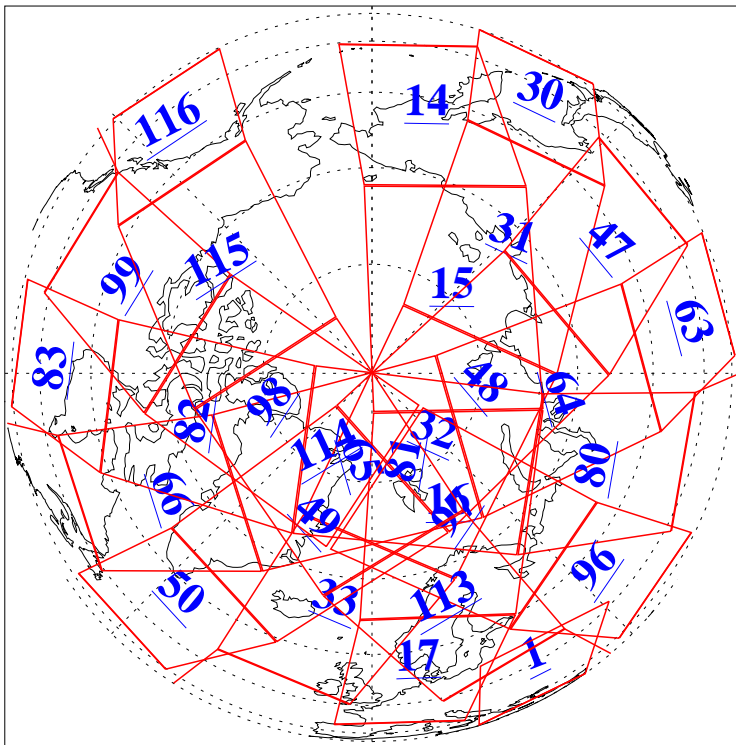

L1B Availability
AMSU Granules: 240
HSB Granules: 0
AIRS Granules: 240

12 Jan 2018
DoY 12
Aqua Day 5732
Granules: 1 to 120

Granules: 121 to 240

Legend: AMSU Available, HSB Available, AIRS Available

L1B Availability
AMSU Granules: 240
HSB Granules: 0
AIRS Granules: 240

12 Jan 2018
DoY 12
Aqua Day 5732

Ascending Granules

Descending Granules

Legend: AMSU Available, HSB Available, AIRS Available

L1B Availability
AMSU Granules: 240
HSB Granules: 0
AIRS Granules: 240

12 Jan 2018
DoY 12
Aqua Day 5732

Northern Hemisphere Granules

Southern Hemisphere Granules

Legend: AMSU Available, HSB Available, AIRS Available