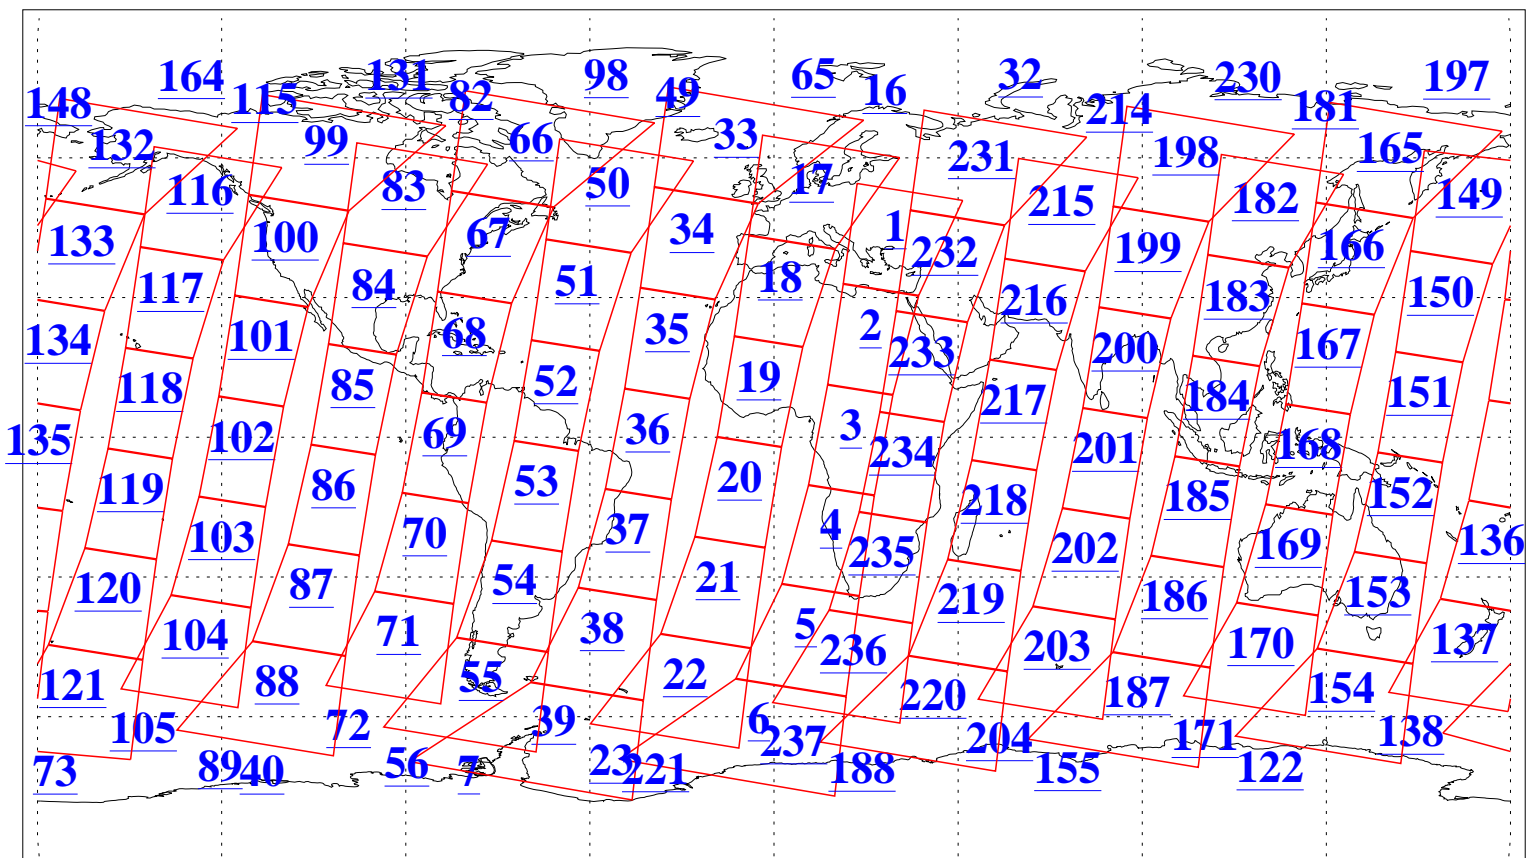

L1B Availability
AMSU Granules: 240
HSB Granules: 0
AIRS Granules: 240

12 Jan 2018
DoY 12
Aqua Day 5732
Granules: 1 to 120

Granules: 121 to 240

Legend: AMSU Available, HSB Available, AIRS Available

L1B Availability
AMSU Granules: 240
HSB Granules: 0
AIRS Granules: 240

12 Jan 2018
DoY 12
Aqua Day 5732

Ascending Granules

Descending Granules

Legend: AMSU Available, HSB Available, AIRS Available

L1B Availability
AMSU Granules: 240
HSB Granules: 0
AIRS Granules: 240

12 Jan 2018
DoY 12
Aqua Day 5732

Northern Hemisphere Granules

Southern Hemisphere Granules

Legend: AMSU Available, HSB Available, AIRS Available