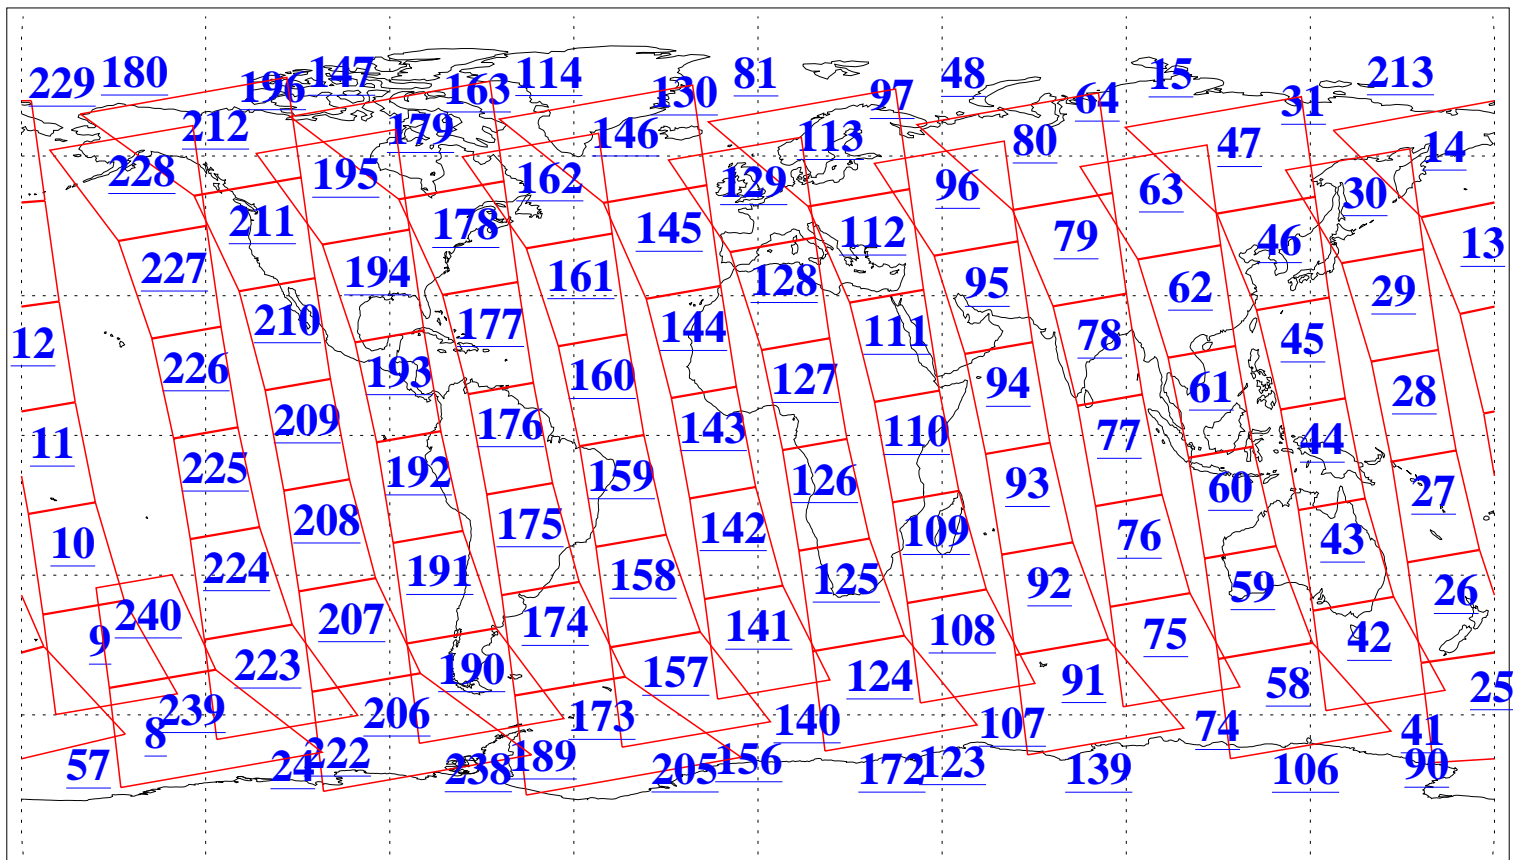

L1B Availability
AMSU Granules: 240
HSB Granules: 0
AIRS Granules: 240

12 Jan 2018
DoY 12
Aqua Day 5732
Granules: 1 to 120

Granules: 121 to 240

Legend: AMSU Available, HSB Available, AIRS Available

L1B Availability
AMSU Granules: 240
HSB Granules: 0
AIRS Granules: 240

12 Jan 2018
DoY 12
Aqua Day 5732

Ascending Granules

Descending Granules

Legend: AMSU Available, HSB Available, AIRS Available

L1B Availability
AMSU Granules: 240
HSB Granules: 0
AIRS Granules: 240

12 Jan 2018
DoY 12
Aqua Day 5732

Northern Hemisphere Granules

Southern Hemisphere Granules

Legend: AMSU Available, HSB Available, AIRS Available