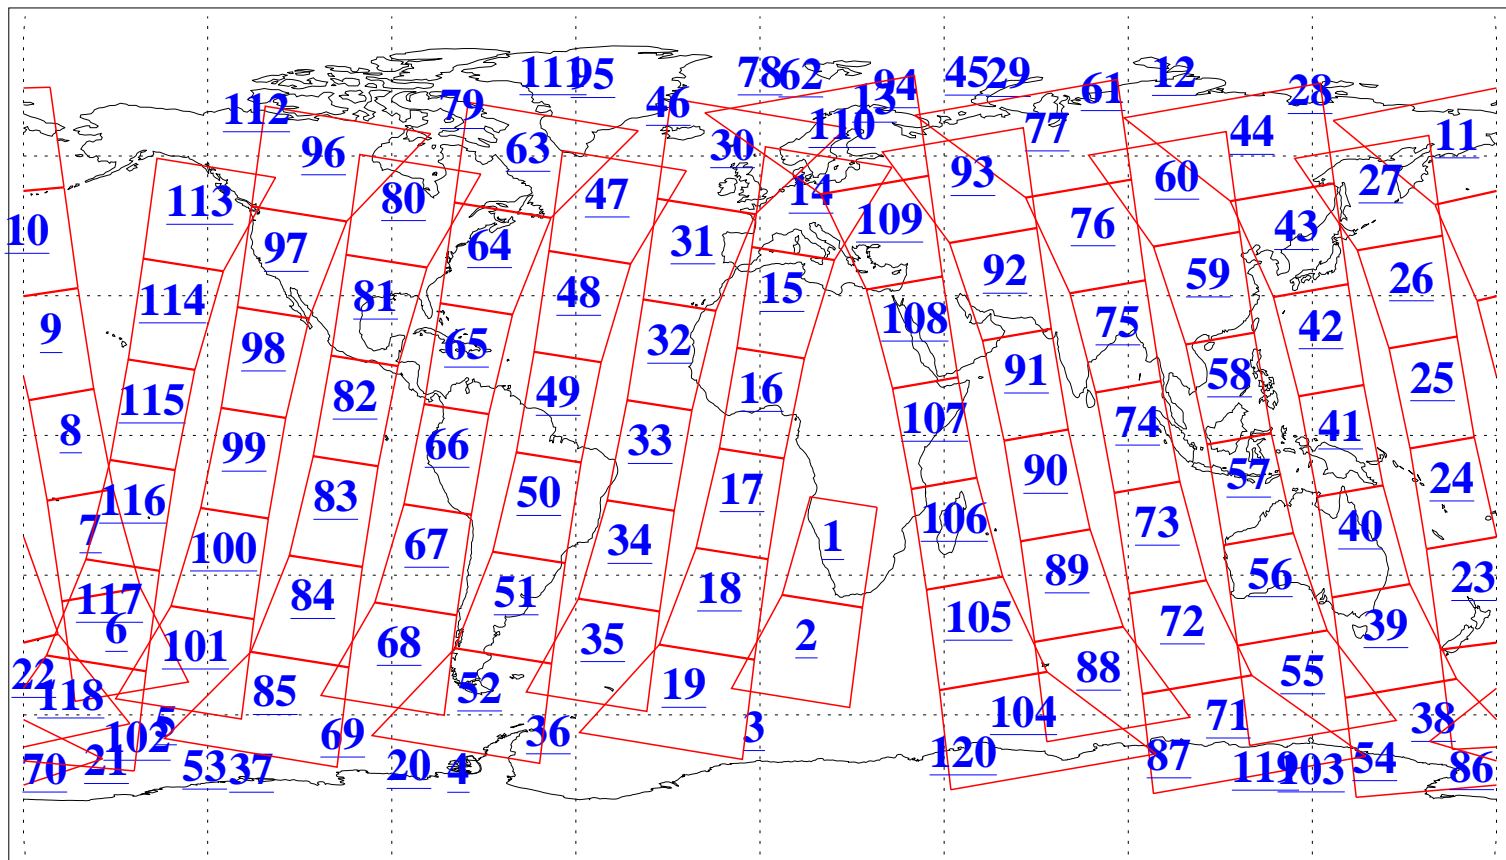

L1B Availability
AMSU Granules: 240
HSB Granules: 0
AIRS Granules: 240

1 Dec 2015
DoY 335
Aqua Day 4959
Granules: 1 to 120

Granules: 121 to 240

Legend: AMSU Available, HSB Available, AIRS Available

L1B Availability
AMSU Granules: 240
HSB Granules: 0
AIRS Granules: 240

1 Dec 2015
DoY 335
Aqua Day 4959

Ascending Granules

Descending Granules

Legend: AMSU Available, HSB Available, AIRS Available

L1B Availability
 AMSU Granules: 240
 HSB Granules: 0
 AIRS Granules: 240

1 Dec 2015
 DoY 335
 Aqua Day 4959

Northern Hemisphere Granules

Southern Hemisphere Granules

Legend: AMSU Available, HSB Available, AIRS Available