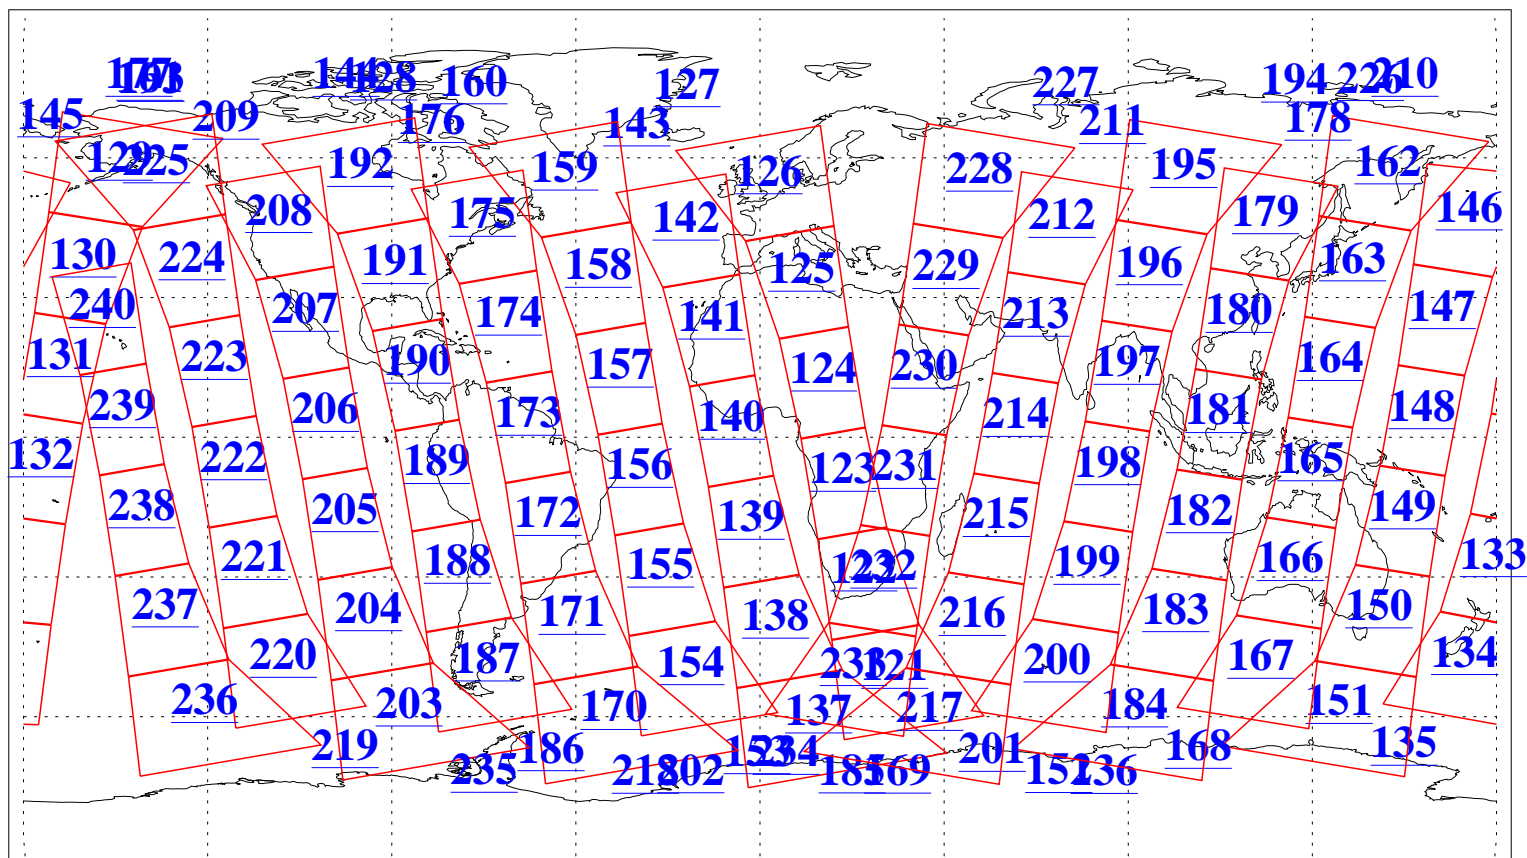

L1B Availability
AMSU Granules: 240
HSB Granules: 0
AIRS Granules: 240

1 Dec 2015
DoY 335
Aqua Day 4959
Granules: 1 to 120

Granules: 121 to 240

Legend: AMSU Available, HSB Available, AIRS Available

L1B Availability
AMSU Granules: 240
HSB Granules: 0
AIRS Granules: 240

1 Dec 2015
DoY 335
Aqua Day 4959

Ascending Granules

Descending Granules

Legend: AMSU Available, HSB Available, AIRS Available

L1B Availability
 AMSU Granules: 240
 HSB Granules: 0
 AIRS Granules: 240

1 Dec 2015
 DoY 335
 Aqua Day 4959

Northern Hemisphere Granules

Southern Hemisphere Granules

Legend: AMSU Available, HSB Available, AIRS Available