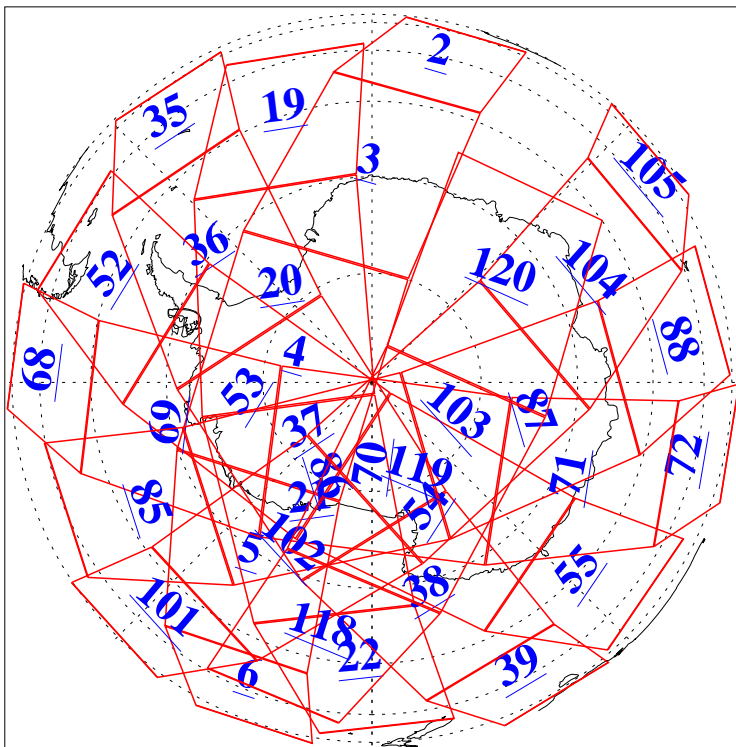

L1B Availability
AMSU Granules: 240
HSB Granules: 0
AIRS Granules: 240

1 Dec 2015
DoY 335
Aqua Day 4959
Granules: 1 to 120

Granules: 121 to 240

Legend: AMSU Available, HSB Available, AIRS Available

L1B Availability
AMSU Granules: 240
HSB Granules: 0
AIRS Granules: 240

1 Dec 2015
DoY 335
Aqua Day 4959

Ascending Granules

Descending Granules

Legend: AMSU Available, HSB Available, AIRS Available

L1B Availability
 AMSU Granules: 240
 HSB Granules: 0
 AIRS Granules: 240

1 Dec 2015
 DoY 335
 Aqua Day 4959

Northern Hemisphere Granules

Southern Hemisphere Granules

Legend: AMSU Available, HSB Available, AIRS Available