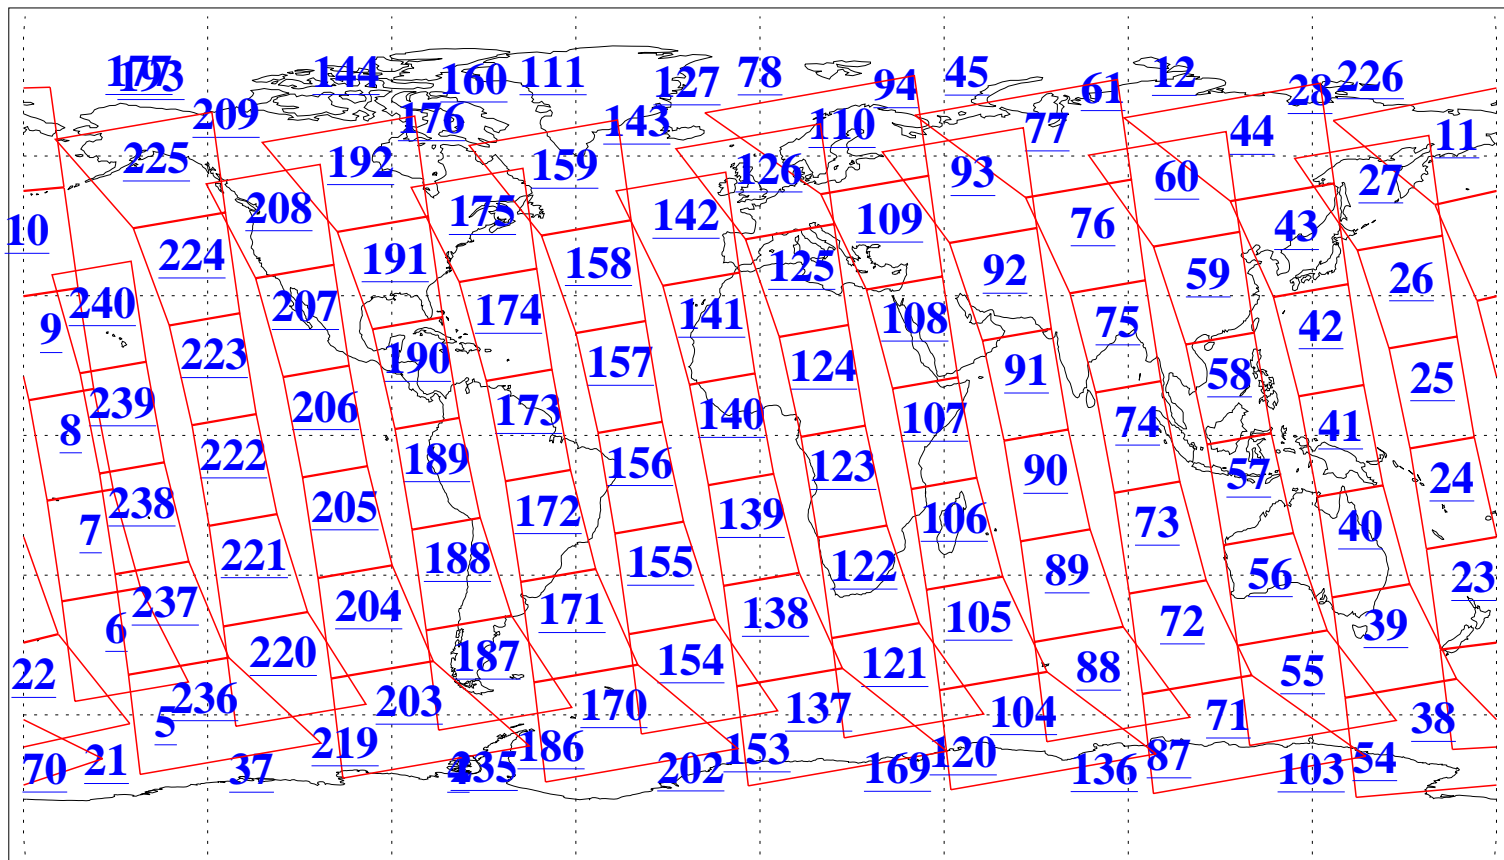

L1B Availability
AMSU Granules: 240
HSB Granules: 0
AIRS Granules: 240

1 Dec 2015
DoY 335
Aqua Day 4959
Granules: 1 to 120

Granules: 121 to 240

Legend: AMSU Available, HSB Available, AIRS Available

L1B Availability
AMSU Granules: 240
HSB Granules: 0
AIRS Granules: 240

1 Dec 2015
DoY 335
Aqua Day 4959

Ascending Granules

Descending Granules

Legend: AMSU Available, HSB Available, AIRS Available

L1B Availability
 AMSU Granules: 240
 HSB Granules: 0
 AIRS Granules: 240

1 Dec 2015
 DoY 335
 Aqua Day 4959

Northern Hemisphere Granules

Southern Hemisphere Granules

Legend: AMSU Available, HSB Available, AIRS Available