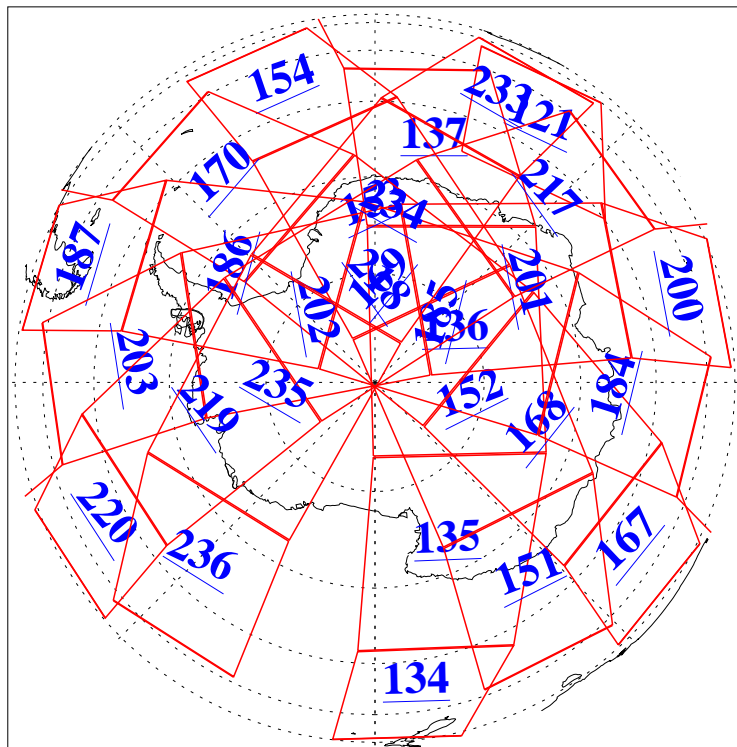

L1B Availability
AMSU Granules: 240
HSB Granules: 0
AIRS Granules: 240

1 Dec 2015
DoY 335
Aqua Day 4959
Granules: 1 to 120

Granules: 121 to 240

Legend: AMSU Available, HSB Available, AIRS Available

L1B Availability
AMSU Granules: 240
HSB Granules: 0
AIRS Granules: 240

1 Dec 2015
DoY 335
Aqua Day 4959

Ascending Granules

Descending Granules

Legend: AMSU Available, HSB Available, AIRS Available

L1B Availability
 AMSU Granules: 240
 HSB Granules: 0
 AIRS Granules: 240

1 Dec 2015
 DoY 335
 Aqua Day 4959

Northern Hemisphere Granules

Southern Hemisphere Granules

Legend: AMSU Available, HSB Available, AIRS Available