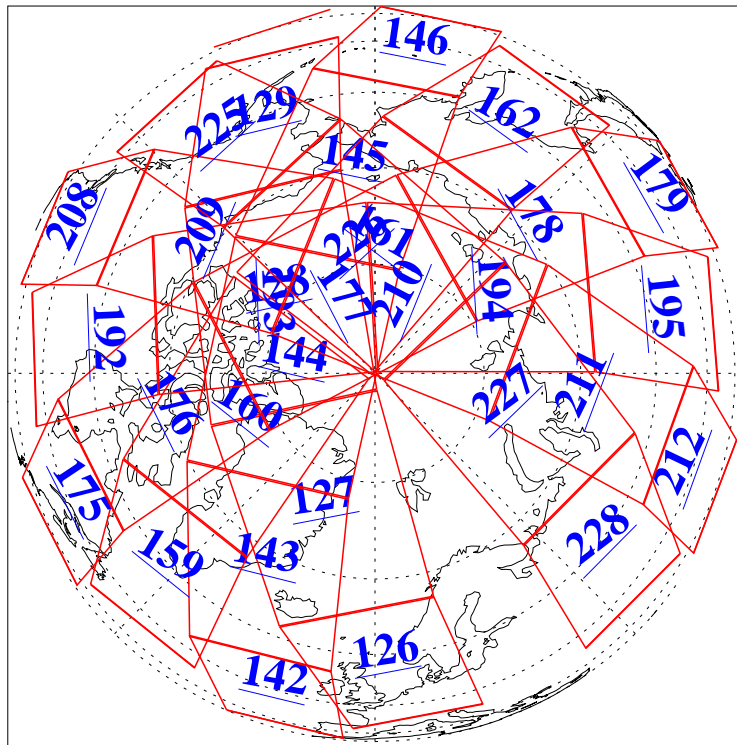

L1B Availability
AMSU Granules: 240
HSB Granules: 0
AIRS Granules: 240

1 Dec 2015
DoY 335
Aqua Day 4959
Granules: 1 to 120

Granules: 121 to 240

Legend: AMSU Available, HSB Available, AIRS Available

L1B Availability
AMSU Granules: 240
HSB Granules: 0
AIRS Granules: 240

1 Dec 2015
DoY 335
Aqua Day 4959

Ascending Granules

Descending Granules

Legend: AMSU Available, HSB Available, AIRS Available

L1B Availability
 AMSU Granules: 240
 HSB Granules: 0
 AIRS Granules: 240

1 Dec 2015
 DoY 335
 Aqua Day 4959

Northern Hemisphere Granules

Southern Hemisphere Granules

Legend: AMSU Available, HSB Available, AIRS Available