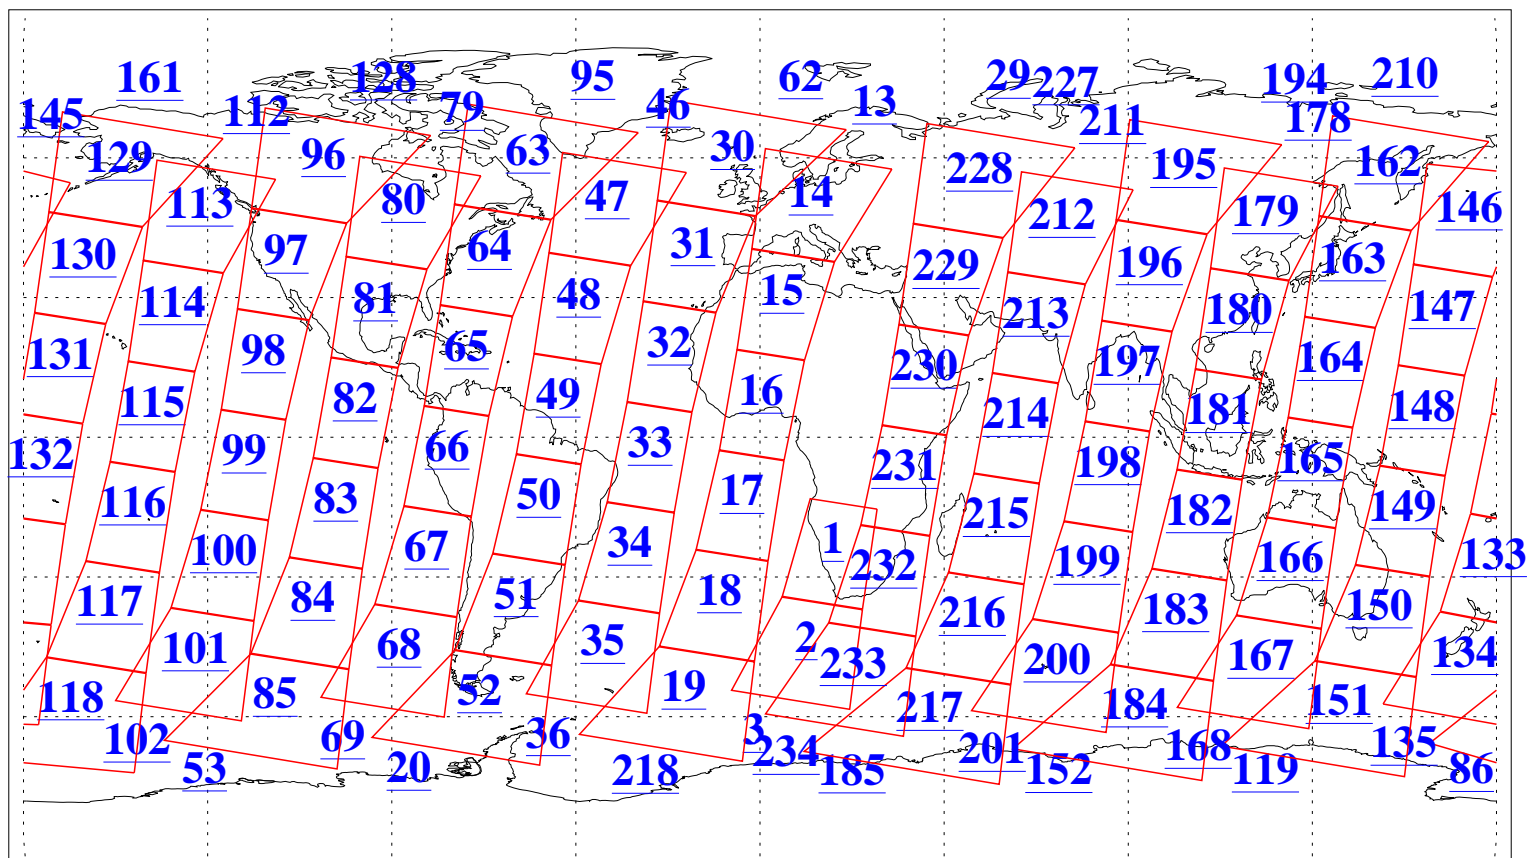

L1B Availability
AMSU Granules: 240
HSB Granules: 0
AIRS Granules: 240

1 Dec 2015
DoY 335
Aqua Day 4959
Granules: 1 to 120

Granules: 121 to 240

Legend: AMSU Available, HSB Available, AIRS Available

L1B Availability
AMSU Granules: 240
HSB Granules: 0
AIRS Granules: 240

1 Dec 2015
DoY 335
Aqua Day 4959

Ascending Granules

Descending Granules

Legend: AMSU Available, HSB Available, AIRS Available

L1B Availability
 AMSU Granules: 240
 HSB Granules: 0
 AIRS Granules: 240

1 Dec 2015
 DoY 335
 Aqua Day 4959

Northern Hemisphere Granules

Southern Hemisphere Granules

Legend: AMSU Available, HSB Available, AIRS Available