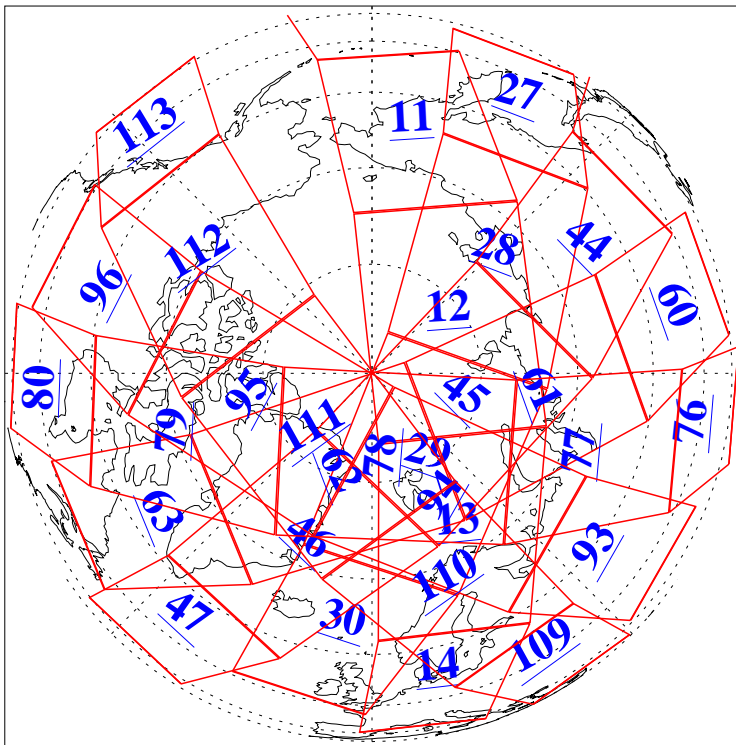

L1B Availability
AMSU Granules: 240
HSB Granules: 0
AIRS Granules: 240

1 Dec 2015
DoY 335
Aqua Day 4959
Granules: 1 to 120

Granules: 121 to 240

Legend: AMSU Available, HSB Available, AIRS Available

L1B Availability
AMSU Granules: 240
HSB Granules: 0
AIRS Granules: 240

1 Dec 2015
DoY 335
Aqua Day 4959

Ascending Granules

Descending Granules

Legend: AMSU Available, HSB Available, AIRS Available

L1B Availability
 AMSU Granules: 240
 HSB Granules: 0
 AIRS Granules: 240

1 Dec 2015
 DoY 335
 Aqua Day 4959

Northern Hemisphere Granules

Southern Hemisphere Granules

Legend: AMSU Available, HSB Available, AIRS Available