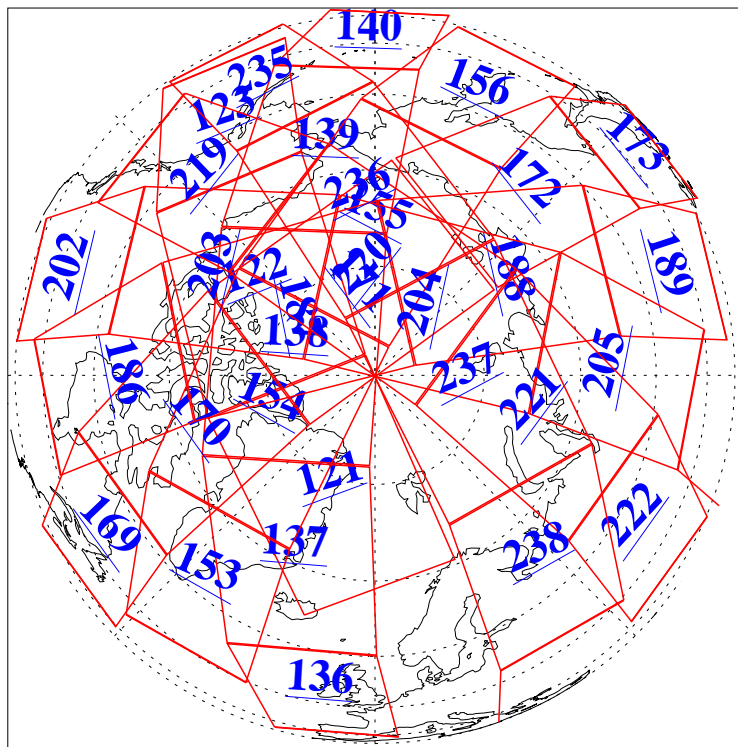

5 Nov 2015
DoY 309
Aqua Day 4933
Ascending Granules

Descending Granules

Legend: AMSU Available, HSB Available, AIRS Available

L1B Availability
AMSU Granules: 240
HSB Granules: 0
AIRS Granules: 240

5 Nov 2015
DoY 309
Aqua Day 4933

Northern Hemisphere Granules

Southern Hemisphere Granules

Legend: AMSU Available, HSB Available, AIRS Available