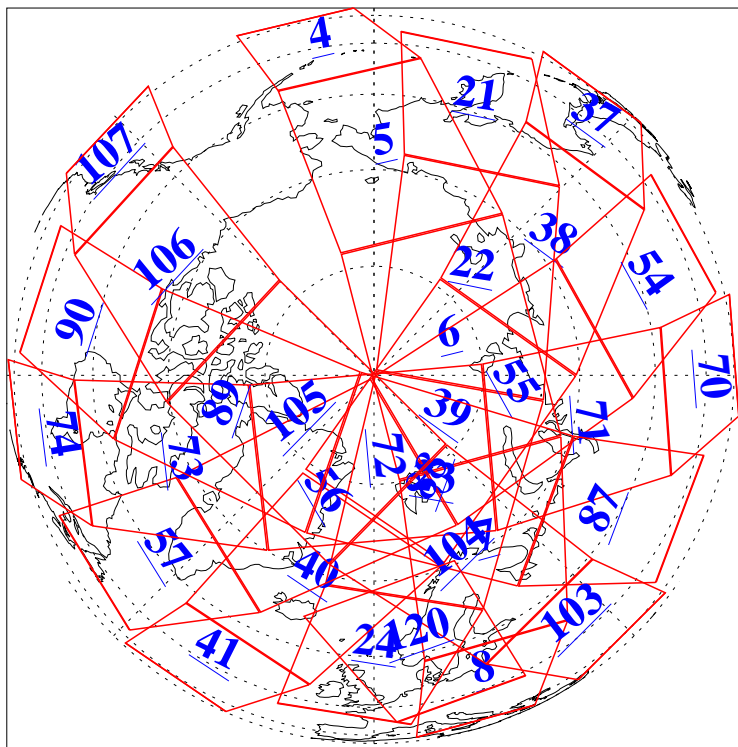

L1B Availability
AMSU Granules: 240
HSB Granules: 0
AIRS Granules: 240

5 Nov 2015
DoY 309
Aqua Day 4933
Granules: 1 to 120

Granules: 121 to 240

Legend: AMSU Available, HSB Available, AIRS Available

L1B Availability
AMSU Granules: 240
HSB Granules: 0
AIRS Granules: 240

5 Nov 2015
DoY 309
Aqua Day 4933
Ascending Granules

Descending Granules

Legend: AMSU Available, HSB Available, AIRS Available

L1B Availability
AMSU Granules: 240
HSB Granules: 0
AIRS Granules: 240

5 Nov 2015
DoY 309
Aqua Day 4933

Northern Hemisphere Granules

Southern Hemisphere Granules

Legend: AMSU Available, HSB Available, AIRS Available