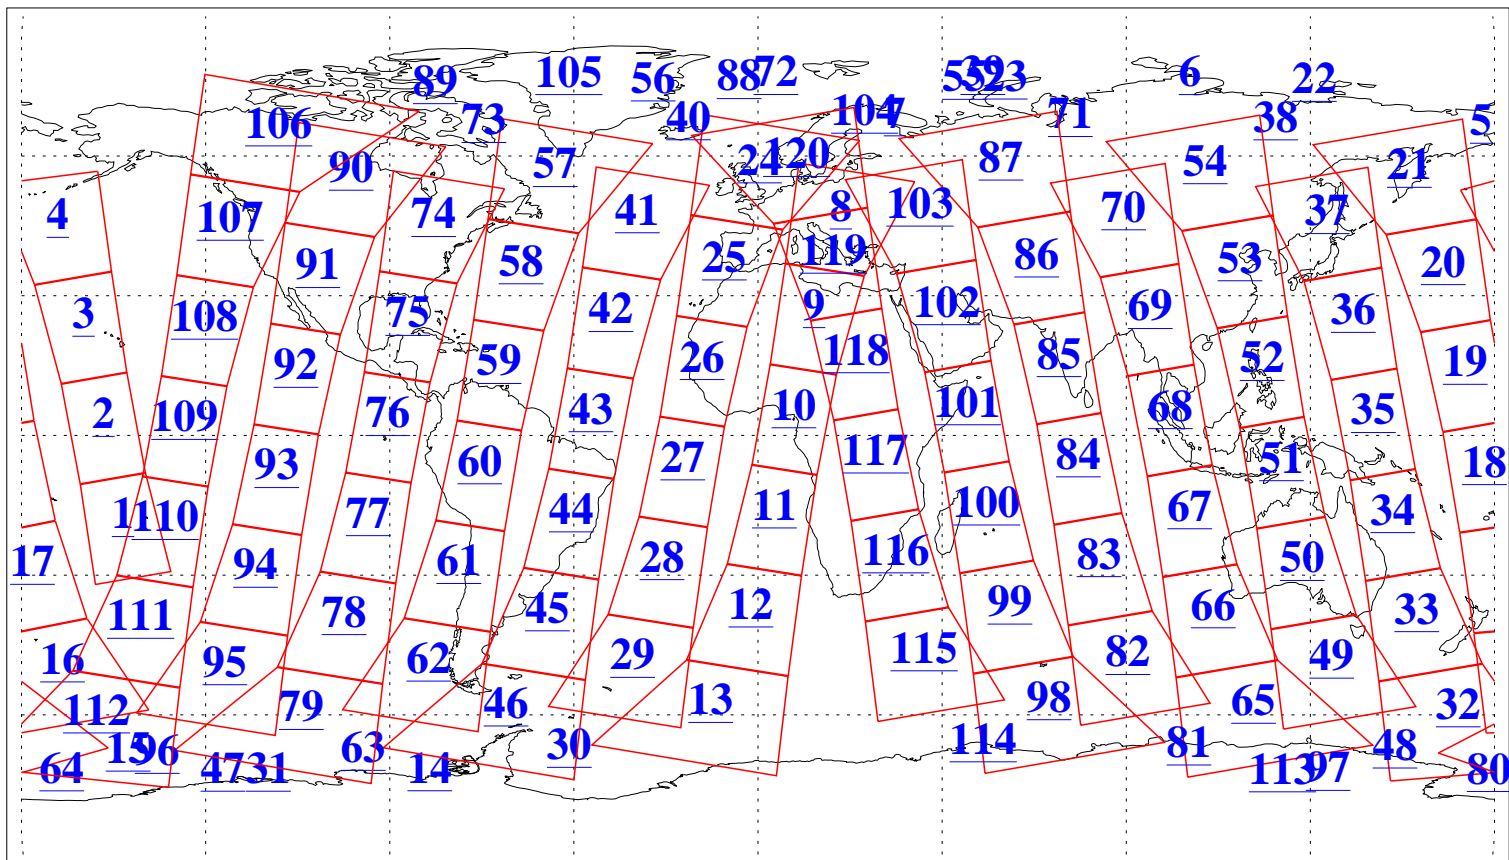

L1B Availability
AMSU Granules: 240
HSB Granules: 0
AIRS Granules: 240

5 Nov 2015
DoY 309
Aqua Day 4933
Granules: 1 to 120

Granules: 121 to 240

Legend: AMSU Available, HSB Available, AIRS Available

L1B Availability
AMSU Granules: 240
HSB Granules: 0
AIRS Granules: 240

5 Nov 2015
DoY 309
Aqua Day 4933
Ascending Granules

Descending Granules

Legend: AMSU Available, HSB Available, AIRS Available

L1B Availability
AMSU Granules: 240
HSB Granules: 0
AIRS Granules: 240

5 Nov 2015
DoY 309
Aqua Day 4933

Northern Hemisphere Granules

Southern Hemisphere Granules

Legend: AMSU Available, HSB Available, AIRS Available