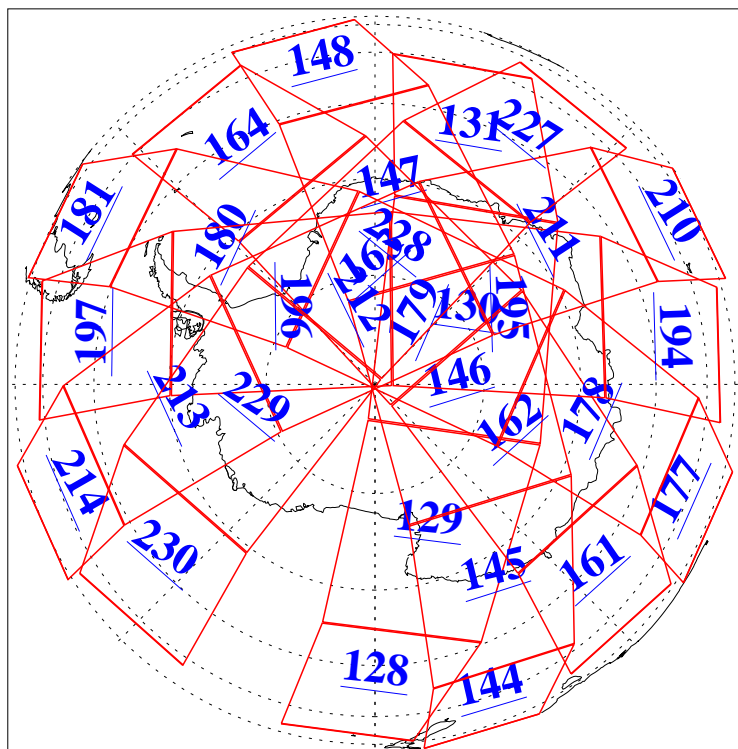

L1B Availability
AMSU Granules: 240
HSB Granules: 0
AIRS Granules: 240

5 Nov 2015
DoY 309
Aqua Day 4933
Granules: 1 to 120

Granules: 121 to 240

Legend: AMSU Available, HSB Available, AIRS Available

L1B Availability
AMSU Granules: 240
HSB Granules: 0
AIRS Granules: 240

5 Nov 2015
DoY 309
Aqua Day 4933
Ascending Granules

Descending Granules

Legend: AMSU Available, HSB Available, AIRS Available

L1B Availability
AMSU Granules: 240
HSB Granules: 0
AIRS Granules: 240

5 Nov 2015
DoY 309
Aqua Day 4933

Northern Hemisphere Granules

Southern Hemisphere Granules

Legend: AMSU Available, HSB Available, AIRS Available