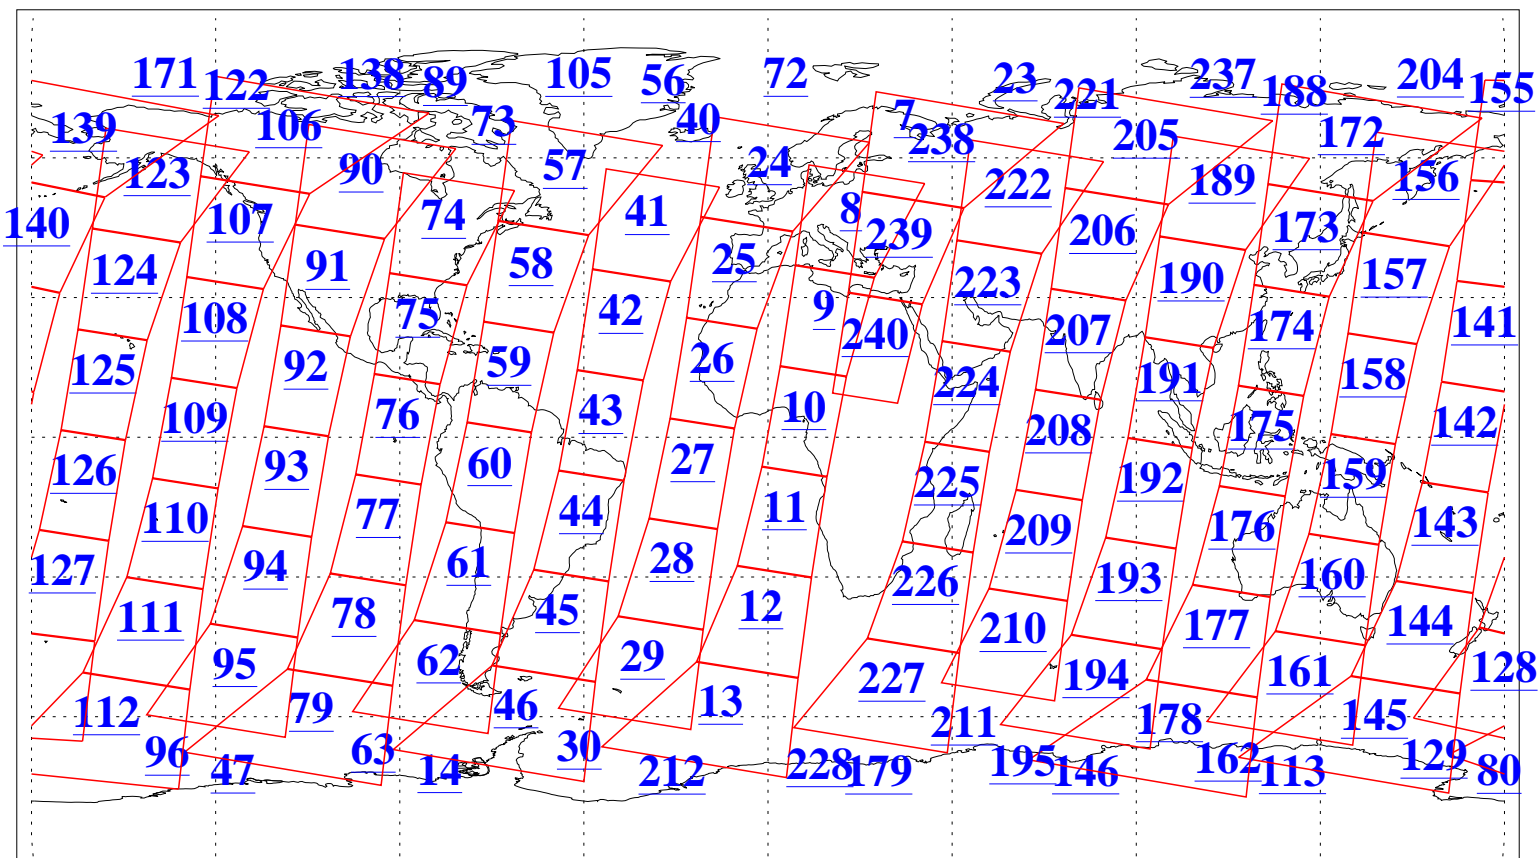

L1B Availability
AMSU Granules: 240
HSB Granules: 0
AIRS Granules: 240

5 Nov 2015
DoY 309
Aqua Day 4933
Granules: 1 to 120

Granules: 121 to 240

Legend: AMSU Available, HSB Available, AIRS Available

L1B Availability
AMSU Granules: 240
HSB Granules: 0
AIRS Granules: 240

5 Nov 2015
DoY 309
Aqua Day 4933
Ascending Granules

Descending Granules

Legend: AMSU Available, HSB Available, AIRS Available

L1B Availability
AMSU Granules: 240
HSB Granules: 0
AIRS Granules: 240

5 Nov 2015
DoY 309
Aqua Day 4933

Northern Hemisphere Granules

Southern Hemisphere Granules

Legend: AMSU Available, HSB Available, AIRS Available