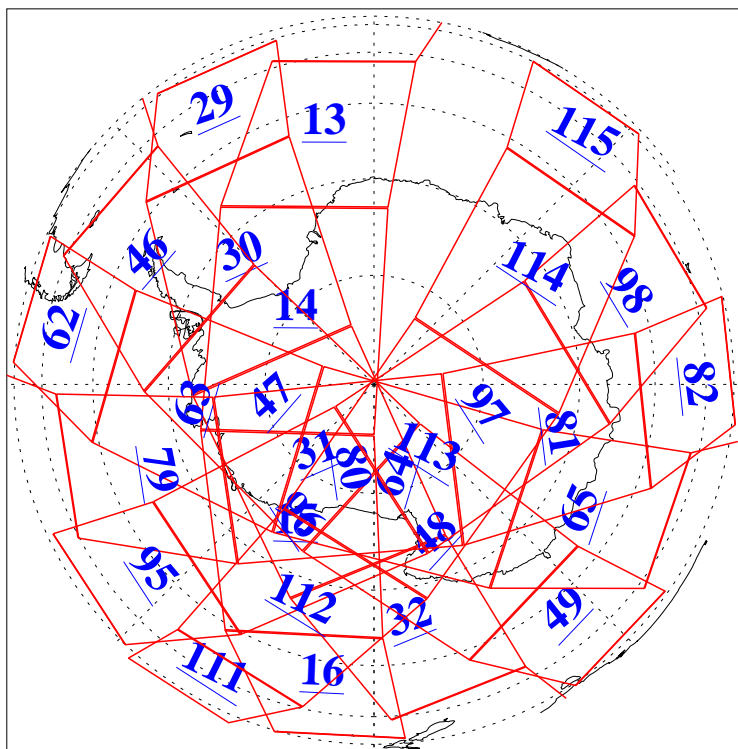

L1B Availability
AMSU Granules: 240
HSB Granules: 0
AIRS Granules: 240

5 Nov 2015
DoY 309
Aqua Day 4933
Granules: 1 to 120

Granules: 121 to 240

Legend: AMSU Available, HSB Available, AIRS Available

L1B Availability
AMSU Granules: 240
HSB Granules: 0
AIRS Granules: 240

5 Nov 2015
DoY 309
Aqua Day 4933
Ascending Granules

Descending Granules

Legend: AMSU Available, HSB Available, AIRS Available

L1B Availability
AMSU Granules: 240
HSB Granules: 0
AIRS Granules: 240

5 Nov 2015
DoY 309
Aqua Day 4933

Northern Hemisphere Granules

Southern Hemisphere Granules

Legend: AMSU Available, HSB Available, AIRS Available