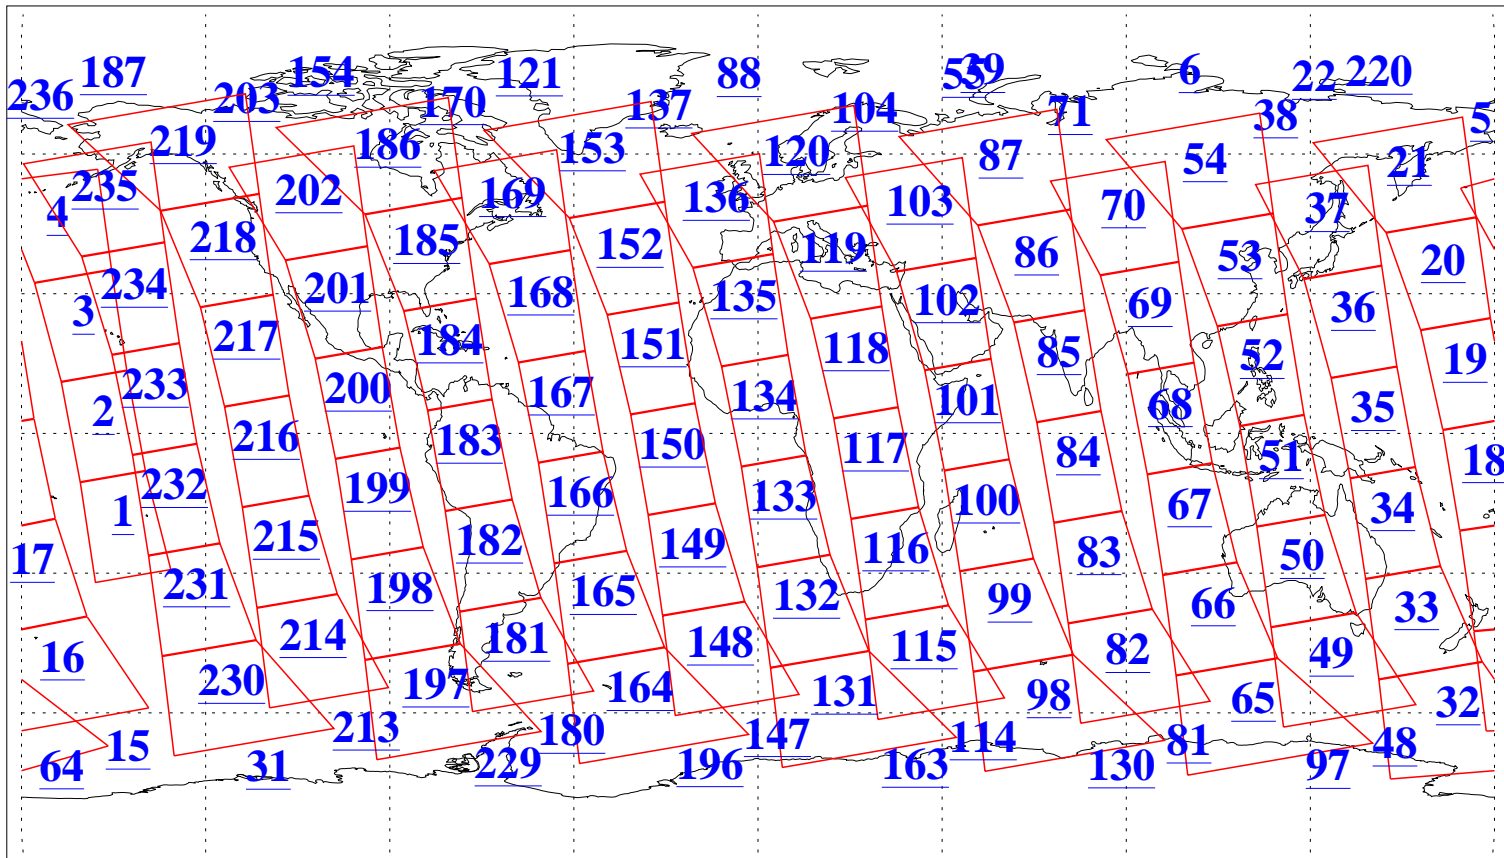

L1B Availability
AMSU Granules: 240
HSB Granules: 0
AIRS Granules: 240

5 Nov 2015
DoY 309
Aqua Day 4933
Granules: 1 to 120

Granules: 121 to 240

Legend: AMSU Available, HSB Available, AIRS Available

L1B Availability
AMSU Granules: 240
HSB Granules: 0
AIRS Granules: 240

5 Nov 2015
DoY 309
Aqua Day 4933
Ascending Granules

Descending Granules

Legend: AMSU Available, HSB Available, AIRS Available

L1B Availability
AMSU Granules: 240
HSB Granules: 0
AIRS Granules: 240

5 Nov 2015
DoY 309
Aqua Day 4933

Northern Hemisphere Granules

Southern Hemisphere Granules

Legend: AMSU Available, HSB Available, AIRS Available