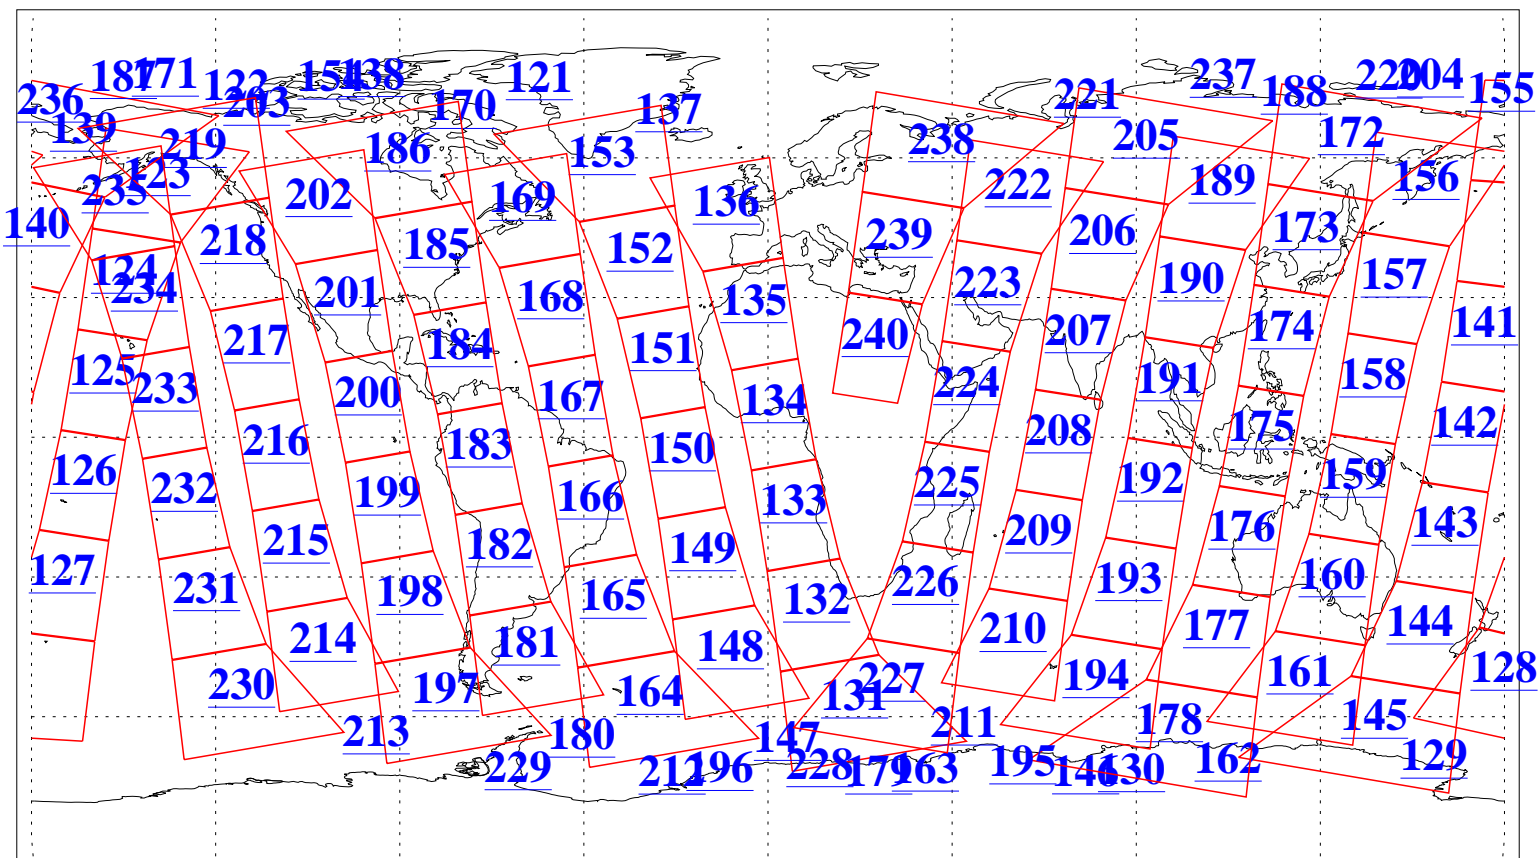

L1B Availability
AMSU Granules: 240
HSB Granules: 0
AIRS Granules: 240

5 Nov 2015
DoY 309
Aqua Day 4933
Granules: 1 to 120

Granules: 121 to 240

Legend: AMSU Available, HSB Available, AIRS Available

L1B Availability
AMSU Granules: 240
HSB Granules: 0
AIRS Granules: 240

5 Nov 2015
DoY 309
Aqua Day 4933
Ascending Granules

Descending Granules

Legend: AMSU Available, HSB Available, AIRS Available

L1B Availability
AMSU Granules: 240
HSB Granules: 0
AIRS Granules: 240

5 Nov 2015
DoY 309
Aqua Day 4933

Northern Hemisphere Granules

Southern Hemisphere Granules

Legend: AMSU Available, HSB Available, AIRS Available