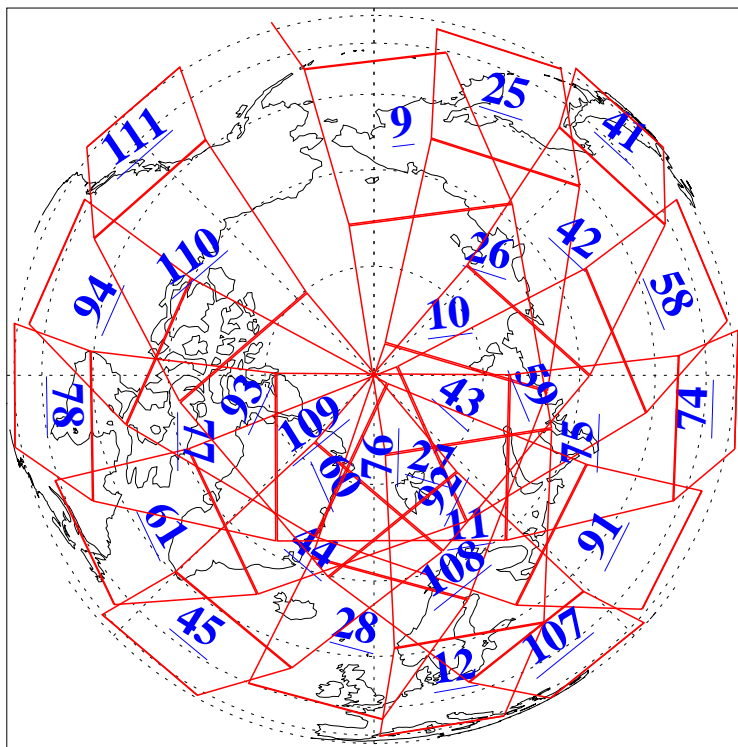

L1B Availability  
AMSU Granules: 240  
HSB Granules: 0  
AIRS Granules: 240

1 Nov 2015  
DoY 305  
Aqua Day 4929  
Granules: 1 to 120

Granules: 121 to 240

Legend: AMSU Available, HSB Available, AIRS Available

L1B Availability  
AMSU Granules: 240  
HSB Granules: 0  
AIRS Granules: 240

1 Nov 2015  
DoY 305  
Aqua Day 4929

Ascending Granules

Descending Granules

Legend: AMSU Available, *HSB Available*, **AIRS Available**

L1B Availability  
 AMSU Granules: 240  
 HSB Granules: 0  
 AIRS Granules: 240

1 Nov 2015  
 DoY 305  
 Aqua Day 4929

Northern Hemisphere Granules

Southern Hemisphere Granules

Legend: AMSU Available, HSB Available, AIRS Available