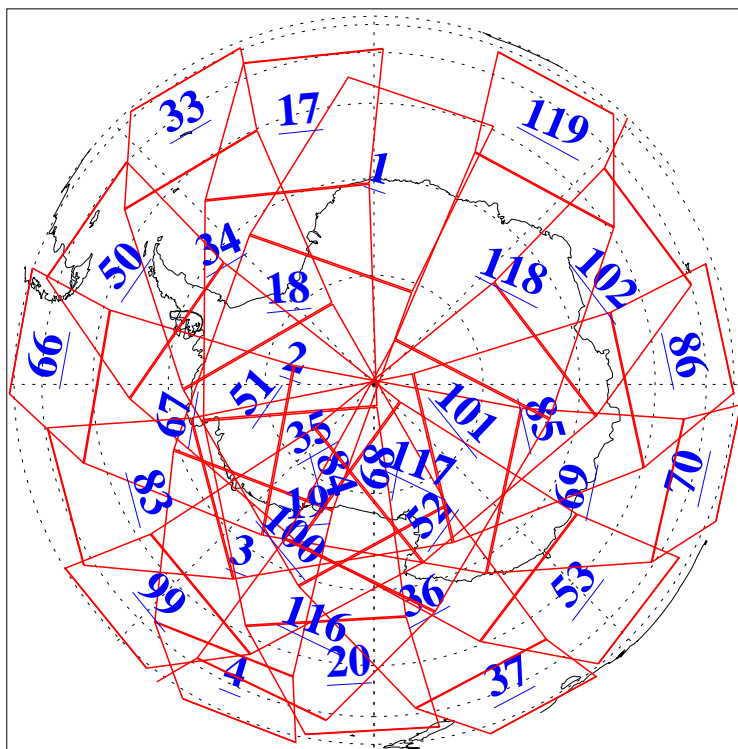

L1B Availability  
AMSU Granules: 240  
HSB Granules: 0  
AIRS Granules: 240

1 Nov 2015  
DoY 305  
Aqua Day 4929  
Granules: 1 to 120

Granules: 121 to 240

Legend: AMSU Available, HSB Available, AIRS Available

L1B Availability  
AMSU Granules: 240  
HSB Granules: 0  
AIRS Granules: 240

1 Nov 2015  
DoY 305  
Aqua Day 4929

Ascending Granules

Descending Granules

Legend: AMSU Available, *HSB Available*, **AIRS Available**

L1B Availability  
 AMSU Granules: 240  
 HSB Granules: 0  
 AIRS Granules: 240

1 Nov 2015  
 DoY 305  
 Aqua Day 4929

Northern Hemisphere Granules

Southern Hemisphere Granules

Legend: AMSU Available, HSB Available, AIRS Available