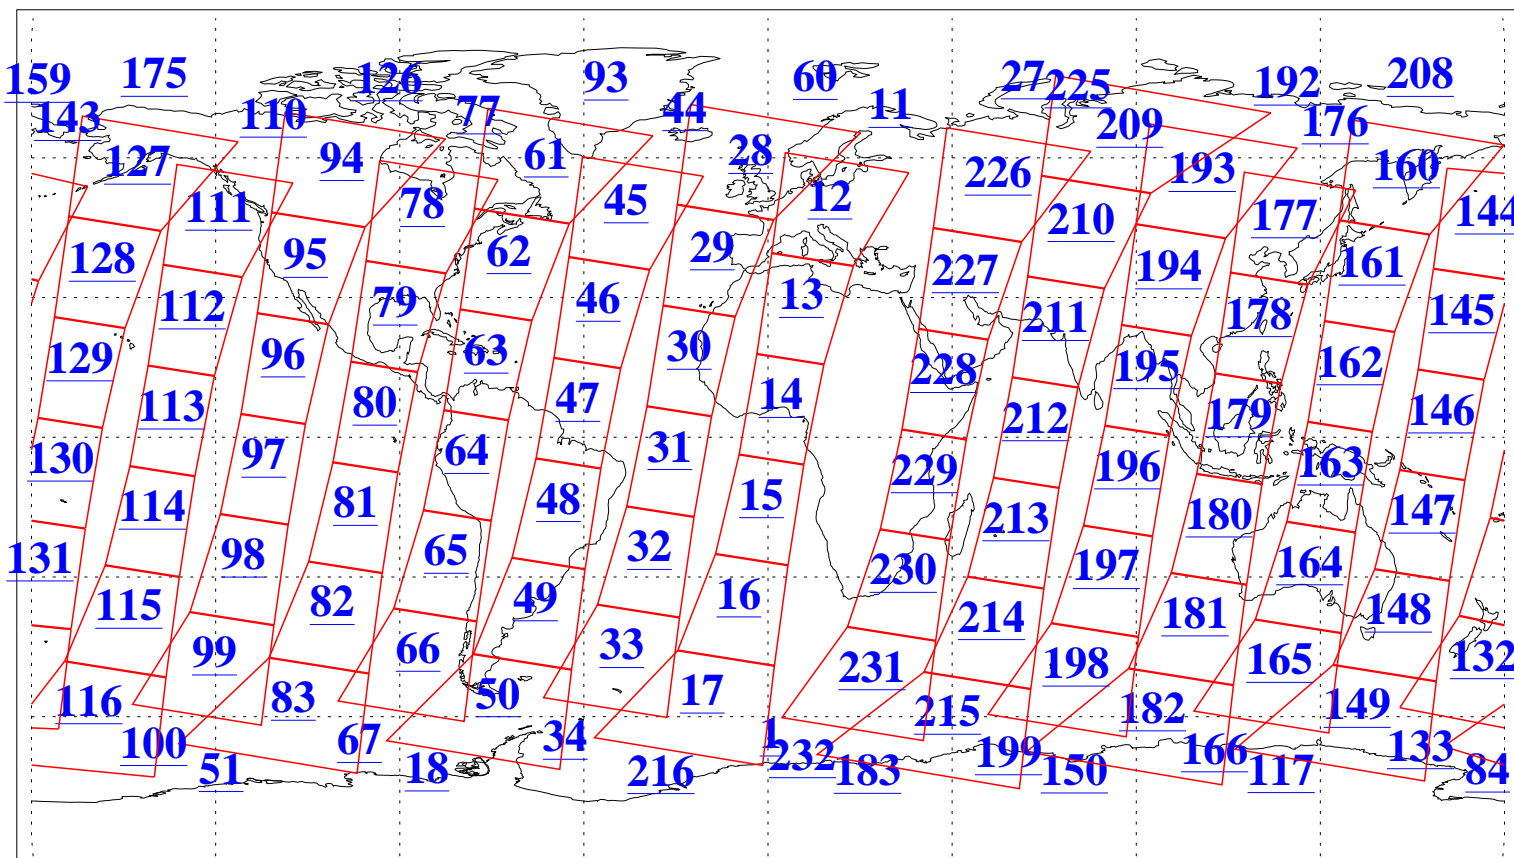

L1B Availability  
AMSU Granules: 240  
HSB Granules: 0  
AIRS Granules: 240

1 Nov 2015  
DoY 305  
Aqua Day 4929  
Granules: 1 to 120

Granules: 121 to 240

Legend: AMSU Available, HSB Available, AIRS Available

L1B Availability  
AMSU Granules: 240  
HSB Granules: 0  
AIRS Granules: 240

1 Nov 2015  
DoY 305  
Aqua Day 4929

Ascending Granules

Descending Granules

Legend: AMSU Available, *HSB Available*, **AIRS Available**

L1B Availability  
 AMSU Granules: 240  
 HSB Granules: 0  
 AIRS Granules: 240

1 Nov 2015  
 DoY 305  
 Aqua Day 4929

Northern Hemisphere Granules

Southern Hemisphere Granules

Legend: AMSU Available, HSB Available, AIRS Available