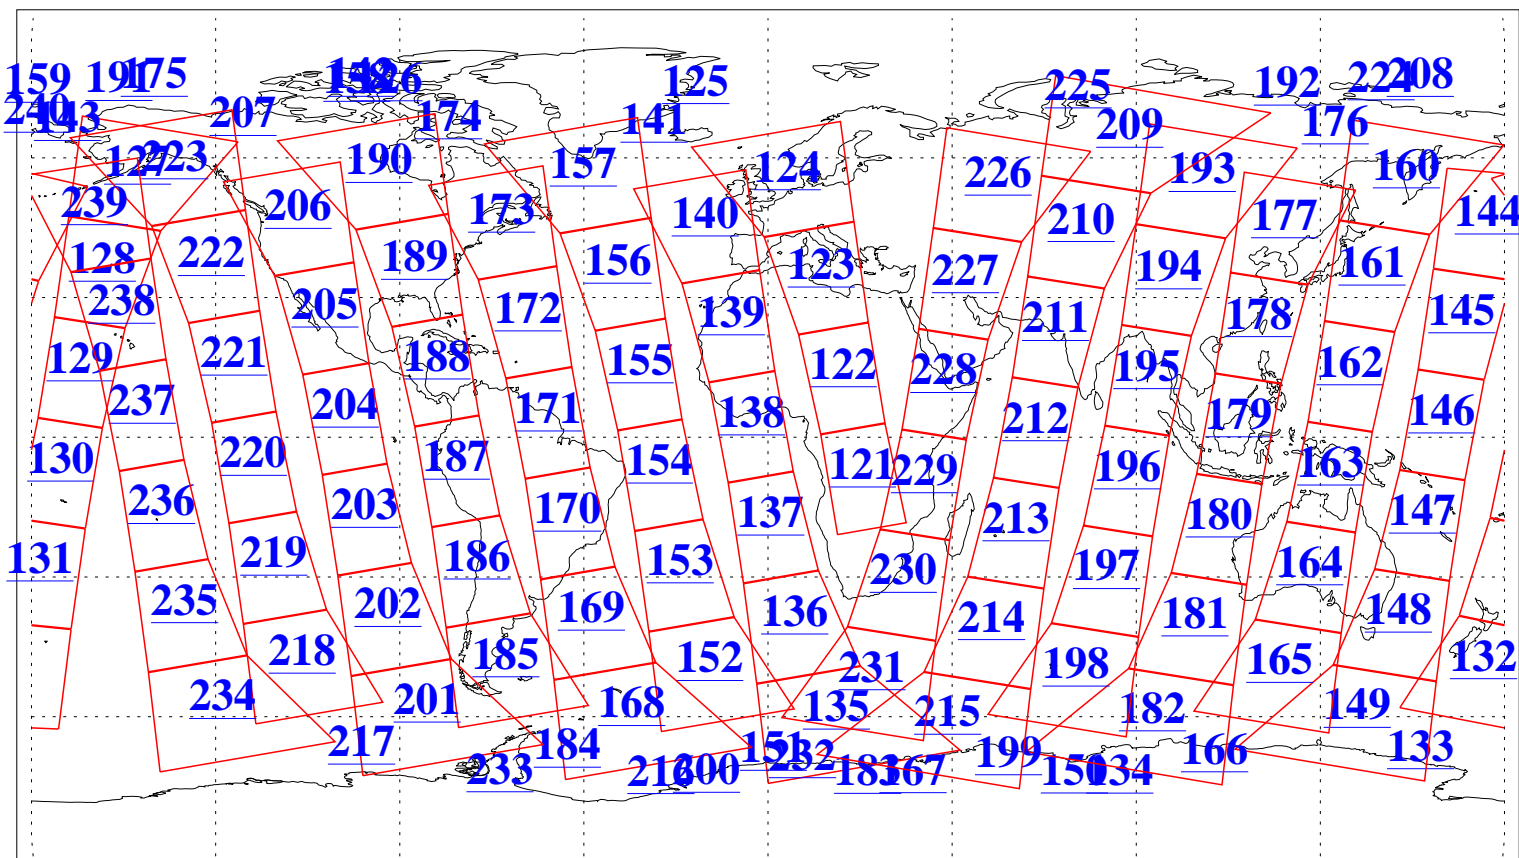

L1B Availability  
AMSU Granules: 240  
HSB Granules: 0  
AIRS Granules: 240

1 Nov 2015  
DoY 305  
Aqua Day 4929  
Granules: 1 to 120

Granules: 121 to 240

Legend: AMSU Available, HSB Available, AIRS Available

L1B Availability  
AMSU Granules: 240  
HSB Granules: 0  
AIRS Granules: 240

1 Nov 2015  
DoY 305  
Aqua Day 4929

Ascending Granules

Descending Granules

Legend: AMSU Available, *HSB Available*, **AIRS Available**

L1B Availability  
 AMSU Granules: 240  
 HSB Granules: 0  
 AIRS Granules: 240

1 Nov 2015  
 DoY 305  
 Aqua Day 4929

Northern Hemisphere Granules

Southern Hemisphere Granules

Legend: AMSU Available, HSB Available, AIRS Available