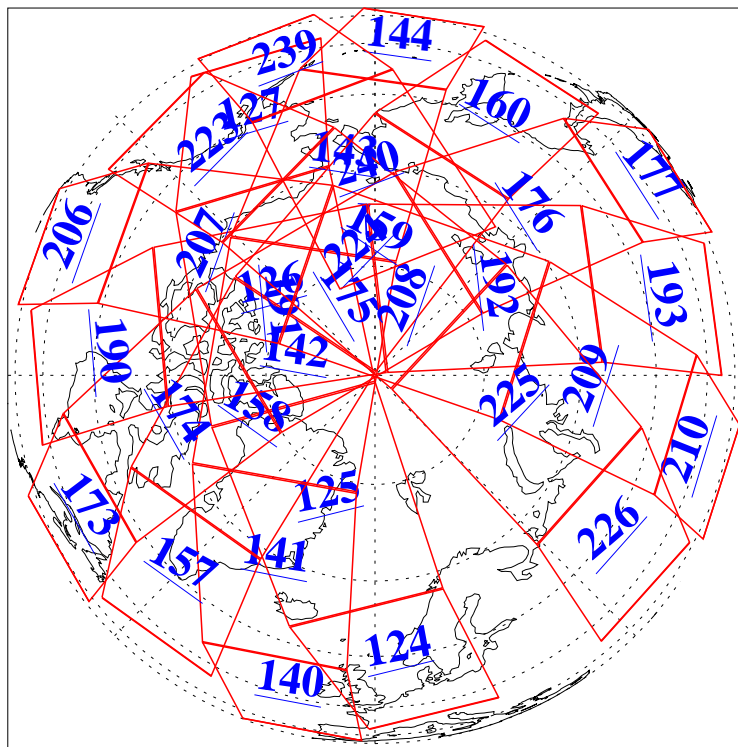

L1B Availability  
AMSU Granules: 240  
HSB Granules: 0  
AIRS Granules: 240

1 Nov 2015  
DoY 305  
Aqua Day 4929  
Granules: 1 to 120

Granules: 121 to 240

Legend: AMSU Available, HSB Available, AIRS Available

L1B Availability  
AMSU Granules: 240  
HSB Granules: 0  
AIRS Granules: 240

1 Nov 2015  
DoY 305  
Aqua Day 4929

Ascending Granules

Descending Granules

Legend: AMSU Available, *HSB Available*, **AIRS Available**

L1B Availability  
 AMSU Granules: 240  
 HSB Granules: 0  
 AIRS Granules: 240

1 Nov 2015  
 DoY 305  
 Aqua Day 4929

Northern Hemisphere Granules

Southern Hemisphere Granules

Legend: AMSU Available, HSB Available, AIRS Available