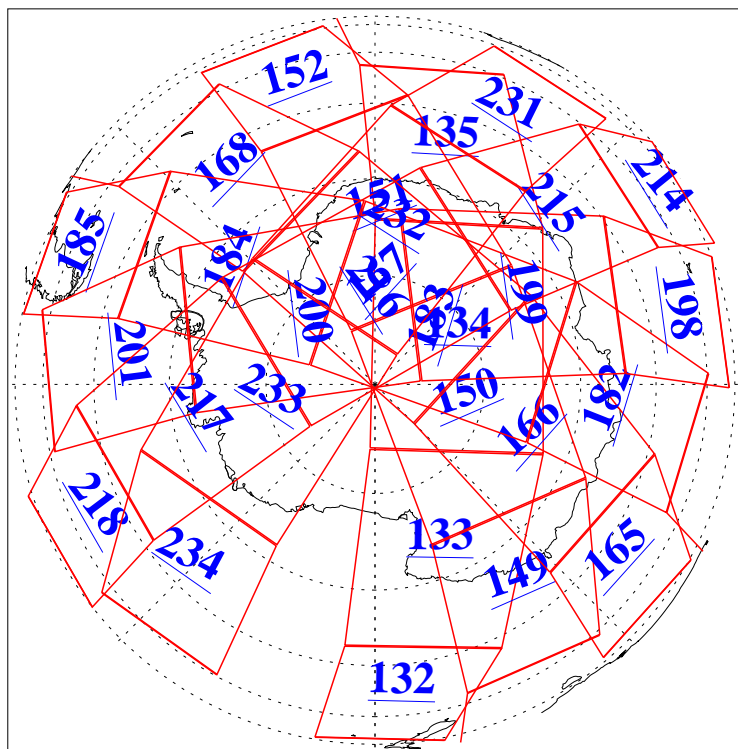

L1B Availability  
AMSU Granules: 240  
HSB Granules: 0  
AIRS Granules: 240

1 Nov 2015  
DoY 305  
Aqua Day 4929  
Granules: 1 to 120

Granules: 121 to 240

Legend: AMSU Available, HSB Available, AIRS Available

L1B Availability  
AMSU Granules: 240  
HSB Granules: 0  
AIRS Granules: 240

1 Nov 2015  
DoY 305  
Aqua Day 4929

Ascending Granules

Descending Granules

Legend: AMSU Available, *HSB Available*, **AIRS Available**

L1B Availability  
 AMSU Granules: 240  
 HSB Granules: 0  
 AIRS Granules: 240

1 Nov 2015  
 DoY 305  
 Aqua Day 4929

Northern Hemisphere Granules

Southern Hemisphere Granules

Legend: AMSU Available, HSB Available, AIRS Available