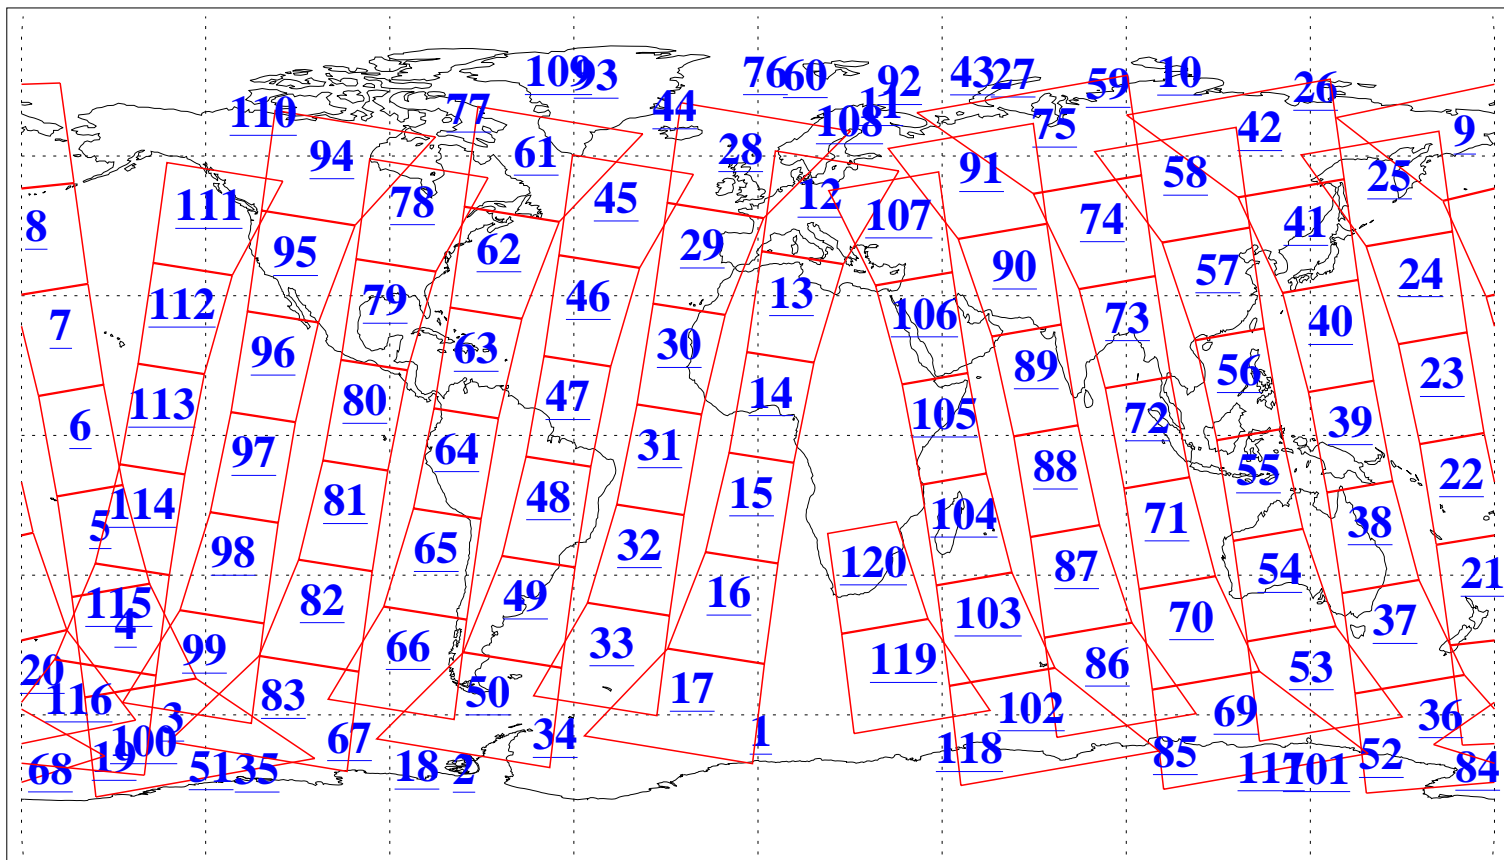

L1B Availability  
AMSU Granules: 240  
HSB Granules: 0  
AIRS Granules: 240

1 Nov 2015  
DoY 305  
Aqua Day 4929  
Granules: 1 to 120

Granules: 121 to 240

Legend: AMSU Available, HSB Available, AIRS Available

L1B Availability  
AMSU Granules: 240  
HSB Granules: 0  
AIRS Granules: 240

1 Nov 2015  
DoY 305  
Aqua Day 4929

Ascending Granules

Descending Granules

Legend: AMSU Available, *HSB Available*, **AIRS Available**

L1B Availability  
 AMSU Granules: 240  
 HSB Granules: 0  
 AIRS Granules: 240

1 Nov 2015  
 DoY 305  
 Aqua Day 4929

Northern Hemisphere Granules

Southern Hemisphere Granules

Legend: AMSU Available, HSB Available, AIRS Available