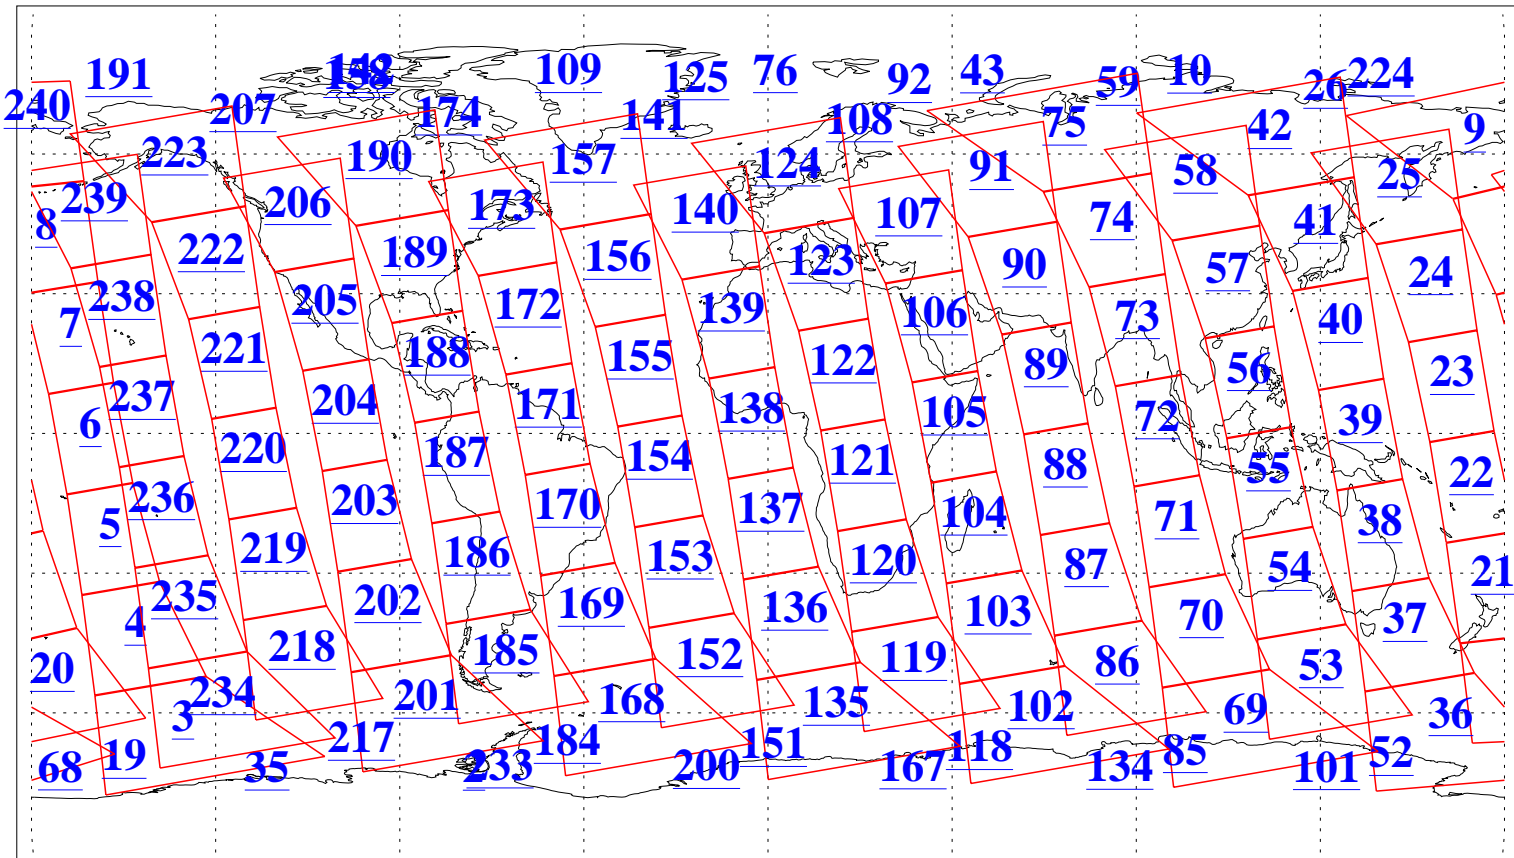

L1B Availability  
AMSU Granules: 240  
HSB Granules: 0  
AIRS Granules: 240

1 Nov 2015  
DoY 305  
Aqua Day 4929  
Granules: 1 to 120

Granules: 121 to 240

Legend: AMSU Available, HSB Available, AIRS Available

L1B Availability  
AMSU Granules: 240  
HSB Granules: 0  
AIRS Granules: 240

1 Nov 2015  
DoY 305  
Aqua Day 4929

Ascending Granules

Descending Granules

Legend: AMSU Available, *HSB Available*, **AIRS Available**

L1B Availability  
 AMSU Granules: 240  
 HSB Granules: 0  
 AIRS Granules: 240

1 Nov 2015  
 DoY 305  
 Aqua Day 4929

Northern Hemisphere Granules

Southern Hemisphere Granules

Legend: AMSU Available, HSB Available, AIRS Available