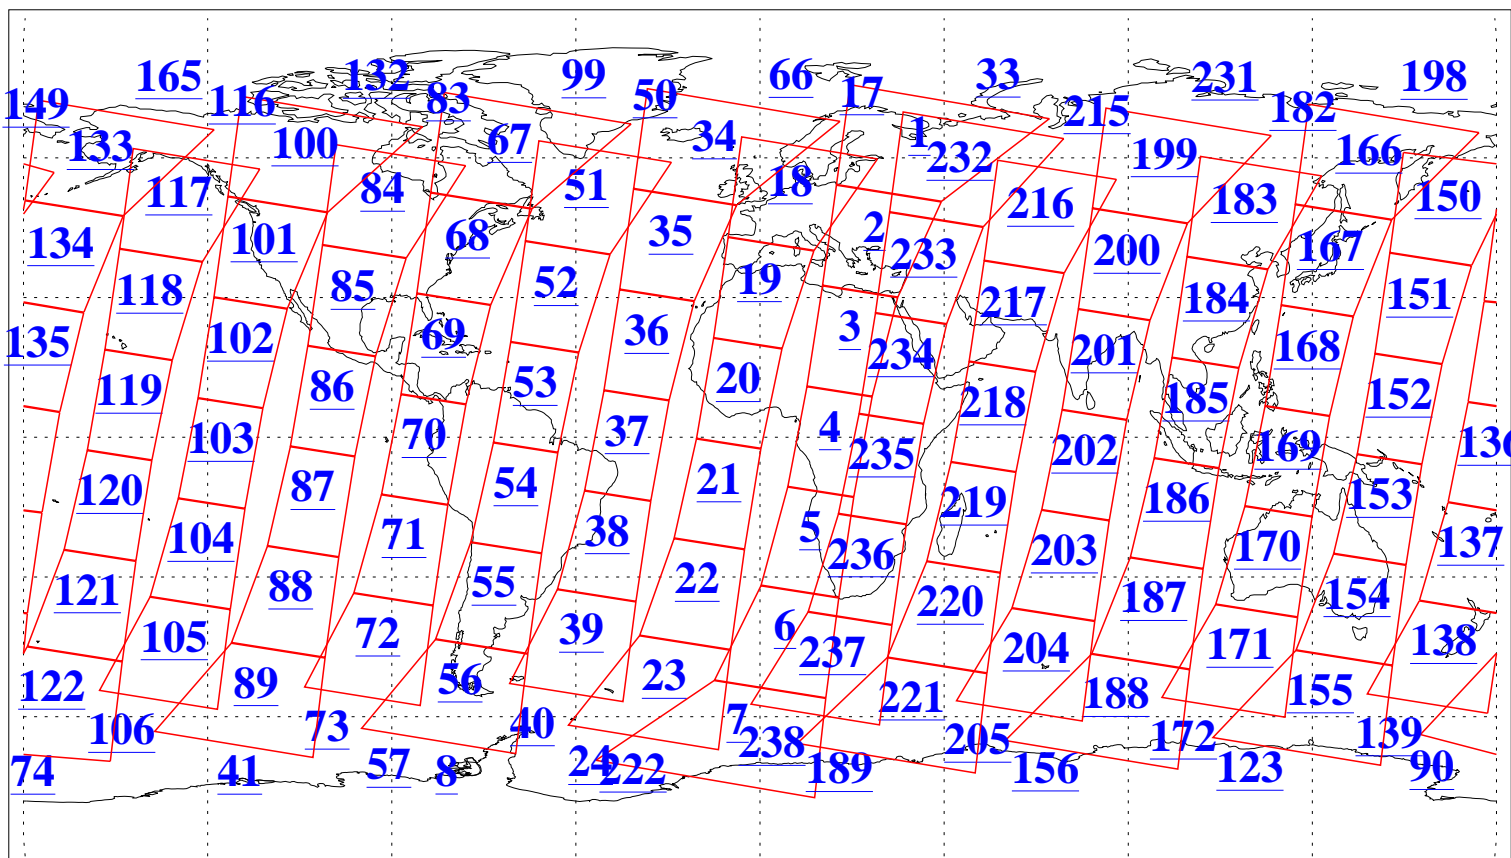

L1B Availability
AMSU Granules: 240
HSB Granules: 0
AIRS Granules: 240

10 Oct 2015
DoY 283
Aqua Day 4907
Granules: 1 to 120

Granules: 121 to 240

Legend: AMSU Available, HSB Available, AIRS Available

L1B Availability
AMSU Granules: 240
HSB Granules: 0
AIRS Granules: 240

10 Oct 2015
DoY 283
Aqua Day 4907

Ascending Granules

Descending Granules

Legend: AMSU Available, HSB Available, AIRS Available

L1B Availability
AMSU Granules: 240
HSB Granules: 0
AIRS Granules: 240

10 Oct 2015
DoY 283
Aqua Day 4907

Northern Hemisphere Granules

Southern Hemisphere Granules

Legend: AMSU Available, HSB Available, AIRS Available