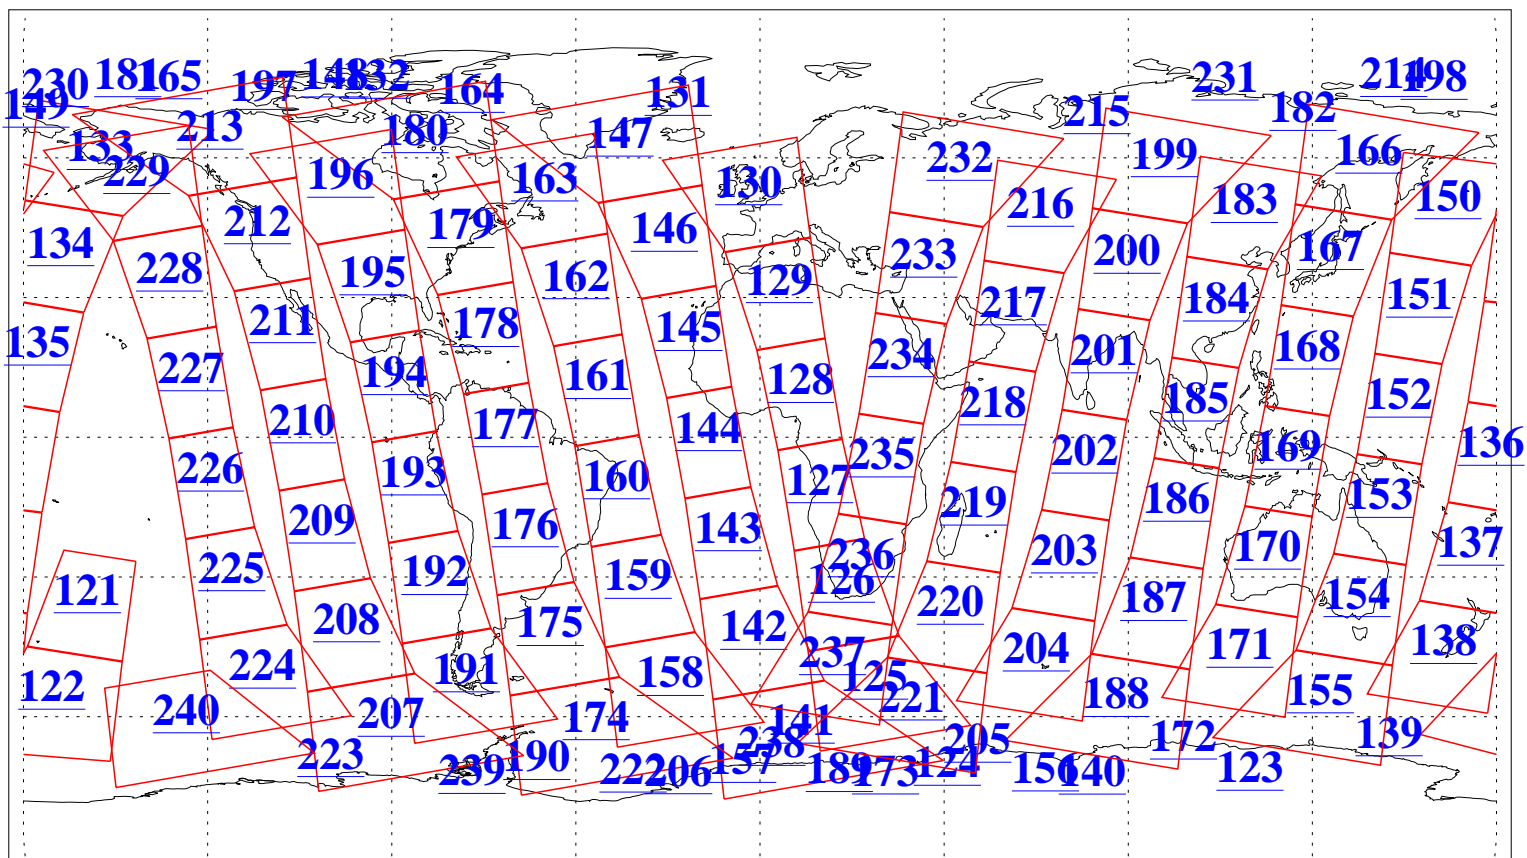

L1B Availability
AMSU Granules: 240
HSB Granules: 0
AIRS Granules: 240

10 Oct 2015
DoY 283
Aqua Day 4907
Granules: 1 to 120

Granules: 121 to 240

Legend: AMSU Available, HSB Available, AIRS Available

L1B Availability
AMSU Granules: 240
HSB Granules: 0
AIRS Granules: 240

10 Oct 2015
DoY 283
Aqua Day 4907

Ascending Granules

Descending Granules

Legend: AMSU Available, HSB Available, AIRS Available

L1B Availability
AMSU Granules: 240
HSB Granules: 0
AIRS Granules: 240

10 Oct 2015
DoY 283
Aqua Day 4907

Northern Hemisphere Granules

Southern Hemisphere Granules

Legend: AMSU Available, HSB Available, AIRS Available