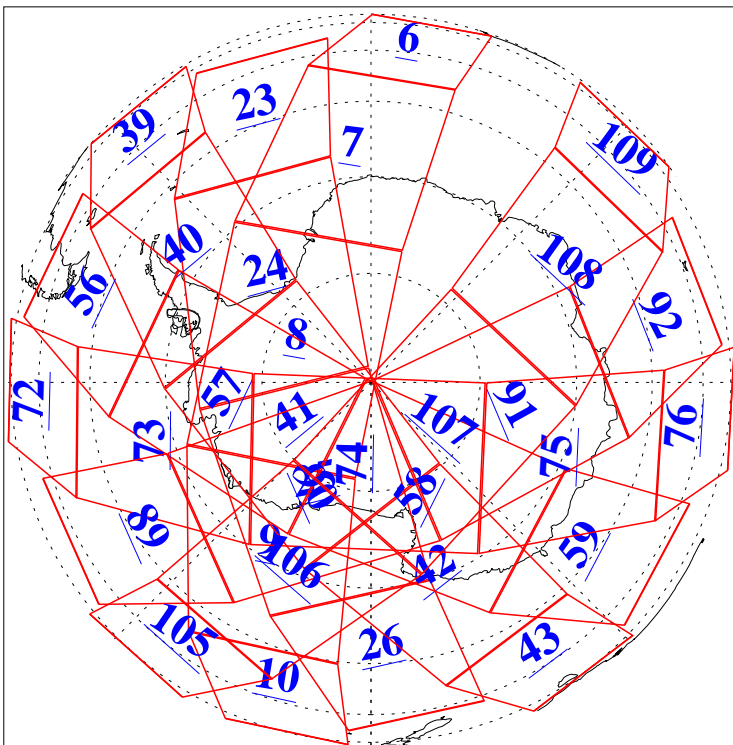

L1B Availability
AMSU Granules: 240
HSB Granules: 0
AIRS Granules: 240

10 Oct 2015
DoY 283
Aqua Day 4907
Granules: 1 to 120

Granules: 121 to 240

Legend: AMSU Available, HSB Available, AIRS Available

L1B Availability
AMSU Granules: 240
HSB Granules: 0
AIRS Granules: 240

10 Oct 2015
DoY 283
Aqua Day 4907

Ascending Granules

Descending Granules

Legend: AMSU Available, HSB Available, AIRS Available

L1B Availability
AMSU Granules: 240
HSB Granules: 0
AIRS Granules: 240

10 Oct 2015
DoY 283
Aqua Day 4907

Northern Hemisphere Granules

Southern Hemisphere Granules

Legend: AMSU Available, HSB Available, AIRS Available