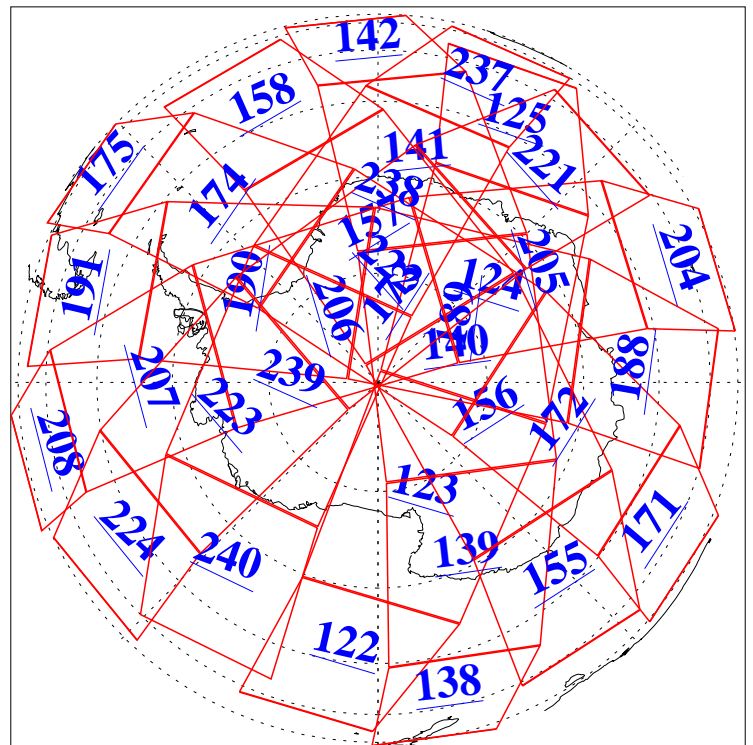

L1B Availability
AMSU Granules: 240
HSB Granules: 0
AIRS Granules: 240

10 Oct 2015
DoY 283
Aqua Day 4907
Granules: 1 to 120

Granules: 121 to 240

Legend: AMSU Available, HSB Available, AIRS Available

L1B Availability
AMSU Granules: 240
HSB Granules: 0
AIRS Granules: 240

10 Oct 2015
DoY 283
Aqua Day 4907

Ascending Granules

Descending Granules

Legend: AMSU Available, HSB Available, AIRS Available

L1B Availability
AMSU Granules: 240
HSB Granules: 0
AIRS Granules: 240

10 Oct 2015
DoY 283
Aqua Day 4907

Northern Hemisphere Granules

Southern Hemisphere Granules

Legend: AMSU Available, HSB Available, AIRS Available