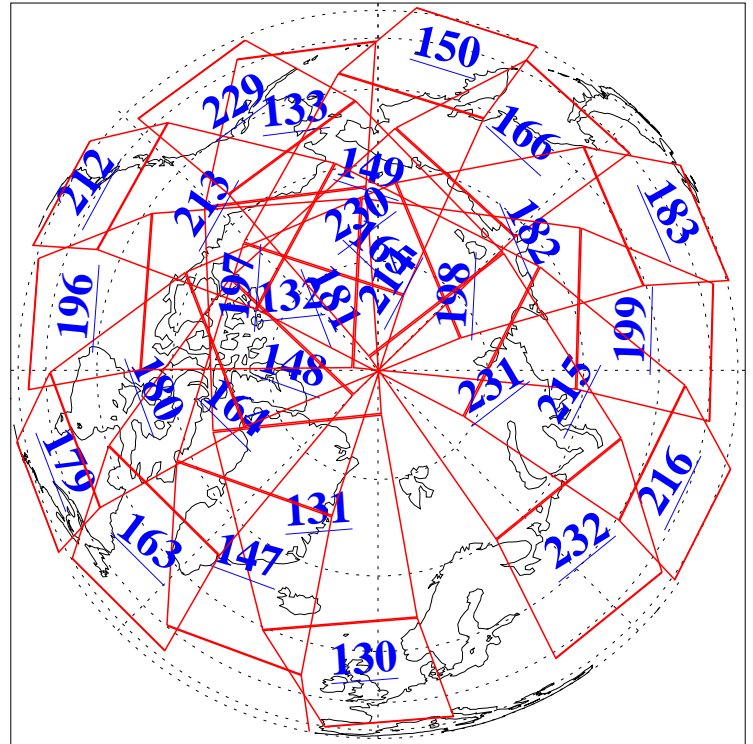

10 Oct 2015
DoY 283
Aqua Day 4907

Ascending Granules

Descending Granules

Legend: AMSU Available, HSB Available, AIRS Available

L1B Availability
AMSU Granules: 240
HSB Granules: 0
AIRS Granules: 240

10 Oct 2015
DoY 283
Aqua Day 4907

Northern Hemisphere Granules

Southern Hemisphere Granules

Legend: AMSU Available, HSB Available, AIRS Available