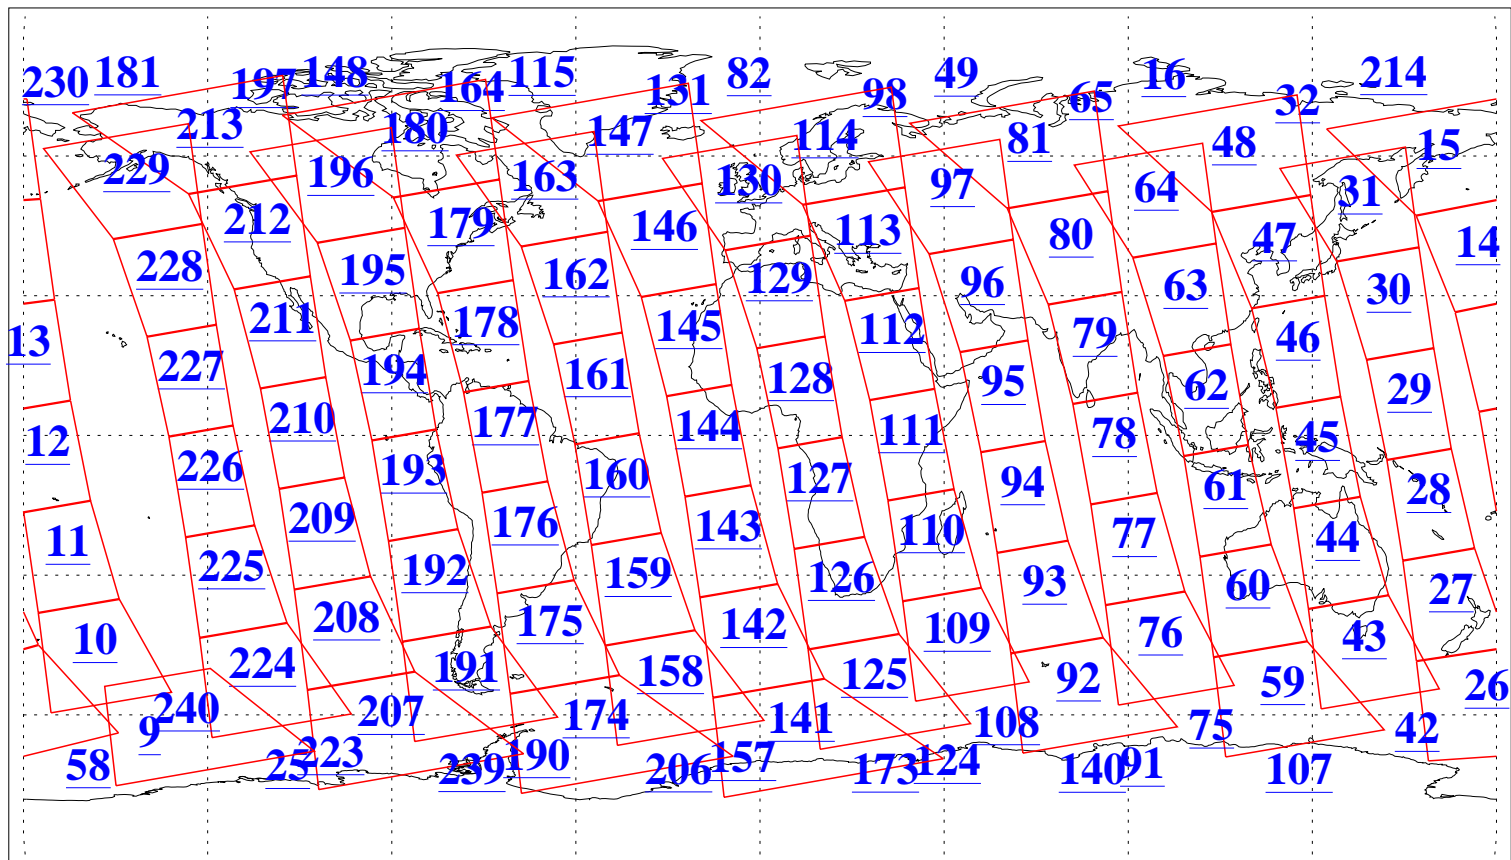

L1B Availability
AMSU Granules: 240
HSB Granules: 0
AIRS Granules: 240

10 Oct 2015
DoY 283
Aqua Day 4907
Granules: 1 to 120

Granules: 121 to 240

Legend: AMSU Available, HSB Available, AIRS Available

L1B Availability
AMSU Granules: 240
HSB Granules: 0
AIRS Granules: 240

10 Oct 2015
DoY 283
Aqua Day 4907

Ascending Granules

Descending Granules

Legend: AMSU Available, HSB Available, AIRS Available

L1B Availability
AMSU Granules: 240
HSB Granules: 0
AIRS Granules: 240

10 Oct 2015
DoY 283
Aqua Day 4907

Northern Hemisphere Granules

Southern Hemisphere Granules

Legend: AMSU Available, HSB Available, AIRS Available