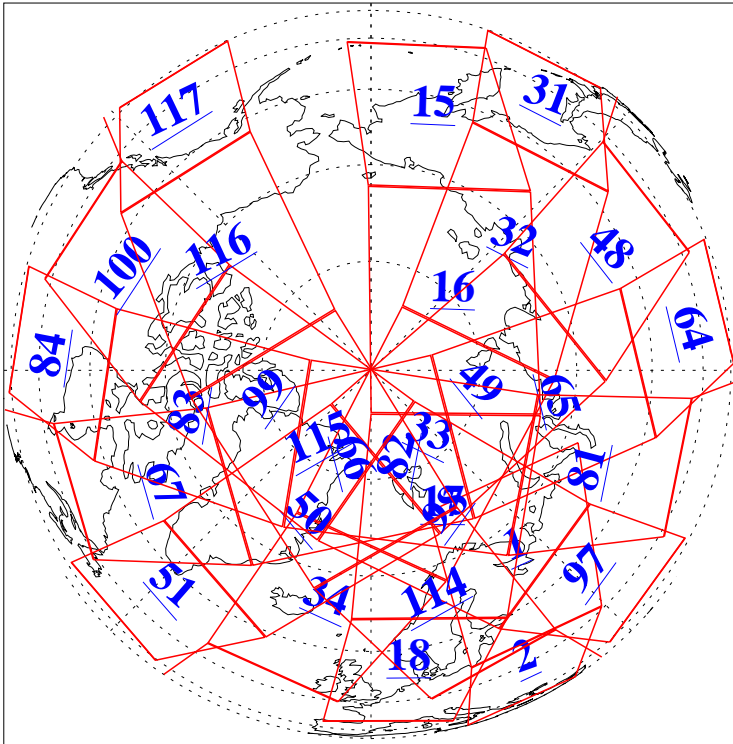

L1B Availability
AMSU Granules: 240
HSB Granules: 0
AIRS Granules: 240

10 Oct 2015
DoY 283
Aqua Day 4907
Granules: 1 to 120

Granules: 121 to 240

Legend: AMSU Available, HSB Available, AIRS Available

L1B Availability
AMSU Granules: 240
HSB Granules: 0
AIRS Granules: 240

10 Oct 2015
DoY 283
Aqua Day 4907

Ascending Granules

Descending Granules

Legend: AMSU Available, HSB Available, AIRS Available

L1B Availability
AMSU Granules: 240
HSB Granules: 0
AIRS Granules: 240

10 Oct 2015
DoY 283
Aqua Day 4907

Northern Hemisphere Granules

Southern Hemisphere Granules

Legend: AMSU Available, HSB Available, AIRS Available