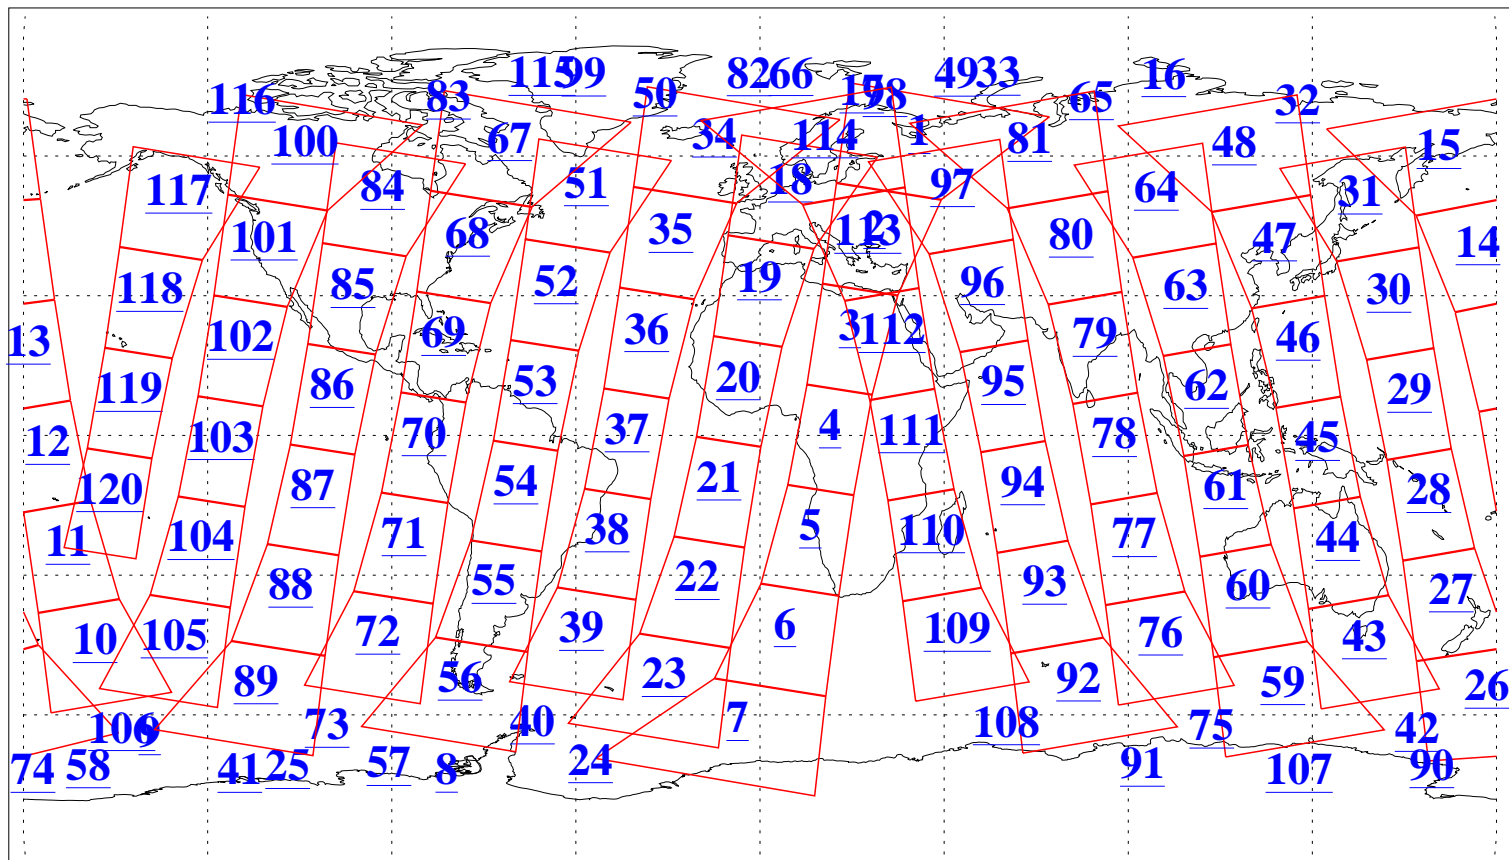

L1B Availability
AMSU Granules: 240
HSB Granules: 0
AIRS Granules: 240

10 Oct 2015
DoY 283
Aqua Day 4907
Granules: 1 to 120

Granules: 121 to 240

Legend: AMSU Available, HSB Available, AIRS Available

L1B Availability
AMSU Granules: 240
HSB Granules: 0
AIRS Granules: 240

10 Oct 2015
DoY 283
Aqua Day 4907

Ascending Granules

Descending Granules

Legend: AMSU Available, HSB Available, AIRS Available

L1B Availability
AMSU Granules: 240
HSB Granules: 0
AIRS Granules: 240

10 Oct 2015
DoY 283
Aqua Day 4907

Northern Hemisphere Granules

Southern Hemisphere Granules

Legend: AMSU Available, HSB Available, AIRS Available