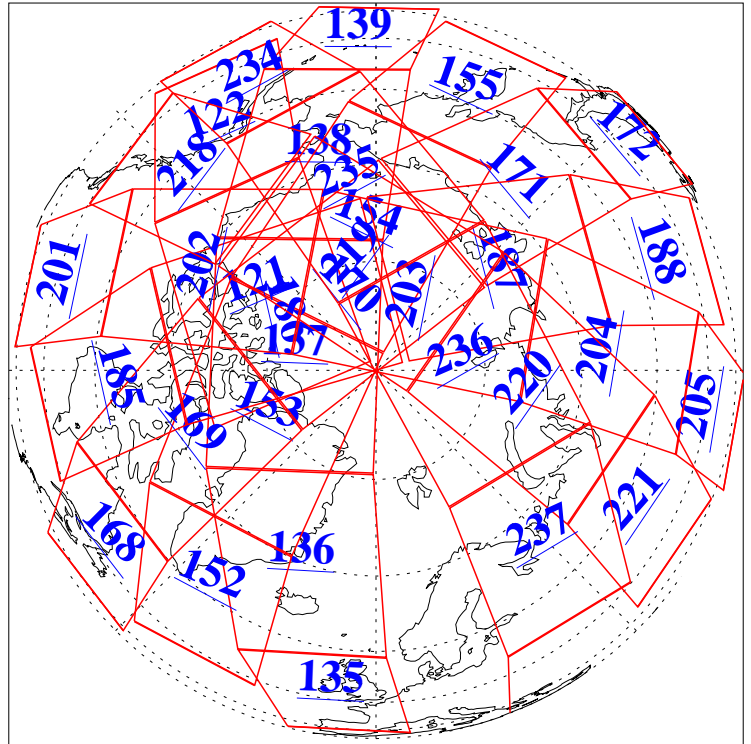

L1B Availability
AMSU Granules: 240
HSB Granules: 0
AIRS Granules: 240

9 Jul 2015
DoY 190
Aqua Day 4814

Northern Hemisphere Granules

Southern Hemisphere Granules