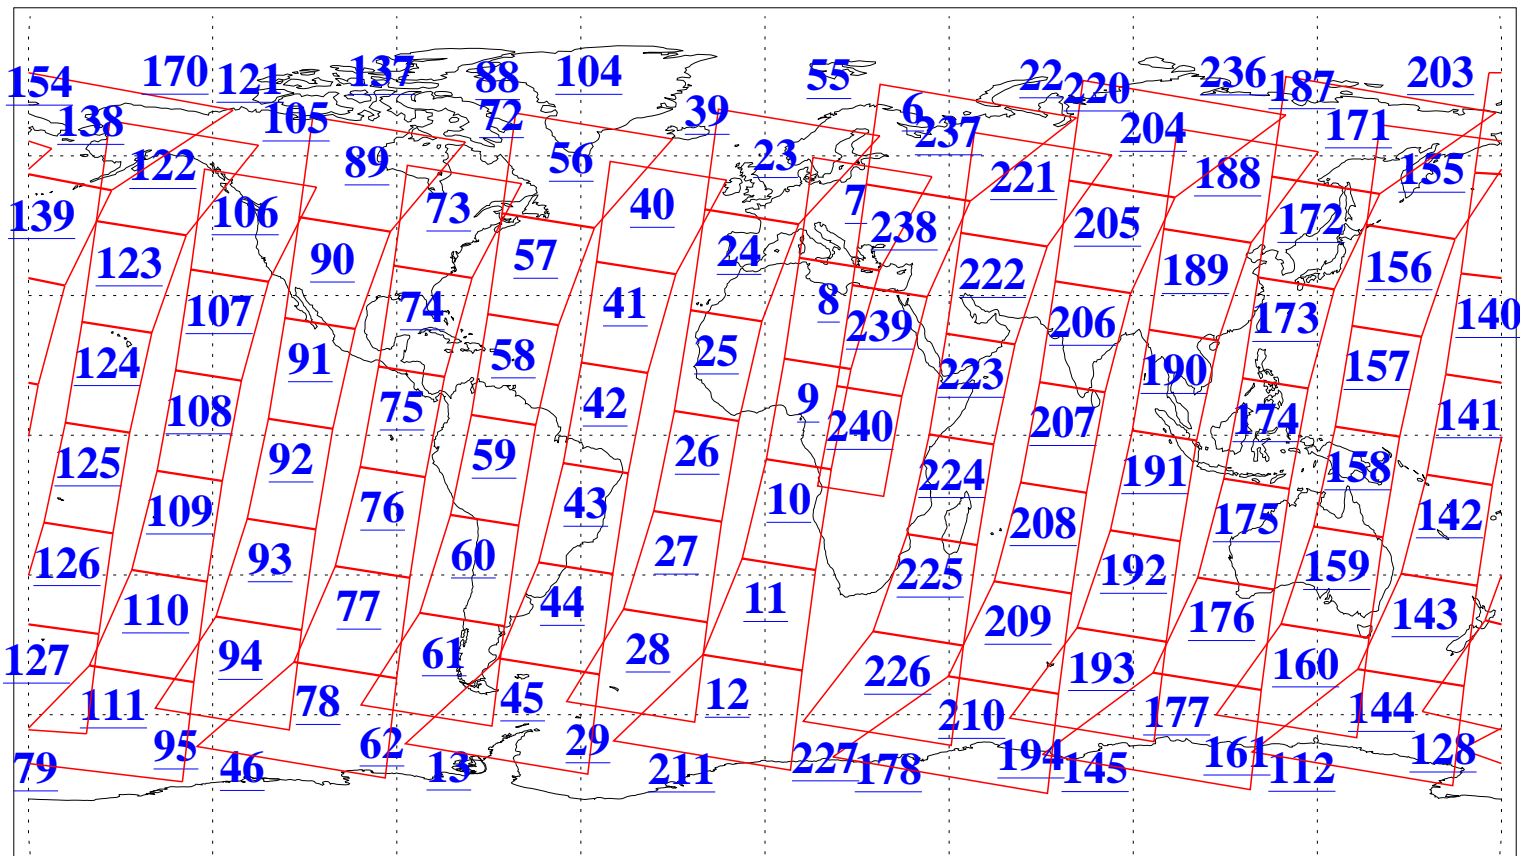

L1B Availability
AMSU Granules: 240
HSB Granules: 0
AIRS Granules: 240

9 Jul 2015
DoY 190
Aqua Day 4814
Granules: 1 to 120

Granules: 121 to 240

Legend: AMSU Available, HSB Available, AIRS Available

L1B Availability
AMSU Granules: 240
HSB Granules: 0
AIRS Granules: 240

9 Jul 2015
DoY 190
Aqua Day 4814
Ascending Granules

Descending Granules

Legend: AMSU Available, HSB Available, AIRS Available

L1B Availability
 AMSU Granules: 240
 HSB Granules: 0
 AIRS Granules: 240

9 Jul 2015
 DoY 190
 Aqua Day 4814