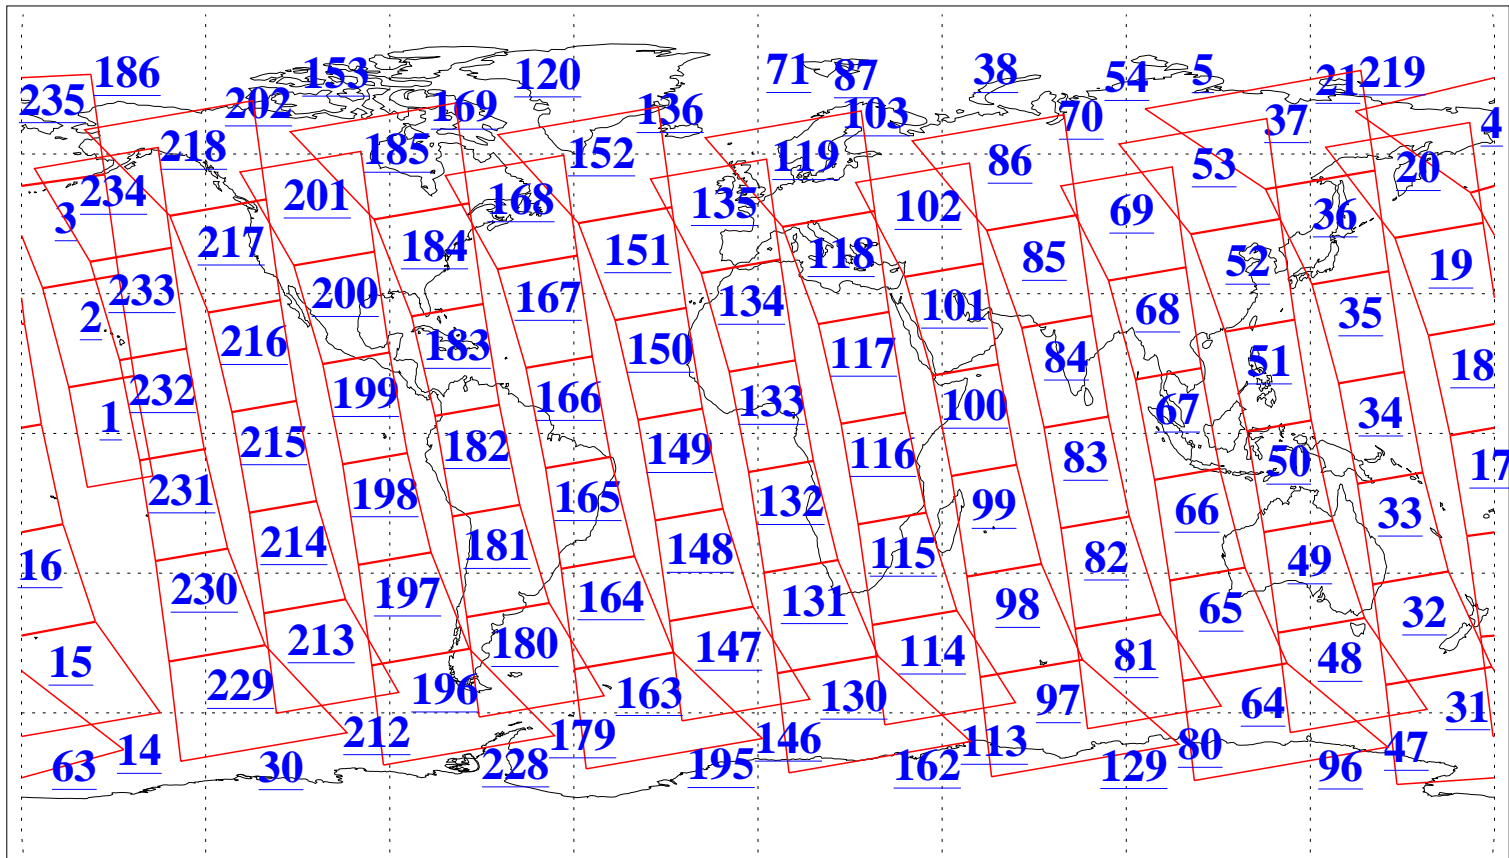

L1B Availability
AMSU Granules: 240
HSB Granules: 0
AIRS Granules: 240

9 Jul 2015
DoY 190
Aqua Day 4814
Granules: 1 to 120

Granules: 121 to 240

Legend: AMSU Available, HSB Available, AIRS Available

L1B Availability
AMSU Granules: 240
HSB Granules: 0
AIRS Granules: 240

9 Jul 2015
DoY 190
Aqua Day 4814
Ascending Granules

Descending Granules

Legend: AMSU Available, HSB Available, AIRS Available

L1B Availability
 AMSU Granules: 240
 HSB Granules: 0
 AIRS Granules: 240

9 Jul 2015
 DoY 190
 Aqua Day 4814