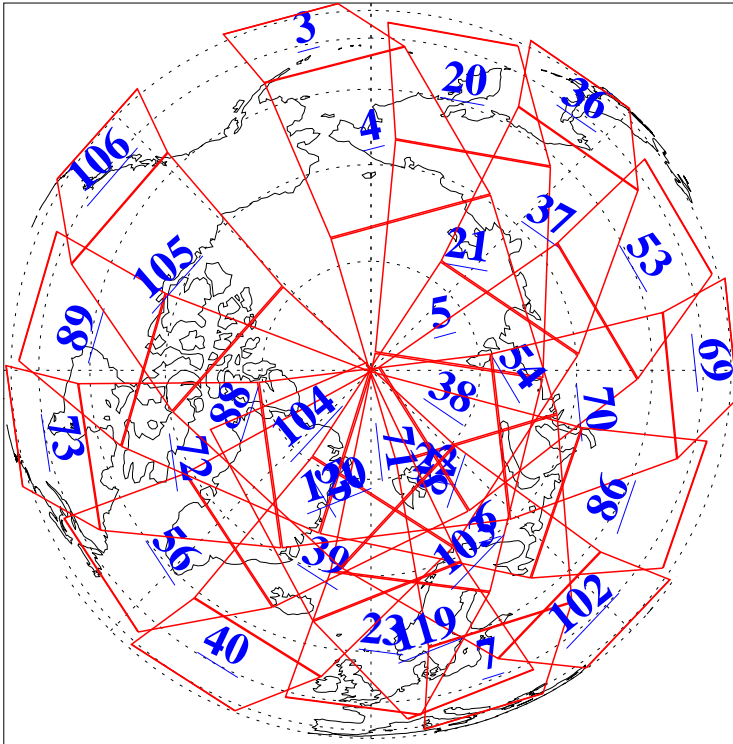

L1B Availability
AMSU Granules: 240
HSB Granules: 0
AIRS Granules: 240

9 Jul 2015
DoY 190
Aqua Day 4814
Granules: 1 to 120

Granules: 121 to 240

Legend: AMSU Available, HSB Available, AIRS Available

L1B Availability
AMSU Granules: 240
HSB Granules: 0
AIRS Granules: 240

9 Jul 2015
DoY 190
Aqua Day 4814
Ascending Granules

Descending Granules

Legend: AMSU Available, HSB Available, AIRS Available

L1B Availability
 AMSU Granules: 240
 HSB Granules: 0
 AIRS Granules: 240

9 Jul 2015
 DoY 190
 Aqua Day 4814

Northern Hemisphere Granules

Southern Hemisphere Granules

Legend: AMSU Available, ~~HSB Available~~, AIRS Available