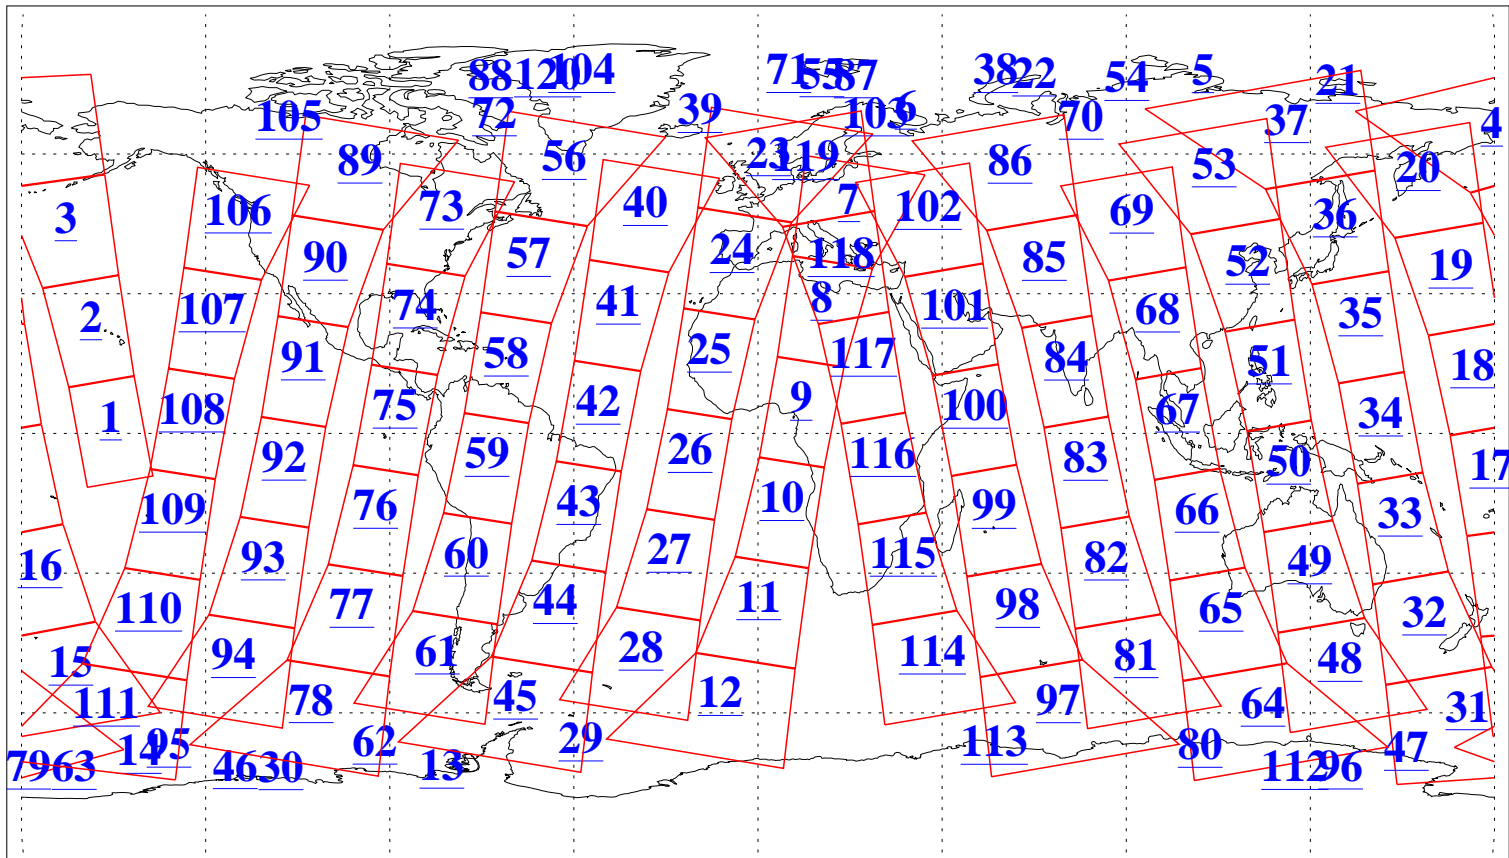

L1B Availability
AMSU Granules: 240
HSB Granules: 0
AIRS Granules: 240

9 Jul 2015
DoY 190
Aqua Day 4814
Granules: 1 to 120

Granules: 121 to 240

Legend: AMSU Available, HSB Available, AIRS Available

L1B Availability
AMSU Granules: 240
HSB Granules: 0
AIRS Granules: 240

9 Jul 2015
DoY 190
Aqua Day 4814
Ascending Granules

Descending Granules

Legend: AMSU Available, HSB Available, AIRS Available

L1B Availability
 AMSU Granules: 240
 HSB Granules: 0
 AIRS Granules: 240

9 Jul 2015
 DoY 190
 Aqua Day 4814

Northern Hemisphere Granules

Southern Hemisphere Granules

Legend: AMSU Available, ~~HSB Available~~, AIRS Available