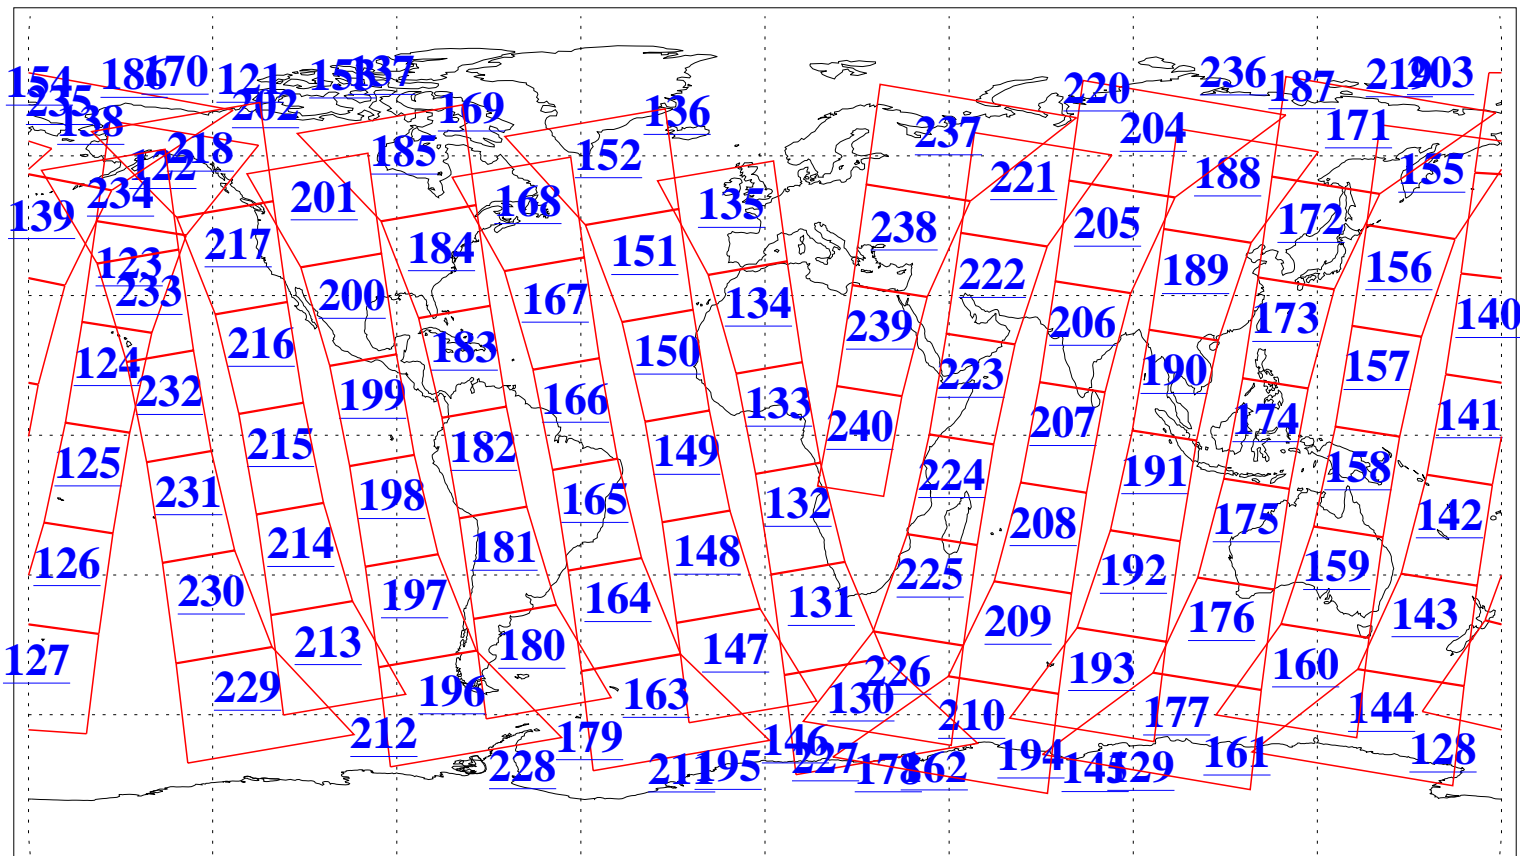

L1B Availability
AMSU Granules: 240
HSB Granules: 0
AIRS Granules: 240

9 Jul 2015
DoY 190
Aqua Day 4814
Granules: 1 to 120

Granules: 121 to 240

Legend: AMSU Available, HSB Available, AIRS Available

L1B Availability
AMSU Granules: 240
HSB Granules: 0
AIRS Granules: 240

9 Jul 2015
DoY 190
Aqua Day 4814
Ascending Granules

Descending Granules

Legend: AMSU Available, HSB Available, AIRS Available

L1B Availability
 AMSU Granules: 240
 HSB Granules: 0
 AIRS Granules: 240

9 Jul 2015
 DoY 190
 Aqua Day 4814