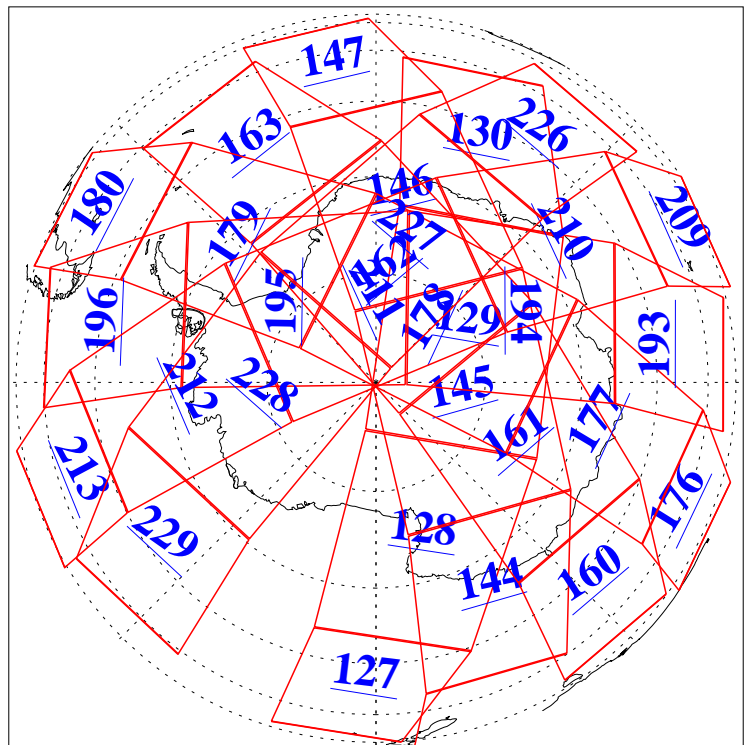

L1B Availability
AMSU Granules: 240
HSB Granules: 0
AIRS Granules: 240

9 Jul 2015
DoY 190
Aqua Day 4814
Granules: 1 to 120

Granules: 121 to 240

Legend: AMSU Available, HSB Available, AIRS Available

L1B Availability
AMSU Granules: 240
HSB Granules: 0
AIRS Granules: 240

9 Jul 2015
DoY 190
Aqua Day 4814
Ascending Granules

Descending Granules

Legend: AMSU Available, HSB Available, AIRS Available

L1B Availability
 AMSU Granules: 240
 HSB Granules: 0
 AIRS Granules: 240

9 Jul 2015
 DoY 190
 Aqua Day 4814

Northern Hemisphere Granules

Southern Hemisphere Granules

Legend: AMSU Available, ~~HSB Available~~, AIRS Available