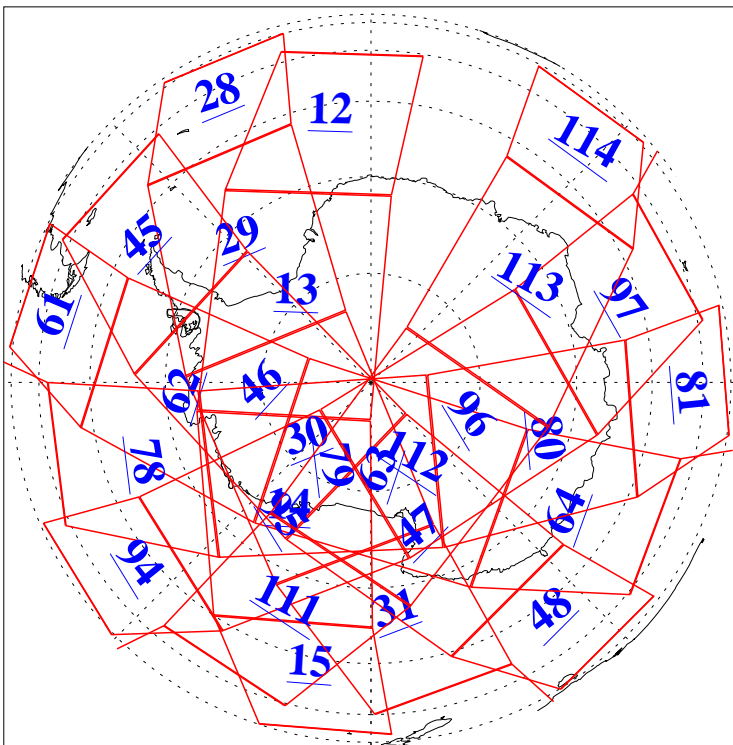

L1B Availability
AMSU Granules: 240
HSB Granules: 0
AIRS Granules: 240

9 Jul 2015
DoY 190
Aqua Day 4814
Granules: 1 to 120

Granules: 121 to 240

Legend: AMSU Available, HSB Available, AIRS Available

L1B Availability
AMSU Granules: 240
HSB Granules: 0
AIRS Granules: 240

9 Jul 2015
DoY 190
Aqua Day 4814
Ascending Granules

Descending Granules

Legend: AMSU Available, HSB Available, AIRS Available

L1B Availability
 AMSU Granules: 240
 HSB Granules: 0
 AIRS Granules: 240

9 Jul 2015
 DoY 190
 Aqua Day 4814

Northern Hemisphere Granules

Southern Hemisphere Granules

Legend: AMSU Available, ~~HSB Available~~, AIRS Available