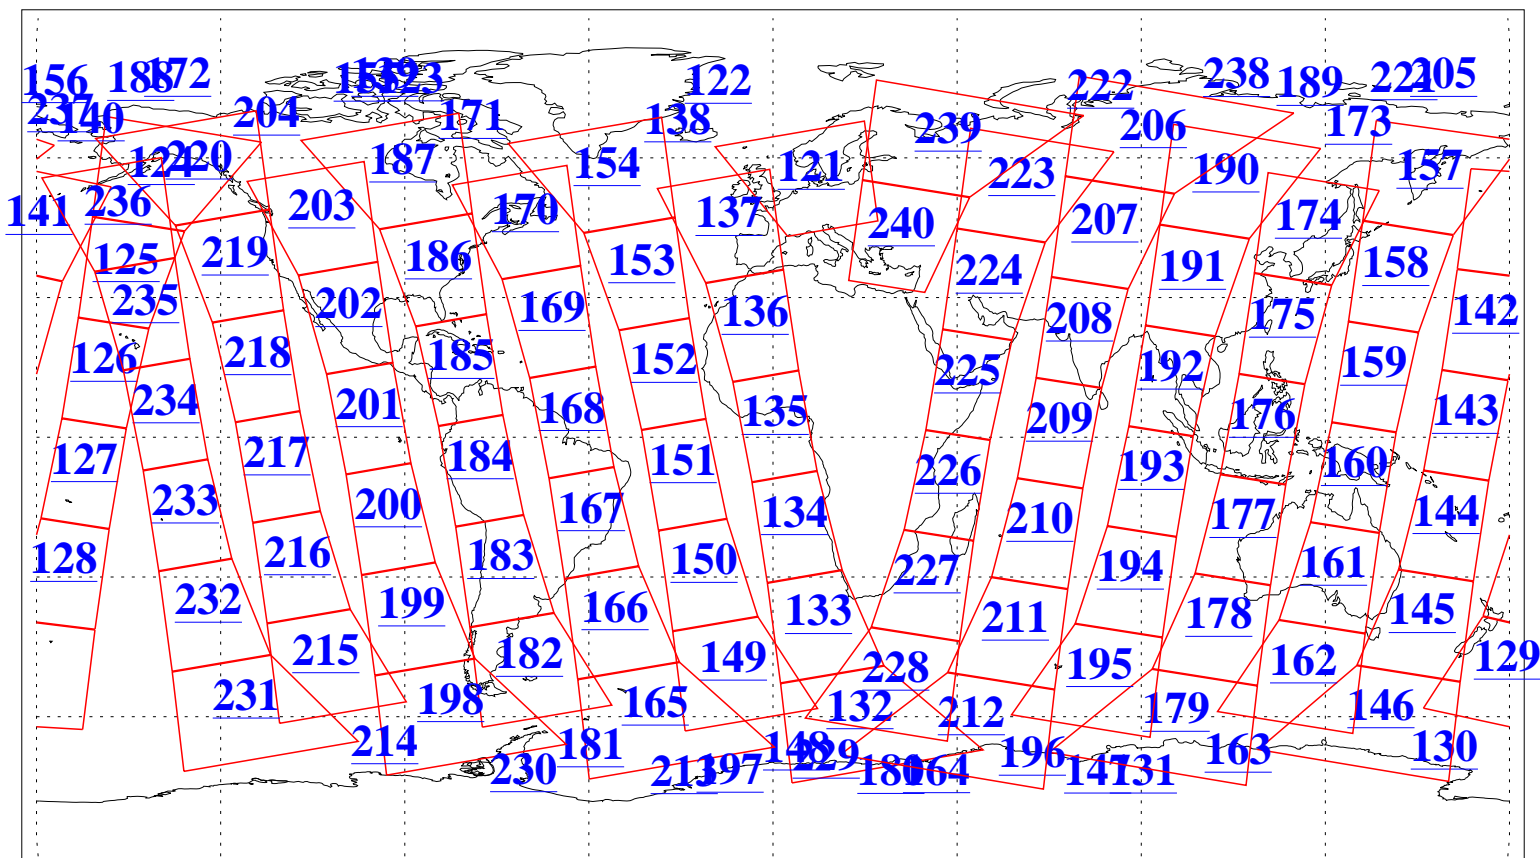

L1B Availability
AMSU Granules: 240
HSB Granules: 0
AIRS Granules: 240

7 Jul 2015
DoY 188
Aqua Day 4812
Granules: 1 to 120

Granules: 121 to 240

Legend: AMSU Available, HSB Available, AIRS Available

L1B Availability
AMSU Granules: 240
HSB Granules: 0
AIRS Granules: 240

7 Jul 2015
DoY 188
Aqua Day 4812

Ascending Granules

Descending Granules

Legend: AMSU Available, HSB Available, AIRS Available

L1B Availability
 AMSU Granules: 240
 HSB Granules: 0
 AIRS Granules: 240

7 Jul 2015
 DoY 188
 Aqua Day 4812