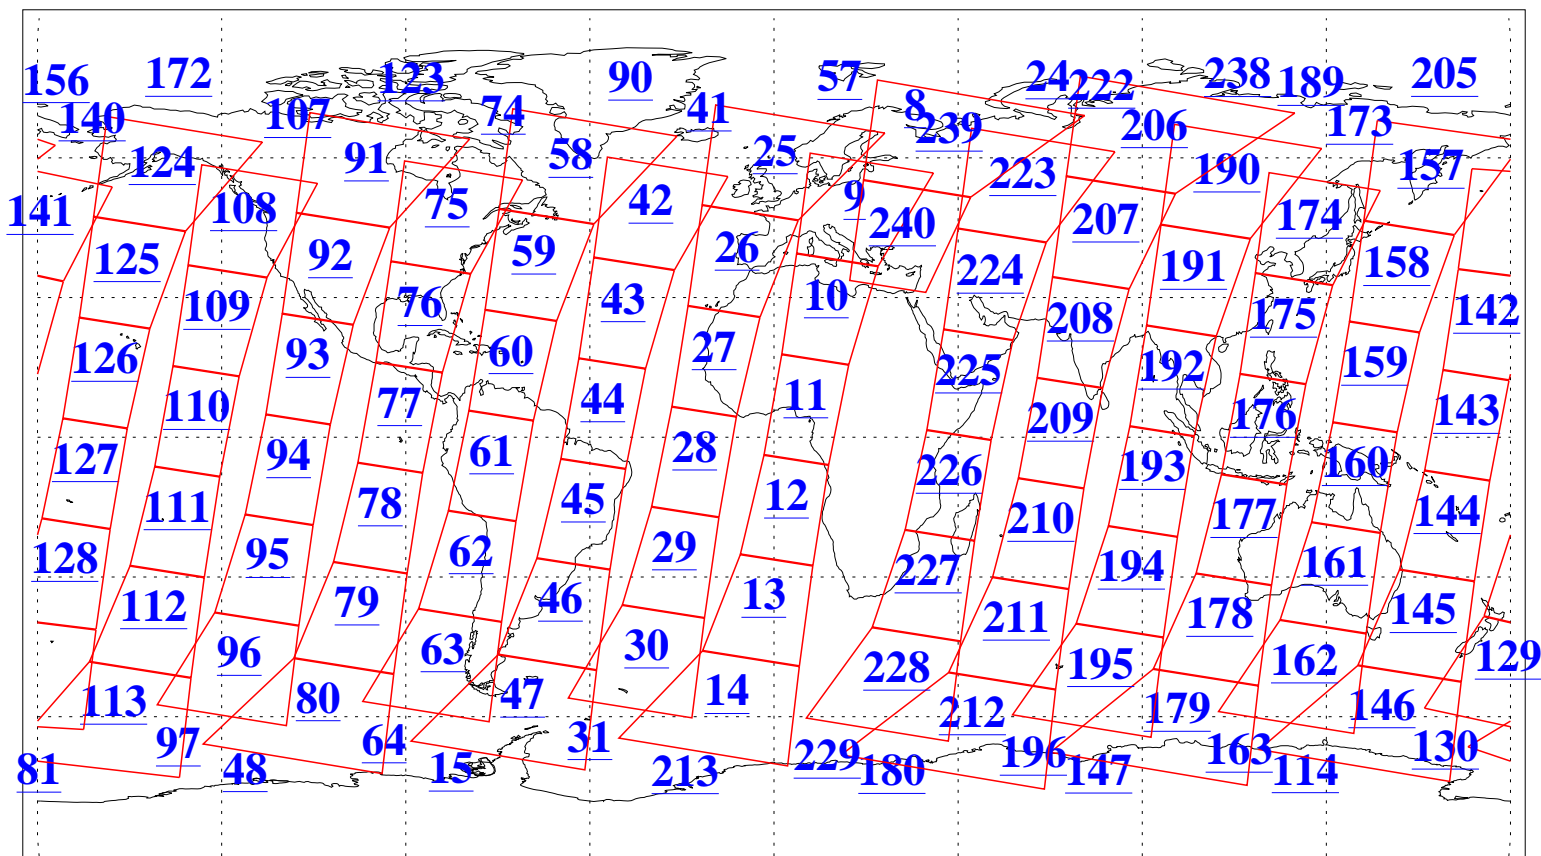

L1B Availability
AMSU Granules: 240
HSB Granules: 0
AIRS Granules: 240

7 Jul 2015
DoY 188
Aqua Day 4812
Granules: 1 to 120

Granules: 121 to 240

Legend: AMSU Available, HSB Available, AIRS Available

L1B Availability
AMSU Granules: 240
HSB Granules: 0
AIRS Granules: 240

7 Jul 2015
DoY 188
Aqua Day 4812

Ascending Granules

Descending Granules

Legend: AMSU Available, HSB Available, AIRS Available

L1B Availability
 AMSU Granules: 240
 HSB Granules: 0
 AIRS Granules: 240

7 Jul 2015
 DoY 188
 Aqua Day 4812

Northern Hemisphere Granules

Southern Hemisphere Granules

Legend: AMSU Available, HSB Available, AIRS Available