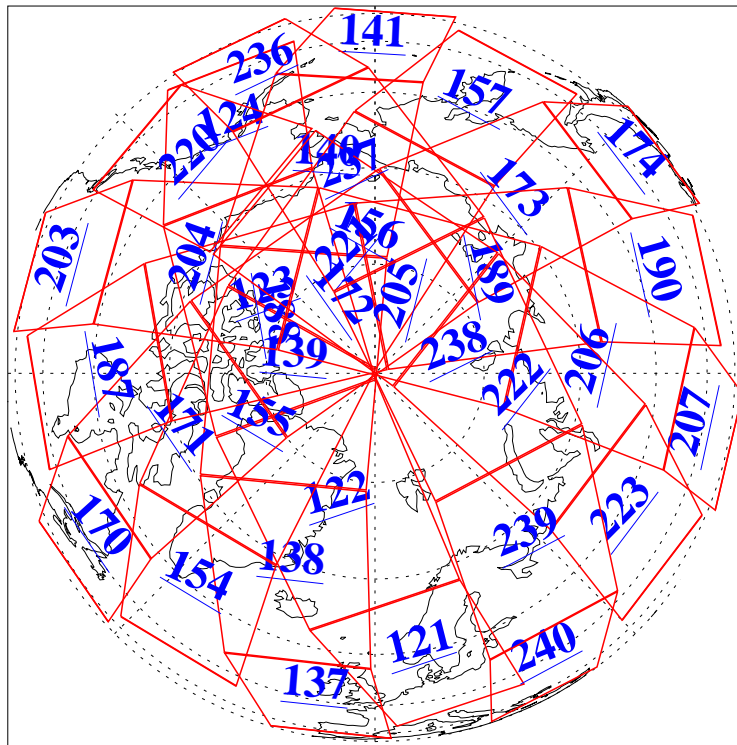

L1B Availability
AMSU Granules: 240
HSB Granules: 0
AIRS Granules: 240

7 Jul 2015
DoY 188
Aqua Day 4812
Granules: 1 to 120

Granules: 121 to 240

Legend: AMSU Available, HSB Available, AIRS Available

L1B Availability
AMSU Granules: 240
HSB Granules: 0
AIRS Granules: 240

7 Jul 2015
DoY 188
Aqua Day 4812

Ascending Granules

Descending Granules

Legend: AMSU Available, HSB Available, AIRS Available

L1B Availability
 AMSU Granules: 240
 HSB Granules: 0
 AIRS Granules: 240

7 Jul 2015
 DoY 188
 Aqua Day 4812

Northern Hemisphere Granules

Southern Hemisphere Granules

Legend: AMSU Available, HSB Available, AIRS Available