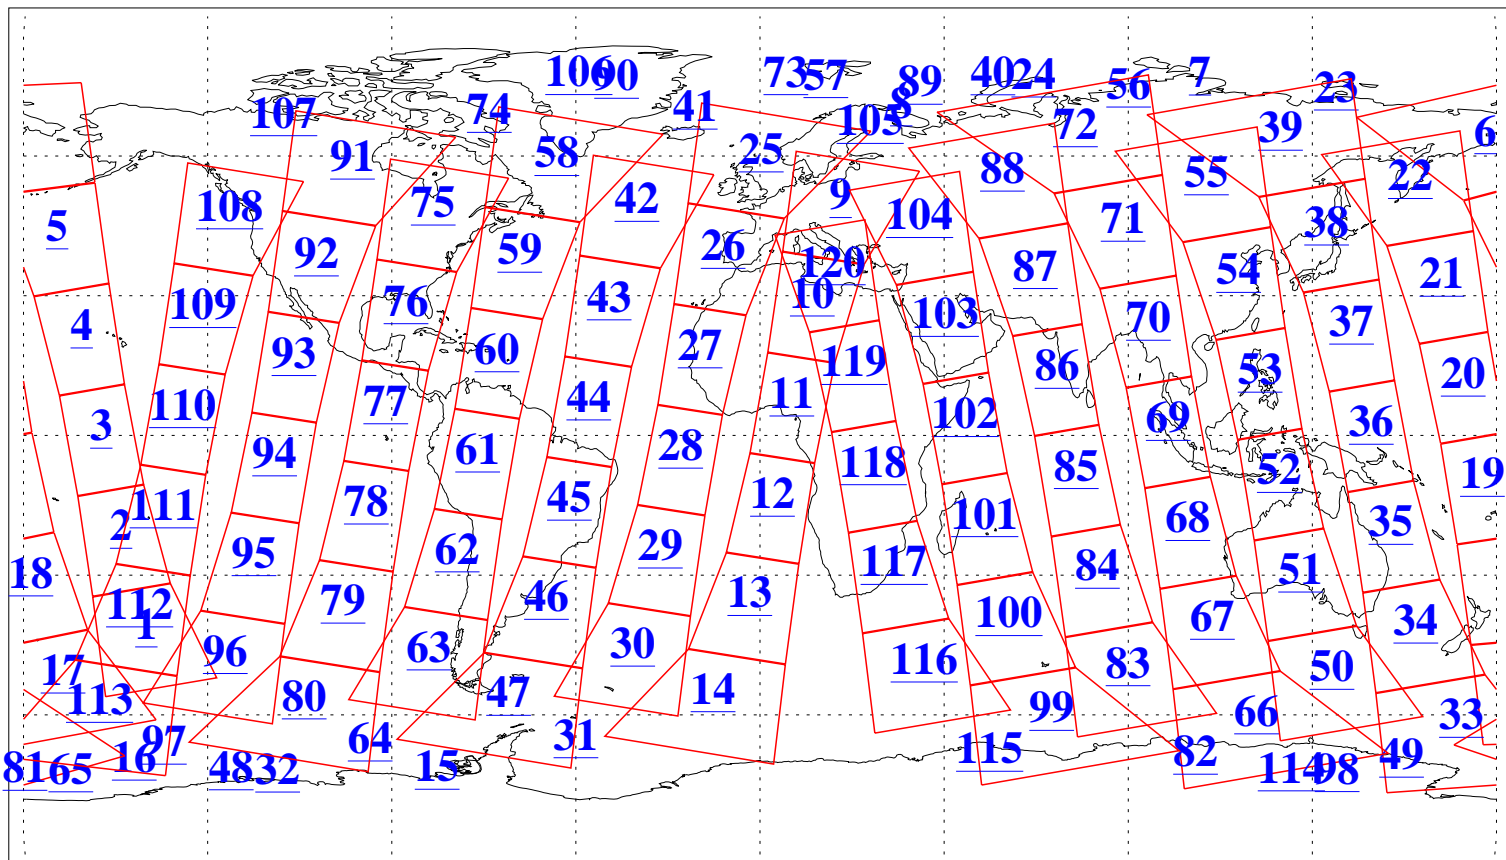

L1B Availability
AMSU Granules: 240
HSB Granules: 0
AIRS Granules: 240

7 Jul 2015
DoY 188
Aqua Day 4812
Granules: 1 to 120

Granules: 121 to 240

Legend: AMSU Available, HSB Available, AIRS Available

L1B Availability
AMSU Granules: 240
HSB Granules: 0
AIRS Granules: 240

7 Jul 2015
DoY 188
Aqua Day 4812

Ascending Granules

Descending Granules

Legend: AMSU Available, HSB Available, AIRS Available

L1B Availability
 AMSU Granules: 240
 HSB Granules: 0
 AIRS Granules: 240

7 Jul 2015
 DoY 188
 Aqua Day 4812

Northern Hemisphere Granules

Southern Hemisphere Granules

Legend: AMSU Available, HSB Available, AIRS Available