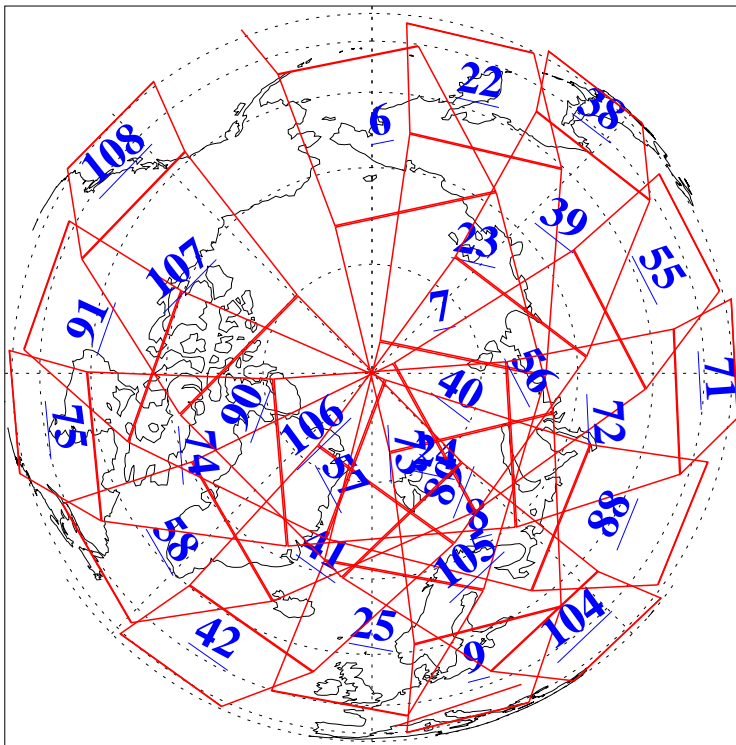

L1B Availability
AMSU Granules: 240
HSB Granules: 0
AIRS Granules: 240

7 Jul 2015
DoY 188
Aqua Day 4812
Granules: 1 to 120

Granules: 121 to 240

Legend: AMSU Available, HSB Available, AIRS Available

L1B Availability
AMSU Granules: 240
HSB Granules: 0
AIRS Granules: 240

7 Jul 2015
DoY 188
Aqua Day 4812

Ascending Granules

Descending Granules

Legend: AMSU Available, HSB Available, AIRS Available

L1B Availability
 AMSU Granules: 240
 HSB Granules: 0
 AIRS Granules: 240

7 Jul 2015
 DoY 188
 Aqua Day 4812

Northern Hemisphere Granules

Southern Hemisphere Granules

Legend: AMSU Available, HSB Available, AIRS Available