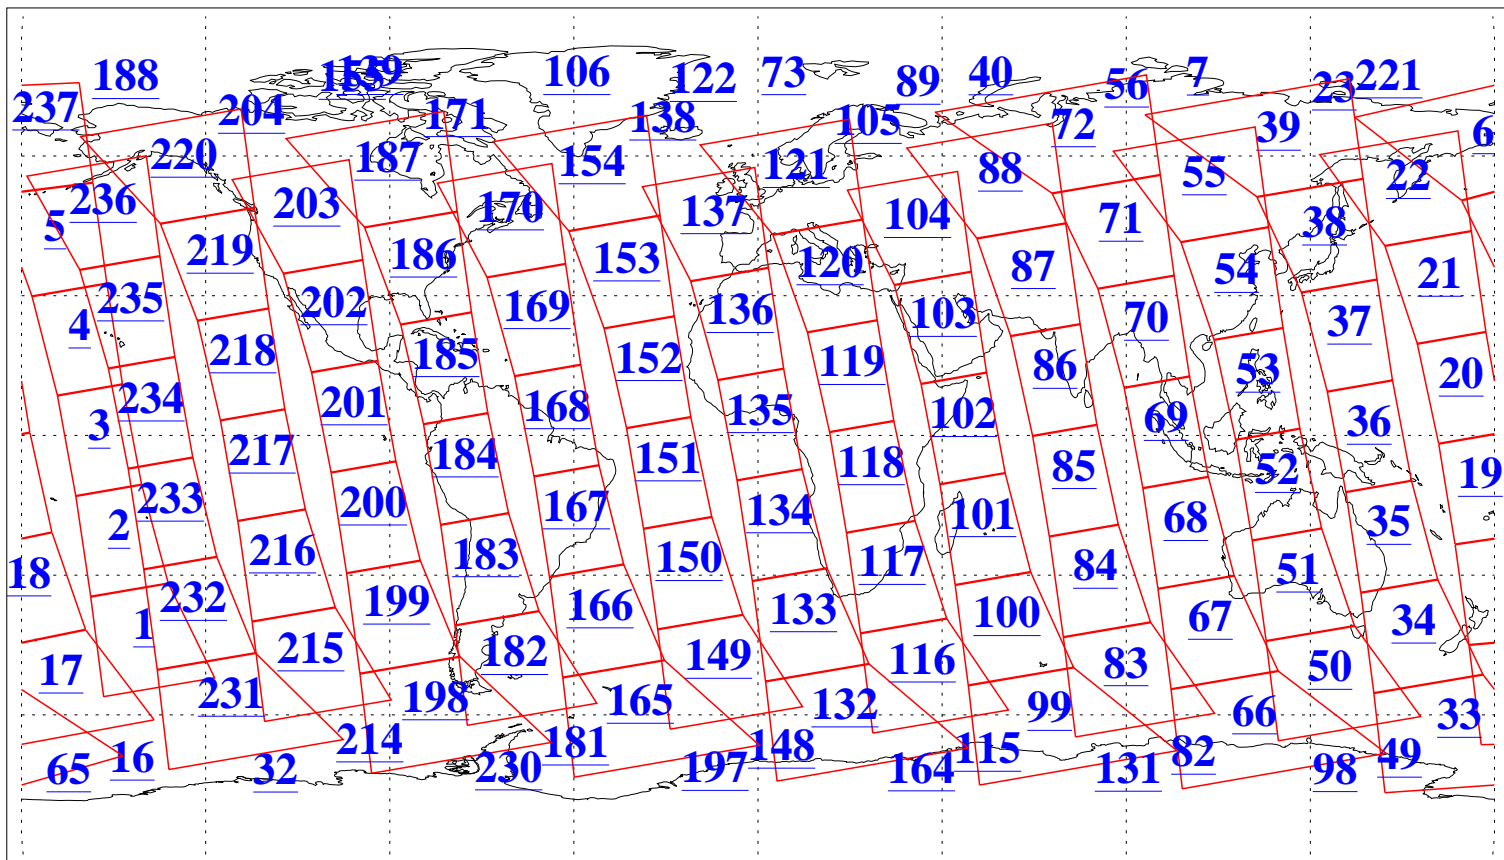

L1B Availability
AMSU Granules: 240
HSB Granules: 0
AIRS Granules: 240

7 Jul 2015
DoY 188
Aqua Day 4812
Granules: 1 to 120

Granules: 121 to 240

Legend: AMSU Available, HSB Available, AIRS Available

L1B Availability
AMSU Granules: 240
HSB Granules: 0
AIRS Granules: 240

7 Jul 2015
DoY 188
Aqua Day 4812

Ascending Granules

Descending Granules

Legend: AMSU Available, HSB Available, AIRS Available

L1B Availability
 AMSU Granules: 240
 HSB Granules: 0
 AIRS Granules: 240

7 Jul 2015
 DoY 188
 Aqua Day 4812

Northern Hemisphere Granules

Southern Hemisphere Granules

Legend: AMSU Available, HSB Available, AIRS Available