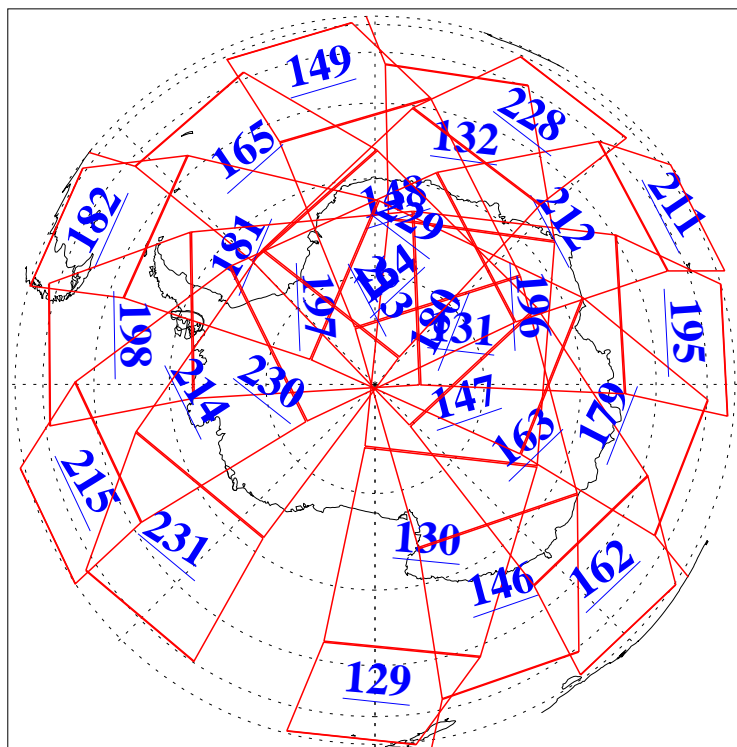

L1B Availability
AMSU Granules: 240
HSB Granules: 0
AIRS Granules: 240

7 Jul 2015
DoY 188
Aqua Day 4812
Granules: 1 to 120

Granules: 121 to 240

Legend: AMSU Available, HSB Available, AIRS Available

L1B Availability
AMSU Granules: 240
HSB Granules: 0
AIRS Granules: 240

7 Jul 2015
DoY 188
Aqua Day 4812

Ascending Granules

Descending Granules

Legend: AMSU Available, HSB Available, AIRS Available

L1B Availability
 AMSU Granules: 240
 HSB Granules: 0
 AIRS Granules: 240

7 Jul 2015
 DoY 188
 Aqua Day 4812

Northern Hemisphere Granules

Southern Hemisphere Granules

Legend: AMSU Available, HSB Available, AIRS Available