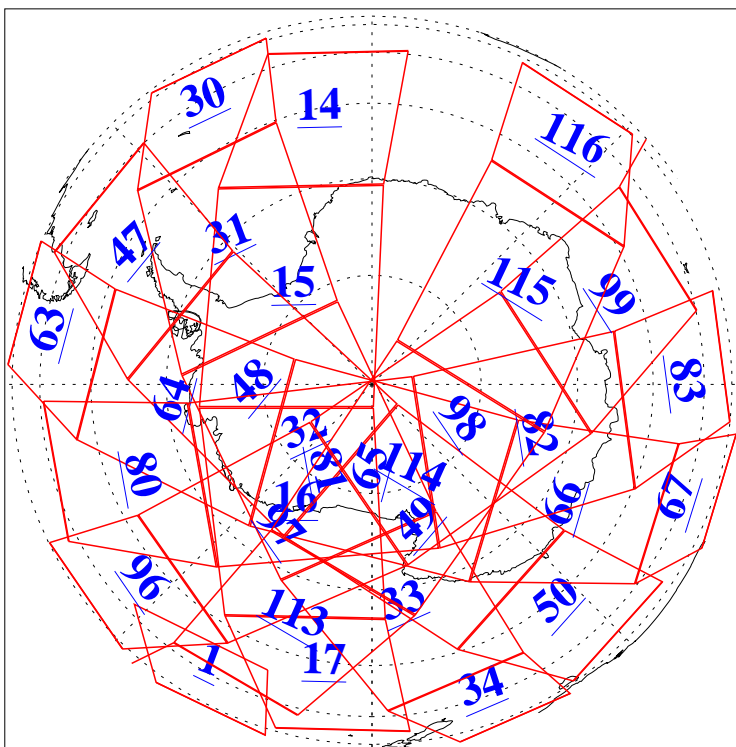

L1B Availability
AMSU Granules: 240
HSB Granules: 0
AIRS Granules: 240

7 Jul 2015
DoY 188
Aqua Day 4812
Granules: 1 to 120

Granules: 121 to 240

Legend: AMSU Available, HSB Available, AIRS Available

L1B Availability
AMSU Granules: 240
HSB Granules: 0
AIRS Granules: 240

7 Jul 2015
DoY 188
Aqua Day 4812

Ascending Granules

Descending Granules

Legend: AMSU Available, HSB Available, AIRS Available

L1B Availability
 AMSU Granules: 240
 HSB Granules: 0
 AIRS Granules: 240

7 Jul 2015
 DoY 188
 Aqua Day 4812

Northern Hemisphere Granules

Southern Hemisphere Granules

Legend: AMSU Available, HSB Available, AIRS Available