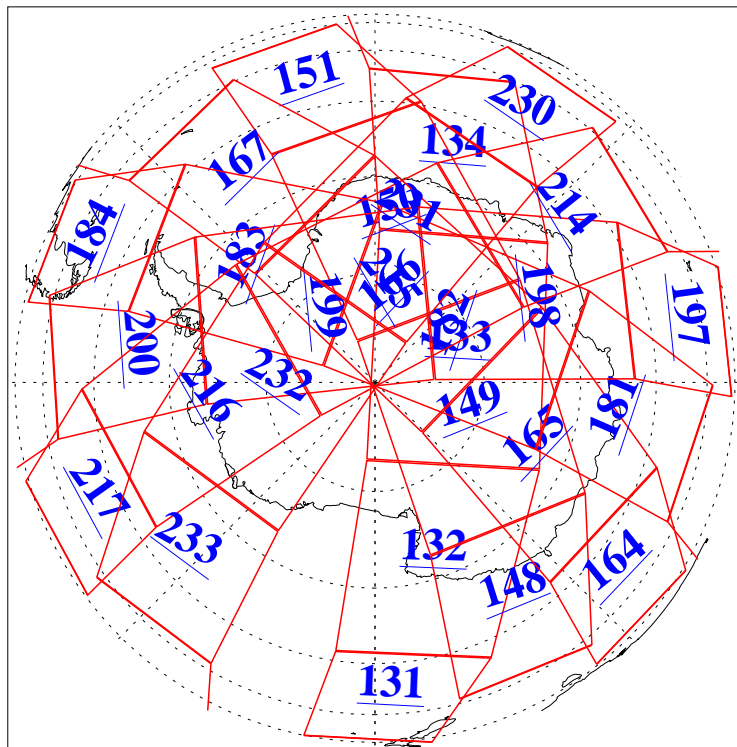

L1B Availability
AMSU Granules: 240
HSB Granules: 0
AIRS Granules: 240

5 Jul 2015
DoY 186
Aqua Day 4810
Granules: 1 to 120

Granules: 121 to 240

Legend: AMSU Available, HSB Available, AIRS Available

L1B Availability
AMSU Granules: 240
HSB Granules: 0
AIRS Granules: 240

5 Jul 2015
DoY 186
Aqua Day 4810

Ascending Granules

Descending Granules

Legend: AMSU Available, HSB Available, AIRS Available

L1B Availability
 AMSU Granules: 240
 HSB Granules: 0
 AIRS Granules: 240

5 Jul 2015
 DoY 186
 Aqua Day 4810

Northern Hemisphere Granules

Southern Hemisphere Granules

Legend: AMSU Available, HSB Available, AIRS Available