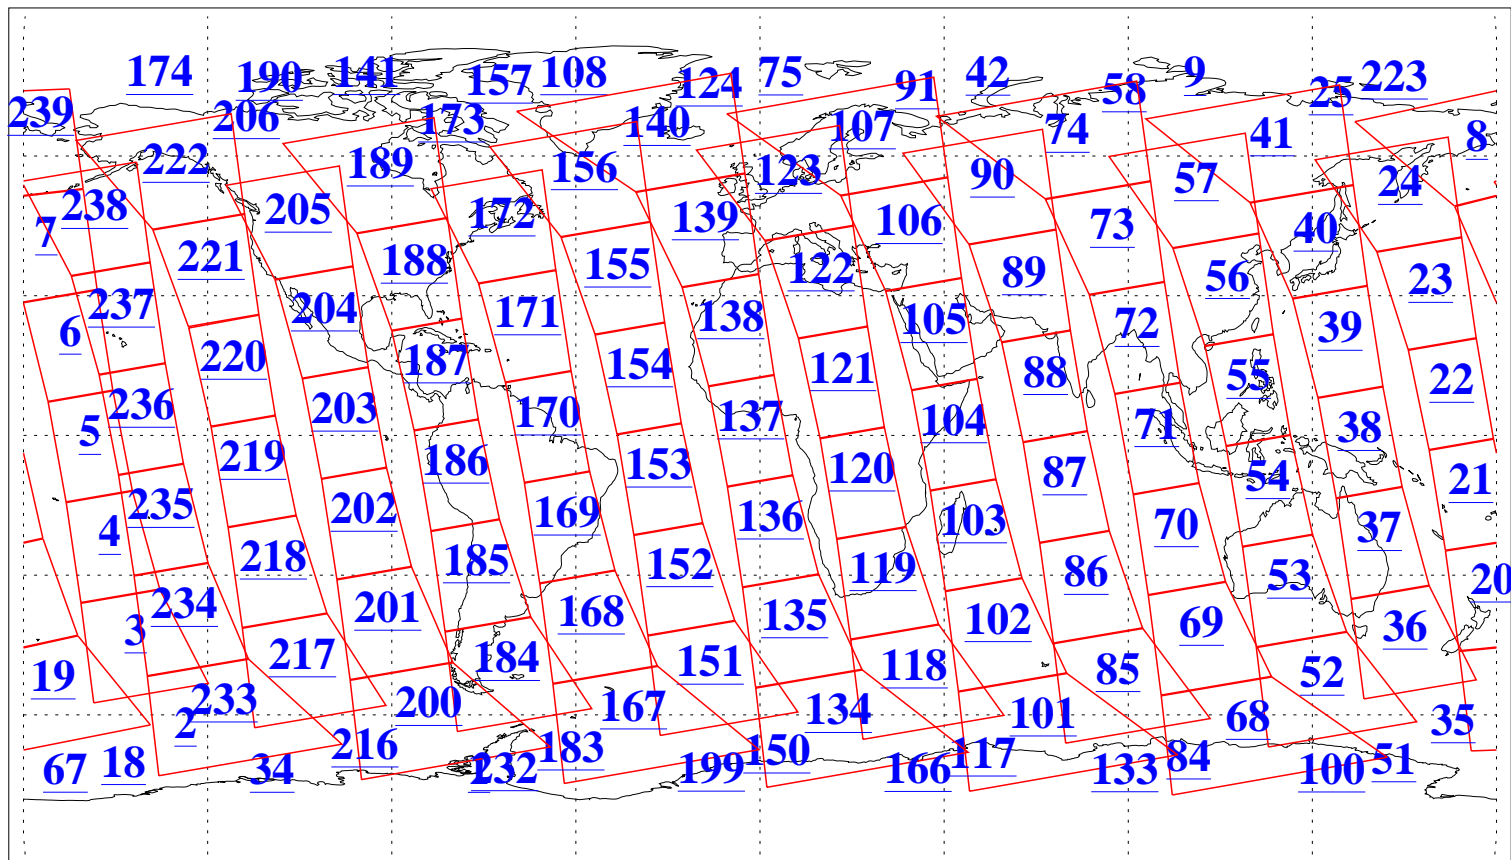

L1B Availability
AMSU Granules: 240
HSB Granules: 0
AIRS Granules: 240

5 Jul 2015
DoY 186
Aqua Day 4810
Granules: 1 to 120

Granules: 121 to 240

Legend: AMSU Available, HSB Available, AIRS Available

L1B Availability
AMSU Granules: 240
HSB Granules: 0
AIRS Granules: 240

5 Jul 2015
DoY 186
Aqua Day 4810

Ascending Granules

Descending Granules

Legend: AMSU Available, HSB Available, AIRS Available

L1B Availability
 AMSU Granules: 240
 HSB Granules: 0
 AIRS Granules: 240

5 Jul 2015
 DoY 186
 Aqua Day 4810

Northern Hemisphere Granules

Southern Hemisphere Granules

Legend: AMSU Available, HSB Available, AIRS Available