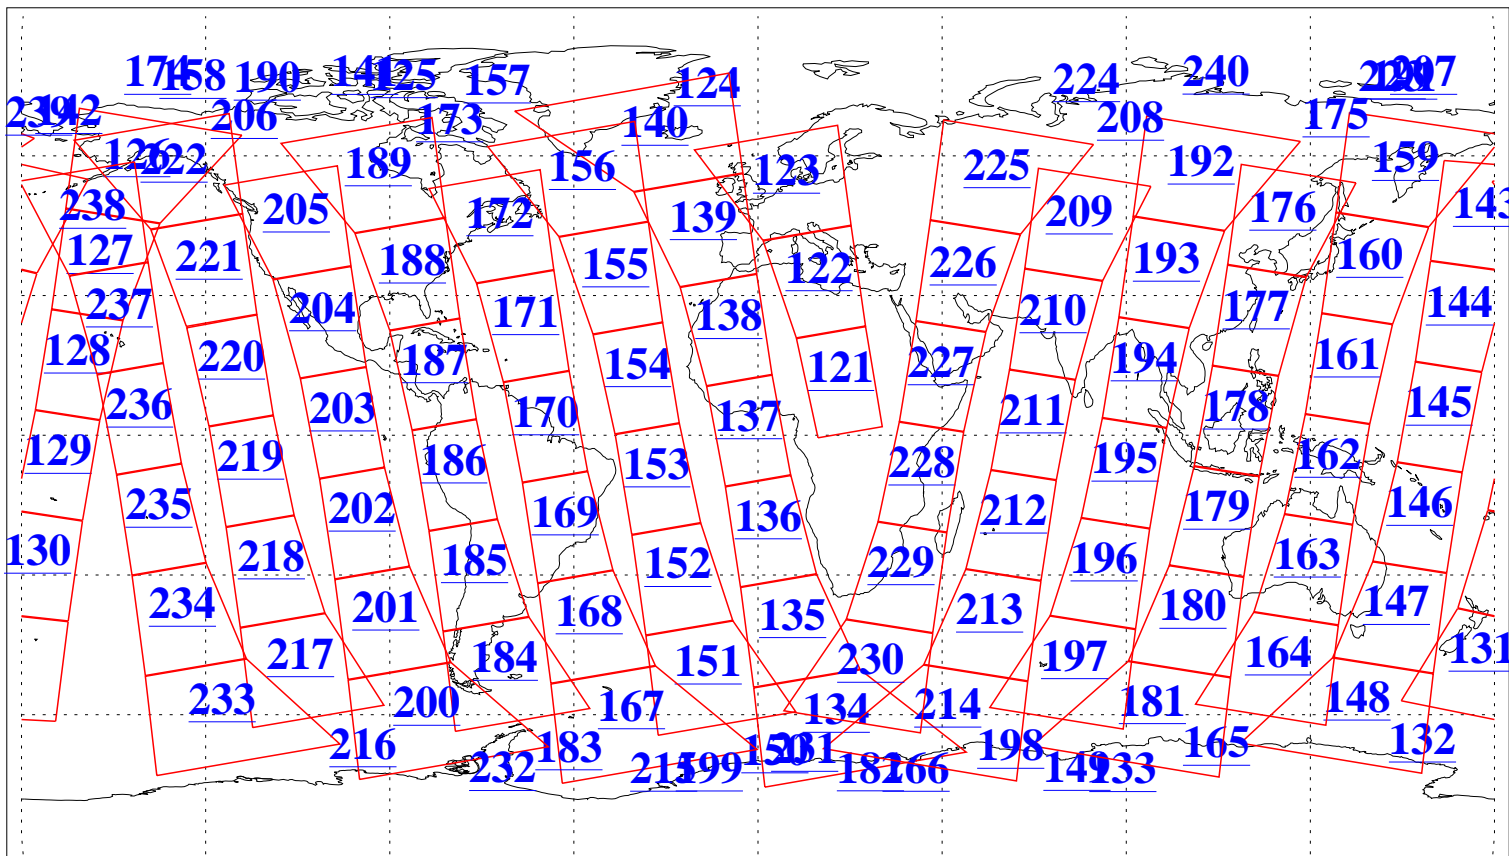

L1B Availability
AMSU Granules: 240
HSB Granules: 0
AIRS Granules: 240

5 Jul 2015
DoY 186
Aqua Day 4810
Granules: 1 to 120

Granules: 121 to 240

Legend: AMSU Available, HSB Available, AIRS Available

L1B Availability
AMSU Granules: 240
HSB Granules: 0
AIRS Granules: 240

5 Jul 2015
DoY 186
Aqua Day 4810

Ascending Granules

Descending Granules

Legend: AMSU Available, HSB Available, AIRS Available

L1B Availability
 AMSU Granules: 240
 HSB Granules: 0
 AIRS Granules: 240

5 Jul 2015
 DoY 186
 Aqua Day 4810

Northern Hemisphere Granules

Southern Hemisphere Granules

Legend: AMSU Available, HSB Available, AIRS Available