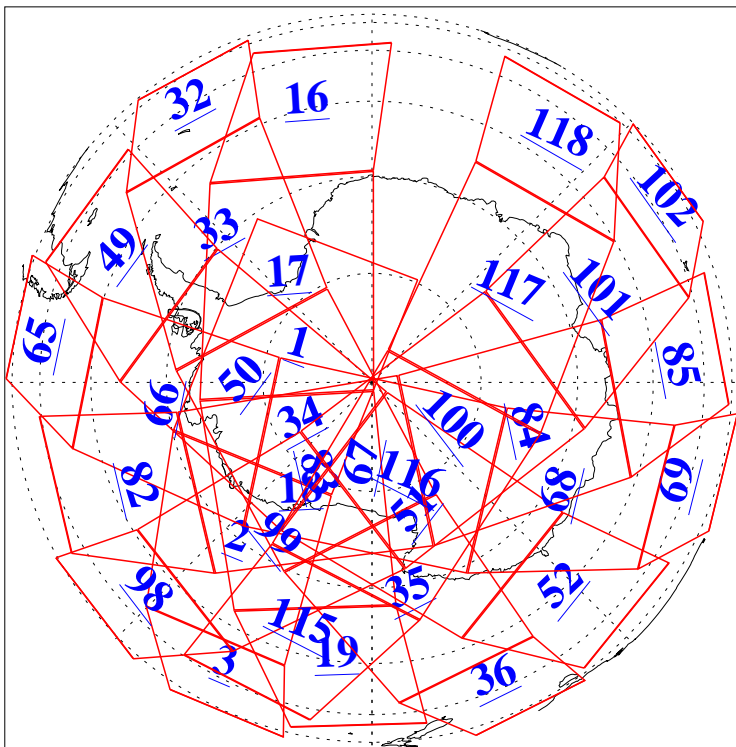

L1B Availability
AMSU Granules: 240
HSB Granules: 0
AIRS Granules: 240

5 Jul 2015
DoY 186
Aqua Day 4810
Granules: 1 to 120

Granules: 121 to 240

Legend: AMSU Available, HSB Available, AIRS Available

L1B Availability
AMSU Granules: 240
HSB Granules: 0
AIRS Granules: 240

5 Jul 2015
DoY 186
Aqua Day 4810

Ascending Granules

Descending Granules

Legend: AMSU Available, HSB Available, AIRS Available

L1B Availability
 AMSU Granules: 240
 HSB Granules: 0
 AIRS Granules: 240

5 Jul 2015
 DoY 186
 Aqua Day 4810

Northern Hemisphere Granules

Southern Hemisphere Granules

Legend: AMSU Available, HSB Available, AIRS Available