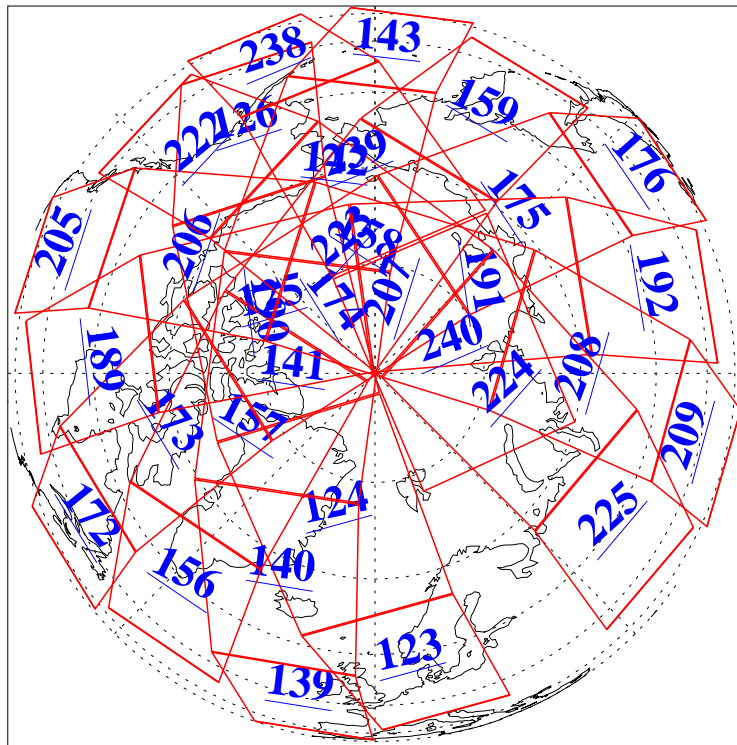

L1B Availability
AMSU Granules: 240
HSB Granules: 0
AIRS Granules: 240

5 Jul 2015
DoY 186
Aqua Day 4810
Granules: 1 to 120

Granules: 121 to 240

Legend: AMSU Available, HSB Available, AIRS Available

L1B Availability
AMSU Granules: 240
HSB Granules: 0
AIRS Granules: 240

5 Jul 2015
DoY 186
Aqua Day 4810

Ascending Granules

Descending Granules

Legend: AMSU Available, HSB Available, AIRS Available

L1B Availability
 AMSU Granules: 240
 HSB Granules: 0
 AIRS Granules: 240

5 Jul 2015
 DoY 186
 Aqua Day 4810

Northern Hemisphere Granules

Southern Hemisphere Granules

Legend: AMSU Available, HSB Available, AIRS Available