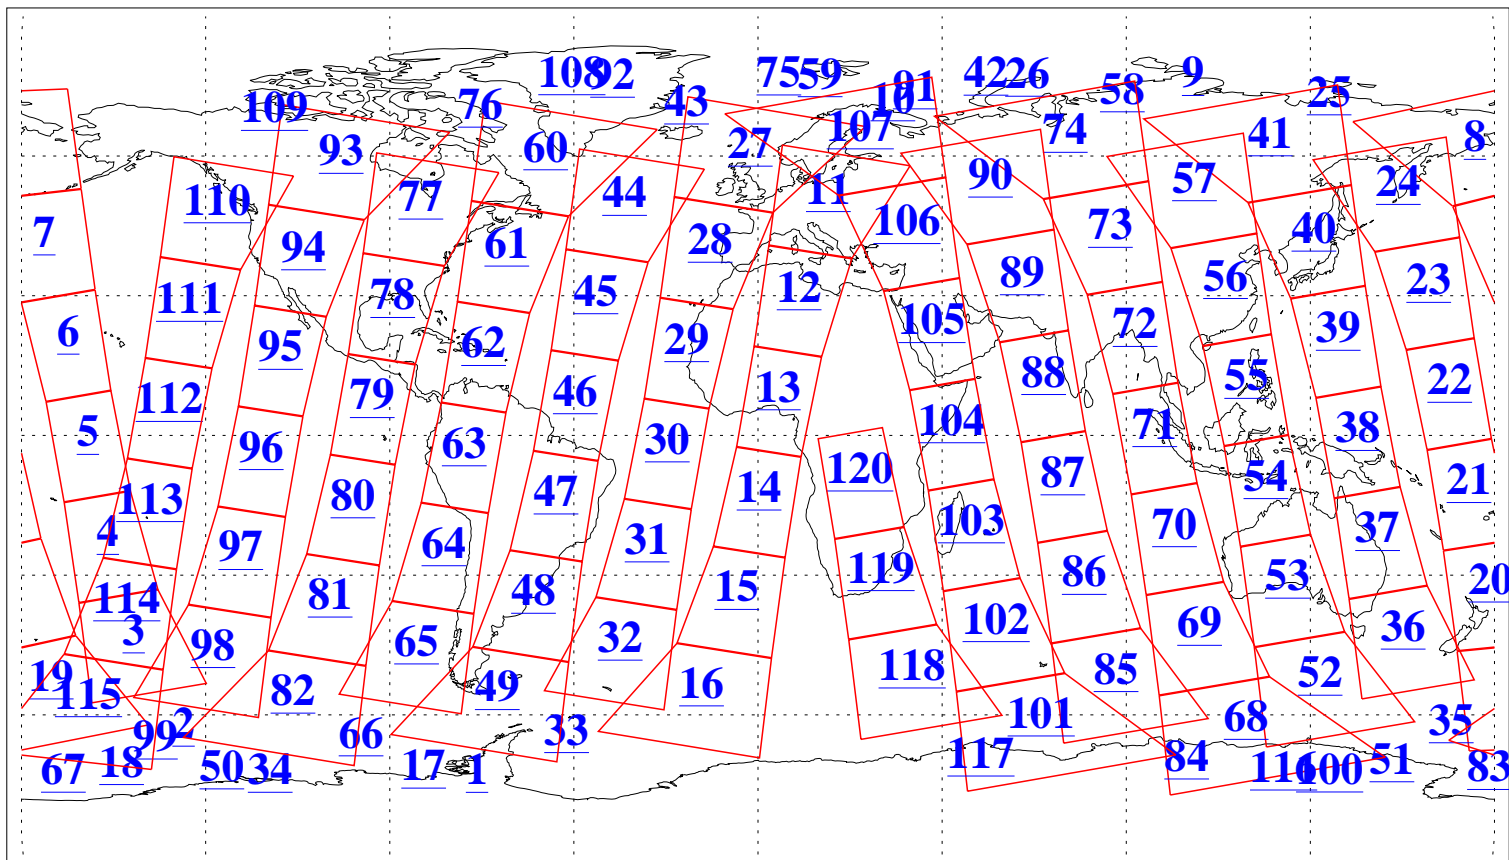

L1B Availability
AMSU Granules: 240
HSB Granules: 0
AIRS Granules: 240

5 Jul 2015
DoY 186
Aqua Day 4810
Granules: 1 to 120

Granules: 121 to 240

Legend: AMSU Available, HSB Available, AIRS Available

L1B Availability
AMSU Granules: 240
HSB Granules: 0
AIRS Granules: 240

5 Jul 2015
DoY 186
Aqua Day 4810

Ascending Granules

Descending Granules

Legend: AMSU Available, HSB Available, AIRS Available

L1B Availability
 AMSU Granules: 240
 HSB Granules: 0
 AIRS Granules: 240

5 Jul 2015
 DoY 186
 Aqua Day 4810

Northern Hemisphere Granules

Southern Hemisphere Granules

Legend: AMSU Available, HSB Available, AIRS Available