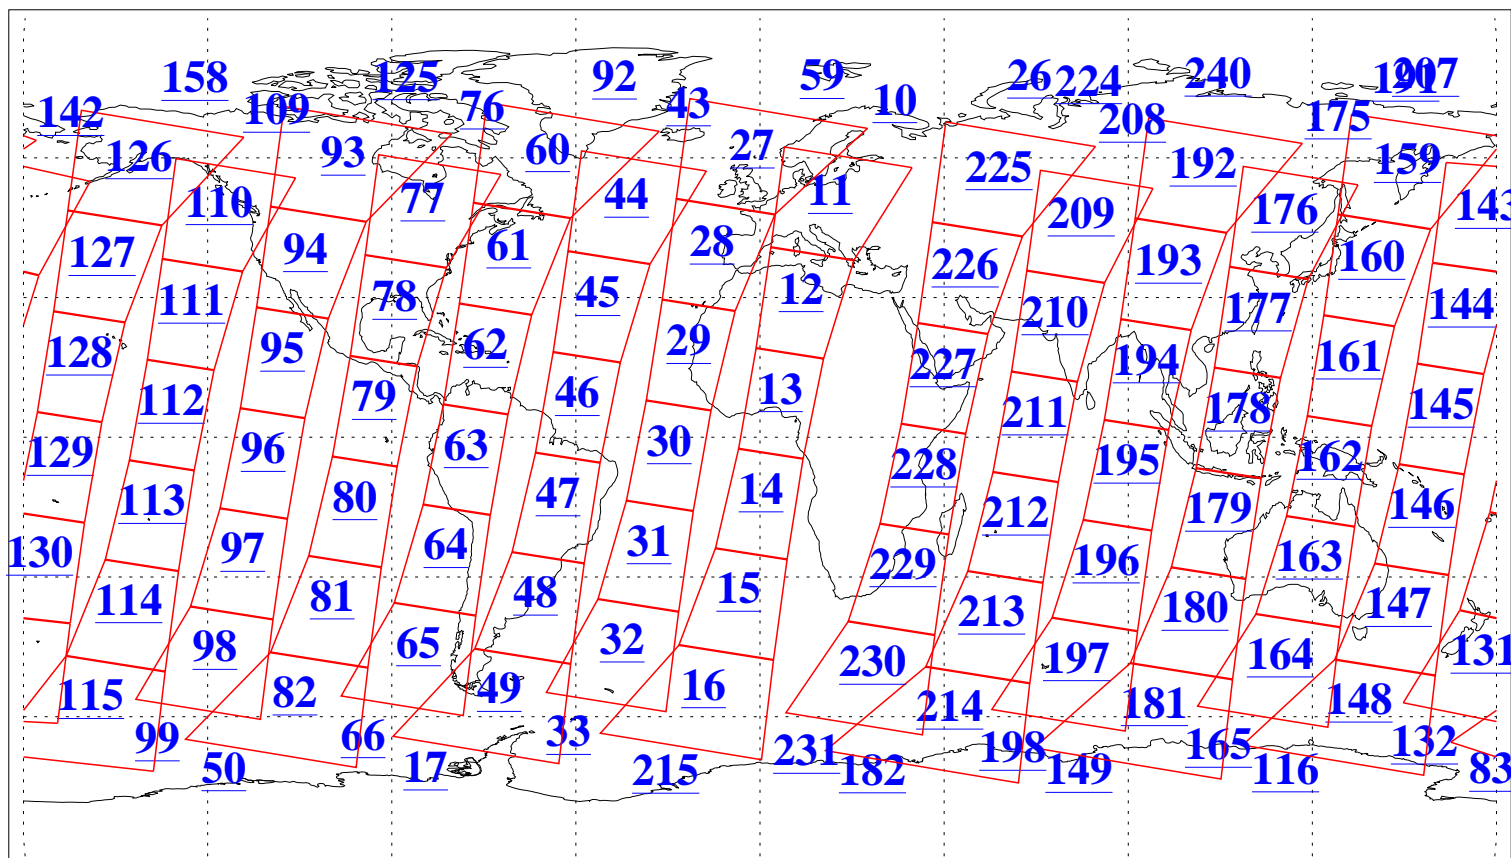

L1B Availability
AMSU Granules: 240
HSB Granules: 0
AIRS Granules: 240

5 Jul 2015
DoY 186
Aqua Day 4810
Granules: 1 to 120

Granules: 121 to 240

Legend: AMSU Available, HSB Available, AIRS Available

L1B Availability
AMSU Granules: 240
HSB Granules: 0
AIRS Granules: 240

5 Jul 2015
DoY 186
Aqua Day 4810

Ascending Granules

Descending Granules

Legend: AMSU Available, HSB Available, AIRS Available

L1B Availability
 AMSU Granules: 240
 HSB Granules: 0
 AIRS Granules: 240

5 Jul 2015
 DoY 186
 Aqua Day 4810

Northern Hemisphere Granules

Southern Hemisphere Granules

Legend: AMSU Available, HSB Available, AIRS Available