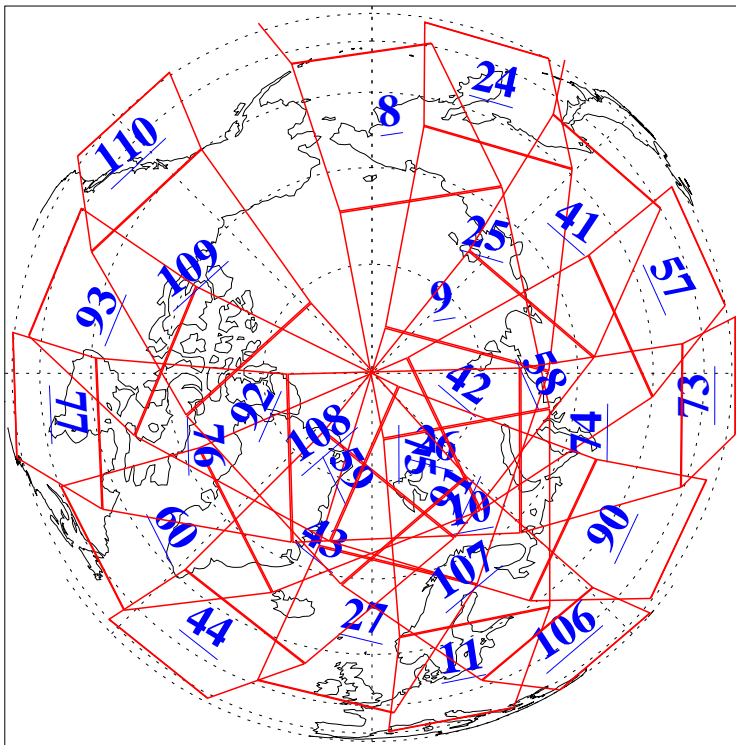

L1B Availability
AMSU Granules: 240
HSB Granules: 0
AIRS Granules: 240

5 Jul 2015
DoY 186
Aqua Day 4810
Granules: 1 to 120

Granules: 121 to 240

Legend: AMSU Available, HSB Available, AIRS Available

L1B Availability
AMSU Granules: 240
HSB Granules: 0
AIRS Granules: 240

5 Jul 2015
DoY 186
Aqua Day 4810

Ascending Granules

Descending Granules

Legend: AMSU Available, HSB Available, AIRS Available

L1B Availability
 AMSU Granules: 240
 HSB Granules: 0
 AIRS Granules: 240

5 Jul 2015
 DoY 186
 Aqua Day 4810

Northern Hemisphere Granules

Southern Hemisphere Granules

Legend: AMSU Available, HSB Available, AIRS Available