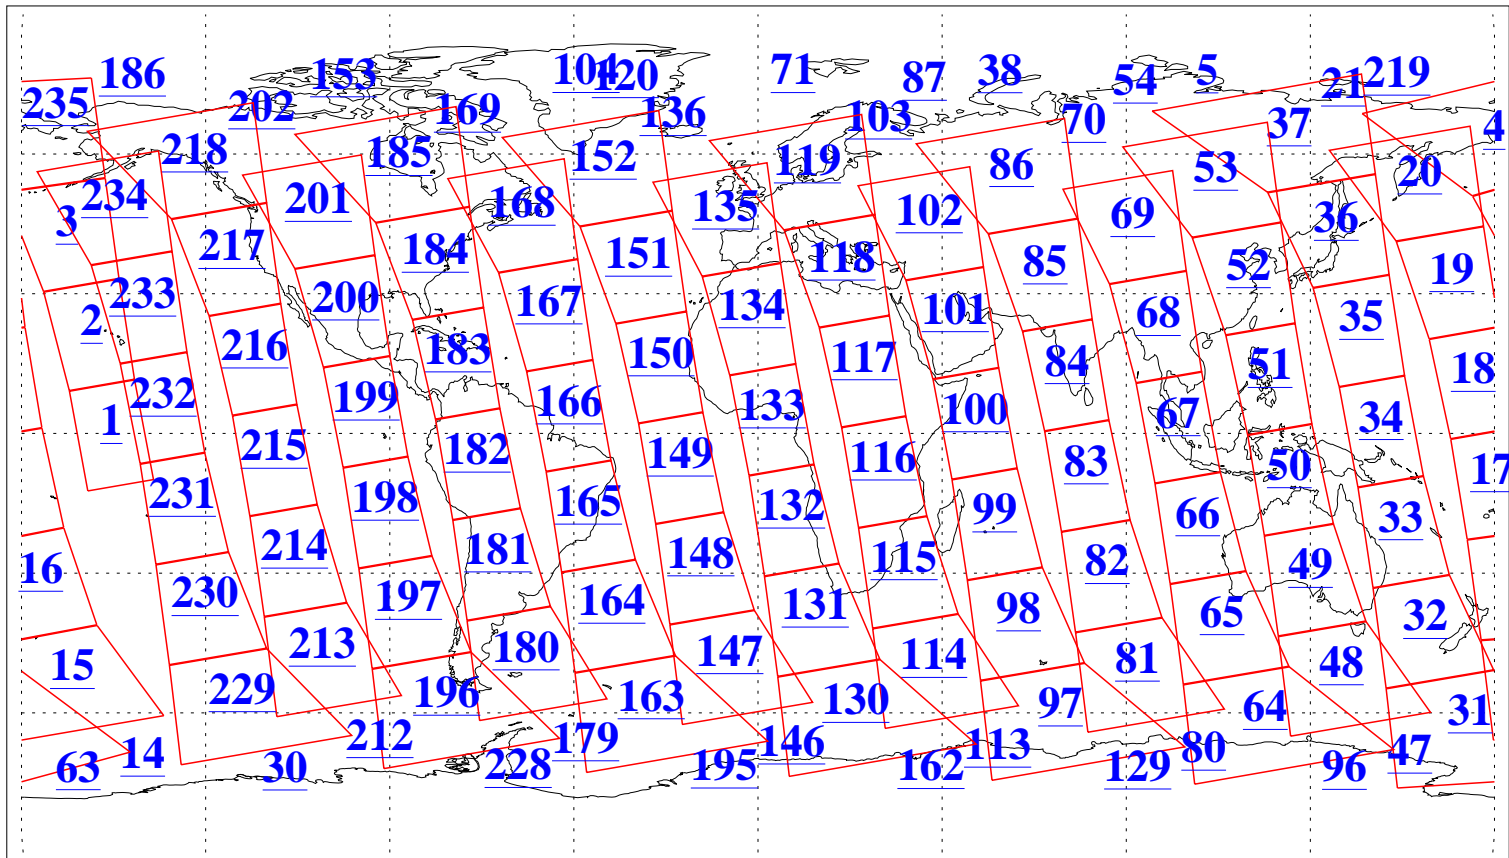

L1B Availability
AMSU Granules: 240
HSB Granules: 0
AIRS Granules: 240

23 Jun 2015
DoY 174
Aqua Day 4798
Granules: 1 to 120

Granules: 121 to 240

Legend: AMSU Available, HSB Available, AIRS Available

L1B Availability
 AMSU Granules: 240
 HSB Granules: 0
 AIRS Granules: 240

23 Jun 2015
 DoY 174
 Aqua Day 4798

Ascending Granules

Descending Granules

Legend: AMSU Available, HSB Available, AIRS Available

L1B Availability
 AMSU Granules: 240
 HSB Granules: 0
 AIRS Granules: 240

23 Jun 2015
 DoY 174
 Aqua Day 4798

Northern Hemisphere Granules

Southern Hemisphere Granules

Legend: AMSU Available, HSB Available, AIRS Available