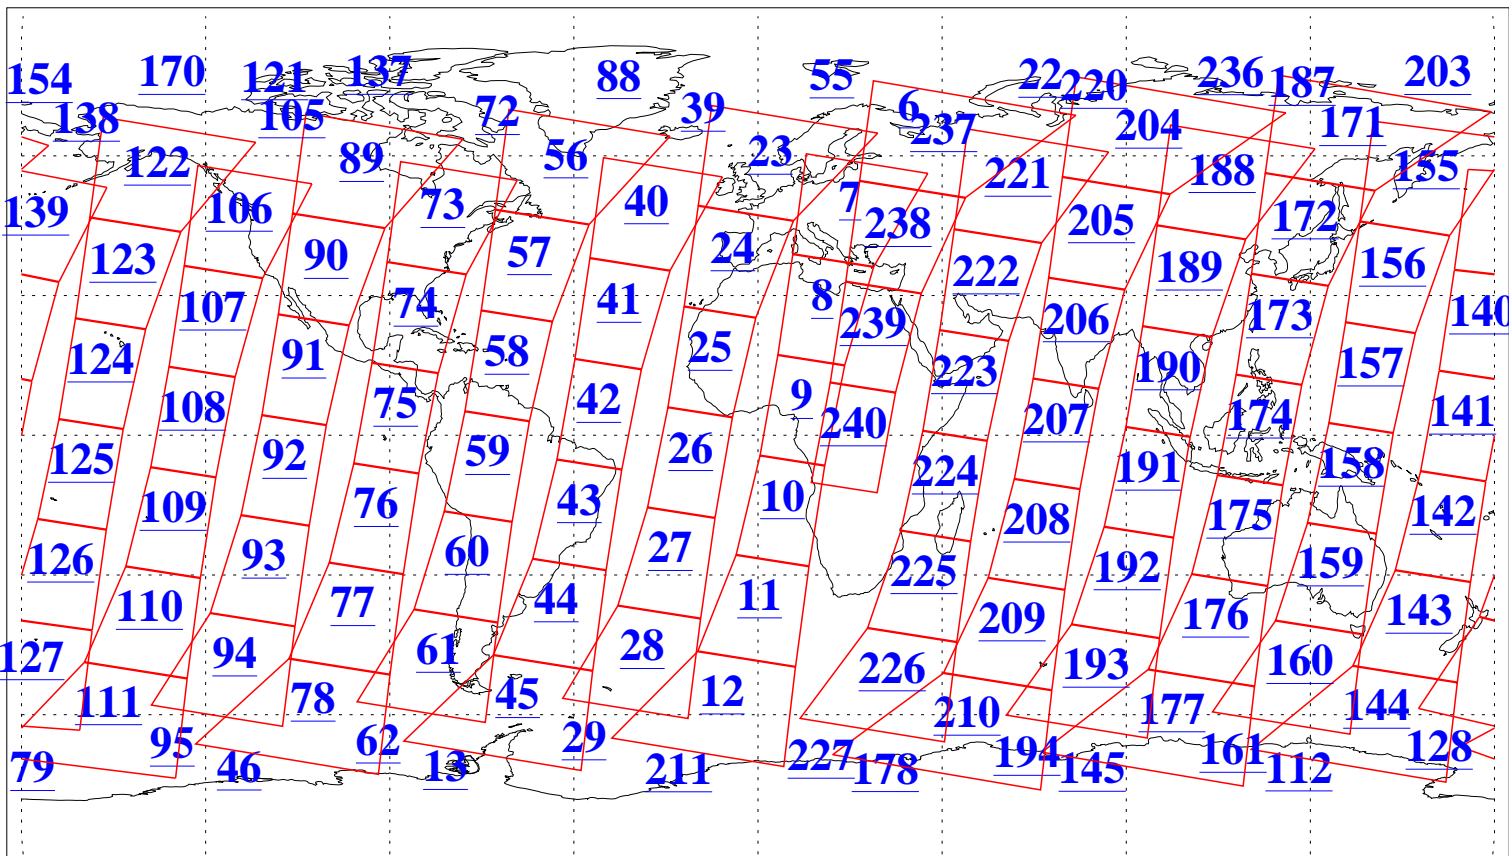

L1B Availability
AMSU Granules: 240
HSB Granules: 0
AIRS Granules: 240

23 Jun 2015
DoY 174
Aqua Day 4798
Granules: 1 to 120

Granules: 121 to 240

Legend: AMSU Available, HSB Available, AIRS Available

L1B Availability
 AMSU Granules: 240
 HSB Granules: 0
 AIRS Granules: 240

23 Jun 2015
 DoY 174
 Aqua Day 4798

Ascending Granules

Descending Granules

Legend: AMSU Available, HSB Available, AIRS Available

L1B Availability
 AMSU Granules: 240
 HSB Granules: 0
 AIRS Granules: 240

23 Jun 2015
 DoY 174
 Aqua Day 4798

Northern Hemisphere Granules

Southern Hemisphere Granules

Legend: AMSU Available, HSB Available, AIRS Available