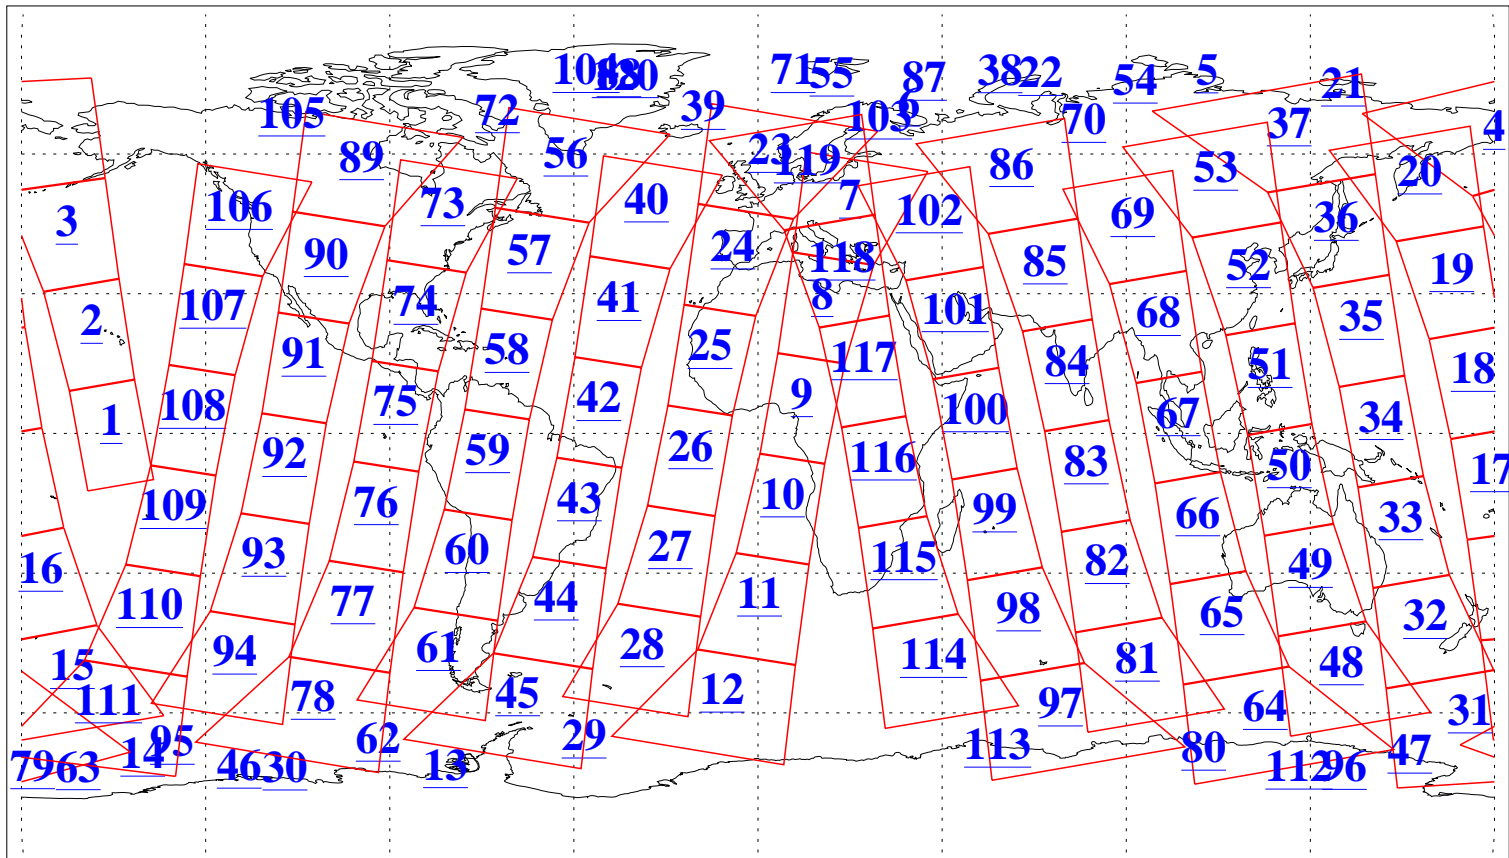

L1B Availability
AMSU Granules: 240
HSB Granules: 0
AIRS Granules: 240

23 Jun 2015
DoY 174
Aqua Day 4798
Granules: 1 to 120

Granules: 121 to 240

Legend: AMSU Available, HSB Available, AIRS Available

L1B Availability
 AMSU Granules: 240
 HSB Granules: 0
 AIRS Granules: 240

23 Jun 2015
 DoY 174
 Aqua Day 4798

Ascending Granules

Descending Granules

Legend: AMSU Available, HSB Available, AIRS Available

L1B Availability
 AMSU Granules: 240
 HSB Granules: 0
 AIRS Granules: 240

23 Jun 2015
 DoY 174
 Aqua Day 4798

Northern Hemisphere Granules

Southern Hemisphere Granules

Legend: AMSU Available, HSB Available, AIRS Available