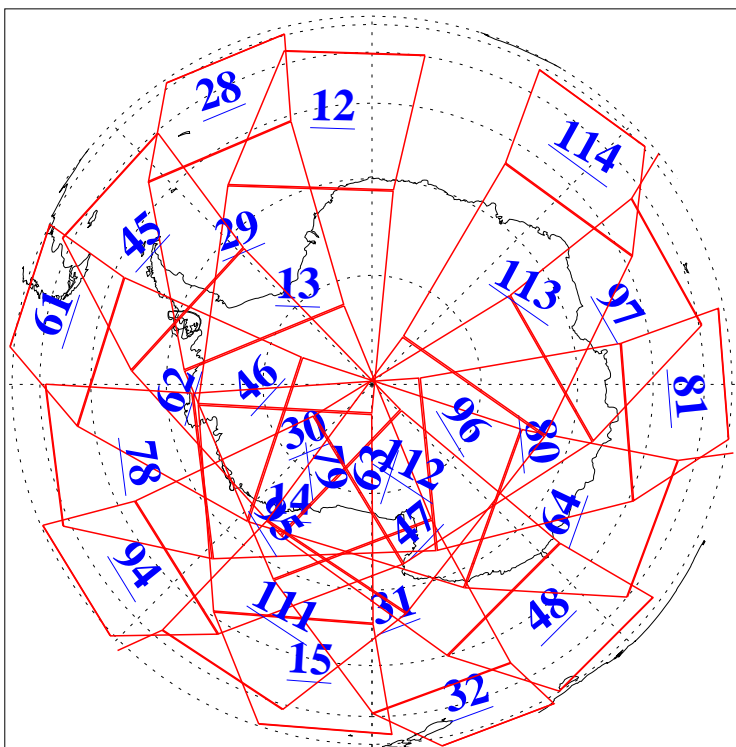

L1B Availability
AMSU Granules: 240
HSB Granules: 0
AIRS Granules: 240

23 Jun 2015
DoY 174
Aqua Day 4798
Granules: 1 to 120

Granules: 121 to 240

Legend: AMSU Available, HSB Available, AIRS Available

L1B Availability
 AMSU Granules: 240
 HSB Granules: 0
 AIRS Granules: 240

23 Jun 2015
 DoY 174
 Aqua Day 4798

Ascending Granules

Descending Granules

Legend: AMSU Available, HSB Available, AIRS Available

L1B Availability
 AMSU Granules: 240
 HSB Granules: 0
 AIRS Granules: 240

23 Jun 2015
 DoY 174
 Aqua Day 4798

Northern Hemisphere Granules

Southern Hemisphere Granules

Legend: AMSU Available, HSB Available, AIRS Available