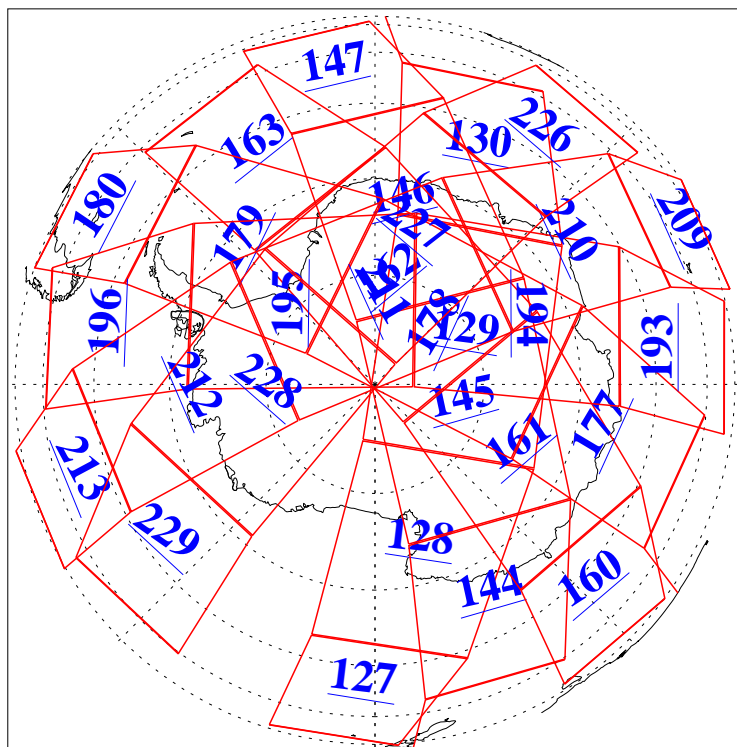

23 Jun 2015
 DoY 174
 Aqua Day 4798

Ascending Granules

Descending Granules

Legend: AMSU Available, HSB Available, AIRS Available

L1B Availability
 AMSU Granules: 240
 HSB Granules: 0
 AIRS Granules: 240

23 Jun 2015
 DoY 174
 Aqua Day 4798

Northern Hemisphere Granules

Southern Hemisphere Granules

Legend: AMSU Available, HSB Available, AIRS Available