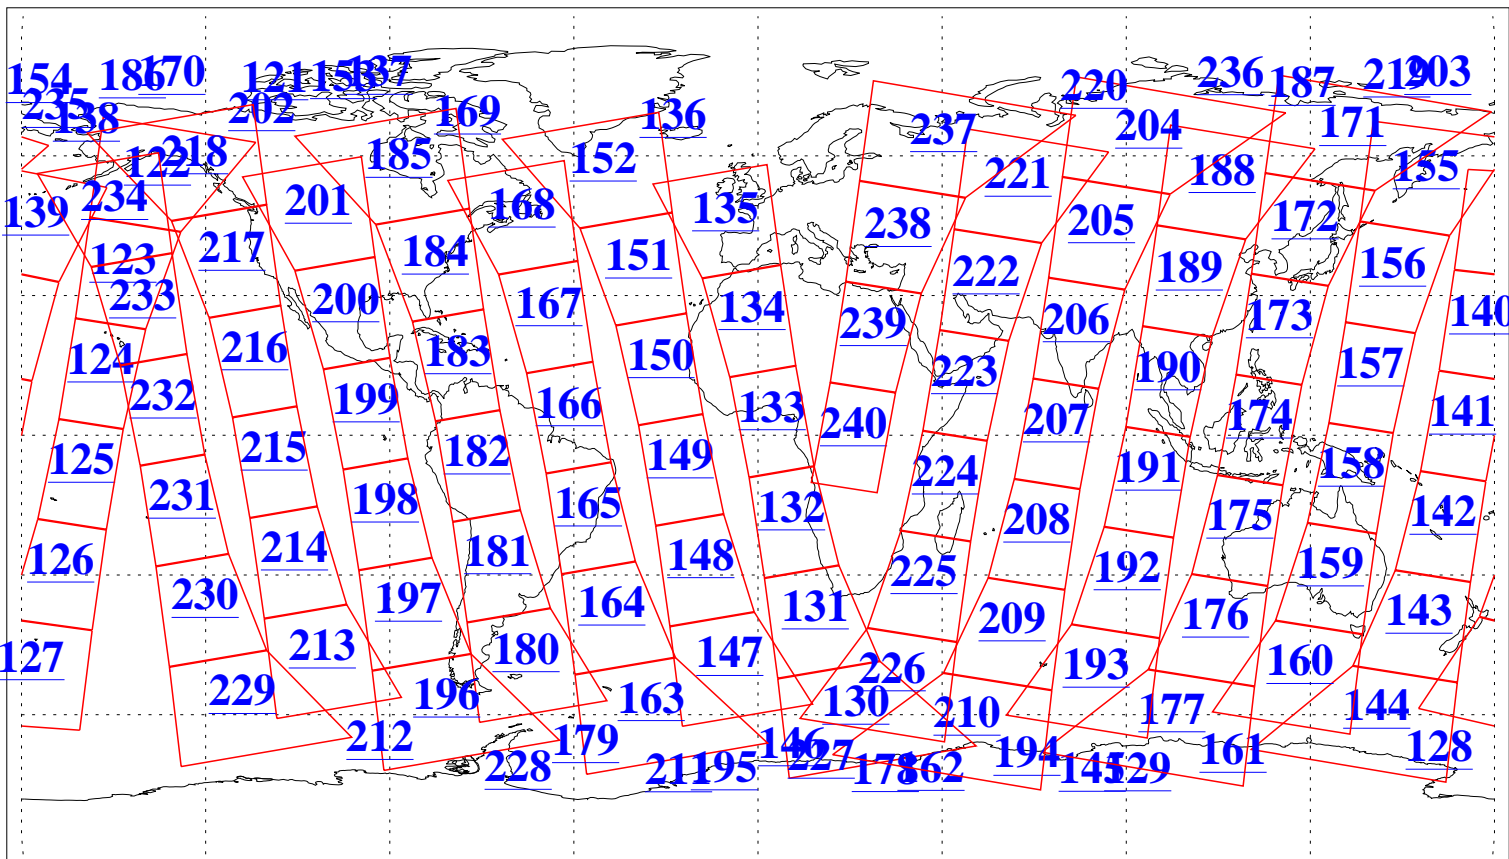

L1B Availability
AMSU Granules: 240
HSB Granules: 0
AIRS Granules: 240

23 Jun 2015
DoY 174
Aqua Day 4798
Granules: 1 to 120

Granules: 121 to 240

Legend: AMSU Available, HSB Available, AIRS Available

L1B Availability
 AMSU Granules: 240
 HSB Granules: 0
 AIRS Granules: 240

23 Jun 2015
 DoY 174
 Aqua Day 4798

Ascending Granules

Descending Granules

Legend: AMSU Available, HSB Available, AIRS Available

L1B Availability
 AMSU Granules: 240
 HSB Granules: 0
 AIRS Granules: 240

23 Jun 2015
 DoY 174
 Aqua Day 4798

Northern Hemisphere Granules

Southern Hemisphere Granules

Legend: AMSU Available, HSB Available, AIRS Available