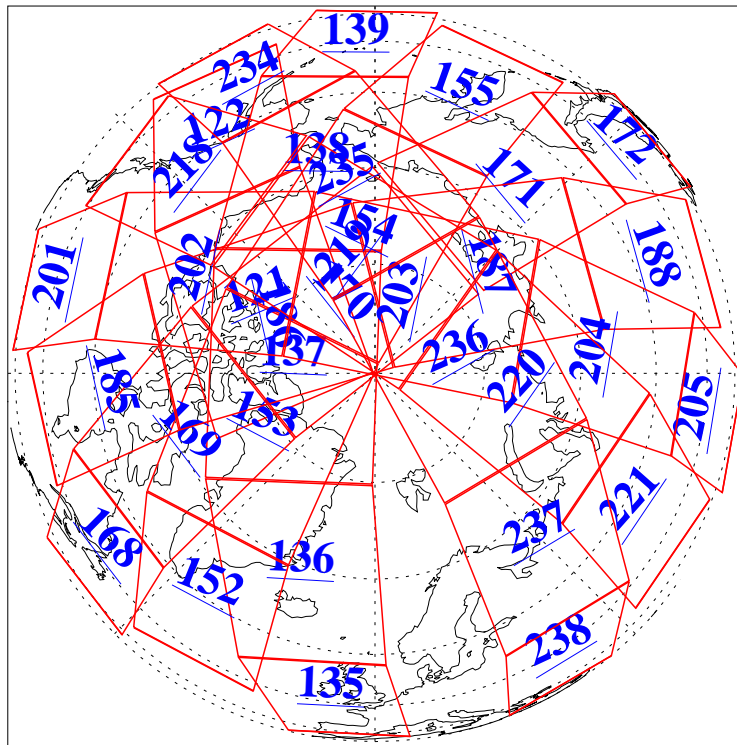

23 Jun 2015
 DoY 174
 Aqua Day 4798

Ascending Granules

Descending Granules

Legend: AMSU Available, HSB Available, AIRS Available

L1B Availability
 AMSU Granules: 240
 HSB Granules: 0
 AIRS Granules: 240

23 Jun 2015
 DoY 174
 Aqua Day 4798

Northern Hemisphere Granules

Southern Hemisphere Granules

Legend: AMSU Available, HSB Available, AIRS Available