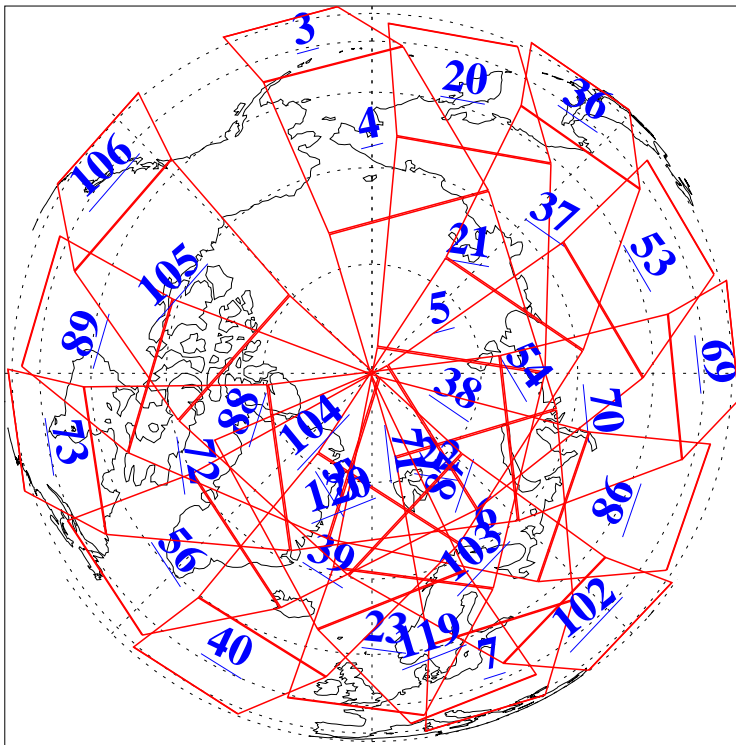

L1B Availability
AMSU Granules: 240
HSB Granules: 0
AIRS Granules: 240

23 Jun 2015
DoY 174
Aqua Day 4798
Granules: 1 to 120

Granules: 121 to 240

Legend: AMSU Available, HSB Available, AIRS Available

L1B Availability
 AMSU Granules: 240
 HSB Granules: 0
 AIRS Granules: 240

23 Jun 2015
 DoY 174
 Aqua Day 4798

Ascending Granules

Descending Granules

Legend: AMSU Available, HSB Available, AIRS Available

L1B Availability
 AMSU Granules: 240
 HSB Granules: 0
 AIRS Granules: 240

23 Jun 2015
 DoY 174
 Aqua Day 4798

Northern Hemisphere Granules

Southern Hemisphere Granules

Legend: AMSU Available, HSB Available, AIRS Available