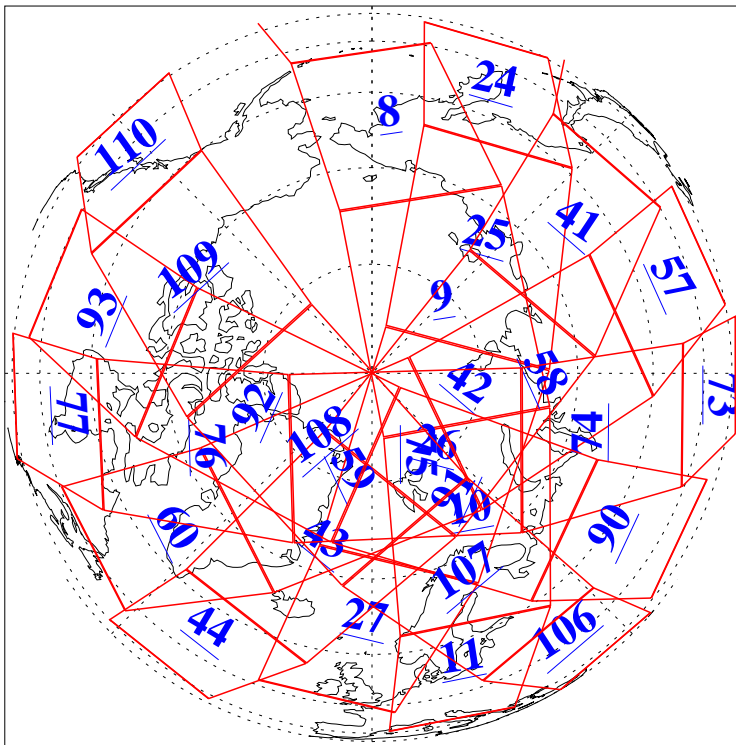

L1B Availability  
AMSU Granules: 240  
HSB Granules: 0  
AIRS Granules: 240

27 Feb 2015  
DoY 58  
Aqua Day 4682  
Granules: 1 to 120

Granules: 121 to 240

Legend: AMSU Available, HSB Available, AIRS Available

L1B Availability  
AMSU Granules: 240  
HSB Granules: 0  
AIRS Granules: 240

27 Feb 2015  
DoY 58  
Aqua Day 4682

Ascending Granules

Descending Granules

Legend: AMSU Available, HSB Available, AIRS Available

L1B Availability  
 AMSU Granules: 240  
 HSB Granules: 0  
 AIRS Granules: 240

27 Feb 2015  
 DoY 58  
 Aqua Day 4682

Northern Hemisphere Granules

Southern Hemisphere Granules

Legend: AMSU Available, HSB Available, AIRS Available