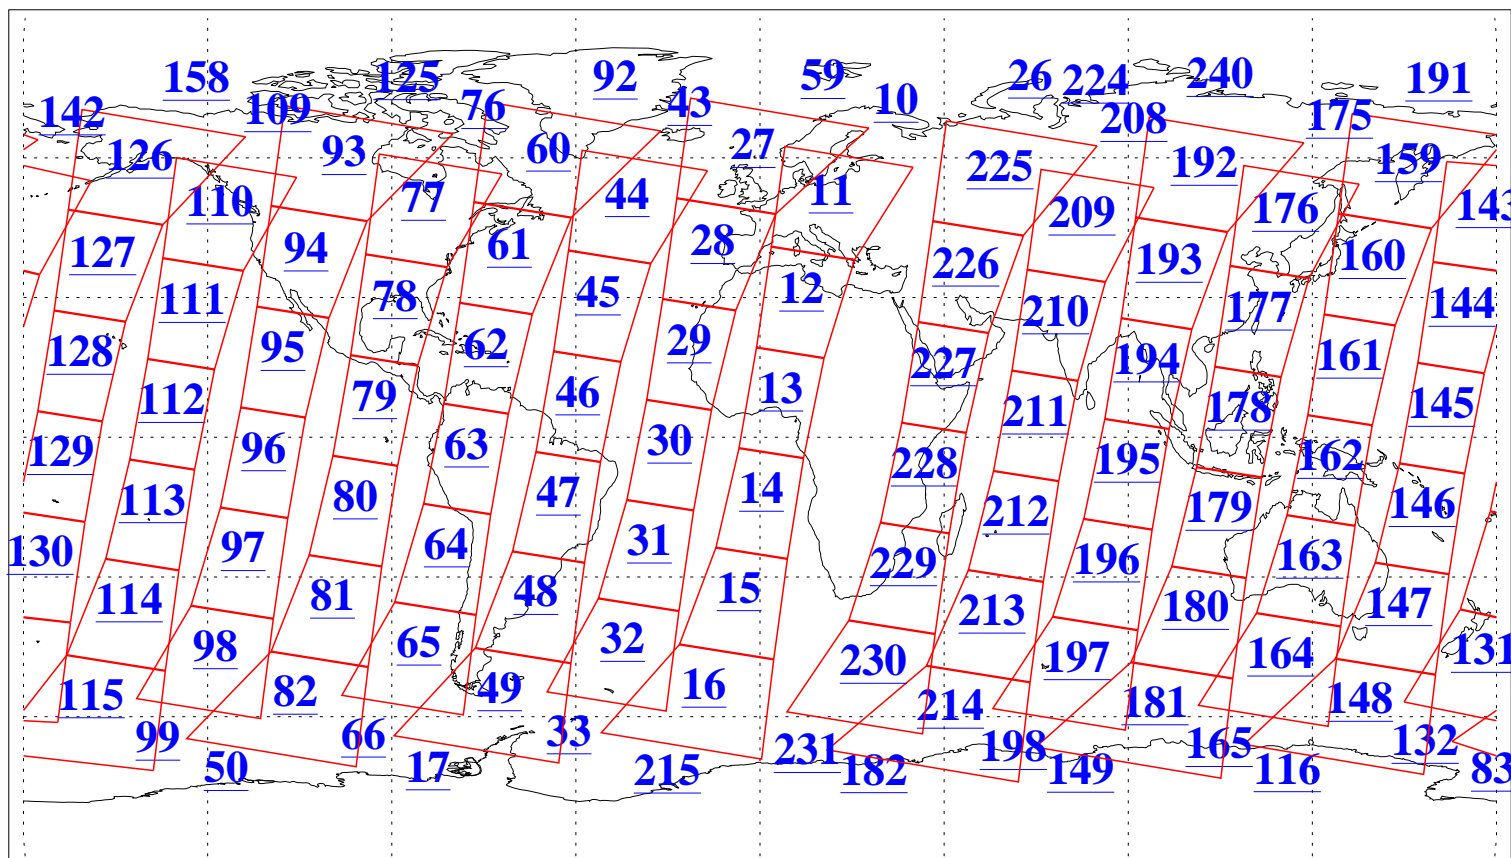

L1B Availability  
AMSU Granules: 240  
HSB Granules: 0  
AIRS Granules: 240

27 Feb 2015  
DoY 58  
Aqua Day 4682  
Granules: 1 to 120

Granules: 121 to 240

Legend: AMSU Available, HSB Available, AIRS Available

L1B Availability  
AMSU Granules: 240  
HSB Granules: 0  
AIRS Granules: 240

27 Feb 2015  
DoY 58  
Aqua Day 4682

Ascending Granules

Descending Granules

Legend: AMSU Available, HSB Available, AIRS Available

L1B Availability  
 AMSU Granules: 240  
 HSB Granules: 0  
 AIRS Granules: 240

27 Feb 2015  
 DoY 58  
 Aqua Day 4682

Northern Hemisphere Granules

Southern Hemisphere Granules

Legend: AMSU Available, HSB Available, AIRS Available