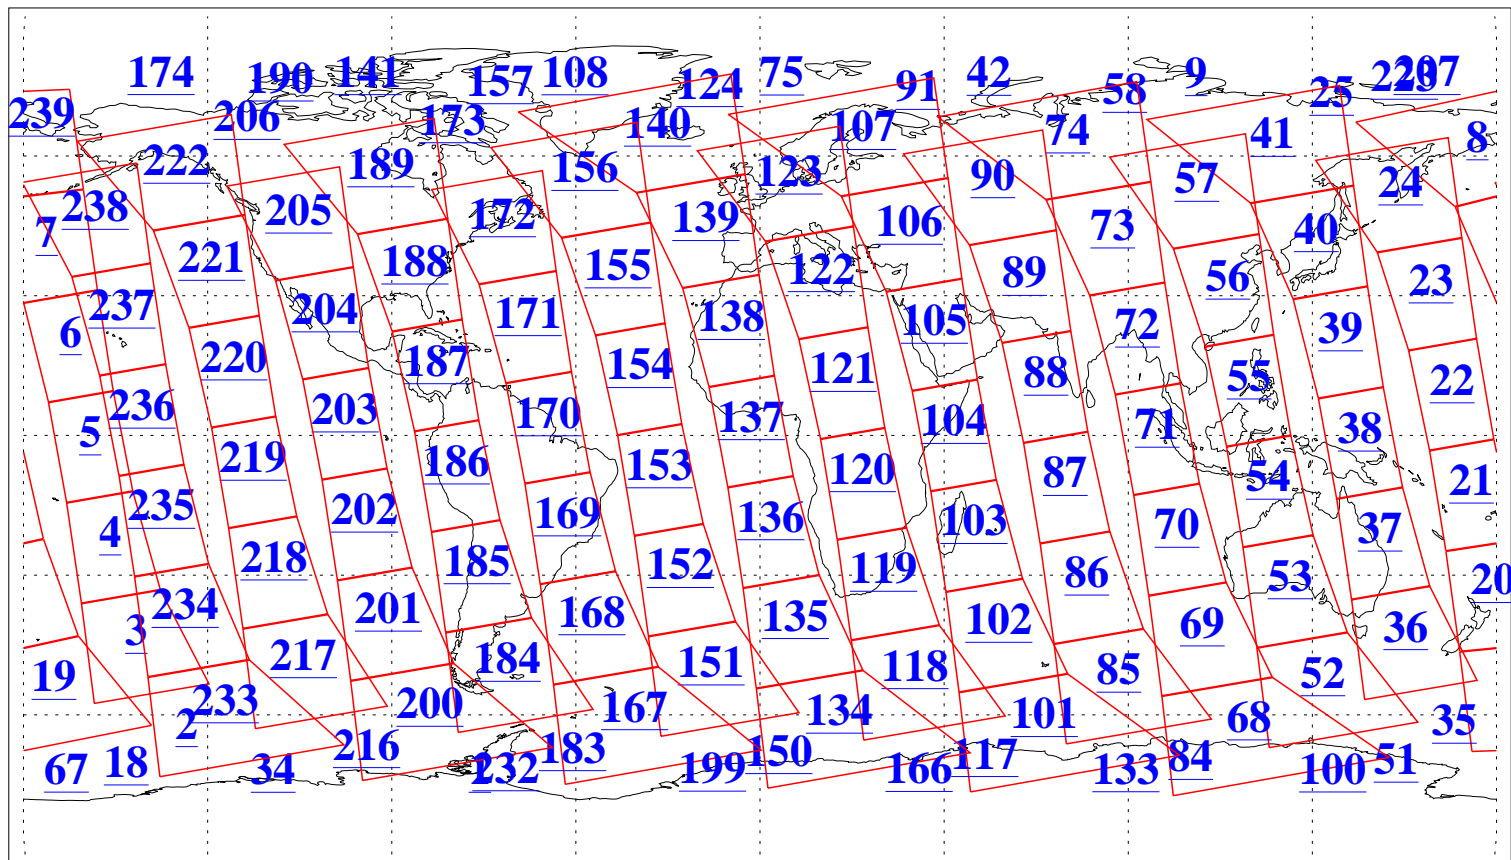

L1B Availability  
AMSU Granules: 240  
HSB Granules: 0  
AIRS Granules: 240

27 Feb 2015  
DoY 58  
Aqua Day 4682  
Granules: 1 to 120

Granules: 121 to 240

Legend: AMSU Available, HSB Available, AIRS Available

L1B Availability  
AMSU Granules: 240  
HSB Granules: 0  
AIRS Granules: 240

27 Feb 2015  
DoY 58  
Aqua Day 4682

Ascending Granules

Descending Granules

Legend: AMSU Available, HSB Available, AIRS Available

L1B Availability  
 AMSU Granules: 240  
 HSB Granules: 0  
 AIRS Granules: 240

27 Feb 2015  
 DoY 58  
 Aqua Day 4682

Northern Hemisphere Granules

Southern Hemisphere Granules

Legend: AMSU Available, HSB Available, AIRS Available