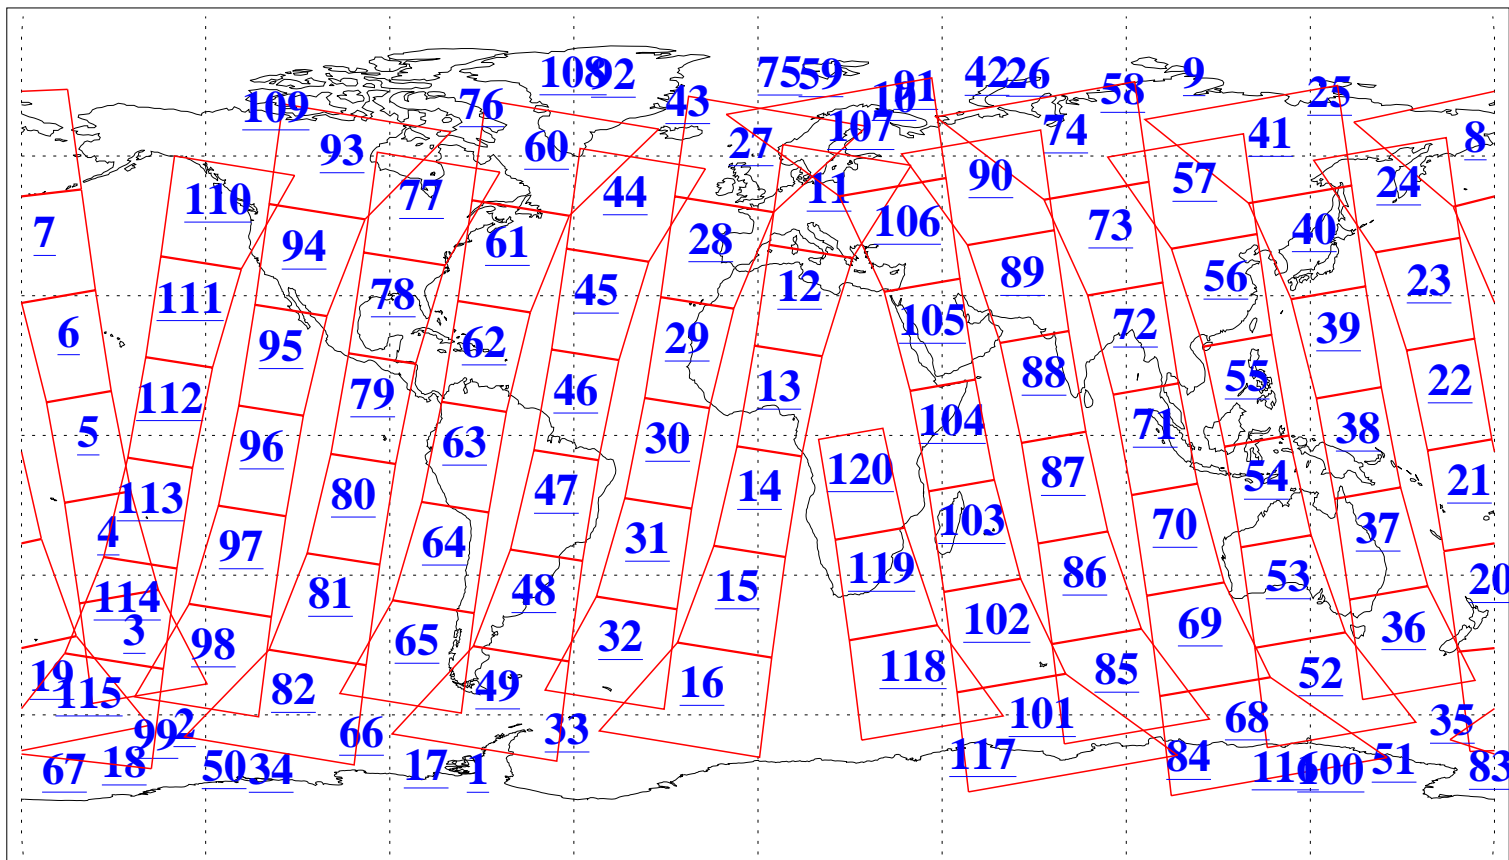

L1B Availability  
AMSU Granules: 240  
HSB Granules: 0  
AIRS Granules: 240

27 Feb 2015  
DoY 58  
Aqua Day 4682  
Granules: 1 to 120

Granules: 121 to 240

Legend: AMSU Available, HSB Available, AIRS Available

L1B Availability  
AMSU Granules: 240  
HSB Granules: 0  
AIRS Granules: 240

27 Feb 2015  
DoY 58  
Aqua Day 4682

Ascending Granules

Descending Granules

Legend: AMSU Available, HSB Available, AIRS Available

L1B Availability  
 AMSU Granules: 240  
 HSB Granules: 0  
 AIRS Granules: 240

27 Feb 2015  
 DoY 58  
 Aqua Day 4682

Northern Hemisphere Granules

Southern Hemisphere Granules

Legend: AMSU Available, HSB Available, AIRS Available