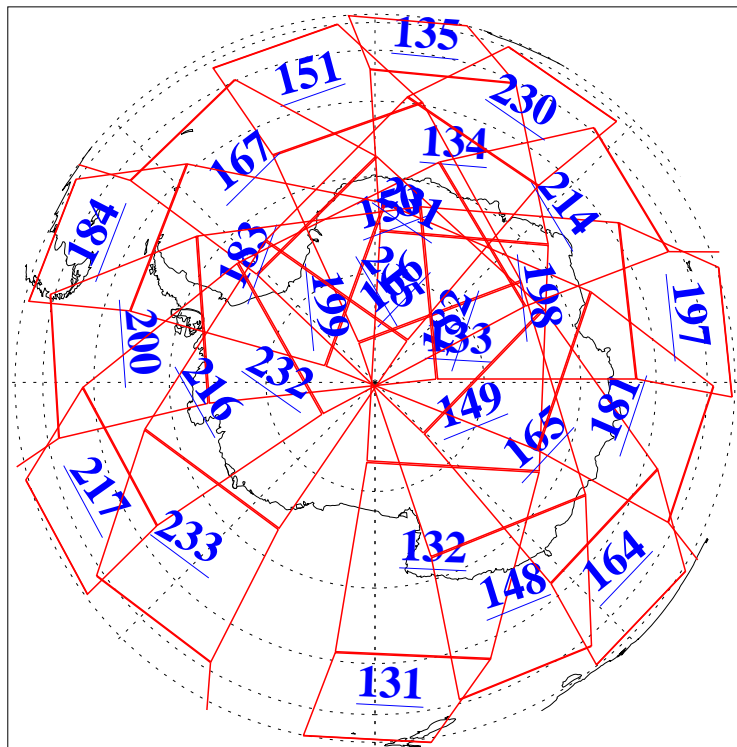

L1B Availability  
AMSU Granules: 240  
HSB Granules: 0  
AIRS Granules: 240

27 Feb 2015  
DoY 58  
Aqua Day 4682  
Granules: 1 to 120

Granules: 121 to 240

Legend: AMSU Available, HSB Available, AIRS Available

L1B Availability  
AMSU Granules: 240  
HSB Granules: 0  
AIRS Granules: 240

27 Feb 2015  
DoY 58  
Aqua Day 4682

Ascending Granules

Descending Granules

Legend: AMSU Available, HSB Available, AIRS Available

L1B Availability  
 AMSU Granules: 240  
 HSB Granules: 0  
 AIRS Granules: 240

27 Feb 2015  
 DoY 58  
 Aqua Day 4682

Northern Hemisphere Granules

Southern Hemisphere Granules

Legend: AMSU Available, HSB Available, AIRS Available