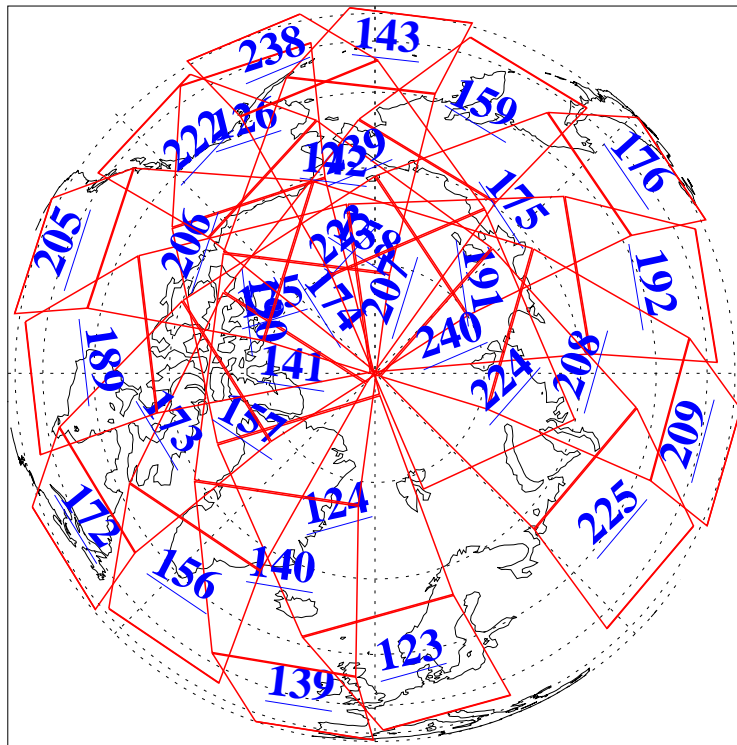

L1B Availability  
AMSU Granules: 240  
HSB Granules: 0  
AIRS Granules: 240

27 Feb 2015  
DoY 58  
Aqua Day 4682  
Granules: 1 to 120

Granules: 121 to 240

Legend: AMSU Available, HSB Available, AIRS Available

L1B Availability  
AMSU Granules: 240  
HSB Granules: 0  
AIRS Granules: 240

27 Feb 2015  
DoY 58  
Aqua Day 4682

Ascending Granules

Descending Granules

Legend: AMSU Available, HSB Available, AIRS Available

L1B Availability  
 AMSU Granules: 240  
 HSB Granules: 0  
 AIRS Granules: 240

27 Feb 2015  
 DoY 58  
 Aqua Day 4682

Northern Hemisphere Granules

Southern Hemisphere Granules

Legend: AMSU Available, HSB Available, AIRS Available