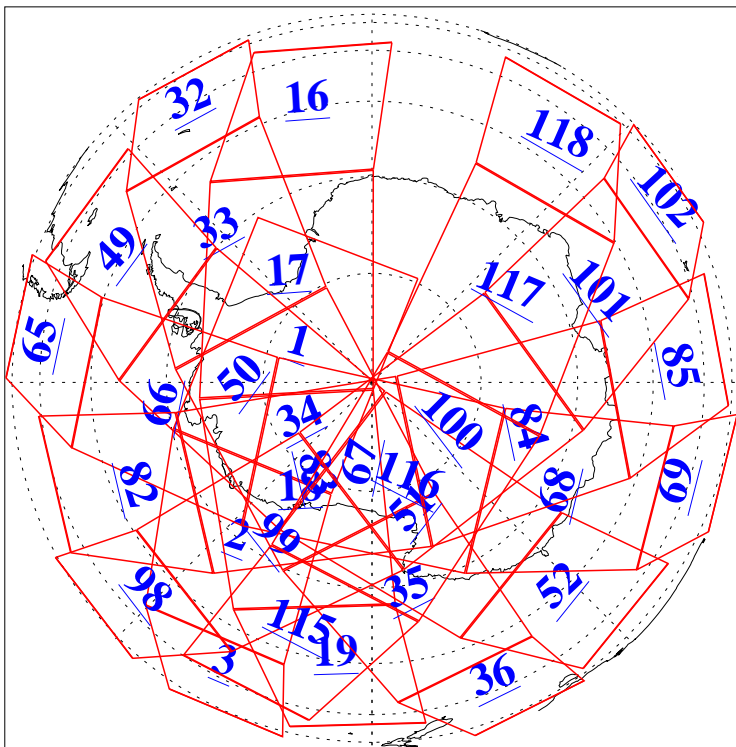

L1B Availability  
AMSU Granules: 240  
HSB Granules: 0  
AIRS Granules: 240

27 Feb 2015  
DoY 58  
Aqua Day 4682  
Granules: 1 to 120

Granules: 121 to 240

Legend: AMSU Available, HSB Available, AIRS Available

L1B Availability  
AMSU Granules: 240  
HSB Granules: 0  
AIRS Granules: 240

27 Feb 2015  
DoY 58  
Aqua Day 4682

Ascending Granules

Descending Granules

Legend: AMSU Available, HSB Available, AIRS Available

L1B Availability  
 AMSU Granules: 240  
 HSB Granules: 0  
 AIRS Granules: 240

27 Feb 2015  
 DoY 58  
 Aqua Day 4682

Northern Hemisphere Granules

Southern Hemisphere Granules

Legend: AMSU Available, HSB Available, AIRS Available