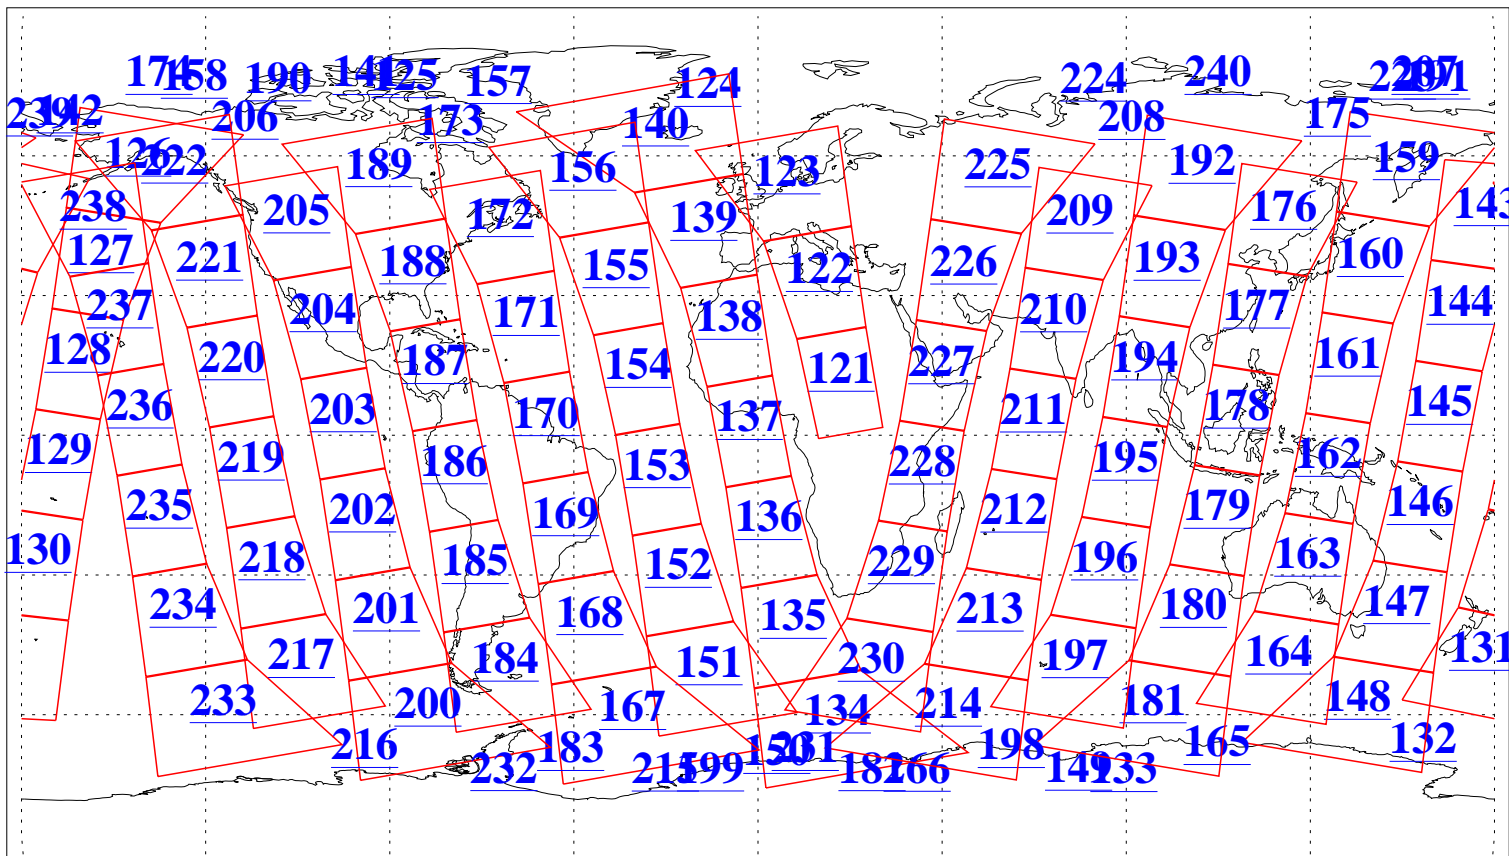

L1B Availability  
AMSU Granules: 240  
HSB Granules: 0  
AIRS Granules: 240

27 Feb 2015  
DoY 58  
Aqua Day 4682  
Granules: 1 to 120

Granules: 121 to 240

Legend: AMSU Available, HSB Available, AIRS Available

L1B Availability  
AMSU Granules: 240  
HSB Granules: 0  
AIRS Granules: 240

27 Feb 2015  
DoY 58  
Aqua Day 4682

Ascending Granules

Descending Granules

Legend: AMSU Available, HSB Available, AIRS Available

L1B Availability  
 AMSU Granules: 240  
 HSB Granules: 0  
 AIRS Granules: 240

27 Feb 2015  
 DoY 58  
 Aqua Day 4682

Northern Hemisphere Granules

Southern Hemisphere Granules

Legend: AMSU Available, HSB Available, AIRS Available