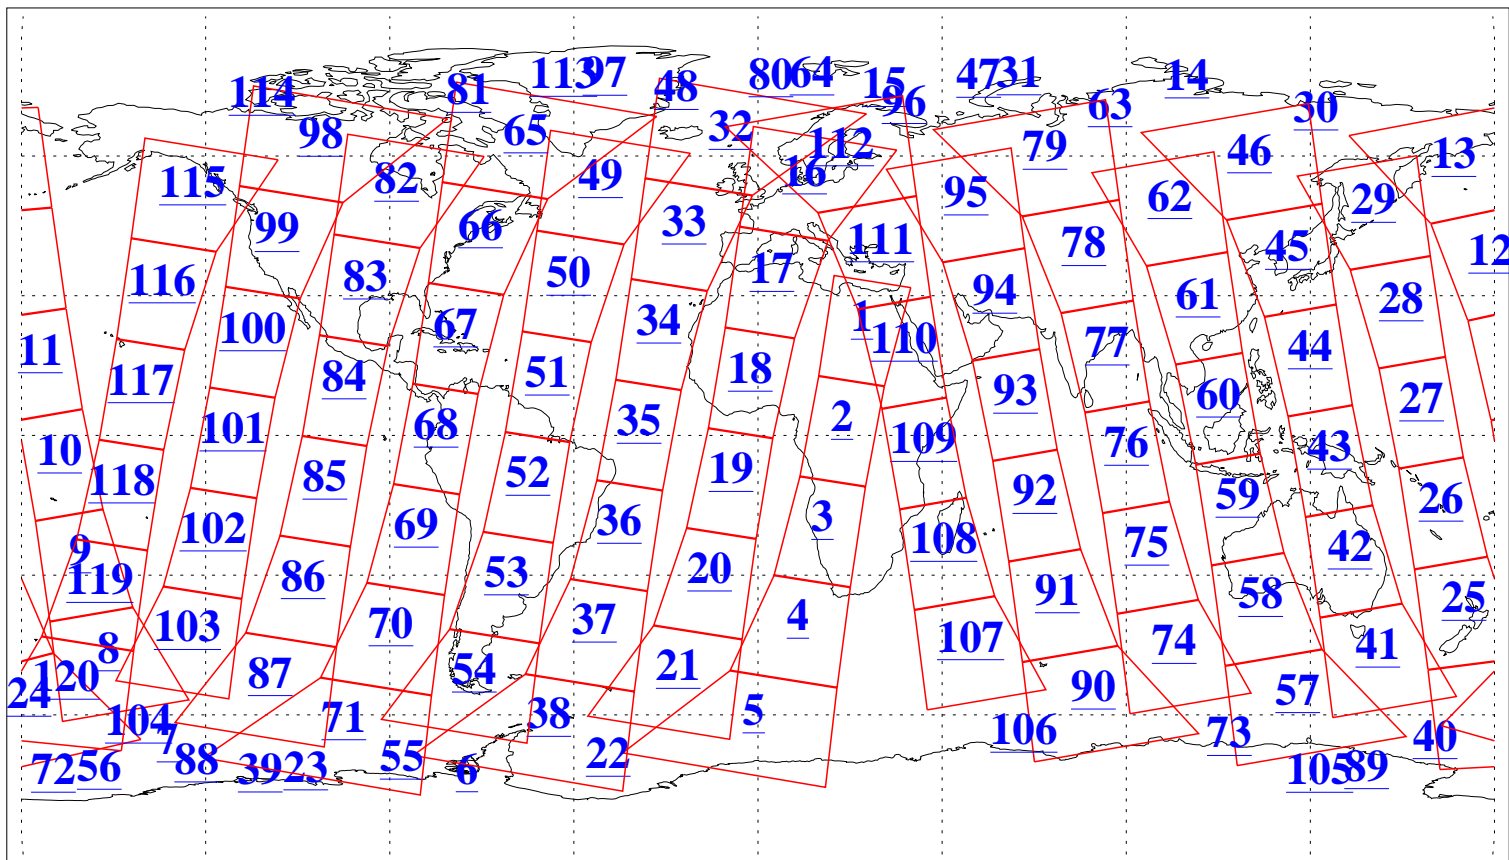

L1B Availability
 AMSU Granules: 240
 HSB Granules: 0
 AIRS Granules: 240

29 Jan 2015
 DoY 29
 Aqua Day 4653
 Granules: 1 to 120

Granules: 121 to 240

Legend: AMSU Available, HSB Available, AIRS Available

L1B Availability
AMSU Granules: 240
HSB Granules: 0
AIRS Granules: 240

29 Jan 2015
DoY 29
Aqua Day 4653
Ascending Granules

Descending Granules

Legend: AMSU Available, HSB Available, AIRS Available

L1B Availability
 AMSU Granules: 240
 HSB Granules: 0
 AIRS Granules: 240

29 Jan 2015
 DoY 29
 Aqua Day 4653

Northern Hemisphere Granules

Southern Hemisphere Granules

Legend: AMSU Available, HSB Available, AIRS Available