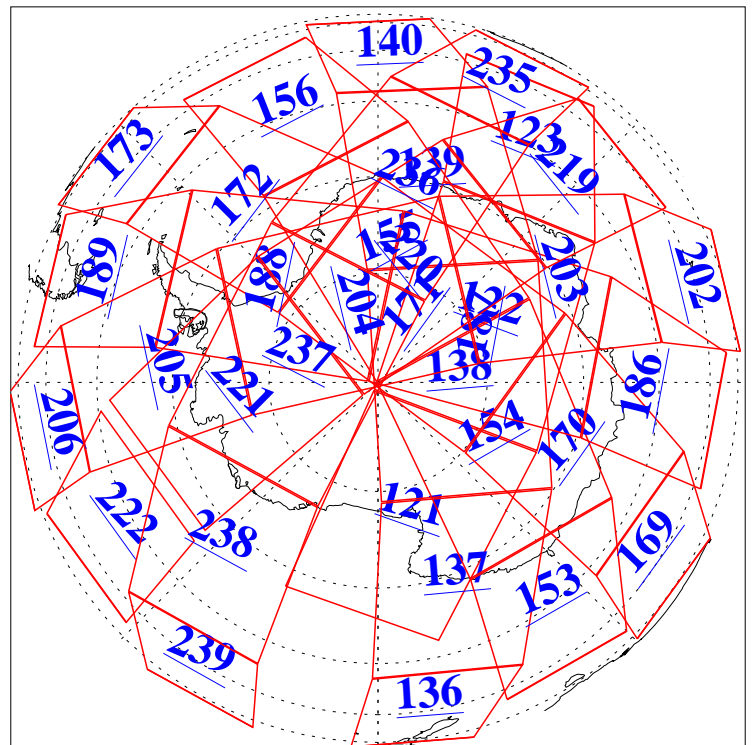

L1B Availability
 AMSU Granules: 240
 HSB Granules: 0
 AIRS Granules: 240

29 Jan 2015
 DoY 29
 Aqua Day 4653
 Granules: 1 to 120

Granules: 121 to 240

Legend: AMSU Available, HSB Available, AIRS Available

L1B Availability
AMSU Granules: 240
HSB Granules: 0
AIRS Granules: 240

29 Jan 2015
DoY 29
Aqua Day 4653
Ascending Granules

Descending Granules

Legend: AMSU Available, HSB Available, AIRS Available

L1B Availability
 AMSU Granules: 240
 HSB Granules: 0
 AIRS Granules: 240

29 Jan 2015
 DoY 29
 Aqua Day 4653

Northern Hemisphere Granules

Southern Hemisphere Granules

Legend: AMSU Available, HSB Available, AIRS Available