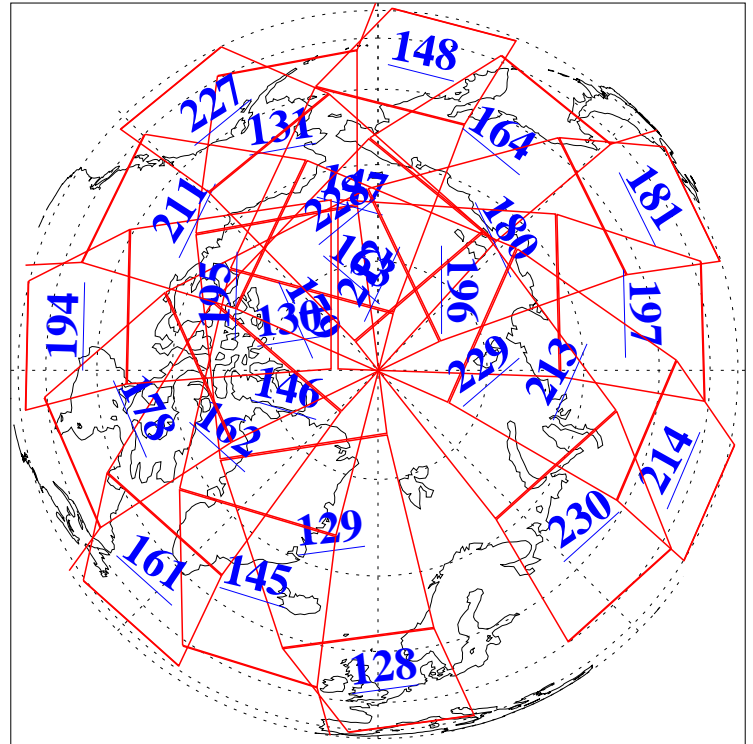

L1B Availability
 AMSU Granules: 240
 HSB Granules: 0
 AIRS Granules: 240

29 Jan 2015
 DoY 29
 Aqua Day 4653
 Granules: 1 to 120

Granules: 121 to 240

Legend: AMSU Available, HSB Available, AIRS Available

L1B Availability
AMSU Granules: 240
HSB Granules: 0
AIRS Granules: 240

29 Jan 2015
DoY 29
Aqua Day 4653
Ascending Granules

Descending Granules

Legend: AMSU Available, HSB Available, AIRS Available

L1B Availability
 AMSU Granules: 240
 HSB Granules: 0
 AIRS Granules: 240

29 Jan 2015
 DoY 29
 Aqua Day 4653

Northern Hemisphere Granules

Southern Hemisphere Granules

Legend: AMSU Available, HSB Available, AIRS Available