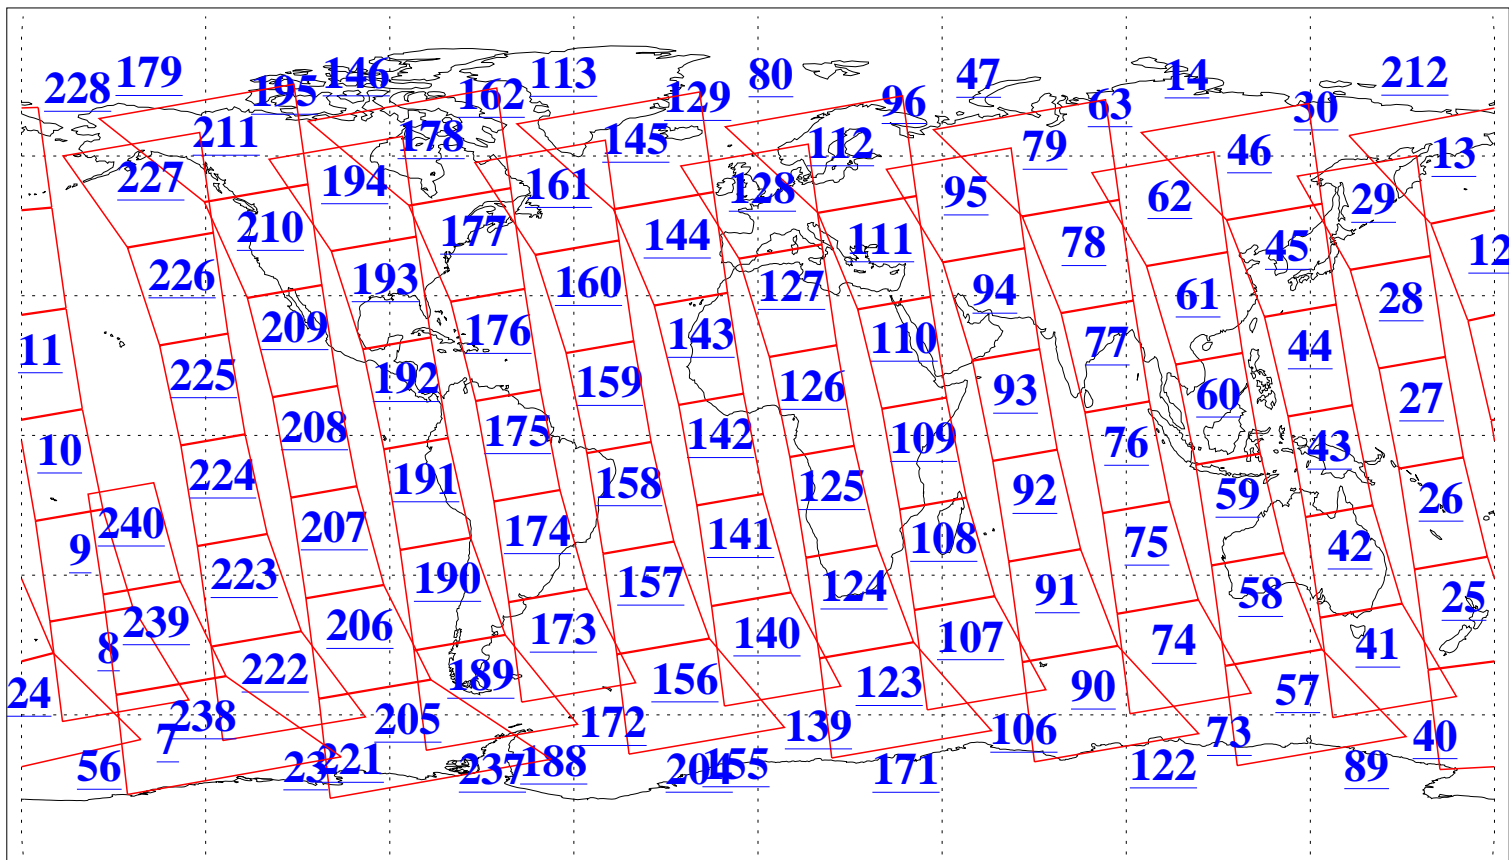

L1B Availability
 AMSU Granules: 240
 HSB Granules: 0
 AIRS Granules: 240

29 Jan 2015
 DoY 29
 Aqua Day 4653
 Granules: 1 to 120

Granules: 121 to 240

Legend: AMSU Available, HSB Available, AIRS Available

L1B Availability
AMSU Granules: 240
HSB Granules: 0
AIRS Granules: 240

29 Jan 2015
DoY 29
Aqua Day 4653
Ascending Granules

Descending Granules

Legend: AMSU Available, HSB Available, AIRS Available

L1B Availability
 AMSU Granules: 240
 HSB Granules: 0
 AIRS Granules: 240

29 Jan 2015
 DoY 29
 Aqua Day 4653

Northern Hemisphere Granules

Southern Hemisphere Granules

Legend: AMSU Available, HSB Available, AIRS Available