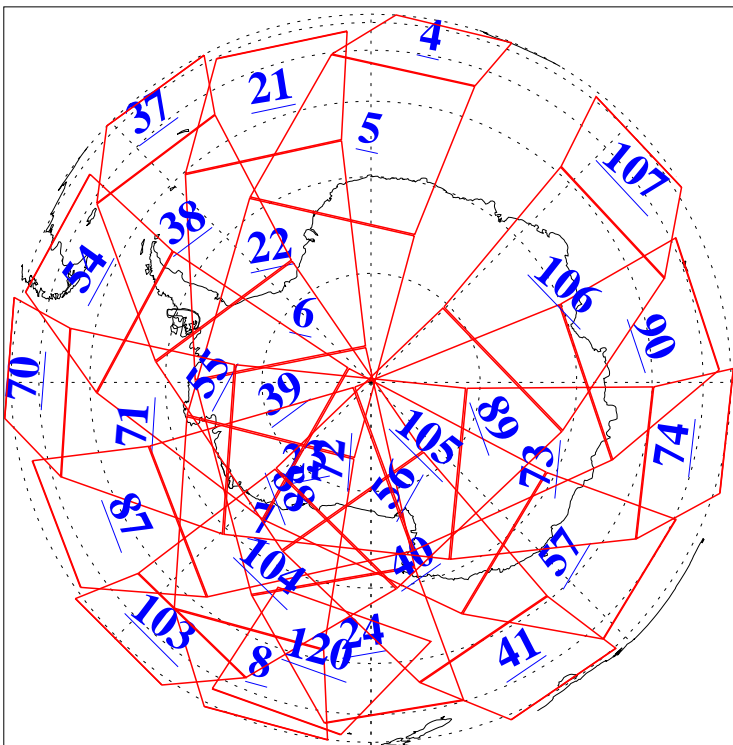

L1B Availability
 AMSU Granules: 240
 HSB Granules: 0
 AIRS Granules: 240

29 Jan 2015
 DoY 29
 Aqua Day 4653
 Granules: 1 to 120

Granules: 121 to 240

Legend: AMSU Available, HSB Available, AIRS Available

L1B Availability
AMSU Granules: 240
HSB Granules: 0
AIRS Granules: 240

29 Jan 2015
DoY 29
Aqua Day 4653
Ascending Granules

Descending Granules

Legend: AMSU Available, HSB Available, AIRS Available

L1B Availability
 AMSU Granules: 240
 HSB Granules: 0
 AIRS Granules: 240

29 Jan 2015
 DoY 29
 Aqua Day 4653

Northern Hemisphere Granules

Southern Hemisphere Granules

Legend: AMSU Available, HSB Available, AIRS Available