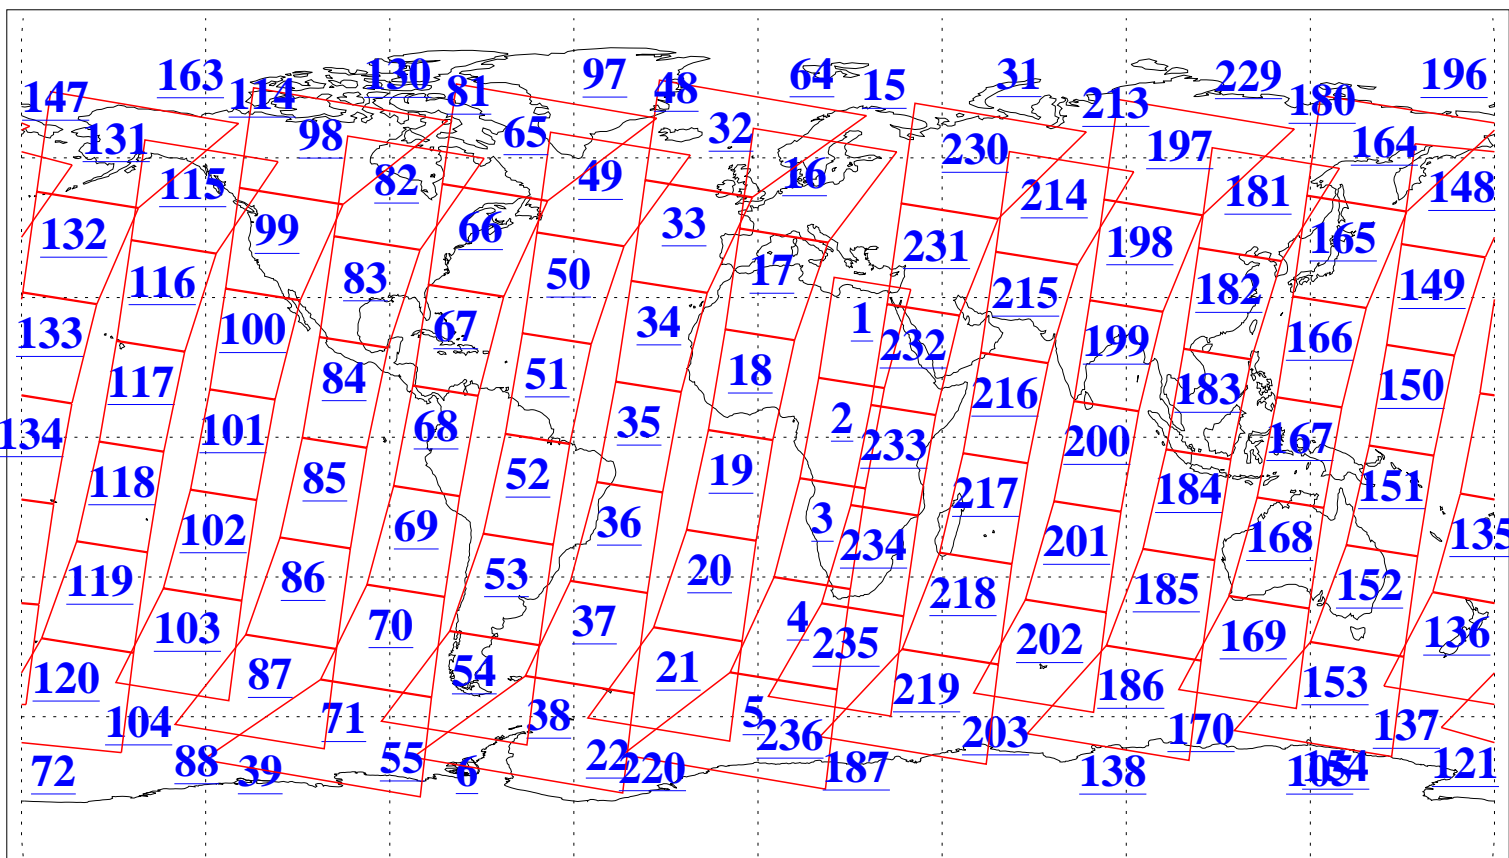

L1B Availability
 AMSU Granules: 240
 HSB Granules: 0
 AIRS Granules: 240

29 Jan 2015
 DoY 29
 Aqua Day 4653
 Granules: 1 to 120

Granules: 121 to 240

Legend: AMSU Available, HSB Available, AIRS Available

L1B Availability
AMSU Granules: 240
HSB Granules: 0
AIRS Granules: 240

29 Jan 2015
DoY 29
Aqua Day 4653
Ascending Granules

Descending Granules

Legend: AMSU Available, HSB Available, AIRS Available

L1B Availability
 AMSU Granules: 240
 HSB Granules: 0
 AIRS Granules: 240

29 Jan 2015
 DoY 29
 Aqua Day 4653

Northern Hemisphere Granules

Southern Hemisphere Granules

Legend: AMSU Available, HSB Available, AIRS Available