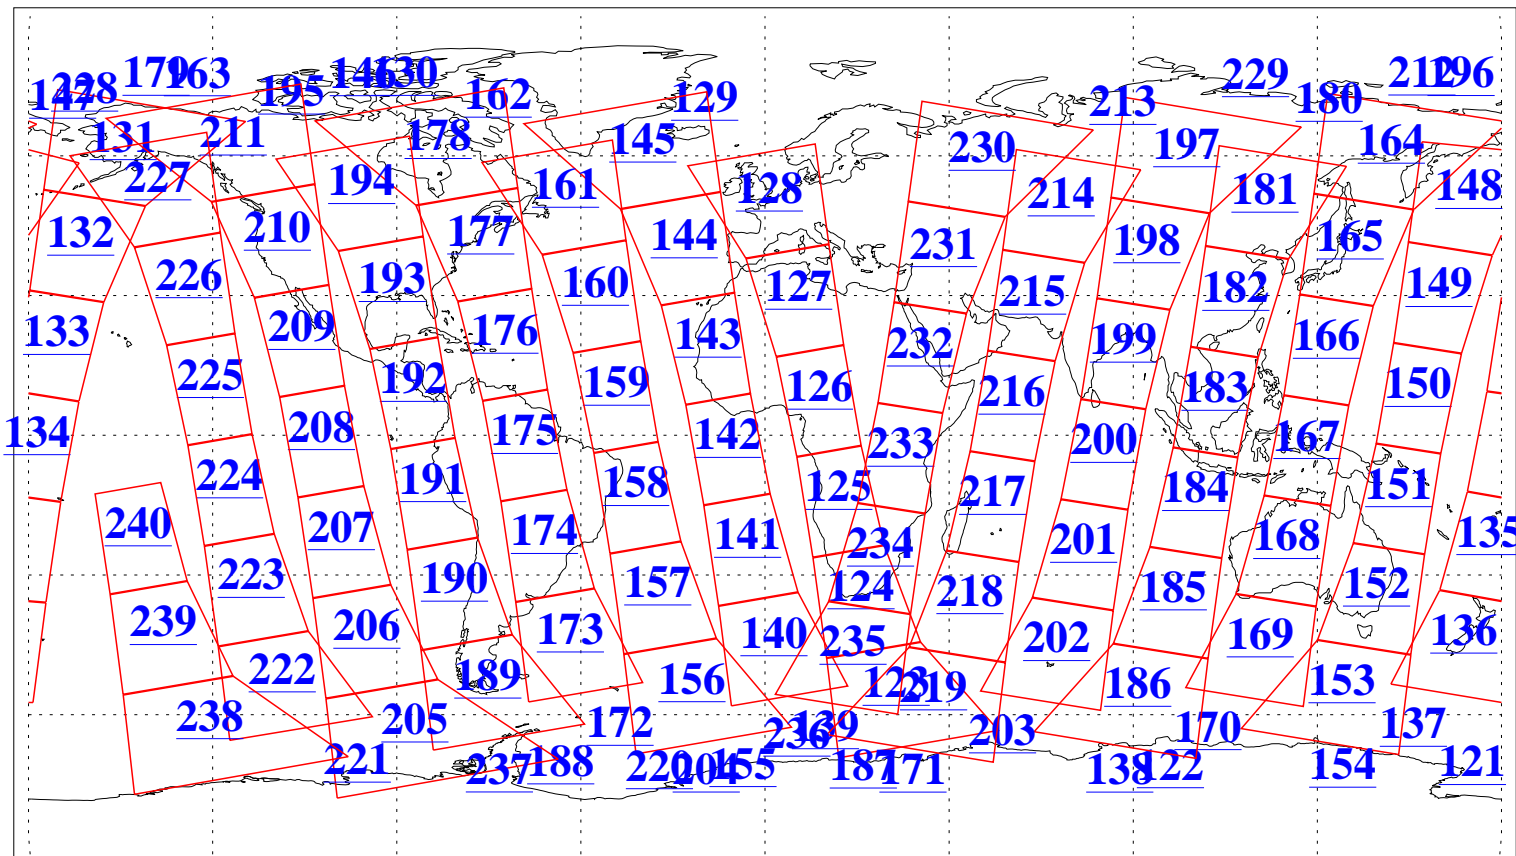

L1B Availability
 AMSU Granules: 240
 HSB Granules: 0
 AIRS Granules: 240

29 Jan 2015
 DoY 29
 Aqua Day 4653
 Granules: 1 to 120

Granules: 121 to 240

Legend: AMSU Available, HSB Available, AIRS Available

L1B Availability
AMSU Granules: 240
HSB Granules: 0
AIRS Granules: 240

29 Jan 2015
DoY 29
Aqua Day 4653
Ascending Granules

Descending Granules

Legend: AMSU Available, HSB Available, AIRS Available

L1B Availability
 AMSU Granules: 240
 HSB Granules: 0
 AIRS Granules: 240

29 Jan 2015
 DoY 29
 Aqua Day 4653

Northern Hemisphere Granules

Southern Hemisphere Granules

Legend: AMSU Available, HSB Available, AIRS Available