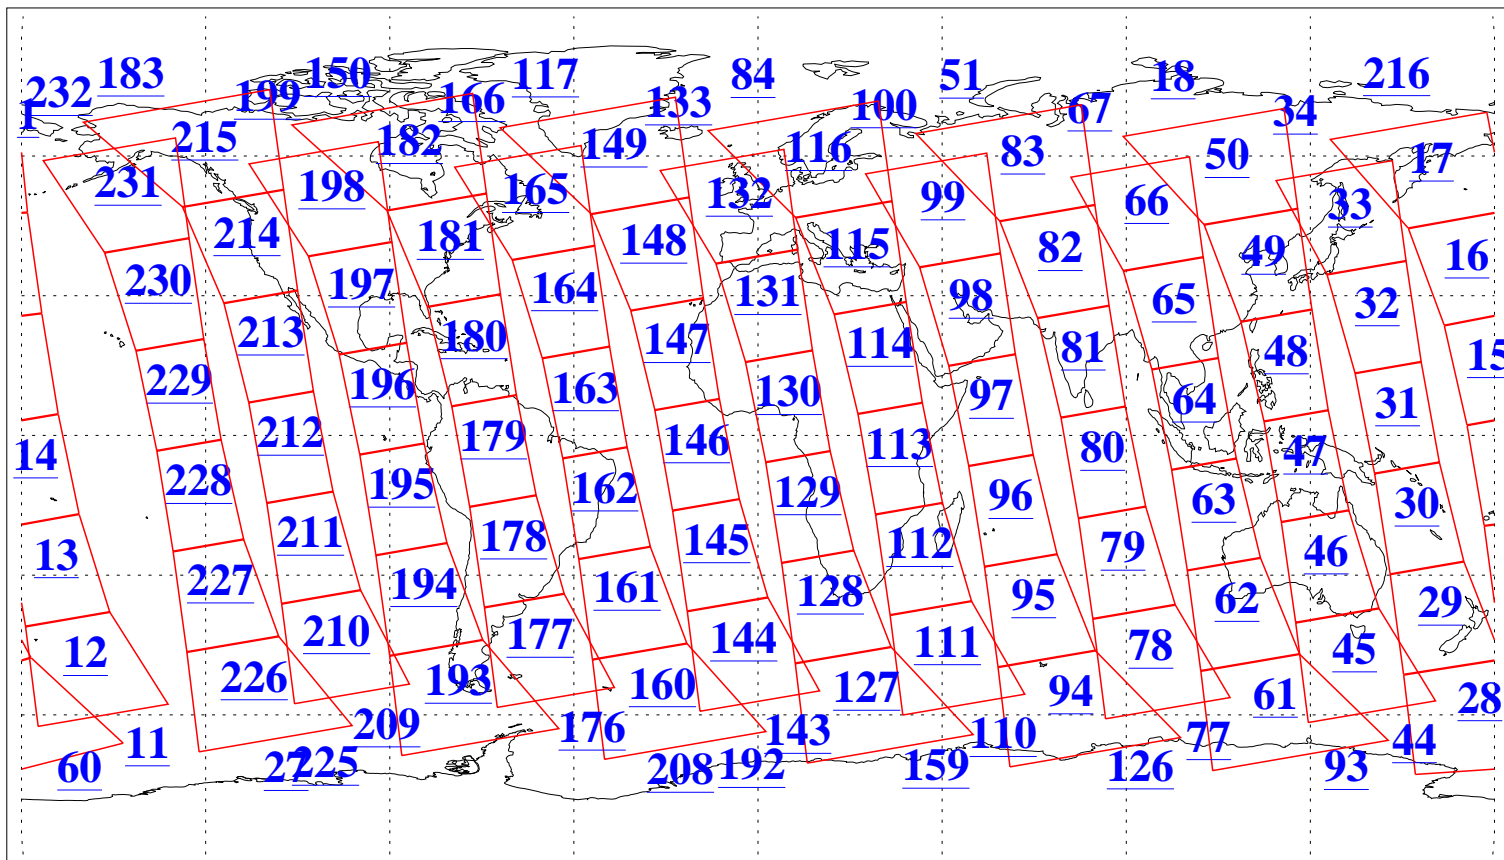

L1B Availability  
AMSU Granules: 240  
HSB Granules: 0  
AIRS Granules: 240

9 Jan 2015  
DoY 9  
Aqua Day 4633  
Granules: 1 to 120

Granules: 121 to 240

Legend: AMSU Available, HSB Available, AIRS Available

L1B Availability  
AMSU Granules: 240  
HSB Granules: 0  
AIRS Granules: 240

9 Jan 2015  
DoY 9  
Aqua Day 4633  
Ascending Granules

Descending Granules

Legend: AMSU Available, HSB Available, AIRS Available

L1B Availability  
 AMSU Granules: 240  
 HSB Granules: 0  
 AIRS Granules: 240

9 Jan 2015  
 DoY 9  
 Aqua Day 4633

Northern Hemisphere Granules

Southern Hemisphere Granules

Legend: AMSU Available, HSB Available, AIRS Available