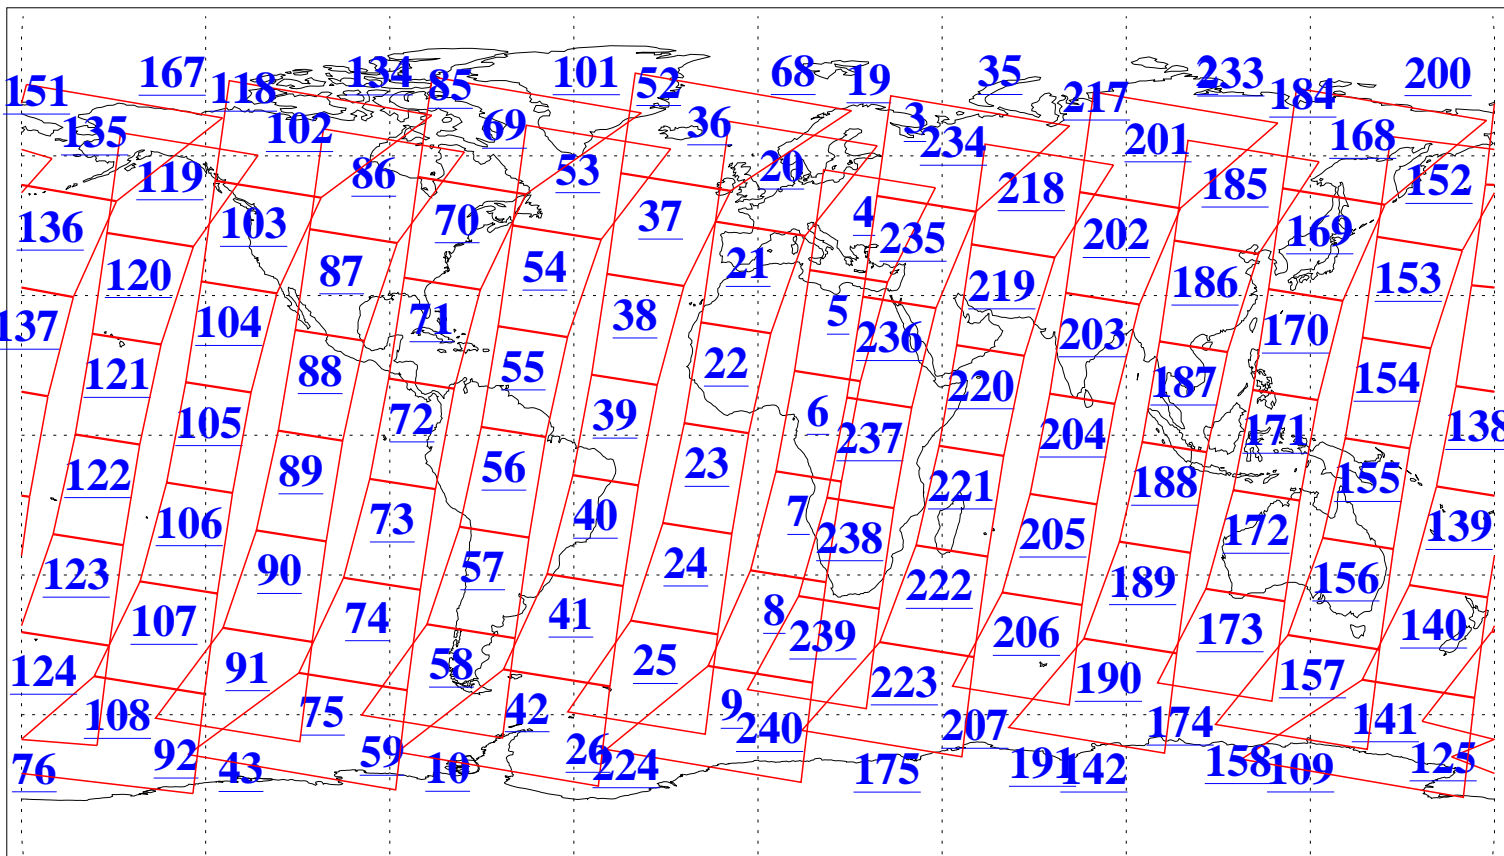

L1B Availability  
AMSU Granules: 240  
HSB Granules: 0  
AIRS Granules: 240

9 Jan 2015  
DoY 9  
Aqua Day 4633  
Granules: 1 to 120

Granules: 121 to 240

Legend: AMSU Available, HSB Available, AIRS Available

L1B Availability  
AMSU Granules: 240  
HSB Granules: 0  
AIRS Granules: 240

9 Jan 2015  
DoY 9  
Aqua Day 4633  
Ascending Granules

Descending Granules

Legend: AMSU Available, HSB Available, AIRS Available

L1B Availability  
 AMSU Granules: 240  
 HSB Granules: 0  
 AIRS Granules: 240

9 Jan 2015  
 DoY 9  
 Aqua Day 4633

Northern Hemisphere Granules

Southern Hemisphere Granules

Legend: AMSU Available, HSB Available, AIRS Available