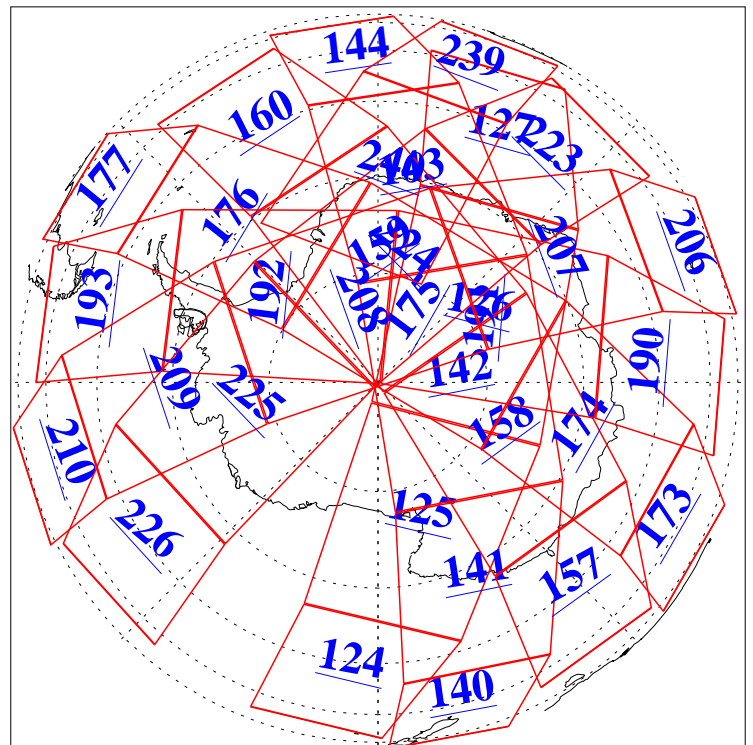

L1B Availability  
AMSU Granules: 240  
HSB Granules: 0  
AIRS Granules: 240

9 Jan 2015  
DoY 9  
Aqua Day 4633  
Granules: 1 to 120

Granules: 121 to 240

Legend: AMSU Available, HSB Available, AIRS Available

L1B Availability  
AMSU Granules: 240  
HSB Granules: 0  
AIRS Granules: 240

9 Jan 2015  
DoY 9  
Aqua Day 4633  
Ascending Granules

Descending Granules

Legend: AMSU Available, HSB Available, AIRS Available

L1B Availability  
 AMSU Granules: 240  
 HSB Granules: 0  
 AIRS Granules: 240

9 Jan 2015  
 DoY 9  
 Aqua Day 4633

Northern Hemisphere Granules

Southern Hemisphere Granules

Legend: AMSU Available, HSB Available, AIRS Available