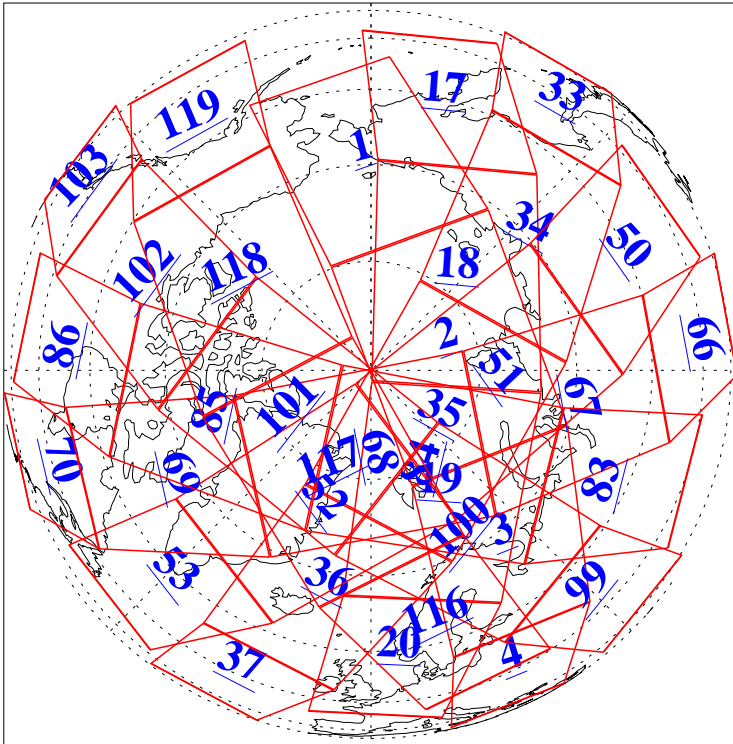

L1B Availability  
AMSU Granules: 240  
HSB Granules: 0  
AIRS Granules: 240

9 Jan 2015  
DoY 9  
Aqua Day 4633  
Granules: 1 to 120

Granules: 121 to 240

Legend: AMSU Available, HSB Available, AIRS Available

L1B Availability  
AMSU Granules: 240  
HSB Granules: 0  
AIRS Granules: 240

9 Jan 2015  
DoY 9  
Aqua Day 4633  
Ascending Granules

Descending Granules

Legend: AMSU Available, HSB Available, AIRS Available

L1B Availability  
 AMSU Granules: 240  
 HSB Granules: 0  
 AIRS Granules: 240

9 Jan 2015  
 DoY 9  
 Aqua Day 4633

Northern Hemisphere Granules

Southern Hemisphere Granules

Legend: AMSU Available, HSB Available, AIRS Available