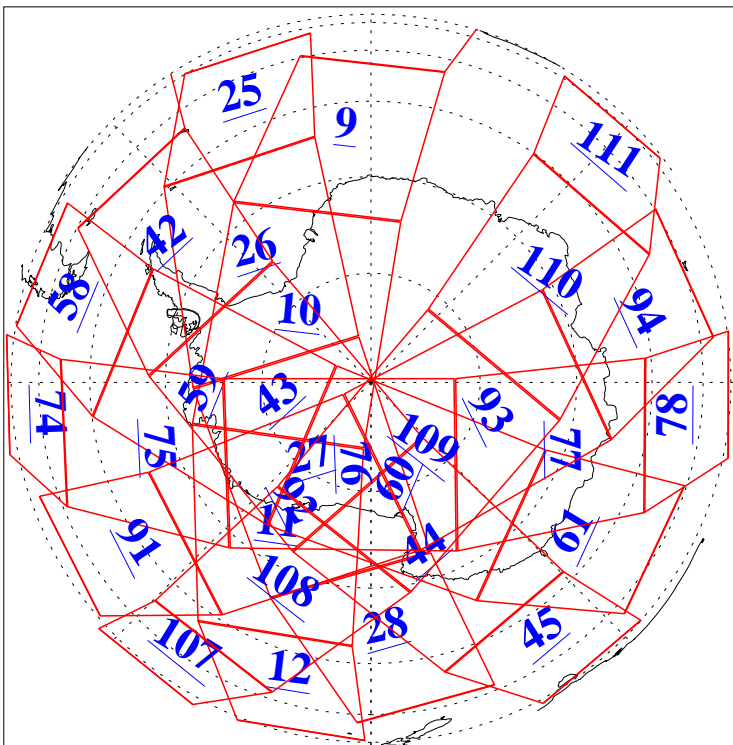

L1B Availability  
AMSU Granules: 240  
HSB Granules: 0  
AIRS Granules: 240

9 Jan 2015  
DoY 9  
Aqua Day 4633  
Granules: 1 to 120

Granules: 121 to 240

Legend: AMSU Available, HSB Available, AIRS Available

L1B Availability  
AMSU Granules: 240  
HSB Granules: 0  
AIRS Granules: 240

9 Jan 2015  
DoY 9  
Aqua Day 4633  
Ascending Granules

Descending Granules

Legend: AMSU Available, HSB Available, AIRS Available

L1B Availability  
 AMSU Granules: 240  
 HSB Granules: 0  
 AIRS Granules: 240

9 Jan 2015  
 DoY 9  
 Aqua Day 4633

Northern Hemisphere Granules

Southern Hemisphere Granules

Legend: AMSU Available, HSB Available, AIRS Available