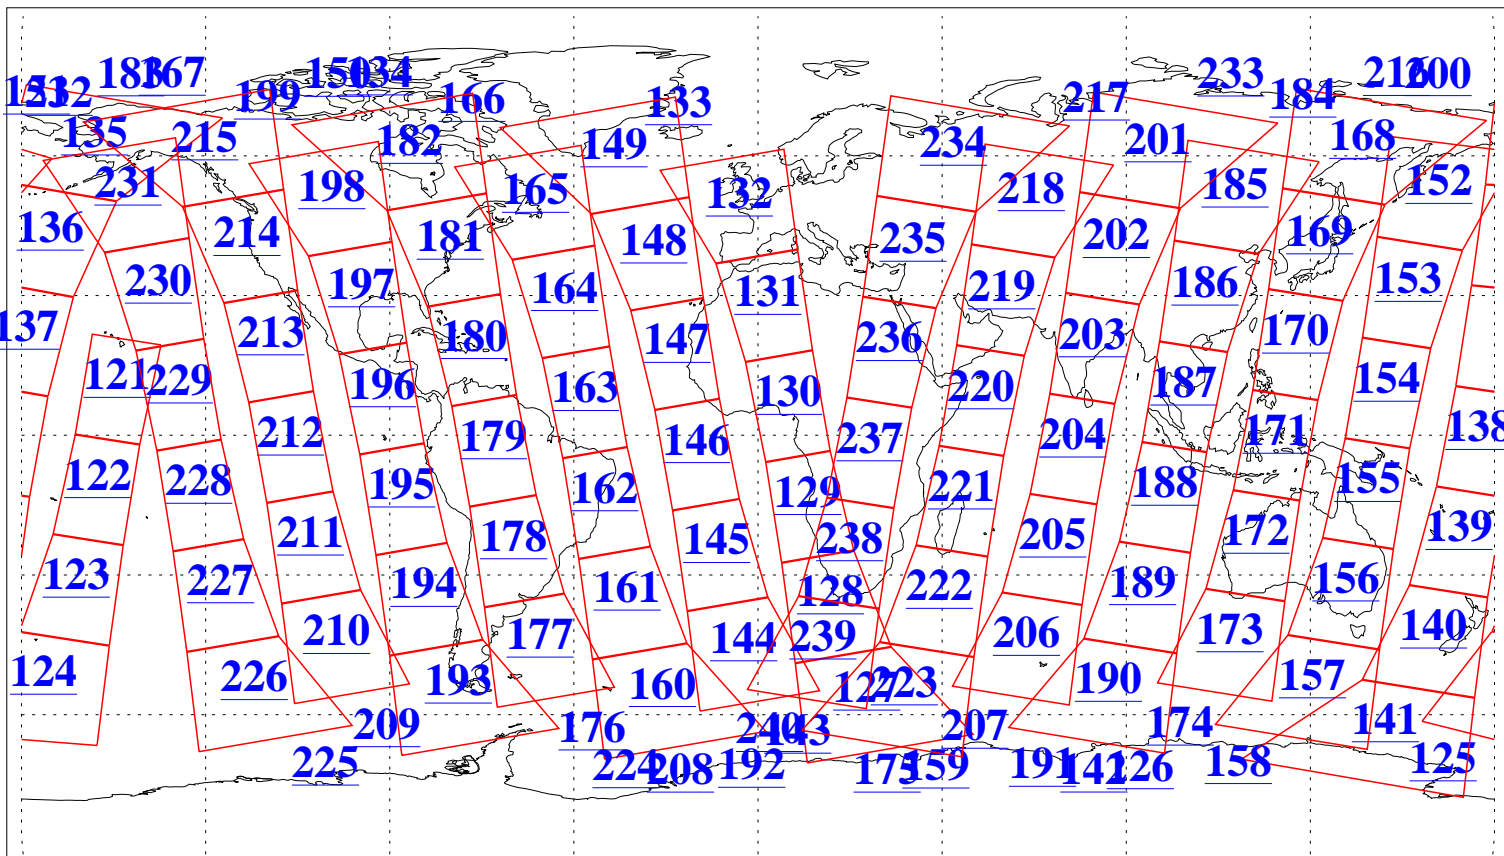

L1B Availability  
AMSU Granules: 240  
HSB Granules: 0  
AIRS Granules: 240

9 Jan 2015  
DoY 9  
Aqua Day 4633  
Granules: 1 to 120

Granules: 121 to 240

Legend: AMSU Available, HSB Available, AIRS Available

L1B Availability  
AMSU Granules: 240  
HSB Granules: 0  
AIRS Granules: 240

9 Jan 2015  
DoY 9  
Aqua Day 4633  
Ascending Granules

Descending Granules

Legend: AMSU Available, HSB Available, AIRS Available

L1B Availability  
 AMSU Granules: 240  
 HSB Granules: 0  
 AIRS Granules: 240

9 Jan 2015  
 DoY 9  
 Aqua Day 4633

Northern Hemisphere Granules

Southern Hemisphere Granules

Legend: AMSU Available, HSB Available, AIRS Available