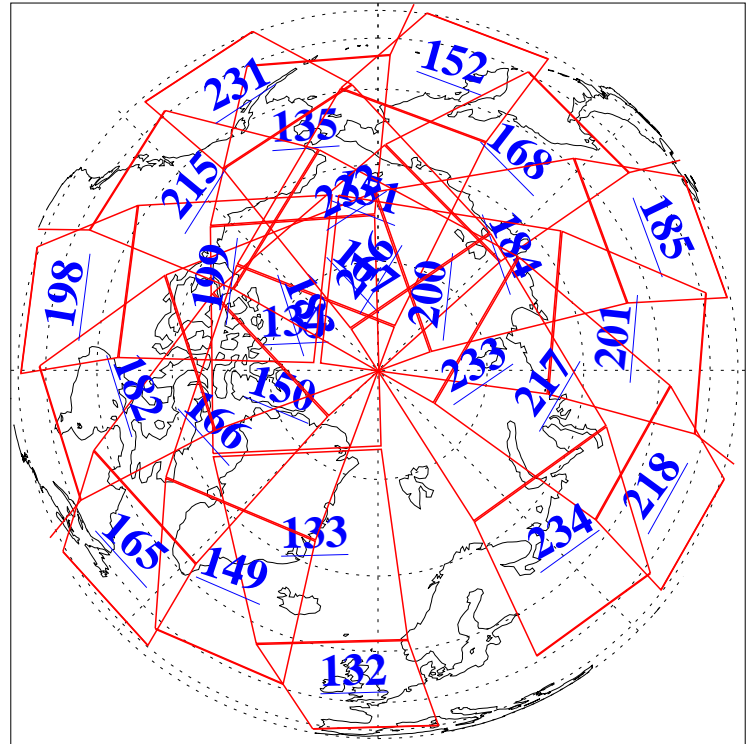

L1B Availability  
AMSU Granules: 240  
HSB Granules: 0  
AIRS Granules: 240

9 Jan 2015  
DoY 9  
Aqua Day 4633  
Granules: 1 to 120

Granules: 121 to 240

Legend: AMSU Available, HSB Available, AIRS Available

L1B Availability  
AMSU Granules: 240  
HSB Granules: 0  
AIRS Granules: 240

9 Jan 2015  
DoY 9  
Aqua Day 4633  
Ascending Granules

Descending Granules

Legend: AMSU Available, HSB Available, AIRS Available

L1B Availability  
 AMSU Granules: 240  
 HSB Granules: 0  
 AIRS Granules: 240

9 Jan 2015  
 DoY 9  
 Aqua Day 4633

Northern Hemisphere Granules

Southern Hemisphere Granules

Legend: AMSU Available, HSB Available, AIRS Available