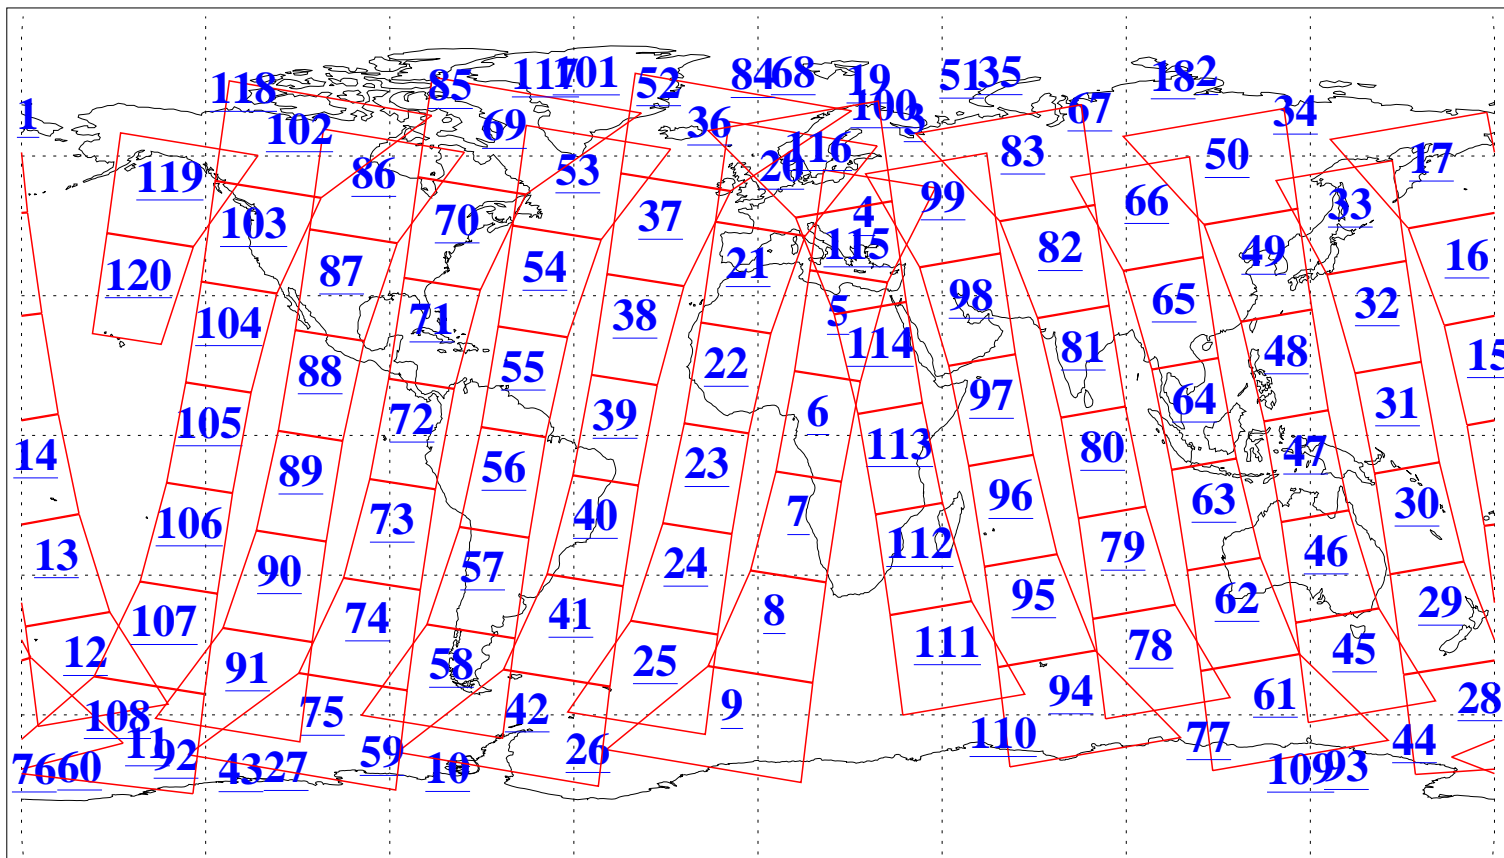

L1B Availability  
AMSU Granules: 240  
HSB Granules: 0  
AIRS Granules: 240

9 Jan 2015  
DoY 9  
Aqua Day 4633  
Granules: 1 to 120

Granules: 121 to 240

Legend: AMSU Available, HSB Available, AIRS Available

L1B Availability  
AMSU Granules: 240  
HSB Granules: 0  
AIRS Granules: 240

9 Jan 2015  
DoY 9  
Aqua Day 4633  
Ascending Granules

Descending Granules

Legend: AMSU Available, HSB Available, AIRS Available

L1B Availability  
 AMSU Granules: 240  
 HSB Granules: 0  
 AIRS Granules: 240

9 Jan 2015  
 DoY 9  
 Aqua Day 4633

Northern Hemisphere Granules

Southern Hemisphere Granules

Legend: AMSU Available, HSB Available, AIRS Available