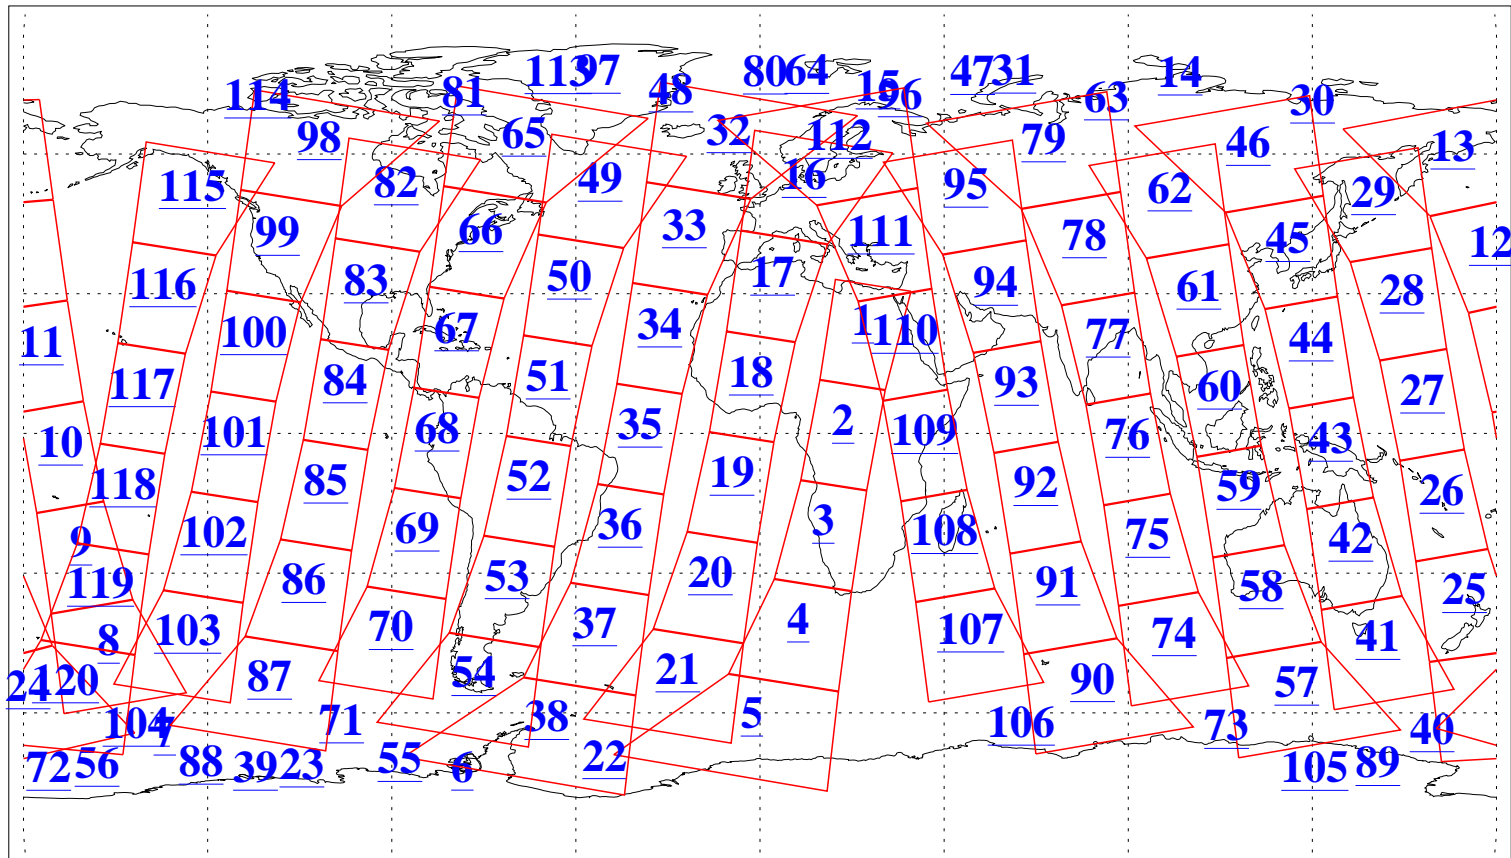

L1B Availability
AMSU Granules: 240
HSB Granules: 0
AIRS Granules: 240

28 Dec 2014
DoY 362
Aqua Day 4621
Granules: 1 to 120

Granules: 121 to 240

Legend: AMSU Available, HSB Available, AIRS Available

L1B Availability
AMSU Granules: 240
HSB Granules: 0
AIRS Granules: 240

28 Dec 2014
DoY 362
Aqua Day 4621

Ascending Granules

Descending Granules

Legend: AMSU Available, HSB Available, AIRS Available

L1B Availability
 AMSU Granules: 240
 HSB Granules: 0
 AIRS Granules: 240

28 Dec 2014
 DoY 362
 Aqua Day 4621

Northern Hemisphere Granules

Southern Hemisphere Granules

Legend: AMSU Available, HSB Available, **AIRS Available**