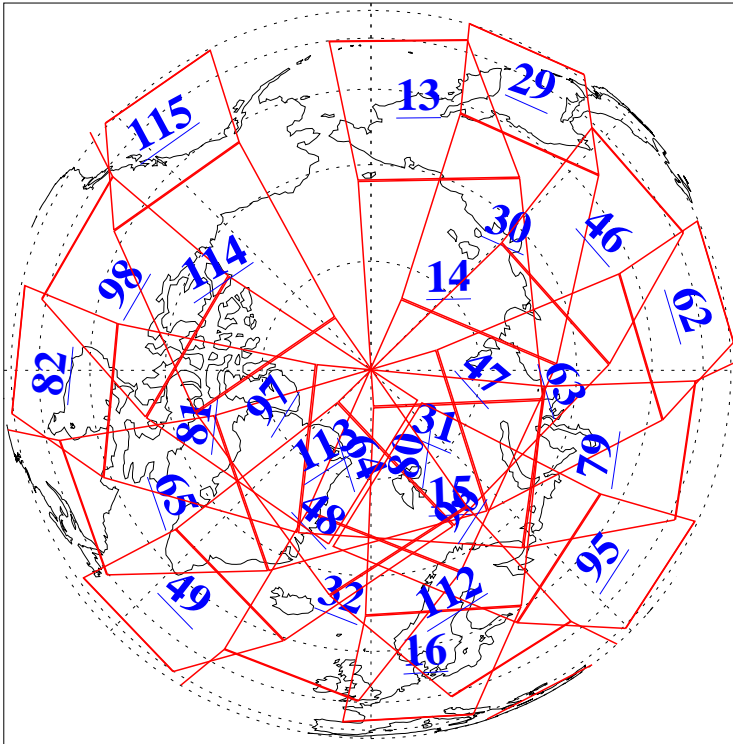

L1B Availability
AMSU Granules: 240
HSB Granules: 0
AIRS Granules: 240

28 Dec 2014
DoY 362
Aqua Day 4621
Granules: 1 to 120

Granules: 121 to 240

Legend: AMSU Available, HSB Available, AIRS Available

L1B Availability
AMSU Granules: 240
HSB Granules: 0
AIRS Granules: 240

28 Dec 2014
DoY 362
Aqua Day 4621

Ascending Granules

Descending Granules

Legend: AMSU Available, HSB Available, AIRS Available

L1B Availability
 AMSU Granules: 240
 HSB Granules: 0
 AIRS Granules: 240

28 Dec 2014
 DoY 362
 Aqua Day 4621

Northern Hemisphere Granules

Southern Hemisphere Granules

Legend: AMSU Available, HSB Available, **AIRS Available**