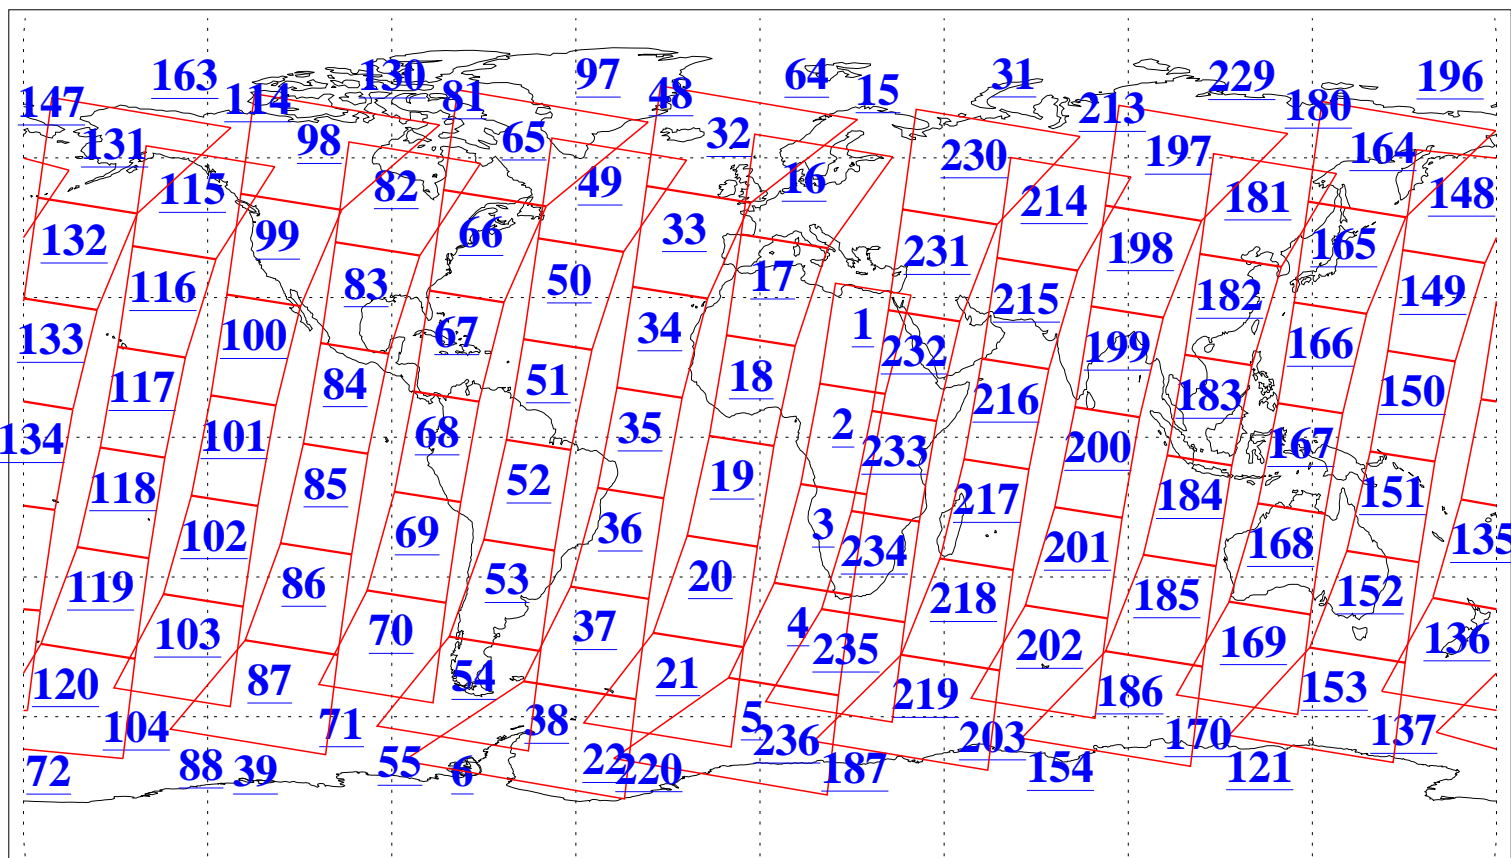

L1B Availability
AMSU Granules: 240
HSB Granules: 0
AIRS Granules: 240

28 Dec 2014
DoY 362
Aqua Day 4621
Granules: 1 to 120

Granules: 121 to 240

Legend: AMSU Available, HSB Available, AIRS Available

L1B Availability
AMSU Granules: 240
HSB Granules: 0
AIRS Granules: 240

28 Dec 2014
DoY 362
Aqua Day 4621

Ascending Granules

Descending Granules

Legend: AMSU Available, HSB Available, AIRS Available

L1B Availability
 AMSU Granules: 240
 HSB Granules: 0
 AIRS Granules: 240

28 Dec 2014
 DoY 362
 Aqua Day 4621

Northern Hemisphere Granules

Southern Hemisphere Granules

Legend: AMSU Available, HSB Available, **AIRS Available**