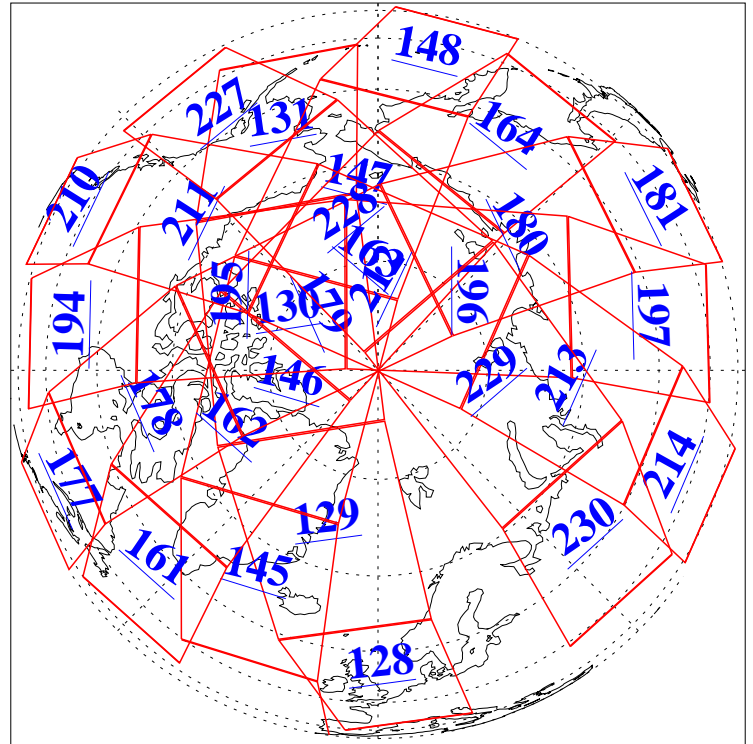

L1B Availability
AMSU Granules: 240
HSB Granules: 0
AIRS Granules: 240

28 Dec 2014
DoY 362
Aqua Day 4621
Granules: 1 to 120

Granules: 121 to 240

Legend: AMSU Available, HSB Available, AIRS Available

L1B Availability
AMSU Granules: 240
HSB Granules: 0
AIRS Granules: 240

28 Dec 2014
DoY 362
Aqua Day 4621

Ascending Granules

Descending Granules

Legend: AMSU Available, HSB Available, AIRS Available

L1B Availability
 AMSU Granules: 240
 HSB Granules: 0
 AIRS Granules: 240

28 Dec 2014
 DoY 362
 Aqua Day 4621

Northern Hemisphere Granules

Southern Hemisphere Granules

Legend: AMSU Available, HSB Available, **AIRS Available**