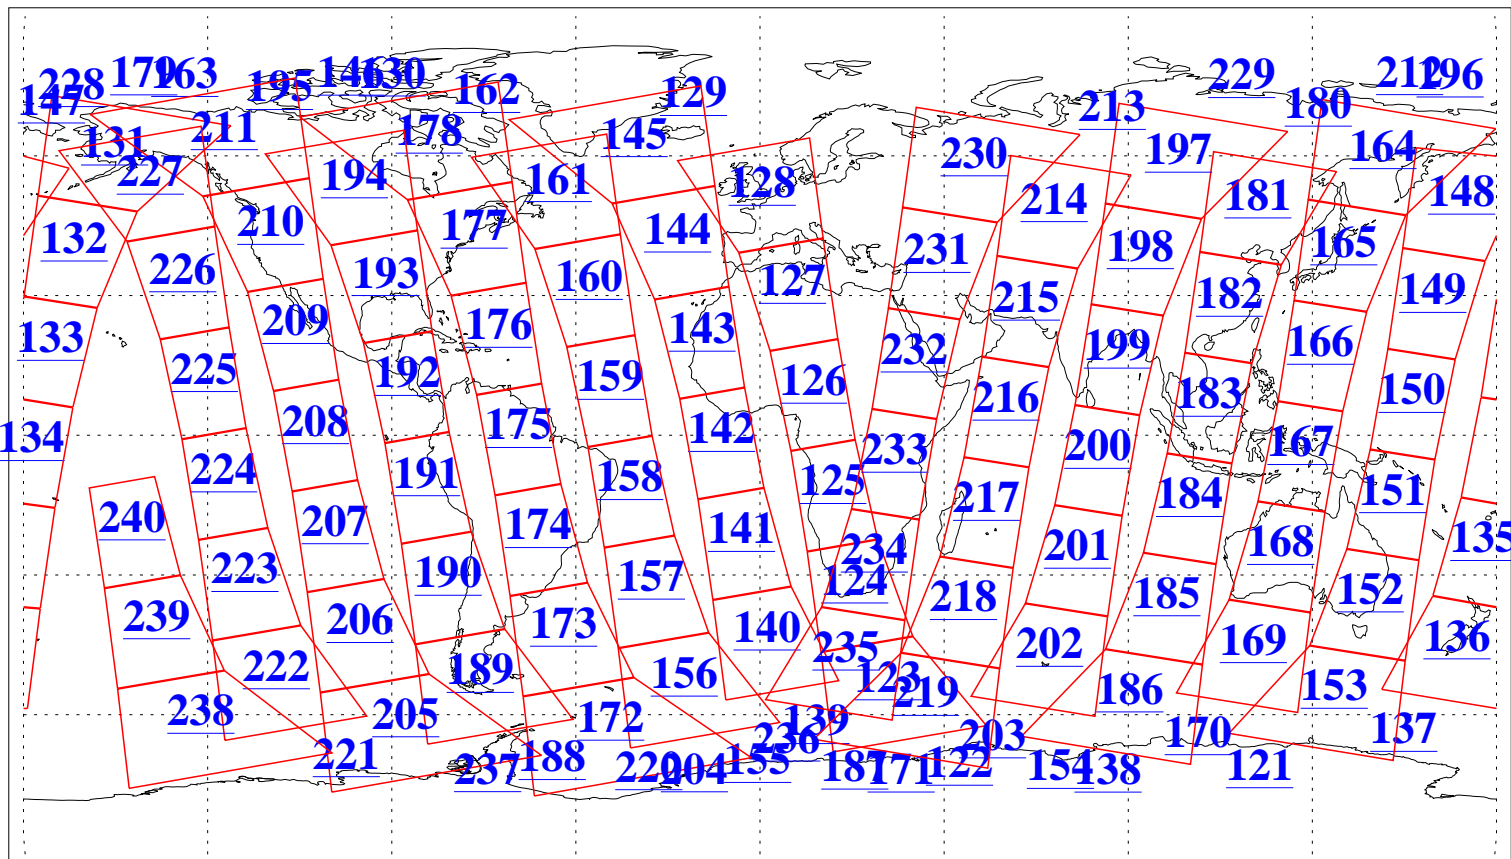

L1B Availability
AMSU Granules: 240
HSB Granules: 0
AIRS Granules: 240

28 Dec 2014
DoY 362
Aqua Day 4621
Granules: 1 to 120

Granules: 121 to 240

Legend: AMSU Available, HSB Available, AIRS Available

L1B Availability
AMSU Granules: 240
HSB Granules: 0
AIRS Granules: 240

28 Dec 2014
DoY 362
Aqua Day 4621

Ascending Granules

Descending Granules

Legend: AMSU Available, HSB Available, AIRS Available

L1B Availability
 AMSU Granules: 240
 HSB Granules: 0
 AIRS Granules: 240

28 Dec 2014
 DoY 362
 Aqua Day 4621

Northern Hemisphere Granules

Southern Hemisphere Granules

Legend: AMSU Available, HSB Available, **AIRS Available**