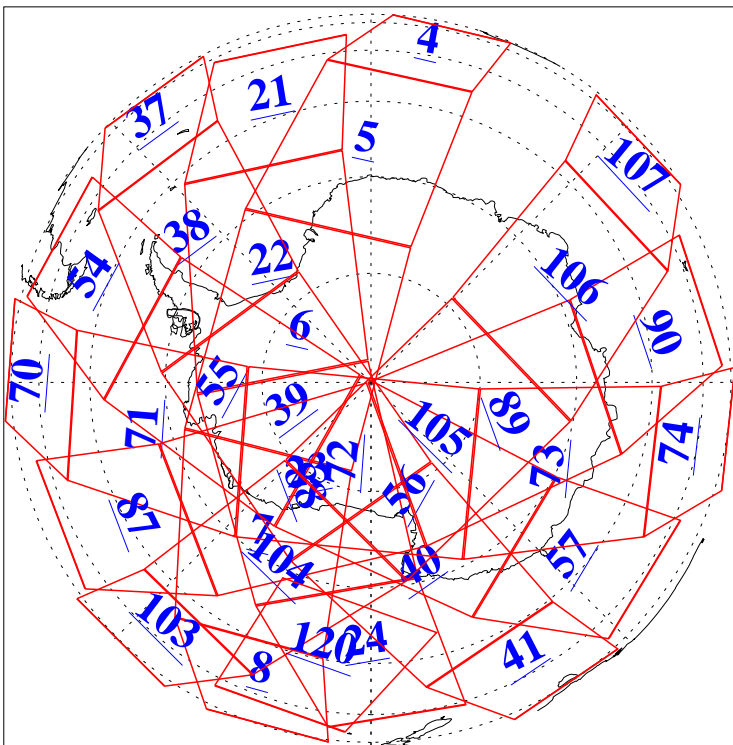

L1B Availability
AMSU Granules: 240
HSB Granules: 0
AIRS Granules: 240

28 Dec 2014
DoY 362
Aqua Day 4621
Granules: 1 to 120

Granules: 121 to 240

Legend: AMSU Available, HSB Available, AIRS Available

L1B Availability
AMSU Granules: 240
HSB Granules: 0
AIRS Granules: 240

28 Dec 2014
DoY 362
Aqua Day 4621

Ascending Granules

Descending Granules

Legend: AMSU Available, HSB Available, AIRS Available

L1B Availability
 AMSU Granules: 240
 HSB Granules: 0
 AIRS Granules: 240

28 Dec 2014
 DoY 362
 Aqua Day 4621

Northern Hemisphere Granules

Southern Hemisphere Granules

Legend: AMSU Available, HSB Available, **AIRS Available**