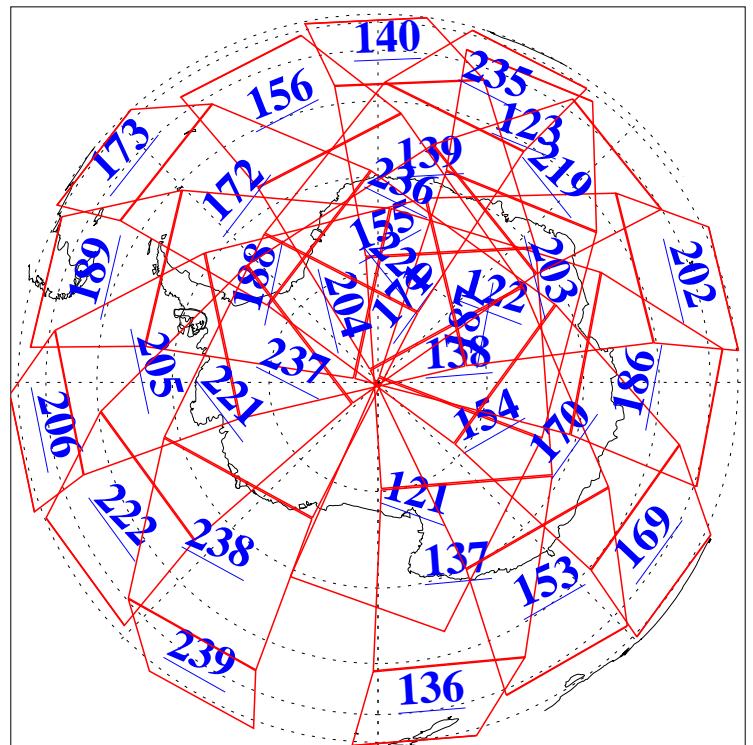

L1B Availability
AMSU Granules: 240
HSB Granules: 0
AIRS Granules: 240

28 Dec 2014
DoY 362
Aqua Day 4621
Granules: 1 to 120

Granules: 121 to 240

Legend: AMSU Available, HSB Available, AIRS Available

L1B Availability
AMSU Granules: 240
HSB Granules: 0
AIRS Granules: 240

28 Dec 2014
DoY 362
Aqua Day 4621

Ascending Granules

Descending Granules

Legend: AMSU Available, HSB Available, AIRS Available

L1B Availability
 AMSU Granules: 240
 HSB Granules: 0
 AIRS Granules: 240

28 Dec 2014
 DoY 362
 Aqua Day 4621

Northern Hemisphere Granules

Southern Hemisphere Granules

Legend: AMSU Available, HSB Available, **AIRS Available**