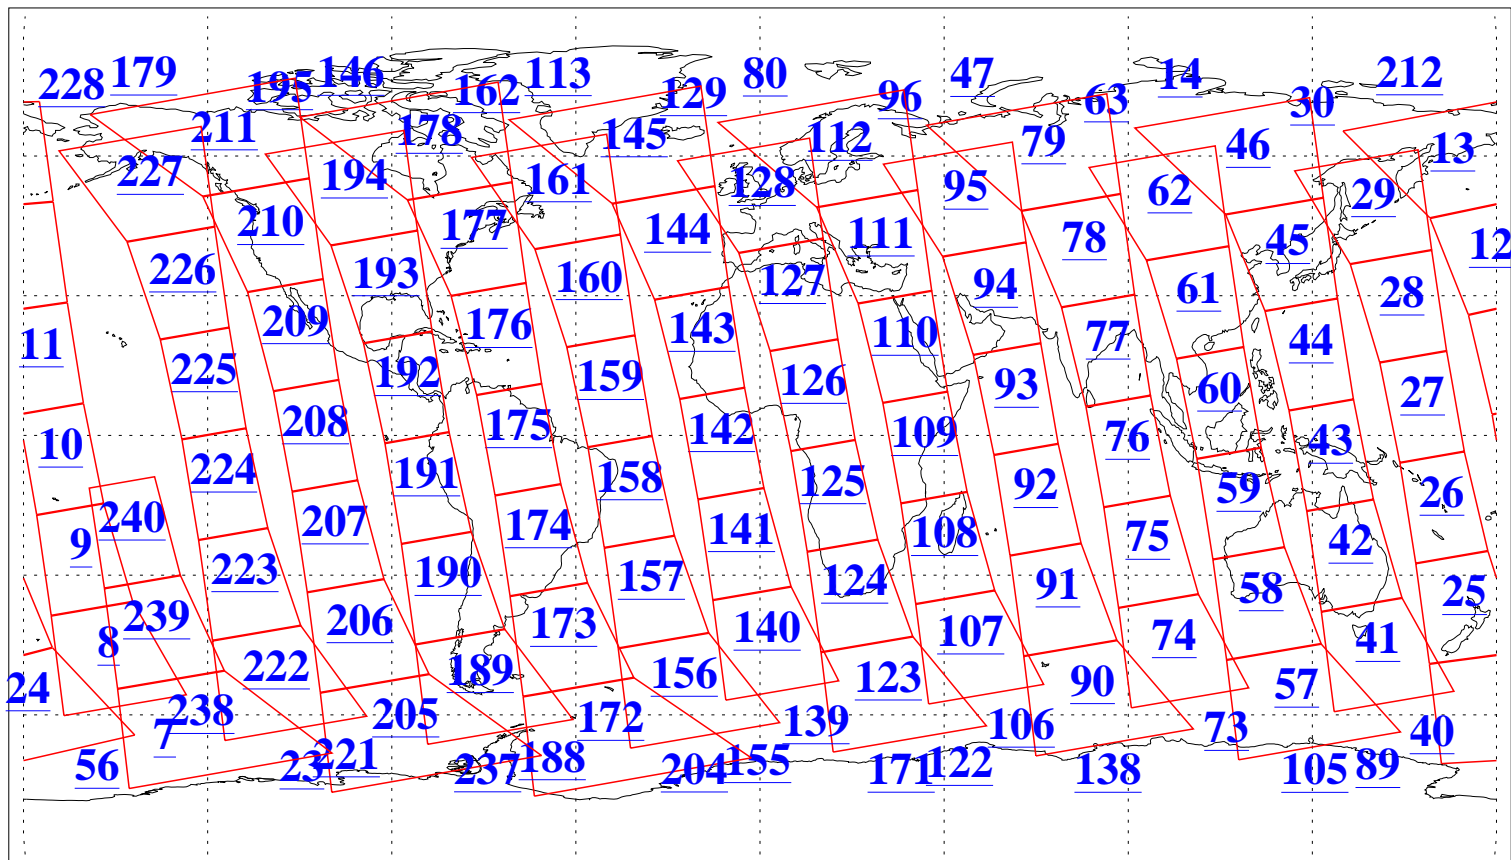

L1B Availability
AMSU Granules: 240
HSB Granules: 0
AIRS Granules: 240

28 Dec 2014
DoY 362
Aqua Day 4621
Granules: 1 to 120

Granules: 121 to 240

Legend: AMSU Available, HSB Available, AIRS Available

L1B Availability
AMSU Granules: 240
HSB Granules: 0
AIRS Granules: 240

28 Dec 2014
DoY 362
Aqua Day 4621

Ascending Granules

Descending Granules

Legend: AMSU Available, HSB Available, AIRS Available

L1B Availability
 AMSU Granules: 240
 HSB Granules: 0
 AIRS Granules: 240

28 Dec 2014
 DoY 362
 Aqua Day 4621

Northern Hemisphere Granules

Southern Hemisphere Granules

Legend: AMSU Available, HSB Available, **AIRS Available**