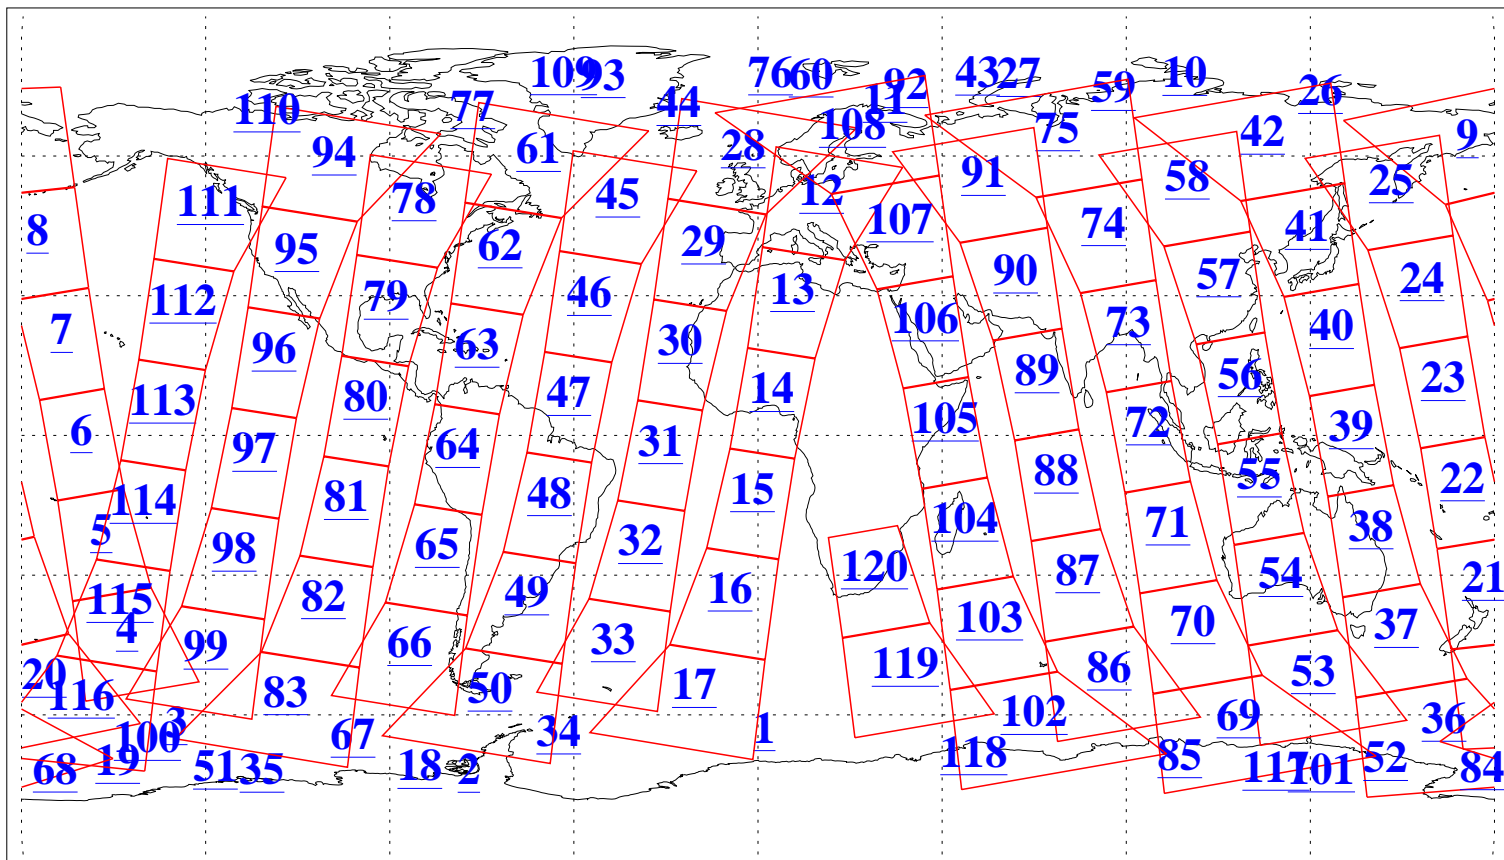

L1B Availability
AMSU Granules: 240
HSB Granules: 0
AIRS Granules: 240

16 Dec 2014
DoY 350
Aqua Day 4609
Granules: 1 to 120

Granules: 121 to 240

Legend: AMSU Available, HSB Available, AIRS Available

L1B Availability
AMSU Granules: 240
HSB Granules: 0
AIRS Granules: 240

16 Dec 2014
DoY 350
Aqua Day 4609

Ascending Granules

Descending Granules

Legend: AMSU Available, HSB Available, AIRS Available

L1B Availability
 AMSU Granules: 240
 HSB Granules: 0
 AIRS Granules: 240

16 Dec 2014
 DoY 350
 Aqua Day 4609

Northern Hemisphere Granules

Southern Hemisphere Granules

Legend: AMSU Available, HSB Available, AIRS Available