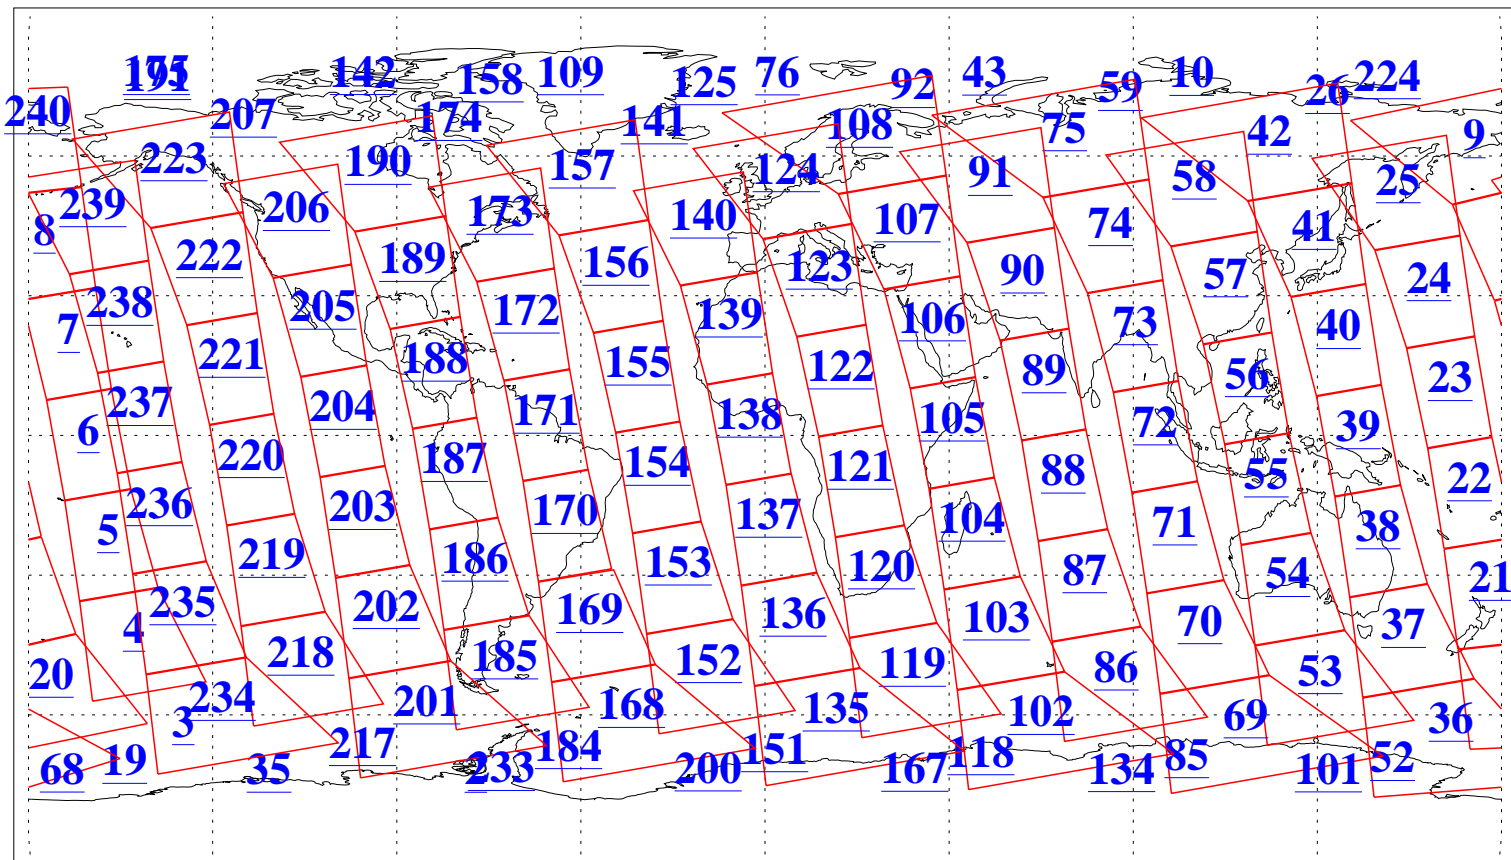

L1B Availability
AMSU Granules: 240
HSB Granules: 0
AIRS Granules: 240

16 Dec 2014
DoY 350
Aqua Day 4609
Granules: 1 to 120

Granules: 121 to 240

Legend: AMSU Available, HSB Available, AIRS Available

L1B Availability
AMSU Granules: 240
HSB Granules: 0
AIRS Granules: 240

16 Dec 2014
DoY 350
Aqua Day 4609

Ascending Granules

Descending Granules

Legend: AMSU Available, HSB Available, AIRS Available

L1B Availability
 AMSU Granules: 240
 HSB Granules: 0
 AIRS Granules: 240

16 Dec 2014
 DoY 350
 Aqua Day 4609

Northern Hemisphere Granules

Southern Hemisphere Granules

Legend: AMSU Available, HSB Available, AIRS Available