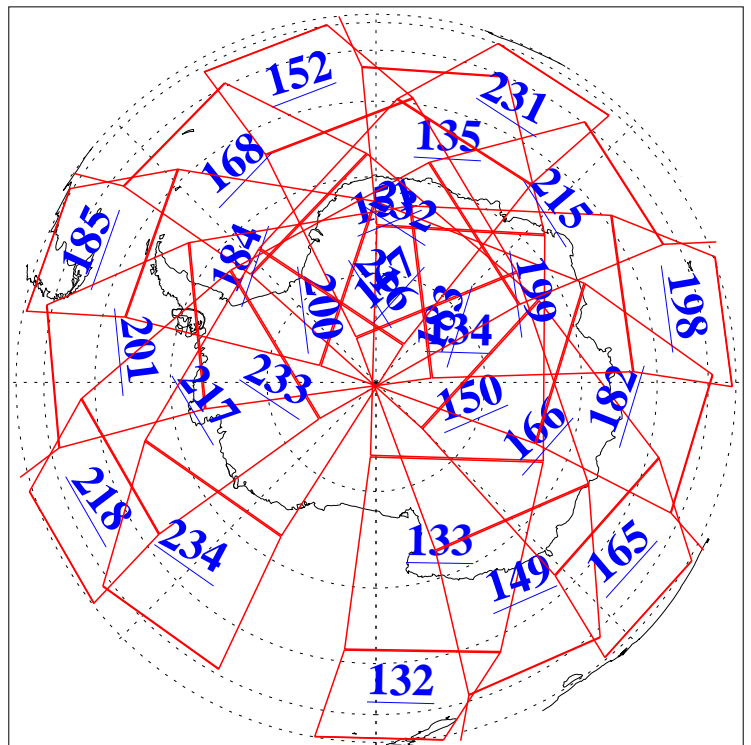

L1B Availability
AMSU Granules: 240
HSB Granules: 0
AIRS Granules: 240

16 Dec 2014
DoY 350
Aqua Day 4609
Granules: 1 to 120

Granules: 121 to 240

Legend: AMSU Available, HSB Available, AIRS Available

L1B Availability
AMSU Granules: 240
HSB Granules: 0
AIRS Granules: 240

16 Dec 2014
DoY 350
Aqua Day 4609

Ascending Granules

Descending Granules

Legend: AMSU Available, HSB Available, AIRS Available

L1B Availability
 AMSU Granules: 240
 HSB Granules: 0
 AIRS Granules: 240

16 Dec 2014
 DoY 350
 Aqua Day 4609

Northern Hemisphere Granules

Southern Hemisphere Granules

Legend: AMSU Available, HSB Available, AIRS Available