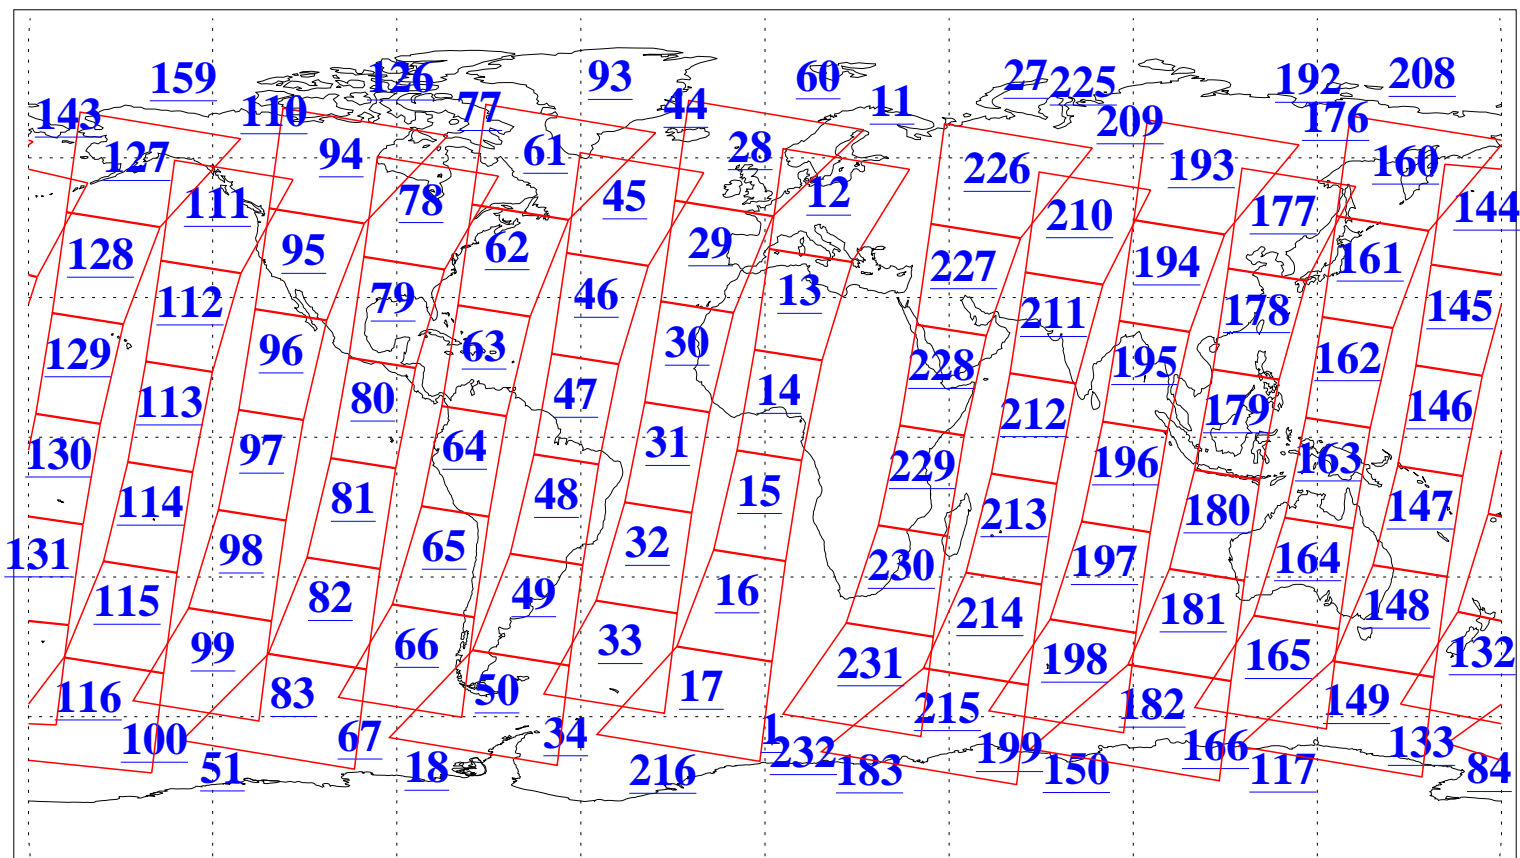

L1B Availability
AMSU Granules: 240
HSB Granules: 0
AIRS Granules: 240

16 Dec 2014
DoY 350
Aqua Day 4609
Granules: 1 to 120

Granules: 121 to 240

Legend: AMSU Available, HSB Available, AIRS Available

L1B Availability
AMSU Granules: 240
HSB Granules: 0
AIRS Granules: 240

16 Dec 2014
DoY 350
Aqua Day 4609

Ascending Granules

Descending Granules

Legend: AMSU Available, HSB Available, AIRS Available

L1B Availability
 AMSU Granules: 240
 HSB Granules: 0
 AIRS Granules: 240

16 Dec 2014
 DoY 350
 Aqua Day 4609

Northern Hemisphere Granules

Southern Hemisphere Granules

Legend: AMSU Available, HSB Available, AIRS Available