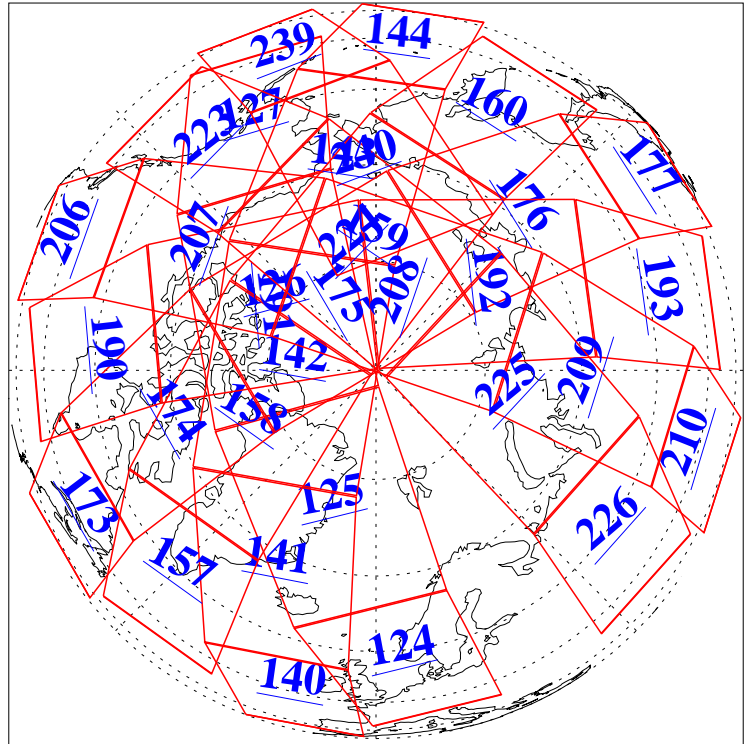

16 Dec 2014
DoY 350
Aqua Day 4609

Ascending Granules

Descending Granules

Legend: AMSU Available, HSB Available, AIRS Available

L1B Availability
 AMSU Granules: 240
 HSB Granules: 0
 AIRS Granules: 240

16 Dec 2014
 DoY 350
 Aqua Day 4609

Northern Hemisphere Granules

Southern Hemisphere Granules

Legend: AMSU Available, HSB Available, AIRS Available