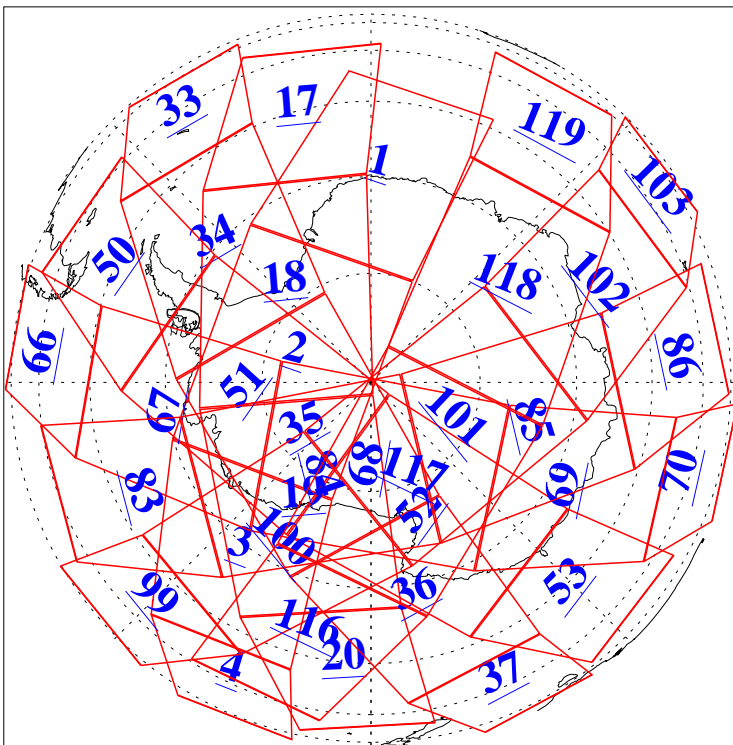

L1B Availability
AMSU Granules: 240
HSB Granules: 0
AIRS Granules: 240

16 Dec 2014
DoY 350
Aqua Day 4609
Granules: 1 to 120

Granules: 121 to 240

Legend: AMSU Available, HSB Available, AIRS Available

L1B Availability
AMSU Granules: 240
HSB Granules: 0
AIRS Granules: 240

16 Dec 2014
DoY 350
Aqua Day 4609

Ascending Granules

Descending Granules

Legend: AMSU Available, HSB Available, AIRS Available

L1B Availability
 AMSU Granules: 240
 HSB Granules: 0
 AIRS Granules: 240

16 Dec 2014
 DoY 350
 Aqua Day 4609

Northern Hemisphere Granules

Southern Hemisphere Granules

Legend: AMSU Available, HSB Available, AIRS Available