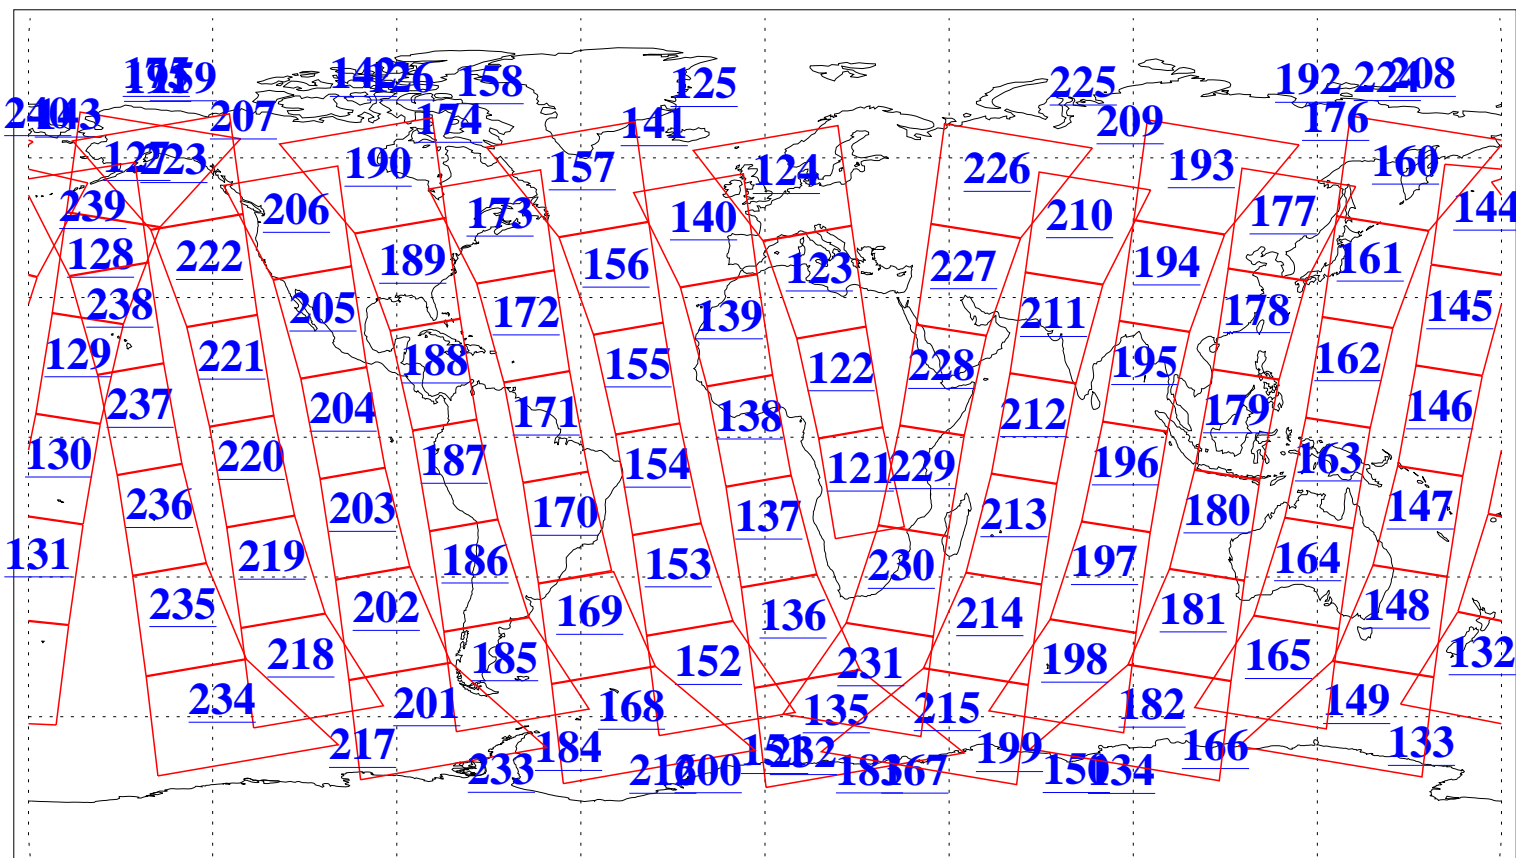

L1B Availability
AMSU Granules: 240
HSB Granules: 0
AIRS Granules: 240

16 Dec 2014
DoY 350
Aqua Day 4609
Granules: 1 to 120

Granules: 121 to 240

Legend: AMSU Available, HSB Available, AIRS Available

L1B Availability
AMSU Granules: 240
HSB Granules: 0
AIRS Granules: 240

16 Dec 2014
DoY 350
Aqua Day 4609

Ascending Granules

Descending Granules

Legend: AMSU Available, HSB Available, AIRS Available

L1B Availability
 AMSU Granules: 240
 HSB Granules: 0
 AIRS Granules: 240

16 Dec 2014
 DoY 350
 Aqua Day 4609

Northern Hemisphere Granules

Southern Hemisphere Granules

Legend: AMSU Available, HSB Available, AIRS Available