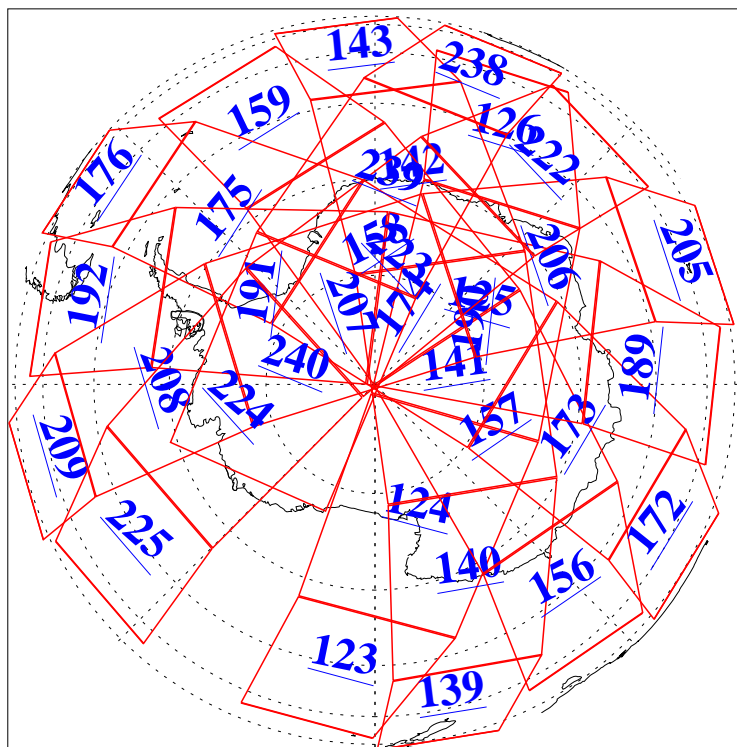

L1B Availability
AMSU Granules: 240
HSB Granules: 0
AIRS Granules: 240

15 Nov 2014
DoY 319
Aqua Day 4578
Granules: 1 to 120

Granules: 121 to 240

Legend: AMSU Available, HSB Available, AIRS Available

L1B Availability
AMSU Granules: 240
HSB Granules: 0
AIRS Granules: 240

15 Nov 2014
DoY 319
Aqua Day 4578

Ascending Granules

Descending Granules

Legend: AMSU Available, HSB Available, AIRS Available

L1B Availability
 AMSU Granules: 240
 HSB Granules: 0
 AIRS Granules: 240

15 Nov 2014
 DoY 319
 Aqua Day 4578

Northern Hemisphere Granules

Southern Hemisphere Granules

Legend: AMSU Available, HSB Available, AIRS Available