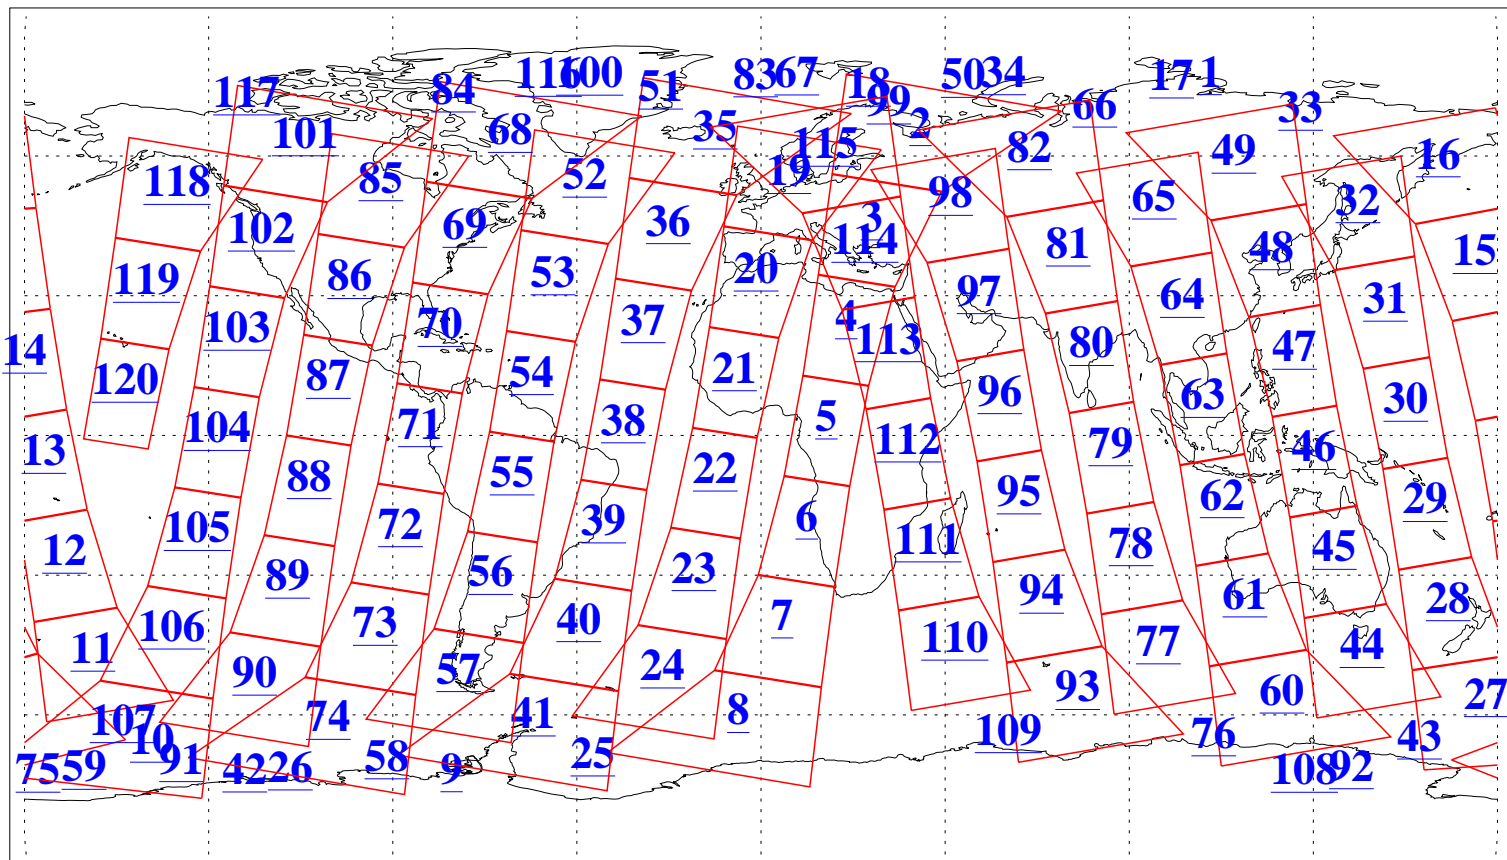

L1B Availability
AMSU Granules: 240
HSB Granules: 0
AIRS Granules: 240

15 Nov 2014
DoY 319
Aqua Day 4578
Granules: 1 to 120

Granules: 121 to 240

Legend: AMSU Available, HSB Available, AIRS Available

L1B Availability
AMSU Granules: 240
HSB Granules: 0
AIRS Granules: 240

15 Nov 2014
DoY 319
Aqua Day 4578

Ascending Granules

Descending Granules

Legend: AMSU Available, HSB Available, AIRS Available

L1B Availability
 AMSU Granules: 240
 HSB Granules: 0
 AIRS Granules: 240

15 Nov 2014
 DoY 319
 Aqua Day 4578

Northern Hemisphere Granules

Southern Hemisphere Granules

Legend: AMSU Available, HSB Available, AIRS Available