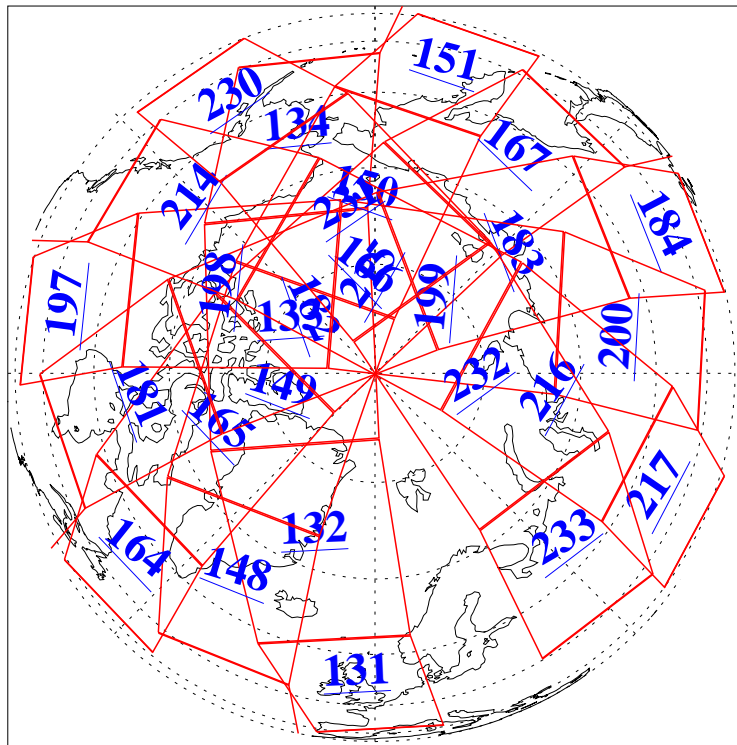

L1B Availability
AMSU Granules: 240
HSB Granules: 0
AIRS Granules: 240

15 Nov 2014
DoY 319
Aqua Day 4578
Granules: 1 to 120

Granules: 121 to 240

Legend: AMSU Available, HSB Available, AIRS Available

L1B Availability
AMSU Granules: 240
HSB Granules: 0
AIRS Granules: 240

15 Nov 2014
DoY 319
Aqua Day 4578

Ascending Granules

Descending Granules

Legend: AMSU Available, HSB Available, AIRS Available

L1B Availability
 AMSU Granules: 240
 HSB Granules: 0
 AIRS Granules: 240

15 Nov 2014
 DoY 319
 Aqua Day 4578

Northern Hemisphere Granules

Southern Hemisphere Granules

Legend: AMSU Available, HSB Available, AIRS Available