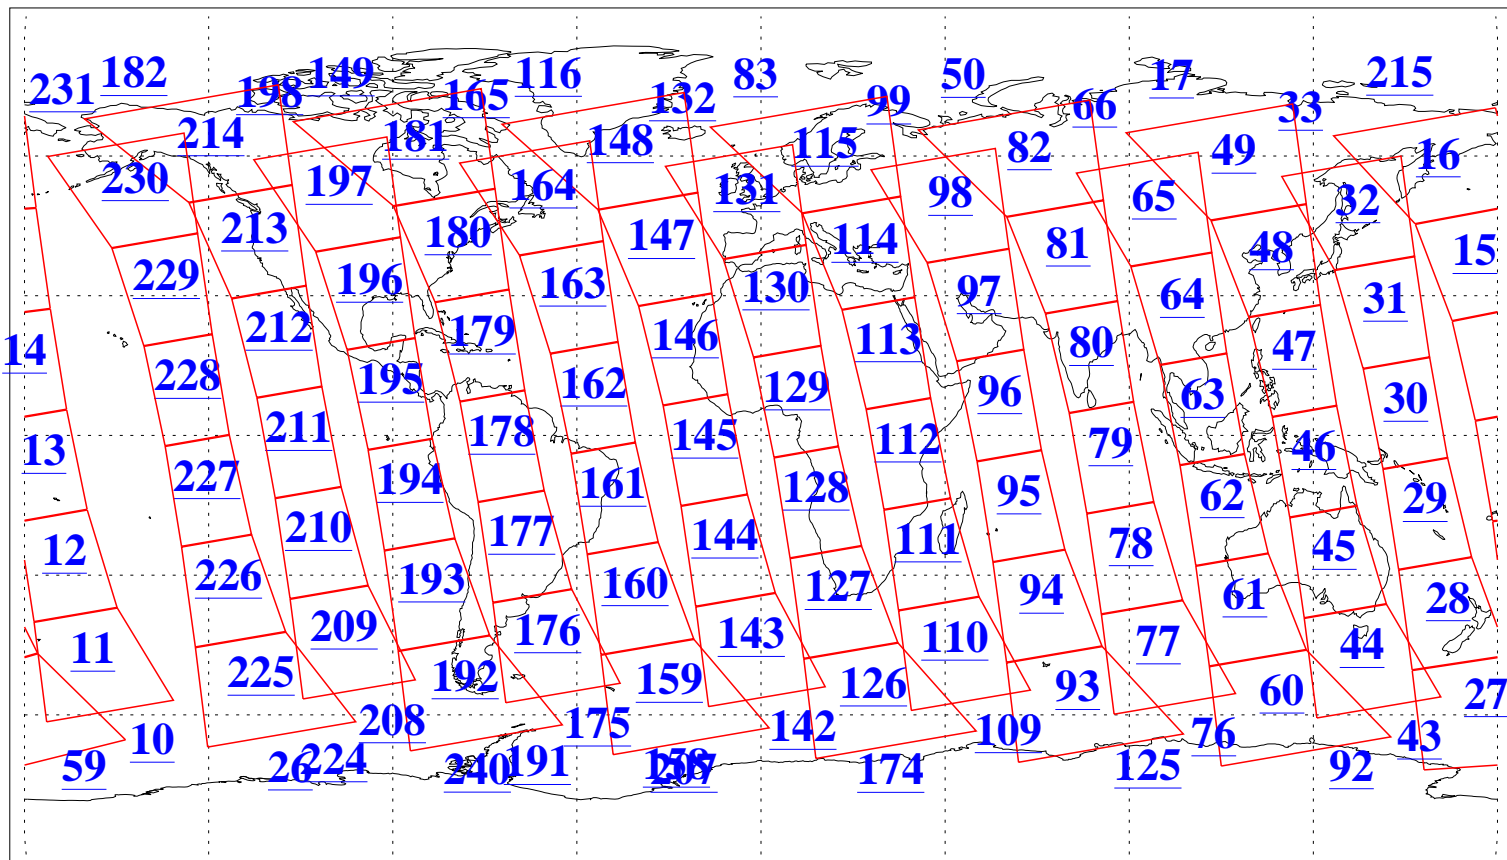

L1B Availability
AMSU Granules: 240
HSB Granules: 0
AIRS Granules: 240

15 Nov 2014
DoY 319
Aqua Day 4578
Granules: 1 to 120

Granules: 121 to 240

Legend: AMSU Available, HSB Available, AIRS Available

L1B Availability
AMSU Granules: 240
HSB Granules: 0
AIRS Granules: 240

15 Nov 2014
DoY 319
Aqua Day 4578

Ascending Granules

Descending Granules

Legend: AMSU Available, HSB Available, AIRS Available

L1B Availability
 AMSU Granules: 240
 HSB Granules: 0
 AIRS Granules: 240

15 Nov 2014
 DoY 319
 Aqua Day 4578

Northern Hemisphere Granules

Southern Hemisphere Granules

Legend: AMSU Available, HSB Available, AIRS Available