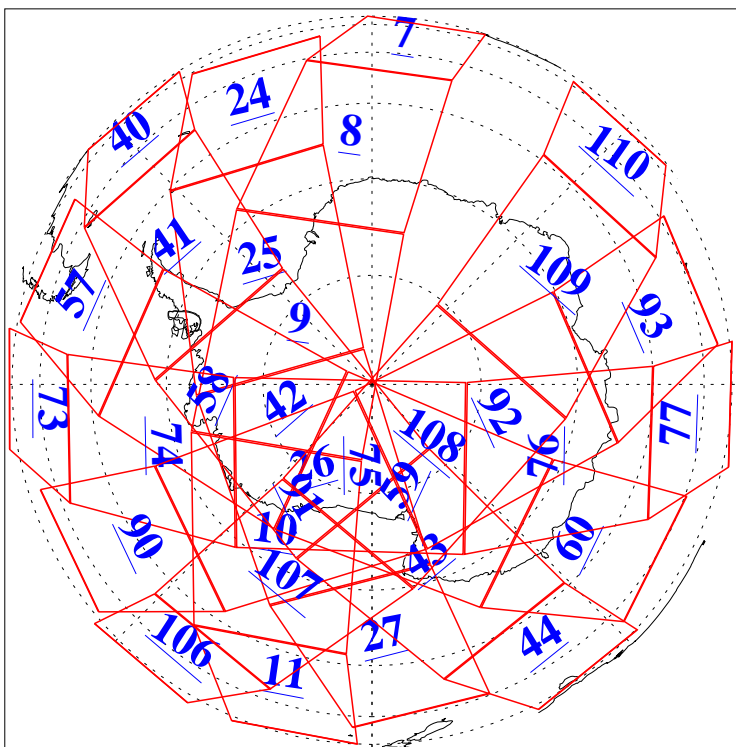

L1B Availability
AMSU Granules: 240
HSB Granules: 0
AIRS Granules: 240

15 Nov 2014
DoY 319
Aqua Day 4578
Granules: 1 to 120

Granules: 121 to 240

Legend: AMSU Available, HSB Available, AIRS Available

L1B Availability
AMSU Granules: 240
HSB Granules: 0
AIRS Granules: 240

15 Nov 2014
DoY 319
Aqua Day 4578

Ascending Granules

Descending Granules

Legend: AMSU Available, HSB Available, AIRS Available

L1B Availability
 AMSU Granules: 240
 HSB Granules: 0
 AIRS Granules: 240

15 Nov 2014
 DoY 319
 Aqua Day 4578

Northern Hemisphere Granules

Southern Hemisphere Granules

Legend: AMSU Available, HSB Available, AIRS Available