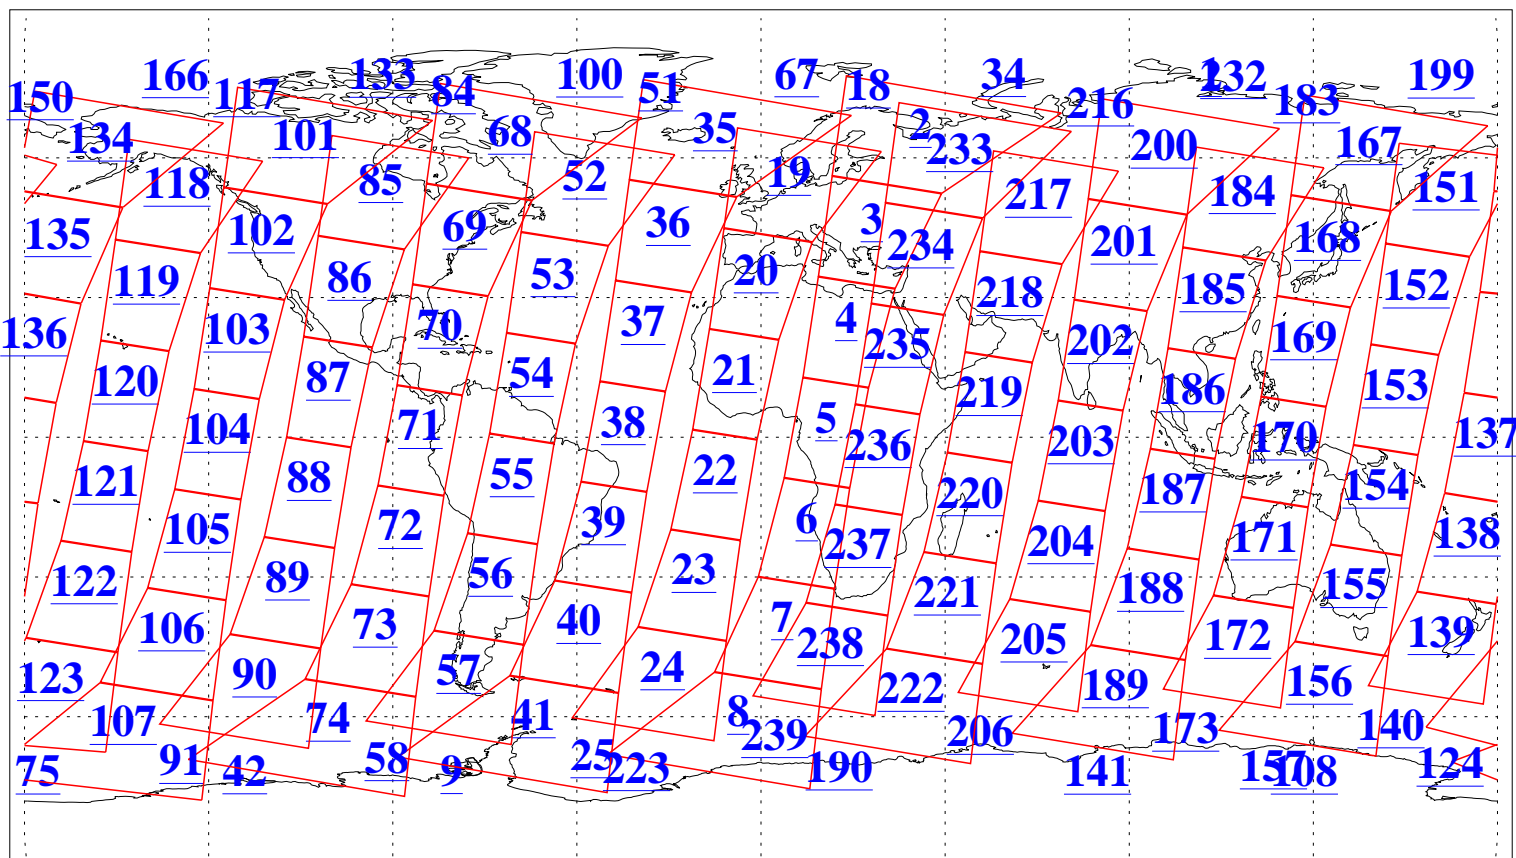

L1B Availability
AMSU Granules: 240
HSB Granules: 0
AIRS Granules: 240

15 Nov 2014
DoY 319
Aqua Day 4578
Granules: 1 to 120

Granules: 121 to 240

Legend: AMSU Available, HSB Available, AIRS Available

L1B Availability
AMSU Granules: 240
HSB Granules: 0
AIRS Granules: 240

15 Nov 2014
DoY 319
Aqua Day 4578

Ascending Granules

Descending Granules

Legend: AMSU Available, HSB Available, AIRS Available

L1B Availability
 AMSU Granules: 240
 HSB Granules: 0
 AIRS Granules: 240

15 Nov 2014
 DoY 319
 Aqua Day 4578

Northern Hemisphere Granules

Southern Hemisphere Granules

Legend: AMSU Available, HSB Available, AIRS Available