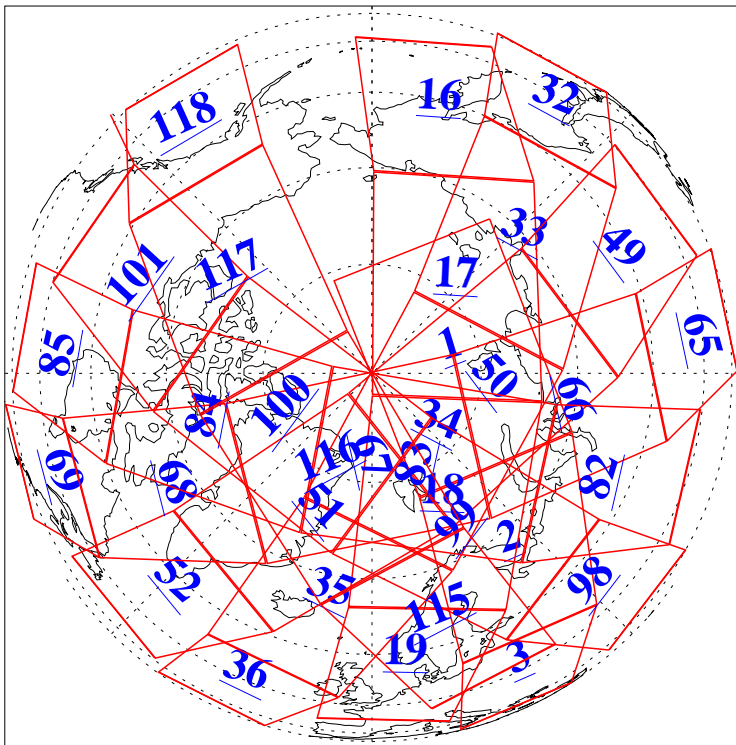

L1B Availability
AMSU Granules: 240
HSB Granules: 0
AIRS Granules: 240

15 Nov 2014
DoY 319
Aqua Day 4578
Granules: 1 to 120

Granules: 121 to 240

Legend: AMSU Available, HSB Available, AIRS Available

L1B Availability
AMSU Granules: 240
HSB Granules: 0
AIRS Granules: 240

15 Nov 2014
DoY 319
Aqua Day 4578

Ascending Granules

Descending Granules

Legend: AMSU Available, HSB Available, AIRS Available

L1B Availability
 AMSU Granules: 240
 HSB Granules: 0
 AIRS Granules: 240

15 Nov 2014
 DoY 319
 Aqua Day 4578

Northern Hemisphere Granules

Southern Hemisphere Granules

Legend: AMSU Available, HSB Available, AIRS Available