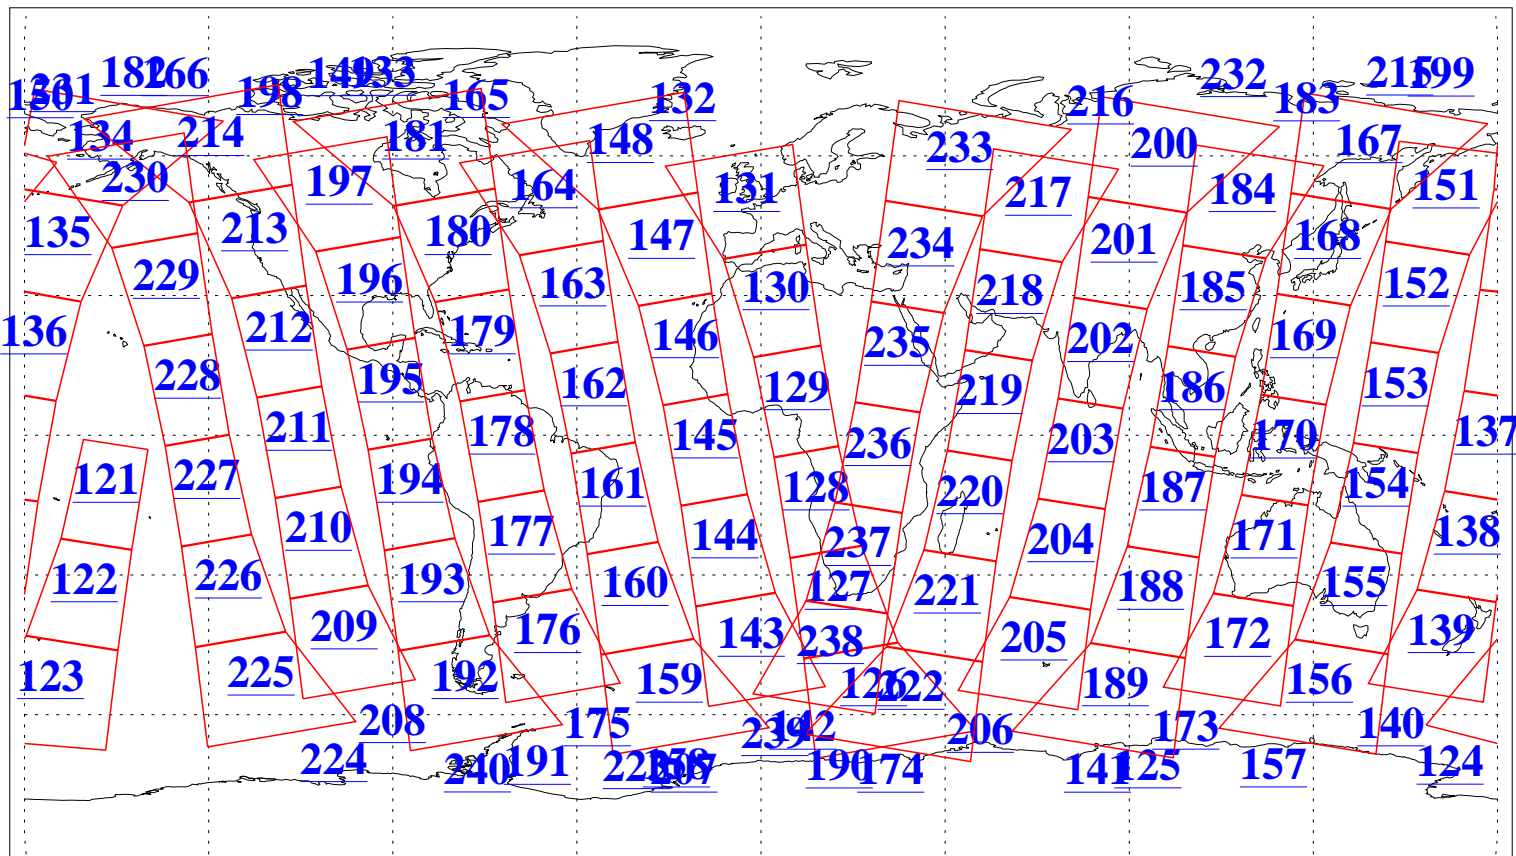

L1B Availability
AMSU Granules: 240
HSB Granules: 0
AIRS Granules: 240

15 Nov 2014
DoY 319
Aqua Day 4578
Granules: 1 to 120

Granules: 121 to 240

Legend: AMSU Available, HSB Available, AIRS Available

L1B Availability
AMSU Granules: 240
HSB Granules: 0
AIRS Granules: 240

15 Nov 2014
DoY 319
Aqua Day 4578

Ascending Granules

Descending Granules

Legend: AMSU Available, HSB Available, AIRS Available

L1B Availability
 AMSU Granules: 240
 HSB Granules: 0
 AIRS Granules: 240

15 Nov 2014
 DoY 319
 Aqua Day 4578

Northern Hemisphere Granules

Southern Hemisphere Granules

Legend: AMSU Available, HSB Available, AIRS Available